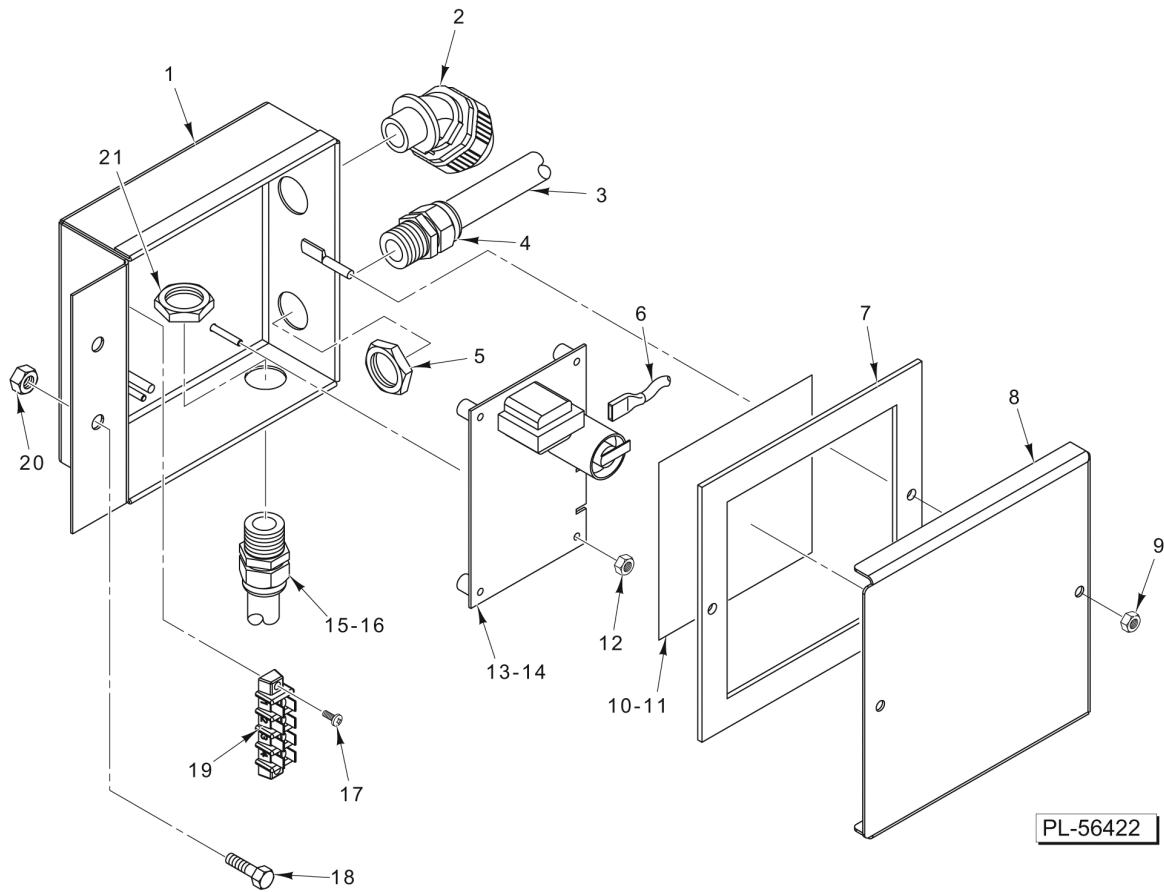

**IGNITION MODULE
(PER TANK)
(AFTER S/N 851033279)**

**IGNITION MODULE
(PER TANK)
(AFTER S/N 851033279)**

ILLUS. PL-56422	PART NO.	NAME OF PART	AMT.
1	00-892686	Box - Ignition Module.....	1
2	FE-024-61	Connector - Conduit 1/2 (45 Deg.).....	1
3	00-892709-00003	Cable Assy.....	1
4	FE-022-84	Connector - Strain Relief.....	1
5	FE-024-88	Lock Nut 1/2 Electrical.....	1
6	00-271146-00002	Cable - High Voltage.....	1
7	00-892687	Gasket - Control Box.....	1
8	00-892684	Lid - Ignitor Control Box.....	1
9	NS-031-15	Stop Nut 10-24 Hex (SST).....	2
10	00-892696	Barrier - Mylar Module Box.....	1
11	0F-034775	Label - Ignitor Box.....	1
12	NS-031-50	Stop Nut 6-32 Hex (SST).....	4
13	00-892698	Board - Direct Spark Ignition.....	1
14	00-435538	Wire Harness - Ignitor Board.....	1
15	FE-022-84	Connector - Strain Relief.....	1
16	00-892709-00002	Cable Assy.....	1
17	SC-125-42	Mach. Screw 8-32 x 1/2 Phil. Rd. Hd. (SST).....	2
18	SC-041-12	Cap Screw 5/16-18 x 7/8 Hex Hd. (SST).....	2
19	00-294325-014-1	Block - Terminal.....	1
20	NS-031-29	Stop Nut 5/16-18 Hex (SST).....	2
21	FE-024-88	Lock Nut 1/2 Electrical.....	1