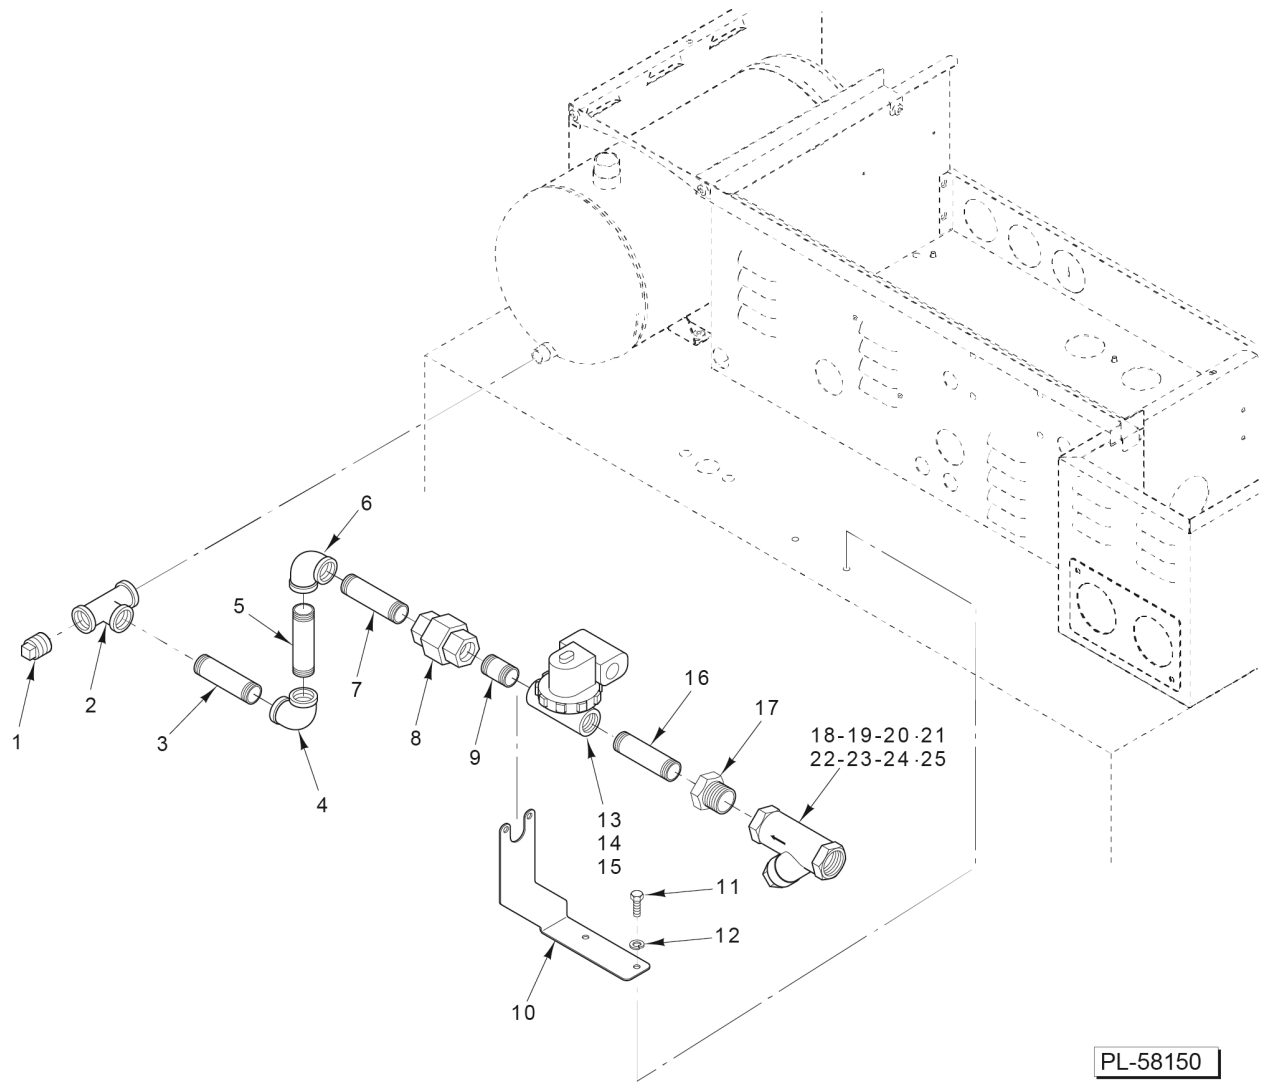

PL-58150

**ELECTRIC BOOSTER FILL PIPING
(S/N 851051301 AND AFTER)
(HOBART BUILT)**

**ELECTRIC BOOSTER FILL PIPING
(S/N 851051301 AND AFTER)
(HOBART BUILT)**

ILLUS. PL-58150	PART NO.	NAME OF PART	AMT.
1	FP-028-15	Pipe Plug 1/2 Sq. Hd. (Brass).....	1
2	FP-019-21	Tee - Pipe 1/2 x 1/2 x 1/2 (Brass).....	1
3	FP-040-71	Pipe 1/2 x 3 3/4 TBE (Brass).....	1
4	FP-015-16	Elbow - Pipe 1/2 x 90 Deg. (Brass).....	1
5	FP-040-59	Pipe 1/2 x 23/4 TBE (Brass).....	1
6	FP-015-16	Elbow - Pipe 1/2 x 90 Deg. (Brass).....	1
7	FP-040-71	Pipe 1/2 x 3 3/4 TBE (Brass).....	1
8	FP-022-12	Union - Pipe (Brass).....	1
9	FP-040-42	Pipe 1/2 x 11/4 TBE (Brass).....	1
10	00-918439	NLA - Obsolete--Bracket - Piping Inlet Booster.....	1
11	SC-041-15	Cap Screw 5/16-18 x 1-1/4 Hex Hd. (SST).....	2
12	WL-006-23	Lockwasher 5/16 Helical.....	2
13	00-435968-00001	Valve - Solenoid 1/2 (Incls. Item 14).....	1
14	00-271839-00001	Coil - Solenoid Valve.....	1
15	00-271837	Service Kit - Solenoid Valve.....	1
16	FP-040-71	Pipe 1/2 x 3 3/4 TBE (Brass).....	1
17	FP-027-22	Bushing - Pipe 3/4 to 1/2 (Brass).....	1
*18	00-186922	Strainer - Line (3/4 In.) (Brass) (Kitz) (Incls. Items 19, 20, & 21) (Alternate to Item 22)	1
19	00-186923	Plug - Branch.....	1
20	00-186924	Gasket - Branch Plug.....	1
21	00-186925	Screen - Line Strainer.....	1
*22	00-186922	Strainer - Line (3/4 In.) (Brass) (Apollo / Conbraco) (Incls. Items 23, 24, & 25) (Alternate to Item 18).....	1
23	00-749802-00001	Cap.....	1
24	00-749802-00002	Gasket.....	1
25	00-749802-00003	Screen (80 Mesh).....	1

* Kitz line strainer is approx. 1/4" shorter than Apollo / Conbraco.