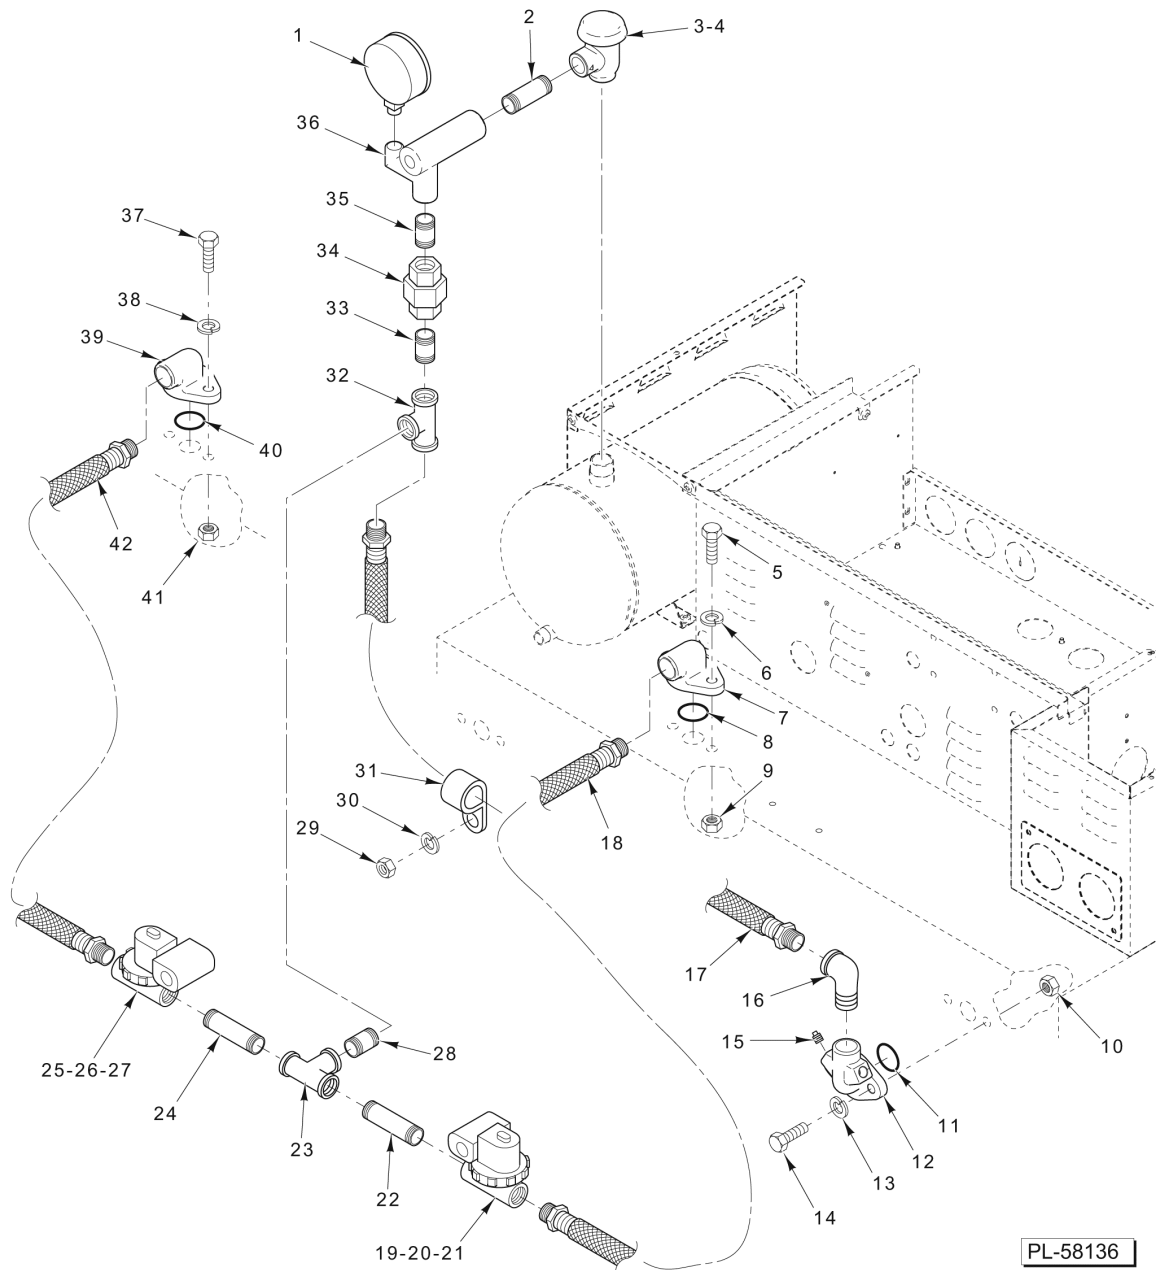

**OUTSIDE RINSE AND FILL PIPING
(W/BOOSTER)
(C88A R-L)
(STARTING S/N 851052041)**

**OUTSIDE RINSE AND FILL PIPING
(W/BOOSTER)
(C88A R-L)
(STARTING S/N 851052041)**

ILLUS. PL-58136	PART NO.	NAME OF PART	AMT.
1	00-918460	Gauge - Water Pressure.....	1
2	FP-040-54	Pipe 1/2 x 2-1/2 TBE (Brass).....	1
3	00-292909-00002	Vacuum Breaker 1/2 In.....	1
4	00-292910	Service Kit - Vacuum Breaker.....	1
5	SC-041-15	Cap Screw 5/16-18 x 1-1/4 Hex Hd. (SST).....	2
6	WL-006-23	Lockwasher 5/16 Helical.....	2
7	00-918336	Manifold - Outside Rinse.....	1
8	00-067500-00012	O-Ring.....	1
9	NS-031-29	Stop Nut 5/16-18 Hex (SST).....	2
10	NS-031-29	Stop Nut 5/16-18 Hex (SST).....	2
11	00-067500-00012	O-Ring.....	1
12	00-918494	Manifold - Outside Rinse.....	1
13	WL-006-23	Lockwasher 5/16 Helical.....	2
14	SC-041-15	Cap Screw 5/16-18 x 1-1/4 Hex Hd. (SST).....	2
15	FP-028-03	Pipe Plug 1/8 Sq. Hd. (Brass).....	2
16	FP-015-17	Elbow - Pipe 1/2 x 90 Deg. (Brass).....	1
17	00-893444-00007	Hose - Braided Water 1/2 x 58 In. (SST).....	1
18	00-918390-00004	Hose - Braided Water 1/2 x 12-1/2 In. (SST).....	1
19	00-435968-00001	Valve - Solenoid (1/2 In.) (Incls. Item 20).....	1
20	00-271839-00001	Coil - Solenoid Valve.....	1
21	00-271837	Service Kit - Solenoid Valve.....	1
22	FP-040-71	Pipe 1/2 x 3 3/4 TBE (Brass).....	1
23	FP-019-21	Tee - Pipe 1/2 x 1/2 x 1/2 (Brass).....	1
24	FP-040-71	Pipe 1/2 x 3 3/4 TBE (Brass).....	1
25	00-435968-00001	Valve - Solenoid (1/2 In.) (Incls. Item 26).....	1
26	00-271839-00001	Coil - Solenoid Valve.....	1
27	00-271837	Service Kit - Solenoid Valve.....	1
28	FP-040-42	Pipe 1/2 x 1 1/4 TBE (Brass).....	1
29	NS-015-01	Nut 1/4-20 Hex (SST).....	1
30	WS-006-17	Lockwasher 1/4 Helical.....	1
31	FE-006-47	Clamp.....	1
32	FP-019-21	Tee - Pipe 1/2 x 1/2 x 1/2 (Brass).....	1
33	FP-040-42	Pipe 1/2 x 1 1/4 TBE (Brass).....	1
34	FP-022-12	Union - Pipe (Brass).....	1
35	FP-040-42	Pipe 1/2 x 1 1/4 TBE (Brass).....	1
36	00-918392	Manifold - Final Rinse.....	1
37	SC-041-15	Cap Screw 5/16-18 x 1-1/4 Hex Hd. (SST).....	2
38	WL-006-23	Lockwasher 5/16 Helical.....	2
39	00-918336	Manifold - Outside Rinse.....	1
40	00-067500-00012	O-Ring.....	1
41	NS-031-29	Stop Nut 5/16-18 Hex (SST).....	2
42	00-918390-00004	Hose - Braided Water 1/2 x 12-1/2 In. (SST).....	1