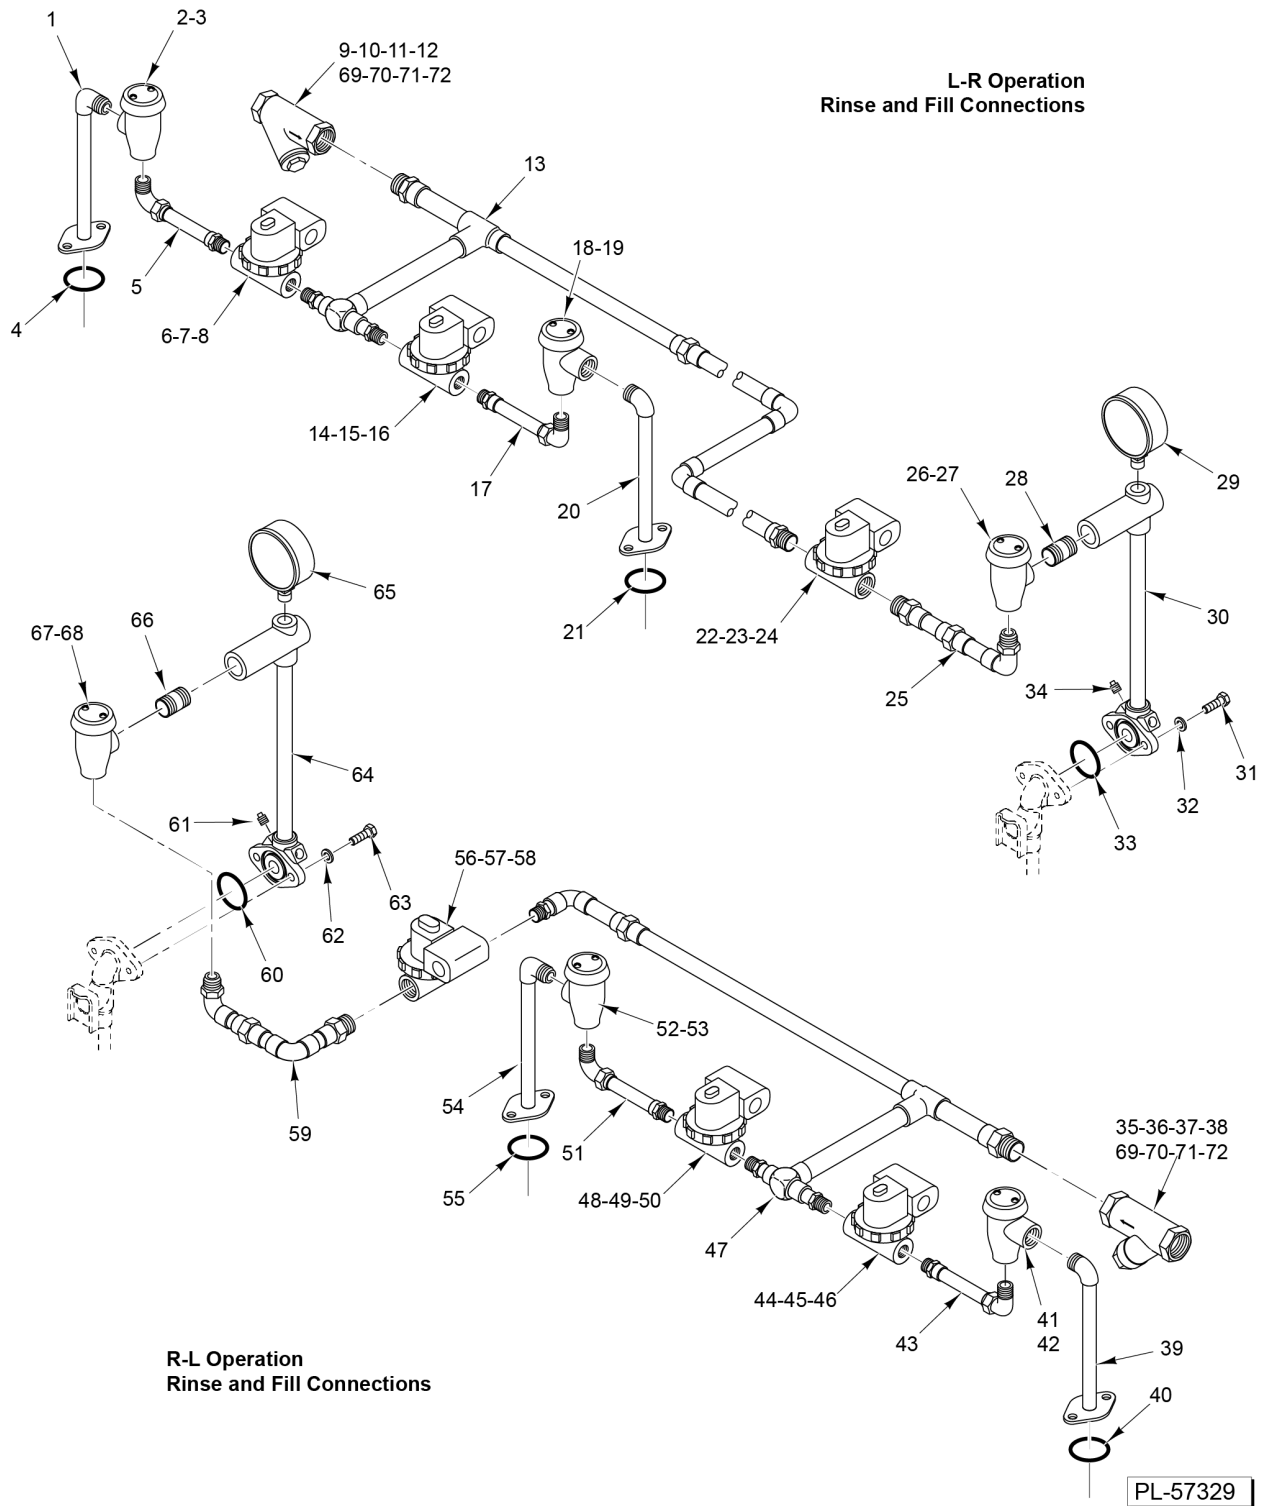

**OUTSIDE RINSE AND FILL PIPING
(C88A)
(S/N 851041605 THRU 851052040)**

**OUTSIDE RINSE AND FILL PIPING
(C88A)
(S/N 851041605 THRU 851052040)**

ILLUS. PL-57329	PART NO.	NAME OF PART	AMT.
1	00-813541	Piping - Fill.....	1
2	00-271008-00002	Vacuum Breaker (3/8 In.).....	1
3	00-274233	Service Kit - Vacuum Breaker.....	1
4	00-067500-00012	O-Ring.....	1
5	00-893394	Piping - Outside Sub-Assy.....	1
6	00-271006-00001	Solenoid Valve (3/8 In.) (120 V.) (Incls. Item 7).....	1
7	00-271839-00001	Coil - Solenoid Valve.....	1
8	00-271837	Service Kit - Solenoid Valve.....	1
*9	00-186922	Strainer - Line (3/4 In.) (Brass) (Kitz) (Incls. Items 10, 11, & 12) (Alternate to Item 69)	1
10	00-186923	Plug - Branch.....	1
11	00-186924	Gasket - Branch Plug.....	1
12	00-186925	Screen - Line Strainer.....	1
13	00-893410	Piping - Outside Sub-Assy.....	1
14	00-271006-00001	Solenoid Valve (3/8 In.) (120 V.) (Incls. Item 15).....	1
15	00-271839-00001	Coil - Solenoid Valve.....	1
16	00-271837	Service Kit - Solenoid Valve.....	1
17	00-893394	Piping - Outside Sub-Assy.....	1
18	00-271008-00002	Vacuum Breaker (3/8 In.).....	1
19	00-274233	Service Kit - Vacuum Breaker.....	1
20	00-813541	Piping - Fill.....	1
21	00-067500-00012	O-Ring.....	1
22	00-435968-00001	Solenoid Valve (1/2 In.) (120 V.) (Incls. Item 23).....	1
23	00-271839-00001	Coil - Solenoid Valve.....	1
24	00-271837	Service Kit - Solenoid Valve.....	1
25	00-893396-00003	Piping - Outside Sub-Assy.....	1
26	00-292909-00002	Vacuum Breaker (1/2 In.).....	1
27	00-292910	Service Kit - Vacuum Breaker.....	1
28	FP-054-10	Pipe 1/2 x 1 1/2 TBE.....	1
29	00-918460	Gauge - Water Pressure.....	1
30	00-893356	Manifold - Outside Rinse Piping.....	1
31	SC-041-12	Cap Screw 5/16-18 x 7/8 Hex Hd. (SST).....	2
32	WL-006-23	Lockwasher 5/16 Helical.....	2
33	00-067500-00012	O-Ring.....	1
34	FP-028-03	Pipe Plug 1/8 Sq. Hd. (Brass).....	2
*35	00-186922	Strainer - Line (3/4 In.) (Brass) (Kitz) (Incls. Items 36, 37, & 38) (Alternate to Item 69)	1
36	00-186923	Plug - Branch.....	1
37	00-186924	Gasket - Branch Plug.....	1
38	00-186925	Screen - Line Strainer.....	1
39	00-813541	Piping - Fill.....	1
40	00-067500-00012	O-Ring.....	1
41	00-271008-00002	Vacuum Breaker (3/8 In.).....	1
42	00-274233	Service Kit - Vacuum Breaker.....	1
43	00-893394	Piping - Outside Sub-Assy.....	1
44	00-271006-00001	Solenoid Valve (3/8 In.) (120 V.) (Incls. Item 45).....	1
45	00-271839-00001	Coil - Solenoid Valve.....	1
46	00-271837	Service Kit - Solenoid Valve.....	1
47	00-893408	Piping - Outside Sub-Assy.....	1
48	00-271006-00001	Solenoid Valve (3/8 In.) (120 V.) (Incls. Item 49).....	1
49	00-271839-00001	Coil - Solenoid Valve.....	1
50	00-271837	Service Kit - Solenoid Valve.....	1
51	00-893394	Piping - Outside Sub-Assy.....	1
52	00-271008-00002	Vacuum Breaker (3/8 In.).....	1
53	00-274233	Service Kit - Vacuum Breaker.....	1
54	00-813541	Piping - Fill.....	1
55	00-067500-00012	O-Ring.....	1