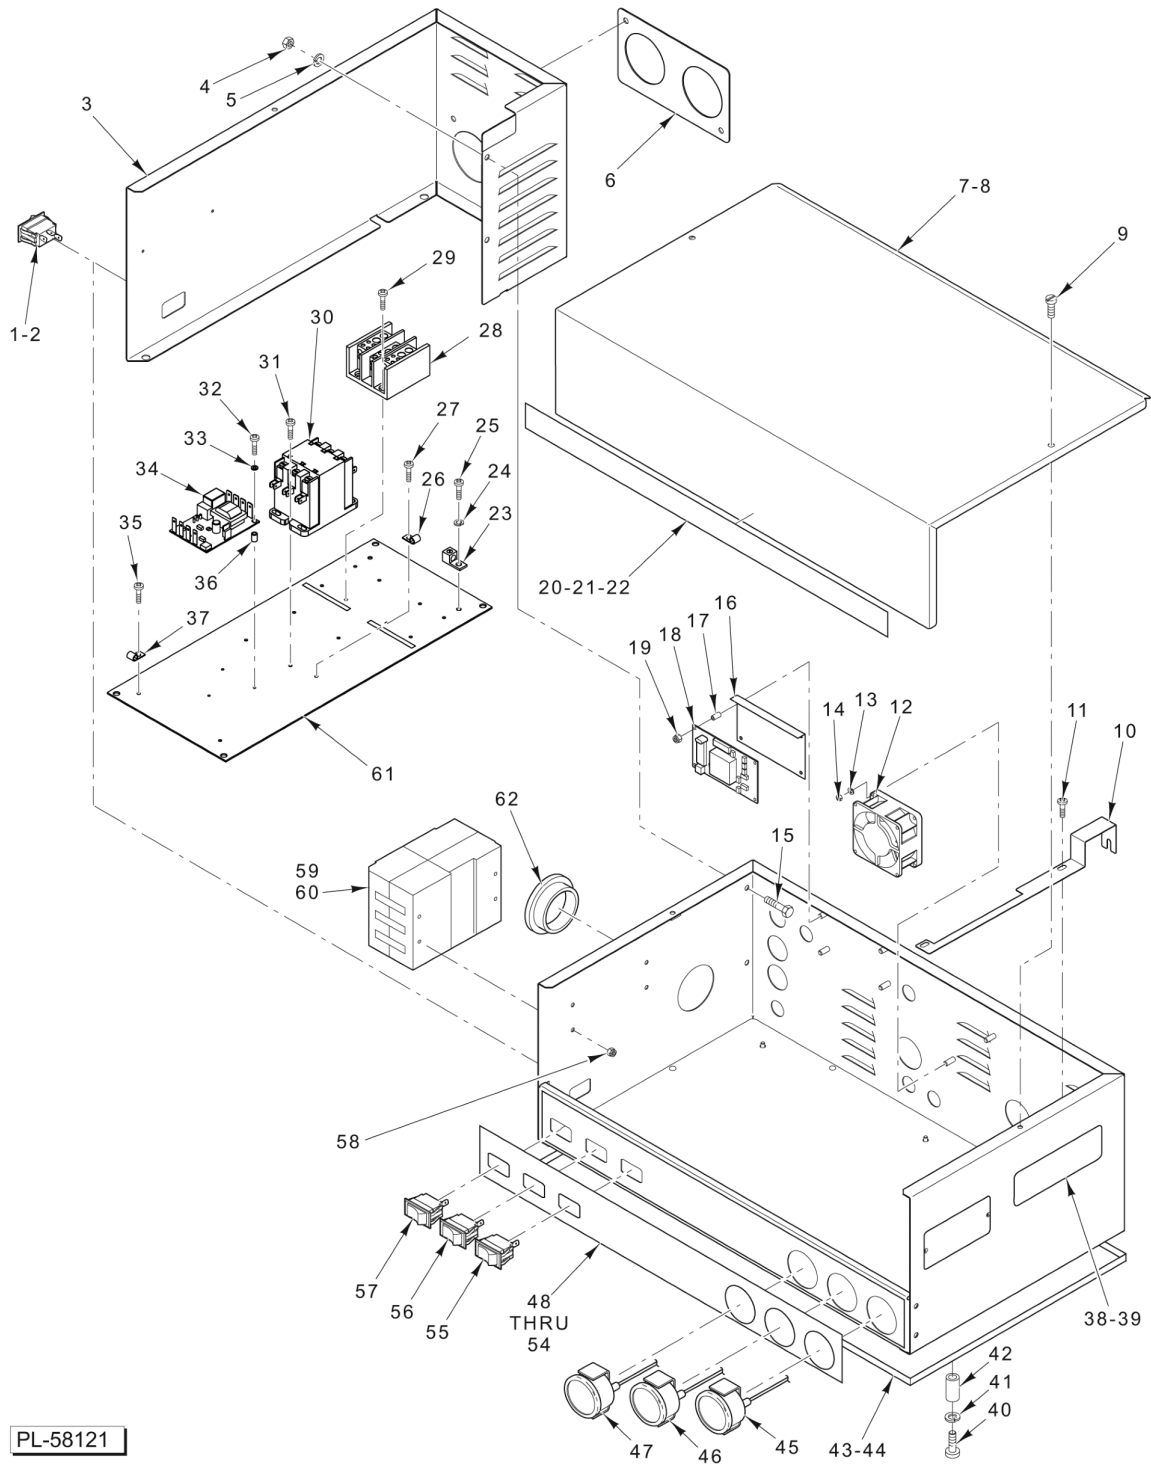

## NOTES

**C54A TRACK & CRADLE ONLY  
(AFTER S/N 851041605 )WITH OPTI-RINSE)**

**C54A TRACK & CRADLE ONLY  
(AFTER S/N 851041605) )WITH OPTI-RINSE)**

ILLUS. PL-57362	PART NO.	NAME OF PART	AMT.
1	SC-041-12	Cap Screw 5/16-18 x 7/8 Hex Hd. (SST).....	4
2	SC-041-11	Cap Screw 5/16-18 x 3/4 Hex Hd. (SST).....	4
3	WL-006-23	Lockwasher 5/16 Helical (SST).....	8
4	NS-015-11	Nut 5/16-18 Hex (SST).....	8
5	SC-127-91	Mach. Screw 1/4-20 x 5/8 Flat Hd. (SST).....	2
6	WS-003-47	Washer (SST).....	2
7	WL-006-17	Lockwasher 1/4 Helical (SST).....	2
8	NS-015-01	Nut 1/4-20 Hex (SST).....	2
9	00-893839	Rack Track (RH).....	1
10	00-893840	Rack Track (LH).....	1
11	WS-017-01	Washer 0.328 x 0.875 x 0.062 (SST).....	4
12	WL-006-23	Lockwasher 5/16 Helical (SST).....	4
13	NS-015-11	Nut 5/16-18 Hex (SST).....	4
14	00-893837	Cradle.....	1
15	00-274559	Screw - Connecting.....	2
16	NS-046-09	Stop Nut 3/8-16 Elastic.....	2
17	00-436704-00001	Dog (Front R-L) (Rear L-R).....	1
18	00-436704-00002	Dog (Front L-R) (Rear R-L).....	1
19	00-893841	Spacer.....	2
20	SC-041-31	Cap Screw 3/8-16 x 1 1/4 Hex Hd.....	2
21	WS-006-44	Washer (SST).....	2
22	00-473232	Slider - Small.....	2
23	SC-041-15	Cap Screw 5/16-18 x 1 1/4 Hex Hd.....	2
24	WL-006-23	Lockwasher 5/16 Helical (SST).....	2
25	NS-036-19	Stop Nut 5/16-18 Hex (SST).....	2