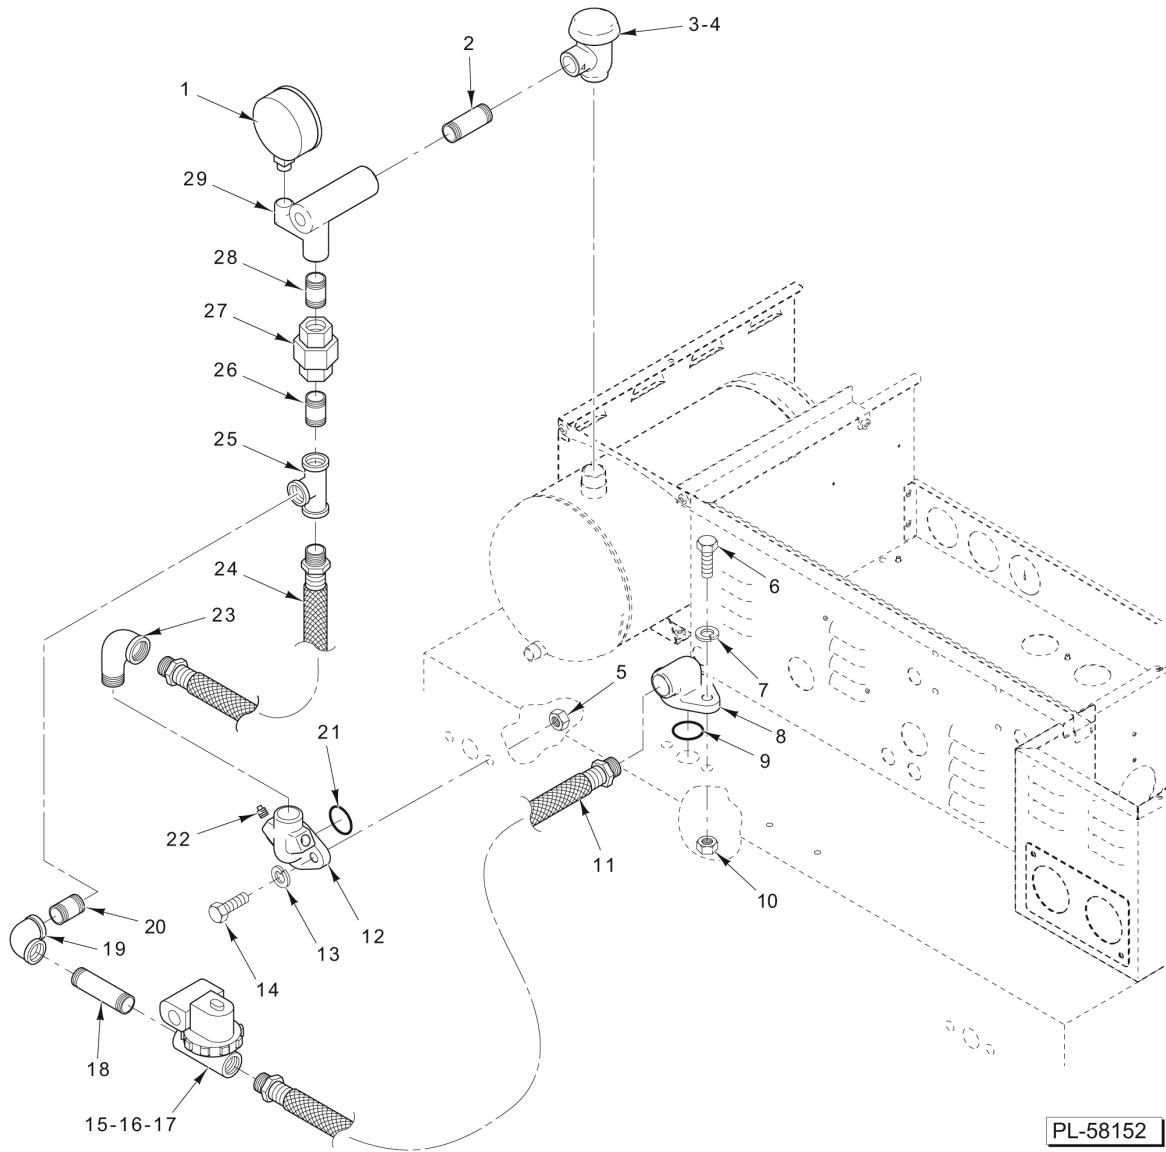

**OUTSIDE RINSE AND FILL PIPING
(W/BOOSTER)
(C54A L-R)(STARTING S/N 851051311)**

**OUTSIDE RINSE AND FILL PIPING
(W/BOOSTER)
(C54A L-R)(STARTING S/N 851051311)**

ILLUS. PL-58152	PART NO.	NAME OF PART	AMT.
1	00-918460	Gauge - Water Pressure.....	1
2	FP-040-54	Pipe 1/2 x 2-1/2 TBE (Brass).....	1
3	00-292909-00002	Vacuum Breaker 1/2 In.....	1
4	00-292910	Service Kit - Vacuum Breaker.....	1
5	NS-031-29	Stop Nut 5/16-18 Hex (SST).....	2
6	SC-041-15	Cap Screw 5/16-18 x 1-1/4 Hex Hd. (SST).....	2
7	WL-006-23	Lockwasher 5/16 Helical.....	2
8	00-918336	Manifold - Outside Rinse.....	1
9	00-067500-00012	O-Ring.....	1
10	NS-031-29	Stop Nut 5/16-18 Hex (SST).....	2
11	00-918390-00004	Hose - Braided Water 1/2 x 12-1/2 In. (SST).....	1
12	00-918494	Manifold - Outside Rinse.....	1
13	WL-006-23	Lockwasher 5/16 Helical.....	2
14	SC-041-15	Cap Screw 5/16-18 x 1-1/4 Hex Hd. (SST).....	2
15	00-435968-00001	Valve - Solenoid (1/2 In.) (Incls. Item 16).....	1
16	00-271839-00001	Coil - Solenoid Valve.....	1
17	00-271837	Service Kit - Solenoid Valve.....	1
18	FP-040-54	Pipe 1/2 x 2-1/2 TBE (Brass).....	1
19	FP-015-16	Elbow - Pipe 1/2 x 90 Deg. (Brass).....	1
20	FP-040-42	Pipe 1/2 x 1 1/4 TBE (Brass).....	1
21	00-067500-00012	O-Ring.....	1
22	FP-028-03	Pipe Plug 1/8 Sq. Hd. (Brass).....	2
23	FP-015-17	Elbow - Pipe 1/2 x 90 Deg. (Brass).....	1
24	00-918390-00006	Hose - Braided Water 1/2 x 22 In. (SST).....	1
25	FP-019-21	Tee - Pipe 1/2 x 1/2 x 1/2 (Brass).....	1
26	FP-040-42	Pipe 1/2 x 1 1/4 TBE (Brass).....	1
27	FP-022-12	Union - Pipe (Brass).....	1
28	FP-040-42	Pipe 1/2 x 1 1/4 TBE (Brass).....	1
29	00-918392	Manifold - Final Rinse Therm.....	1