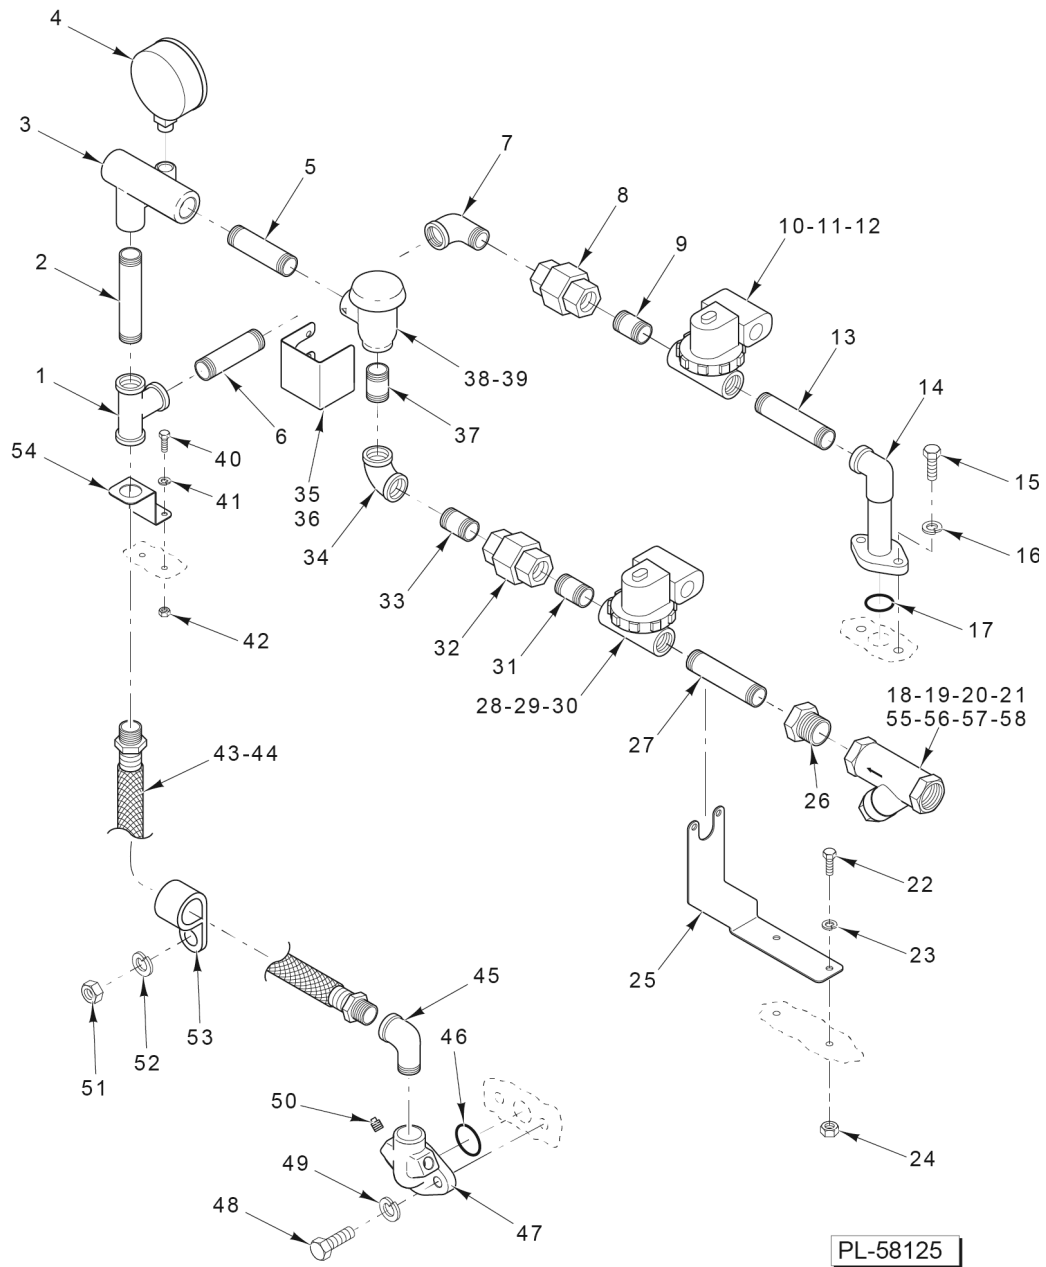

**OUTSIDE RINSE AND FILL PIPING
(WITHOUT BOOSTER)
(C44A, C44AW & C54A R-L)
(STARTING S/N 851051302)**

**OUTSIDE RINSE AND FILL PIPING
(WITHOUT BOOSTER)
(C44A, C44AW & C54A R-L)
(STARTING S/N 851051302)**

ILLUS. PL-58125	PART NO.	NAME OF PART	AMT.
1	FP-019-21	Tee - Pipe 1/2 x 1/2 x 1/2 (Brass).....	1
2	FP-040-71	Pipe 1/2 x 3 3/4 TBE (Brass).....	1
3	00-918392	Manifold - Final Rinse.....	1
4	00-918460	Gauge - Water Pressure.....	1
5	FP-040-71	Pipe 1/2 x 3 3/4 TBE (Brass).....	1
6	FP-040-69	Pipe 1/2 x 3-1/2 TBE (Brass).....	1
7	FP-015-17	Elbow - Pipe 1/2 x 90 Deg. (Brass).....	1
8	FP-022-12	Union - Pipe (Brass).....	1
9	FP-040-54	Pipe 1/2 x 2-1/2 TBE (Brass).....	1
10	00-435968-00001	Valve - Solenoid (1/2 In.) (Incls. Item 11).....	1
11	00-271839-00001	Coil - Solenoid Valve.....	1
12	00-271837	Service Kit - Solenoid Valve.....	1
13	FP-040-71	Pipe 1/2 x 3 3/4 TBE (Brass).....	1
14	00-918482	Fill Assy.....	1
15	SC-041-15	Cap Screw 5/16-18 x 1-1/4 Hex Hd. (SST).....	2
16	WL-006-23	Lockwasher 5/16 Helical.....	2
17	00-067500-00012	O-Ring.....	1
*18	00-186922	Strainer - Line (3/4 In.) (Brass) (Kitz) (Incls. Items 19, 20, & 21) (Alternate to Item 55)	1
19	00-186923	Plug - Branch.....	1
20	00-186924	Gasket - Branch Plug.....	1
21	00-186925	Screen - Line Strainer.....	1
22	SC-041-15	Cap Screw 5/16-18 x 1-1/4 Hex Hd. (SST).....	2
23	WL-006-23	Lockwasher 5/16 Helical.....	2
24	NS-031-29	Stop Nut 5/16-18 Hex (SST).....	2
25	00-918560	Bracket - Piping Inlet Booster.....	1
26	FP-027-22	Bushing - Pipe 3/4 to 1/2 (Brass).....	1
27	FP-040-71	Pipe 1/2 x 3 3/4 TBE (Brass).....	1
28	00-435968-00001	Valve - Solenoid (1/2 In.) (Incls. Item 29).....	1
29	00-271839-00001	Coil - Solenoid Valve.....	1
30	00-271837	Service Kit - Solenoid Valve.....	1
31	FP-040-42	Pipe 1/2 x 1 1/4 TBE (Brass).....	1
32	FP-022-12	Union - Pipe (Brass).....	1
33	FP-040-42	Pipe 1/2 x 1 1/4 TBE (Brass).....	1
34	FP-015-16	Elbow - Pipe 1/2 x 90 Deg. (Brass).....	1
35	00-918598	Deflector (Vacuum Breaker).....	1
36	00-113703	Tie - Cable.....	2
37	FP-040-54	Pipe 1/2 x 2-1/2 TBE (Brass).....	1
38	00-292909-00002	Vacuum Breaker 1/2 In.....	1
39	00-292910	Service Kit - Vacuum Breaker.....	1
40	SC-041-15	Cap Screw 5/16-18 x 1-1/4 Hex Hd. (SST).....	2
41	WL-006-23	Lockwasher 5/16 Helical.....	2
42	NS-031-29	Stop Nut 5/16-18 Hex (SST).....	2
43	00-918390-00007	Hose - Braided Water 1/2 x 48 In. (C44A).....	1
44	00-893444-00007	Hose - Braided Water 1/2 x 58 In. (C54A).....	1
45	FP-015-17	Elbow - Pipe 1/2 x 90 Deg. (Brass).....	1
46	00-067500-00012	O-Ring.....	1
47	00-918494	Manifold - Rinse Outside.....	1
48	SC-041-15	Cap Screw 5/16-18 x 1-1/4 Hex Hd. (SST).....	2
49	WL-006-23	Lockwasher 5/16 Helical.....	2
50	FP-028-03	Pipe Plug 1/8 Sq. Hd. (Brass).....	2
51	NS-015-01	Nut 1/4-20 Hex (SST).....	AR
52	WS-006-17	Lockwasher 1/4 Helical.....	AR
53	FE-006-47	Clamp.....	AR
54	00-918561	Bracket - Rinse.....	1
*55	00-186922	Strainer - Line (3/4 In.) (Brass) (Apollo / Conbraco) (Incls. Items 56, 57, & 58) (Alternate to Item 18).....	1