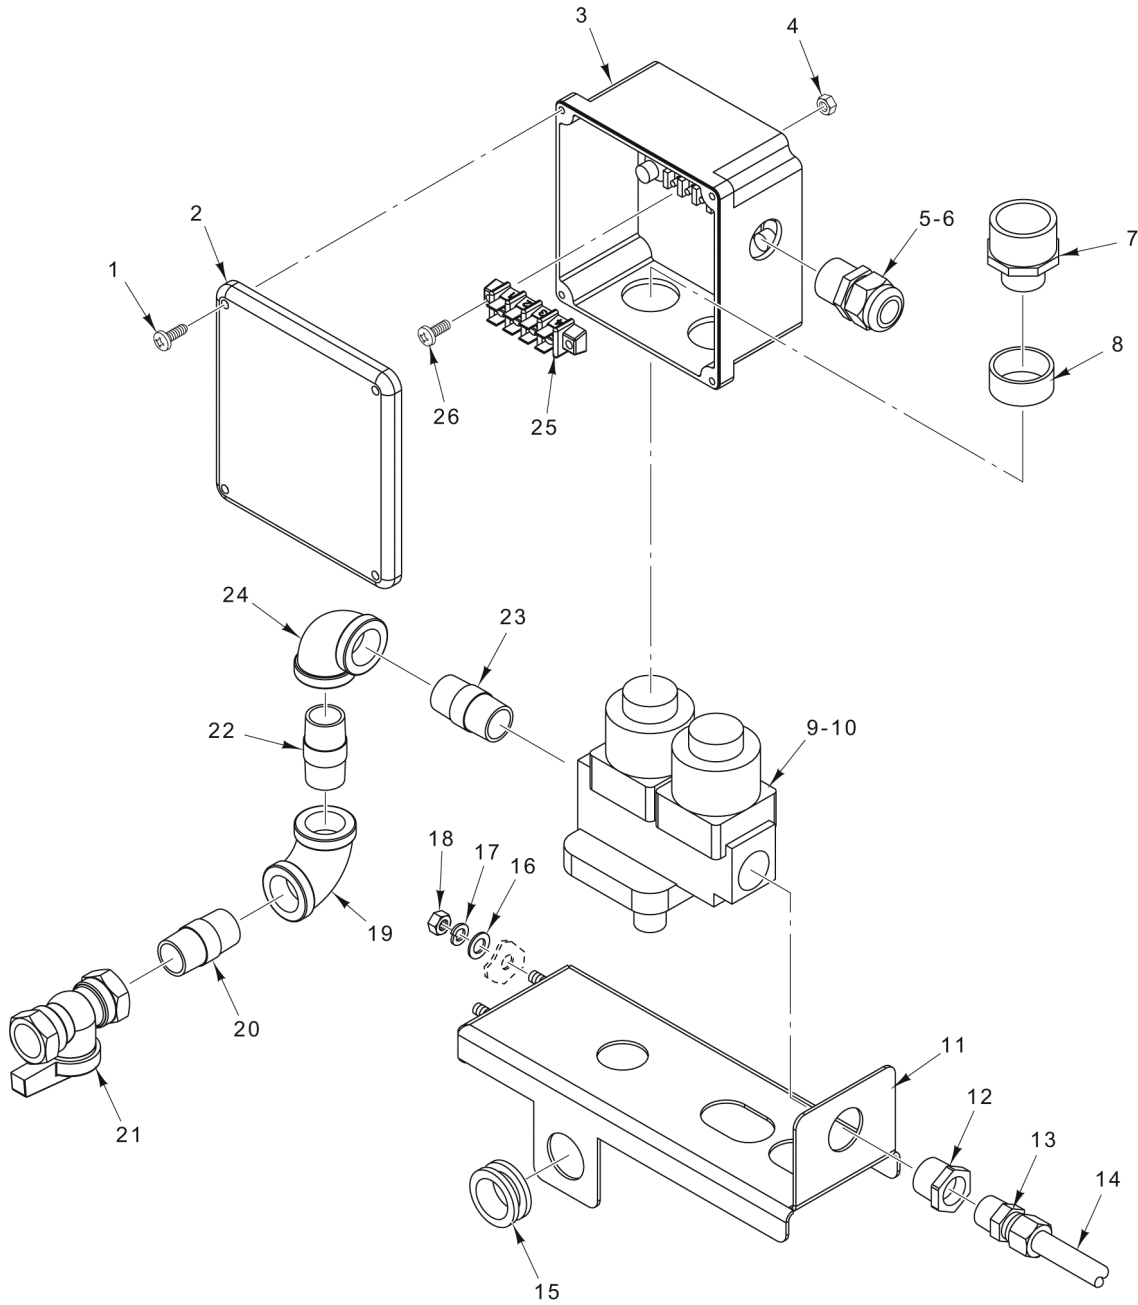

PL-56424

**GAS VALVE
(PER TANK)
(AFTER S/N 851033279)**

**GAS VALVE
(PER TANK)
(AFTER S/N 851033279)**

ILLUS.	PART NO.	NAME OF PART	AMT.
PL-56424			
1	SD-012-20	Self-Tapping Screw 8-32 x 1/2 Phil. Truss Hd., Type T.....	4
2	00-288465	Lid & Gasket Assy.....	1
3	00-892690	Box - Gas Valve.....	1
4	NS-031-08	Stop Nut 8-32 Special (SST).....	2
5	FE-022-84	Strain Relief.....	1
6	FE-024-88	Lock Nut 1/2 Electrical.....	2
7	00-892714	Adapter - 3/4 Slip x 1/2.....	2
8	00-892695	Spacer - Valve Box.....	2
9	00-328426-00001	Valve - Regulator (NAT).....	1
10	00-328426-00002	Valve - Regulator (PRO).....	1
11	00-892681	Bracket - Valve/Regulator.....	1
12	FP-026-14	Bushing - 1/2 to 3/8.....	1
13	00-435702	Connector - Male 7/16.....	1
14	00-435836-00004	Tube - Aluminum 7/16.....	1
15	00-892820	Grommet.....	1
16	WS-003-47	Washer (SST).....	2
17	WL-006-17	Lockwasher 1/4 Helical (SST).....	2
18	NS-015-01	Nut 1/4-20 Hex (SST).....	2
19	FP-013-15	Elbow - Pipe 1/2 x 90 Deg.....	1
20	FP-067-04	Pipe 1/2 x 1-7/8 TBE.....	1
21	00-291988-00003	Valve - Gas (Shut Off).....	1
22	FP-067-04	Pipe 1/2 x 1-7/8 TBE.....	1
23	FP-067-04	Pipe 1/2 x 1-7/8 TBE.....	1
24	FP-013-15	Elbow - Pipe 1/2 x 90 Deg.....	1
25	00-294325-014-1	Block - Terminal.....	1
26	SD-009-17	Self-Tapping Screw 8-32 x 5/8 Phil. Pan Hd., Type F.....	2
	00-546292	Sealer.....	AR
	00-814019-00001	Conduit Assy. (RH Operation) (C64A).....	1
	00-814019-00002	Conduit Assy. (RH Operation, 6 In. HTS) (C64A).....	1
	00-814020-00001	Conduit Assy. (RH Operation) (C88A).....	1
	00-814020-00002	Conduit Assy. (RH Operation) (C88A).....	1
	00-814021	Conduit Assy. (RH Operation) (C64A).....	1
	00-814022	Conduit Assy. (RH Operation, 6 In. H.T.S.) (C64A).....	1