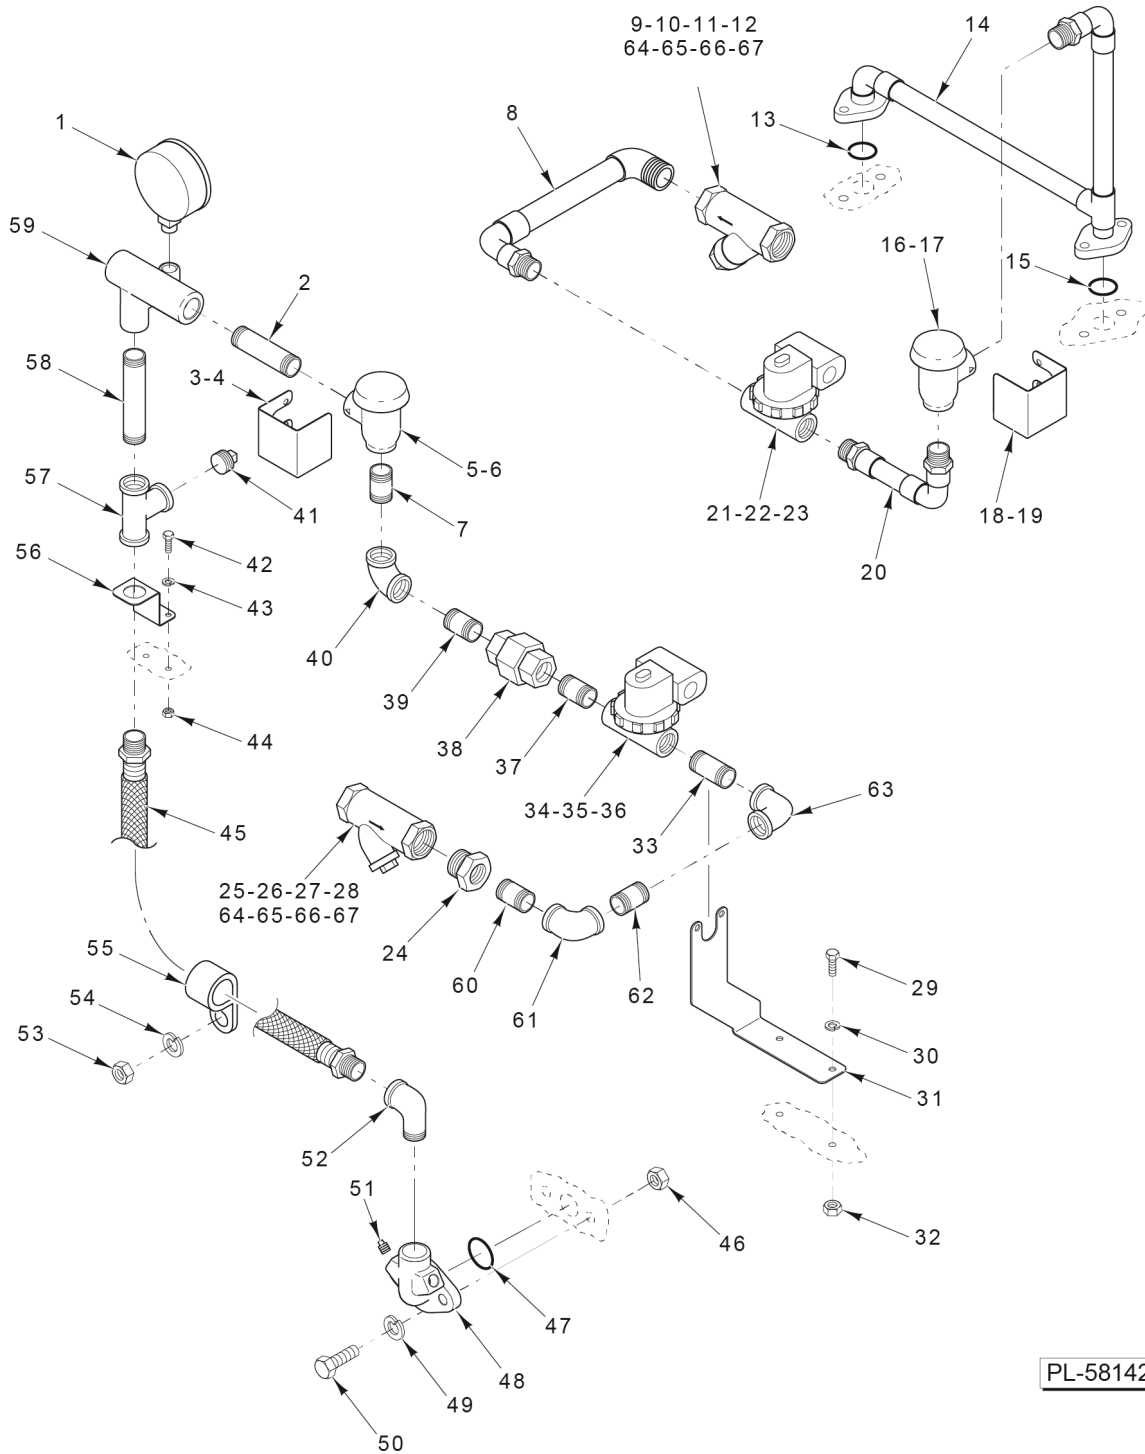

PL-58142

**OUTSIDE RINSE AND FILL PIPING
(WITHOUT BOOSTER)
(SEPARATE CONNECTION)
(C64A R-L)
(STARTING S/N 851051347)**

**OUTSIDE RINSE AND FILL PIPING
(WITHOUT BOOSTER)
(SEPARATE CONNECTION)
(C64A R-L)
(STARTING S/N 851051347)**

ILLUS. PL-58142	PART NO.	NAME OF PART	AMT.
1	00-918460	Gauge - Water Pressure.....	1
2	FP-040-71	Pipe 1/2 x 3 3/4 TBE (Brass).....	1
3	00-918598	Deflector (Vacuum Breaker).....	1
4	00-113703	Tie - Cable.....	2
5	00-292909-00002	Vacuum Breaker 1/2 In.....	1
6	00-292910	Service Kit - Vacuum Breaker.....	1
7	FP-040-50	Pipe 1/2 x 2 TBE (Brass).....	1
8	00-893432	Piping - Outside Assy.....	1
*9	00-186922	Strainer - Line (3/4 In.) (Brass) (Kitz) (Incls. Items 10, 11, & 12) (Alternate to Item 64)	1
10	00-186923	Plug - Branch.....	1
11	00-186924	Gasket - Branch Plug.....	1
12	00-186925	Screen - Line Strainer.....	1
13	00-067500-00012	O-Ring.....	1
14	00-893431	Piping - Outside Fill Assy.....	1
15	00-067500-00012	O-Ring.....	1
16	00-292909-00002	Vacuum Breaker 1/2 In.....	1
17	00-292910	Service Kit - Vacuum Breaker.....	1
18	00-918598	Deflector (Vacuum Breaker).....	1
19	00-113703	Tie - Cable.....	2
20	00-893433	Piping - Outside Assy.....	1
21	00-435968-00001	Valve - Solenoid (1/2 In.) (Incls. Item 22).....	1
22	00-271839-00001	Coil - Solenoid Valve.....	1
23	00-271837	Service Kit-Solenoid Valve.....	1
24	FP-027-22	Bushing - Pipe 3/4 to 1/2.....	1
*25	00-186922	Strainer - Line (3/4 In.) (Brass) (Kitz) (Incls. Items 26, 27, & 28) (Alternate to Item 64)	1
26	00-186923	Plug - Branch.....	1
27	00-186924	Gasket - Branch Plug.....	1
28	00-186925	Screen - Line Strainer.....	1
29	SC-041-15	Cap Screw 5/16-18 x 1-1/4 Hex Hd. (SST).....	2
30	WL-006-23	Lockwasher 5/16 Helical.....	2
31	00-918560	Bracket - Piping Inlet Booster.....	1
32	NS-031-29	Stop Nut 5/16-18 Hex (SST).....	2
33	FP-040-71	Pipe 1/2 x 3 3/4 TBE (Brass).....	1
34	00-435968-00001	Valve - Solenoid (1/2 In.) (Incls. Item 35).....	1
35	00-271839-00001	Coil - Solenoid Valve.....	1
36	00-271837	Service Kit - Solenoid Valve.....	1
37	FP-040-42	Pipe 1/2 x 1 1/4 TBE (Brass).....	1
38	FP-022-12	Union - Pipe (Brass).....	1
39	FP-040-42	Pipe 1/2 x 1 1/4 TBE (Brass).....	1
40	FP-015-16	Elbow - Pipe 1/2 x 90 Deg. (Brass).....	1
41	FP-028-15	Pipe Plug 1/2 Sq. Hd. (Brass).....	1
42	SC-041-15	Cap Screw 5/16-18 x 1-1/4 Hex Hd. (SST).....	2
43	WL-006-23	Lockwasher 5/16 Helical.....	2
44	NS-031-29	Stop Nut 5/16-18 Hex (SST).....	2
45	00-918390-00003	Hose - Braided Water 1/2 x 15 In. (SST).....	1
46	NS-031-29	Stop Nut 5/16-18 Hex (SST).....	2
47	00-067500-00012	O-Ring.....	1
48	00-918494	Manifold - Rinse Outside.....	1
49	WL-006-23	Lockwasher 5/16 Helical.....	2
50	SC-041-15	Cap Screw 5/16-18 x 1-1/4 Hex Hd. (SST).....	2
51	FP-028-03	Pipe Plug 1/8 Sq. Hd. (Brass).....	1
52	FP-015-17	Elbow - Pipe 1/2 x 90 Deg. (Brass).....	1
53	NS-015-01	Nut 1/4-20 Hex (SST).....	2
54	WS-006-17	Lockwasher 1/4 Helical.....	2
55	FE-006-47	Clamp.....	2