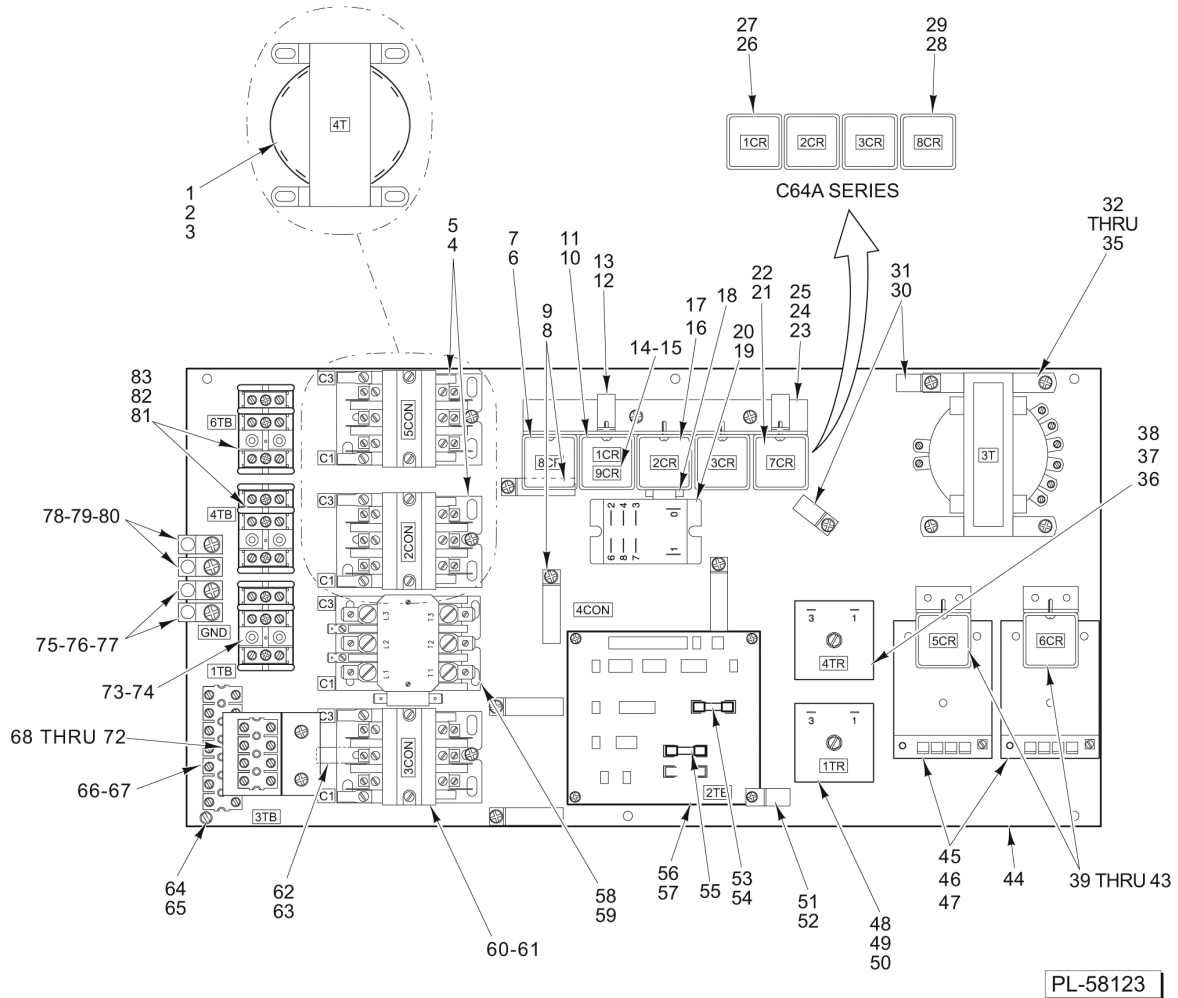

**COMPONENT PANEL
(C64A & C88A)
(AFTER S/N 851029805)
(120 V. PILOT CIRCUIT)**

**COMPONENT PANEL
(C64A & C88A)
(AFTER S/N 851029805)
(120 V. PILOT CIRCUIT)**