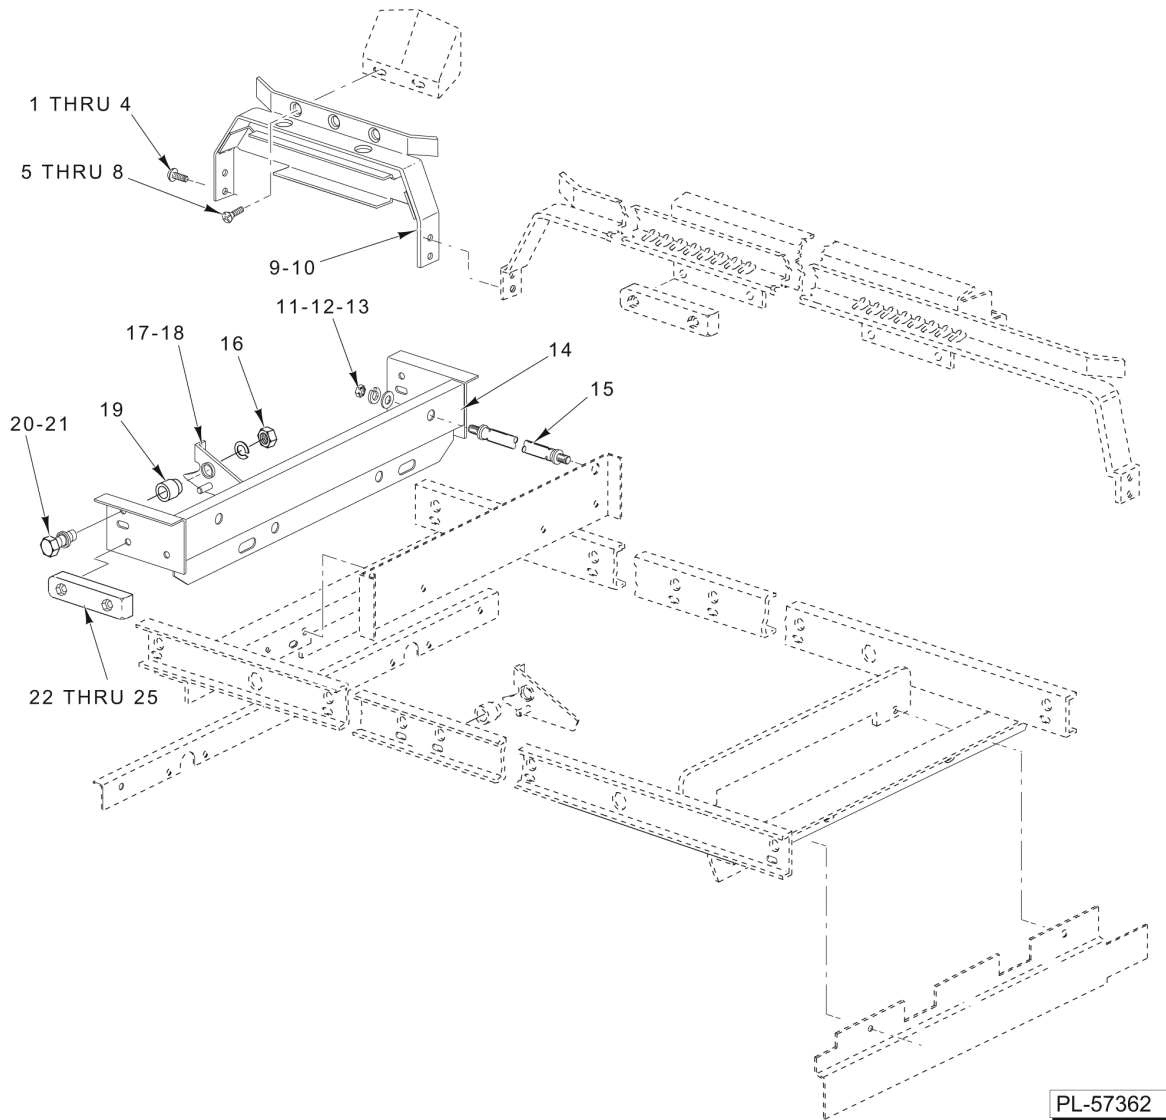

**C54A TRACK & CRADLE ONLY
(AFTER S/N 851041605)WITH OPTI-RINSE)**

**C54A TRACK & CRADLE ONLY
(AFTER S/N 851041605))WITH OPTI-RINSE)**

ILLUS. PL-57362	PART NO.	NAME OF PART	AMT.
1	SC-041-12	Cap Screw 5/16-18 x 7/8 Hex Hd. (SST).....	4
2	SC-041-11	Cap Screw 5/16-18 x 3/4 Hex Hd. (SST).....	4
3	WL-006-23	Lockwasher 5/16 Helical (SST).....	8
4	NS-015-11	Nut 5/16-18 Hex (SST).....	8
5	SC-127-91	Mach. Screw 1/4-20 x 5/8 Flat Hd. (SST).....	2
6	WS-003-47	Washer (SST).....	2
7	WL-006-17	Lockwasher 1/4 Helical (SST).....	2
8	NS-015-01	Nut 1/4-20 Hex (SST).....	2
9	00-893839	Rack Track (RH).....	1
10	00-893840	Rack Track (LH).....	1
11	WS-017-01	Washer 0.328 x 0.875 x 0.062 (SST).....	4
12	WL-006-23	Lockwasher 5/16 Helical (SST).....	4
13	NS-015-11	Nut 5/16-18 Hex (SST).....	4
14	00-893837	Cradle.....	1
15	00-274559	Screw - Connecting.....	2
16	NS-046-09	Stop Nut 3/8-16 Elastic.....	2
17	00-436704-00001	Dog (Front R-L) (Rear L-R).....	1
18	00-436704-00002	Dog (Front L-R) (Rear R-L).....	1
19	00-893841	Spacer.....	2
20	SC-041-31	Cap Screw 3/8-16 x 1 1/4 Hex Hd.....	2
21	WS-006-44	Washer (SST).....	2
22	00-473232	Slider - Small.....	2
23	SC-041-15	Cap Screw 5/16-18 x 1 1/4 Hex Hd.....	2
24	WL-006-23	Lockwasher 5/16 Helical (SST).....	2
25	NS-036-19	Stop Nut 5/16-18 Hex (SST).....	2