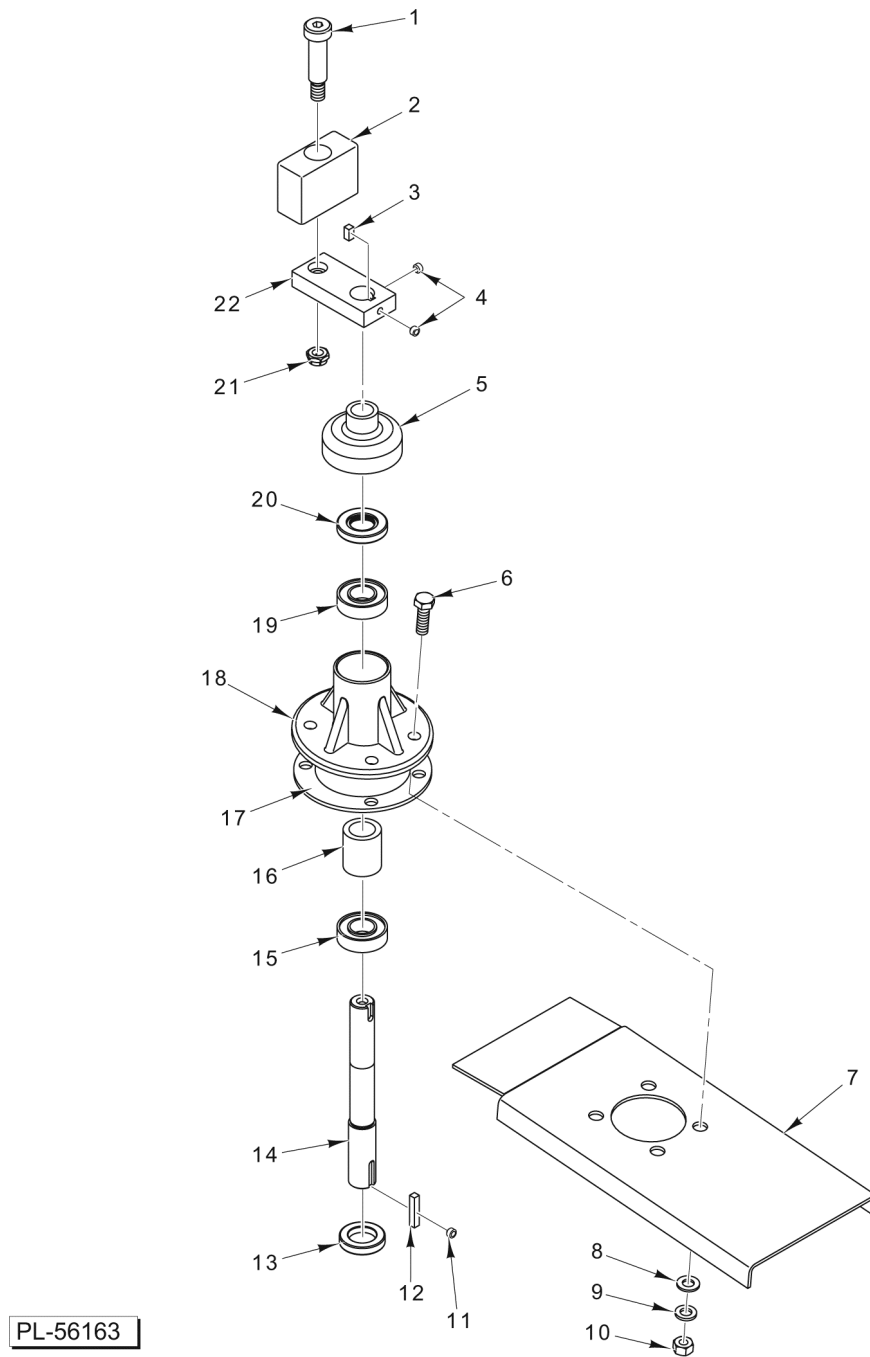

**CONVEYOR MOTOR/CLUTCH ASSEMBLY  
(AFTER S/N 851029805)**

**CONVEYOR MOTOR/CLUTCH ASSEMBLY  
(AFTER S/N 851029805)**

ILLUS. PL-56163	PART NO.	NAME OF PART	AMT.
1	SC-124-20	Shoulder Screw 3/8-16 (1/2 D x 1 1/2 L) Hex Hd. (SST).....	1
2	00-474660	Slide - Drive Crank.....	1
3	00-012430-00039	Key.....	1
4	SC-050-01	Set Screw 1/4-20 x 1/2 Sq. Hd., Cup Pt. (SST).....	2
5	00-274748	Seal - Labyrinth.....	1
6	SC-041-13	Cap Screw 5/16-18 x 1 Hex Hd. (SST).....	4
7	00-328077	Bracket - Reinforcement.....	1
8	WS-017-08	Washer (0.328 x 0.625 x 0.062) (SST).....	4
9	WL-006-23	Lockwasher 5/16 Helical (SST).....	AR
10	NS-031-29	Stop Nut 5/16-18 Hex (SST).....	4
11	SC-075-10	Set Screw 1/4-20 x 3/16 Hex Hd., Cup Pt.....	1
12	00-012430-00093	Key 3/16 x 3/16 x 1.....	1
13	00-270939	Seal - Lower Housing.....	1
14	00-270937	Shaft - Crank.....	1
15	BB-021-19	Ball Bearing - Hoover NSK 6003.....	1
16	00-436879	Spacer - Bearing.....	1
17	00-270942	Gasket.....	1
18	00-274749	Housing Assy. (Incls. Items 5, 11 thru 16, 19, & 20).....	1
19	BB-021-19	Ball Bearing - Hoover NSK 6003.....	1
20	00-270940	Seal - Upper Housing.....	1
21	NS-048-86	Lock Nut 3/8-16 Flexloc (SST).....	AR
22	00-749978	Arm - Crank.....	1