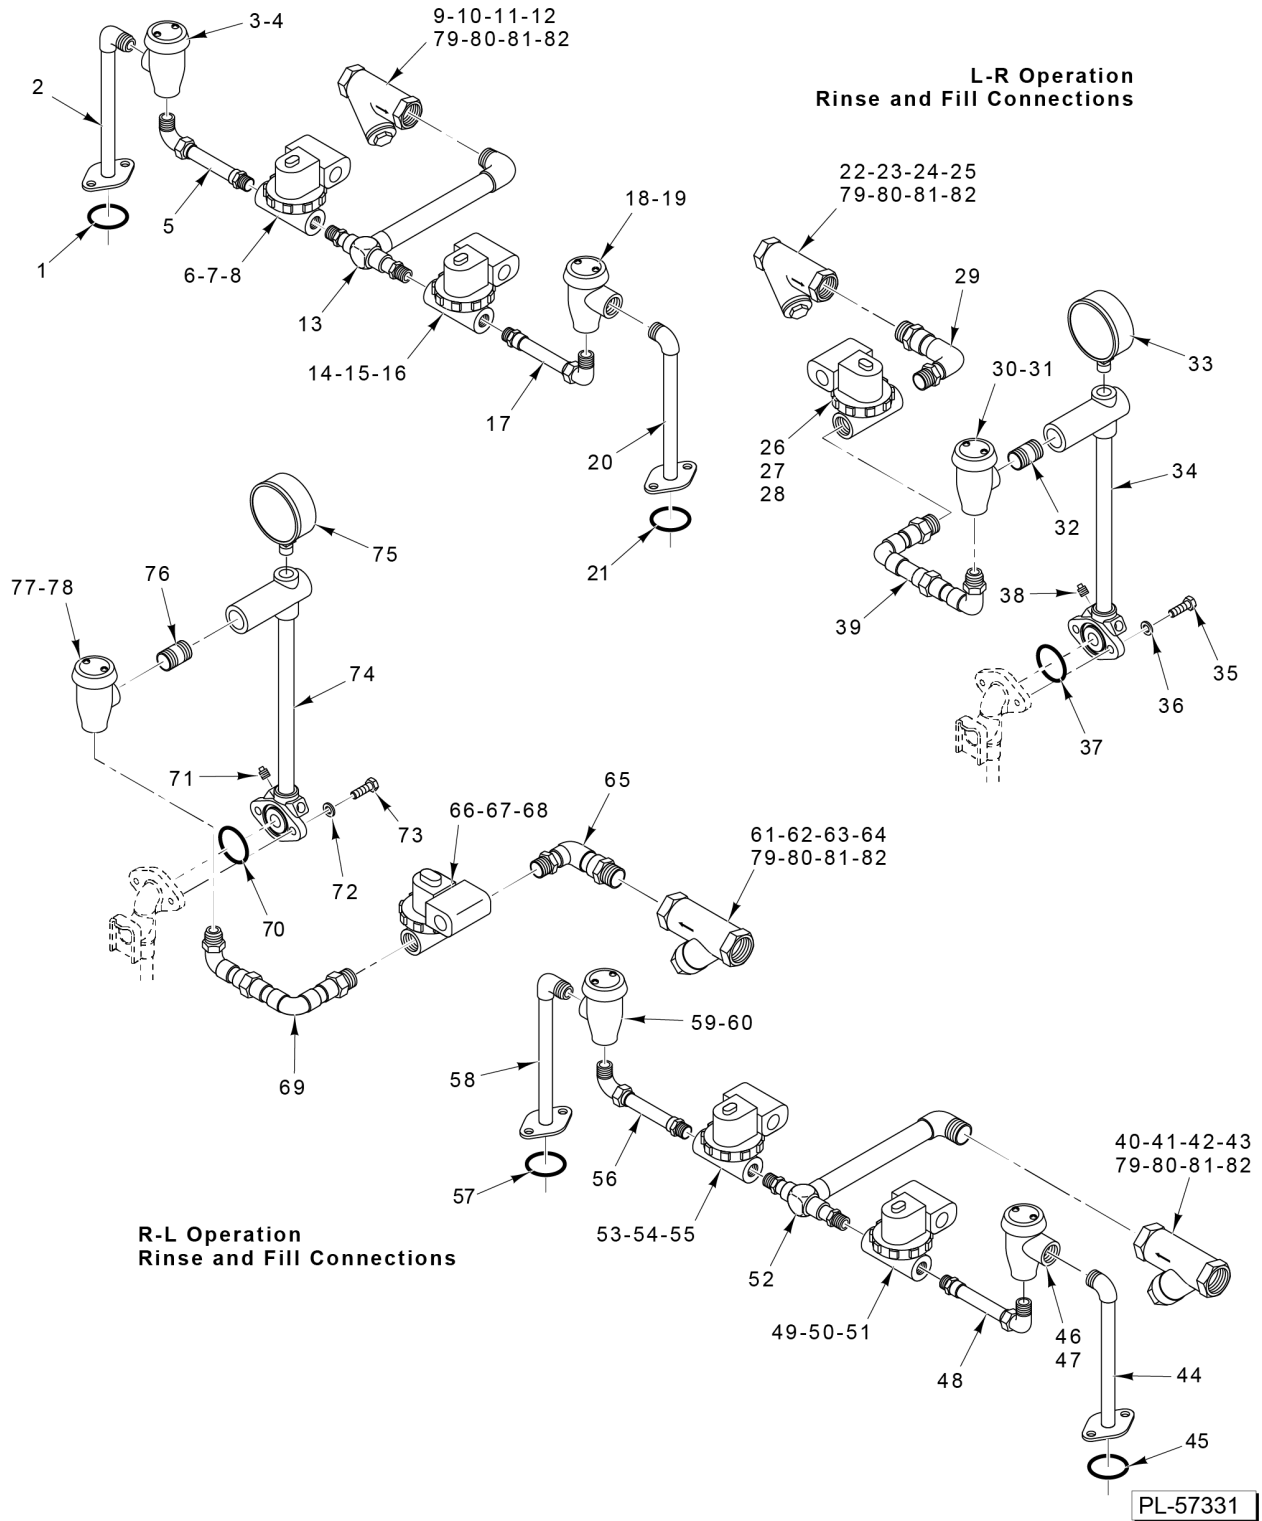

**OUTSIDE RINSE AND FILL PIPING
(SEPARATE CONNECTION)
(C88A)
(S/N 851041605 THRU 851052040)**

**OUTSIDE RINSE AND FILL PIPING
(SEPARATE CONNECTION)
(C88A)
(S/N 851041605 THRU 851052040)**

ILLUS. PL-57331	PART NO.	NAME OF PART	AMT.
1	00-067500-00012	O-Ring.....	1
2	00-813541	Piping - Fill.....	1
3	00-271008-00002	Vacuum Breaker (3/8 In.).....	1
4	00-274233	Service Kit - Vacuum Breaker.....	1
5	00-893394	Piping - Outside Sub-Assy.....	1
6	00-271006-00001	Solenoid Valve (3/8 In.) (120 V.) (Incls. Item 7).....	1
7	00-271839-00001	Coil - Solenoid Valve.....	1
8	00-271837	Service Kit - Solenoid Valve.....	1
*9	00-186922	Strainer - Line (3/4 In.) (Brass) (Kitz) (Incls. Items 10, 11, & 12) (Alternate to Item 79)	1
10	00-186923	Plug - Branch.....	1
11	00-186924	Gasket - Branch Plug.....	1
12	00-186925	Screen - Line Strainer.....	1
13	00-893405	Piping - Outside Sub-Assy.....	1
14	00-271006-00001	Solenoid Valve (3/8 In.) (120 V.) (Incls. Item 15).....	1
15	00-271839-00001	Coil - Solenoid Valve.....	1
16	00-271837	Service Kit - Solenoid Valve.....	1
17	00-893394	Piping - Outside Sub-Assy.....	1
18	00-271008-00002	Vacuum Breaker (3/8 In.).....	1
19	00-274233	Service Kit - Vacuum Breaker.....	1
20	00-813541	Piping - Fill.....	1
21	00-067500-00012	O-Ring.....	1
*22	00-186922	Strainer - Line (3/4 In.) (Brass) (Kitz) (Incls. Items 23, 24, & 25) (Alternate to Item 79)	1
23	00-186923	Plug - Branch.....	1
24	00-186924	Gasket - Branch Plug.....	1
25	00-186925	Screen - Line Strainer.....	1
26	00-435968-00001	Solenoid Valve (1/2 In.) (120 V.) (Incls. Item 27).....	1
27	00-271839-00001	Coil - Solenoid Valve.....	1
28	00-271837	Service Kit - Solenoid Valve.....	1
29	00-893406	Piping - Outside Sub-Assy.....	1
30	00-292909-00002	Vacuum Breaker (1/2 In.).....	1
31	00-292910	Service Kit - Vacuum Breaker.....	1
32	FP-054-10	Pipe 1/2 x 1 1/2 TBE.....	1
33	00-918460	Gauge - Water Pressure.....	1
34	00-893356	Manifold - Outside Rinse Piping.....	1
35	SC-041-12	Cap Screw 5/16-18 x 7/8 Hex Hd. (SST).....	2
36	WL-006-23	Lockwasher 5/16 Helical.....	2
37	00-067500-00012	O-Ring.....	1
38	FP-028-03	Pipe Plug 1/8 Sq. Hd. (Brass).....	2
39	00-893407	Piping - Outside Sub-Assy.....	1
*40	00-186922	Strainer - Line (3/4 In.) (Brass) (Kitz) (Incls. Items 41, 42, & 43) (Alternate to Item 79)	1
41	00-186923	Plug - Branch.....	1
42	00-186924	Gasket - Branch Plug.....	1
43	00-186925	Screen - Line Strainer.....	1
44	00-813541	Piping - Fill.....	1
45	00-067500-00012	O-Ring.....	1
46	00-271008-00002	Vacuum Breaker (3/8 In.).....	1
47	00-274233	Service Kit - Vacuum Breaker.....	1
48	00-893394	Piping - Outside Sub-Assy.....	1
49	00-271006-00001	Solenoid Valve (3/8 In.) (120 V.) (Incls. Item 50).....	1
50	00-271839-00001	Coil - Solenoid Valve.....	1
51	00-271837	Service Kit - Solenoid Valve.....	1
52	00-893405	Piping - Outside Sub-Assy.....	1
53	00-271006-00001	Solenoid Valve (3/8 In.) (120 V.) (Incls. Item 54).....	1
54	00-271839-00001	Coil - Solenoid Valve.....	1
55	00-271837	Service Kit - Solenoid Valve.....	1