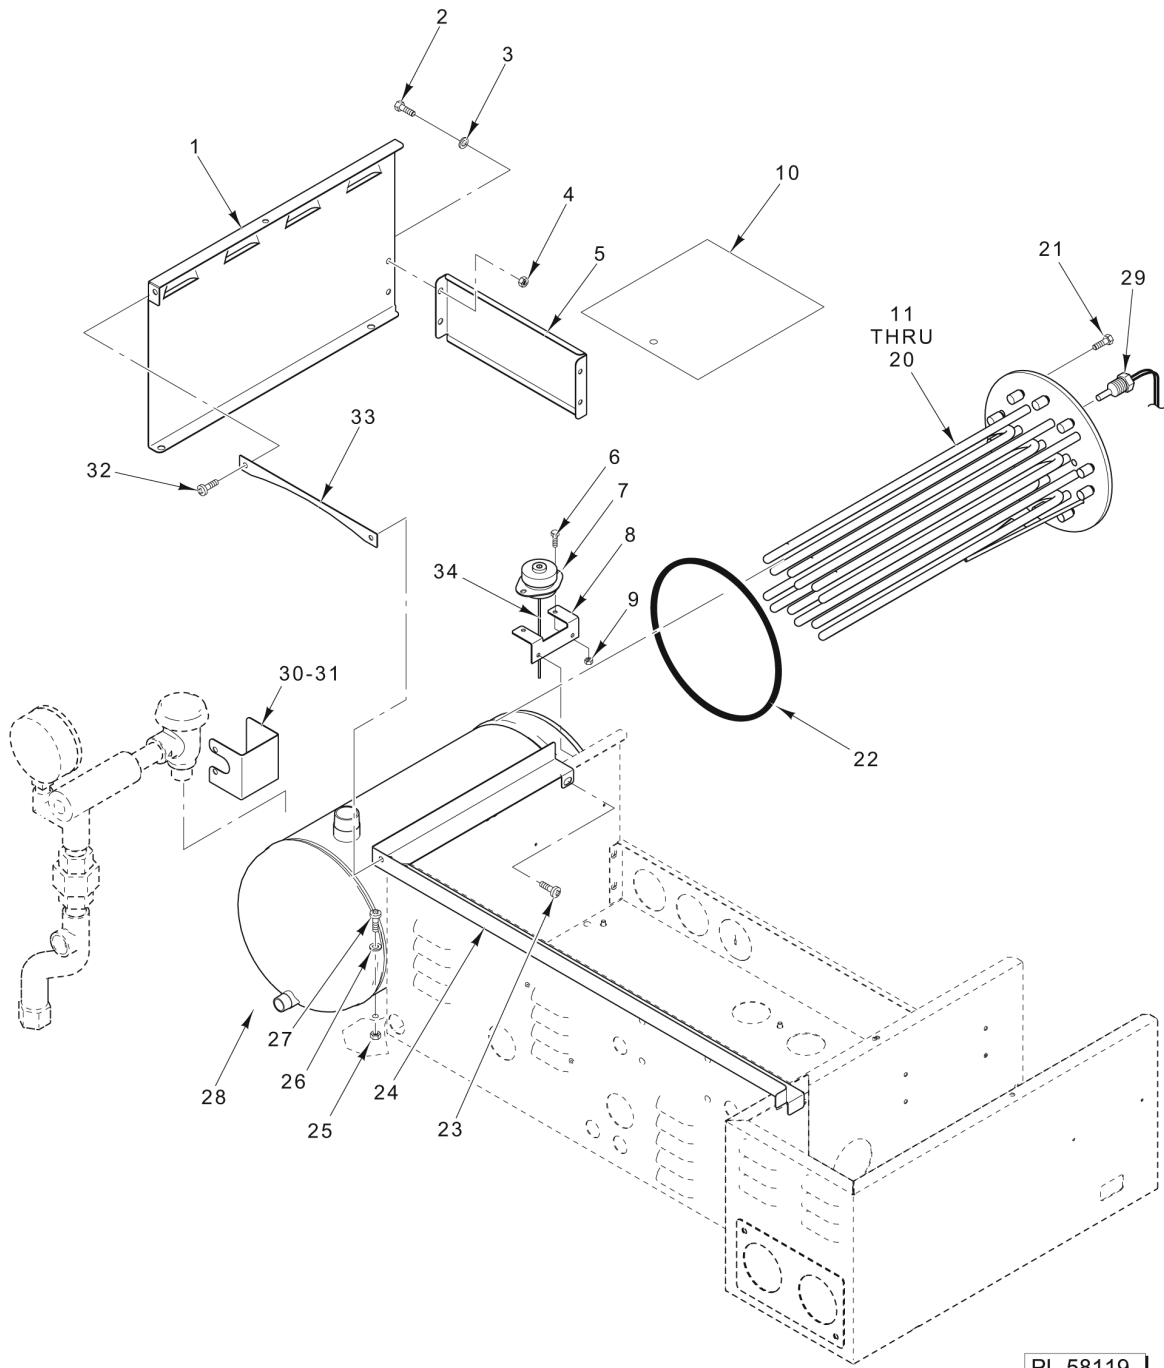

**ELECTRIC BOOSTER
(HOBART BUILT)
(S/N 851051301 AND AFTER)**

**ELECTRIC BOOSTER
(HOBART BUILT)
(S/N 851051301 AND AFTER)**

ILLUS. PL-58119	PART NO.	NAME OF PART	AMT.
1	00-918331	Side - Box Assy.....	1
2	SC-066-05	Mach. Screw 10-24 x 3/8 Phil. Truss Hd. (SST).....	2
3	WL-006-17	Lockwasher 1/4 Helical (SST).....	2
4	NS-015-01	Nut 1/4-20 Hex (SST).....	2
5	00-918332	Front - Box.....	1
6	SC-127-26	Mach. Screw 6-32 x 3/8 Phil. Rd. Hd. (SST).....	2
7	00-271123	Protector - High Limit.....	1
8	00-271122	Bracket - Thermostat.....	1
9	NS-031-50	Stop Nut 6-32 Special.....	2
10	00-918481	Barrier - Mylar.....	1
*11	00-918511-00001	Heater (15 kW, 208 V.).....	1
*12	00-918511-00002	Heater (15 kW, 220 V.).....	1
*13	00-918511-00003	Heater (15 kW, 480 V.).....	1
*14	00-918511-00004	Heater (15 kW, 380 V.).....	1
*15	00-918511-00005	Heater (15 kW, 600 V.).....	1
*16	00-918510-00001	Heater (30 kW, 208 V.).....	1
*17	00-918510-00002	Heater (30 kW, 220 V.).....	1
*18	00-918510-00003	Heater (30 kW, 480 V.).....	1
*19	00-918510-00004	Heater (30 kW, 380 V.).....	1
*20	00-918510-00005	Heater (30 kW, 600 V.).....	1
21	00-918512	Screw - Mounting W/Sealer.....	10
22	00-067500-00148	O-Ring.....	1
23	SC-125-15	Mach. Screw 1/4-20 x 1/2 Phil. Truss Hd. (SST).....	2
24	00-918402	Wireway - Control Box W/Booster.....	1
25	NS-036-19	Stop Nut 5/16-18 Hex (SST).....	2
26	WS-029-05	Washer 0.328 x 0.750 x 0.062 (SST).....	2
27	SC-041-11	Cap Screw 5/16-18 x 3/4 Hex Hd. (SST).....	2
28	00-918500	Tank - Booster Assy.....	1
29	00-328994	Probe Assy. - Rinse.....	1
30	00-918442	Deflector (Vacuum Breaker).....	1
31	00-113703	Tie - Cable.....	2
32	SC-125-15	Mach. Screw 1/4-20 x 1/2 Phil. Truss Hd. (SST).....	2
33	00-918403	Strap - Booster Cover.....	1
34	00-293946-00002	Sleeve - LEAD.....	1

* Order Item 22 when Replacing.