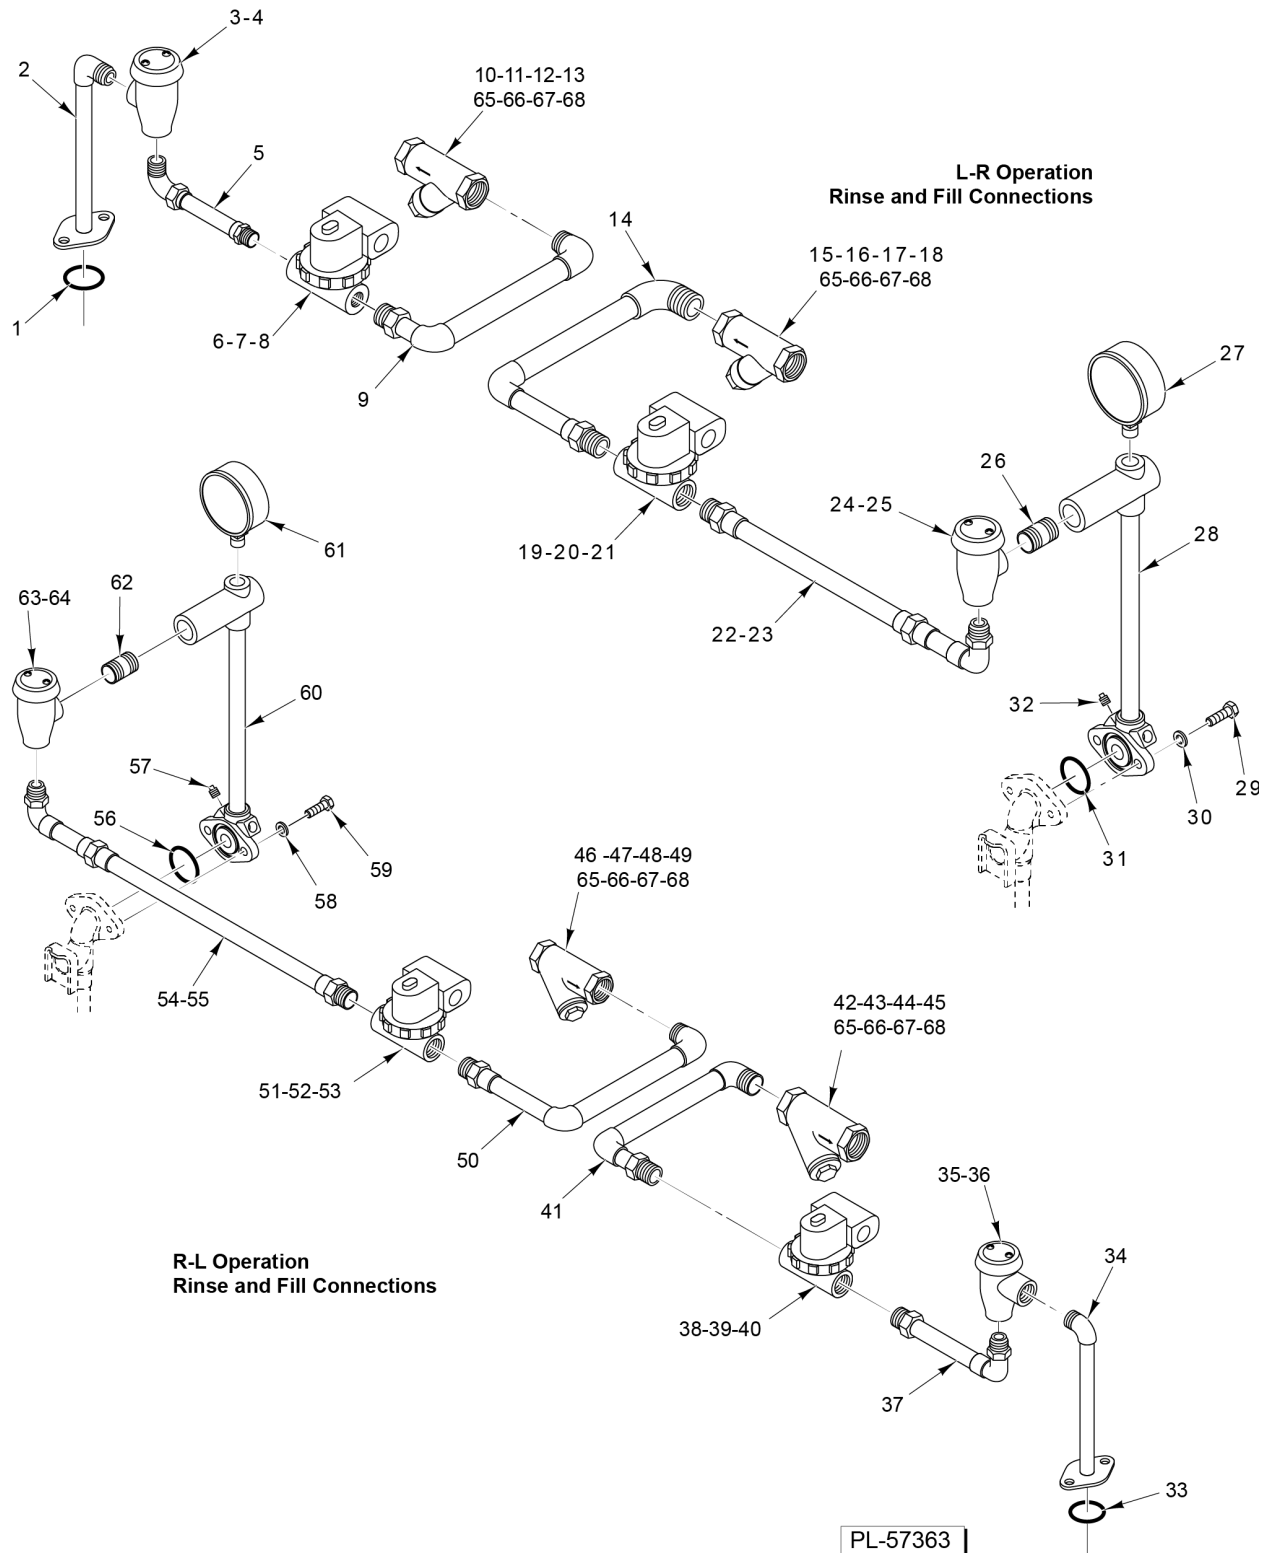

**OUTSIDE RINSE & FILL PIPING
(SEPARATE CONNECTION) C44A/W
(S/N 851041605 - 851051301)- C54A
(S/N 851041605 - 85105310)**

**OUTSIDE RINSE & FILL PIPING
(SEPARATE CONNECTION) C44A/W
(S/N 851041605 - 851051301)- C54A
(S/N 851041605 - 85105310)**

ILLUS. PL-57363	PART NO.	NAME OF PART	AMT.
1	00-067500-00012	O-Ring.....	1
2	00-813541	Piping - Fill.....	1
3	00-271008-00002	Vacuum Breaker (3/8 In.).....	1
4	00-274233	Service Kit - Vacuum Breaker.....	1
5	00-893394-00002	Piping - Outside Sub-Assy.....	1
6	00-271006-00001	Solenoid Valve (3/8 In.) (120 V.) (Incls. Item 7).....	1
7	00-271839-00001	Coil - Solenoid Valve.....	1
8	00-271837	Service Kit - Solenoid Valve.....	1
9	00-893398	Piping - Outside Sub-Assy.....	1
*10	00-186922	Strainer - Line (3/4 In.) (Brass) (Kitz) (Incls. Items 11, 12, & 13) (Alternate to Item 65)	1
11	00-186923	Plug - Branch.....	1
12	00-186924	Gasket - Branch Plug.....	1
13	00-186925	Screen - Line Strainer.....	1
14	00-893397	Piping - Outside Sub-Assy.....	1
*15	00-186922	Strainer - Line (3/4 In.) (Brass) (Kitz) (Incls. Items 16, 17, & 18) (Alternate to Item 65)	1
16	00-186923	Plug - Branch.....	1
17	00-186924	Gasket - Branch Plug.....	1
18	00-186925	Screen - Line Strainer.....	1
19	00-435968-00001	Solenoid Valve (1/2 In.) (120 V.) (Incls. Item 20).....	1
20	00-271839-00001	Coil - Solenoid Valve.....	1
21	00-271837	Service Kit - Solenoid Valve.....	1
22	00-893396-00001	Piping - Outside Sub-Assy. (C44A & C44AW).....	1
23	00-893396-00002	Piping - Outside Sub-Assy. (C54A).....	1
24	00-292909-00002	Vacuum Breaker (1/2 In.).....	1
25	00-292910	Service Kit - Vacuum Breaker.....	1
26	FP-054-10	Pipe 1/2 x 1 1/2 TBE.....	1
27	00-918460	Gauge - Water Pressure.....	1
28	00-893356	Manifold - Outside Rinse Piping.....	1
29	SC-041-12	Cap Screw 5/16-18 x 7/8 Hex Hd. (SST).....	2
30	WL-006-23	Lockwasher 5/16 Helical.....	2
31	00-067500-00012	O-Ring.....	1
32	FP-028-03	Pipe Plug 1/8 Sq. Hd. (Brass).....	2
33	00-067500-00012	O-Ring.....	1
34	00-813541	Piping - Fill.....	1
35	00-271008-00002	Vacuum Breaker (3/8 In.).....	1
36	00-274233	Service Kit - Vacuum Breaker.....	1
37	00-893394-00002	Piping - Outside Sub-Assy.....	1
38	00-271006-00001	Solenoid Valve (3/8 In.) (120 V.) (Incls. Item 39).....	1
39	00-271839-00001	Coil - Solenoid Valve.....	1
40	00-271837	Service Kit - Solenoid Valve.....	1
41	00-893398	Piping - Outside Sub-Assy.....	1
*42	00-186922	Strainer - Line (3/4 In.) (Brass) (Kitz) (Incls. Items 43, 44, & 45) (Alternate to Item 65)	1
43	00-186923	Plug - Branch.....	1
44	00-186924	Gasket - Branch Plug.....	1
45	00-186925	Screen - Line Strainer.....	1
*46	00-186922	Strainer - Line (3/4 In.) (Brass) (Kitz) (Incls. Items 47, 48, & 49) (Alternate to Item 65)	1
47	00-186923	Plug - Branch.....	1