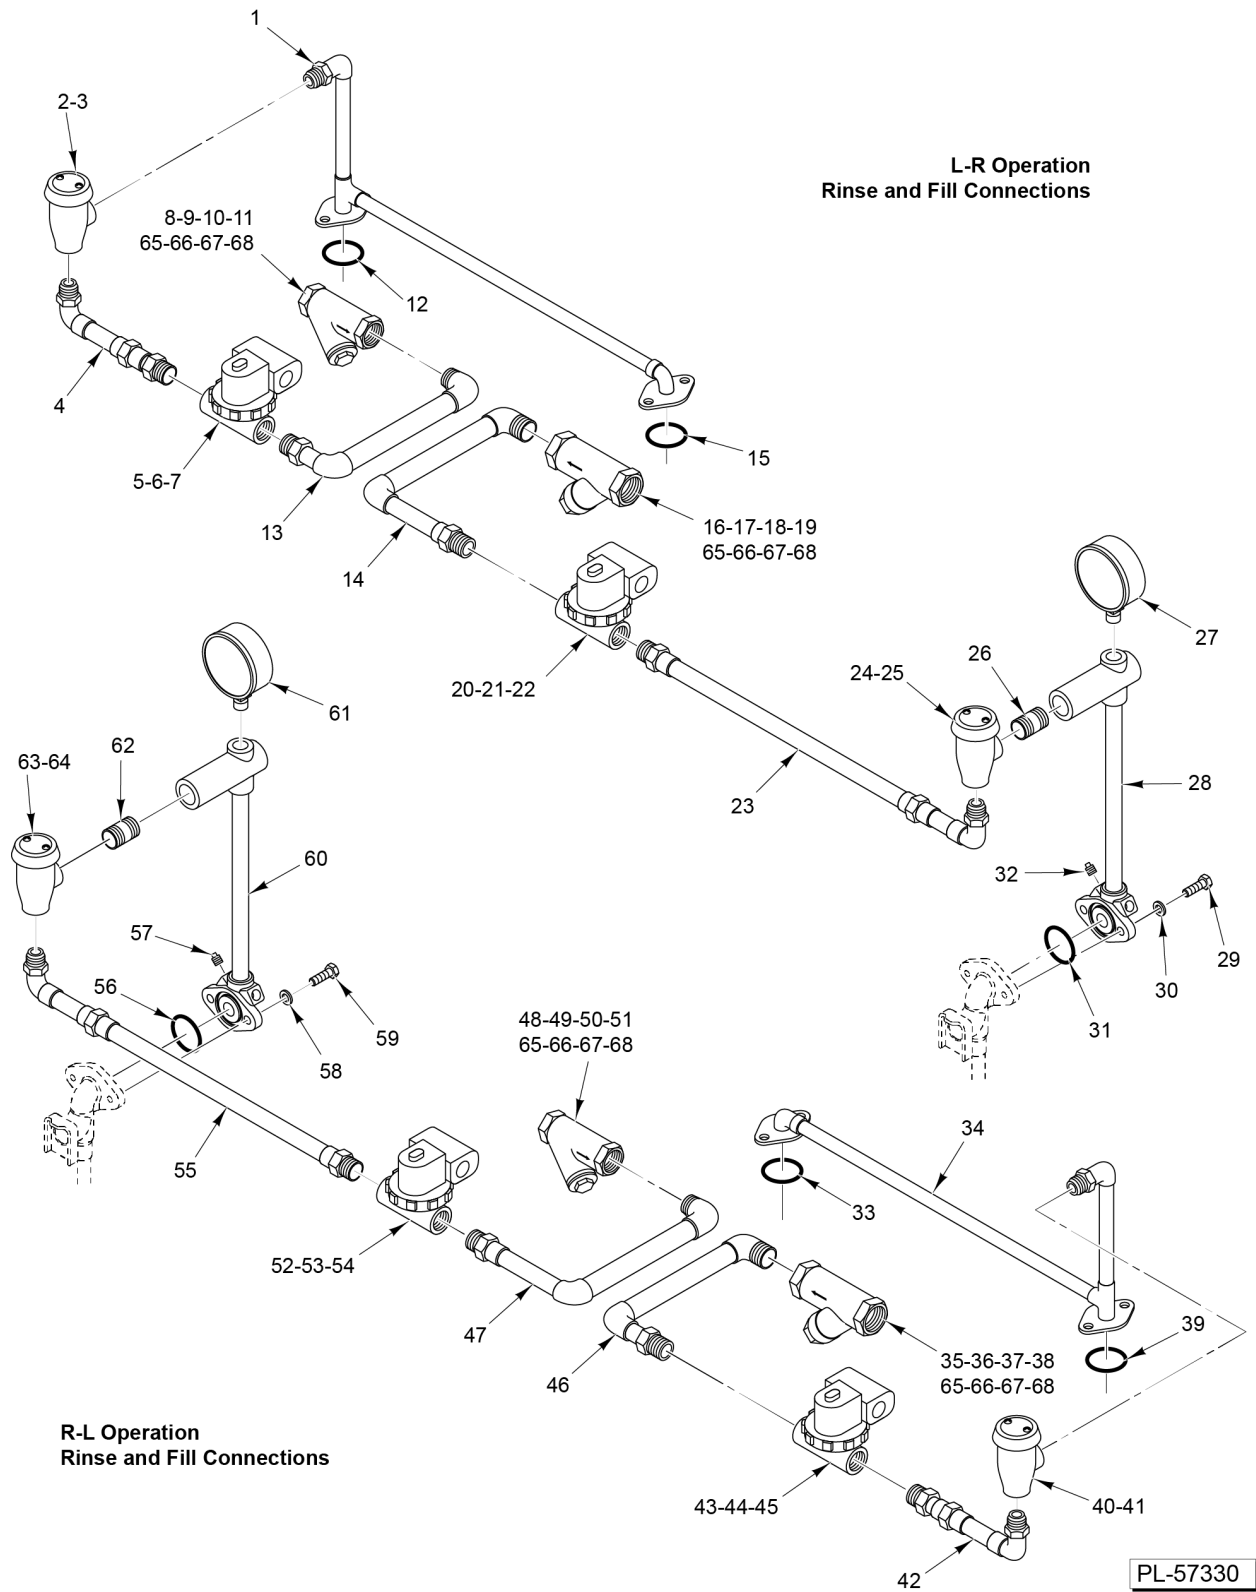

**OUTSIDE RINSE AND FILL PIPING
(SEPARATE CONNECTION)
(C64A)
(S/N 851041605 THRU 851051346)**

**OUTSIDE RINSE AND FILL PIPING
(SEPARATE CONNECTION)
(C64A)
(S/N 851041605 THRU 851051346)**

ILLUS. PL-57330	PART NO.	NAME OF PART	AMT.
1	00-893431	Piping - Outside Sub-Assy.....	1
2	00-292909-00002	Vacuum Breaker (1/2 In.).....	1
3	00-292910	Service Kit - Vacuum Breaker.....	1
4	00-893433	Piping - Outside Sub-Assy.....	1
5	00-435968-00001	Solenoid Valve (1/2 In.) (120 V.) (Incls. Item 6).....	1
6	00-271839-00001	Coil - Solenoid Valve.....	1
7	00-271837	Service Kit - Solenoid Valve.....	1
*8	00-186922	Strainer - Line (3/4 In.) (Brass) (Kitz) (Incls. Items 9, 10, & 11) (Alternate to Item 65)	1
9	00-186923	Plug - Branch.....	1
10	00-186924	Gasket - Branch Plug.....	1
11	00-186925	Screen - Line Strainer.....	1
12	00-067500-00012	O-Ring.....	1
13	00-893432	Piping - Outside Sub-Assy.....	1
14	00-893397-00002	Piping - Outside Sub-Assy.....	1
15	00-067500-00012	O-Ring.....	1
*16	00-186922	Strainer - Line (3/4 In.) (Brass) (Kitz) (Incls. Items 17, 18, & 19) (Alternate to Item 65)	1
17	00-186923	Plug - Branch.....	1
18	00-186924	Gasket - Branch Plug.....	1
19	00-186925	Screen - Line Strainer.....	1
20	00-435968-00001	Solenoid Valve (1/2 In.) (120 V.) (Incls. Item 21).....	1
21	00-271839-00001	Coil - Solenoid Valve.....	1
22	00-271837	Service Kit - Solenoid Valve.....	1
23	00-893396-00002	Piping - Outside Sub-Assy.....	1
24	00-292909-00002	Vacuum Breaker (1/2 In.).....	1
25	00-292910	Service Kit - Vacuum Breaker.....	1
26	FP-054-10	Pipe 1/2 x 1 1/2 TBE.....	1
27	00-918460	Gauge - Water Pressure.....	1
28	00-893356	Manifold - Outside Rinse Piping.....	1
29	SC-041-12	Cap Screw 5/16-18 x 7/8 Hex Hd. (SST).....	2
30	WL-006-23	Lockwasher 5/16 Helical.....	2
31	00-067500-00012	O-Ring.....	1
32	FP-028-03	Pipe Plug 1/8 Sq. Hd. (Brass).....	2
33	00-067500-00012	O-Ring.....	1
34	00-893431-00002	Piping - Outside Sub-Assy.....	1
*35	00-186922	Strainer - Line (3/4 In.) (Brass) (Kitz) (Incls. Items 36, 37, & 38) (Alternate to Item 65)	1
36	00-186923	Plug - Branch.....	1
37	00-186924	Gasket - Branch Plug.....	1
38	00-186925	Screen - Line Strainer.....	1
39	00-067500-00012	O-Ring.....	1
40	00-292909-00002	Vacuum Breaker (1/2 In.).....	1
41	00-292910	Service Kit - Vacuum Breaker.....	1
42	00-893433	Piping - Outside Sub-Assy.....	1
43	00-435968-00001	Solenoid Valve (1/2 In.) (120 V.) (Incls. Item 44).....	1
44	00-271839-00001	Coil - Solenoid Valve.....	1
45	00-271837	Service Kit - Solenoid Valve.....	1
46	00-893432	Piping - Outside Sub-Assy.....	1
47	00-893397	Piping - Outside Sub-Assy.....	1