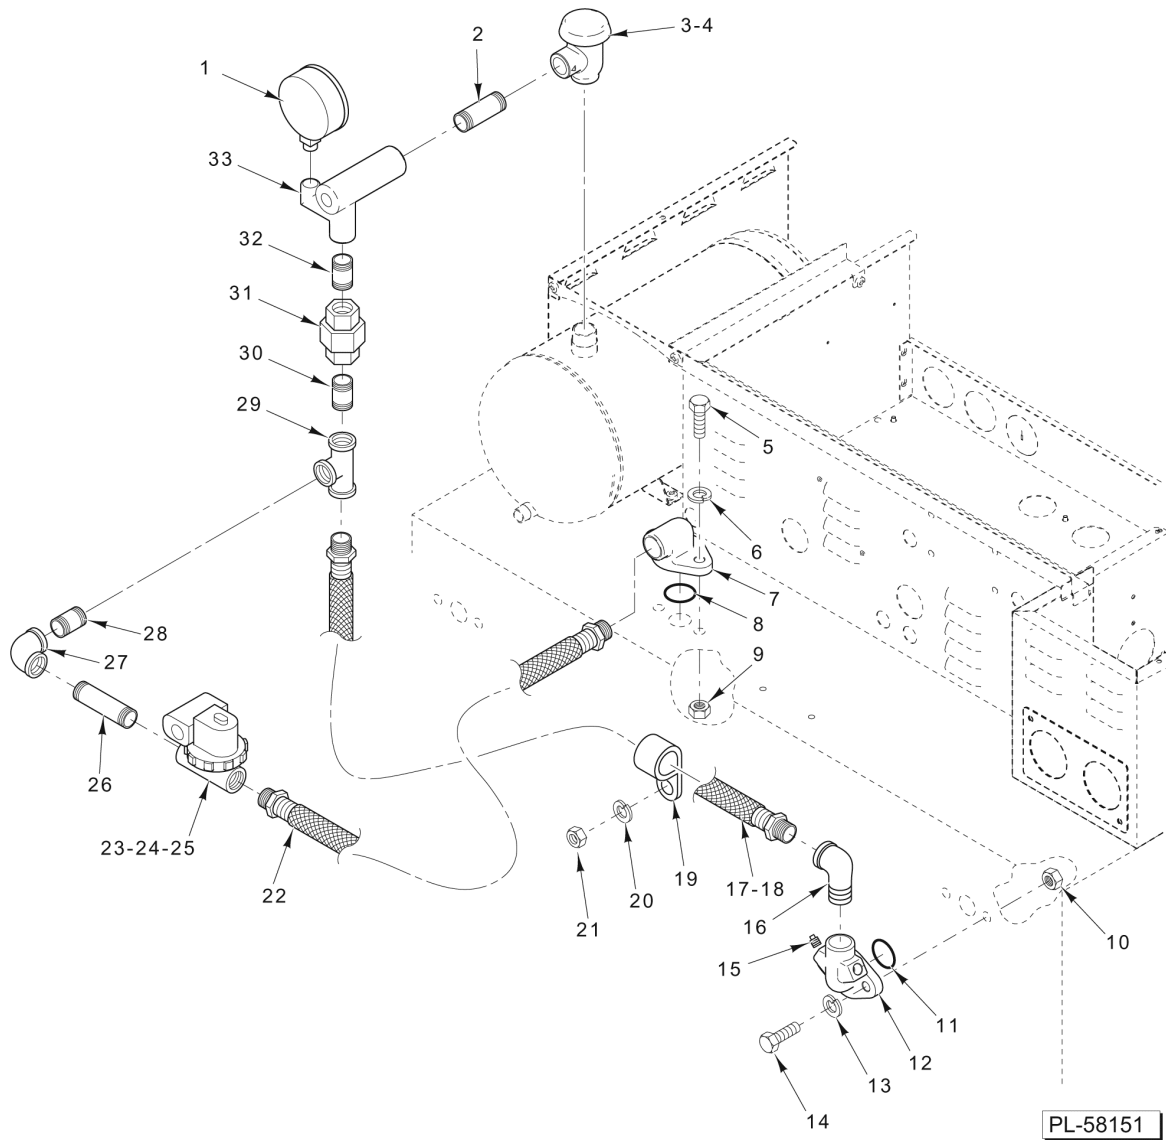

**OUTSIDE RINSE AND FILL PIPING
(W/BOOSTER)
(C44A & C44AW C54A R-L)
(STARTING S/N 851051302)**

**OUTSIDE RINSE AND FILL PIPING
(W/BOOSTER)
(C44A & C44AW C54A R-L)
(STARTING S/N 851051302)**

ILLUS. PL-58151	PART NO.	NAME OF PART	AMT.
1	00-918460	Gauge - Water Pressure.....	1
2	FP-040-54	Pipe 1/2 x 2-1/2 TBE (Brass).....	1
3	00-292909-00002	Vacuum Breaker 1/2 In.....	1
4	00-292910	Service Kit - Vacuum Breaker.....	1
5	SC-041-15	Cap Screw 5/16-18 x 1-1/4 Hex Hd. (SST).....	2
6	WL-006-23	Lockwasher 5/16 Helical.....	2
7	00-918336	Manifold - Outside Rinse.....	1
8	00-067500-00012	O-Ring.....	1
9	NS-031-29	Stop Nut 5/16-18 Hex (SST).....	2
10	NS-031-29	Stop Nut 5/16-18 Hex (SST).....	2
11	00-067500-00012	O-Ring.....	1
12	00-918494	Manifold - Outside Rinse.....	1
13	WL-006-23	Lockwasher 5/16 Helical.....	2
14	SC-041-15	Cap Screw 5/16-18 x 1-1/4 Hex Hd. (SST).....	2
15	FP-028-03	Pipe Plug 1/8 Sq. Hd. (Brass).....	2
16	FP-015-17	Elbow - Pipe 1/2 x 90 Deg. (Brass).....	1
17	00-918390-00007	Hose - Braided Water 1/2 x 48 In. (SST).....	1
18	00-893444-00007	Hose - Braided Water 1/2 x 58 In. (SST) (C54A).....	1
19	FE-006-47	Clamp.....	AR
20	WS-006-17	Lockwasher 1/4 Helical.....	AR
21	NS-015-01	Nut 1/4-20 Hex (SST).....	AR
22	00-918390-00004	Hose - Braided Water 1/2 x 12-1/2 In. (SST).....	1
23	00-435968-00001	Valve - Solenoid (1/2 In.) (Incls. Item 24).....	1
24	00-271839-00001	Coil - Solenoid Valve.....	1
25	00-271837	Service Kit - Solenoid Valve.....	1
26	FP-040-54	Pipe 1/2 x 2-1/2 TBE (Brass).....	1
27	FP-015-16	Elbow - Pipe 1/2 x 90 Deg. (Brass).....	1
28	FP-040-42	Pipe 1/2 x 1 1/4 TBE (Brass).....	1
29	FP-019-21	Tee - Pipe 1/2 x 1/2 x 1/2 (Brass).....	1
30	FP-040-42	Pipe 1/2 x 1 1/4 TBE (Brass).....	1
31	FP-022-12	Union - Pipe (Brass).....	1
32	FP-040-42	Pipe 1/2 x 1 1/4 TBE (Brass).....	1
33	00-918392	Manifold - Final Rinse.....	1