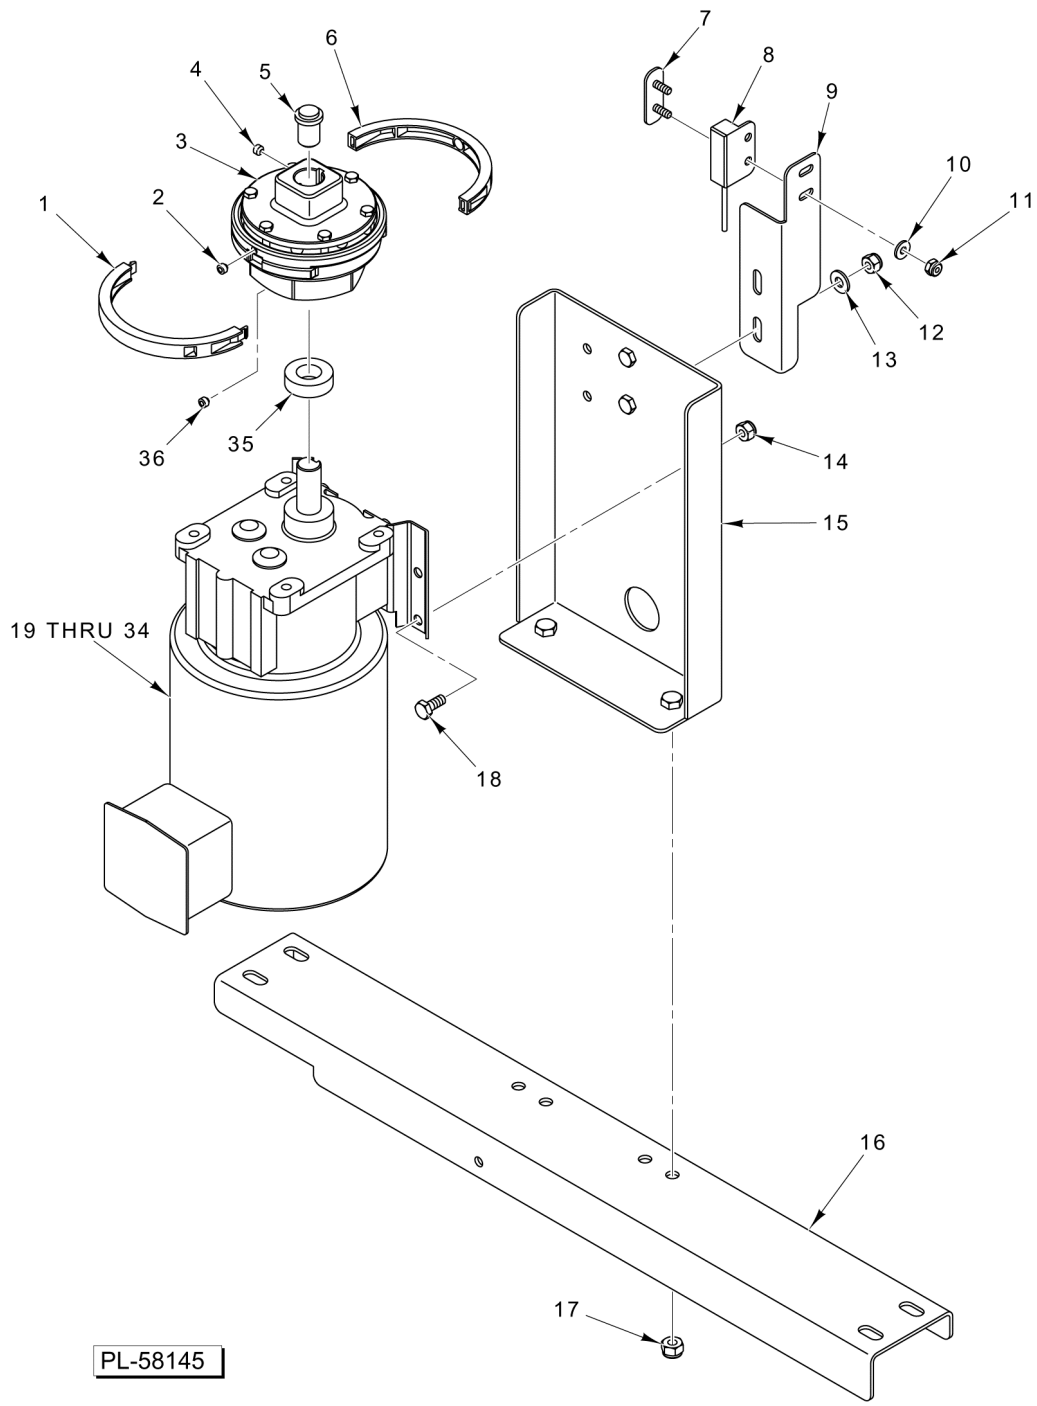

**CONVEYOR DRIVE MOTOR
(AFTER S/N 851029805)**

**CONVEYOR DRIVE MOTOR
(AFTER S/N 851029805)**

ILLUS. PL-58145	PART NO.	NAME OF PART	AMT.
1	00-892024-00001	Ring - Magnet Assy. (Male).....	1
2	SC-075-10	Set Screw 1/4-20 x 3/16 Hex Hdls., Cup Pt.....	2
3	00-749500	Clutch - Detent Assy.....	1
4	SC-050-01	Set Screw 1/4-20 x 1/2 Sq. Hd., Cup Pt. (SST).....	2
5	00-749999	Plug - Clutch Keyway.....	1
6	00-892024-00002	Ring - Magnet Assy. (Female).....	1
7	00-892570	Plate - Sensor Mounting.....	1
8	00-892533	Sensor - Latching Hall.....	1
9	00-892498	Bracket - Sensor.....	1
10	WS-019-20	Washer 0.219 x 0.375 x 0.031 (SST).....	2
11	NS-031-15	Stop Nut 10-24 Hex (SST).....	2
12	NS-047-82	Stop Nut 1/4-20 Hex (SST).....	2
13	WS-017-06	Washer (SST).....	2
14	NS-047-82	Stop Nut 1/4-20 Hex (SST).....	4
15	00-892163	Support - Motor Mounting.....	1
16	00-892162	Support - Motor.....	1
17	NS-036-19	Stop Nut 5/16-18 Hex Special (SST).....	2
18	SC-041-01	Cap Screw 1/4-20 x 3/4 Hex Hd. (SST).....	4
19	00-437044-00001	Motor - Conveyor Drive (208-240/480 V., 60 Hz., 3 Ph.) (C44A).....	1
20	00-437044-00002	Motor - Conveyor Drive (208-240 V., 60 Hz., 1 Ph.) (C44A).....	1
21	00-437044-00003	Motor - Conveyor Drive (200-240 V., 50 Hz., 1 Ph.) (C44A).....	1
22	00-437044-00004	Motor - Conveyor Drive (200-240/380-415 V., 50 Hz., 3 Ph.) (C44A).....	1
23	00-328002-00001	Motor - Conveyor Drive (208-240/480 V., 60 Hz., 3 Ph.) (C44AW).....	1
24	00-328002-00002	Motor - Conveyor Drive (208-240 V., 60 Hz., 1 Ph.) (C44AW).....	1
25	00-328002-00003	Motor - Conveyor Drive (208-240 V., 50 Hz., 3 Ph.) (C44AW).....	1
26	00-328002-00004	Motor - Conveyor Drive (208-240/380-415 V., 50 Hz., 3 Ph.) (C44AW).....	1
27	00-437044-00006	Motor - Conveyor Drive (208-240/480 V., 60 Hz., 3 Ph.) (C54A & C64A).....	1
28	00-437044-00007	Motor - Conveyor Drive (208-240 V., 60 Hz., 1 Ph.) (C54A & C64A).....	1
29	00-437044-00008	Motor - Conveyor Drive (200-240 V., 50 Hz., 1 Ph.) (C54A & C64A).....	1
30	00-437044-00009	Motor - Conveyor Drive (200-240/380-415 V., 50 Hz., 3 Ph.) (C54A & C64A).....	1
31	00-437044-00011	Motor - Conveyor Drive (208-240/480 V., 60 Hz., 3 Ph.) (C88A).....	1
32	00-437044-00012	Motor - Conveyor Drive (208-240 V., 60 Hz., 1 Ph.) (C88A).....	1
33	00-437044-00013	Motor - Conveyor Drive (200-240 V., 50 Hz., 3 Ph.) (C88A).....	1
34	00-437044-00014	Motor - Conveyor Drive (200-240/380-415 V., 50 Hz., 3 Ph.) (C88A).....	1
35	00-749829	Bushing - Thrust.....	1
36	SC-075-10	Set Screw 1/4-20 x 3/16 Hex Hdls., Cup Pt.....	2