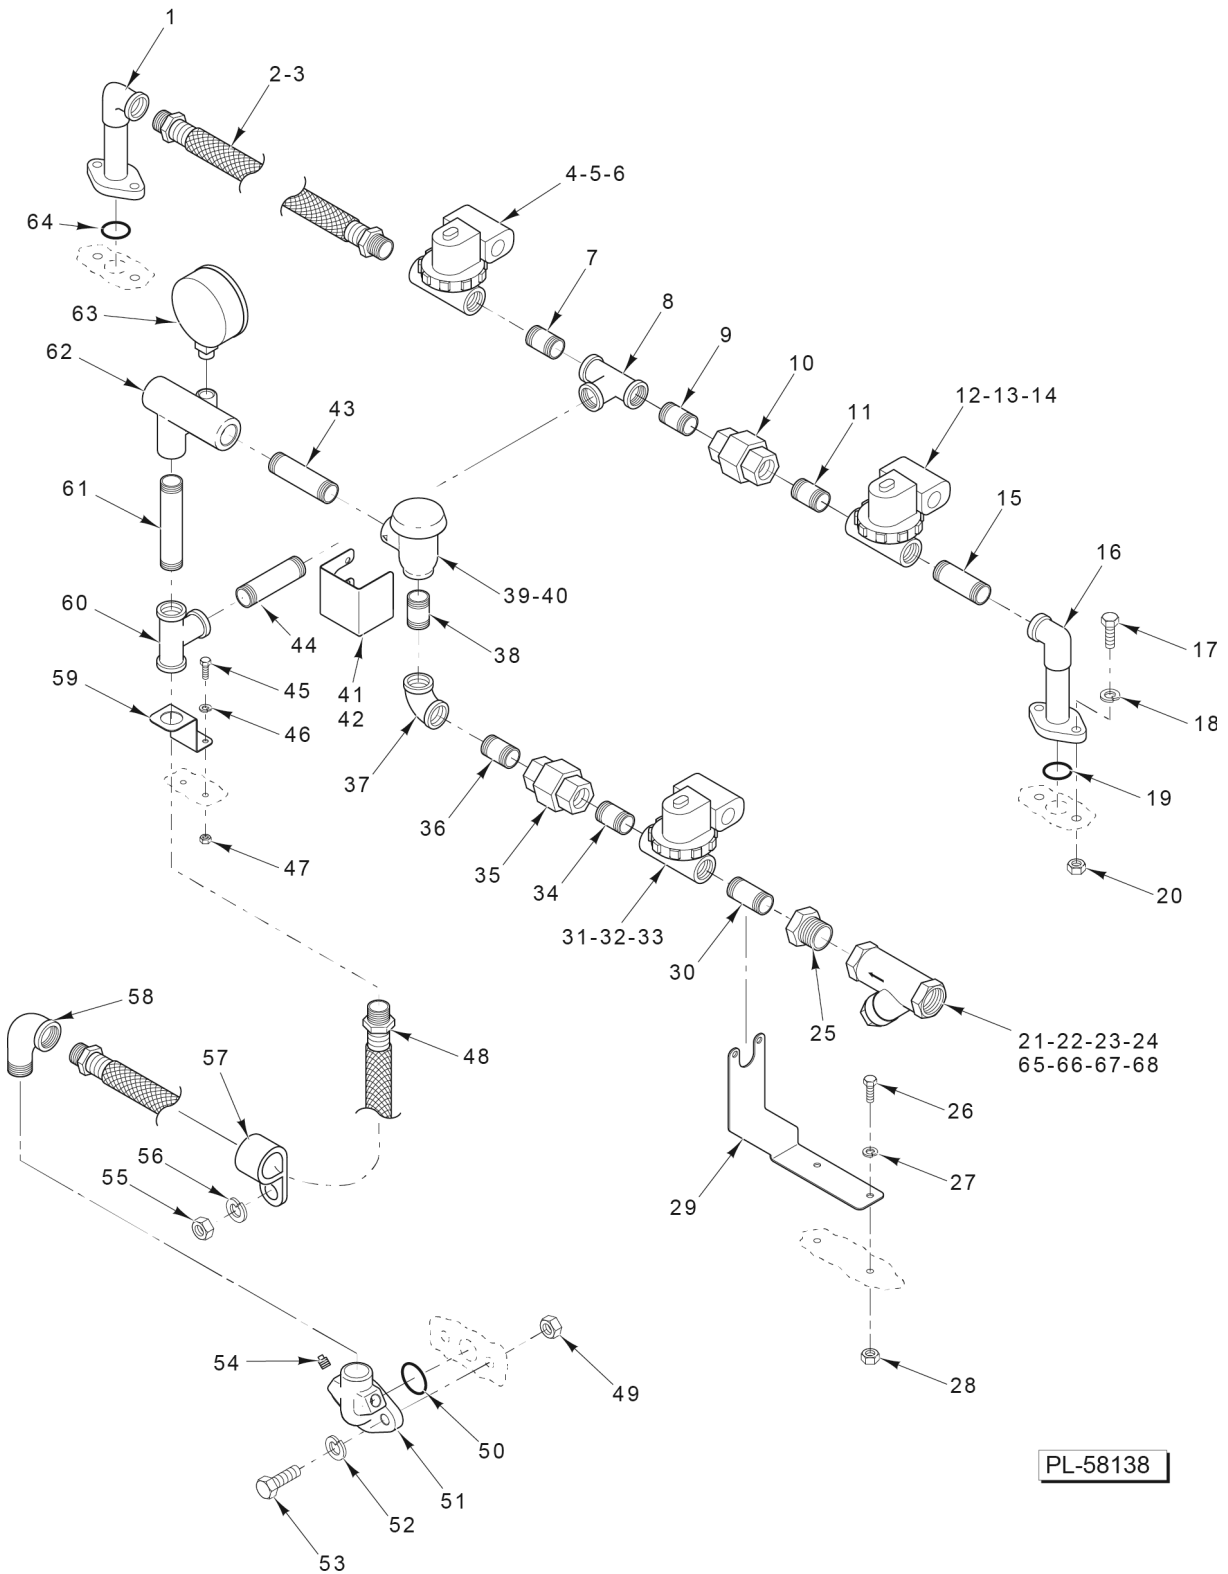

PL-58138

**OUTSIDE RINSE AND FILL PIPING
(WITHOUT BOOSTER)
(C88A)
(STARTING S/N 851052041)**

**OUTSIDE RINSE AND FILL PIPING
(WITHOUT BOOSTER)
(C88A)
(STARTING S/N 851052041)**

ILLUS.	PART NO.	NAME OF PART	AMT.
PL-58138			
1	00-918482	Fill Assy.....	1
2	00-893444-00007	Hose - Braided Water 1/2 x 58 In. (SST) (R-L).....	1
3	00-918390-00007	Hose - Braided Water 1/2 x 48 In. (SST) (L-R).....	1
4	00-435968-00001	Valve - Solenoid (1/2 In.) (Incls. Item 5).....	1
5	00-271839-00001	Coil - Solenoid Valve.....	1
6	00-271837	Service Kit - Solenoid Valve.....	1
7	FP-040-71	Pipe 1/2 x 3 3/4 TBE (Brass).....	1
8	FP-019-21	Tee - Pipe 1/2 x 1/2 x 1/2 (Brass).....	1
9	FP-040-50	Pipe 1/2 x 2 TBE (Brass).....	1
10	FP-022-12	Union - Pipe (Brass).....	1
11	FP-040-50	Pipe 1/2 x 2 TBE (Brass).....	1
12	00-435968-00001	Valve - Solenoid (1/2 In.) (Incls. Item 13).....	1
13	00-271839-00001	Coil - Solenoid Valve.....	1
14	00-271837	Service Kit - Solenoid Valve.....	1
15	FP-040-62	Pipe 1/2 x 3 TBE (Brass).....	1
16	00-918482	Fill Assy.....	1
17	SC-041-15	Cap Screw 5/16-18 x 1-1/4 Hex Hd. (SST).....	2
18	WL-006-23	Lockwasher 5/16 Helical.....	2
19	00-067500-00012	O-Ring.....	1
20	NS-031-29	Stop Nut 5/16-18 Hex (SST).....	2
*21	00-186922	Strainer - Line (3/4 In.) (Brass) (Kitz) (Incls. Items 22, 23, & 24) (Alternate to Item 65)	1
22	00-186923	Plug - Branch.....	1
23	00-186924	Gasket - Branch Plug.....	1
24	00-186925	Screen - Line Strainer.....	1
25	FP-027-22	Bushing - Pipe 3/4 to 1/2 (Brass).....	1
26	SC-041-15	Cap Screw 5/16-18 x 1-1/4 Hex Hd. (SST).....	1
27	WL-006-23	Lockwasher 5/16 Helical.....	2
28	NS-031-29	Stop Nut 5/16-18 Hex (SST).....	2
29	00-918560	Bracket - Inlet Piping.....	1
30	FP-040-52	Pipe 1/2 x 2-1/4 TBE (Brass).....	1
31	00-435968-00001	Valve - Solenoid (1/2 In.) (Incls. Item 32).....	1
32	00-271839-00001	Coil - Solenoid Valve.....	1
33	00-271837	Service Kit - Solenoid Valve.....	1
34	FP-040-42	Pipe 1/2 x 1 1/4 TBE (Brass).....	1
35	FP-022-12	Union - Pipe (Brass).....	1
36	FP-040-42	Pipe 1/2 x 1 1/4 TBE (Brass).....	1
37	FP-015-16	Elbow - Pipe 1/2 x 90 Deg. (Brass).....	1
38	FP-040-50	Pipe 1/2 x 2 TBE (Brass).....	1
39	00-292909-00002	Vacuum Breaker 1/2 In.....	1
40	00-292910	Service Kit - Vacuum Breaker.....	1
41	00-918598	Deflector (Vacuum Breaker).....	1
42	00-113703	Tie - Cable.....	2
43	FP-040-71	Pipe 1/2 x 3 3/4 TBE (Brass).....	1
44	FP-040-69	Pipe 1/2 x 3-1/2 TBE (Brass).....	1
45	SC-041-15	Cap Screw 5/16-18 x 1-1/4 Hex Hd. (SST).....	2
46	WL-006-23	Lockwasher 5/16 Helical.....	2
47	NS-031-29	Stop Nut 5/16-18 Hex (SST).....	2
48	00-918390-00004	Hose - Braided Water 1/2 x 12-1/2 In. (SST).....	1
49	NS-031-29	Stop Nut 5/16-18 Hex (SST).....	2
50	00-067500-00012	O-Ring.....	1
51	00-918494	Manifold - Outside Rinse.....	1
52	WL-006-23	Lockwasher 5/16 Helical.....	2
53	SC-041-15	Cap Screw 5/16-18 x 1-1/4 Hex Hd. (SST).....	2
54	FP-028-03	Pipe Plug 1/8 Sq. Hd. (Brass).....	2
55	NS-015-01	Nut 1/4-20 Hex (SST).....	2