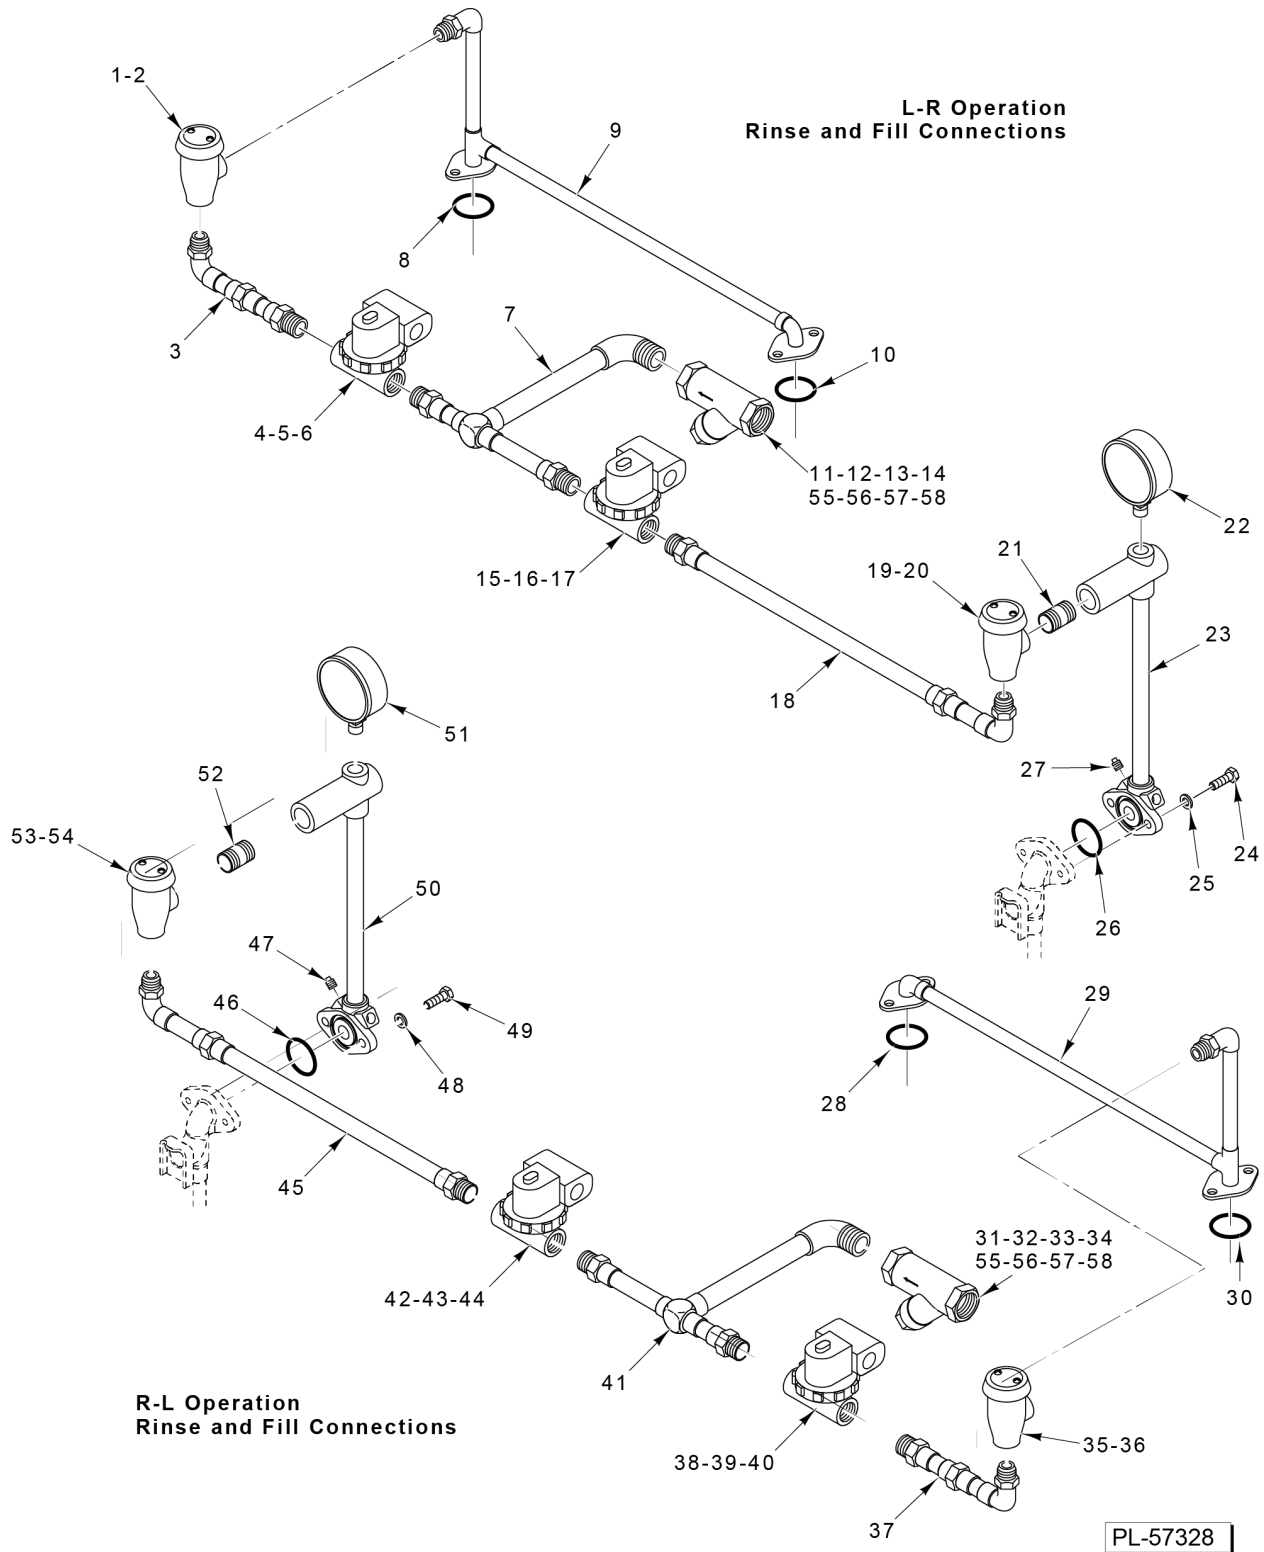

**OUTSIDE RINSE AND FILL PIPING
(C64A)
(S/N 851041605 THRU 851051346)**

**OUTSIDE RINSE AND FILL PIPING
(C64A)
(S/N 851041605 THRU 851051346)**

ILLUS. PL-57328	PART NO.	NAME OF PART	AMT.
1	00-292909-00002	Vacuum Breaker (1/2 In.).....	1
2	00-292910	Service Kit - Vacuum Breaker.....	1
3	00-893430	Piping - Outside Sub-Assy.....	1
4	00-435968-00001	Solenoid Valve (1/2 In.) (120 V.) (Incls. Item 5).....	1
5	00-271839-00001	Coil - Solenoid Valve.....	1
6	00-271837	Service Kit - Solenoid Valve.....	1
7	00-893428	Piping - Outside Sub-Assy.....	1
8	00-067500-00012	O-Ring.....	1
9	00-893431	Piping - Outside Sub-Assy.....	1
10	00-067500-00012	O-Ring.....	1
*11	00-186922	Strainer - Line (3/4 In.) (Brass) (Kitz) (Incls. Items 12, 13, & 14) (Alternate to item 55)	1
12	00-186923	Plug - Branch.....	1
13	00-186924	Gasket - Branch Plug.....	1
14	00-186925	Screen - Line Strainer.....	1
15	00-435968-00001	Solenoid Valve (1/2 In.) (120 V.) (Incls. Item 16).....	1
16	00-271839-00001	Coil - Solenoid Valve.....	1
17	00-271837	Service Kit - Solenoid Valve.....	1
18	00-893396-00002	Piping - Outside Sub-Assy.....	1
19	00-292909-00002	Vacuum Breaker (1/2 In.).....	1
20	00-292910	Service Kit - Vacuum Breaker.....	1
21	FP-054-10	Pipe 1/2 x 1 1/2 TBE.....	1
22	00-918460	Gauge - Water Pressure.....	1
23	00-893356	Manifold - Outside Rinse Piping.....	1
24	SC-041-12	Cap Screw 5/16-18 x 7/8 Hex Hd. (SST).....	2
25	WL-006-23	Lockwasher 5/16 Helical.....	2
26	00-067500-00012	O-Ring.....	1
27	FP-028-03	Pipe Plug 1/8 Sq. Hd. (Brass).....	2
28	00-067500-00012	O-Ring.....	1
29	00-893431-00002	Piping - Outside Sub-Assy.....	1
30	00-067500-00012	O-Ring.....	1
*31	00-186922	Strainer - Line (3/4 In.) (Brass) (Kitz) (Incls. Items 32, 33, & 34) (Alternate to item 55)	1
32	00-186923	Plug - Branch.....	1
33	00-186924	Gasket - Branch Plug.....	1
34	00-186925	Screen - Line Strainer.....	1
35	00-292909-00002	Vacuum Breaker (1/2 In.).....	1
36	00-292910	Service Kit - Vacuum Breaker.....	1
37	00-893430	Piping - Outside Sub-Assy.....	1
38	00-435968-00001	Solenoid Valve (1/2 In.) (120 V.) (Incls. Item 39).....	1
39	00-271839-00001	Coil - Solenoid Valve.....	1
40	00-271837	Service Kit - Solenoid Valve.....	1
41	00-893428-00002	Piping - Outside Sub-Assy.....	1
42	00-435968-00001	Solenoid Valve (1/2 In.) (120 V.) (Incls. Item 43).....	1
43	00-271839-00001	Coil - Solenoid Valve.....	1
44	00-271837	Service Kit - Solenoid Valve.....	1
45	00-893396-00002	Piping - Outside Sub-Assy.....	1
46	00-067500-00012	O-Ring.....	1
47	FP-028-03	Pipe Plug 1/8 Sq. Hd. (Brass).....	2
48	WL-006-23	Lockwasher 5/16 Helical.....	2
49	SC-041-12	Cap Screw 5/16-18 x 7/8 Hex Hd. (SST).....	2
50	00-893356	Manifold - Outside Rinse Piping.....	1
51	00-918460	Gauge - Water Pressure.....	1
52	FP-054-10	Pipe 1/2 x 1 1/2 TBE.....	1
53	00-292909-00002	Vacuum Breaker (1/2 In.).....	1
54	00-292910	Service Kit - Vacuum Breaker.....	1
*55	00-186922	Strainer - Line (3/4 In.) (Brass) (Apollo / Conbraco) (Incls. Items 56, 57, & 58) (Alternate to Items 11 & 31).....	1