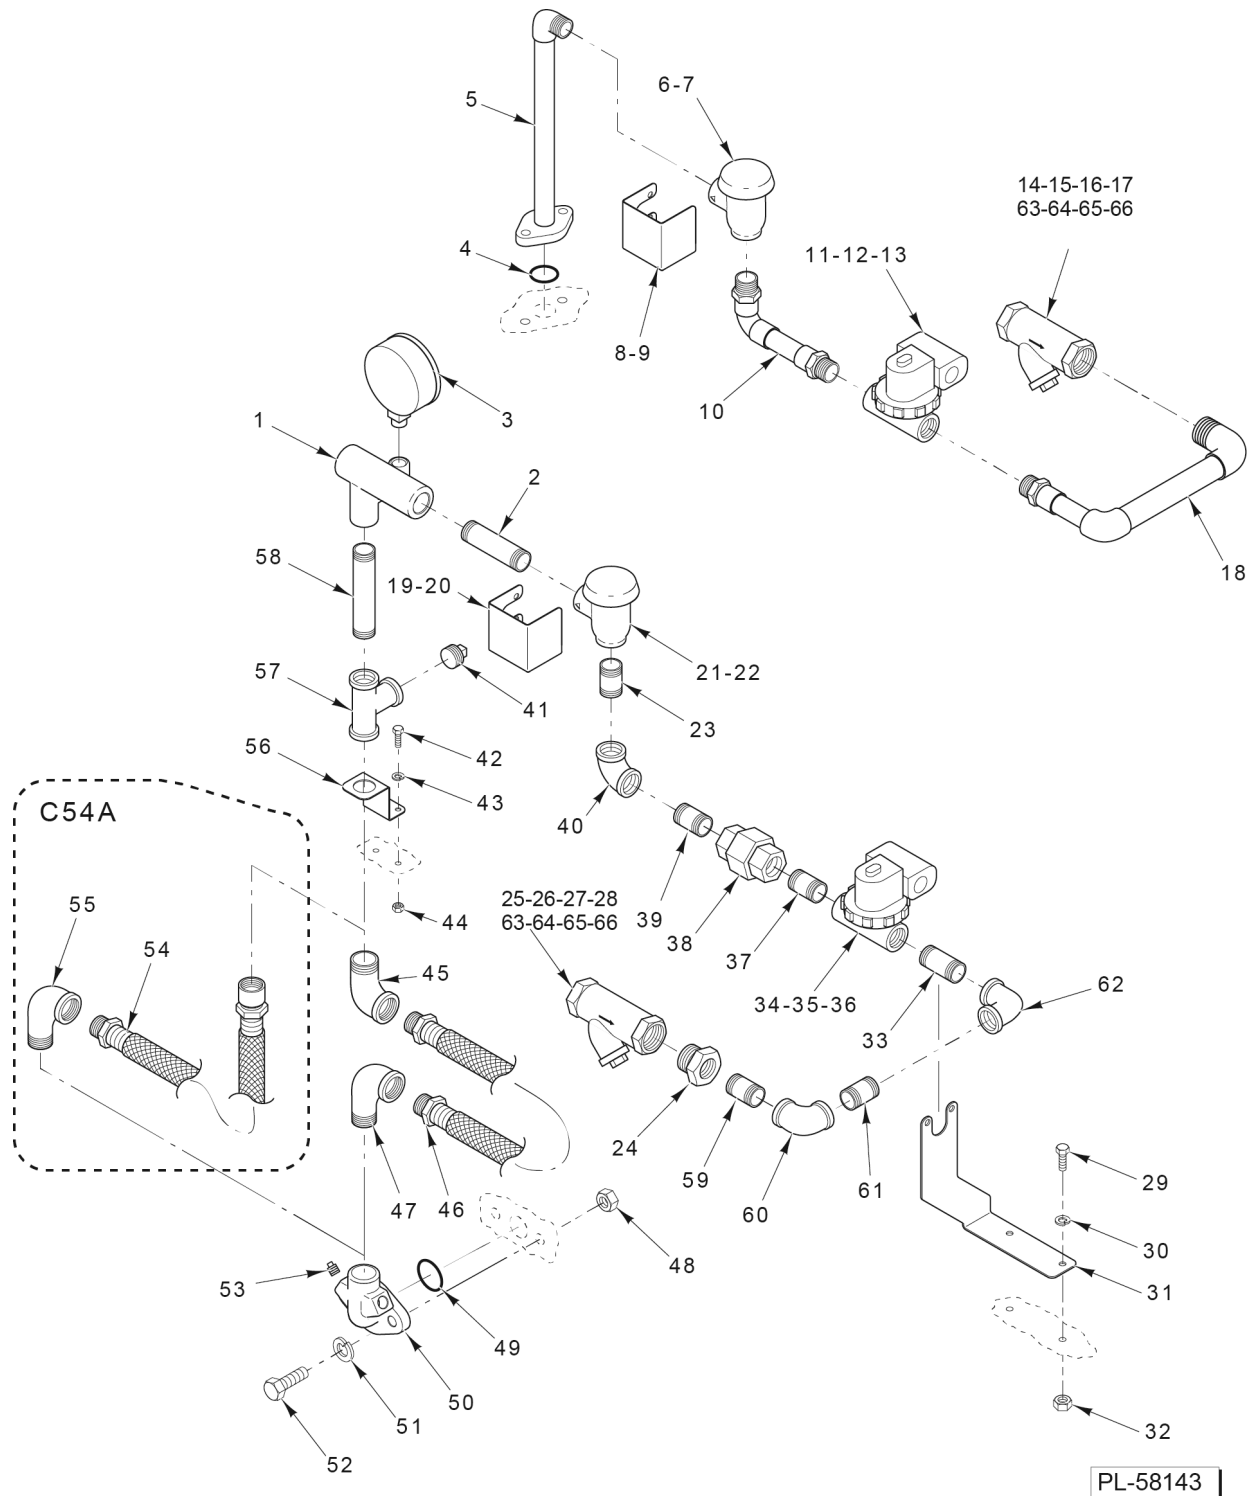

**OUTSIDE RINSE AND FILL PIPING
(WITHOUT BOOSTER)
(C44A, C44AW & C54A L-R)
(STARTING S/N 851051302) SEPARATE CONNECTIONS)**

**OUTSIDE RINSE AND FILL PIPING
(WITHOUT BOOSTER)
(C44A, C44AW & C54A L-R)
(STARTING S/N 851051302) SEPARATE CONNECTIONS)**

ILLUS.	PART NO.	NAME OF PART	AMT.
PL-58143			
1	00-918392	Manifold - Final Rinse.....	1
2	FP-040-71	Pipe 1/2 x 3 3/4 TBE (Brass).....	1
3	00-918460	Gauge - Water Pressure.....	1
4	00-067500-00012	O-Ring.....	1
5	00-813541	Piping - Outside Fill Assy.....	1
6	00-292909-00002	Vacuum Breaker 1/2 In.....	1
7	00-292910	Service Kit - Vacuum Breaker.....	1
8	00-918598	Deflector (Vacuum Breaker).....	1
9	00-113703	Tie - Cable.....	2
10	00-893394-00002	Piping - Outside Assy.....	1
11	00-435968-00001	Valve - Solenoid (1/2 In.) (Incls. Item 12).....	1
12	00-271839-00001	Coil - Solenoid Valve.....	1
13	00-271837	Service Kit - Solenoid Valve.....	1
*14	00-186922	Strainer - Line (3/4 In.) (Brass) (Kitz) (Incls. Items 15, 16, & 17) (Alternate to Item 63)	1
15	00-186923	Plug - Branch.....	1
16	00-186924	Gasket - Branch Plug.....	1
17	00-186925	Screen - Line Strainer.....	1
18	00-893398	Piping - Outside Assy.....	1
19	00-918598	Deflector (Vacuum Breaker).....	1
20	00-113703	Tie - Cable.....	2
21	00-292909-00002	Vacuum Breaker 1/2 In.....	1
22	00-292910	Service Kit - Vacuum Breaker.....	1
23	FP-040-50	Pipe 1/2 x 2 TBE (Brass).....	1
24	FP-027-22	Bushing - Pipe 3/4 to 1/2.....	1
*25	00-186922	Strainer - Line (3/4 In.) (Brass) (Kitz) (Incls. Items 26, 27, & 28) (Alternate to Item 63)	1
26	00-186923	Plug - Branch.....	1
27	00-186924	Gasket - Branch Plug.....	1
28	00-186925	Screen - Line Strainer.....	1
29	SC-041-15	Cap Screw 5/16-18 x 1-1/4 Hex Hd. (SST).....	2
30	WL-006-23	Lockwasher 5/16 Helical.....	2
31	00-918560	Bracket - Piping Inlet Booster.....	1
32	NS-031-29	Stop Nut 5/16-18 Hex (SST).....	2
33	FP-040-71	Pipe 1/2 x 3 3/4 TBE (Brass).....	1
34	00-435968-00001	Valve - Solenoid (1/2 In.) (Incls. Items 35).....	1
35	00-271839-00001	Coil - Solenoid Valve.....	1
36	00-271837	Service Kit - Solenoid Valve.....	1
37	FP-040-42	Pipe 1/2 x 11/4 TBE (Brass).....	1
38	FP-022-12	Union - Pipe (Brass).....	1
39	FP-040-42	Pipe 1/2 x 11/4 TBE (Brass).....	1
40	FP-015-16	Elbow - Pipe 1/2 x 90 Deg. (Brass).....	1
41	FP-028-15	Pipe Plug 1/2 Sq. Hd. (Brass).....	1
42	SC-041-15	Cap Screw 5/16-18 x 1-1/4 Hex Hd. (SST).....	2
43	WL-006-23	Lockwasher 5/16 Helical.....	2
44	NS-031-29	Stop Nut 5/16-18 Hex (SST).....	2
45	FP-015-17	Elbow - Pipe 1/2 x 90 Deg. (Brass) (C44A).....	1
46	00-918390-00004	Hose - Braided Water 1/2 x 12 In. (SST) (C44A).....	1
47	FP-015-17	Elbow - Pipe 1/2 x 90 Deg. (Brass) (C44A).....	1
48	NS-031-29	Stop Nut 5/16-18 Hex (SST).....	2
49	00-067500-00012	O-Ring.....	1
50	00-918494	Manifold - Rinse Outside.....	1
51	WL-006-23	Lockwasher 5/16 Helical.....	2
52	SC-041-15	Cap Screw 5/16-18 x 1-1/4 Hex Hd. (SST).....	2
53	FP-028-03	Pipe Plug 1/8 Sq. Hd. (Brass).....	1
54	00-918390-00006	Hose - Braided Water 1/2 x 22 In. (SST) (C54A).....	1
55	FP-015-17	Elbow - Pipe 1/2 x 90 Deg. (Brass) (C54A).....	1