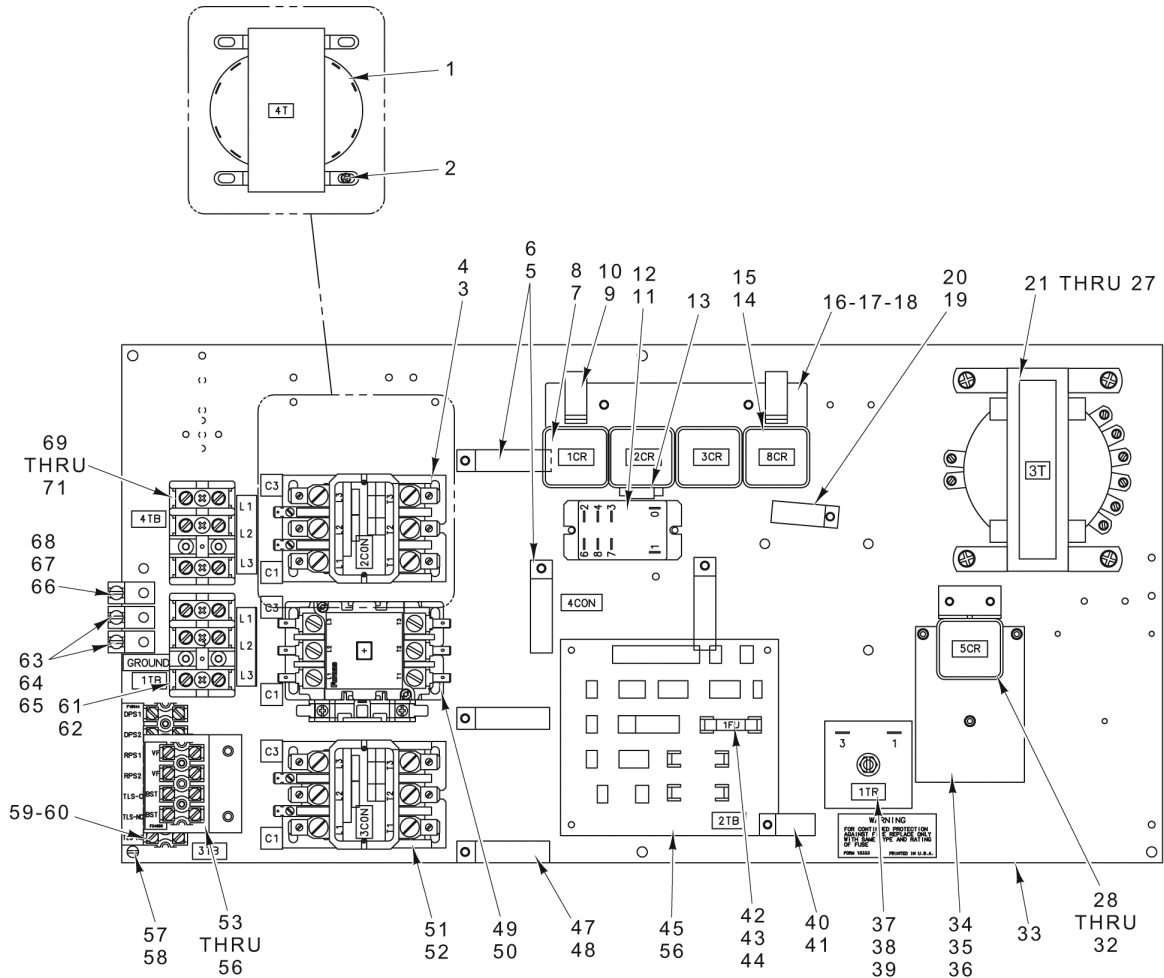

**CONVEYOR MOTOR/CLUTCH ASSEMBLY  
(AFTER S/N 851029805)**

**CONVEYOR MOTOR/CLUTCH ASSEMBLY  
(AFTER S/N 851029805)**

ILLUS. PL-56163	PART NO.	NAME OF PART	AMT.
1	SC-124-20	Shoulder Screw 3/8-16 (1/2 D x 1 1/2 L) Hex Hd. (SST).....	1
2	00-474660	Slide - Drive Crank.....	1
3	00-012430-00039	Key.....	1
4	SC-050-01	Set Screw 1/4-20 x 1/2 Sq. Hd., Cup Pt. (SST).....	2
5	00-274748	Seal - Labyrinth.....	1
6	SC-041-13	Cap Screw 5/16-18 x 1 Hex Hd. (SST).....	4
7	00-328077	Bracket - Reinforcement.....	1
8	WS-017-08	Washer (0.328 x 0.625 x 0.062) (SST).....	4
9	WL-006-23	Lockwasher 5/16 Helical (SST).....	AR
10	NS-031-29	Stop Nut 5/16-18 Hex (SST).....	4
11	SC-075-10	Set Screw 1/4-20 x 3/16 Hex Hd., Cup Pt.....	1
12	00-012430-00093	Key 3/16 x 3/16 x 1.....	1
13	00-270939	Seal - Lower Housing.....	1
14	00-270937	Shaft - Crank.....	1
15	BB-021-19	Ball Bearing - Hoover NSK 6003.....	1
16	00-436879	Spacer - Bearing.....	1
17	00-270942	Gasket.....	1
18	00-274749	Housing Assy. (Incls. Items 5, 11 thru 16, 19, & 20).....	1
19	BB-021-19	Ball Bearing - Hoover NSK 6003.....	1
20	00-270940	Seal - Upper Housing.....	1
21	NS-048-86	Lock Nut 3/8-16 Flexloc (SST).....	AR
22	00-749978	Arm - Crank.....	1

PL-58146

**C-LINE CLUTCH SUPPLEMENT  
(AFTER S/N 851029805)**

**C-LINE CLUTCH SUPPLEMENT  
(AFTER S/N 851029805)**

ILLUS.	PART NO.	NAME OF PART	AMT.
PL-58146			
1	00-892102	Insulator - Control Board.....	1
2	00-118349-00003	Spacer - Control Panel.....	4
3	00-892107	Control Board - Clutch Assy.....	1
4	00-813799	Spacer.....	4
5	NS-031-50	Stop Nut 6-32 Hex (SST).....	4
	00-892235	Spacer - Nylon 5/16 (Snap-In).....	1