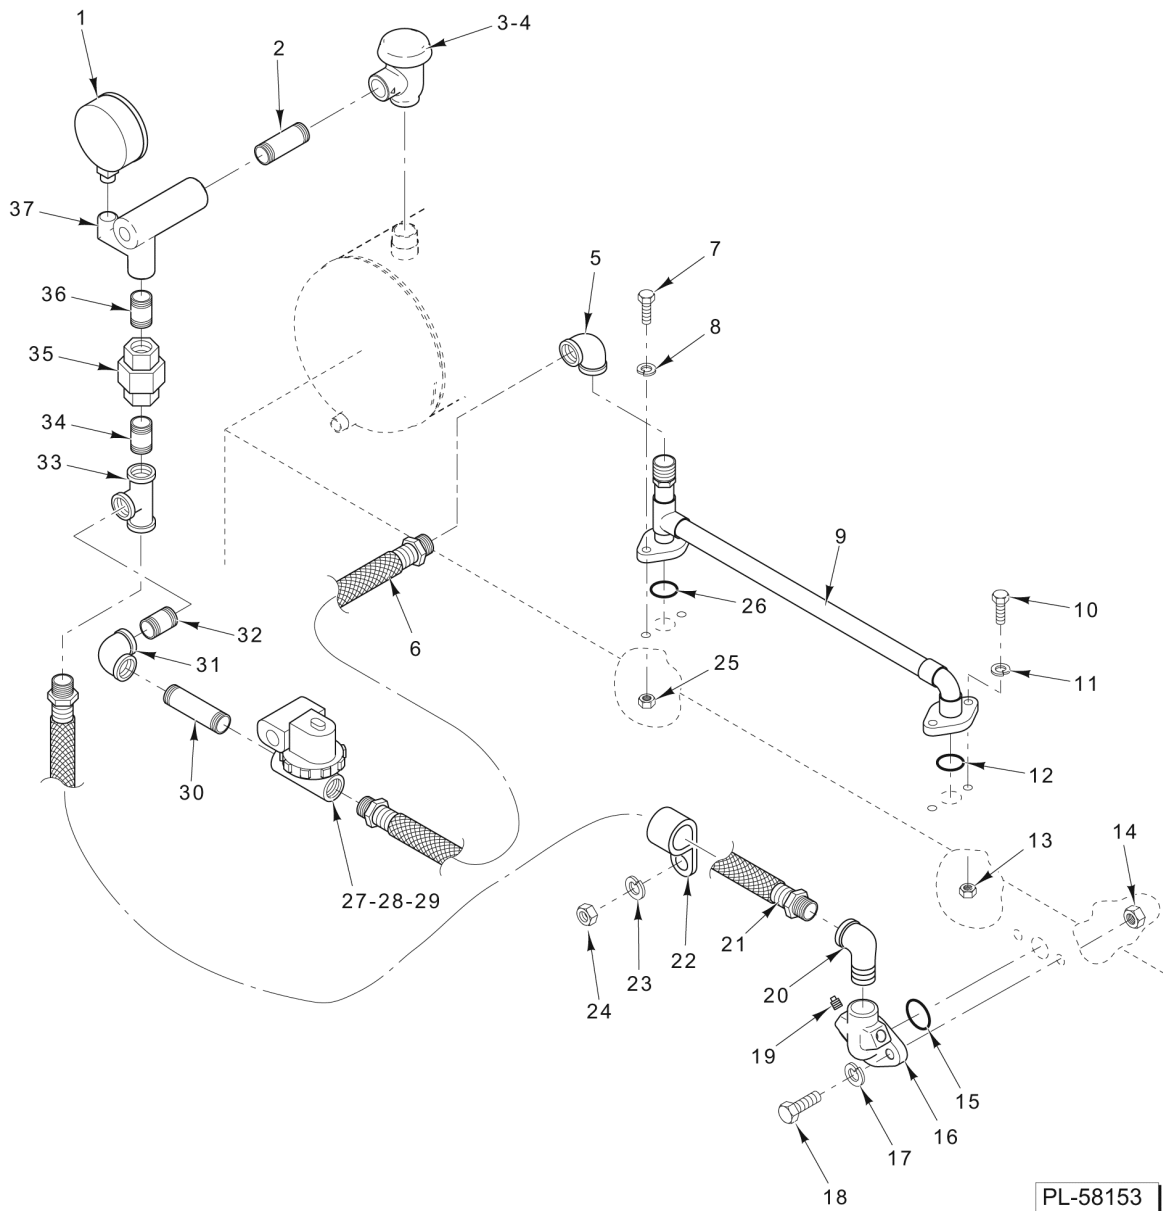

**OUTSIDE RINSE AND FILL PIPING
(W/BOOSTER)
(C64A R-L)
(STARTING S/N 851051347)**

**OUTSIDE RINSE AND FILL PIPING
(W/BOOSTER)
(C64A R-L)
(STARTING S/N 851051347)**

ILLUS. PL-58153	PART NO.	NAME OF PART	AMT.
1	00-918460	Gauge - Water Pressure.....	1
2	FP-040-54	Pipe 1/2 x 2-1/2 TBE (Brass).....	1
3	00-292909-00002	Vacuum Breaker 1/2 In.....	1
4	00-292910	Service Kit - Vacuum Breaker.....	1
5	FP-015-16	Elbow - Pipe 1/2 x 90 Deg. (Brass).....	1
6	00-918390-00002	Hose - Braided Water 1/2 x 8-1/4 In. (SST).....	1
7	SC-041-15	Cap Screw 5/16-18 x 1-1/4 Hex Hd. (SST).....	2
8	WL-006-23	Lockwasher 5/16 Helical.....	2
9	00-918426	Piping - Outside.....	1
10	SC-041-15	Cap Screw 5/16-18 x 1-1/4 Hex Hd. (SST).....	2
11	WL-006-23	Lockwasher 5/16 Helical.....	2
12	00-067500-00012	O-Ring.....	1
13	NS-031-29	Stop Nut 5/16-18 Hex (SST).....	2
14	NS-031-29	Stop Nut 5/16-18 Hex (SST).....	2
15	00-067500-00012	O-Ring.....	1
16	00-918494	Manifold - Outside Rinse.....	1
17	WL-006-23	Lockwasher 5/16 Helical.....	2
18	SC-041-15	Cap Screw 5/16-18 x 1-1/4 Hex Hd. (SST).....	2
19	FP-028-03	Pipe Plug 1/8 Sq. Hd. (Brass).....	2
20	FP-015-17	Elbow - Pipe 1/2 x 90 Deg. (Brass).....	1
21	00-893444-00007	Hose - Braided Water 1/2 x 58 In. (SST).....	1
22	FE-006-47	Clamp.....	2
23	WS-006-17	Lockwasher 1/4 Helical.....	2
24	NS-015-01	Nut 1/4-20 Hex (SST).....	2
25	NS-031-29	Stop Nut 5/16-18 Hex (SST).....	2
26	00-067500-00012	O-Ring.....	1
27	00-435968-00001	Valve - Solenoid (1/2 In.) (Incls. Item 28).....	1
28	00-271839-00001	Coil - Solenoid Valve.....	1
29	00-271837	Service Kit - Solenoid Valve.....	1
30	FP-040-54	Pipe 1/2 x 2-1/2 TBE (Brass).....	1
31	FP-015-16	Elbow - Pipe 1/2 x 90 Deg. (Brass).....	1
32	FP-040-42	Pipe 1/2 x 11/4 TBE (Brass).....	1
33	FP-019-21	Tee - Pipe 1/2 x 1/2 x 1/2 (Brass).....	1
34	FP-040-42	Pipe 1/2 x 11/4 TBE (Brass).....	1
35	FP-022-12	Union - Pipe (Brass).....	1
36	FP-040-42	Pipe 1/2 x 11/4 TBE (Brass).....	1
37	00-918392	Manifold - Final Rinse.....	1