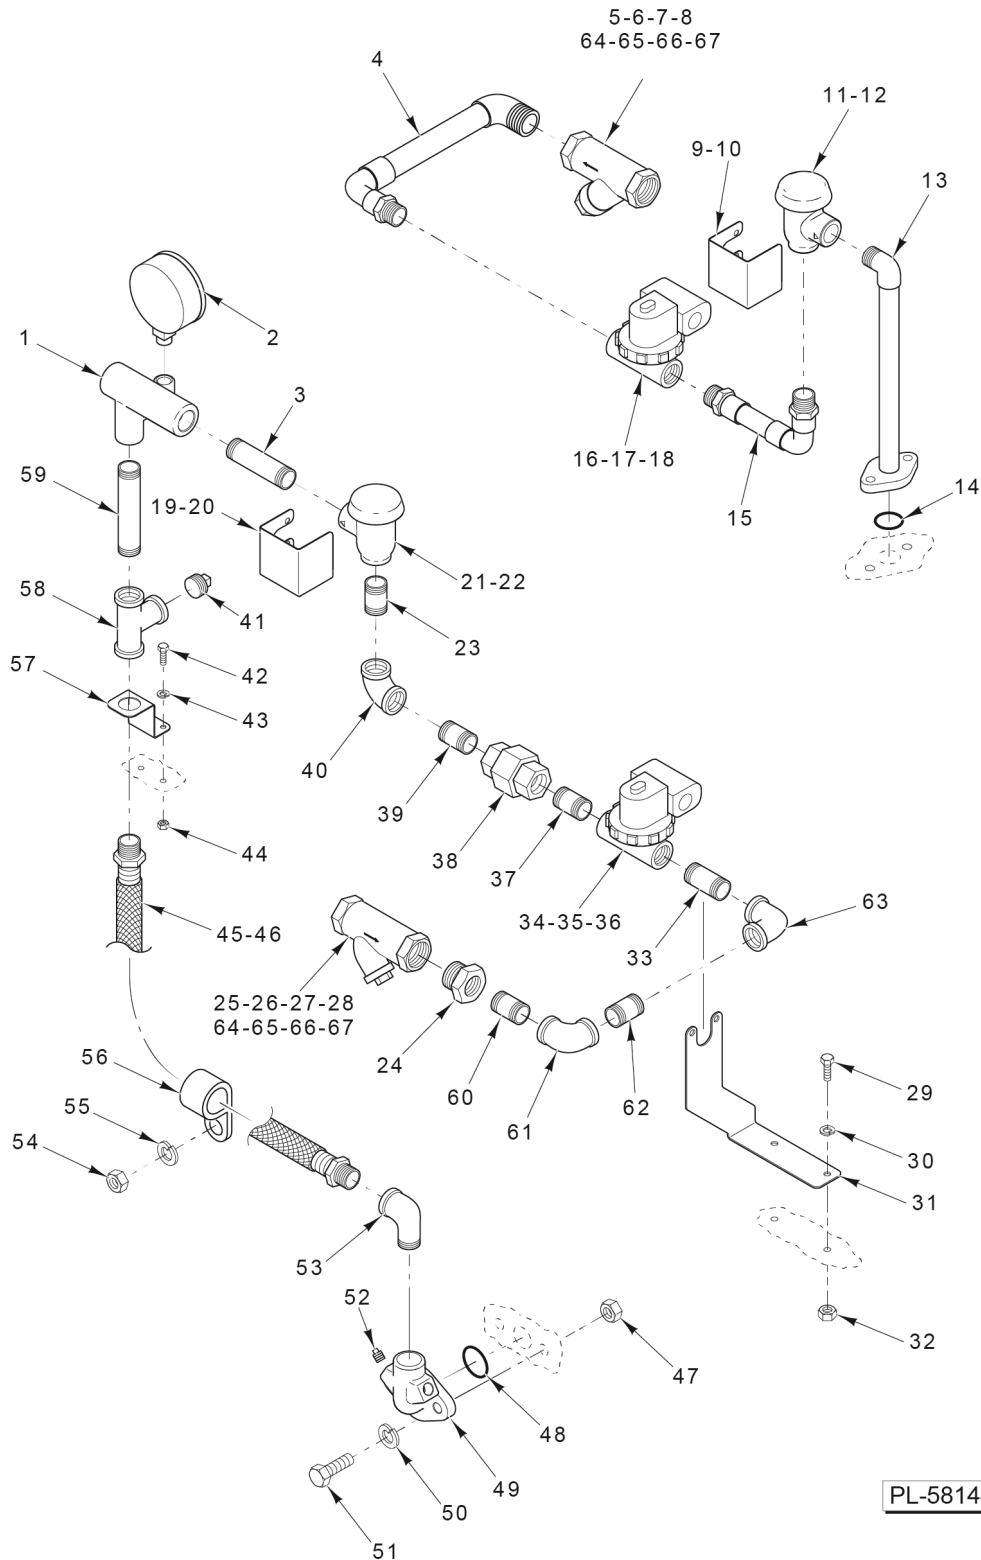

PL-58144

**OUTSIDE RINSE AND FILL PIPING
(WO/BOOSTER)
(C44A , C44AW & C54A R-L)
(STARTING S/N 851051302)
(SEPARATE CONNECTION)**

**OUTSIDE RINSE AND FILL PIPING
(WO/BOOSTER)
(C44A , C44AW & C54A R-L)
(STARTING S/N 851051302)
(SEPARATE CONNECTION)**

ILLUS. PL-58144	PART NO.	NAME OF PART	AMT.
1	00-918392	Manifold - Final Rinse.....	1
2	00-918460	Gauge - Water Pressure.....	1
3	FP-040-71	Pipe 1/2 x 3 3/4 TBE (Brass).....	1
4	00-893398	Piping - Outside Assy.....	1
*5	00-186922	Strainer - Line (3/4 In.) (Brass) (Kitz) (Incls. Items 6, 7, & 8) (Alternate to Item 64)	1
6	00-186923	Plug - Branch.....	1
7	00-186924	Gasket - Branch Plug.....	1
8	00-186925	Screen - Line Strainer.....	1
9	00-918598	Deflector (Vacuum Breaker).....	1
10	00-113703	Tie - Cable.....	2
11	00-292909-00002	Vacuum Breaker 1/2 In.....	1
12	00-292910	Service Kit - Vacuum Breaker.....	1
13	00-813541	Piping - Outside Fill Assy.....	1
14	00-067500-00012	O-Ring.....	1
15	00-893394-00002	Piping - Outside Assy.....	1
16	00-435968-00001	Valve - Solenoid (1/2 In.) (Incls. Item 17).....	1
17	00-271839-00001	Coil - Solenoid Valve.....	1
18	00-271837	Service Kit - Solenoid Valve.....	1
19	00-918598	Deflector (Vacuum Breaker).....	1
20	00-113703	Tie - Cable.....	2
21	00-292909-00002	Vacuum Breaker 1/2 In.....	1
22	00-292910	Service Kit - Vacuum Breaker.....	1
23	FP-040-50	Pipe 1/2 x 2 TBE (Brass).....	1
24	FP-027-22	Bushing - Pipe 3/4 to 1/2.....	1
*25	00-186922	Strainer - Line (3/4 In.) (Brass) (Kitz) (Incls. Items 26, 27, & 28) (Alternate to Item 64)	1
26	00-186923	Plug - Branch.....	1
27	00-186924	Gasket - Branch Plug.....	1
28	00-186925	Screen - Line Strainer.....	1
29	SC-041-15	Cap Screw 5/16-18 x 1-1/4 Hex Hd. (SST).....	2
30	WL-006-23	Lockwasher 5/16 Helical.....	2
31	00-918560	Bracket - Piping Inlet Booster.....	1
32	NS-031-29	Stop Nut 5/16-18 Hex (SST).....	2
33	FP-040-71	Pipe 1/2 x 3 3/4 TBE (Brass).....	1
34	00-435968-00001	Valve - Solenoid (1/2 In.) (Incls. Item 35).....	1
35	00-271839-00001	Coil - Solenoid Valve.....	1
36	00-271837	Service Kit - Solenoid Valve.....	1
37	FP-040-42	Pipe 1/2 x 1 1/4 TBE (Brass).....	1
38	FP-022-12	Union - Pipe (Brass).....	1
39	FP-040-42	Pipe 1/2 x 1 1/4 TBE (Brass).....	1
40	FP-015-16	Elbow - Pipe 1/2 x 90 Deg. (Brass).....	1
41	FP-028-15	Pipe Plug 1/2 Sq. Hd. (Brass).....	1
42	SC-041-15	Cap Screw 5/16-18 x 1-1/4 Hex Hd. (SST).....	2
43	WL-006-23	Lockwasher 5/16 Helical.....	2
44	NS-031-29	Stop Nut 5/16-18 Hex (SST).....	2
45	00-918390-00007	Hose - Braided Water 1/2 x 48 In. (SST).....	1
46	00-893444-00007	Hose - Braided Water 1/2 x 58 In. (SST) (C54A).....	1
47	NS-031-29	Stop Nut 5/16-18 Hex (SST).....	2
48	00-067500-00012	O-Ring.....	1
49	00-918494	Manifold - Rinse Outside.....	1
50	WL-006-23	Lockwasher 5/16 Helical.....	2
51	SC-041-15	Cap Screw 5/16-18 x 1-1/4 Hex Hd. (SST).....	2
52	FP-028-03	Pipe Plug 1/8 Sq. Hd. (Brass).....	1
53	FP-015-17	Elbow - Pipe 1/2 x 90 Deg. (Brass).....	1
54	NS-015-01	Nut 1/4-20 Hex (SST).....	AR
55	WS-006-17	Lockwasher 1/4 Helical.....	AR