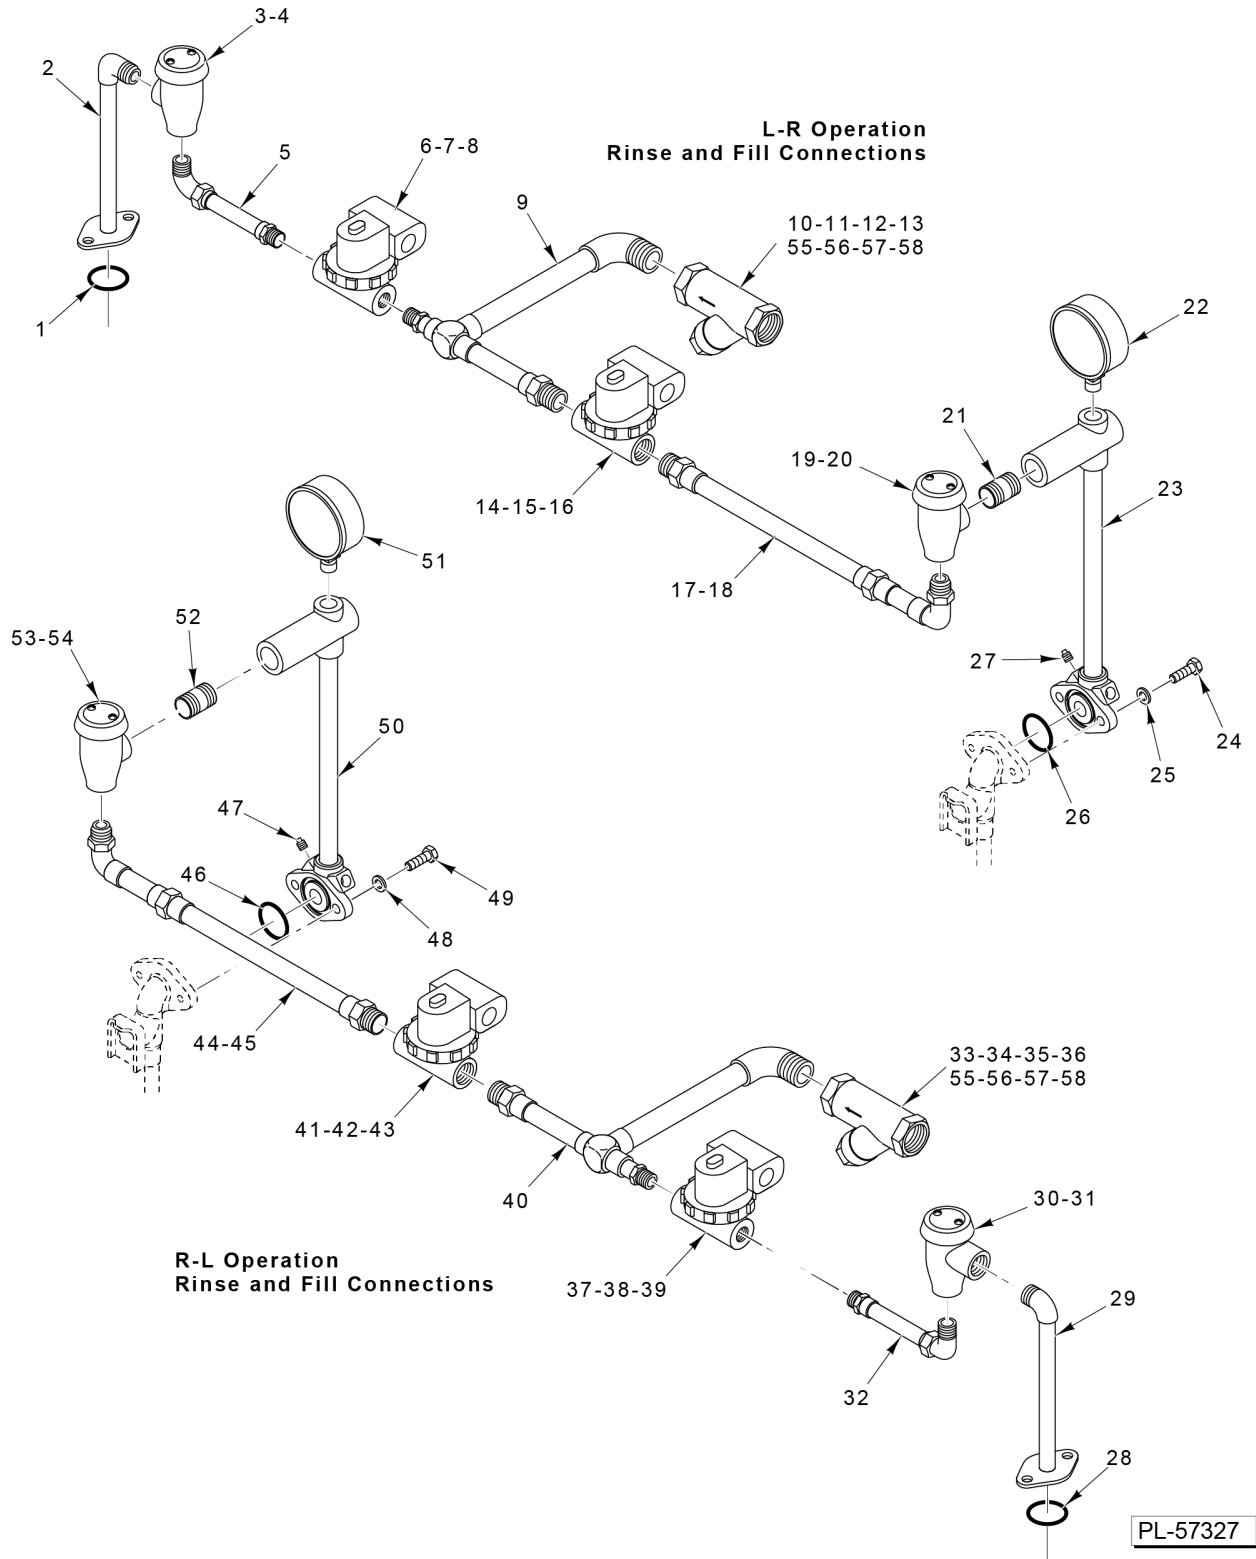

**OUTSIDE RINSE AND FILL PIPING C44A, C44AW
(S/N 8510411605 THRU 851051301 - C54A
(S/N 8510411605 THRU 851051310)**

**OUTSIDE RINSE AND FILL PIPING C44A, C44AW
(S/N 8510411605 THRU 851051301 - C54A
(S/N 8510411605 THRU 851051310)**

ILLUS. PL-57327	PART NO.	NAME OF PART	AMT.
1	00-067500-00012	O-Ring.....	1
2	00-813541	Piping - Fill.....	1
3	00-271008-00002	Vacuum Breaker (3/8 In.).....	1
4	00-274233	Service Kit - Vacuum Breaker.....	1
5	00-893394	Piping - Outside Sub-Assy.....	1
6	00-271006-00001	Solenoid Valve (3/8 In.) (120 V.) (Incls. Item 7).....	1
7	00-271839-00001	Coil - Solenoid Valve.....	1
8	00-271837	Service Kit - Solenoid Valve.....	1
9	00-893395	Piping - Outside Sub-Assy.....	1
*10	00-186922	Strainer - Line (3/4 In.) (Brass) (Kitz) (Incls. Items 11, 12, & 13) (Alternate to Item 55)	1
11	00-186923	Plug - Branch.....	1
12	00-186924	Gasket - Branch Plug.....	1
13	00-186925	Screen - Line Strainer.....	1
14	00-435968-00001	Solenoid Valve (1/2 In.) (120 V.) (Incls. Item 15).....	1
15	00-271839-00001	Coil - Solenoid Valve.....	1
16	00-271837	Service Kit - Solenoid Valve.....	1
17	00-893396-00001	Piping - Outside Sub-Assy. (C44A & C44AW).....	1
18	00-893396-00002	Piping - Outside Sub-Assy. (C54A).....	1
19	00-292909-00002	Vacuum Breaker (1/2 In.).....	1
20	00-292910	Service Kit - Vacuum Breaker.....	1
21	FP-054-10	Pipe 1/2 x 1 1/2 TBE.....	1
22	00-918460	Gauge - Water Pressure.....	1
23	00-893356	Manifold - Outside Rinse Piping.....	1
24	SC-041-12	Cap Screw 5/16-18 x 7/8 Hex Hd. (SST).....	2
25	WL-006-23	Lockwasher 5/16 Helical.....	2
26	00-067500-00012	O-Ring.....	1
27	FP-028-03	Pipe Plug 1/8 Sq. Hd. (Brass).....	2
28	00-067500-00012	O-Ring.....	1
29	00-813541	Piping - Fill.....	1
30	00-271008-00002	Vacuum Breaker (3/8 In.).....	1
31	00-274233	Service Kit - Vacuum Breaker.....	1
32	00-893394	Piping - Outside Sub-Assy.....	1
*33	00-186922	Strainer - Line (3/4 In.) (Brass) (Kitz) (Incls. Items 34, 35, & 36) (Alternate to Item 55)	1
34	00-186923	Plug - Branch.....	1
35	00-186924	Gasket - Branch Plug.....	1
36	00-186925	Screen - Line Strainer.....	1
37	00-271006-00001	Solenoid Valve (3/8 In.) (120 V.) (Incls. Item 38).....	1
38	00-271839-00001	Coil - Solenoid Valve.....	1
39	00-271837	Service Kit - Solenoid Valve.....	1
40	00-893401	Piping - Outside Sub-Assy.....	1
41	00-435968-00001	Solenoid Valve (1/2 In.) (120 V.) (Incls. Item 42).....	1
42	00-271839-00001	Coil - Solenoid Valve.....	1
43	00-271837	Service Kit - Solenoid Valve.....	1
44	00-893396-00001	Piping - Outside Sub-Assy. (C44A & C44AW).....	1
45	00-893396-00002	Piping - Outside Sub-Assy. (C54A).....	1
46	00-067500-00012	O-Ring.....	1
47	FP-028-03	Pipe Plug 1/8 Sq. Hd. (Brass).....	2
48	WL-006-23	Lockwasher 5/16 Helical.....	2
49	SC-041-12	Cap Screw 5/16-18 x 7/8 Hex Hd. (SST).....	2
50	00-893356	Manifold - Outside Rinse Piping.....	1
51	00-918460	Gauge - Water Pressure.....	1
52	FP-054-10	Pipe 1/2 x 1 1/2 TBE.....	1
53	00-292909-00002	Vacuum Breaker (1/2 In.).....	1
54	00-292910	Service Kit - Vacuum Breaker.....	1
*55	00-186922	Strainer - Line (3/4 In.) (Brass) (Apollo / Conbraco) (Incls. Items 56, 57, & 58) (Alternate to Items 10 & 33).....	1