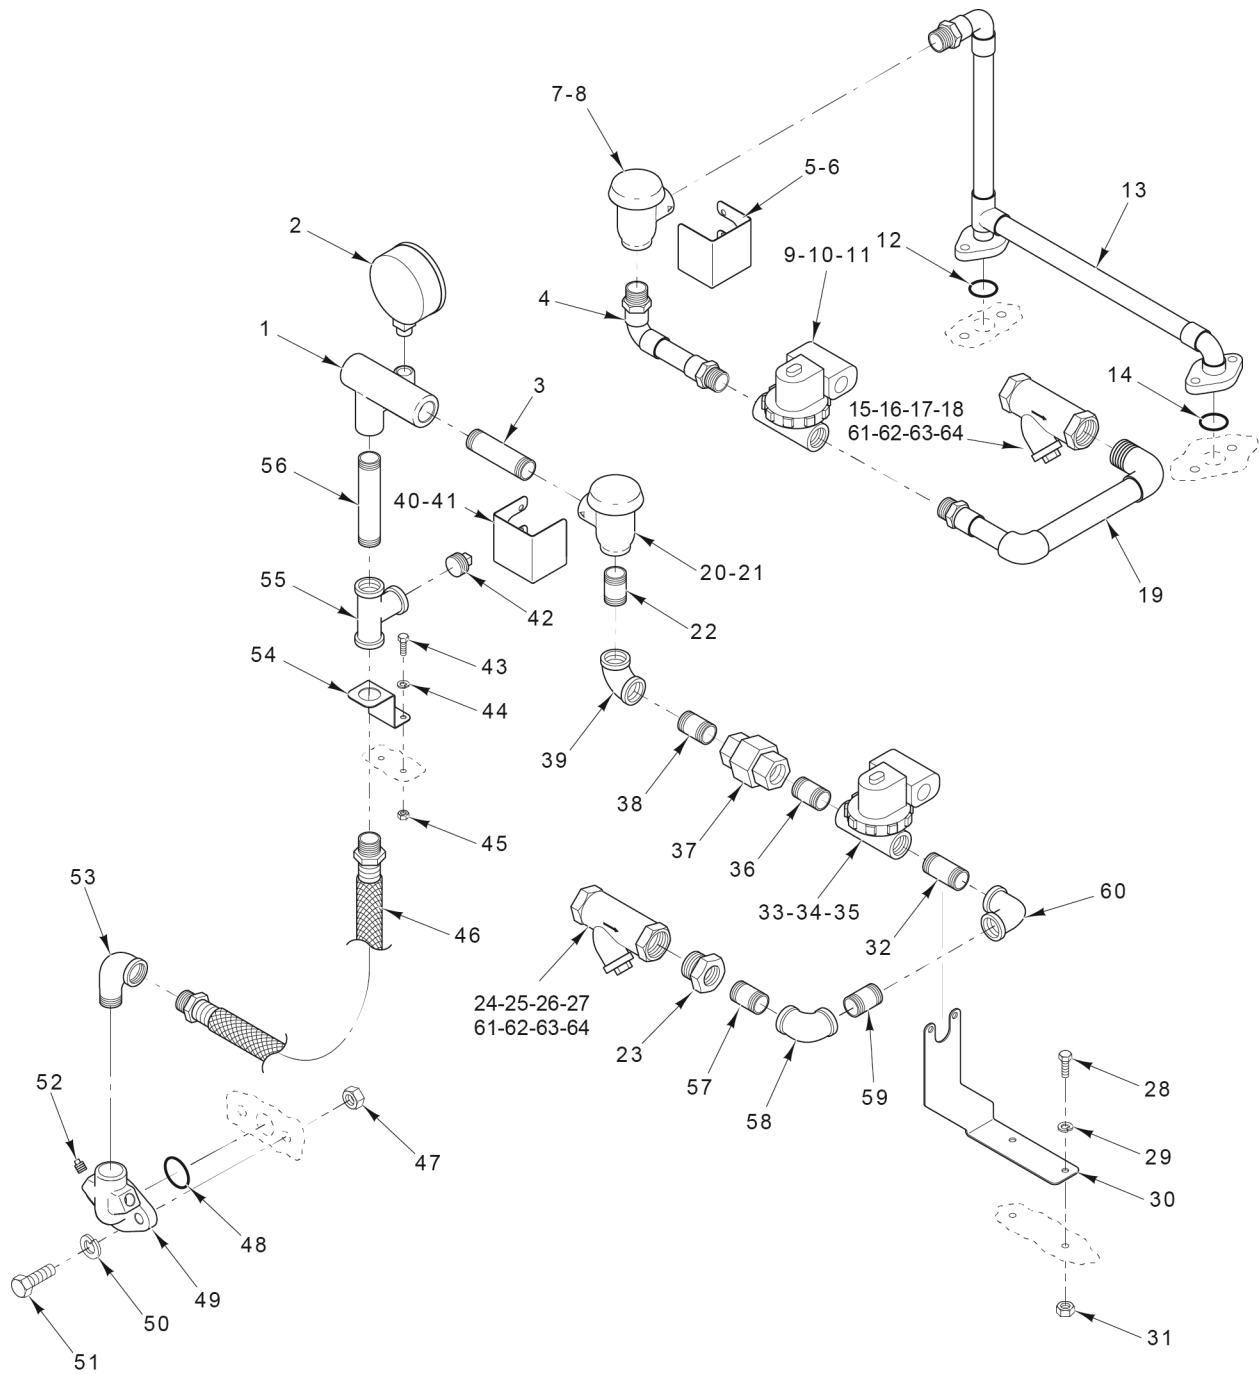

PL-58141

**OUTSIDE RINSE AND FILL PIPING
(WITHOUT BOOSTER)
(SEPARATE CONNECTION
(C64A L-R)
(STARTING S/N 851051347)**

**OUTSIDE RINSE AND FILL PIPING
(WITHOUT BOOSTER)
(SEPARATE CONNECTION
(C64A L-R)
(STARTING S/N 851051347)**

ILLUS.	PART NO.	NAME OF PART	AMT.
PL-58141			
1	00-918392	Manifold - Final Rinse.....	1
2	00-918460	Gauge - Water Pressure.....	1
3	FP-040-71	Pipe 1/2 x 3 3/4 TBE (Brass).....	1
4	00-893433	Piping - Outside Assy.....	1
5	00-918598	Deflector (Vacuum Breaker).....	1
6	00-113703	Tie - Cable.....	2
7	00-292909-00002	Vacuum Breaker 1/2 In.....	1
8	00-292910	Service Kit - Vacuum Breaker.....	1
9	00-435968-00001	Valve - Solenoid (1/2 In.) (Incls. Item 10).....	1
10	00-271839-00001	Coil - Solenoid Valve.....	1
11	00-271837	Service Kit - Solenoid Valve.....	1
12	00-067500-00012	O-Ring.....	1
13	00-893431	Piping - Outside Fill Assy.....	1
14	00-067500-00012	O-Ring.....	1
*15	00-186922	Strainer - Line (3/4 In.) (Brass) (Kitz) (Incls. Item 16, 17, & 18) (Alternate to Item 61)	1
16	00-186923	Plug - Branch.....	1
17	00-186924	Gasket - Branch Plug.....	1
18	00-186925	Screen - Line Strainer.....	1
19	00-893432	Piping - Outside Assy.....	1
20	00-292909-00002	Vacuum Breaker 1/2 In.....	1
21	00-292910	Service Kit - Vacuum Breaker.....	1
22	FP-040-50	Pipe 1/2 x 2 TBE (Brass).....	1
23	FP-027-22	Bushing - Pipe 3/4 to 1/2.....	1
*24	00-186922	Strainer - Line (3/4 In.) (Brass) (Kitz) (Incls. Items 25, 26, & 27) (Alternate to Item 61)	1
25	00-186923	Plug - Branch.....	1
26	00-186924	Gasket - Branch Plug.....	1
27	00-186925	Screen - Line Strainer.....	1
28	SC-041-15	Cap Screw 5/16-18 x 1-1/4 Hex Hd. (SST).....	2
29	WL-006-23	Lockwasher 5/16 Helical.....	2
30	00-918560	Bracket - Piping Inlet Booster.....	1
31	NS-031-29	Stop Nut 5/16-18 Hex (SST).....	2
32	FP-040-71	Pipe 1/2 x 3 3/4 TBE (Brass).....	1
33	00-435968-00001	Valve - Solenoid (1/2 In.) (Incls. Item 34).....	1
34	00-271839-00001	Coil - Solenoid Valve.....	1
35	00-271837	Service Kit - Solenoid Valve.....	1
36	FP-040-42	Pipe 1/2 x 11/4 TBE (Brass).....	1
37	FP-022-12	Union - Pipe (Brass).....	1
38	FP-040-42	Pipe 1/2 x 11/4 TBE (Brass).....	1
39	FP-015-16	Elbow - Pipe 1/2 x 90 Deg. (Brass).....	1
40	00-918598	Deflector (Vacuum Breaker).....	1
41	00-113703	Tie - Cable.....	2
42	FP-028-15	Pipe Plug 1/2 Sq. Hd. (Brass).....	1
43	SC-041-15	Cap Screw 5/16-18 x 1-1/4 Hex Hd. (SST).....	2
44	WL-006-23	Lockwasher 5/16 Helical.....	2
45	NS-031-29	Stop Nut 5/16-18 Hex (SST).....	2
46	00-918390-00003	Hose - Braided Water 1/2 x 15 In. (SST).....	1
47	NS-031-29	Stop Nut 5/16-18 Hex (SST).....	2
48	00-067500-00012	O-Ring.....	1
49	00-918494	Manifold - Rinse Outside.....	1
50	WL-006-23	Lockwasher 5/16 Helical.....	2
51	SC-041-15	Cap Screw 5/16-18 x 1-1/4 Hex Hd. (SST).....	2
52	FP-028-03	Pipe Plug 1/8 Sq. Hd. (Brass).....	1
53	FP-015-17	Elbow - Pipe 1/2 x 90 Deg. (Brass).....	1
54	00-918561	Bracket - Rinse.....	1
55	FP-019-21	Tee - Pipe 1/2 x 1/2 x 1/2 (Brass).....	1