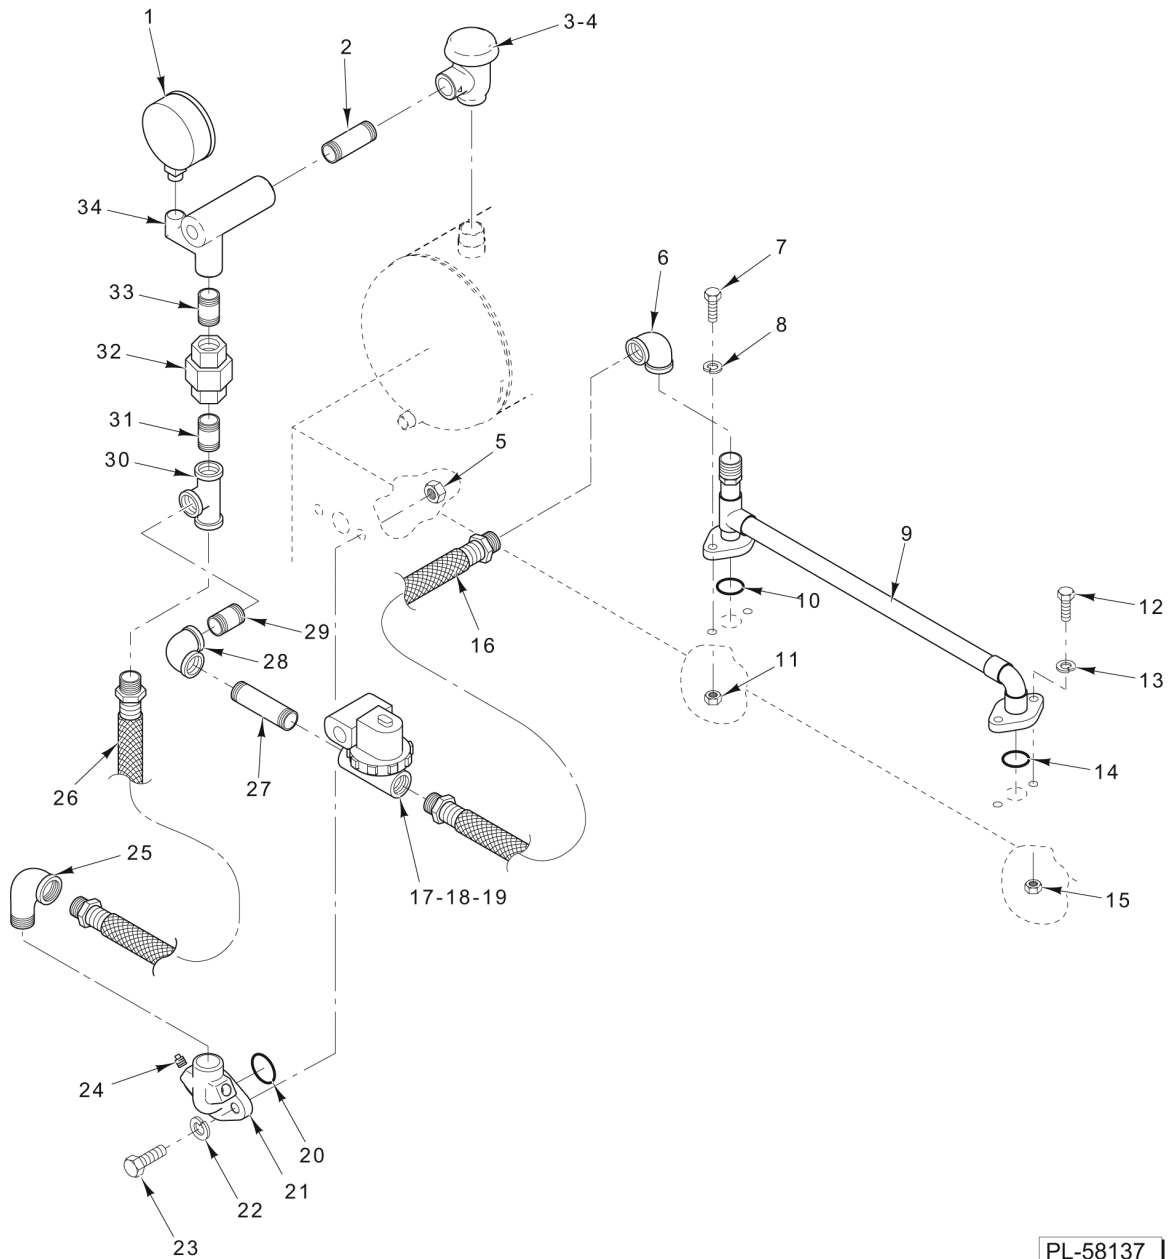

PL-58137

**OUTSIDE RINSE AND FILL PIPING
(W/BOOSTER)
(C64A L-R)
(STARTING S/N 851051347)**

**OUTSIDE RINSE AND FILL PIPING
(W/BOOSTER)
(C64A L-R)
(STARTING S/N 851051347)**

ILLUS. PL-58137	PART NO.	NAME OF PART	AMT.
1	00-918460	Gauge - Water Pressure.....	1
2	FP-040-54	Pipe 1/2 x 2-1/2 TBE (Brass).....	1
3	00-292909-00002	Vacuum Breaker 1/2 In.....	1
4	00-292910	Service Kit - Vacuum Breaker.....	1
5	NS-031-29	Stop Nut 5/16-18 Hex (SST).....	2
6	FP-015-16	Elbow - Pipe 1/2 x 90 Deg. (Brass).....	1
7	SC-041-15	Cap Screw 5/16-18 x 1-1/4 Hex Hd. (SST).....	2
8	WL-006-23	Lockwasher 5/16 Helical.....	2
9	00-918426	Piping - Outside.....	1
10	00-067500-00012	O-Ring.....	1
11	NS-031-29	Stop Nut 5/16-18 Hex (SST).....	2
12	SC-041-15	Cap Screw 5/16-18 x 1-1/4 Hex Hd. (SST).....	2
13	WL-006-23	Lockwasher 5/16 Helical.....	2
14	00-067500-00012	O-Ring.....	1
15	NS-031-29	Stop Nut 5/16-18 Hex (SST).....	2
16	00-918390-00002	Hose - Braided Water 1/2 x 8-1/4 In. (SST).....	1
17	00-435968-00001	Valve - Solenoid (1/2 In.) (Incls. Item 18).....	1
18	00-271839-00001	Coil - Solenoid Valve.....	1
19	00-271837	Service Kit - Solenoid Valve.....	1
20	00-067500-00012	O-Ring.....	1
21	00-918494	Manifold - Outside Rinse.....	1
22	WL-006-23	Lockwasher 5/16 Helical.....	2
23	SC-041-15	Cap Screw 5/16-18 x 1-1/4 Hex Hd. (SST).....	2
24	FP-028-03	Pipe Plug 1/8 Sq. Hd. (Brass).....	2
25	FP-015-17	Elbow - Pipe 1/2 x 90 Deg. (Brass).....	1
26	00-918390-00004	Hose - Braided Water 1/2 x 12-1/2 In. (SST).....	1
27	FP-040-54	Pipe 1/2 x 2-1/2 TBE (Brass).....	1
28	FP-015-16	Elbow - Pipe 1/2 x 90 Deg. (Brass).....	1
29	FP-040-42	Pipe 1/2 x 1 1/4 TBE (Brass).....	1
30	FP-019-21	Tee - Pipe 1/2 x 1/2 x 1/2 (Brass).....	1
31	FP-040-42	Pipe 1/2 x 1 1/4 TBE (Brass).....	1
32	FP-022-12	Union - Pipe (Brass).....	1
33	FP-040-42	Pipe 1/2 x 1 1/4 TBE (Brass).....	1
34	00-918392	Manifold - Final Rinse.....	1