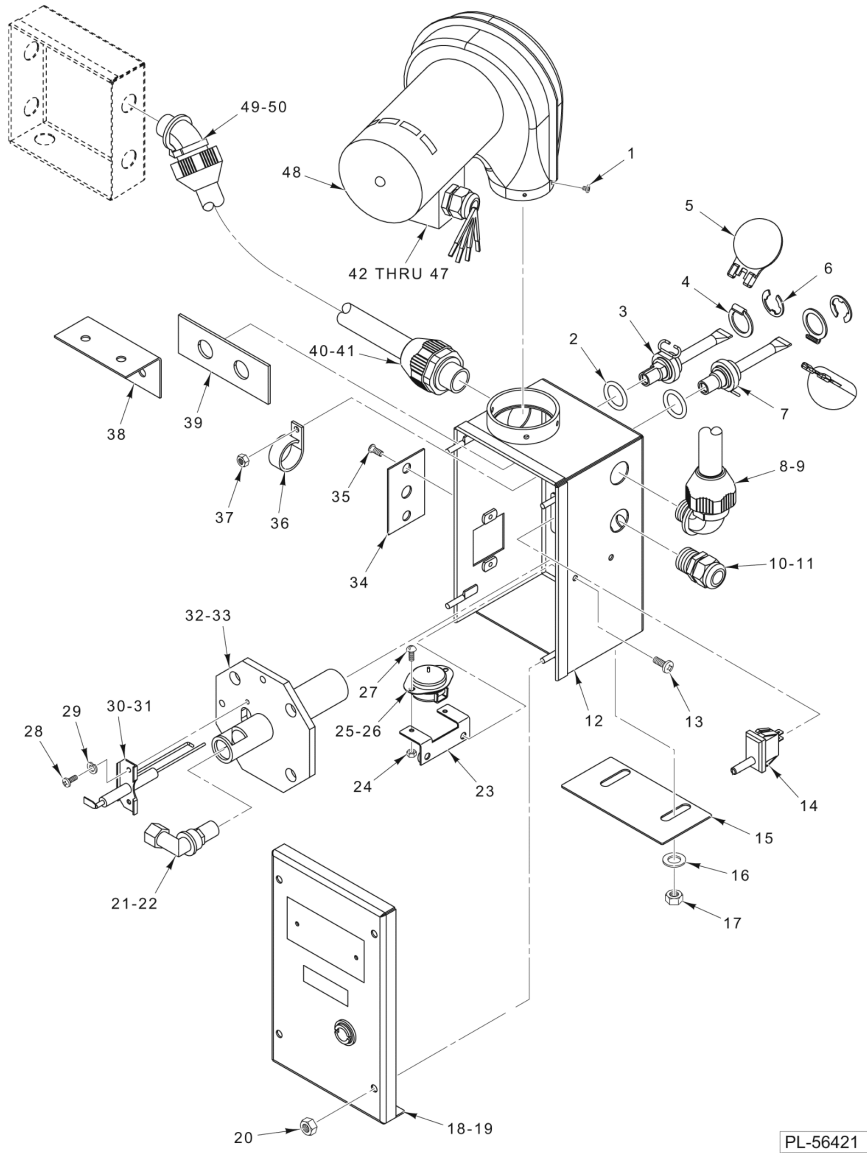

PL-56421

**BLOWER AND CONTROL BOX
(PER TANK)
(AFTER S/N 851033279)**

**BLOWER AND CONTROL BOX
(PER TANK)
(AFTER S/N 851033279)**

ILLUS. PL-56421	PART NO.	NAME OF PART	AMT.
1	SC-008-18	Mach. Screw 10-32 x 3/8 Slotted Rd. Hd.....	3
2	00-067500-00072	O-Ring.....	2
3	00-328495	Probe & Switch Assy. (2 Wire) (Water Level) (Incls. Items 4, 5, & 6).....	1
4	00-112467	Retainer - Float.....	1
5	00-122674	Float Assy.....	1
6	RR-010-13	Retaining Ring.....	1
7	00-186091	Probe & Float Assy. (4 Wire) (Long) (Temp. & Water Level).....	1
8	FE-024-65	Connector - Conduit 1/2.....	1
9	00-436913-00010	Conduit - Liquidtite 1/2.....	1
10	FE-022-84	Connector - Strain Relief.....	1
11	FE-024-88	Lock Nut 1/2 Electrical.....	1
12	00-892678	Box - Gas Heat.....	1
13	SC-066-06	Mach. Screw 10-24 x 1/2 Phil. Truss Hd. (SST).....	2
14	00-087711-00337	Switch - Plunger (Normally Open).....	1
15	00-892689	Shutter - Air.....	1
16	WS-003-47	Washer (SST).....	2
17	NS-031-21	Stop Nut 1/4-20 Hex (SST).....	2
18	00-892723-00001	Lid Assy. (NAT) (C44A & C54A).....	1
19	00-892723-00005	Lid Assy. (PRO) (C44A & C54A).....	1
20	NS-031-15	Stop Nut 10-24 Hex (SST).....	4
21	00-435701-00009	Angle - Fitting (NAT).....	1
22	00-435701-00010	Angle - Fitting (PRO).....	1
23	00-271122	Bracket - Thermostat.....	1
24	NS-031-50	Stop Nut 6-32 Hex (SST).....	2
25	00-271123	Protector - High Limit.....	1
26	00-293946	Sleeve - Lead.....	1
27	SC-127-26	Mach. Screw 6-32 x 3/8 Phil. Rd. Hd. (SST).....	2
28	SC-120-35	Mach. Screw 8-32 x 3/8 Phil. Pan Hd. (SST).....	2
29	WL-014-05	Lockwasher #8 External Shakeproof (SST).....	2
30	00-436792	Electrode - Spark/Sense (NAT).....	1
31	00-436067	Electrode - Spark/Sense (PRO).....	1
32	00-892674	Burner (NAT).....	1
33	00-892903	Burner (PRO).....	1
34	00-892682	Plate - Gas Line.....	1
35	SC-066-06	Mach. Screw 10-24 x 1/2 Phil. Truss Hd. (SST).....	2
36	00-294677-00004	Clamp - Wire (1 I.D.).....	1
37	NS-047-94	Lock Nut 3/16 Washer Type (SST).....	1
38	00-813668	Bracket - Support (Ignitor Box) (C88A).....	1
39	00-435960-00001	Plate - Spacer Float/Probe.....	1
40	FE-024-58	Connector - Conduit 3/4.....	1
41	00-436913-00018	Conduit - Liquidtite 3/4.....	1
42	FE-006-18	Connector - Wire Nut 22-14.....	3
43	SC-125-42	Mach. Screw 8-32 x 1/2 Phil. Rd. Hd. (SST).....	1
44	NS-031-08	Stop Nut 8-32 Special (SST).....	1
45	WL-014-07	Lockwasher #10 External Shakeproof (SST).....	2
46	FE-022-84	Strain Relief - Electrical.....	1
47	FE-024-88	Lock Nut 1/2 Electrical.....	1
48	00-892680	Blower.....	1
49	FE-024-62	Connector - Conduit 3/4 (45 Deg.).....	1
50	FE-007-25	Bushing - Reducing.....	2
	00-813767	Label (Opti-Rinse).....	1