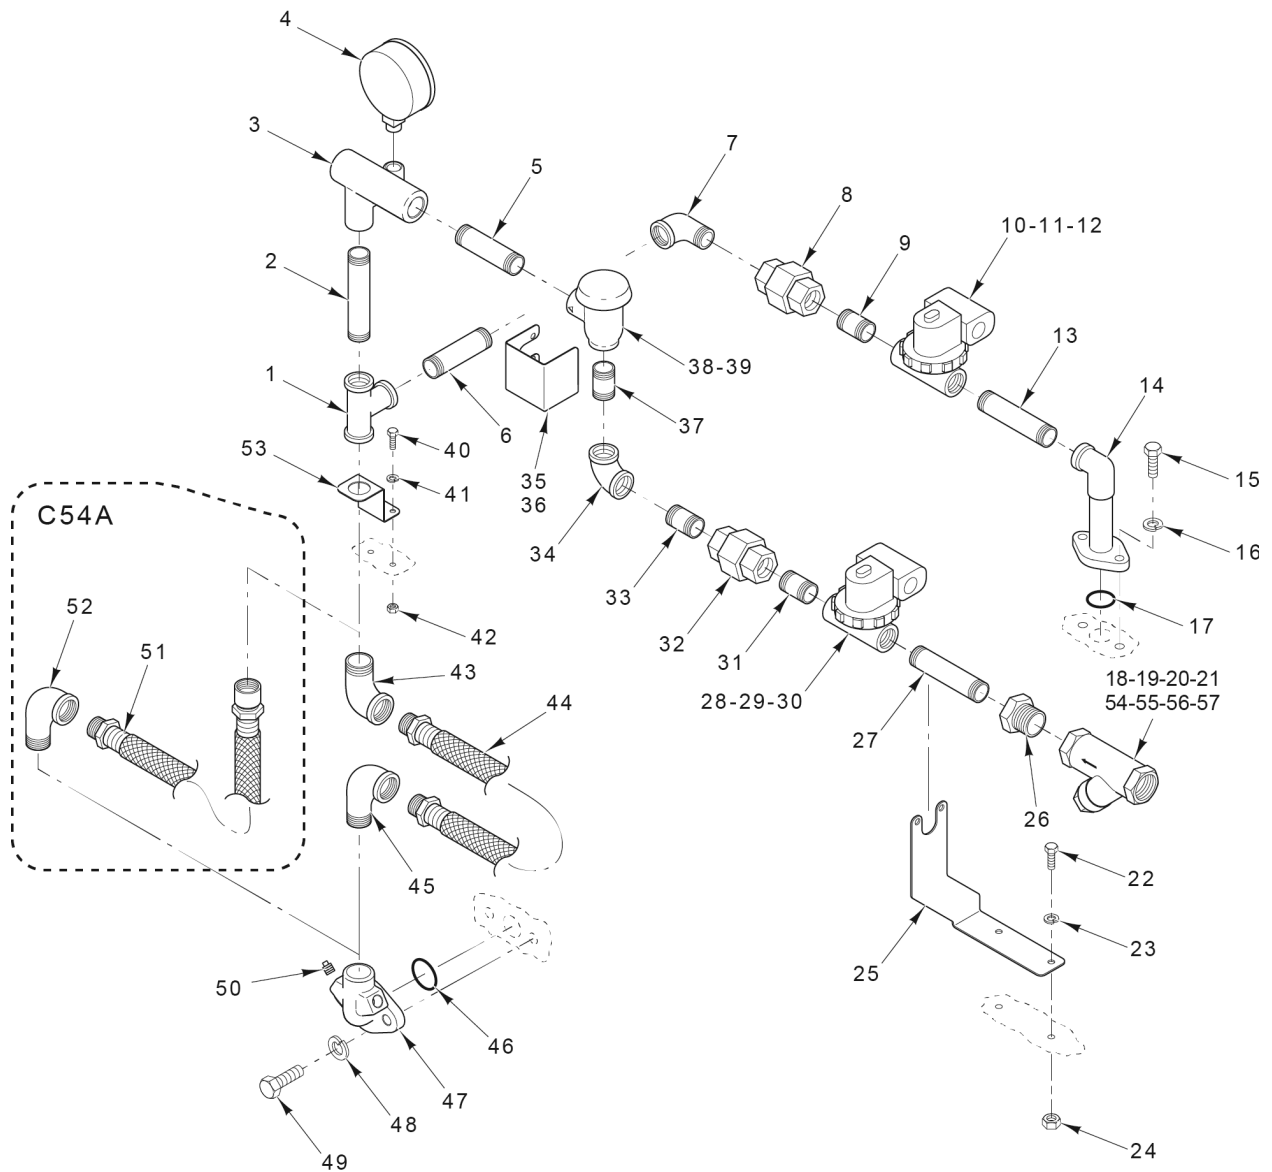

PL-58124

**OUTSIDE RINSE AND FILL PIPING
(WITHOUT BOOSTER)
(C44A , C44AW & C54A L-R)
(STARTING S/N 851051302)**

**OUTSIDE RINSE AND FILL PIPING
(WITHOUT BOOSTER)
(C44A , C44AW & C54A L-R)
(STARTING S/N 851051302)**

ILLUS.	PART NO.	NAME OF PART	AMT.
PL-58124			
1	FP-019-21	Tee - Pipe 1/2 x 1/2 x 1/2 (Brass).....	1
2	FP-040-71	Pipe 1/2 x 3 3/4 TBE (Brass).....	1
3	00-918392	Manifold - Final Rinse.....	1
4	00-918460	Gauge - Water Pressure.....	1
5	FP-040-71	Pipe 1/2 x 3 3/4 TBE (Brass).....	1
6	FP-040-69	Pipe 1/2 x 3-1/2 TBE (Brass).....	1
7	FP-015-17	Elbow - Pipe 1/2 x 90 Deg. (Brass).....	1
8	FP-022-12	Union - Pipe (Brass).....	1
9	FP-040-54	Pipe 1/2 x 2-1/2 TBE (Brass).....	1
10	00-435968-00001	Valve - Solenoid (1/2 In.) (Incls. Item 11).....	1
11	00-271839-00001	Coil - Solenoid Valve.....	1
12	00-271837	Service Kit - Solenoid Valve.....	1
13	FP-040-71	Pipe 1/2 x 3 3/4 TBE (Brass).....	1
14	00-918482	Fill Assy.....	1
15	SC-041-15	Cap Screw 5/16-18 x 1-1/4 Hex Hd. (SST).....	2
16	WL-006-23	Lockwasher 5/16 Helical.....	2
17	00-067500-00012	O-Ring.....	1
*18	00-186922	Strainer - Line (3/4 In.) (Brass) (Kitz) (Incls. Items 19, 20, & 21) (Alternate to Item 54)	1
19	00-186923	Plug - Branch.....	1
20	00-186924	Gasket - Branch Plug.....	1
21	00-186925	Screen - Line Strainer.....	1
22	SC-041-15	Cap Screw 5/16-18 x 1-1/4 Hex Hd. (SST).....	2
23	WL-006-23	Lockwasher 5/16 Helical.....	2
24	NS-031-29	Stop Nut 5/16-18 Hex (SST).....	2
25	00-918560	Bracket - Piping Inlet Booster.....	1
26	FP-027-22	Bushing - Pipe 3/4 to 1/2 (Brass).....	1
27	FP-040-71	Pipe 1/2 x 3 3/4 TBE (Brass).....	1
28	00-435968-00001	Valve - Solenoid (1/2 In.) (Incls. Item 29).....	1
29	00-271839-00001	Coil - Solenoid Valve.....	1
30	00-271837	Service Kit - Solenoid Valve.....	1
31	FP-040-42	Pipe 1/2 x 1 1/4 TBE (Brass).....	1
32	FP-022-12	Union - Pipe (Brass).....	1
33	FP-040-42	Pipe 1/2 x 1 1/4 TBE (Brass).....	1
34	FP-015-16	Elbow - Pipe 1/2 x 90 Deg. (Brass).....	1
35	00-918598	Deflector (Vacuum Breaker).....	1
36	00-113703	Tie - Cable.....	2
37	FP-040-54	Pipe 1/2 x 2-1/2 TBE (Brass).....	1
38	00-292909-00002	Vacuum Breaker 1/2 In.....	1
39	00-292910	Service Kit - Vacuum Breaker.....	1
40	SC-041-15	Cap Screw 5/16-18 x 1-1/4 Hex Hd. (SST).....	2
41	WL-006-23	Lockwasher 5/16 Helical.....	2
42	NS-031-29	Stop Nut 5/16-18 Hex (SST).....	2
43	FP-015-17	Elbow - Pipe 1/2 x 90 Deg. (Brass) (C44A).....	1
44	00-918390-00004	Hose - Braided Water 1/2 x 12 In. (SST) (C44A).....	1
45	FP-015-17	Elbow - Pipe 1/2 x 90 Deg. (Brass) (C44A).....	1
46	00-067500-00012	O-Ring.....	1
47	00-918494	Manifold - Rinse Outside.....	1
48	WL-006-23	Lockwasher 5/16 Helical.....	2
49	SC-041-15	Cap Screw 5/16-18 x 1-1/4 Hex Hd. (SST).....	2
50	FP-028-03	Pipe Plug 1/8 Sq. Hd. (Brass).....	2
51	00-918390-00003	Hose - Braided Water 1/2 x 15 In. (SST) (C54A).....	1
52	FP-015-17	Elbow - Pipe 1/2 x 90 Deg. (Brass) (C54A).....	1
53	00-918561	Bracket - Rinse.....	1
*54	00-186922	Strainer - Line (3/4 In.) (Brass) (Apollo / Conbraco) (Incls. Items 55, 56, & 57) (Alternate to Item 18).....	1
55	00-749802-00001	Cap.....	1