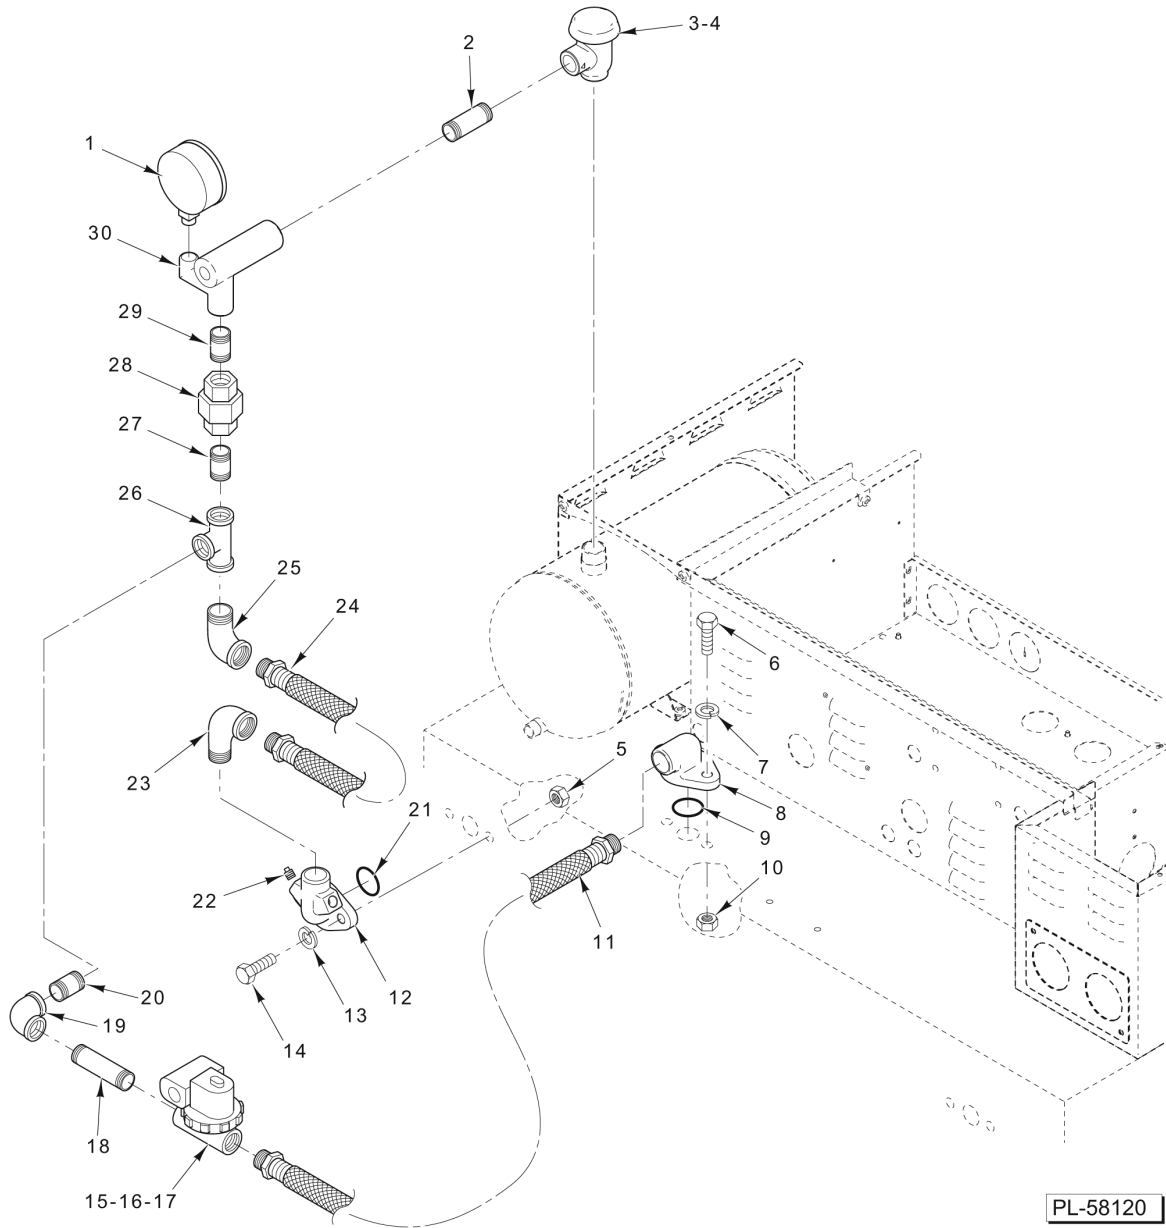

**OUTSIDE RINSE AND FILL PIPING
(W/BOOSTER)
(C44A & C44AW L-R)
(STARTING S/N 851051302)**

**OUTSIDE RINSE AND FILL PIPING
(W/BOOSTER)
(C44A & C44AW L-R)
(STARTING S/N 851051302)**

ILLUS. PL-58120	PART NO.	NAME OF PART	AMT.
1	00-918460	Gauge - Water Pressure.....	1
2	FP-040-54	Pipe 1/2 x 2-1/2 TBE (Brass).....	1
3	00-292909-00002	Vacuum Breaker 1/2 In.....	1
4	00-292910	Service Kit - Vacuum Breaker.....	1
5	NS-031-29	Stop Nut 5/16-18 Hex (SST).....	2
6	SC-041-15	Cap Screw 5/16-18 x 1-1/4 Hex Hd. (SST).....	2
7	WL-006-23	Lockwasher 5/16 Helical.....	2
8	00-918336	Manifold - Outside Rinse.....	1
9	00-067500-00012	O-Ring.....	1
10	NS-031-29	Stop Nut 5/16-18 Hex (SST).....	2
11	00-918390-00003	Hose - Braided Water 1/2 x 15 In. (SST).....	1
12	00-918494	Manifold - Outside Rinse.....	1
13	WL-006-23	Lockwasher 5/16 Helical.....	2
14	SC-041-15	Cap Screw 5/16-18 x 1-1/4 Hex Hd. (SST).....	2
15	00-435968-00001	Valve - Solenoid (1/2 In.) (Incls. Item 16).....	1
16	00-271839-00001	Coil - Solenoid Valve.....	1
17	00-271837	Service Kit - Solenoid Valve.....	1
18	FP-040-54	Pipe 1/2 x 2-1/2 TBE (Brass).....	1
19	FP-015-16	Elbow - Pipe 1/2 x 90 Deg. (Brass).....	1
20	FP-040-42	Pipe 1/2 x 1 1/4 TBE (Brass).....	1
21	00-067500-00012	O-Ring.....	1
22	FP-028-03	Pipe Plug 1/8 Sq. Hd. (Brass).....	2
23	FP-015-17	Elbow - Pipe 1/2 x 90 Deg. (Brass).....	1
24	00-918390-00004	Hose - Braided Water 1/2 x 12 In. (SST).....	1
25	FP-015-17	Elbow - Pipe 1/2 x 90 Deg. (Brass).....	1
26	FP-019-21	Tee-Pipe 1/2 x 1/2 x 1/2 (Brass).....	1
27	FP-040-42	Pipe 1/2 x 1 1/4 TBE (Brass).....	1
28	FP-022-12	Union - Pipe (Brass).....	1
29	FP-040-42	Pipe 1/2 x 1 1/4 TBE (Brass).....	1
30	00-918392	Manifold - Final Rinse.....	1