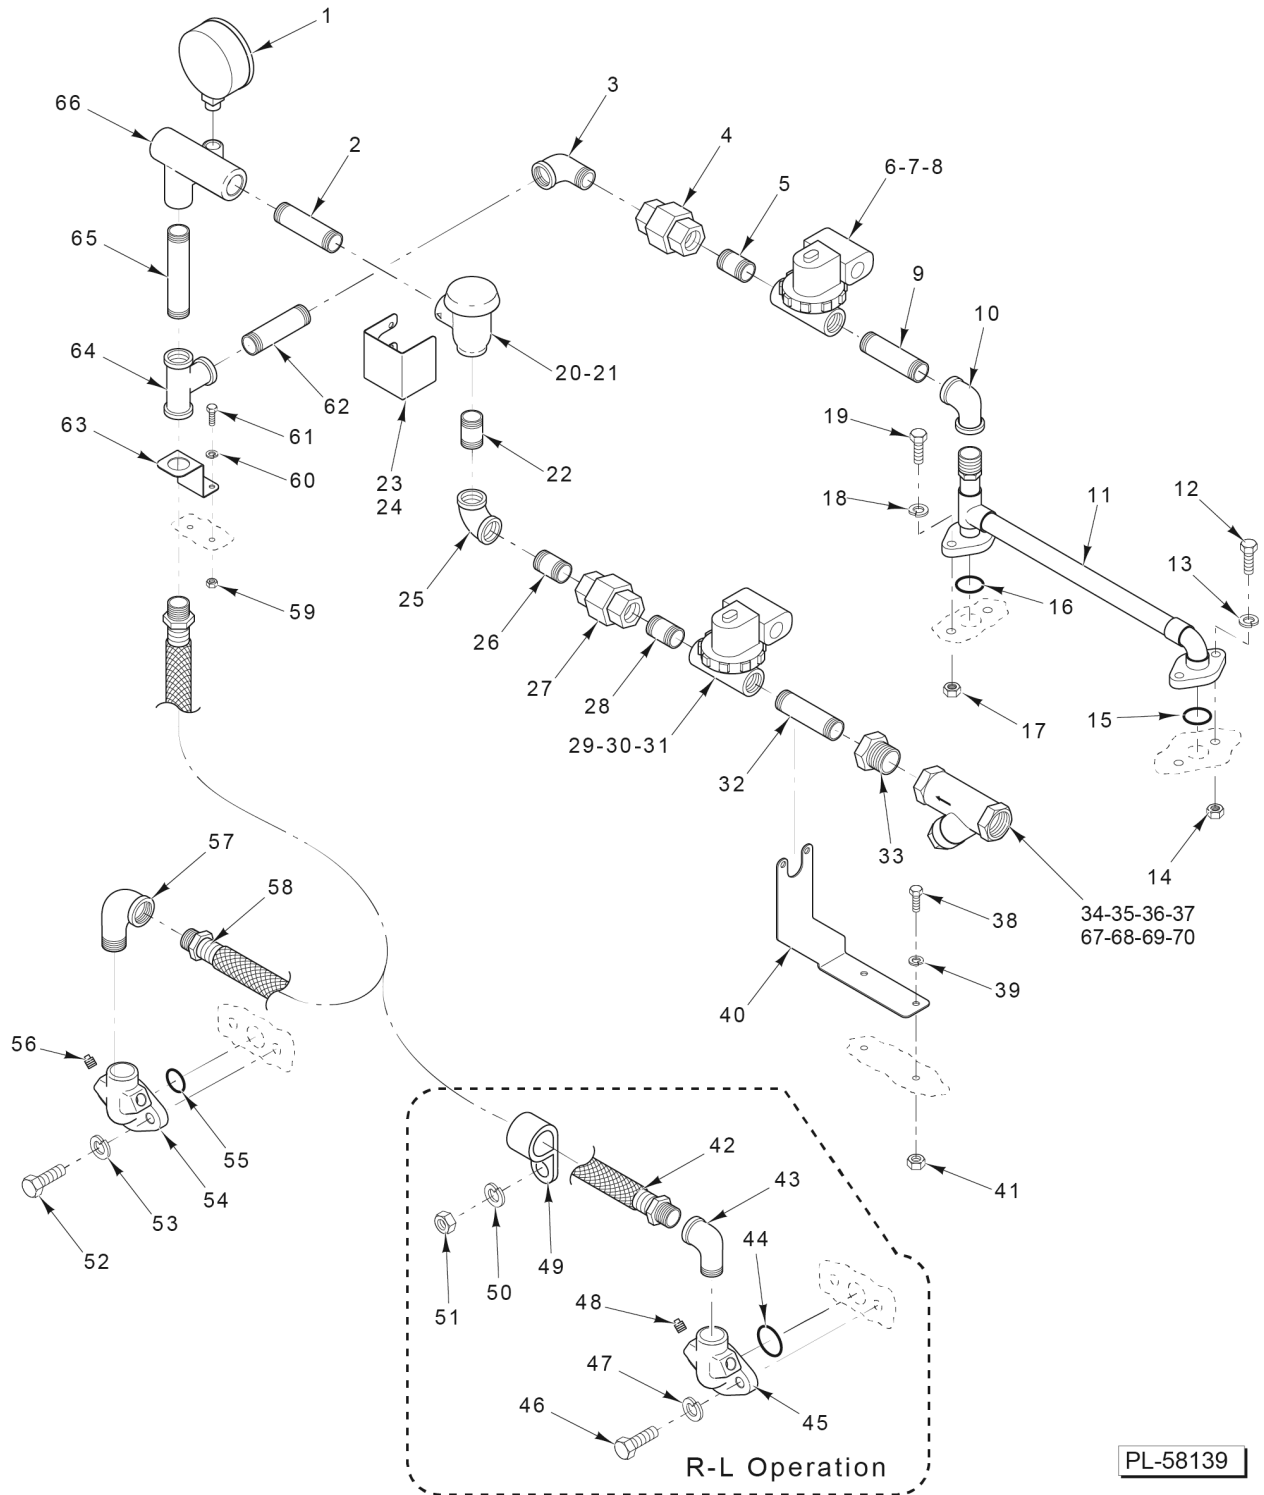

**OUTSIDE RINSE AND FILL PIPING
(WITHOUT BOOSTER)
(C64A)
(STARTING S/N 851051347)**

**OUTSIDE RINSE AND FILL PIPING
(WITHOUT BOOSTER)
(C64A)
(STARTING S/N 851051347)**

ILLUS.	PART NO.	NAME OF PART	AMT.
1	00-918460	Gauge - Water Pressure.....	1
2	FP-040-71	Pipe 1/2 x 3 3/4 TBE (Brass).....	1
3	FP-015-17	Elbow - Pipe 1/2 x 90 Deg. (Brass).....	1
4	FP-022-12	Union - Pipe (Brass).....	1
5	FP-040-54	Pipe 1/2 x 2-1/2 TBE (Brass).....	1
6	00-435968-00001	Valve - Solenoid (1/2 In.) (Incls. Item 7).....	1
7	00-271839-00001	Coil - Solenoid Valve.....	1
8	00-271837	Service Kit - Solenoid Valve.....	1
9	FP-040-71	Pipe 1/2 x 3 3/4 TBE (Brass).....	1
10	FP-015-16	Elbow - Pipe 1/2 x 90 Deg. (Brass).....	1
11	00-918426	Piping - Outside.....	1
12	SC-041-15	Cap Screw 5/16-18 x 1-1/4 Hex Hd. (SST).....	2
13	WL-006-23	Lockwasher 5/16 Helical.....	2
14	NS-031-29	Stop Nut 5/16-18 Hex (SST).....	2
15	00-067500-00012	O-Ring.....	1
16	00-067500-00012	O-Ring.....	1
17	NS-031-29	Stop Nut 5/16-18 Hex (SST).....	2
18	WL-006-23	Lockwasher 5/16 Helical.....	2
19	SC-041-15	Cap Screw 5/16-18 x 1-1/4 Hex Hd. (SST).....	2
20	00-292909-00002	Vacuum Breaker 1/2 In.....	1
21	00-292910	Service Kit - Vacuum Breaker.....	1
22	FP-040-54	Pipe 1/2 x 2-1/2 TBE (Brass).....	1
23	00-918598	Deflector (Vacuum Breaker).....	1
24	00-113703	Tie - Cable.....	2
25	FP-015-16	Elbow - Pipe 1/2 x 90 Deg. (Brass).....	1
26	FP-040-42	Pipe 1/2 x 1 1/4 TBE (Brass).....	1
27	FP-022-12	Union - Pipe (Brass).....	1
28	FP-040-42	Pipe 1/2 x 1 1/4 TBE (Brass).....	1
29	00-435968-00001	Valve - Solenoid (1/2 In.) (Incls. Item 30).....	1
30	00-271839-00001	Coil - Solenoid Valve.....	1
31	00-271837	Service Kit - Solenoid Valve.....	1
32	FP-040-71	Pipe 1/2 x 3 3/4 TBE (Brass).....	1
33	FP-027-22	Bushing - Pipe 3/4 to 1/2 (Brass).....	1
*34	00-186922	Strainer - Line (3/4 In.) (Brass) (Kitz) (Incls. Items 35, 36, & 37) (Alternate to Item 67)	1
35	00-186923	Plug - Branch.....	1
36	00-186924	Gasket - Branch Plug.....	1
37	00-186925	Screen - Line Strainer.....	1
38	SC-041-15	Cap Screw 5/16-18 x 1-1/4 Hex Hd. (SST).....	2
39	WL-006-23	Lockwasher 5/16 Helical.....	2
40	00-918560	Bracket - Piping Inlet Booster.....	1
41	NS-031-29	Stop Nut 5/16-18 Hex (SST).....	2
42	00-918390-00007	Hose - Braided Water 1/2 x 48 In. (SST) (R-L).....	1
43	FP-015-17	Elbow - Pipe 1/2 x 90 Deg. (Brass).....	1
44	00-067500-00012	O-Ring.....	1
45	00-918494	Manifold - Rinse Outside.....	1
46	SC-041-15	Cap Screw 5/16-18 x 1-1/4 Hex Hd. (SST).....	1
47	WL-006-23	Lockwasher 5/16 Helical.....	1
48	FP-028-03	Pipe Plug 1/8 Sq. Hd. (Brass).....	2
49	FE-006-47	Clamp.....	2
50	WS-006-17	Lockwasher 1/4 Helical.....	2
51	NS-015-01	Nut 1/4-20 Hex (SST).....	2
52	SC-041-15	Cap Screw 5/16-18 x 1-1/4 Hex Hd. (SST).....	1
53	WL-006-23	Lockwasher 5/16 Helical.....	1
54	00-918494	Manifold - Rinse Outside.....	1
55	00-067500-00012	O-Ring.....	1