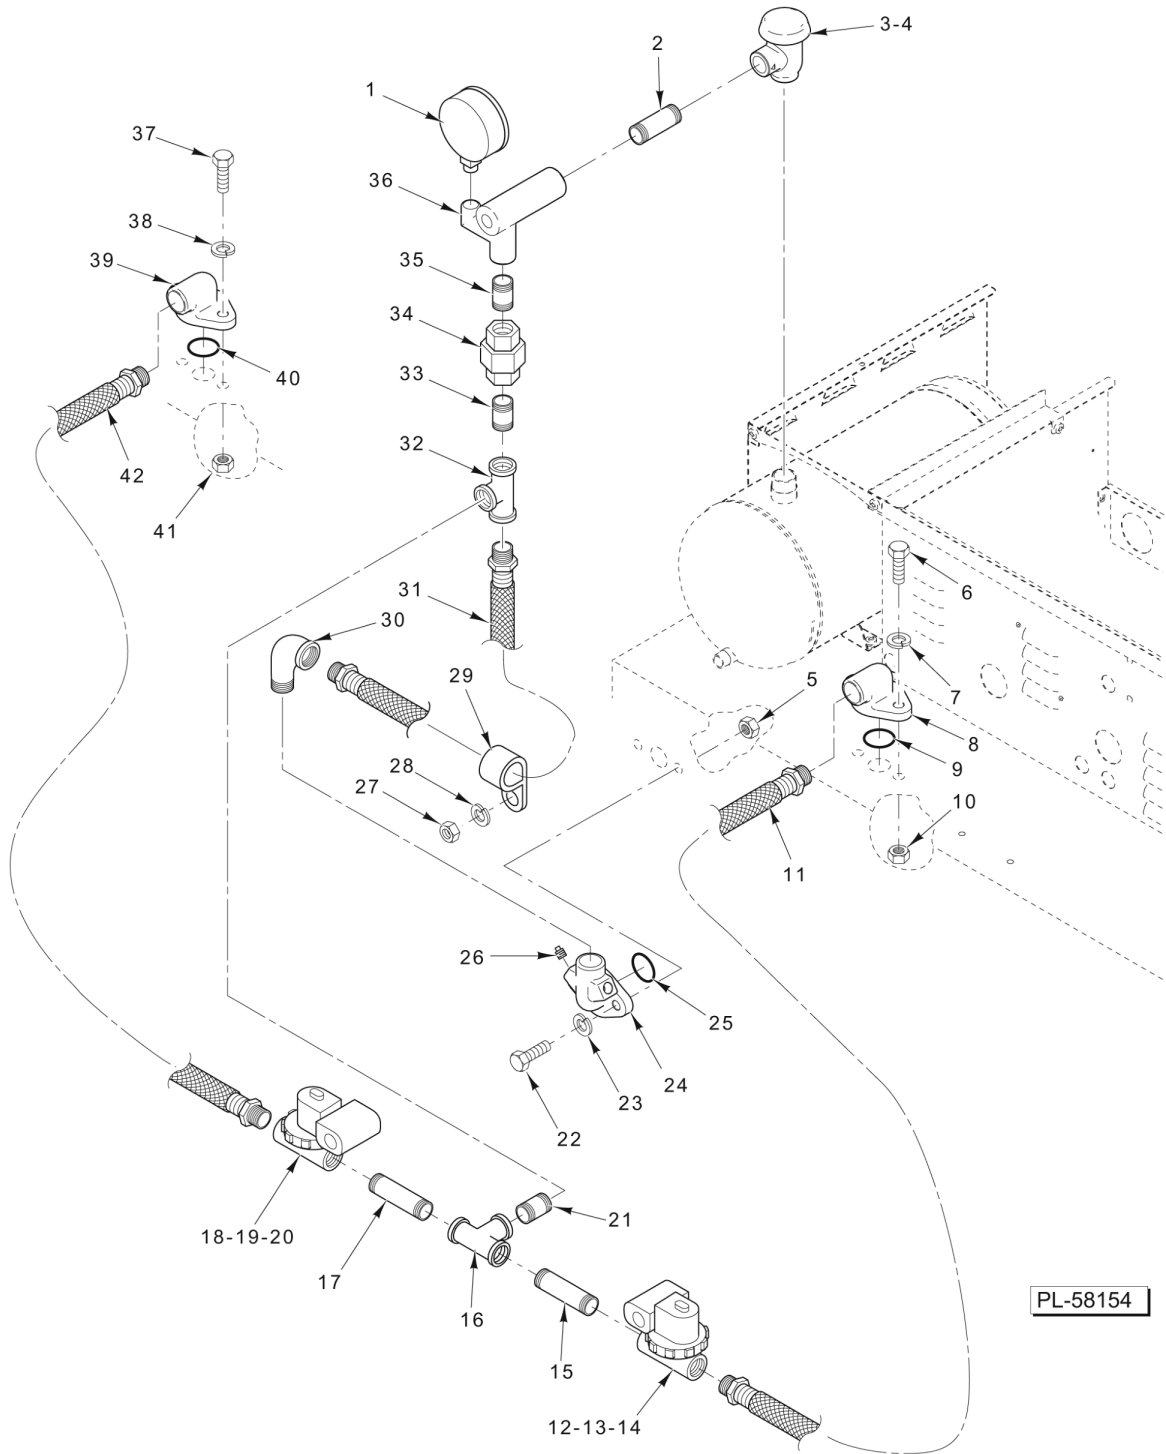

**OUTSIDE RINSE AND FILL PIPING
(W/BOOSTER)
(C88A L-R)
(STARTING S/N 851052041)**

**OUTSIDE RINSE AND FILL PIPING
(W/BOOSTER)
(C88A L-R)
(STARTING S/N 851052041)**

ILLUS. PL-58154	PART NO.	NAME OF PART	AMT.
1	00-918460	Gauge - Water Pressure.....	1
2	FP-040-54	Pipe 1/2 x 2-1/2 TBE (Brass).....	1
3	00-292909-00002	Vacuum Breaker 1/2 In.....	1
4	00-292910	Service Kit - Vacuum Breaker.....	1
5	NS-031-29	Stop Nut 5/16-18 Hex (SST).....	2
6	SC-041-15	Cap Screw 5/16-18 x 1-1/4 Hex Hd. (SST).....	2
7	WL-006-23	Lockwasher 5/16 Helical.....	2
8	00-918336	Manifold - Outside Rinse.....	1
9	00-067500-00012	O-Ring.....	1
10	NS-031-29	Stop Nut 5/16-18 Hex (SST).....	2
11	00-918390-00004	Hose - Braided Water 1/2 x 12-1/2 In. (SST).....	1
12	00-435968-00001	Valve - Solenoid (1/2 In.) (Incls. Item 13).....	1
13	00-271839-00001	Coil - Solenoid Valve.....	1
14	00-271837	Service Kit - Solenoid Valve.....	1
15	FP-040-71	Pipe 1/2 x 3 3/4 TBE (Brass).....	1
16	FP-019-21	Tee - Pipe 1/2 x 1/2 x 1/2 (Brass).....	1
17	FP-040-71	Pipe 1/2 x 3 3/4 TBE (Brass).....	1
18	00-435968-00001	Valve - Solenoid (1/2 In.) (Incls. Item 19).....	1
19	00-271839-00001	Coil - Solenoid Valve.....	1
20	00-271837	Service Kit - Solenoid Valve.....	1
21	FP-040-42	Pipe 1/2 x 1 1/4 TBE (Brass).....	1
22	SC-041-15	Cap Screw 5/16-18 x 1-1/4 Hex Hd. (SST).....	2
23	WL-006-23	Lockwasher 5/16 Helical.....	2
24	00-918494	Manifold - Outside Rinse.....	1
25	00-067500-00012	O-Ring.....	1
26	FP-028-03	Pipe Plug 1/8 Sq. Hd. (Brass).....	2
27	NS-015-01	Nut 1/4-20 Hex (SST).....	1
28	WS-006-17	Lockwasher 1/4 Helical.....	1
29	FE-006-47	Clamp.....	1
30	FP-015-17	Elbow - Pipe 1/2 x 90 Deg. (Brass).....	1
31	00-918390-00006	Hose - Braided Water 1/2 x 22 In. (SST).....	1
32	FP-019-21	Tee - Pipe 1/2 x 1/2 x 1/2 (Brass).....	1
33	FP-040-42	Pipe 1/2 x 1 1/4 TBE (Brass).....	1
34	FP-022-12	Union - Pipe (Brass).....	1
35	FP-040-42	Pipe 1/2 x 1 1/4 TBE (Brass).....	1
36	00-918392	Manifold - Final Rinse.....	1
37	SC-041-15	Cap Screw 5/16-18 x 1-1/4 Hex Hd. (SST).....	2
38	WL-006-23	Lockwasher 5/16 Helical.....	2
39	00-918336	Manifold - Outside Rinse.....	1
40	00-067500-00012	O-Ring.....	1
41	NS-031-29	Stop Nut 5/16-18 Hex (SST).....	2
42	00-918390-00004	Hose - Braided Water 1/2 x 12-1/2 In. (SST).....	1