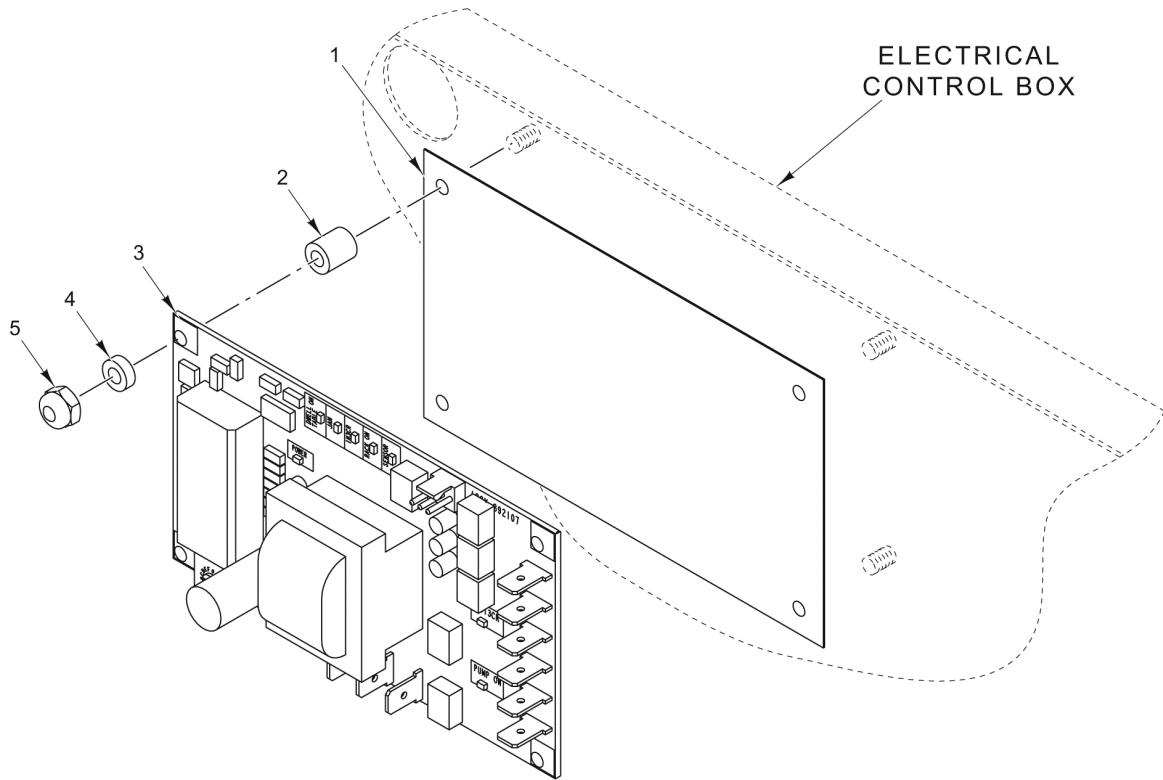

**CONVEYOR MOTOR/CLUTCH ASSEMBLY  
(AFTER S/N 851029805)**

**CONVEYOR MOTOR/CLUTCH ASSEMBLY  
(AFTER S/N 851029805)**

ILLUS. PL-56163	PART NO.	NAME OF PART	AMT.
1	SC-124-20	Shoulder Screw 3/8-16 (1/2 D x 1 1/2 L) Hex Hd. (SST).....	1
2	00-474660	Slide - Drive Crank.....	1
3	00-012430-00039	Key.....	1
4	SC-050-01	Set Screw 1/4-20 x 1/2 Sq. Hd., Cup Pt. (SST).....	2
5	00-274748	Seal - Labyrinth.....	1
6	SC-041-13	Cap Screw 5/16-18 x 1 Hex Hd. (SST).....	4
7	00-328077	Bracket - Reinforcement.....	1
8	WS-017-08	Washer (0.328 x 0.625 x 0.062) (SST).....	4
9	WL-006-23	Lockwasher 5/16 Helical (SST).....	AR
10	NS-031-29	Stop Nut 5/16-18 Hex (SST).....	4
11	SC-075-10	Set Screw 1/4-20 x 3/16 Hex Hd., Cup Pt.....	1
12	00-012430-00093	Key 3/16 x 3/16 x 1.....	1
13	00-270939	Seal - Lower Housing.....	1
14	00-270937	Shaft - Crank.....	1
15	BB-021-19	Ball Bearing - Hoover NSK 6003.....	1
16	00-436879	Spacer - Bearing.....	1
17	00-270942	Gasket.....	1
18	00-274749	Housing Assy. (Incls. Items 5, 11 thru 16, 19, & 20).....	1
19	BB-021-19	Ball Bearing - Hoover NSK 6003.....	1
20	00-270940	Seal - Upper Housing.....	1
21	NS-048-86	Lock Nut 3/8-16 Flexloc (SST).....	AR
22	00-749978	Arm - Crank.....	1