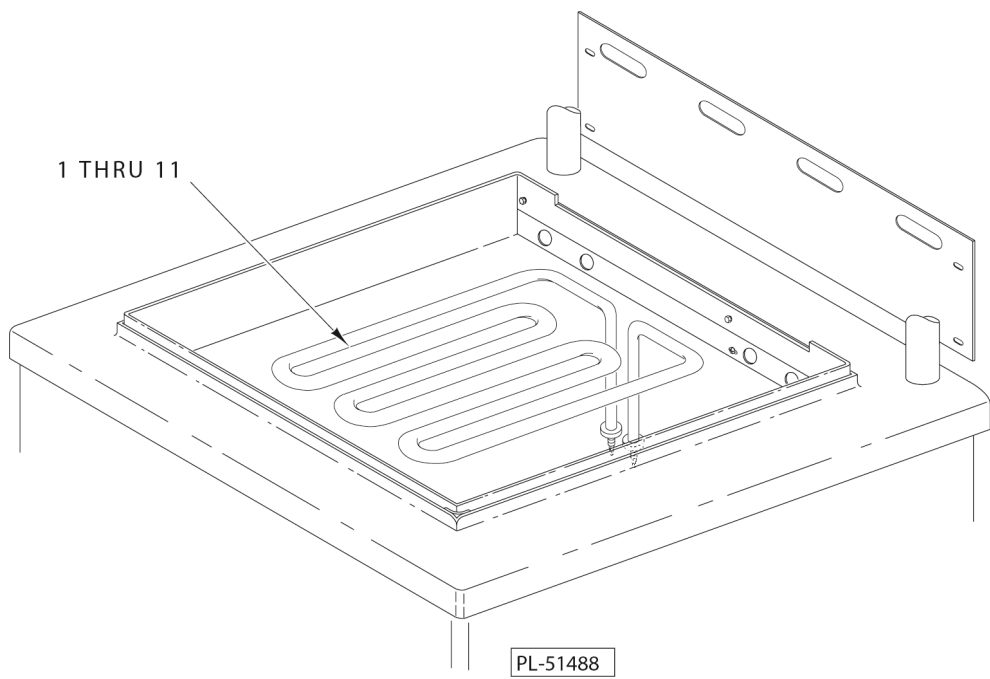

ELEMENTS

ELEMENTS

ILLUS.	PART NO.	NAME OF PART	AMT.
PL-51488			
1	00-844367-00017	Element Assy. (208 V., 4 KW) (E30TB).....	AR
2	00-844367-00018	Element Assy. (240 V., 4 KW) (E30TB).....	AR
3	00-844367-00019	Element Assy. (287 V., 4 KW) (E30TB).....	AR
4	00-844367-00020	Element Assy. (208 V., 5 KW) (E40TB).....	AR
5	00-844367-00021	Element Assy. (240 V., 5 KW) (E40TB).....	AR
6	00-844367-00022	Element Assy. (287 V., 5 KW) (E40TB).....	AR
7	00-844367-00023	Element Assy. (220/380 V., 5 KW) (E40TB).....	AR
8	00-844367-00024	Element Assy. (208 V., 6 KW) (E40TB).....	AR
9	00-844367-00025	Element Assy. (240 V., 6 KW) (E40TB).....	AR
10	00-844367-00026	Element Assy. (287 V., 6 KW) (E40TB).....	AR
11	00-844367-00027	Element Assy. (220 V., 6 KW) (E40TB).....	AR