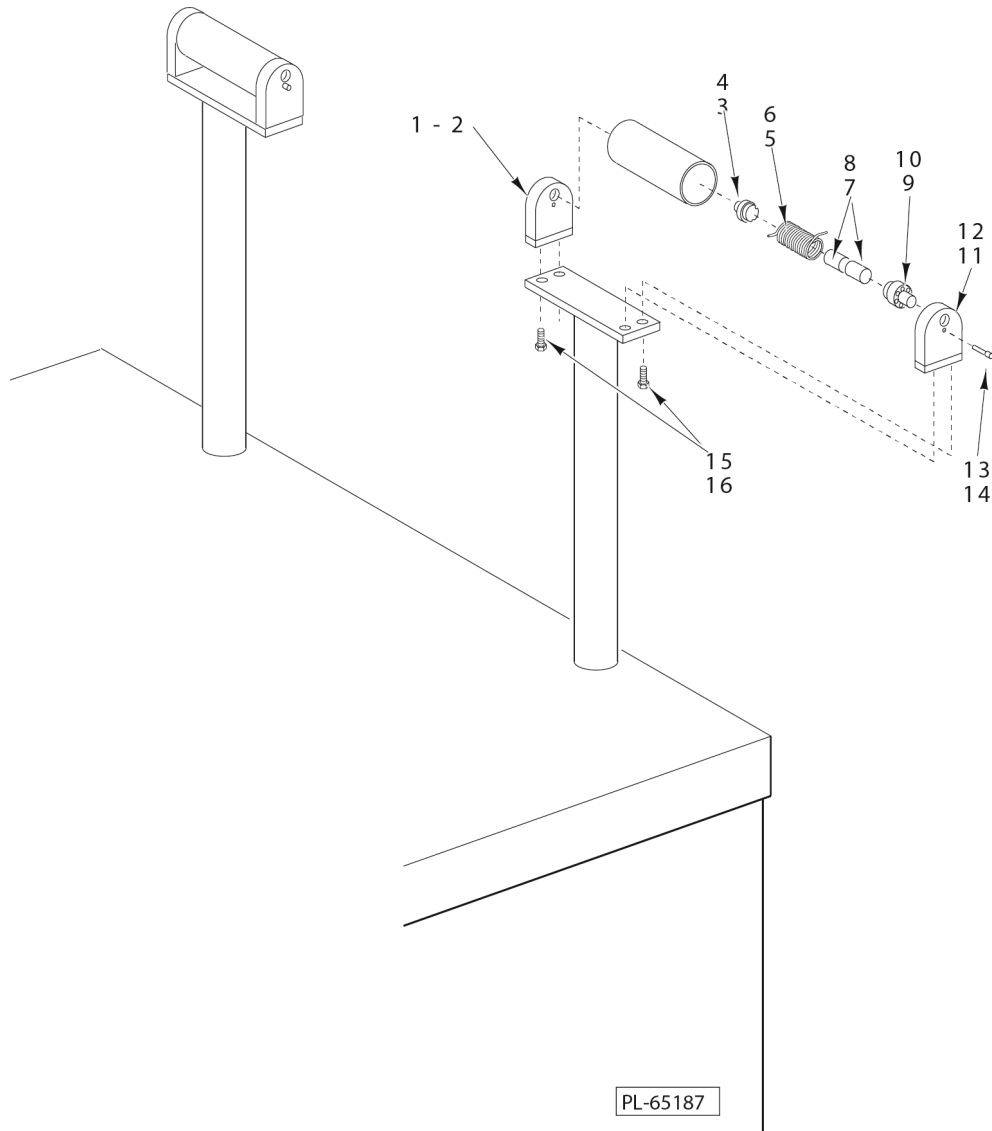

BRAISING PAN ASSEMBLY

BRAISING PAN ASSEMBLY

ILLUS.	PART NO.	NAME OF PART	AMT.
PL-51486			
1	00-855329	LIFT KIT ASSY.,115V.....	1
2	00-855328	LIFT,ASSY KIT 220V.....	1
3	00-844367-00001	Top - Cover (G30TB).....	1
4	00-844367-00002	Top - Cover (G40TB).....	1
5	00-836958	Foot - Flanged Adjustable (Rear).....	2
6	00-840590	Insert - Adjustable Foot (Front).....	2
7	00-844367-00028	Strainer.....	1

ELEMENTS

ELEMENTS

ILLUS.	PART NO.	NAME OF PART	AMT.
PL-51488			
1	00-844367-00017	Element Assy. (208 V., 4 KW) (E30TB).....	AR
2	00-844367-00018	Element Assy. (240 V., 4 KW) (E30TB).....	AR
3	00-844367-00019	Element Assy. (287 V., 4 KW) (E30TB).....	AR
4	00-844367-00020	Element Assy. (208 V., 5 KW) (E40TB).....	AR
5	00-844367-00021	Element Assy. (240 V., 5 KW) (E40TB).....	AR
6	00-844367-00022	Element Assy. (287 V., 5 KW) (E40TB).....	AR
7	00-844367-00023	Element Assy. (220/380 V., 5 KW) (E40TB).....	AR
8	00-844367-00024	Element Assy. (208 V., 6 KW) (E40TB).....	AR
9	00-844367-00025	Element Assy. (240 V., 6 KW) (E40TB).....	AR
10	00-844367-00026	Element Assy. (287 V., 6 KW) (E40TB).....	AR
11	00-844367-00027	Element Assy. (220 V., 6 KW) (E40TB).....	AR

HINGE ASSEMBLY

HINGE ASSEMBLY

ILLUS.	PART NO.	NAME OF PART	AMT.
PL-65187			
1	00-844367-00038	End - Stop Plate (30TB).....	2
2	00-844367-00046	End - Stop Plate (40TB).....	2
3	00-844367-00037	Disc - Rotary (30TB).....	2
4	00-844367-00045	Disc - Rotary (40TB).....	2
5	00-844367-00035	Spring (30TB).....	2
6	00-844367-00043	Spring (40TB).....	2
7	00-844367-00034	Core (30TB).....	2
8	00-844367-00042	Core (40TB).....	2
9	00-844367-00033	Disc - Stationary (30TB).....	2
10	00-844367-00041	Disc - Stationary (40TB).....	2
11	00-844367-00032	End - Lock Plate (30TB).....	2
12	00-844367-00040	End - Lock Plate (40TB).....	2
13	00-844367-00031	Lockpin (30TB).....	2
14	00-844367-00039	Lockpin (40TB).....	2
15	00-844367-00036	Cap Screw (30TB).....	8
16	00-844367-00044	Cap Screw (40TB).....	8