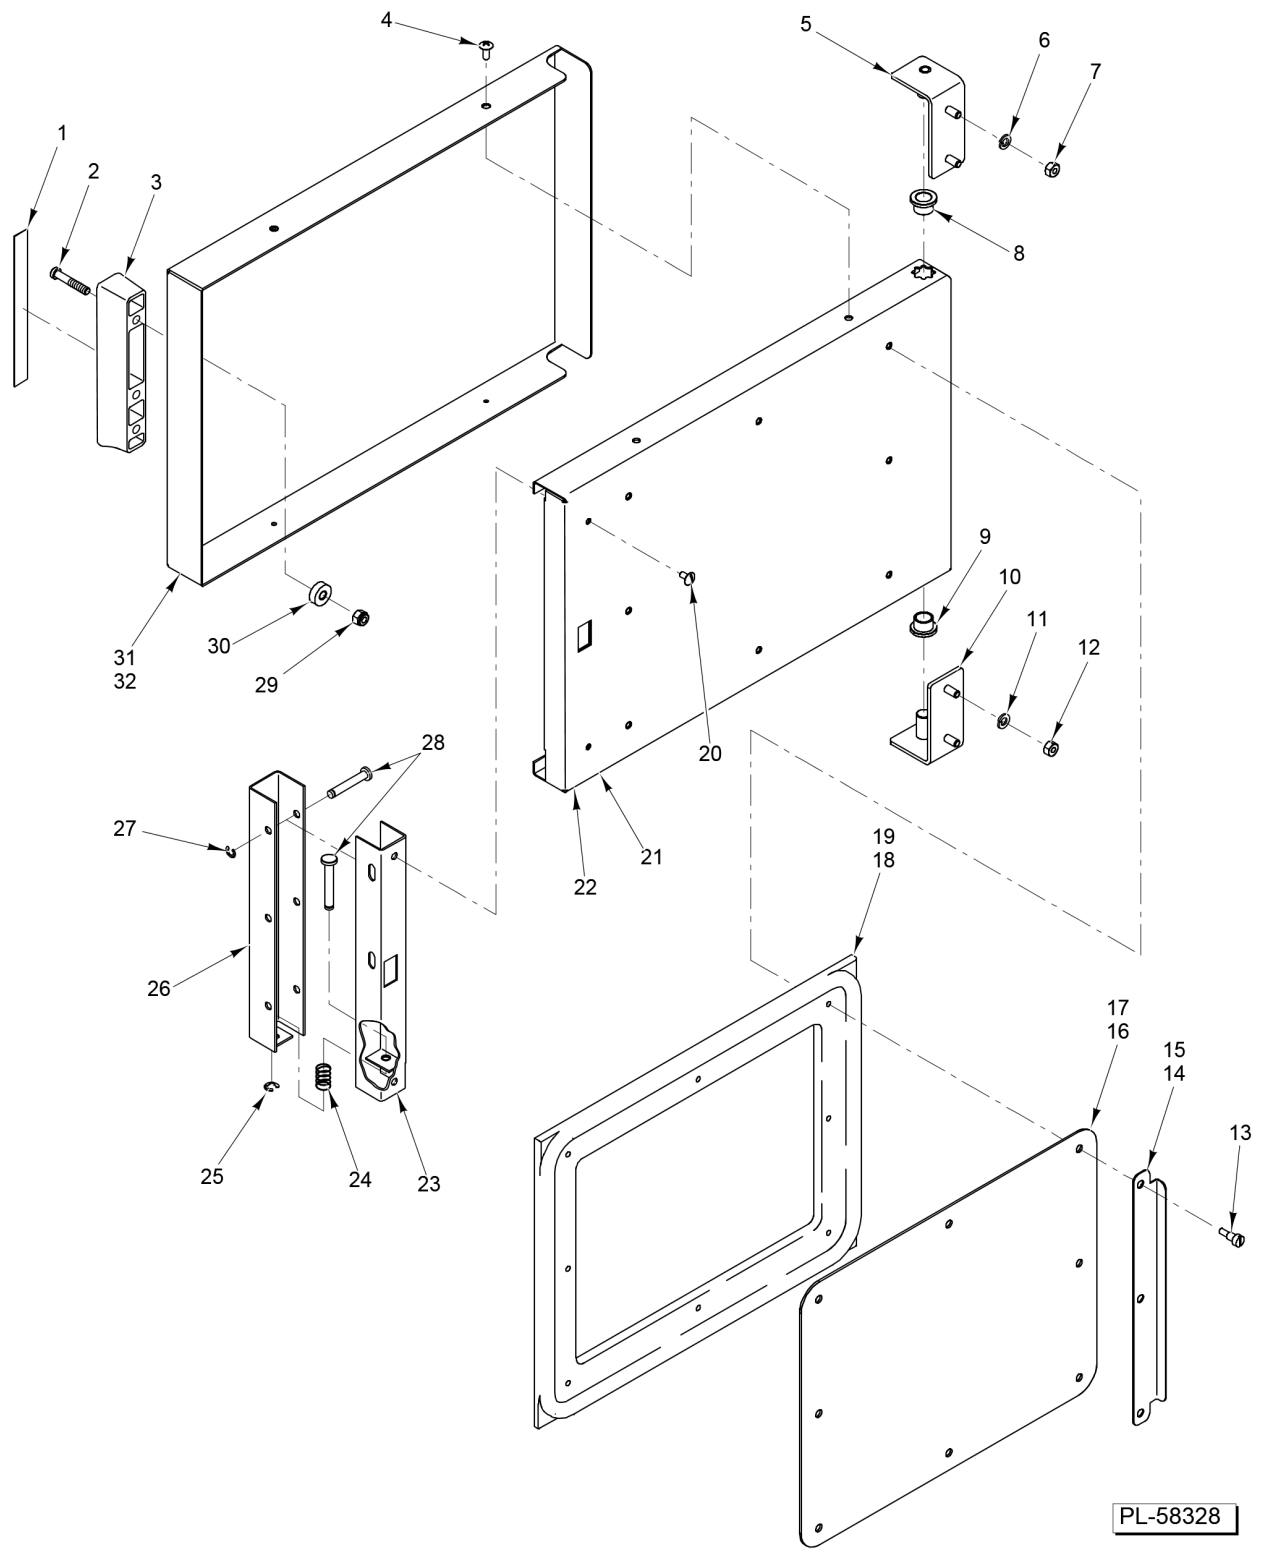

DOOR

DOOR

ILLUS. PL-58328	PART NO.	NAME OF PART	AMT.
1	00-855288-00001	Face Plate - Door Handle.....	1
2	SC-120-70	Cap Screw 1/4-20 x 1-5/8 Hex Socket Hd.....	2
3	00-855287-00001	Handle - Door.....	1
4	SC-066-20	Mach. Screw 10-32 x 1/2 Phil. Truss Hd. (SST).....	4
5	00-855521-00001	Hinge Assy. - Door (Top).....	1
6	WL-006-17	Lockwasher 1/4 Helical (SST).....	2
7	NS-046-38	Nut 1/4-20 Hex (SST).....	2
8	00-817643	Bearing - Flanged.....	1
9	00-817643	Bearing - Flanged.....	1
10	00-855521-00002	Hinge Assy. - Door (Bottom).....	1
11	WL-006-17	Lockwasher 1/4 Helical (SST).....	2
12	NS-046-38	Nut 1/4-20 Hex (SST).....	2
13	00-855597-00002	Screw 10-32 x 5/16 Slotted (SST).....	3
14	00-855714-00001	Gasket - Door Guard (3-Pan).....	1
15	00-855714-00002	Gasket - Door Guard (5-Pan).....	1
16	00-855285-00001	Gasket Retainer - Door (3-Pan).....	1
17	00-855285-00002	Gasket Retainer - Door (5-Pan).....	1
18	00-855286-00001	Gasket - Cabinet Door (3-Pan) (Incls. Shim Kit).....	1
19	00-855286-00002	Gasket - Cabinet Door (5-Pan) (Incls. Shim Kit).....	1
20	SC-053-05	Mach. Screw 10-24 x 3/8 Slotted Truss Hd. (SST).....	2
21	00-855582-00001	Bracket Weldment - Door (3-Pan).....	1
22	00-855582-00002	Bracket Weldment - Door (5-Pan).....	1
23	00-855584-00001	Door Latch - Bracket.....	1
24	00-855298-00001	Latch Spring - Door.....	1
25	RR-006-22	Retaining Ring 1/4 In. (SST).....	1
26	00-855585-00001	Latch Actuator - Door.....	1
27	RR-006-22	Retaining Ring 1/4 In. (SST).....	3
28	00-855590-00002	Pin - Clevis 1.525 In. Lg.....	4
29	NS-048-63	Lock Nut 1/4-20 Hex (SST).....	2
30	00-855290-00001	Bearing - Door Handle.....	2
31	00-855580-00001	Frame - Door (3-Pan).....	1
32	00-855580-00002	Frame - Door (5-Pan).....	1