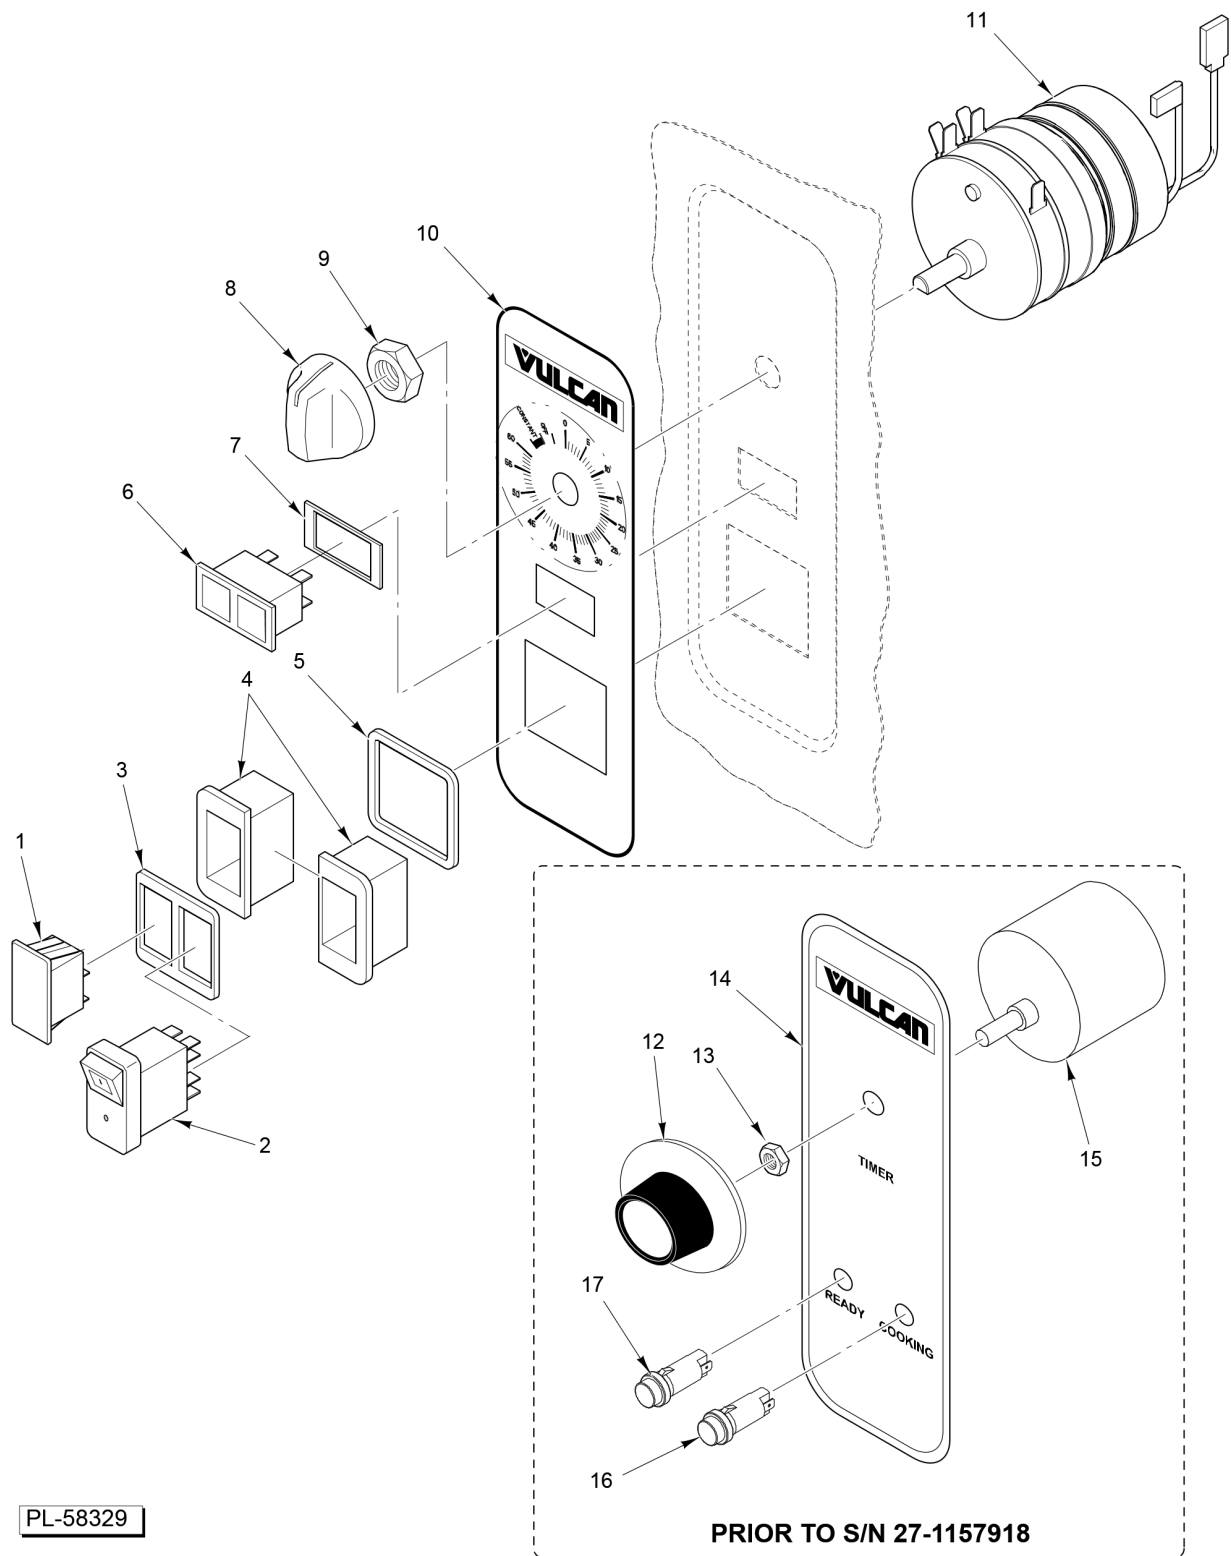

CATALOG OF REPLACEMENT PARTS

C24GA6 & C24GA10 GAS CONVECTION STEAMERS

ML-136056	C24GA6
ML-136057	C24GA10
ML-136021	C24GA6
ML-136022	C24GA10

Table of Contents

5	CONTROLS
7	ELECTRICAL COMPONENTS
9	DOOR
11	COMPARTMENT
13	PANELS
15	PLUMBING
17	DRAIN ASSEMBLY (PREVIOUS CONSTRUCTION)
19	DRAIN ASSEMBLY (CURRENT CONSTRUCTION)
23	WATER LEVEL PROBE
25	BURNER ASSEMBLY
27	GAS GENERATOR TANK ASSEMBLY
29	COMPARTMENT VACUUM BREAKER

CONTROLS

CONTROLS

ILLUS. PL-58329	PART NO.	NAME OF PART	AMT.
1	00-854330-00001	Plug - Switch Hole.....	1
2	00-855677-00001	Switch - On/Off (Lighted).....	1
3	00-855795-00001	Gasket - Switch.....	1
4	00-855794-00001	Bezel - Switch.....	2
5	00-855796-00001	Gasket - Bezel.....	1
6	00-855695-00001	Light - Indicating (125 VAC).....	1
7	00-856678-00001	Gasket - Indicator Light.....	1
8	00-856773-00001	Knob - Timer.....	1
9	00-854693-00001	Shaft - Rotary Seal.....	1
10	00-856771-00002	Overlay - Control (Vulcan).....	1
11	00-913102-0176A	Kit - Timer (Incls Shaft Seal & Knob).....	1
12	00-843781-00003	Knob - Timer (ML-52400, ML-52401, ML-52402, & ML-52403) Knob - Timer (Previous Construction).....	1
13	00-854693-00001	Shaft - Rotary Seal (Previous Construction).....	1
14	00-855354-00004	NLA - Obsolete--Overlay - Control (Previous Construction).....	1
15	00-411690-00001	Timer (120 V.) (60 Hz.) (1-Hr.) (Previous Construction).....	1
16	00-844367-00055	Pilot Light - Red (120 V.) (Previous Construction).....	1
17	00-840507	Pilot Light - Green (120 V.) (Previous Construction).....	1
	00-856679-00001	Light - Indicating Assy. (Incls. Items 6 & 7).....	1