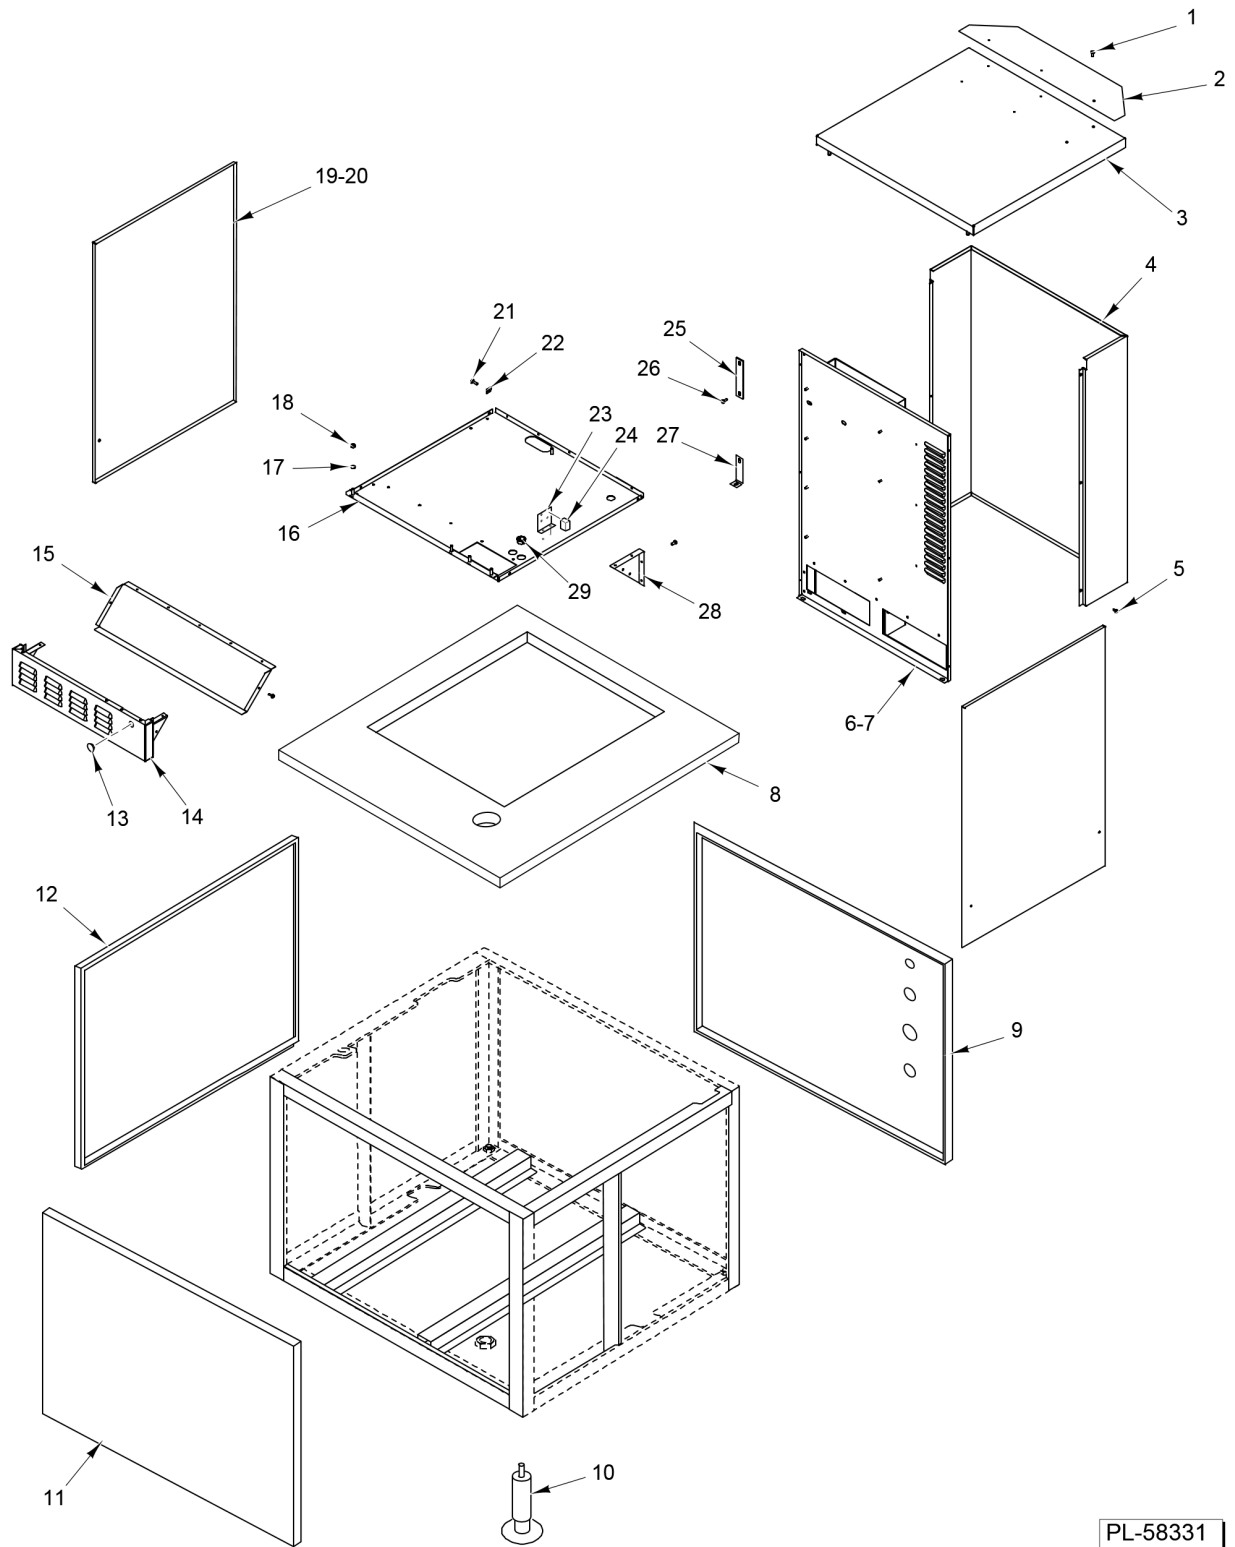

PL-58331

PANELS

PANELS

ILLUS. PL-58331	PART NO.	NAME OF PART	AMT.
1	SD-036-58	Self-Tapping Screw 10-16 x 1/2 Hex. Hex Washer Hd., Type AB.....	32
2	00-856688-00001	Guard - Flue.....	1
3	00-855547-00001	Panel - Cabinet Top.....	1
4	00-855318-00001	Panel - Cabinet Flue Cover.....	1
5	SD-036-03	Self-Tapping Screw 8-18 x 3/8 Slotted. Hex Washer Hd., Type AB.....	6
6	00-855317-00001	Panel - Cabinet Back (6-Pan).....	1
7	00-855461-00001	Panel - Cabinet Back (10-Pan).....	1
8	00-855689-00001	Tabletop.....	1
9	00-855663-00001	NLA - Obsolete--Panel - Rear Assy.....	1
10	00-881526	Leg - With 611 Adjustable Flange Foot.....	1
11	00-855663-00002	Panel - Front.....	1
12	00-855672-00001	Panel - Side.....	1
13	PB-004-38	Plug - Button (3/4).....	1
14	00-855316-00001	Apron - Cabinet.....	1
15	00-855435-00001	Panel - Cabinet Flue Base.....	1
16	00-855331-00001	Panel - Cabinet Base.....	1
17	WL-006-17	Lockwasher 1/4 Helical (SST).....	14
18	NS-046-38	Nut 1/4-20 Hex (SST).....	7
19	00-855321-00001	Side Panel - Cabinet (6-Pan).....	2
20	00-855321-00002	Side Panel - Cabinet (10-Pan).....	2
21	SC-053-03	Mach. Screw 10-24 x 3/4 Slotted Truss Hd. (SST).....	4
22	NS-046-38	Nut 1/4-20 Hex (SST).....	7
23	00-855675-00001	Bracket - Relay.....	1
24	00-416535-00006	Relay - Heating (120 V.).....	2
25	00-855326-00001	Bracket - Cabinet Compartment Middle.....	1
26	SD-036-58	Self-Tapping Screw 10-16 x 1/2 Hex. Hex Washer Hd., Type AB.....	8
27	00-855327-00001	Bracket - Cabinet Compartment Support.....	1
28	00-855315-00001	Bracket - Cabinet Apron.....	2
29	FE-016-02	Bushing - Snap Electric.....	2
	SC-041-01	Cap Screw 1/4-20 x 3/4 Hex Hd. (SST).....	2
	WS-017-06	Washer (SST).....	2
	NS-048-63	Lock Nut 1/4-20 Hex (SST).....	2