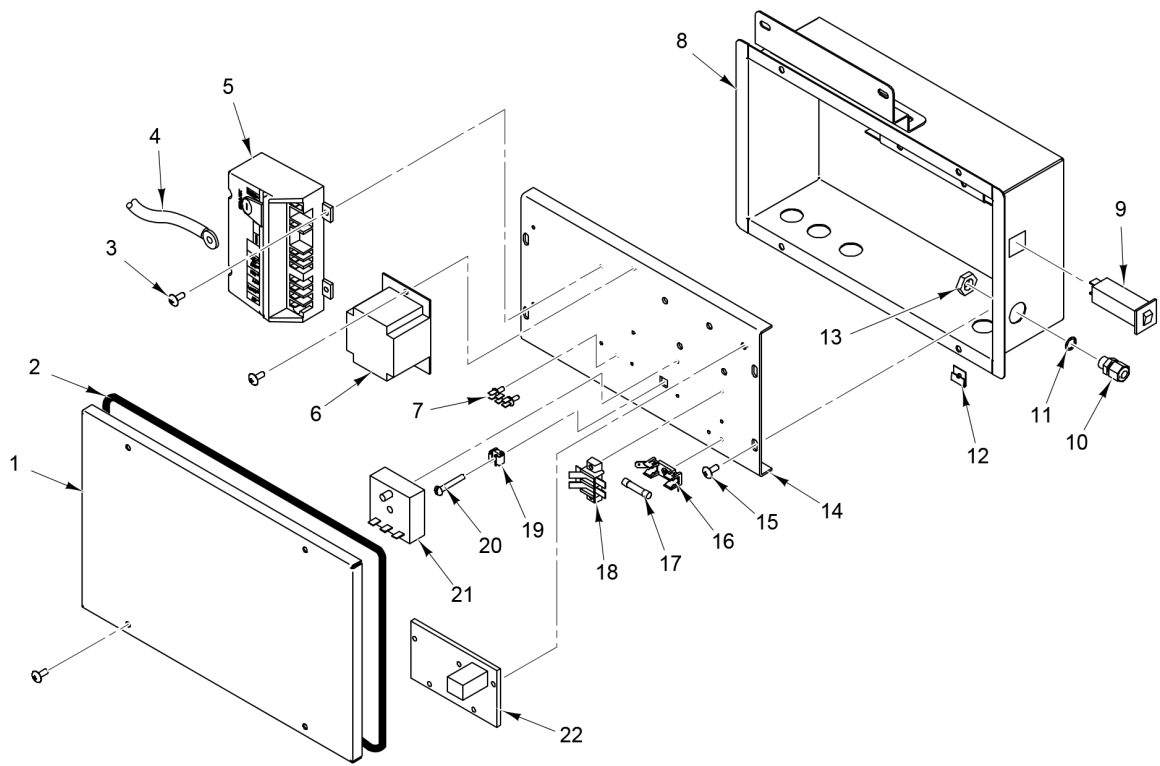

CATALOG OF REPLACEMENT PARTS

C24GA6 & C24GA10 GAS CONVECTION STEAMERS

ML-136056	C24GA6
ML-136057	C24GA10
ML-136021	C24GA6
ML-136022	C24GA10

Table of Contents

5	CONTROLS
7	ELECTRICAL COMPONENTS
9	DOOR
11	COMPARTMENT
13	PANELS
15	PLUMBING
17	DRAIN ASSEMBLY (PREVIOUS CONSTRUCTION)
19	DRAIN ASSEMBLY (CURRENT CONSTRUCTION)
23	WATER LEVEL PROBE
25	BURNER ASSEMBLY
27	GAS GENERATOR TANK ASSEMBLY
29	COMPARTMENT VACUUM BREAKER

CONTROLS

CONTROLS

ILLUS. PL-58329	PART NO.	NAME OF PART	AMT.
1	00-854330-00001	Plug - Switch Hole.....	1
2	00-855677-00001	Switch - On/Off (Lighted).....	1
3	00-855795-00001	Gasket - Switch.....	1
4	00-855794-00001	Bezel - Switch.....	2
5	00-855796-00001	Gasket - Bezel.....	1
6	00-855695-00001	Light - Indicating (125 VAC).....	1
7	00-856678-00001	Gasket - Indicator Light.....	1
8	00-856773-00001	Knob - Timer.....	1
9	00-854693-00001	Shaft - Rotary Seal.....	1
10	00-856771-00002	Overlay - Control (Vulcan).....	1
11	00-913102-0176A	Kit - Timer (Incls Shaft Seal & Knob).....	1
12	00-843781-00003	Knob - Timer (ML-52400, ML-52401, ML-52402, & ML-52403) Knob - Timer (Previous Construction).....	1
13	00-854693-00001	Shaft - Rotary Seal (Previous Construction).....	1
14	00-855354-00004	NLA - Obsolete--Overlay - Control (Previous Construction).....	1
15	00-411690-00001	Timer (120 V.) (60 Hz.) (1-Hr.) (Previous Construction).....	1
16	00-844367-00055	Pilot Light - Red (120 V.) (Previous Construction).....	1
17	00-840507	Pilot Light - Green (120 V.) (Previous Construction).....	1
	00-856679-00001	Light - Indicating Assy. (Incls. Items 6 & 7).....	1