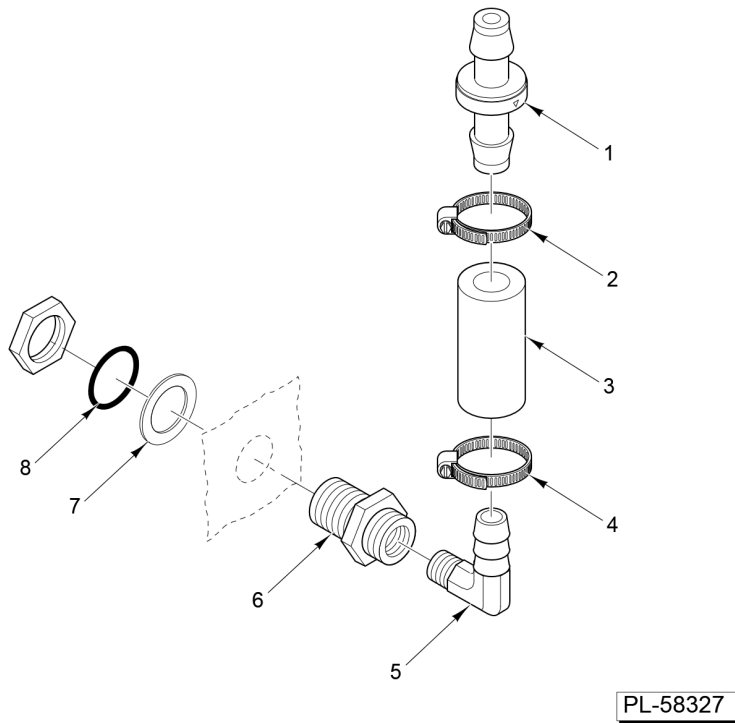

COMPARTMENT VACUUM BREAKER

COMPARTMENT VACUUM BREAKER

ILLUS.	PART NO.	NAME OF PART	AMT.
PL-58327			
1	00-856755-00001	Valve - Check.....	1
2	00-557718	Clamp - Hose #10.....	1
3	00-557473	Tube Line - Compartment Vacuum.....	1
4	00-557718	Clamp - Hose #10.....	2
5	FP-090-71	Fitting - Hose 3/8 Hose by 1/8 NPT (Brass).....	1
6	FP-090-36	Coupling - Anchor 1/8 (Brass).....	1
7	WS-010-26	Washer (SST).....	1
8	00-856769-00001	O-Ring 1/8 In. Thk.....	1