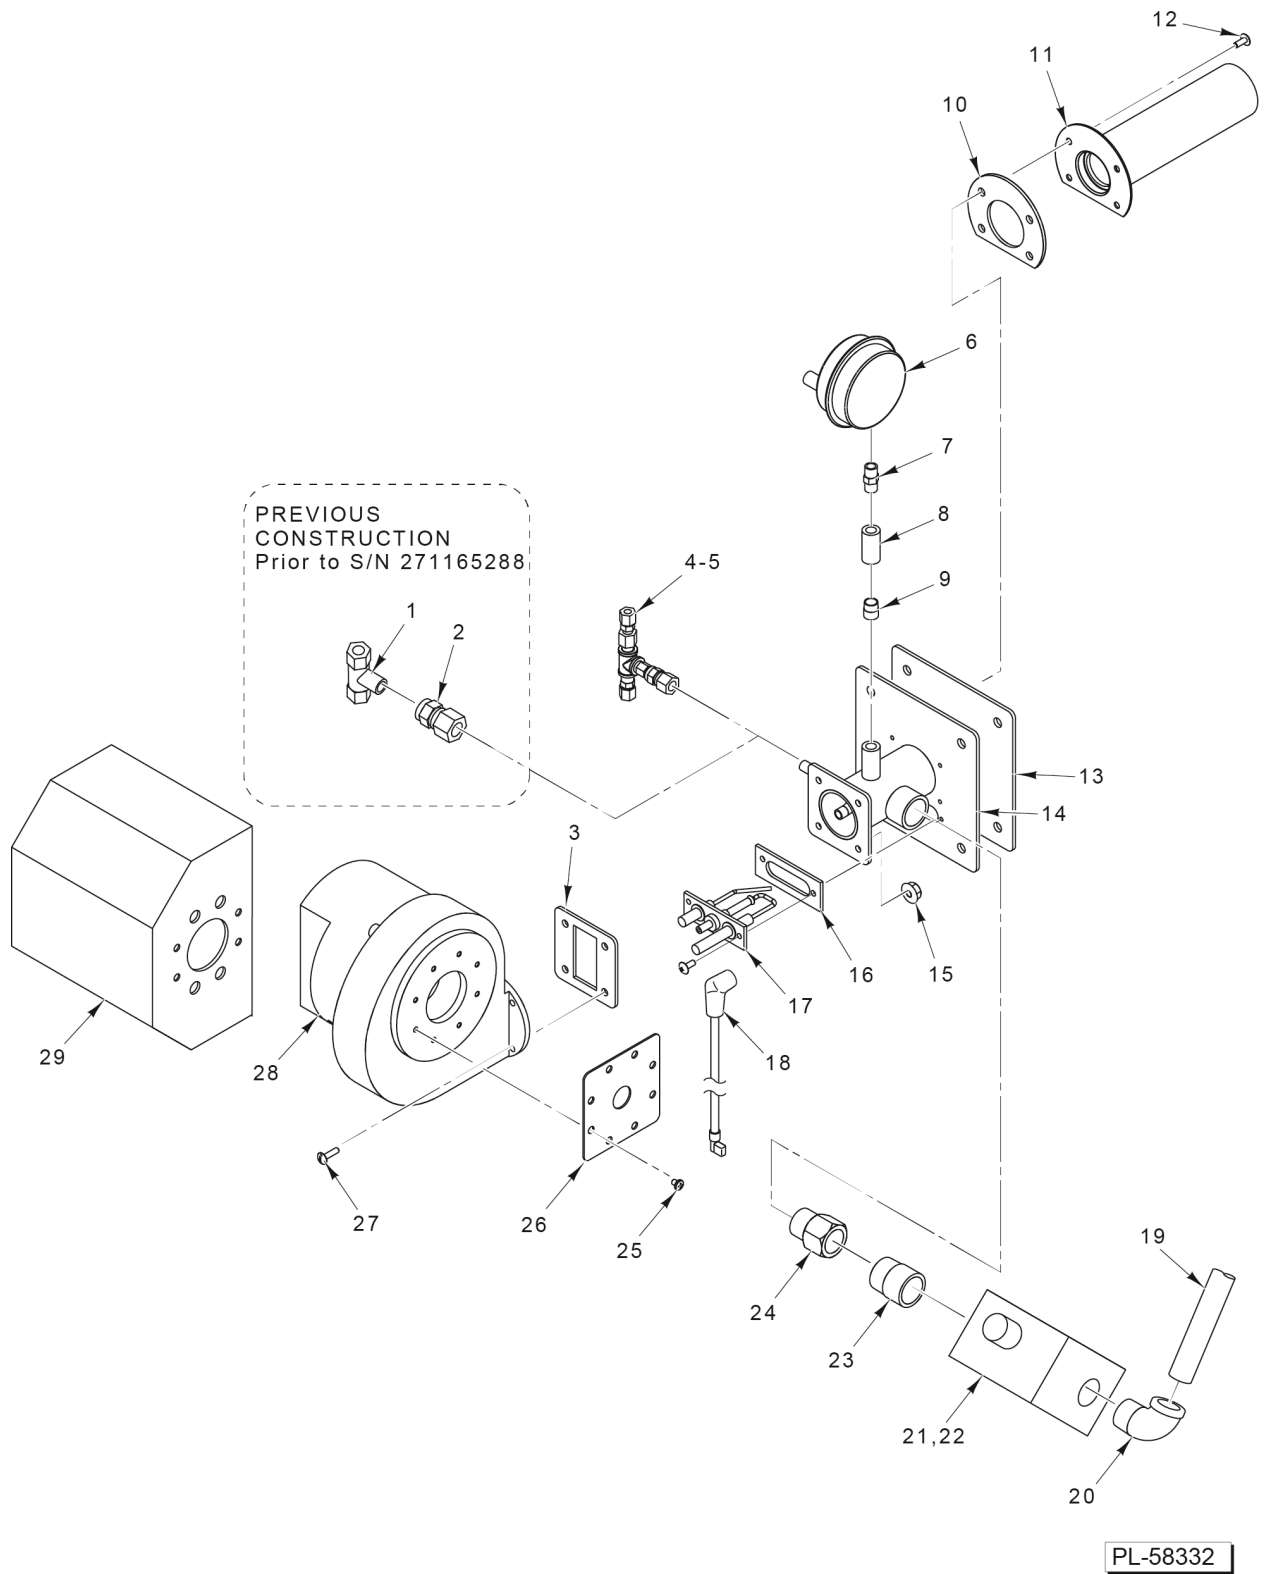

BURNER ASSEMBLY

BURNER ASSEMBLY

ILLUS.	PART NO.	NAME OF PART	AMT.
1	FP-090-34	Fitting - Male Branch Tee (Brass) (Previous Construction).....	1
2	FP-087-85	Fitting - Tube 3/8 x 1/8 FPT (Brass) (Previous Construction).....	1
3	00-855649-00001	Gasket - Blower.....	1
4	00-855601-00001	Pilot - Natural Air Assy.....	1
5	00-855601-00002	Pilot - Propane Air Assy.....	1
6	00-850778-00001	Switch - Air Pressure.....	1
7	00-851833-00001	Orifice - Air.....	1
8	FP-090-08	Coupling - Pipe 1/8 TBE (SST).....	1
9	FP-081-93	Pipe 1/8 x 3/4 TBE (Brass).....	1
10	00-855626-00001	Gasket - Burner.....	1
11	00-855646-00001	Burner - Aconit.....	1
12	SC-066-06	Mach. Screw 10-24 x 1/2 Phil. Truss Hd. (SST).....	6
13	00-855625-00001	Gasket - Burner Plate.....	1
14	00-855640-00001	Burner - Adaptor Weld.....	1
15	NS-038-13	Lock Nut 10-24 Hex.....	4
16	00-855628-00001	Gasket - Pilot.....	1
17	00-855627-00001	Pilot.....	1
18	00-857210-00005	Cable - Ignitnor W/ Strain Relief (30 in.).....	1
19	00-851318-00001	Flex Line Gas.....	1
20	FP-078-86	Elbow - Street 3/4 x 90 Deg.....	1
21	00-844133-00001	Valve - Comb. Natural 3-1/2 In.....	1
22	00-844133-00002	Valve - Comb. (3-1/2 In.) (10 In. W.C.) (LP).....	1
23	FP-036-02	Pipe 3/4 x 2-1/2 TBE.....	1
24	00-852984-00012	Orifice.....	1
25	SC-110-87	Mach. Screw #10-32 x 1/4 Phil. Pan Hd.....	4
26	00-855647-00001	Orifice - Air.....	1
27	SC-053-03	Mach. Screw 10-24 x 3/4 Slotted Truss Hd. (SST).....	4
28	00-855605-00001	Blower - Variable Speed.....	1
29	00-855657-00001	Blower - Shroud.....	1