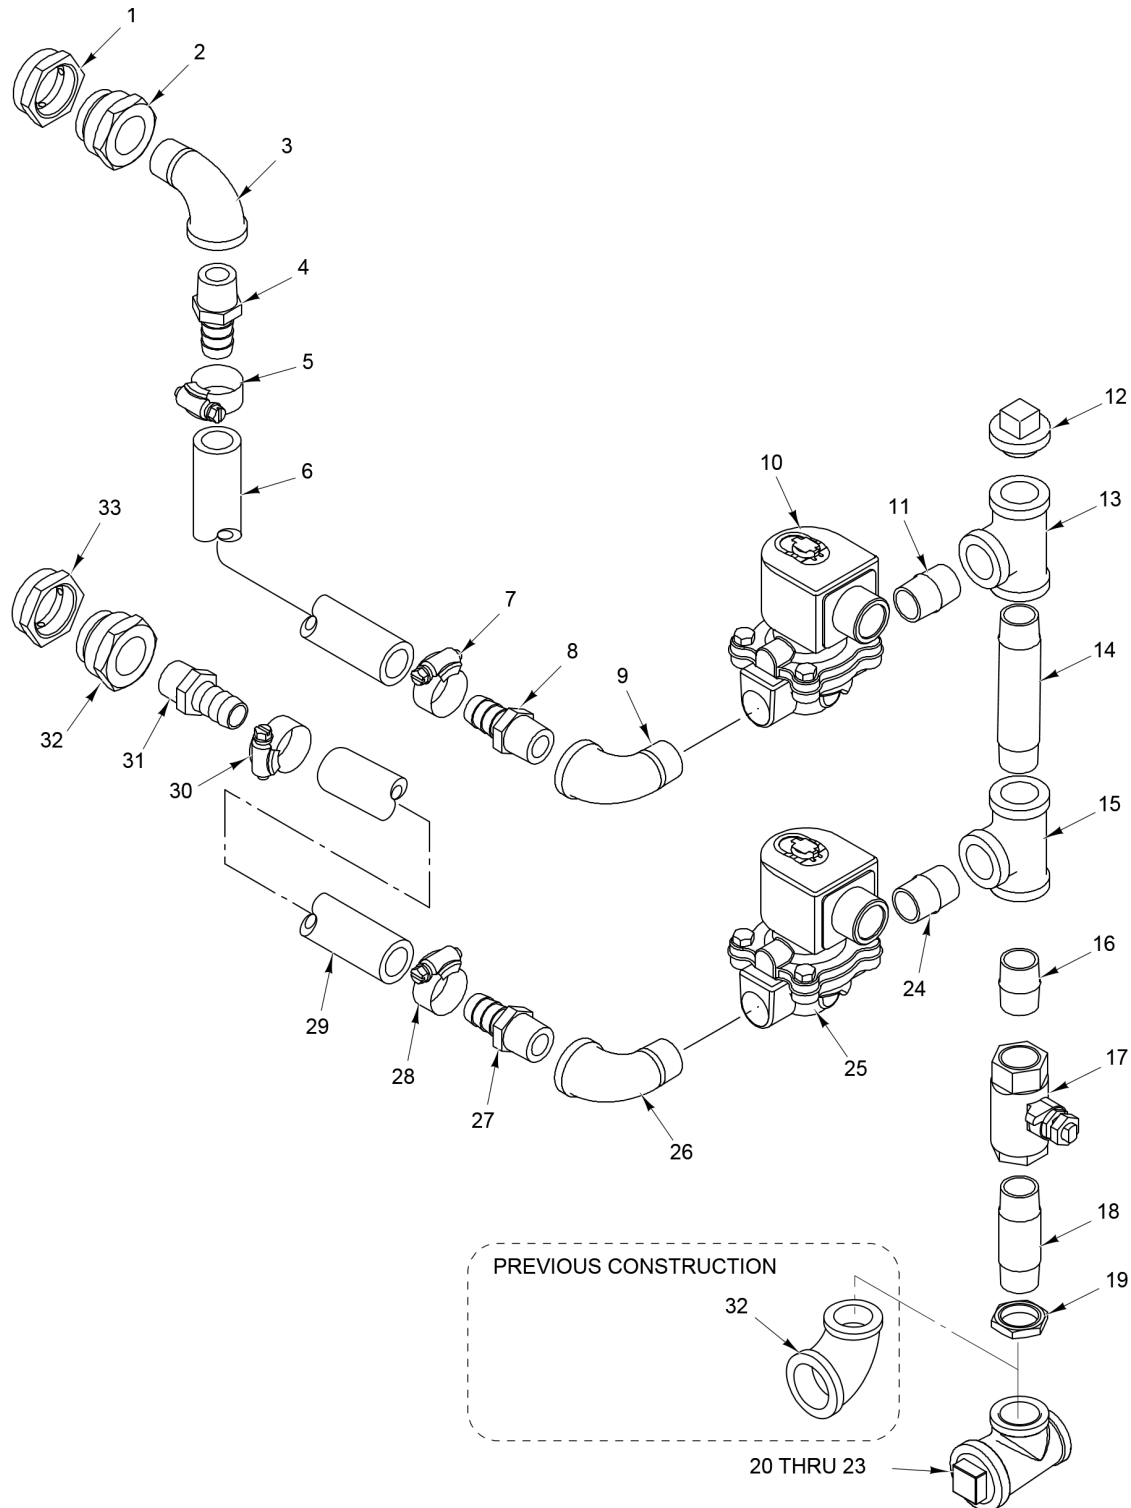

PL-58333

PLUMBING

PLUMBING

ILLUS. PL-58333	PART NO.	NAME OF PART	AMT.
1	00-855393-00001	Head - Steamport Cabinet.....	1
2	00-855394-00001	Adapter - Cabinet Steam Port.....	1
3	FP-015-17	Elbow - Pipe 1/2 x 90 Deg. (Brass).....	1
4	FP-090-83	Fitting - Hose 3/4 to 1/2 (Brass).....	1
5	00-557846	Clamp - Hose (29mm).....	1
6	00-913135-00042	White Steam Line Hose (42 in long).....	1
7	00-557579	Clamp.....	1
8	FP-090-83	Fitting - Hose 3/4 to 1/2 (Brass).....	1
9	FP-015-17	Elbow - Pipe 1/2 x 90 Deg. (Brass).....	1
10	00-855395-00001	Valve 1/2 NPT.....	1
11	FP-054-08	Pipe 1/2 x 1-1/8 TBE (SST).....	1
12	FP-028-15	Pipe Plug 1/2 Sq. Hd. (Brass).....	1
13	FP-019-21	Tee - Pipe 1/2 x 1/2 x 1/2 (Brass).....	1
14	FP-040-62	Pipe 1/2 x 2-3/4 TBE.....	1
15	FP-019-21	Tee - Pipe 1/2 x 1/2 x 1/2 (Brass).....	1
16	FP-054-08	Pipe 1/2 x 1-1/8 TBE (SST).....	1
17	00-881161	Valve - Ball.....	1
18	FP-054-39	Pipe 1/2 x 2-1/2 (SST).....	1
19	FP-053-05	Pipe Lock Nut 1/2 NPSL (SST).....	1
20	FP-027-22	Bushing - Pipe 3/4 to 1/2 (Brass).....	1
21	FP-019-40	Tee - Pipe 1 x 3/4 x 3/4 (Brass).....	1
22	FP-028-22	Pipe Plug 1 In. (Brass).....	1
23	00-855676-00001	Screen - Strainer.....	1
24	FP-054-08	Pipe 1/2 x 1-1/8 TBE (SST).....	1
25	00-855395-00001	Valve 1/2 NPT.....	1
26	FP-015-17	Elbow - Pipe 1/2 x 90 Deg. (Brass).....	1
27	FP-090-83	Fitting - Hose 3/4 to 1/2 (Brass).....	1
28	00-557579	Clamp - Hose.....	1
29	00-913135-00042	White Steam Line Hose (42 in long).....	1
30	00-557579	Clamp - Hose.....	1
31	FP-090-83	Fitting - Hose 3/4 to 1/2 (Brass).....	1
32	00-855394-00001	Adapter - Cabinet Steam Port.....	1
33	00-855393-00001	Head - Steamport Cabinet.....	1
34	FP-016-18	Elbow-Reducing 1 x 3/4 (Brass).....	1