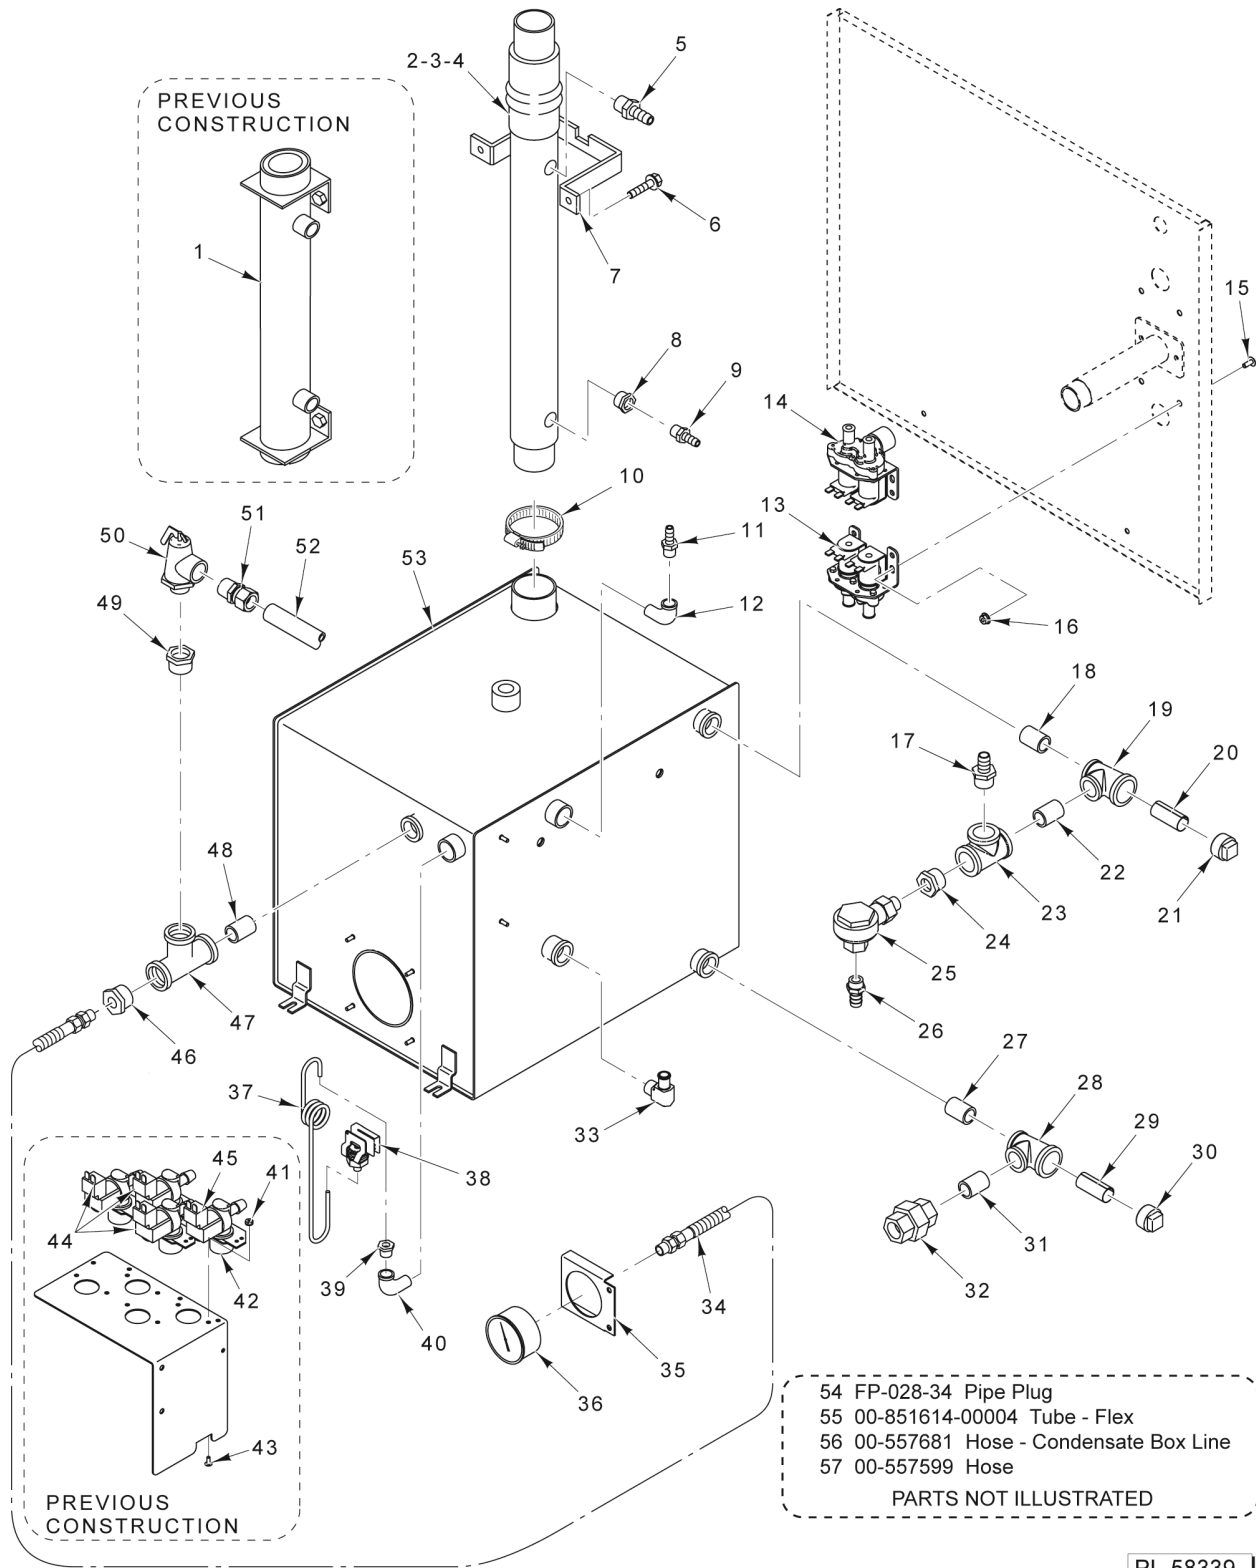

* Used On Machines Built On & Before S/N 27-1151339 and will need Delime Port Kit #00-857014-00001 installed.

** Used On Machines Built On & After S/N 27-1151340.

BURNER ASSEMBLY

BURNER ASSEMBLY

ILLUS.	PART NO.	NAME OF PART	AMT.
1	FP-090-34	Fitting - Male Branch Tee (Brass) (Previous Construction).....	1
2	FP-087-85	Fitting - Tube 3/8 x 1/8 FPT (Brass) (Previous Construction).....	1
3	00-855649-00001	Gasket - Blower.....	1
4	00-855601-00001	Pilot - Natural Air Assy.....	1
5	00-855601-00002	Pilot - Propane Air Assy.....	1
6	00-850778-00001	Switch - Air Pressure.....	1
7	00-851833-00001	Orifice - Air.....	1
8	FP-090-08	Coupling - Pipe 1/8 TBE (SST).....	1
9	FP-081-93	Pipe 1/8 x 3/4 TBE (Brass).....	1
10	00-855626-00001	Gasket - Burner.....	1
11	00-855646-00001	Burner - Aconit.....	1
12	SC-066-06	Mach. Screw 10-24 x 1/2 Phil. Truss Hd. (SST).....	6
13	00-855625-00001	Gasket - Burner Plate.....	1
14	00-855640-00001	Burner - Adaptor Weld.....	1
15	NS-038-13	Lock Nut 10-24 Hex.....	4
16	00-855628-00001	Gasket - Pilot.....	1
17	00-855627-00001	Pilot.....	1
18	00-857210-00005	Cable - Ignitnor W/ Strain Relief (30 in.).....	1
19	00-851318-00001	Flex Line Gas.....	1
20	FP-078-86	Elbow - Street 3/4 x 90 Deg.....	1
21	00-844133-00001	Valve - Comb. Natural 3-1/2 In.....	1
22	00-844133-00002	Valve - Comb. (3-1/2 In.) (10 In. W.C.) (LP).....	1
23	FP-036-02	Pipe 3/4 x 2-1/2 TBE.....	1
24	00-852984-00012	Orifice.....	1
25	SC-110-87	Mach. Screw #10-32 x 1/4 Phil. Pan Hd.....	4
26	00-855647-00001	Orifice - Air.....	1
27	SC-053-03	Mach. Screw 10-24 x 3/4 Slotted Truss Hd. (SST).....	4
28	00-855605-00001	Blower - Variable Speed.....	1
29	00-855657-00001	Blower - Shroud.....	1