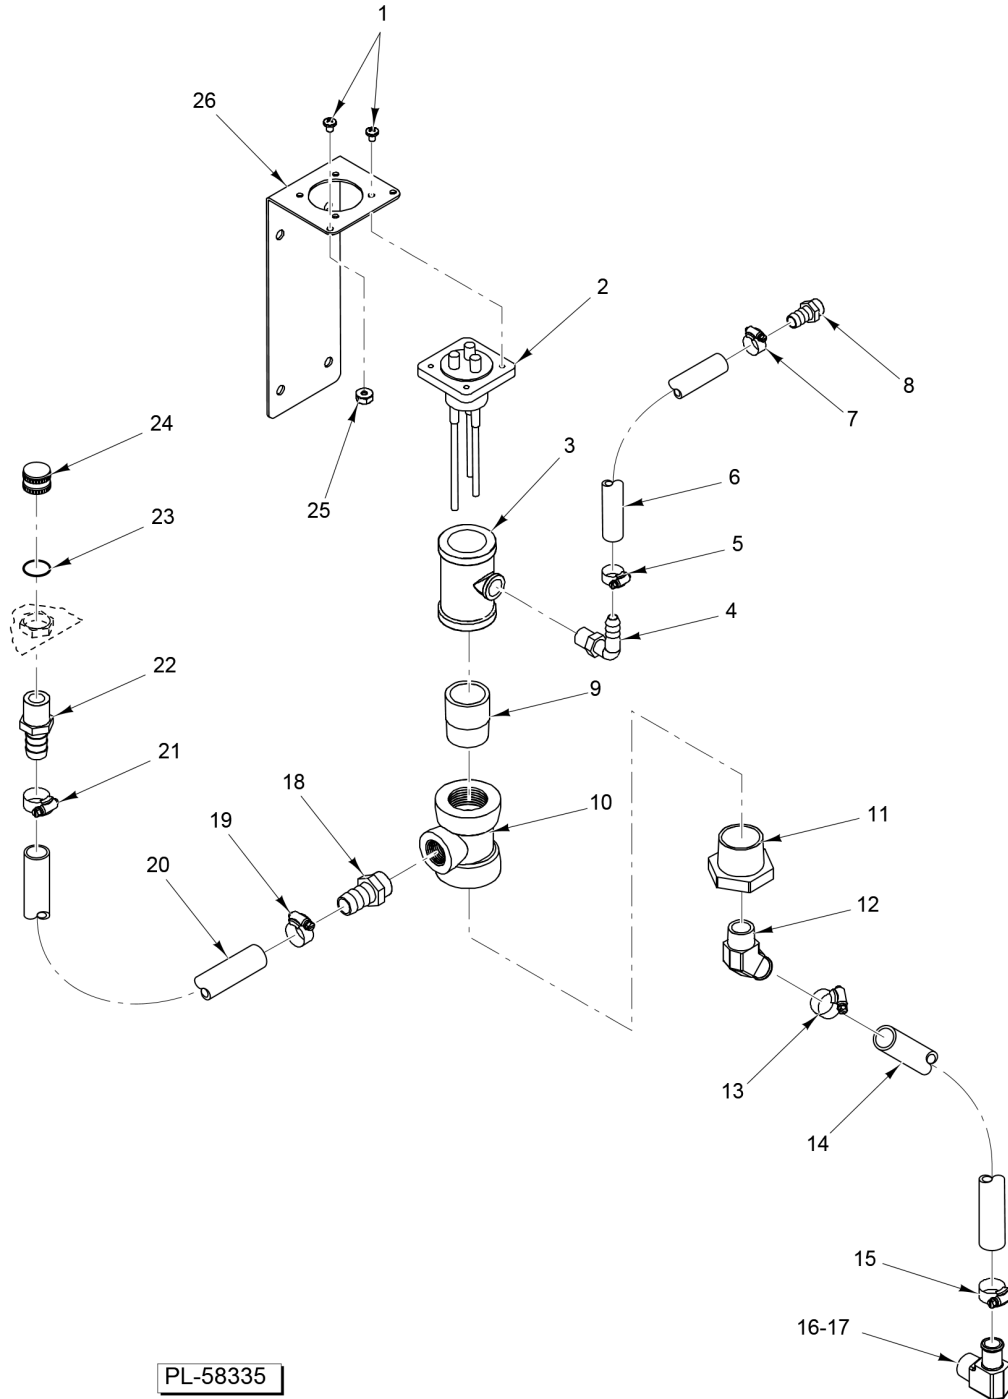

NOTES

WATER LEVEL PROBE

WATER LEVEL PROBE

ILLUS.	PART NO.	NAME OF PART	AMT.
PL-58335			
1	SC-110-87	Mach. Screw #10-32 x 1/4 Phil. Pan Hd.....	5
2	00-850736-00002	Probe - Level 3 Controller.....	1
3	FP-019-37	Tee 1 x 1 x 1/4 Reducing.....	1
4	FP-090-74	Fitting - Hose 5/8 x 45 Deg. Elbow (Brass).....	1
5	00-557718	Clamp - Hose #10.....	1
6	00-557600	Hose 3/8 Clear (8 in.).....	AR
7	00-557718	Clamp - Hose #10.....	1
8	FP-090-63	Fitting - Hose 5/8 ID Hose to 3/8 MPT (Brass).....	1
9	FP-036-17	Pipe 1 x 1-1/2 TBE.....	1
10	FP-090-50	Tee - Pipe 1 x 1/2 x 1.....	AR
11	FP-026-24	Bushing - Pipe 1 to 1/2.....	1
12	FP-090-18	Elbow Pipe 5/8 x 45 Deg. (Brass).....	1
13	00-557718	Clamp - Hose #10.....	1
14	00-557475	Hose 5/8 ID x 0.955 OD (1.66 Ft.) (Blue) (4.5 in).....	AR
15	00-557718	Clamp - Hose #10.....	1
*16	FP-090-68	Fitting - Hose 5/8 90 Deg. Elbow (Brass).....	1
**17	FP-090-54	Fitting - Hose 5/8 (Brass) Fitting - Hose 5/8 90 Deg. Elbow (Brass).....	1
18	FP-087-39	Fitting - Hose 5/8 Hose to 1/2 NPT (Brass).....	1
19	00-557718	Clamp - Hose #10.....	1
20	00-557475	Hose 5/8 ID x 0.955 OD (1.66 Ft.) (Blue).....	1
21	00-557718	Clamp - Hose #10.....	1
22	FP-019-37	Tee 1 x 1 x 1/4 Reducing.....	1
23	00-856769-00001	O-Ring 1/8 In. Thk.....	1
24	FP-090-60	Fitting - Hose (Round Hose Cap 3/4 NH Thread) (Brass).....	1
25	NS-046-88	Nut Assy. 10-32 Hex.....	1
26	00-855699-00001	Bracket - Level Probe.....	1
	00-855679-00001	Probe - Level (Incls. Items 1 thru 4, 9 thru 12, 18, 25, & 26).....	1