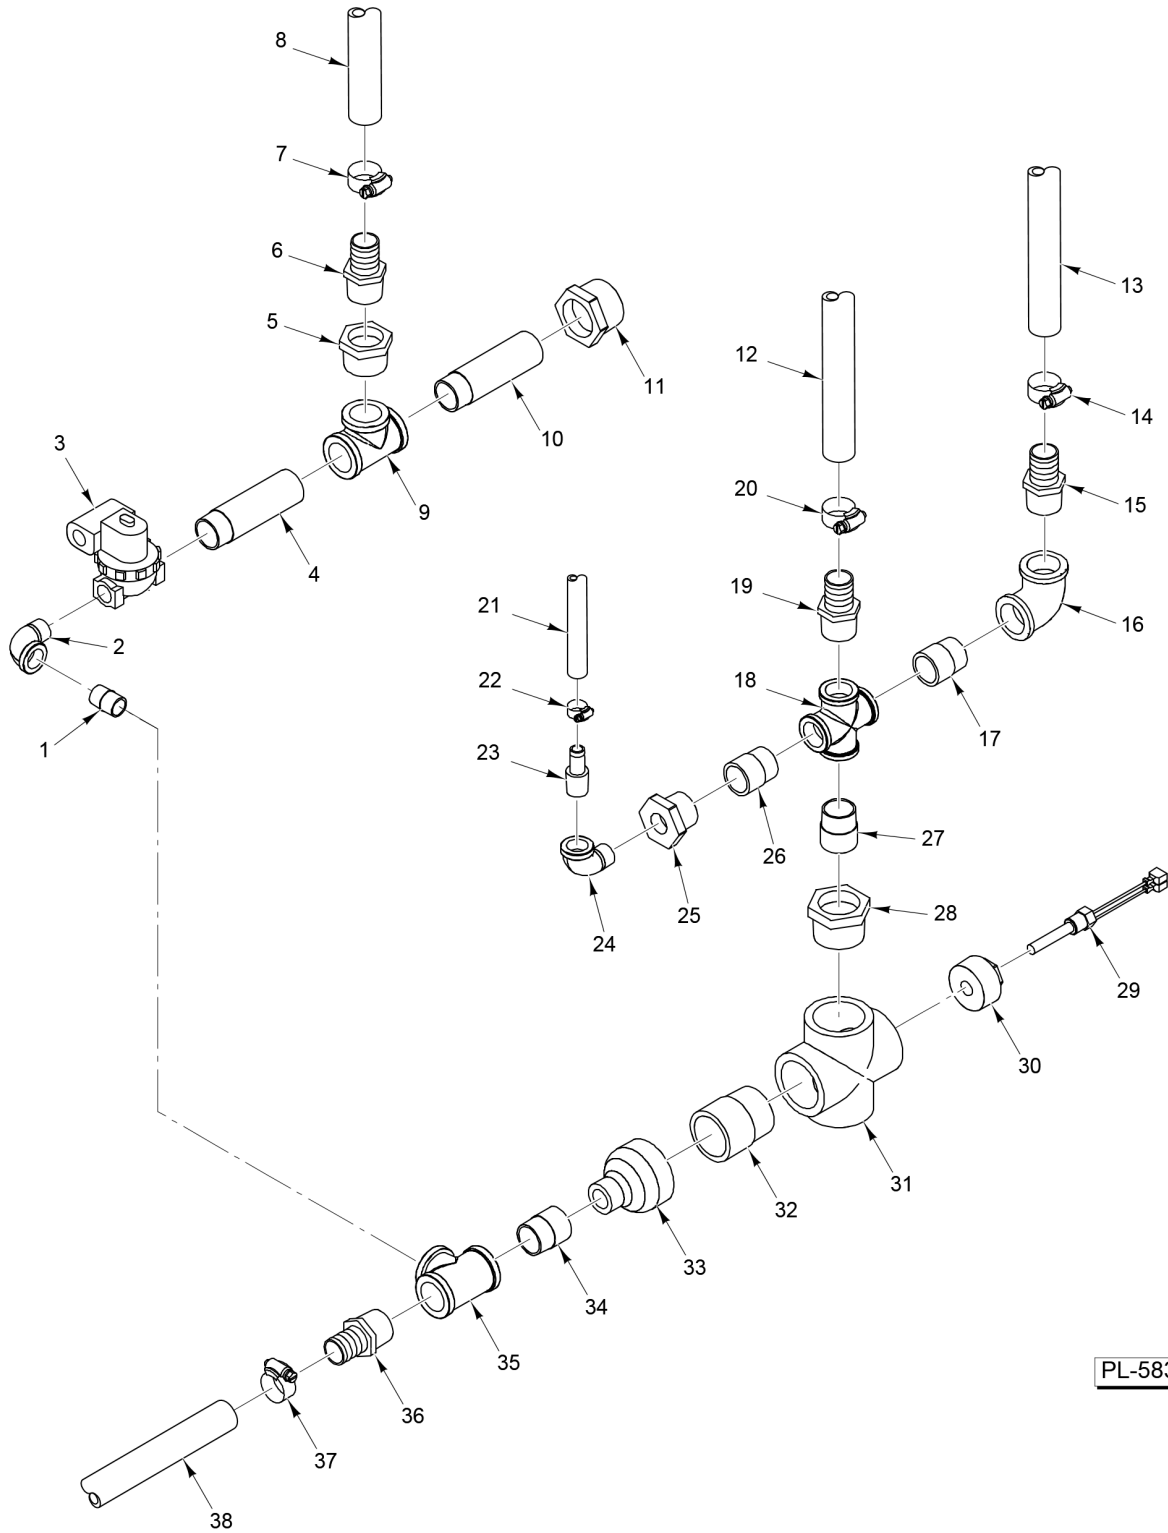

PL-58337

**DRAIN ASSEMBLY
(PREVIOUS CONSTRUCTION)**

**DRAIN ASSEMBLY
(PREVIOUS CONSTRUCTION)**

ILLUS. PL-58337	PART NO.	NAME OF PART	AMT.
1	FP-035-91	Pipe 1/2 x 1-1/8 TBE.....	1
2	FP-013-17	Elbow - Street 1/2 x 90 Deg.....	1
3	00-435968-00001	Valve - Solenoid (1/2 In.) (110-120 V.).....	1
4	FP-040-62	Pipe 1/2 x 2-3/4 TBE.....	1
5	FP-027-13	Bushing - Pipe 1/2 to 3/8 (Brass).....	1
6	FP-090-29	Fitting - Hose 3/8 to 3/8.....	1
7	00-557597	Clamp - Hose.....	1
8	00-557599	Hose 3/8 (Clear).....	AR
9	FP-019-21	Tee - Pipe 1/2 x 1/2 x 1/2 (Brass).....	1
10	FP-040-62	Pipe 1/2 x 2-3/4 TBE (Brass).....	1
11	FP-027-22	Bushing - Pipe 3/4 to 1/2 (Brass).....	1
12	00-557477	Hose (1 In. Dia.) Green.....	AR
13	00-557477	Hose (1 In. Dia.) Green.....	AR
14	00-557756	Clamp - Hose.....	1
15	FP-090-19	Fitting - Hose 1 In.....	1
16	FP-013-27	Elbow - Pipe 1 x 90 Deg.....	1
17	FP-036-17	Pipe 1 x 1-1/2 TBE.....	1
18	FP-088-56	Cross - Pipe Std. 1 x 1 x 1 x 1 Std.....	1
19	FP-090-19	Fitting - Hose 1 In.....	1
20	00-557756	Clamp - Hose.....	1
21	00-557475	Hose 5/8 ID x 0.955 OD (1.66 Ft.) (Blue).....	AR
22	00-557597	Clamp - Hose.....	1
23	FP-087-39	Fitting - Hose 5/8 Hose to 1/2 NPT (Brass).....	1
24	FP-013-17	Elbow - Street 1/2 x 90 Deg.....	1
25	FP-026-24	Bushing - Pipe 1 to 1/2.....	1
26	FP-036-37	Pipe 1 1/2 x 2 1/2 TBE.....	1
27	FP-036-17	Pipe 1 x 1-1/2 TBE.....	1
28	FP-026-68	Bushing 1-1/2 to 1 In.....	1
29	00-855607-00001	Thermostat - Condenser (135 Deg. F.).....	1
30	FP-090-38	Bushing - Pipe 1 1/2 to 3/8.....	1
31	FP-090-28	Cross - Pipe STD 1 1/2 x 1 1/2 x 1 1/2 x 1 1/2.....	1
32	FP-036-17	Pipe 1 x 1-1/2 TBE.....	1
33	FP-024-50	Coupling - Reducing 1 1/2 to 1/2.....	1
34	FP-035-94	Pipe 1/2 x 1-1/2 TBE.....	1
35	FP-019-21	Tee - Pipe 1/2 x 1/2 x 1/2 (Brass).....	1
36	FP-090-29	Fitting - Hose 3/8 to 3/8.....	1
37	00-557597	Clamp - Hose.....	1
38	00-557599	Hose 3/8 (Clear).....	AR