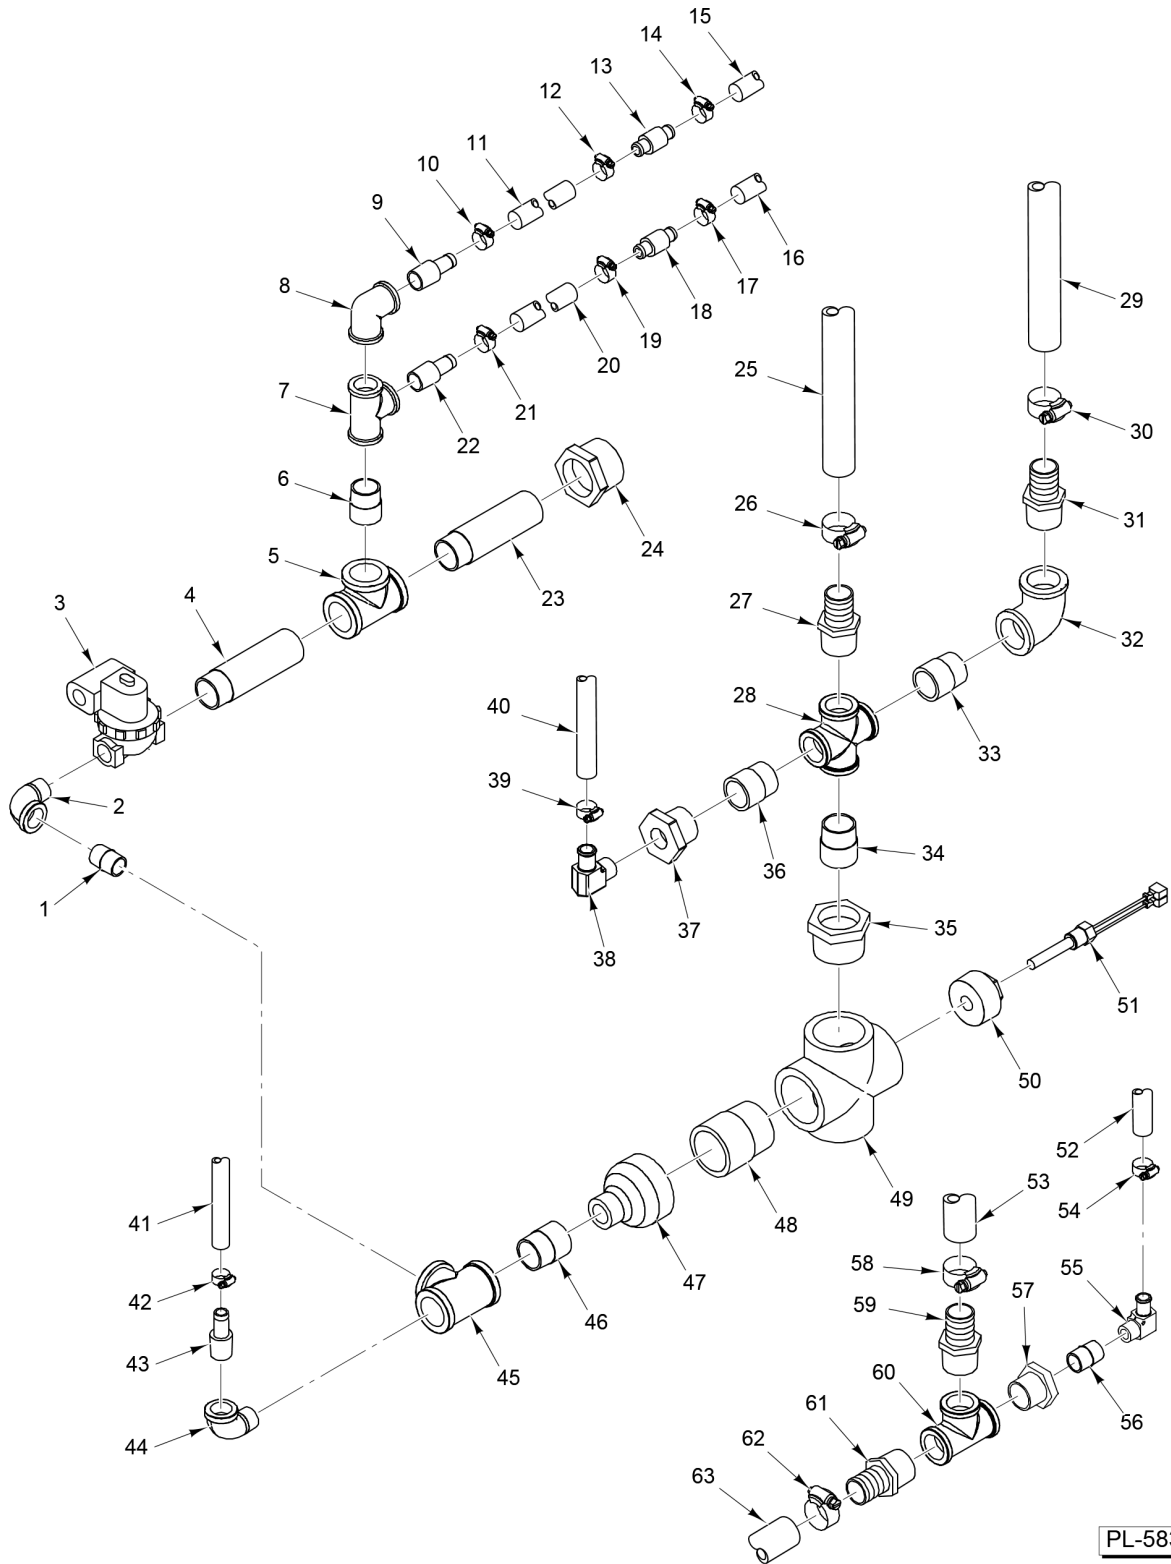

PL-58336

**DRAIN ASSEMBLY
(CURRENT CONSTRUCTION)**

**DRAIN ASSEMBLY
(CURRENT CONSTRUCTION)**

ILLUS.	PART NO.	NAME OF PART	AMT.
PL-58336			
1	FP-035-91	Pipe 1/2 x 1-1/8 TBE.....	1
2	FP-013-17	Elbow - Street 1/2 x 90 Deg.....	1
3	00-435968-00001	Valve - Solenoid (1/2 In.) (110-120 V.).....	1
4	FP-040-62	Pipe 1/2 x 2-3/4 TBE (Brass).....	1
5	FP-019-21	Tee - Pipe 1/2 x 1/2 x 1/2 (Brass).....	1
6	FP-040-42	Pipe 1/2 x 1-1/8 TBE (Brass).....	1
7	FP-019-21	Tee - Pipe 1/2 x 1/2 x 1/2 (Brass).....	1
8	FP-015-17	Elbow - Pipe 1/2 x 90 Deg. (Brass).....	1
9	FP-090-77	Fitting - Hose 5/8 (Brass).....	1
10	00-557756	Clamp - Hose.....	3
11	00-557681	Hose - 1/2 in. I.D. Clear (6 ft. piece).....	AR
12	00-557756	Clamp - Hose.....	3
13	00-857179-00001	Valve - Check.....	2
14	00-557756	Clamp - Hose.....	3
15	00-557681	Hose - 1/2 in. I.D. Clear (6 ft. piece).....	AR
16	00-557681	Hose - 1/2 in. I.D. Clear (6 ft. piece).....	AR
17	00-557756	Clamp - Hose.....	3
18	00-857179-00001	Valve - Check.....	2
19	00-557756	Clamp - Hose.....	3
20	00-557681	Hose - 1/2 in. I.D. Clear (6 ft. piece).....	AR
21	00-557756	Clamp - Hose.....	3
22	FP-090-77	Fitting - Hose 5/8 (Brass).....	1
23	FP-040-62	Pipe 1/2 x 3 TBE (Brass).....	1
24	FP-027-22	Bushing - Pipe 3/4 to 1/2 (Brass).....	1
25	00-557477	Hose (1 In. Dia.) Green.....	AR
26	00-557756	Clamp - Hose.....	1
27	FP-090-19	Fitting - Hose 1 In.....	1
28	FP-088-56	Cross - Pipe Std. 1 x 1 x 1 x 1 Std.....	1
29	00-557477	Hose (1 In. Dia.) Green.....	AR
30	00-557756	Clamp - Hose.....	1
31	FP-090-19	Fitting - Hose 1 In.....	1
32	FP-013-27	Elbow - Pipe 1 x 90 Deg.....	1
33	FP-036-17	Pipe 1 x 1-1/2 TBE.....	1
34	FP-036-17	Pipe 1 x 1-1/2 TBE.....	1
35	FP-026-68	Bushing 1-1/2 to 1 In.....	1
36	FP-036-37	Pipe 1 1/2 x 2 1/2 TBE.....	1
37	FP-026-24	Bushing - Pipe 1 to 1/2.....	1
38	FP-090-54	Fitting - Hose 5/8 (Brass).....	1
39	00-557756	Clamp - Hose.....	1
40	00-557475	Hose 5/8 ID x 0.955 OD (1.66 Ft.) (Blue).....	AR
41	00-557681	Hose - 1/2 in. I.D. Clear (6 ft. piece).....	AR
42	00-557756	Clamp - Hose.....	1
43	FP-090-77	Fitting - Hose 5/8 (Brass).....	1
44	FP-013-17	Elbow - Street 1/2 x 90 Deg.....	1
45	FP-019-21	Tee - Pipe 1/2 x 1/2 x 1/2 (Brass).....	1
46	FP-035-94	Pipe 1/2 x 1-1/2 TBE.....	1
47	FP-024-50	Coupling - Reducing 1 1/2 to 1/2.....	1
48	FP-036-17	Pipe 1 x 1-1/2 TBE.....	1
49	FP-090-28	Cross - Pipe STD 1 1/2 x 1 1/2 x 1 1/2 x 1 1/2.....	1
50	FP-090-38	Bushing - Pipe 1 1/2 to 3/8.....	1
51	00-855607-00001	Thermostat - Condensate (135 Deg. F.).....	1
52	00-557681	Hose - Condensate Box Line (14 In.) Hose - 1/2 in. I.D. Clear (6 ft. piece).....	AR
53	00-557477	Hose (1 In. Dia.) Green.....	AR
54	00-557756	Clamp - Hose.....	3
55	FP-090-91	Fitting - Hose 1/2 Hose to 1/4 NPT (Brass).....	1