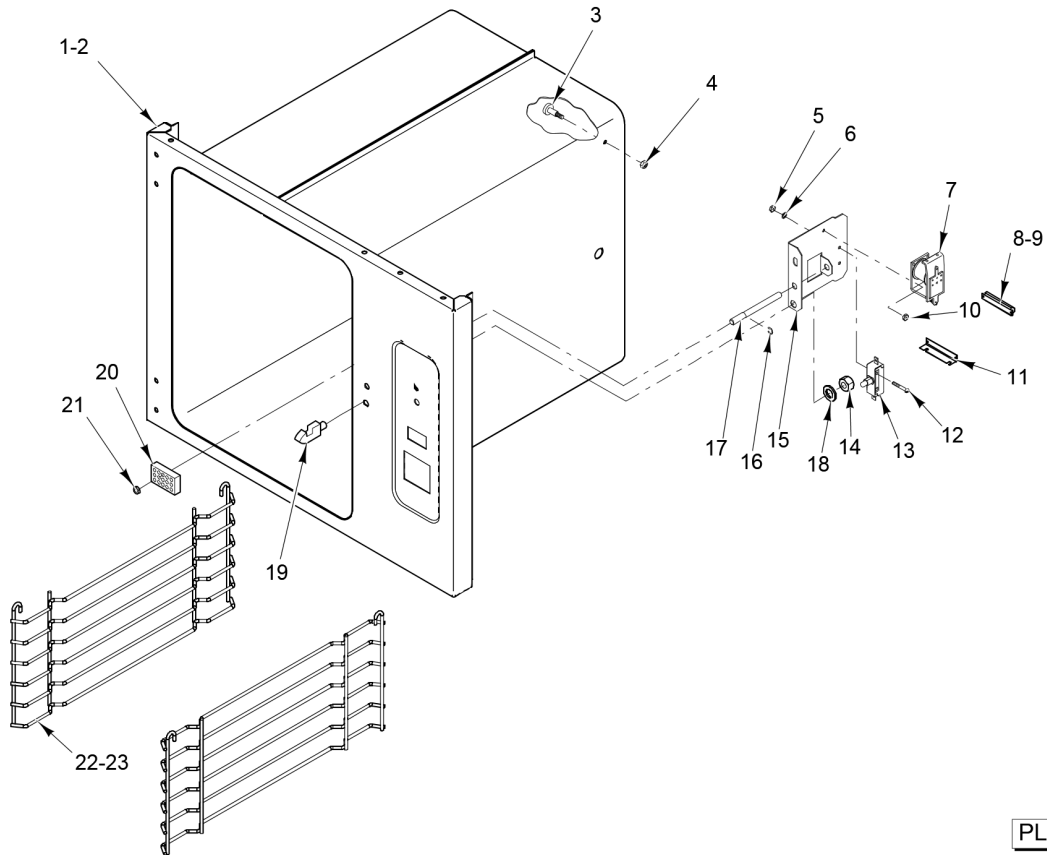

COMPARTMENT

COMPARTMENT

ILLUS. PL-58330	PART NO.	NAME OF PART	AMT.
1	00-855278-00001	Compartment (3 Pan).....	1
2	00-857649-00004	Compartment - Service Kit (5-Pan).....	1
3	00-855337-00001	Shoulder Screw 10-32 Slotted (SST).....	4
4	NS-049-09	Nut Assy. 10-32 (SST).....	4
5	SC-021-08	Mach. Screw 6-32 x 3/8 Slotted Rd. Hd. (SST).....	1
6	WL-003-09	Lockwasher #6 Helical.....	1
7	00-411499-00004	Buzzer (115 V.).....	1
8	00-851530-00004	Block - Terminal (10-Position).....	1
9	NS-046-89	Nut Assy. 6-32 Hex KEPS.....	2
10	NS-011-07	Nut 6-32 Hex (SST).....	2
11	00-855438-00001	Bracket - Terminal Block.....	1
12	SC-021-12	Mach. Screw 6-32 x 1 Slotted Rd. Hd. (SST).....	1
13	00-842049	Switch - Door.....	1
14	NS-015-13	Nut 3/8-16 Hex (SST).....	1
15	00-855308-00001	Actuator Bracket - Door.....	1
16	RR-006-22	Retaining Ring 1/4 In. (SST).....	2
17	00-855307-00001	Actuator Rod - Door.....	1
18	WL-006-27	Lockwasher 3/8 Helical (SST).....	1
19	00-855586-00001	Bullet - Door.....	1
20	00-855753-00001	Cover - Drain.....	1
21	NS-011-18	Nut 10-24 Hex (SST).....	1
22	00-855355-00001	Rack - Wire (3-Pan).....	2
23	00-855355-00002	Rack - Wire (5-Pan).....	2
	00-855779-00001	Compartment - Insulation (3-Pan).....	1
	00-855779-00002	Compartment - Insulation (5-Pan).....	1