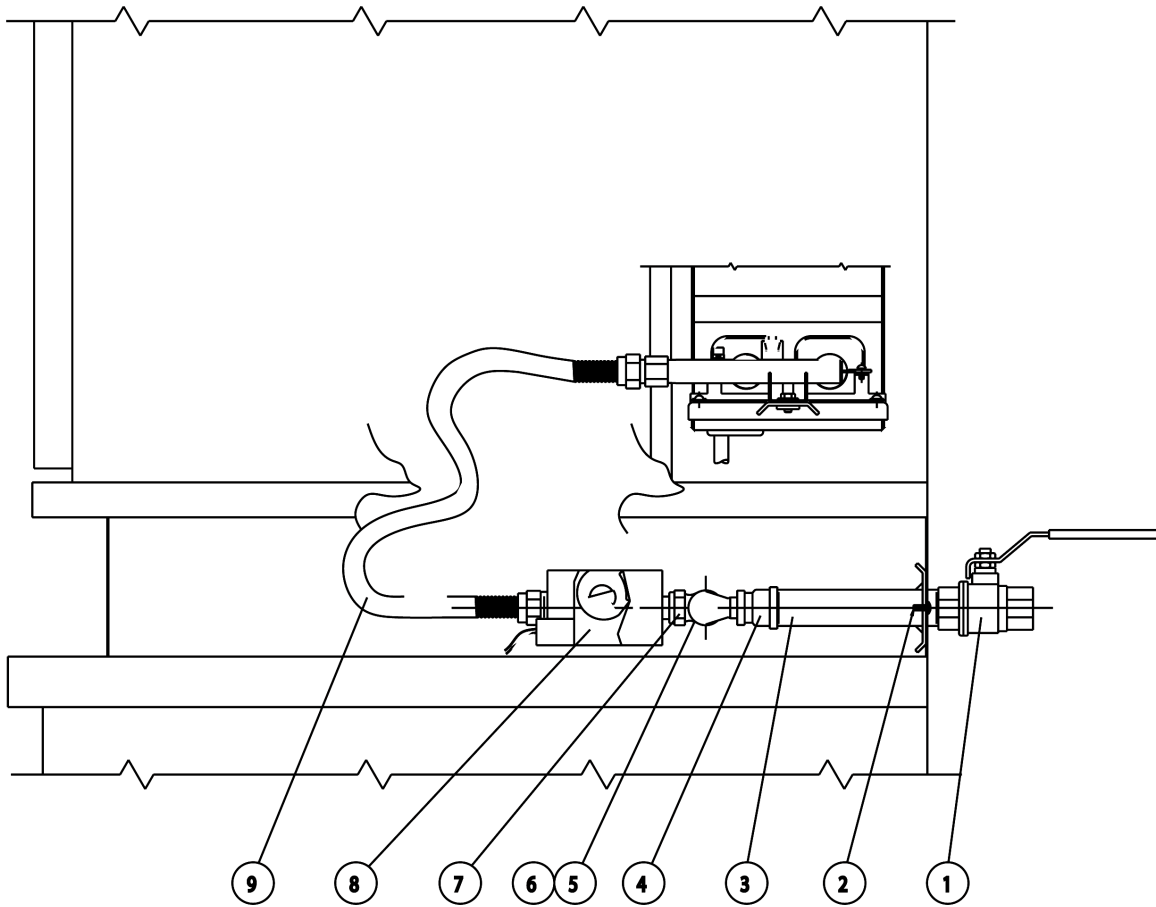

**BURNER PARTS - NATURAL GAS ONLY, DIRECT SPARK
NATURAL OR PROPANE, GLOW COIL**

ILLUS.	PART NO.	NAME OF PART	AMOUNT		
			VSX5G	VSX7G	VSX10G
1	00-853487	Spark Electrode, Direct Spark	1	2	2
	00-844367-00066	Sensor Frame, Glow Coil	1	2	2
2	00-853970	Spark Electrode Bracket	1	2	2
	00-851059	Sensor Bracket, Glow Coil	1	2	2
3	00-855154	Gas Manifold Assembly	1	2	2
4	00-851053	Orifice #43	2	4	4
5	00-854334	Plug 1/8 NPT	1	2	2
6	00-851057	Burner Mounting Bracket	1	2	2
7	00-851058	Burner	2	4	4
8	00-853967	Burner Support	1	2	2
9	00-854335	Finer Washer 1/4	2	4	4
10	00-854336	Hex Cap Screw 1/4 - 20 x 1 1/2	1	2	2
11	00-855155	Machine Screw 10 - 32 x 3/8	2	4	4
12	00-855156	Machine Screw 1/4 - 20 x 1/4	1	2	2
	00-855157	Lock Washer 1/4	1	2	2
13	00-855158	Machine Screw 8 - 32 x 3/8	4	8	8
	00-855159	Machine Screw 6 - 32 x 3/8	1	2	2
*15	00-851060	Coil, Glow	1	2	2

BURNER PARTS - PROPANE GAS ONLY

ILLUS. PL-4476-2R1	PART NO.	NAME OF PART	AMOUNT		
			VSX5G	VSX7G	VSX10G
1	00-855160	Hex Screw 10 - 32 x 1/4	4	8	8
2	00-854847	Pilot Burner	1	2	2
3	00-854848	Burner Mounting Bracket	1	2	2
4	00-855161	Machine Screw	2	4	4
5	00-854849	Spark Electrode	1	2	2
6	00-854848	Pilot Tube	1	2	2
7	00-855156	Machine Screw 1/4 - 20 x 1/2	2	4	4
8	00-854334	Plug 1/8 NPT	1	2	2
9	00-854844	Gas Manifold Assembly	1	2	2
10	00-850010	Elbow 1/4 C X 1/8 MPT	1	2	2
11	00-854852	Orifice #63	4	8	8
12	00-854846	Twin Burners	2	4	4
13	00-855162	Sheet Metal Screw	4	8	8
14	00-855163	Machine Screw	2	4	4

VSX5G BURNER SYSTEM

5196AR0

ILLUS.	PART NO.	NAME OF PART	AMOUNT
			VSX5G
1	00-840522	Ball Valve 3/4"	1
2	00-854337	Screw, #10 - 32 x 12	2
3	00-854338	Gas Supply Pipe Assembly	1
4	00-851526	Reducing Coupling	1
5	00-854339	90 Degree Street Elbow	1
6	00-851782	Close Nipple 1/2"	1
7	00-842904	Union Elbow 1/2"	1
**8	00-853401-00001	Combination Gas Control - Natural	1
	00-853401-00002	Combination Gas Control - Propane	1
9	00-853976	Flex Tube, 1/2" x 18	1