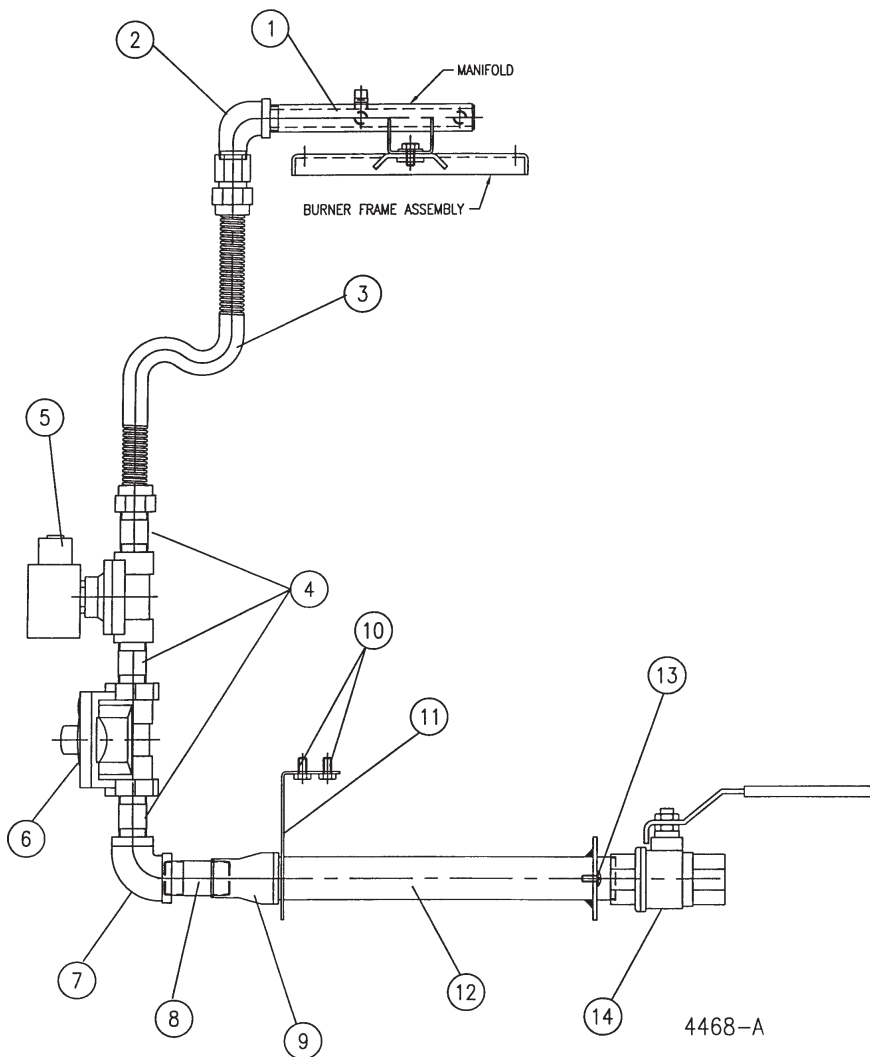

BURNER PARTS - PROPANE GAS ONLY

ILLUS. PL-4476-2R1	PART NO.	NAME OF PART	AMOUNT		
			VSX5G	VSX7G	VSX10G
1	00-855160	Hex Screw 10 - 32 x 1/4	4	8	8
2	00-854847	Pilot Burner	1	2	2
3	00-854848	Burner Mounting Bracket	1	2	2
4	00-855161	Machine Screw	2	4	4
5	00-854849	Spark Electrode	1	2	2
6	00-854848	Pilot Tube	1	2	2
7	00-855156	Machine Screw 1/4 - 20 x 1/2	2	4	4
8	00-854334	Plug 1/8 NPT	1	2	2
9	00-854844	Gas Manifold Assembly	1	2	2
10	00-850010	Elbow 1/4 C X 1/8 MPT	1	2	2
11	00-854852	Orifice #63	4	8	8
12	00-854846	Twin Burners	2	4	4
13	00-855162	Sheet Metal Screw	4	8	8
14	00-855163	Machine Screw	2	4	4

** Select As Required

VSX7G & VSX10G BURNER SYSTEM

5194AR0

ILLUS.	PART NO.	NAME OF PART	AMOUNT	
			VSX7G	VSX10G
1	00-854340	Gas Supply Pipe Assembly	1	1
2	00-854337	Screw, #10 - 32 x 2	2	2
3	00-855164	Bracket	1	
	00-854342	Bracket, VSX7G		1
4	00-854343	Screw, 1/4" - 20 x 2	2	2
5	00-851526	Reducing Coupling 3/4" x 1/2"	1	1
6	00-854339	90 Degree Street Elbow, 1/2"	3	3
7	00-851782	Close Nipple, 1/2"	3	3
8	00-854344	Tee, 1/2" x 1/2" x 1/2"	1	1
9	00-854345	Nipple, 1/2 x 2	1	1
10	00-854346	90 Degree Elbow, 1/2"	1	1
11	00-842904	Union Elbow, 1/2"	2	2
**12	00-853401-00001	Combination Gas Control - Natural	2	2
	00-853401-00002	Combination Gas Control - Propane	2	2
13	00-853484	Flex Tube, 1/2" x 36"	1	1
14	00-853485	Flex Tube, 1/2" x 48"	1	1

** Select As Required

VSX5G GLOW COIL IGNITION BURNER SYSTEM

ILLUS.	PART NO.	NAME OF PART	AMOUNT
			VSX5G
1	00-851052	Manifold	1
2	00-854339	St. Elbow	1
3	00-850152	Gas Flex Hose	1
4	00-851782	Close Nipple 1/2	3
5	00-844367-00049	Solenoid Valve	1
**6	00-844367-00047	Gas Pressure Regulator - Natural	1
	00-844367-00048	Gas Pressure Regulator - Propane	1
7	00-854346	Elbow 1/2	1
8	00-854345	Nipple 1/2 x 2	1
9	00-851526	Red Coupling 1/2 x 3/4	1
10	00-854343	Screw 1/4-20 x 1/2	2
11	00-855165	Bracket	1
12	00-855166	Supply Pipe Assembly	1
13	00-854337	Screw 10-32 x 1/2	2
14	00-840522	Ball Valve 3/4"	1