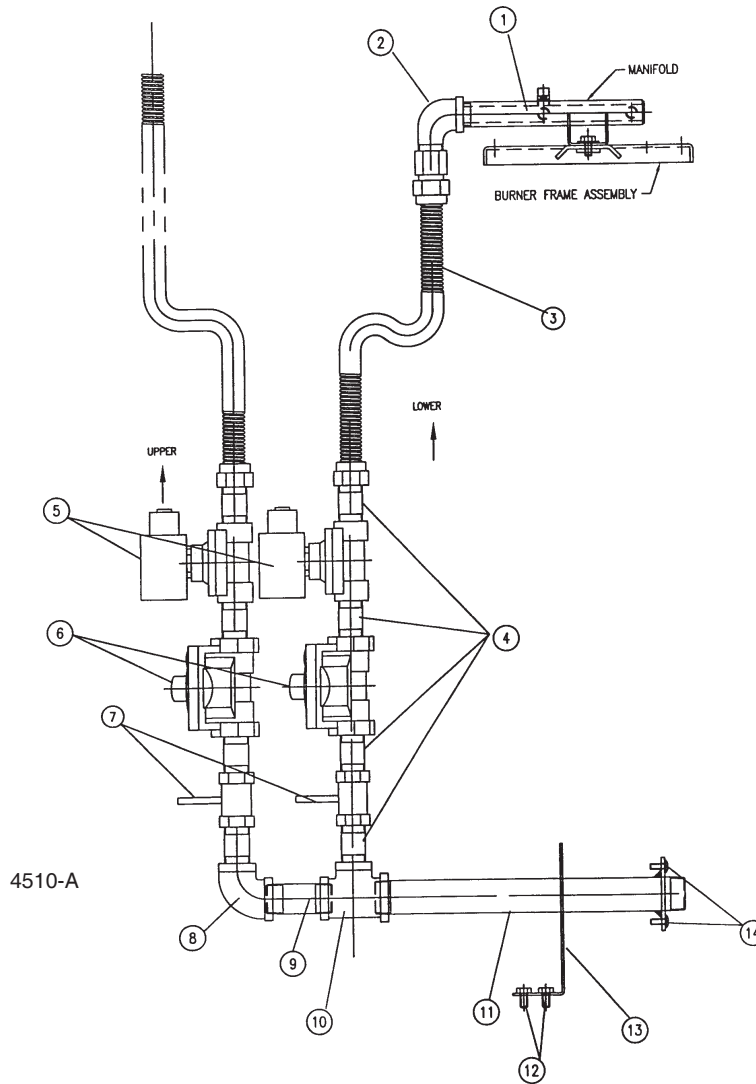

VSX7G & VSX10G GLOW COIL IGNITION BURNER SYSTEM

ILLUS.	PART NO.	NAME OF PART	AMOUNT	
			VSX7G	VSX10G
1	851052	Manifold	2	2
2	854339	St. Elbow	2	2
3	850152	Gas Flex Hose	2	2
4	851782	Close Nipple 1/2	8	8
5	844367-49	Solenoid Valve	2	2
*6	844367-47	Gas Pressure Regulator - Natural	2	2
	844367-48	Gas Pressure Regulator - Propane	2	2
7	844367-59	Gas Shut Off Valve 1/2	2	2
8	854346	Elbow	1	1
9	854345	Nipple 1/2 x 2	1	1
10	855167	Tee	1	1
11	855166	Supply Pipe Assembly	1	1
12	854343	Screw 1/4-20 x 1/2	2	2
13	854342	Bracket	1	1
14	854337	Screw 10-32 x 1/2	2	2

** Select As Required