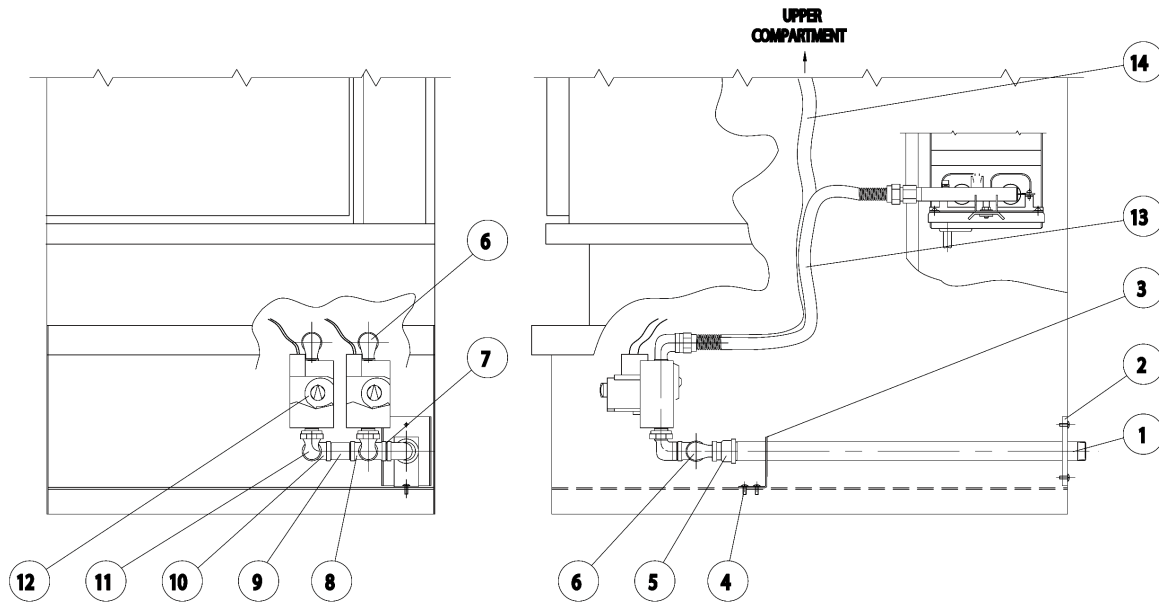

VSX5G BURNER SYSTEM

5196AR0

ILLUS.	PART NO.	NAME OF PART	AMOUNT
			VSX5G
1	00-840522	Ball Valve 3/4"	1
2	00-854337	Screw, #10 - 32 x 12	2
3	00-854338	Gas Supply Pipe Assembly	1
4	00-851526	Reducing Coupling	1
5	00-854339	90 Degree Street Elbow	1
6	00-851782	Close Nipple 1/2"	1
7	00-842904	Union Elbow 1/2"	1
**8	00-853401-00001	Combination Gas Control - Natural	1
	00-853401-00002	Combination Gas Control - Propane	1
9	00-853976	Flex Tube, 1/2" x 18	1

** Select As Required

VSX7G & VSX10G BURNER SYSTEM

5194AR0

ILLUS.	PART NO.	NAME OF PART	AMOUNT	
			VSX7G	VSX10G
1	00-854340	Gas Supply Pipe Assembly	1	1
2	00-854337	Screw, #10 - 32 x 2	2	2
3	00-855164	Bracket	1	
	00-854342	Bracket, VSX7G		1
4	00-854343	Screw, 1/4" - 20 x 2	2	2
5	00-851526	Reducing Coupling 3/4" x 1/2"	1	1
6	00-854339	90 Degree Street Elbow, 1/2"	3	3
7	00-851782	Close Nipple, 1/2"	3	3
8	00-854344	Tee, 1/2" x 1/2" x 1/2"	1	1
9	00-854345	Nipple, 1/2 x 2	1	1
10	00-854346	90 Degree Elbow, 1/2"	1	1
11	00-842904	Union Elbow, 1/2"	2	2
**12	00-853401-00001	Combination Gas Control - Natural	2	2
	00-853401-00002	Combination Gas Control - Propane	2	2
13	00-853484	Flex Tube, 1/2" x 36"	1	1
14	00-853485	Flex Tube, 1/2" x 48"	1	1