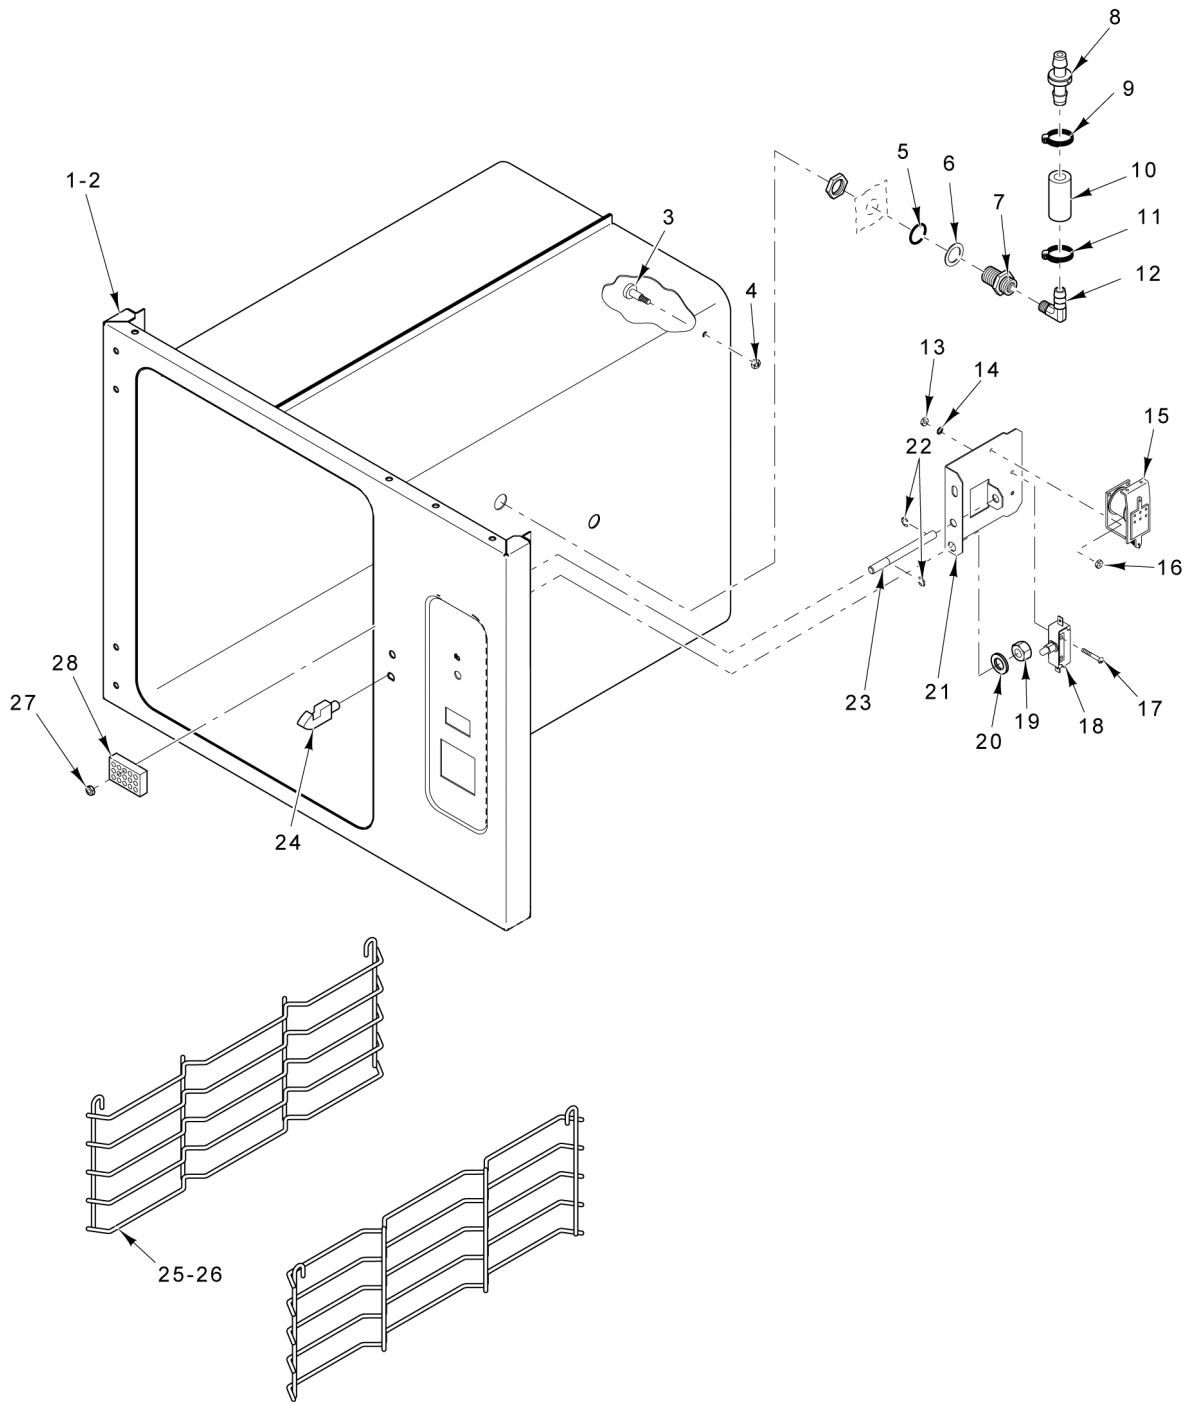

PL-58572

**COMPARTMENT
(PREVIOUS CONSTRUCTION)**

**COMPARTMENT
(PREVIOUS CONSTRUCTION)**

ILLUS. PL-58572	PART NO.	NAME OF PART	AMT.
1	00-855278-00001	Compartment (3 Pan).....	1
2	00-857649-00004	Compartment - Service Kit (5-Pan).....	1
3	00-855337-00001	Shoulder Screw 10-32 Slotted (SST).....	4
4	NS-049-09	Nut Assy. 10-32 (SST).....	4
5	00-856769-00001	O-Ring 1/8 In. Thk.....	1
6	WS-010-26	Washer (SST).....	1
7	FP-090-36	Coupling - Anchor 1/8 (Brass).....	1
8	00-856755-00001	Valve - Check.....	1
9	00-557718	Clamp - Hose #10.....	1
10	00-557473	Tube Line - Compartment Vacuum.....	1
11	00-557718	Clamp - Hose #10.....	1
12	FP-090-71	Fitting - Hose 3/8 Hose by 1/8 NPT (Brass).....	1
13	SC-021-08	Mach. Screw 6-32 x 3/8 Slotted Rd. Hd. (SST).....	2
14	WL-003-09	Lockwasher #6 Helical.....	2
15	00-411499-00004	Buzzer (115 V.).....	1
16	NS-011-07	Nut 6-32 Hex (SST).....	2
17	SC-021-12	Mach. Screw 6-32 x 1 Slotted Rd. Hd. (SST).....	2
18	00-842049	Switch - Door.....	1
19	NS-015-13	Nut 3/8-16 Hex (SST).....	1
20	WL-006-27	Lockwasher 3/8 Helical (SST).....	1
21	00-855308-00001	Actuator Bracket - Door.....	1
22	RR-006-22	Retaining Ring 1/4 In. (SST).....	2
23	00-855307-00001	Actuator Rod - Door.....	2
24	00-855586-00001	Bullet - Door.....	1
25	00-855355-00001	Rack - Wire (3-Pan).....	2
26	00-855355-00002	Rack - Wire (5-Pan).....	2
27	NS-011-18	Nut 10-24 Hex (SST).....	1
28	00-855753-00001	Cover - Drain.....	1
	00-855779-00001	Compartment - Insulation (3-Pan).....	1
	00-855779-00002	Compartment - Insulation (5-Pan).....	1