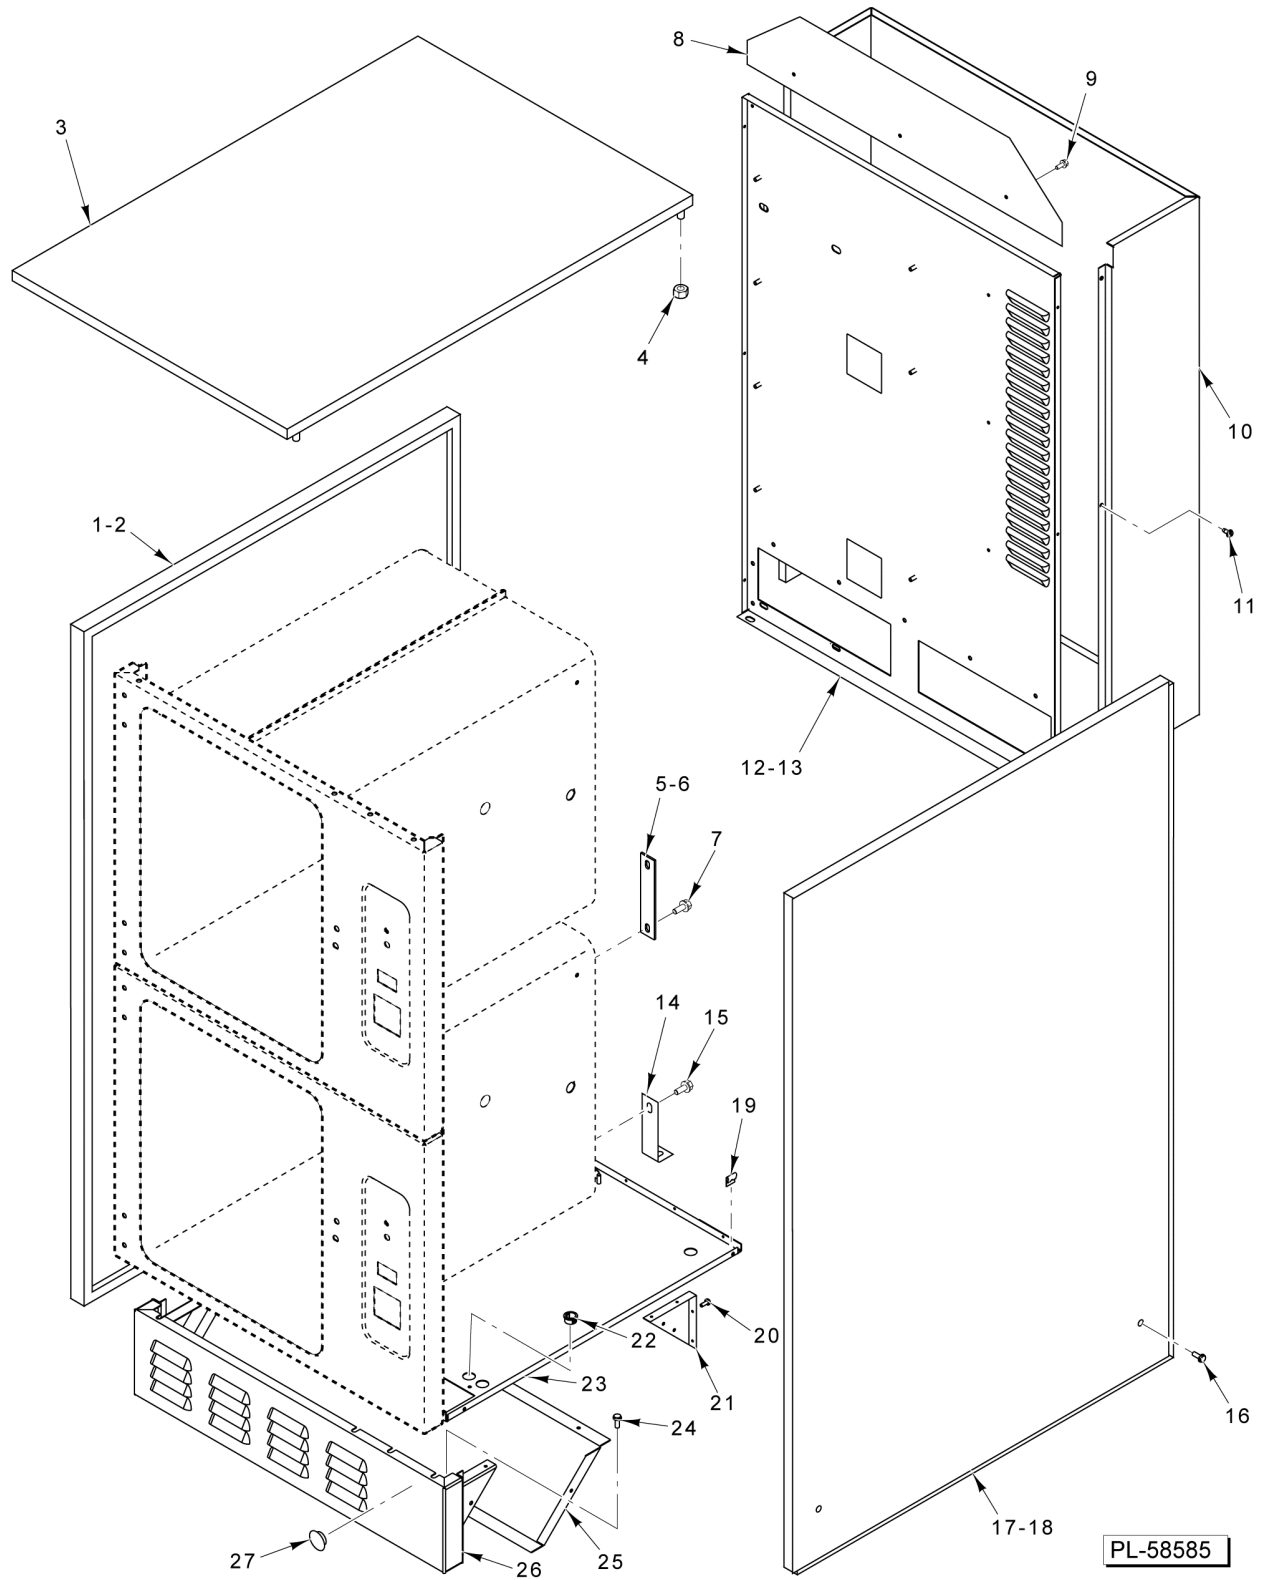

COMPARTMENT PANELS

COMPARTMENT PANELS

ILLUS. PL-58585	PART NO.	NAME OF PART	AMT.
1	00-855321-00001	Side Panel - Cabinet (6-Pan) Base.....	1
2	00-855321-00002	Side Panel - Cabinet (10-Pan).....	1
3	00-855547-00001	Panel - Cabinet Top.....	1
4	NS-038-04	Lock Nut 1/4-20 Flange.....	2
5	00-855326-00001	Bracket - Cabinet Compartment Middle.....	2
6	NS-038-04	Lock Nut 1/4-20 Flange.....	4
7	SD-036-58	Self-Tapping Screw 10-16 x 1/2 Hex. Hex Washer Hd., Type AB.....	4
8	00-856688-00001	Guard - Flue.....	1
9	SD-036-58	Self-Tapping Screw 10-16 x 1/2 Hex. Hex Washer Hd., Type AB.....	3
10	00-855318-00001	Panel - Cabinet Flue Cover.....	1
11	SD-036-03	Self-Tapping Screw 8-18 x 3/8 Slotted. Hex Washer Hd., Type AB.....	6
12	00-855317-00001	Panel - Cabinet Back (6-Pan).....	1
13	00-855461-00001	Panel - Cabinet Back (10-Pan).....	1
14	00-855327-00001	Bracket - Cabinet Compartment Support.....	2
15	SD-036-58	Self-Tapping Screw 10-16 x 1/2 Hex. Hex Washer Hd., Type AB.....	4
16	SC-053-03	Mach. Screw 10-24 x 3/4 Slotted Truss Hd. (SST).....	2
17	00-855321-00001	Side Panel - Cabinet (6-Pan) Base.....	1
18	00-855321-00002	Side Panel - Cabinet (10-Pan).....	1
19	00-854766-00001	Speed Nut (J Type).....	4
20	SD-036-58	Self-Tapping Screw 10-16 x 1/2 Hex. Hex Washer Hd., Type AB.....	4
21	00-855315-00001	Bracket - Cabinet Apron.....	2
22	FE-016-02	Bushing - Snap Electric.....	1
23	00-855331-00001	Panel - Cabinet Base.....	1
24	SD-036-58	Self-Tapping Screw 10-16 x 1/2 Hex. Hex Washer Hd., Type AB.....	7
25	00-855435-00001	Panel - Cabinet Flue Base.....	1
26	00-855316-00001	Apron - Cabinet.....	1
27	PB-004-38	Plug - Button (3/4).....	1