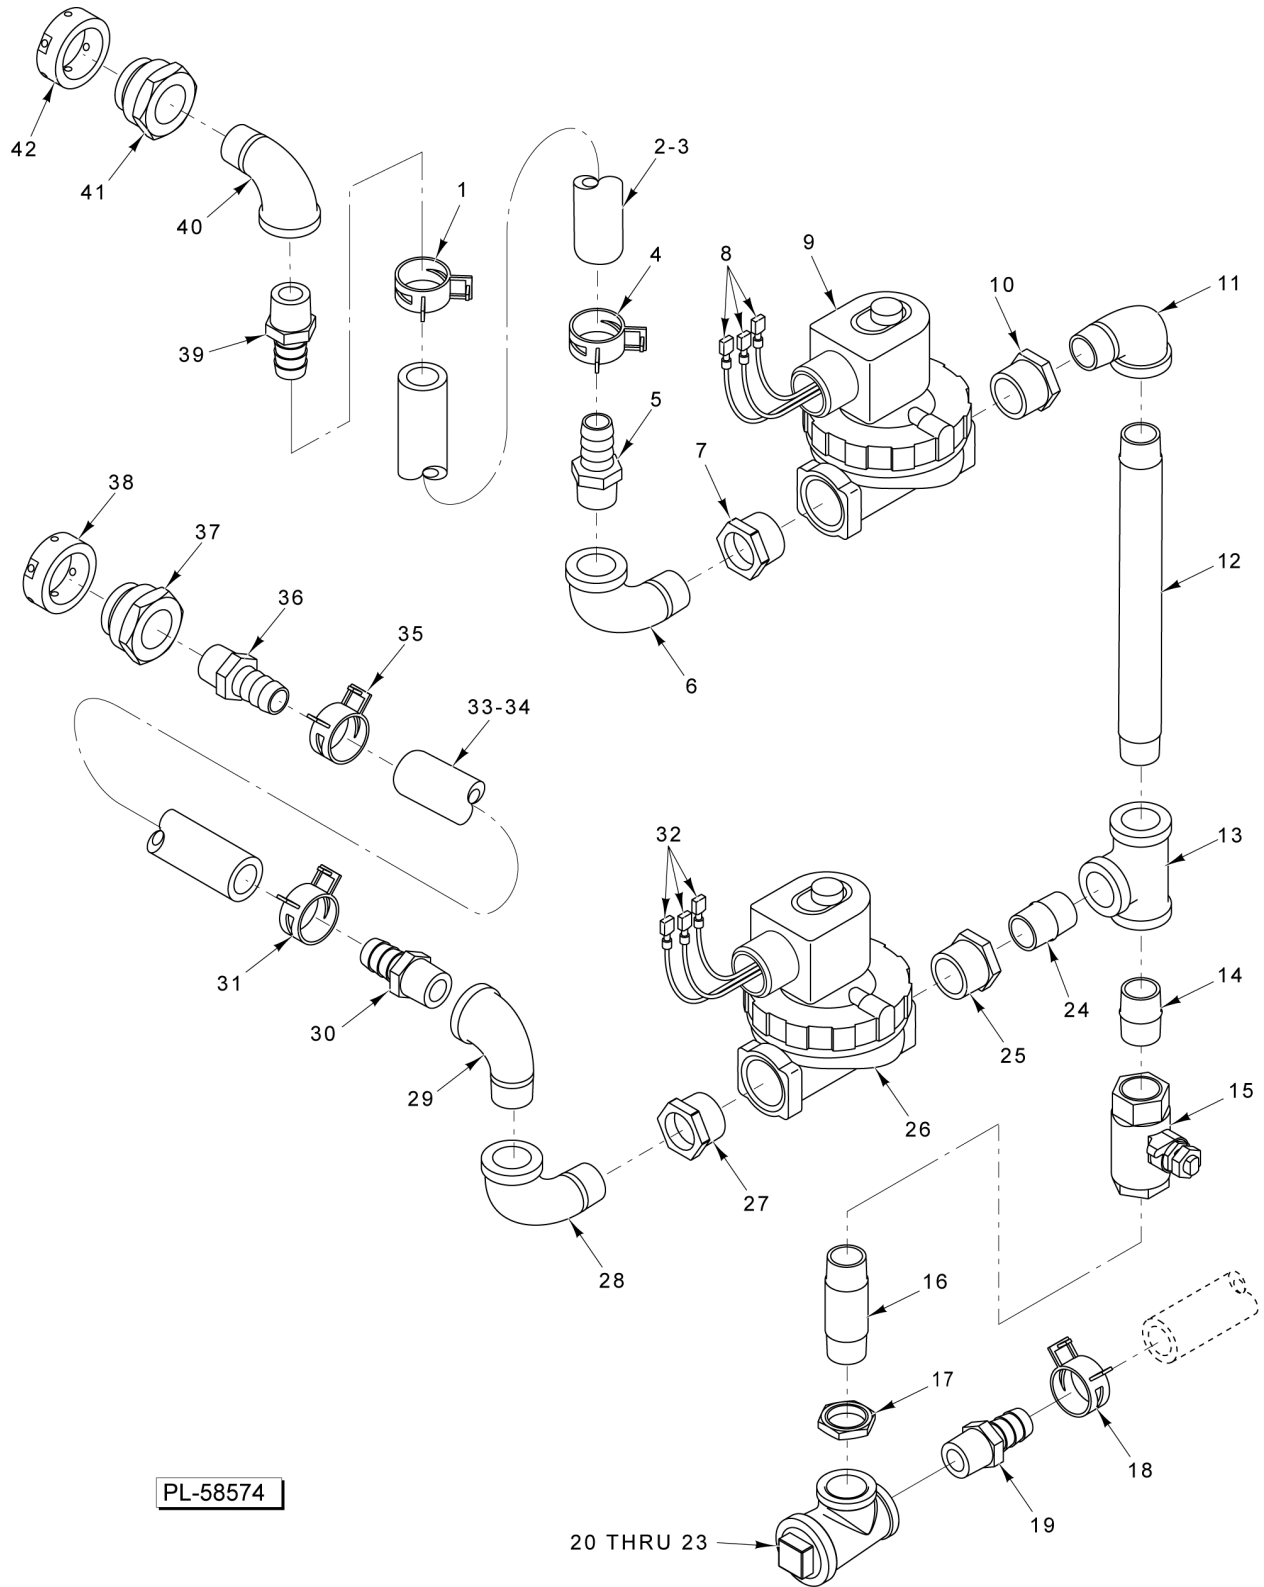

PLUMBING

PLUMBING

ILLUS. PL-58574	PART NO.	NAME OF PART	AMT.
1	00-557846	Clamp - Hose (29mm).....	1
2	00-557792	Hose - Steam (White 11 In.) (6-Pan).....	AR
3	00-557792	Hose - Steam (White 16 In.) (10-Pan).....	AR
4	00-557579	Clamp - Hose.....	1
5	FP-090-83	Fitting - Hose 3/4 to 1/2 (Brass).....	1
6	FP-015-17	Elbow - Pipe 1/2 x 90 Deg. (Brass).....	1
7	FP-027-22	Bushing - Pipe 3/4 to 1/2 (Brass).....	1
8	00-065890-00138	Terminal - Insulated (Use With Item 9).....	3
9	00-857273-00001	Valve - Solenoid (3/4).....	1
10	FP-027-22	Bushing - Pipe 3/4 to 1/2 (Brass).....	1
11	FP-015-17	Elbow - Pipe 1/2 x 90 Deg. (Brass).....	1
12	FP-041-03	Pipe 1/2 x 8 TBE (Brass).....	1
13	FP-019-21	Tee - Pipe 1/2 x 1/2 x 1/2 (Brass).....	1
14	FP-054-08	Pipe 1/2 x 1 1/4 TBE (SST).....	1
15	00-881161	Valve - Ball.....	1
16	FP-054-39	Pipe 1/2 x 2-1/2 (SST) Threaded.....	1
17	FP-053-05	Pipe Lock Nut 1/2 NPSL (SST).....	2
18	00-557846	Clamp - Hose (29mm) - Hose.....	1
19	FP-090-83	Fitting - Hose 3/4 to 1/2 (Brass).....	1
20	FP-027-22	Bushing - Pipe 3/4 to 1/2 (Brass) (6-Pan).....	2
21	FP-019-40	Tee - Pipe 1 x 3/4 x 3/4 (Brass) (6-Pan).....	1
22	FP-028-22	Pipe Plug 1 In. (Brass) (6-Pan).....	1
23	00-855676-00001	Screen - Strainer (6-Pan).....	1
24	FP-054-08	Pipe 1/2 x 1 1/4 TBE (SST).....	1
25	FP-027-22	Bushing - Pipe 3/4 to 1/2 (Brass) (6-Pan).....	1
26	00-857273-00001	Valve - Solenoid (3/4).....	1
27	FP-027-22	Bushing - Pipe 3/4 to 1/2 (Brass) (6-Pan).....	1
28	FP-015-17	Elbow - Pipe 1/2 x 90 Deg. (Brass).....	1
29	FP-015-17	Elbow - Pipe 1/2 x 90 Deg. (Brass).....	1
30	FP-090-83	Fitting - Hose 3/4 to 1/2 (Brass).....	1
31	00-557579	Clamp - Hose.....	1
32	00-065890-00138	Terminal - Insulated (Use With Item 26).....	3
33	00-557792	Hose - Steam (White 5 In.) (6-Pan).....	AR
34	00-557792	Hose - Steam (White 8 1/2 In.) (10-Pan).....	AR
35	00-557579	Clamp - Hose.....	1
36	FP-090-83	Fitting - Hose 3/4 to 1/2 (Brass).....	1
37	00-855394-00001	Adapter - Cabinet Steam Port.....	1
38	00-856753-00001	Steam Port - Compartment.....	1
39	FP-087-39	Fitting - Hose 5/8 Hose to 1/2 NPT (Brass).....	1
40	FP-015-17	Elbow - Pipe 1/2 x 90 Deg. (Brass).....	1
41	00-855394-00001	Adapter - Cabinet Steam Port.....	1
42	00-856753-00001	Steam Port - Compartment.....	1