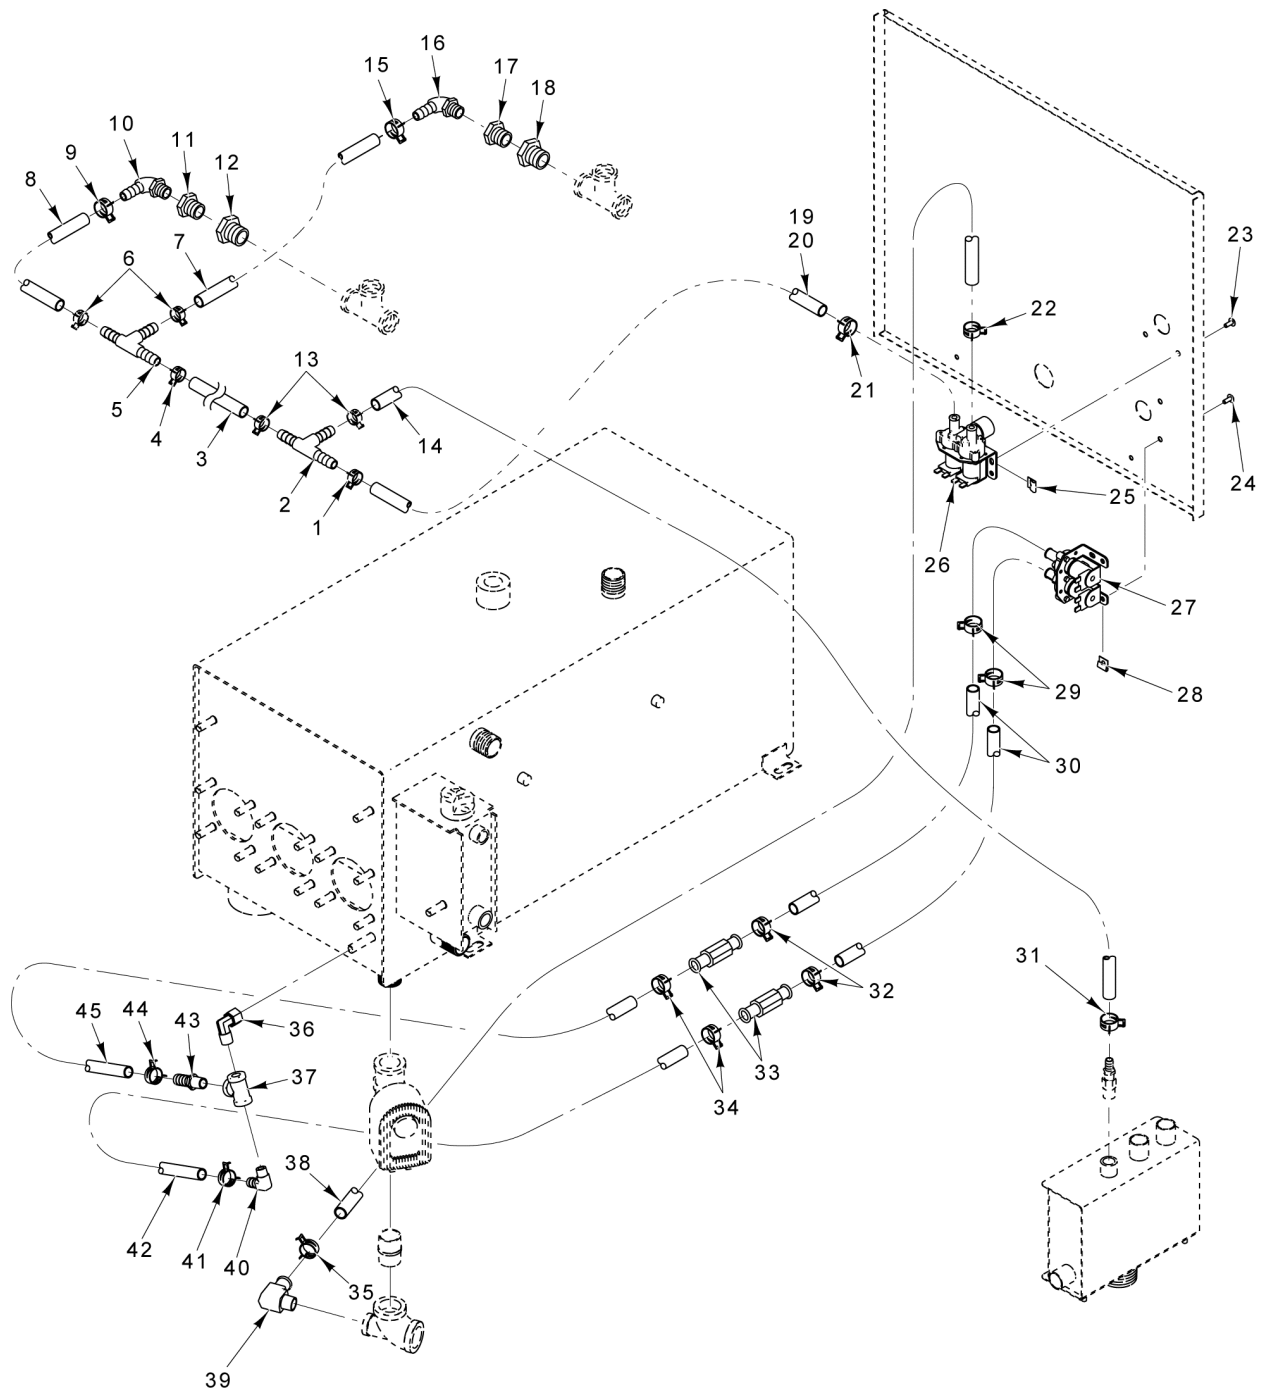

PL-58605

**WATER SUPPLY
(CLEAR HOSES)**

WATER SUPPLY (CLEAR HOSES)

ILLUS. PL-58605	PART NO.	NAME OF PART	AMT.
1	00-557844	Clamp - Hose (19mm).....	1
2	FP-090-94	Fitting - Hose (Brass) (10-Pan).....	1
3	00-557681	Hose (Clear 9 In.) (10-Pan).....	AR
4	00-557844	Clamp - Hose (19mm) (10-Pan).....	1
5	FP-090-94	Fitting - Hose (Brass) (10-Pan).....	1
6	00-557844	Clamp - Hose (19mm).....	2
7	00-557681	Hose (Clear 16 In.).....	AR
8	00-557681	Hose (Clear 9 In.).....	AR
9	00-557844	Clamp - Hose (19mm).....	1
10	FP-090-91	Fitting - Hose 1/2 Hose to 1/4 NPT (Brass).....	1
11	00-857072-00001	Nozzle - Cavity Drain Cooling.....	1
12	FP-026-23	Bushing - Pipe 1 to 3/8.....	1
13	00-557844	Clamp - Hose (19mm).....	2
14	00-557681	Hose (Clear 12 In.) (10-Pan).....	AR
15	00-557844	Clamp - Hose (19mm).....	1
16	FP-090-91	Fitting - Hose 1/2 Hose to 1/4 NPT (Brass).....	1
17	00-857072-00001	Nozzle - Cavity Drain Cooling.....	1
18	FP-026-23	Bushing - Pipe 1 to 3/8.....	1
19	00-557681	Hose (Clear 16 In.) (10-Pan).....	AR
20	00-557681	Hose (Clear 25 In.) (6-Pan).....	AR
21	00-557844	Clamp - Hose (19mm).....	1
22	00-557847	Clamp - Hose.....	1
23	SC-066-06	Mach. Screw 10-24 x 1/2 Phil. Truss Hd. (SST).....	2
24	SC-066-06	Mach. Screw 10-24 x 1/2 Phil. Truss Hd. (SST).....	2
25	NS-048-97	Panel Nut 10-24.....	2
26	00-856720-00001	Valve - Dual Water (3.8/3.8 G.P.M.).....	1
27	00-856720-00003	Valve - Dual Water (4.8/0.28 G.P.M.).....	1
28	NS-048-97	Panel Nut 10-24.....	2
29	00-557844	Clamp - Hose (19mm).....	2
30	00-557681	Hose (Clear 20 In.).....	AR
31	00-557844	Clamp - Hose (19mm).....	1
32	00-557844	Clamp - Hose (19mm).....	2
33	00-857179-00001	Valve - Check 1/2 Barb.....	2
34	00-557844	Clamp - Hose (19mm).....	2
35	00-557847	Clamp - Hose.....	1
36	FP-012-11	Fitting - Tube 3/8 TBG x 1/4 MPT (Brass).....	1
37	FP-019-08	Tee - Pipe 1/4 x 1/4 x 1/4 (Brass).....	1
38	00-557681	Hose (Clear 60 In.).....	AR
39	FP-090-56	Fitting - Hose (Brass).....	1
40	FP-090-91	Fitting - Hose (Brass).....	1
41	00-557844	Clamp - Hose (19mm).....	2
42	00-557681	Hose (Clear 20 In.).....	AR
43	FP-090-59	Fitting - Hose 1/2 ID x 1/4 NPT (Brass).....	1
44	00-557844	Clamp - Hose (19mm).....	1
45	00-557681	Hose - Condensate Box Line (14 In.) Hose (Clear 20 In.).....	AR