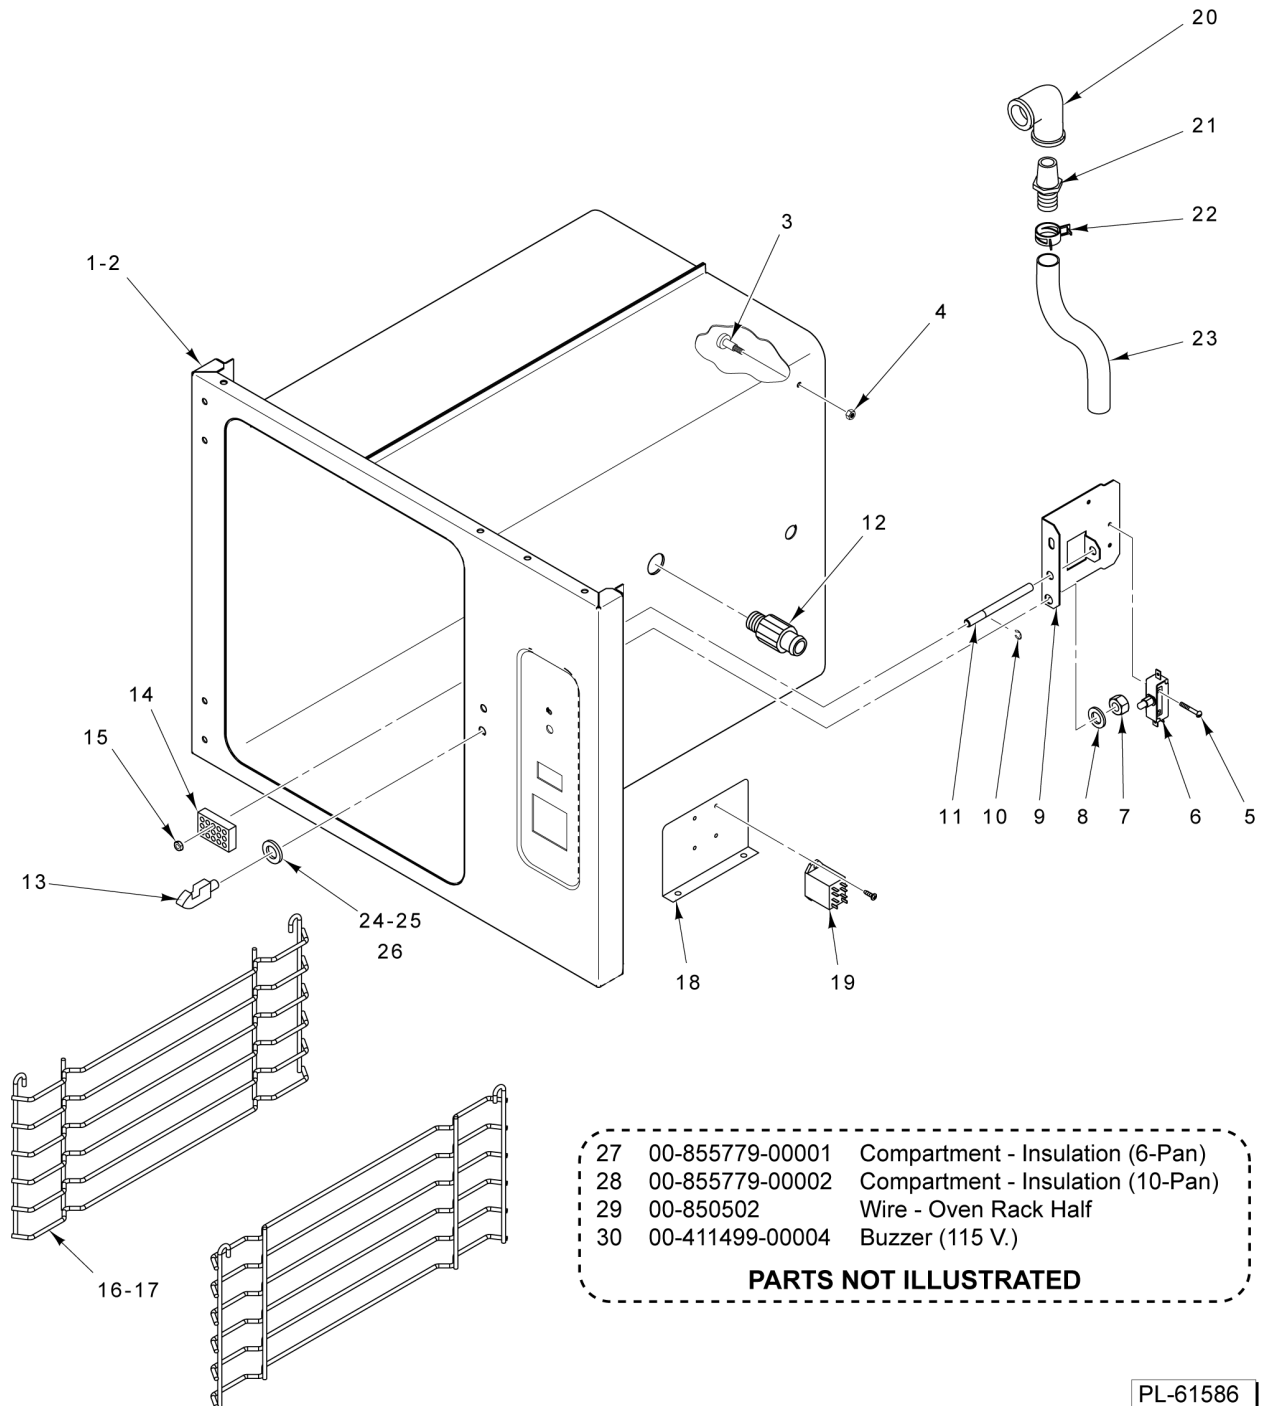

27	00-855779-00001	Compartment - Insulation (6-Pan)
28	00-855779-00002	Compartment - Insulation (10-Pan)
29	00-850502	Wire - Oven Rack Half
30	00-411499-00004	Buzzer (115 V.)

2. **PARTS NOT ILLUSTRATED**

PL-61586

**COMPARTMENT
(CURRENT CONSTRUCTION)**

**COMPARTMENT
(CURRENT CONSTRUCTION)**

ILLUS. PL-61586	PART NO.	NAME OF PART	AMT.
1	00-857646-00004	Compartment - Service Kit (3-Pan).....	1
2	00-857649-00004	Compartment - Service Kit (5-Pan).....	1
3	00-855337-00001	Shoulder Screw 10-32 Slotted (SST).....	4
4	NS-049-09	Nut Assy. 10-32 (SST).....	4
5	SC-021-12	Mach. Screw 6-32 x 1 Slotted Rd. Hd. (SST).....	1
6	00-842049	Switch - Door.....	1
7	NS-015-13	Nut 3/8-16 Hex (SST).....	1
8	WL-006-27	Lockwasher 3/8 Helical (SST).....	1
9	00-855308-00001	Actuator Bracket - Door.....	1
10	RR-011-26	Ring - Retaining.....	2
11	00-855307-00001	Actuator Rod - Door.....	1
12	00-857625-00001	Valve - Check.....	1
13	00-855586-00001	Bullet - Door.....	1
14	00-855753-00001	Cover - Drain.....	1
15	NS-011-18	Nut 10-24 Hex (SST).....	1
16	00-855355-00001	Rack - Wire (6-Pan).....	2
17	00-855355-00002	Rack - Wire (10-Pan).....	2
18	00-855675-00001	Bracket - Relay.....	1
19	00-416535-00006	Relay - Heating (120 V.) Switch.....	2
20	FP-013-27	Elbow - Pipe 1 x 90 Deg.....	1
21	FP-90-19	Fitting - Hose Barb.....	1
22	00-557847	Clamp - Hose.....	2
23	00-557477	Hose (1 In. Dia.) (Green).....	1
24	00-557691	Shim.....	1
25	00-557760	Shim (0.005 Thk.) (SST).....	1
26	00-557761	Shim (0.010 Thk.) (SST).....	1
27	00-855779-00001	Compartment - Insulation (6-Pan).....	1
28	00-855779-00002	Compartment - Insulation (10-Pan).....	1
29	00-850502	Wire - Oven Rack Half.....	1
30	00-411499-00004	Buzzer (115 V.).....	1