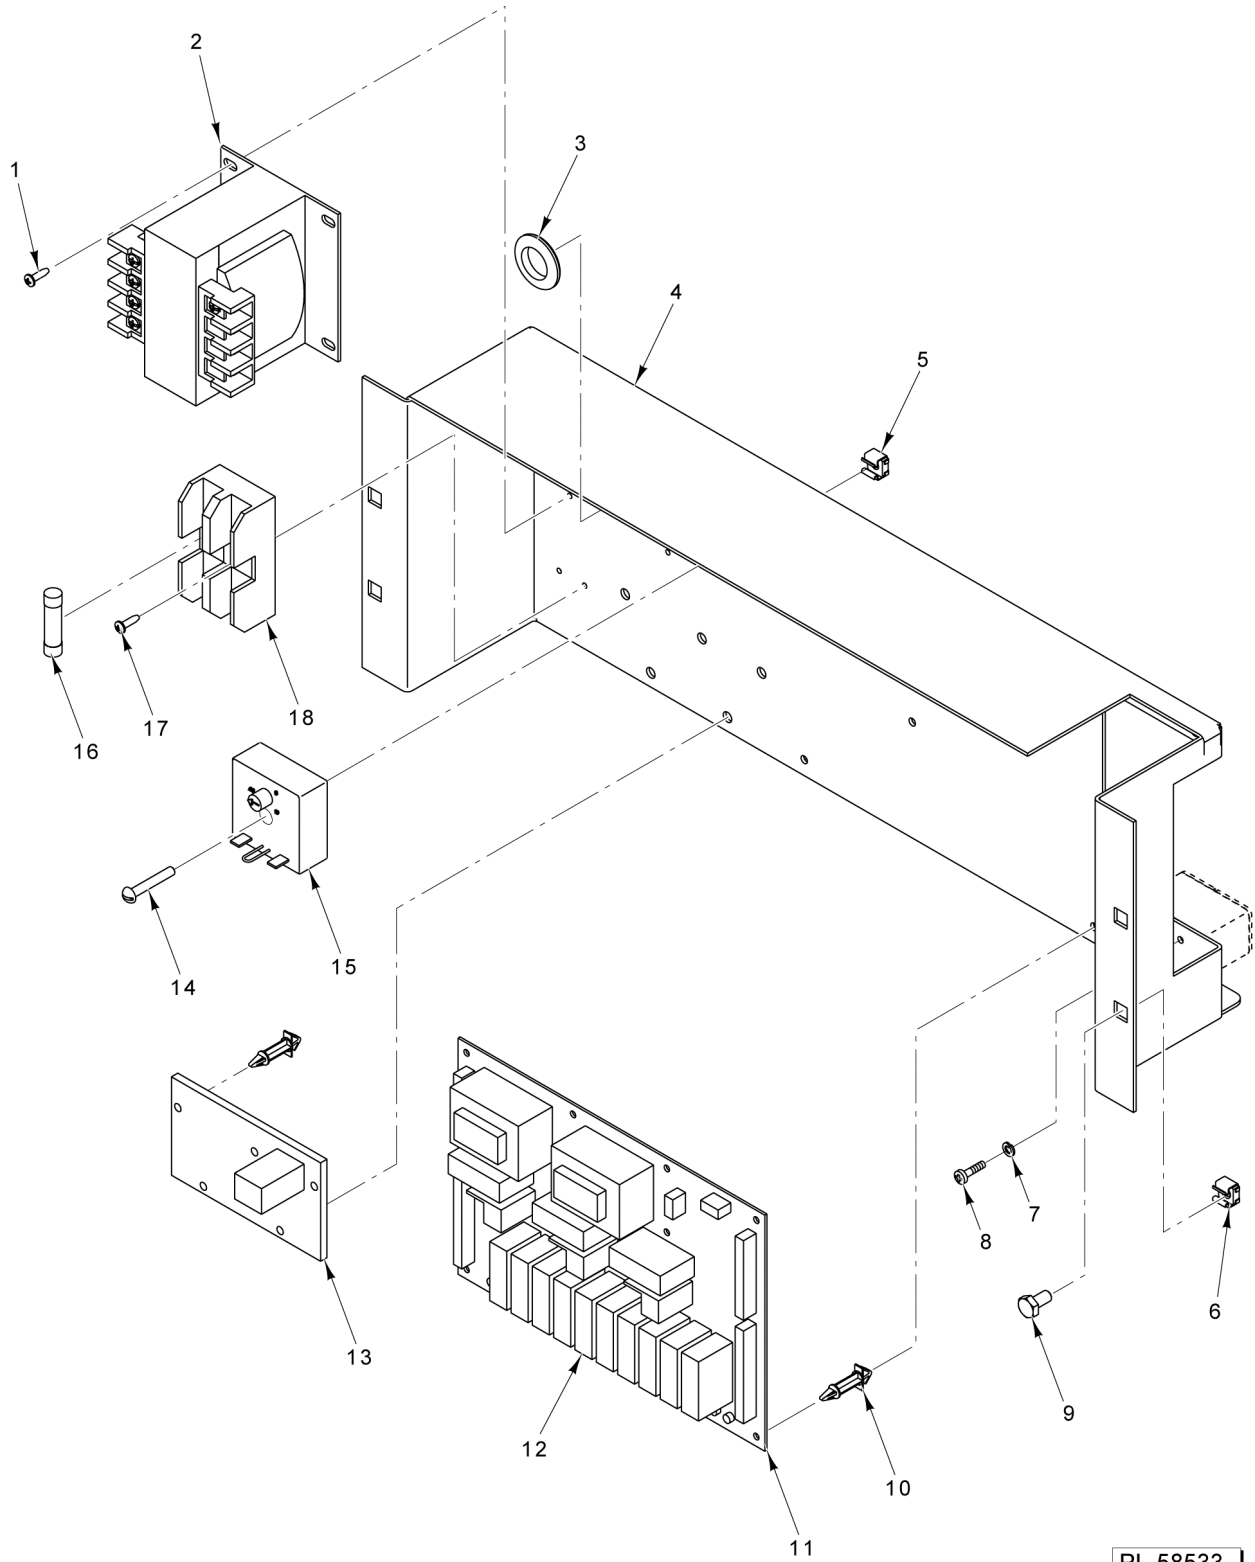

PL-58533

LOW VOLTAGE ELECTRICAL COMPONENTS

LOW VOLTAGE ELECTRICAL COMPONENTS

ILLUS. PL-58533	PART NO.	NAME OF PART	AMT.
1	SD-019-29	Self-Tapping Screw 6-20 x 1/2 Phil. Pan Hd., Type B.....	4
2	00-294500-046-1	Transformer (150 VA, 50/60 Hz.) (208/240/480V - 120V).....	2
3	00-844125-00001	Grommet 3/4 In. I.D.....	2
4	00-857038-00001	Box - Low Voltage Control.....	1
5	NS-049-01	Panel Nut 10-24.....	4
6	NS-049-03	Panel Nut 1/4-20.....	4
7	WL-003-09	Lockwasher #6 Helical.....	2
8	SC-113-10	Mach. Screw 4-40 x 3/8 Phil. Pan Hd.....	2
9	SC-036-14	Cap Screw 1/4-20 x 1/2 Hex Hd.....	4
10	00-857060-00001	Standoff - Dual Circuit Board.....	10
11	00-857056-00001	Board - Control (Incls. Relays).....	1
12	00-857399-00001	Relay.....	AR
13	00-844069-00001	Control - Low Water.....	1
14	SC-021-96	Mach. Screw 10-24 x 1-1/4 Slotted Rd. Hd. (SST).....	1
15	00-857067-00001	Timer - Delay.....	1
16	00-423986-00001	Fuse - Power (KTK-R-3) (3 Amp., 600 V.) (Time Delay).....	2
17	SD-019-29	Self-Tapping Screw 6-20 x 1/2 Phil. Pan Hd., Type B.....	2
18	00-855028-00001	Block - Fuse.....	1