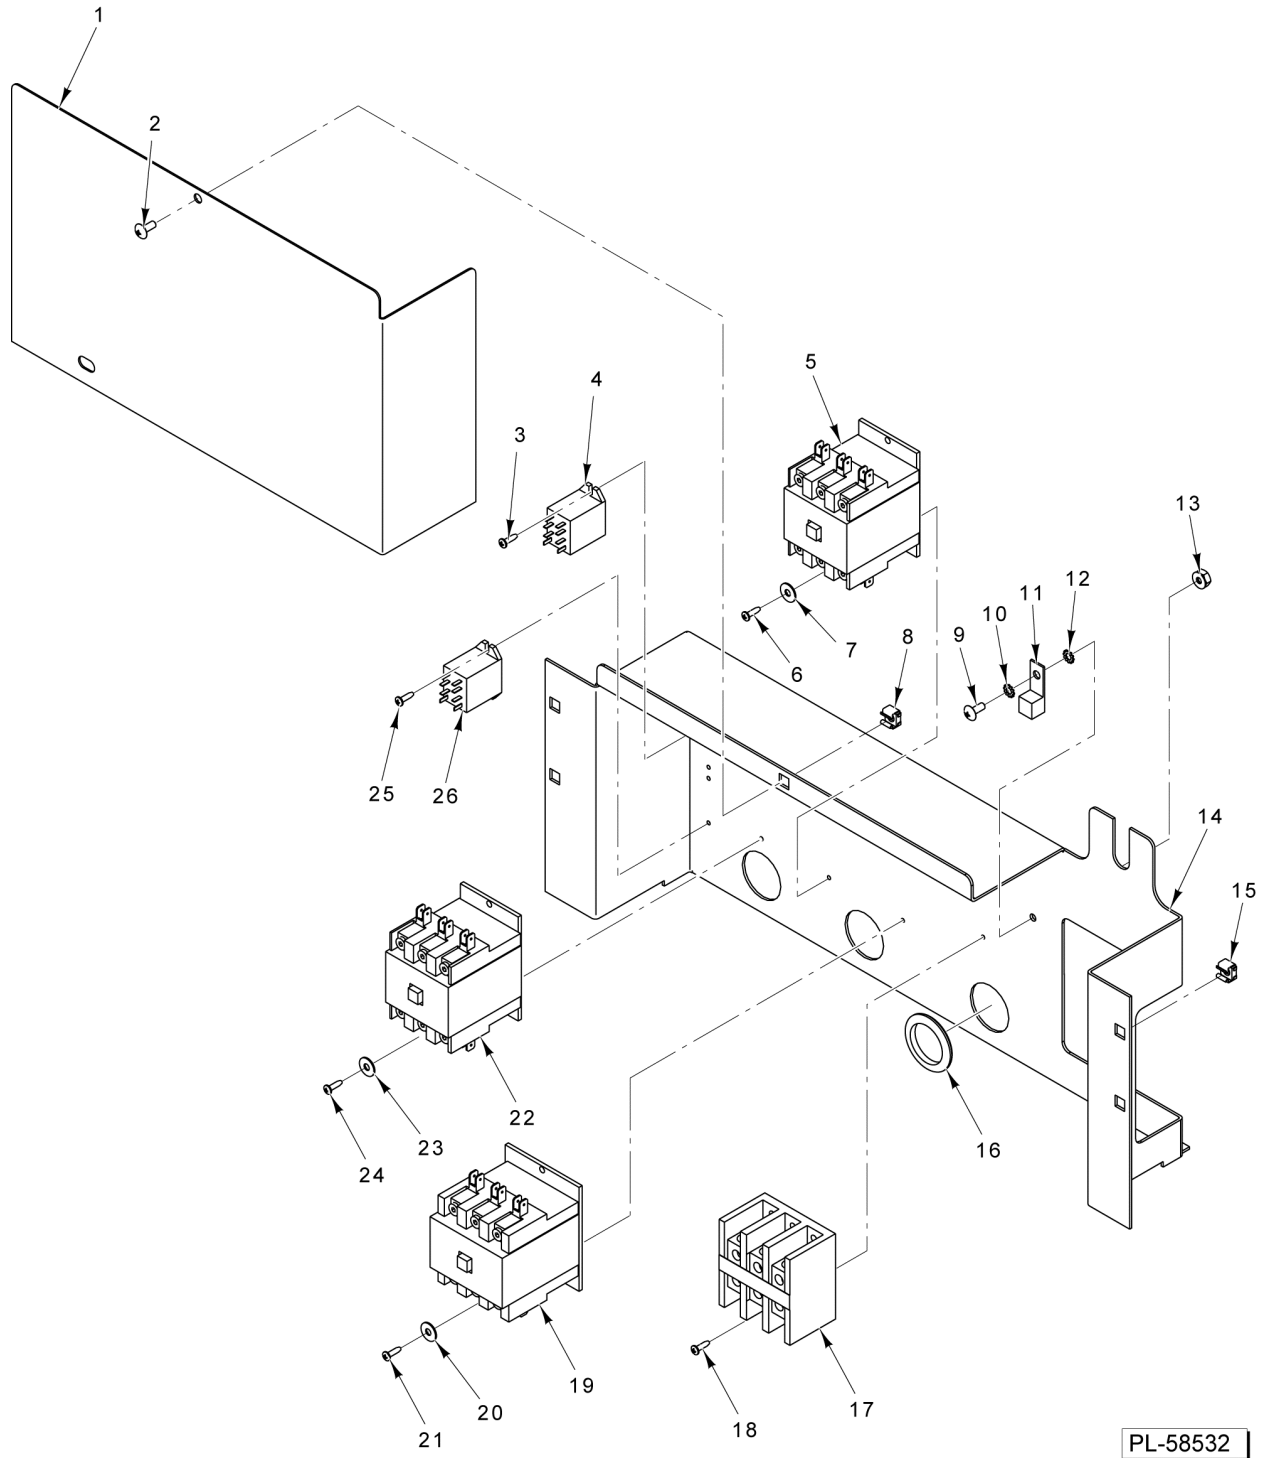

HIGH VOLTAGE ELECTRICAL COMPONENTS

HIGH VOLTAGE ELECTRICAL COMPONENTS

ILLUS. PL-58532	PART NO.	NAME OF PART	AMT.
1	00-857043-00001	Cover - High Voltage Control Box.....	1
2	SC-066-06	Mach. Screw 10-24 x 1/2 Phil. Truss Hd. (SST).....	1
3	SD-019-29	Self-Tapping Screw 6-20 x 1/2 Phil. Pan Hd., Type B.....	2
4	00-856699-00001	Switch - Relay (120 V.).....	1
5	00-881654	Contacto (40 Amp, 3 Pole).....	1
6	SD-019-29	Self-Tapping Screw 6-20 x 1/2 Phil. Pan Hd., Type B.....	2
7	WS-029-45	Washer.....	2
8	NS-049-01	Panel Nut 10-24.....	1
9	SC-066-06	Mach. Screw 10-24 x 1/2 Phil. Truss Hd. (SST).....	1
10	WL-014-07	Lockwasher #10 External Shakeproof (SST).....	1
11	FE-023-88	Lug - Ground.....	1
12	WL-014-07	Lockwasher #10 External Shakeproof (SST).....	1
13	NS-044-09	Nut Assy. 10-24 Hex KEPS.....	1
14	00-857042-00001	Box - High Voltage Control.....	1
15	NS-049-03	Panel Nut 1/4-20.....	4
16	00-844125-00004	Grommet 1-1/4 In. I.D.....	4
17	00-410472-00008	Block - Terminal (3-Pole).....	1
18	SD-019-29	Self-Tapping Screw 6-20 x 1/2 Phil. Pan Hd., Type B.....	2
19	00-881655	Contacto (3-Pole, 63 Amp.).....	1
20	WS-029-45	Washer.....	2
21	SD-019-29	Self-Tapping Screw 6-20 x 1/2 Phil. Pan Hd., Type B.....	2
22	00-881654	Contacto (40 Amp, 3 Pole).....	1
23	WS-029-45	Washer.....	2
24	SD-019-29	Self-Tapping Screw 6-20 x 1/2 Phil. Pan Hd., Type B.....	2
25	SD-019-29	Self-Tapping Screw 6-20 x 1/2 Phil. Pan Hd., Type B.....	2
26	00-856699-00001	Switch - Relay (120 V.).....	1