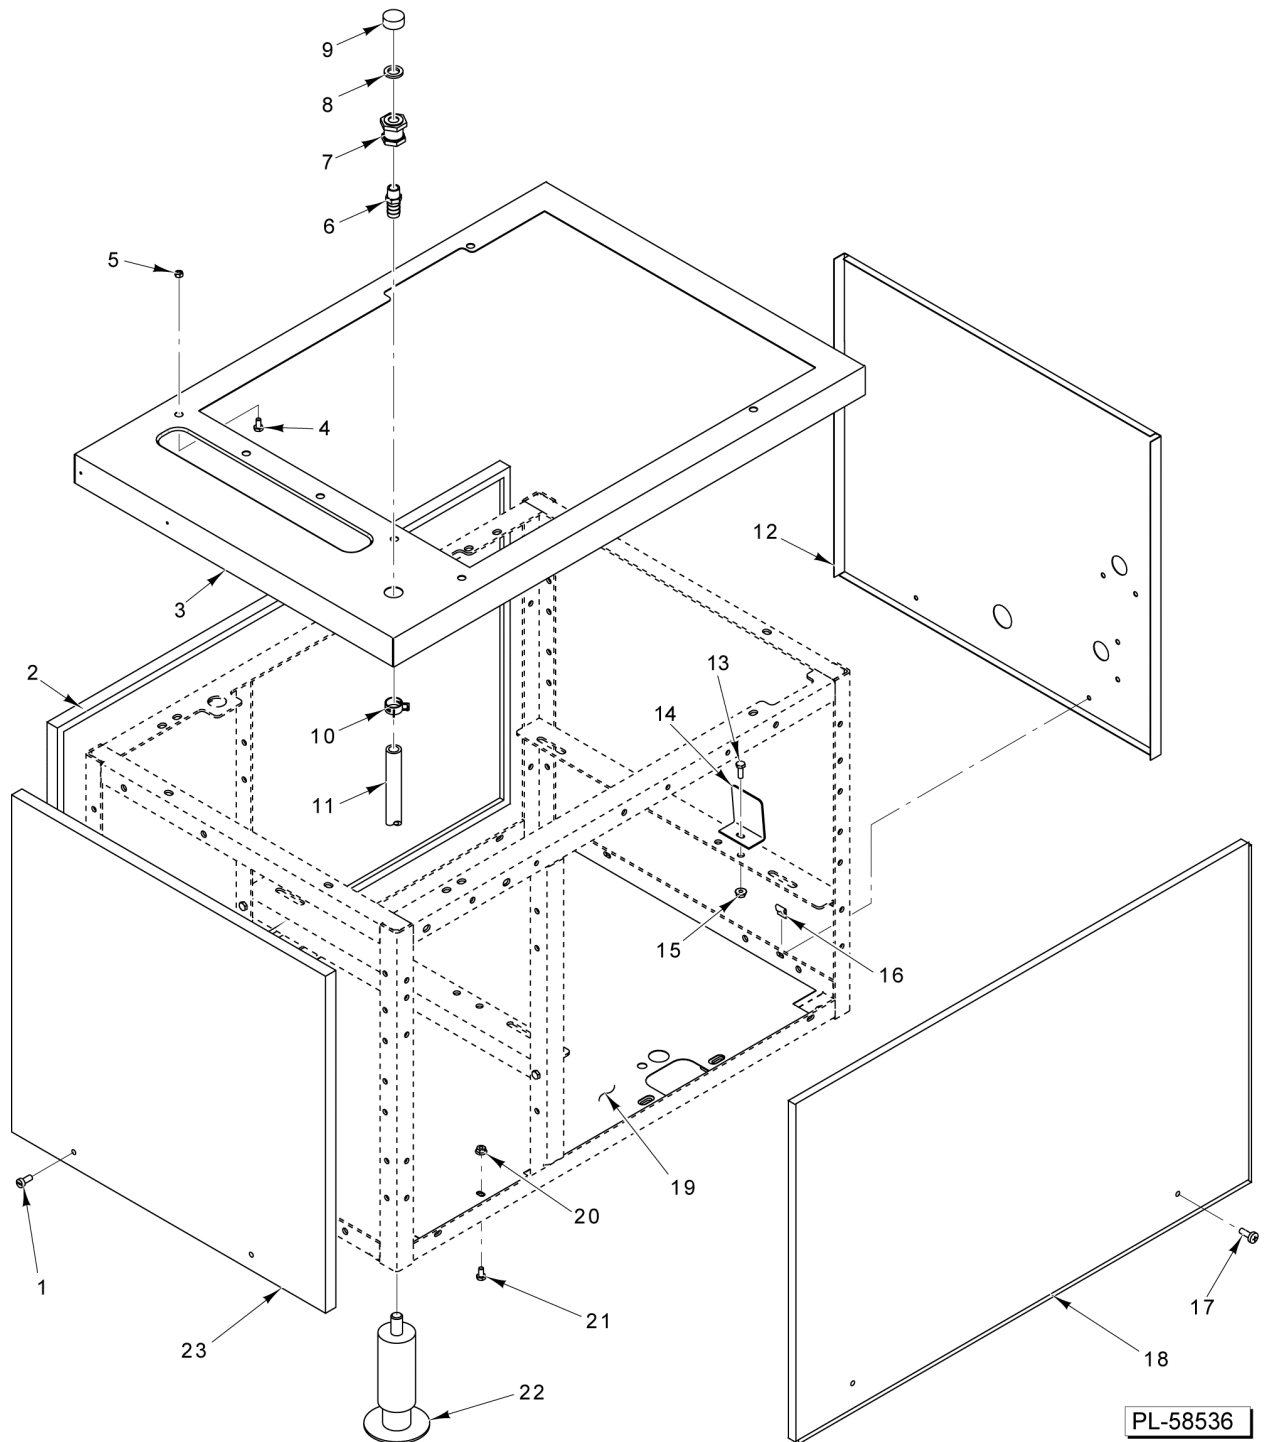

BASE PANELS

BASE PANELS

ILLUS.	PART NO.	NAME OF PART	AMT.
	PL-58536		
1	SC-053-03	Mach. Screw 10-24 x 3/4 Slotted Truss Hd. (SST).....	4
2	00-855672-00001	Panel - Side.....	1
3	00-855689-00001	Tabletop.....	1
4	SC-041-01	Cap Screw 1/4-20 x 3/4 Hex Hd. (SST).....	AR
5	NS-038-04	Lock Nut 1/4-20 Flange.....	AR
6	FP-090-63	Fitting - Hose 5/8 ID Hose to 3/8 MPT (Brass).....	1
7	FP-090-37	Fitting - Pipe (Brass).....	1
8	00-856769-00001	O-Ring 1/8 In. Thk.....	1
9	FP-090-60	Fitting - Hose (Round Hose Cap 3/4 NH Thread) (Brass).....	1
10	00-857845	Clamp - Hose.....	1
11	00-557475	Hose 5/8 ID x 0.955 OD (1.66 Ft.) (Blue).....	AR
12	00-857066-00001	Panel - Rear.....	1
13	SC-041-01	Cap Screw 1/4-20 x 3/4 Hex Hd. (SST).....	2
14	00-857064-00001	Bracket - Heat Exchanger Support.....	1
15	NS-038-04	Lock Nut 1/4-20 Flange.....	1
16	NS-048-97	Panel Nut 10-24.....	8
17	SC-066-06	Mach. Screw 10-24 x 1/2 Phil. Truss Hd. (SST).....	4
18	00-855672-00001	Panel - Side.....	1
19	00-857041-00001	Cover - Frame Bottom.....	1
20	NS-038-04	Lock Nut 1/4-20 Flange.....	3
21	SC-036-14	Cap Screw 1/4-20 x 1/2 Hex Hd.....	3
22	00-881526	Leg - With 611 Adjustable Flange Foot.....	4
23	00-855663-00002	Panel - Front.....	1
	00-857311-00001	Bracket - Drain Support.....	1