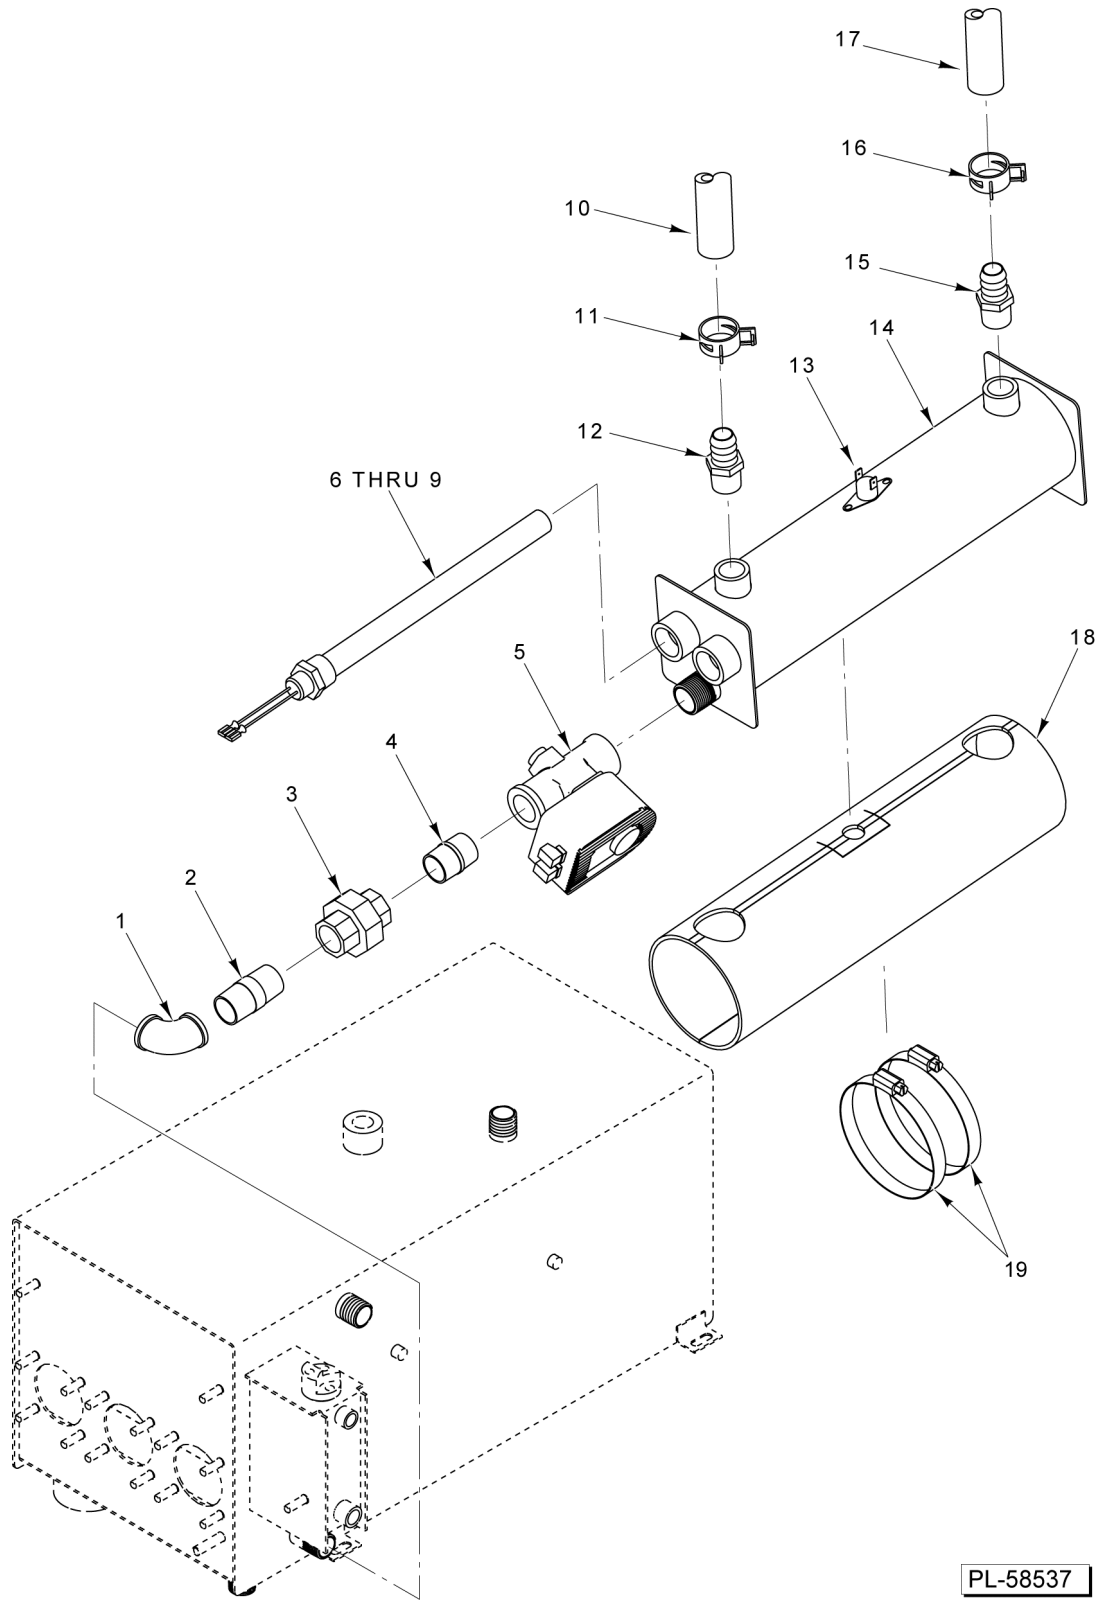

HEAT EXCHANGER

HEAT EXCHANGER

ILLUS.	PART NO.	NAME OF PART	AMT.
PL-58537			
1	FP-015-23	Elbow 3/4 x 90 Deg. (Brass).....	1
2	FP-041-54	Pipe 3/4 x 2 (Brass).....	1
3	FP-022-18	Union - Pipe 3/4 Straight Female (Brass).....	1
4	FP-041-50	Pipe 3/4 x 1-3/8 TBE (Brass).....	1
5	00-856718-00001	Drain Valve - Generator.....	1
6	00-857048-00001	Cartridge - Heater (208/240 V., 450/600 W.).....	2
7	00-857048-00002	Cartridge - Heater (208/240 V., 600/800 W.) (10-Pan).....	2
8	00-857048-00003	Cartridge - Heater (277 V., 600 W.) (6-Pan).....	1
9	00-857048-00004	Cartridge - Heater (277 V., 800 W.) (10-Pan).....	1
10	00-557792	Hose (White) (11-3/4 In.) (Steam To Generator).....	AR
11	00-557846	Clamp - Hose (29mm) - Hose.....	1
12	FP-090-83	Fitting - Hose 3/4 to 1/2 (Brass).....	1
13	00-857059-00001	Heat Exchanger - Hi Limit.....	1
14	00-857061-00001	Tube - Heat Exchanger.....	1
15	FP-090-83	Fitting - Hose 3/4 to 1/2 (Brass).....	1
16	00-557846	Clamp - Hose (29mm) - Hose.....	1
17	00-557792	Hose (White) (13-1/2 In.) (Steam To Cavity).....	AR
18	00-857055-00001	Insulation - Heat Exchanger.....	1
19	00-857277-00001	Clamp - Hose.....	2