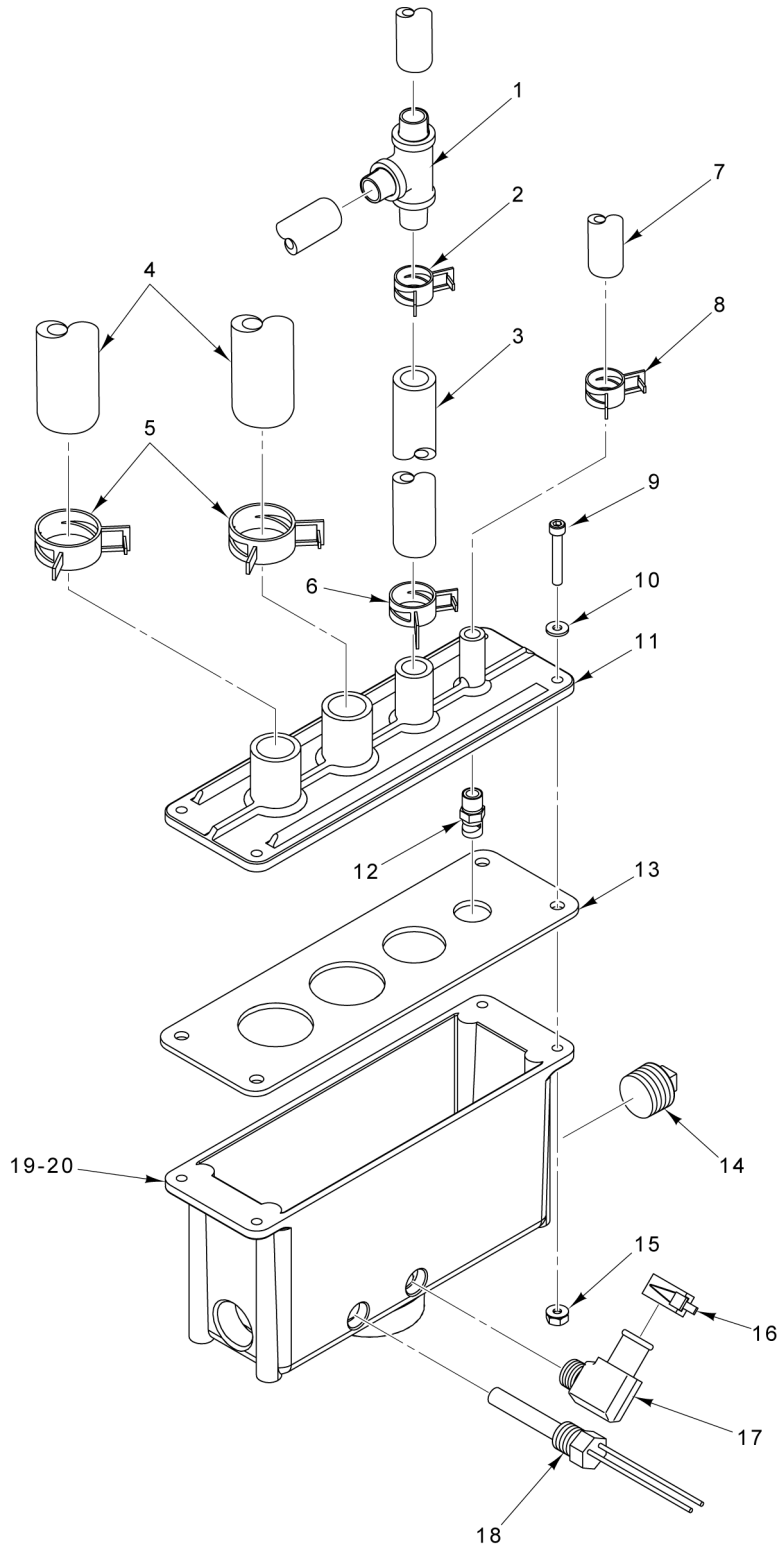

65197

2ND GENERATION DRAIN

2ND GENERATION DRAIN

ILLUS.	PART NO.	NAME OF PART	AMT.
PL-59639			
1	FP-090-94	Tee - Tubing (1/2 In.) (Brass).....	1
2	00-557844	Clamp - Hose (19mm).....	1
3	00-557474	Hose 1/2 ID x 0.830 OD (3 Ft.).....	1
4	00-557477	Hose (4 Ft.).....	AR
5	00-557847	Clamp - Hose (35mm).....	2
6	00-557845	Clamp - Hose (24mm).....	1
7	00-557681	Hose - Condensate Box Line (14 In.).....	AR
8	00-557970	Clamp - Hose (20mm).....	1
9	SC-119-74	Screw Cap 10-24 x 1 1/4.....	4
10	WS-019-20	Washer 0.219 x 0.375 x 0.031 (SST).....	4
11	00-857244-00001	Lid - Box Condensate.....	1
12	00-857626-00001	Nozzle - Spray (1/8 In.).....	1
13	00-858497-00001	Gasket.....	1
14	FP-028-19	Pipe Plug 3/4 Sq. Hd. (Brass).....	1
15	NS-048-23	Nut Assy. 10-24 KEPS (SST).....	4
16	00-557970	Clamp - Hose (20mm).....	1
17	FP-090-56	Fitting - Hose 1/2 x 90 Deg. (Brass).....	1
18	00-855607-00001	Thermostat - Condensate (135 Deg. F.).....	1
19	00-857243-00001	Box - Condensate.....	1
20	00-857242-00001	Box - Condensate Kit (Incls. Items 9 thru 13, 15).....	1