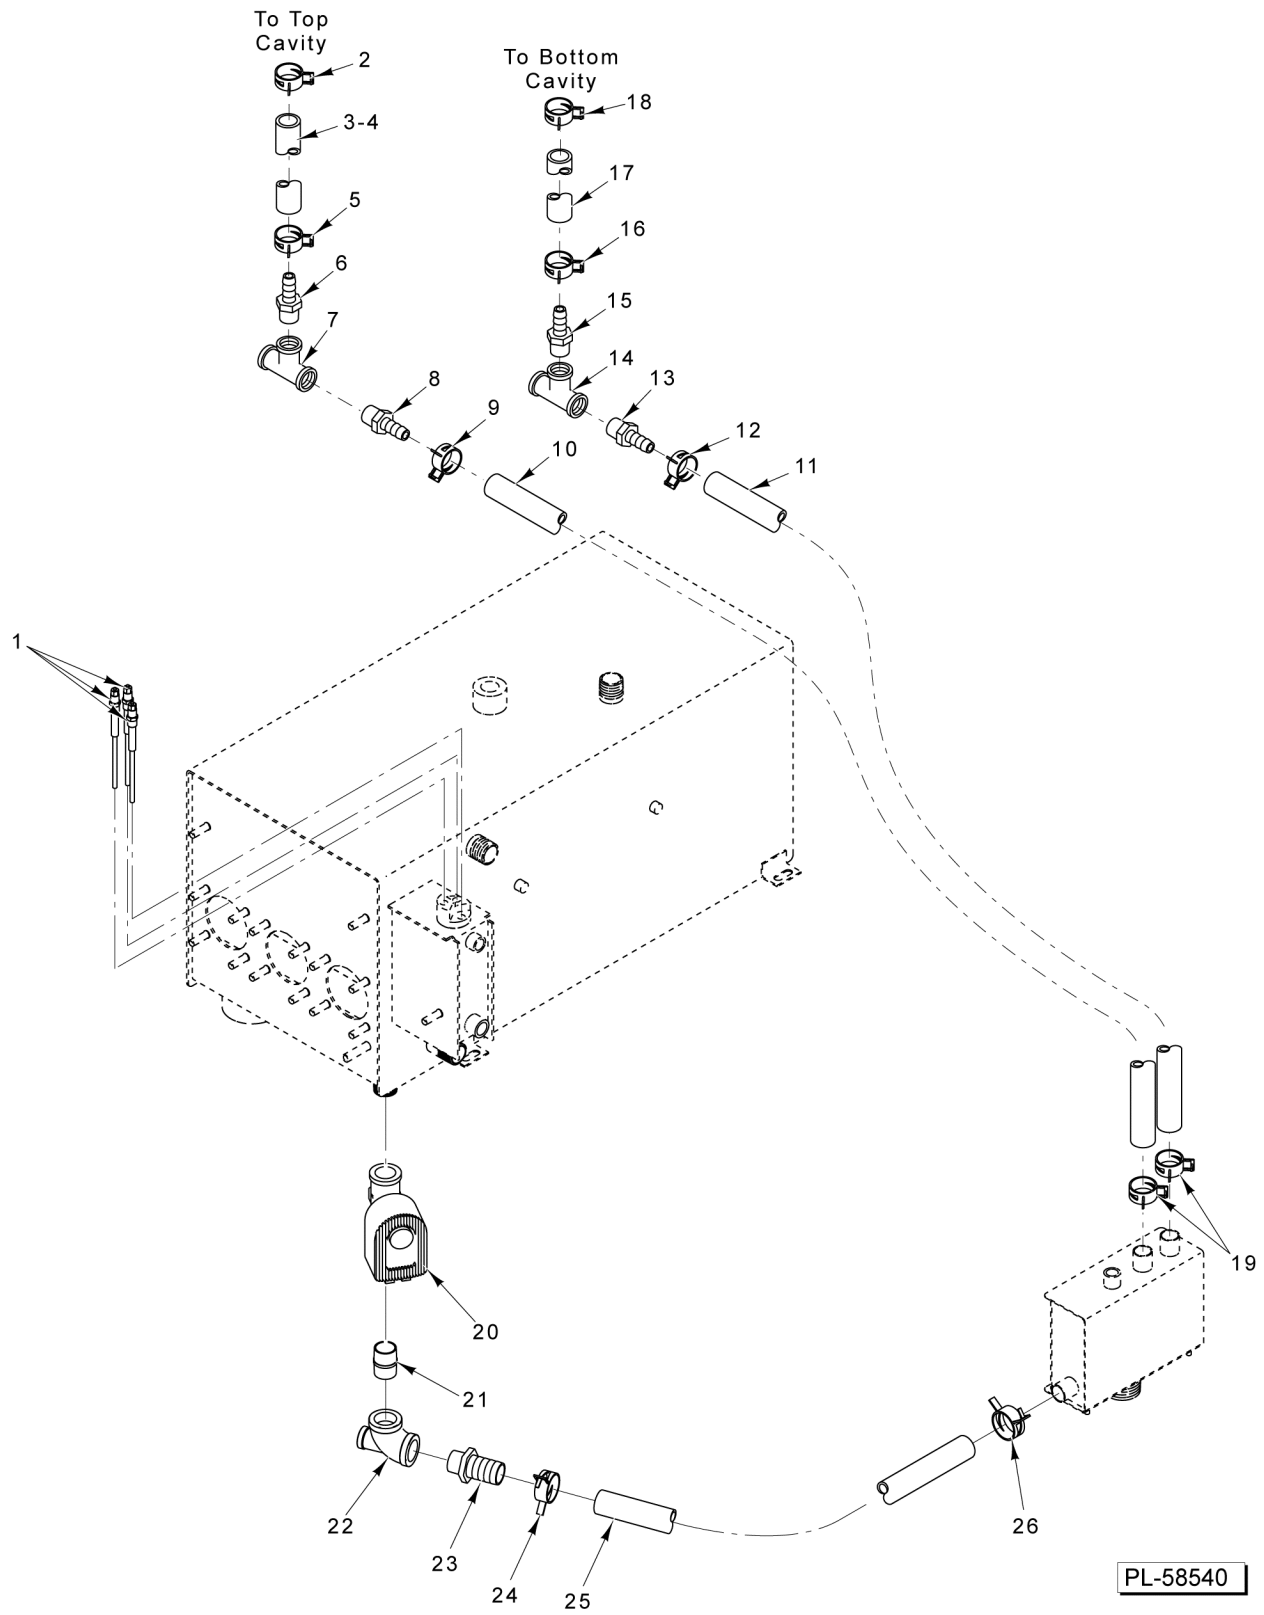

**DRAIN HOSE ASSEMBLY
(GREEN HOSES)**

**DRAIN HOSE ASSEMBLY
(GREEN HOSES)**

ILLUS. PL-58540	PART NO.	NAME OF PART	AMT.
1	00-857046-00001	Probe - Water Level.....	3
2	00-557847	Clamp - Hose.....	1
3	00-557477	Hose (Green 22 In.) (Top Cavity To Drain Tee) (10-Pan).....	AR
4	00-557477	Hose (Green 18 In.) (Top Cavity To Drain Tee) (6-Pan).....	AR
5	00-557847	Clamp - Hose.....	1
6	FP-090-19	Fitting - Hose 1 In.....	1
7	FP-019-38	Tee - Pipe 1 x 1 x 1 (Top Cavity Drain).....	1
8	FP-090-19	Fitting - Hose 1 In.....	1
9	00-557847	Clamp - Hose.....	1
10	00-557477	Hose (Green 26 In.) (Drain Tee To Condenser Box).....	AR
11	00-557477	Hose (Green 22 In.) (Drain Tee To Condenser Box).....	AR
12	00-557847	Clamp - Hose.....	1
13	FP-090-19	Fitting - Hose 1 In.....	1
14	FP-019-38	Tee - Pipe 1 x 1 x 1 (Top Cavity Drain).....	1
15	FP-090-19	Fitting - Hose 1 In.....	1
16	00-557847	Clamp - Hose.....	1
17	00-557477	Hose (Green 5 In.) (Bottom Cavity To Drain Tee).....	AR
18	00-557847	Clamp - Hose.....	1
19	00-557847	Clamp - Hose.....	1
20	00-856718-00001	Drain Valve - Generator.....	1
21	FP-041-50	Pipe 3/4 x 1-3/8 TBE (Brass).....	1
22	FP-085-65	Tee - Pipe 3/4 x 3/8 x 3/4.....	1
23	FP-090-51	Fitting - Hose (Brass).....	1
24	00-557847	Clamp - Hose.....	1
25	00-557477	Hose (Green 12-1/2 In.).....	AR
26	00-557847	Clamp - Hose.....	1