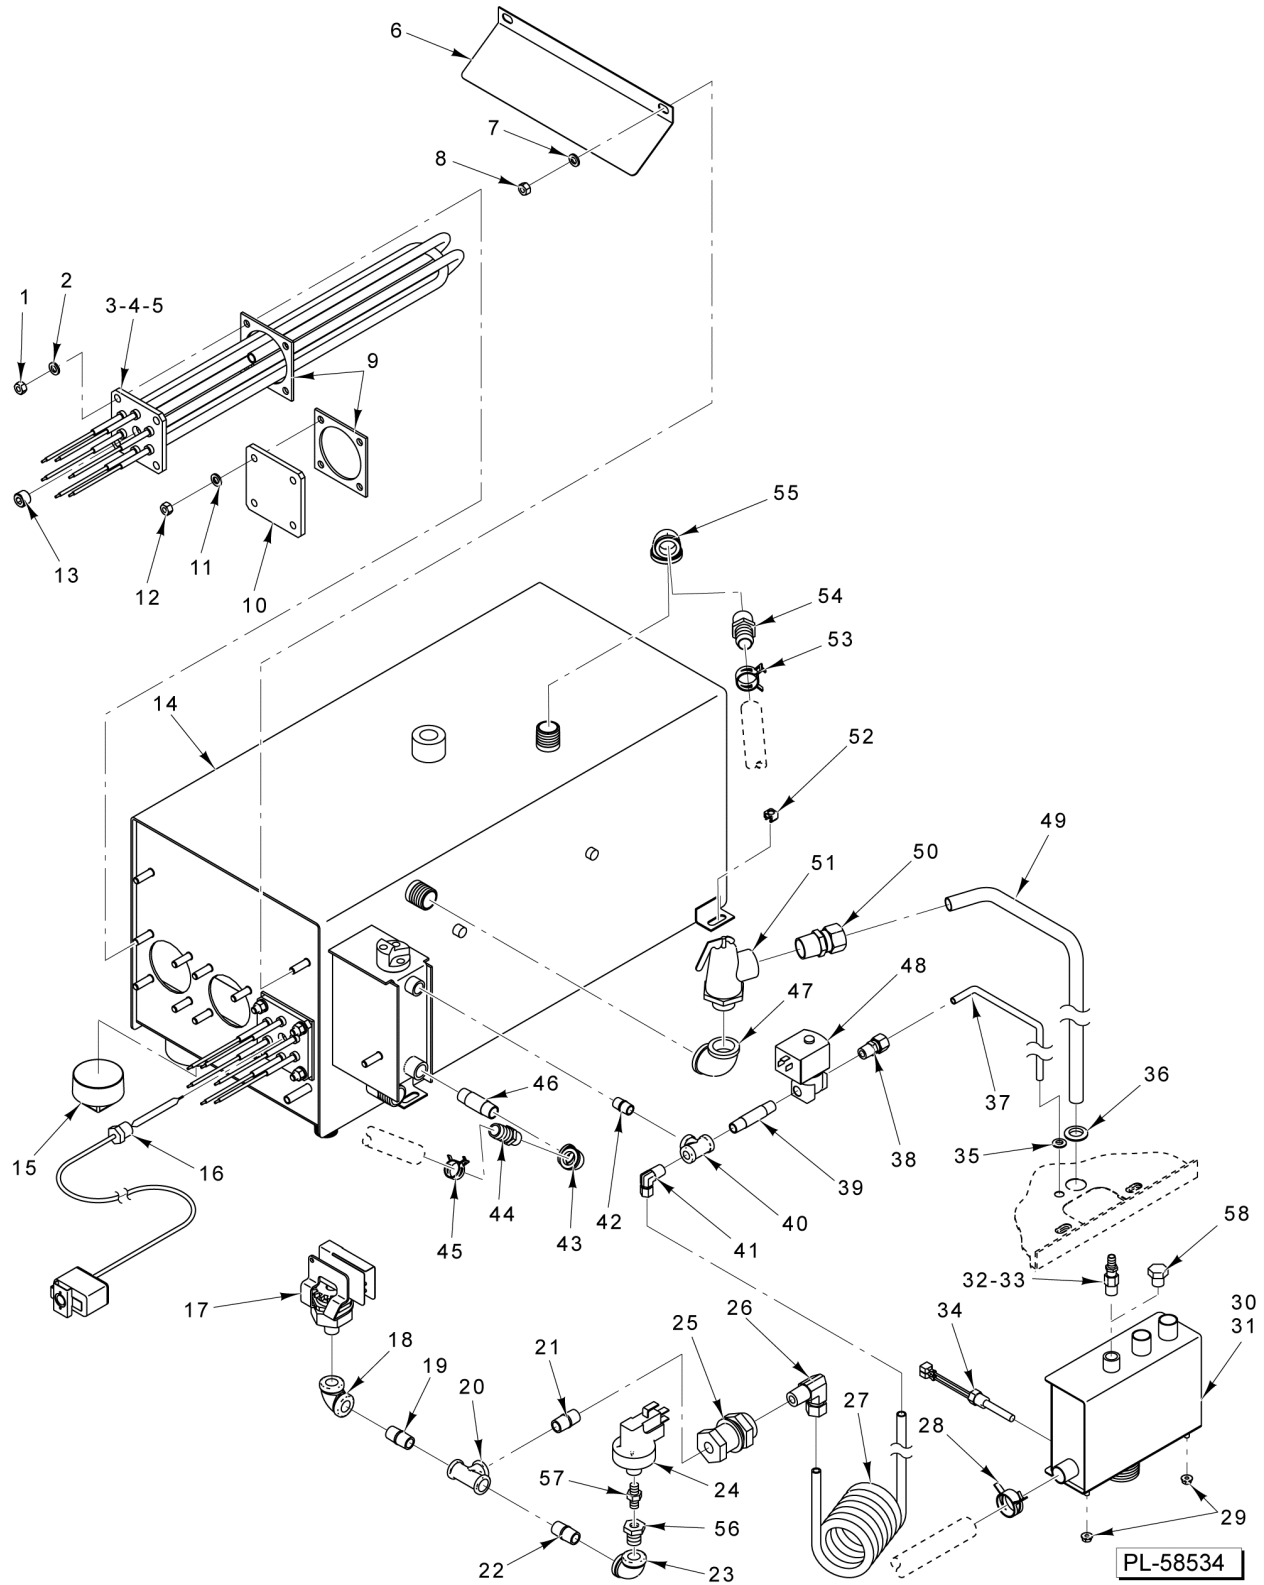

TANK ASSEMBLY

TANK ASSEMBLY

ILLUS.	PART NO.	NAME OF PART	AMT.
PL-58534			
1	NS-014-11	Nut 5/16-18 Hex (Brass).....	1
2	WS-006-23	Washer (Copper).....	1
3	00-857049-00001	Element - Heating (208/240 V., 8/10.6kW) (6-Pan).....	2
4	00-857049-00001	Element - Heating (208/240 V., 8/10.6 kW) (10-pan).....	3
5	00-857049-00002	Element - Heating (277 V., 8kW).....	2
6	00-857040-00001	Shield - Drip.....	1
7	WL-006-23	Lockwasher 5/16 Helical (SST).....	1
8	NS-014-11	Nut 5/16-18 Hex (Brass).....	1
9	00-880410	Gasket - Coil.....	2
10	00-881585	Cap - Element Sleeve (6-Pan).....	1
11	WL-006-23	Lockwasher 5/16 Helical (SST).....	1
12	NS-014-11	Nut 5/16-18 Hex (Brass).....	1
13	PL-003-52	Plug - Pipe 3/8 (Brass).....	1
14	00-857284-00001	Generator - Insulated.....	1
15	FP-028-34	Pipe Plug (2 In.) Sq. Hd.....	1
16	00-913102-00404	Kit - High Limit Probe (Includes Clip).....	1
17	00-857022-00001	Switch - Pressure.....	1
18	FP-083-65	Elbow 90 Degree x 1/8 (Brass).....	1
19	FP-081-93	Pipe 1/8 x 3/4 TBE (Brass).....	1
20	FP-019-02	Tee - Pipe 1/8 x 1/8 x 1/8 (Brass).....	1
21	FP-081-93	Pipe 1/8 x 3/4 TBE (Brass).....	1
22	FP-081-93	Pipe 1/8 x 3/4 TBE (Brass).....	1
23	FP-083-65	Elbow 90 Degree x 1/8 (Brass).....	1
24	00-857057-00001	Switch - Vacuum.....	1
25	FP-090-36	Coupling - Anchor 1/8 (Brass).....	1
26	FP-012-21	Elbow 90 Deg. (1/8 Male Pipe x 1/4 Tube) (Brass).....	1
27	00-857058-00001	Coil - Condensate.....	1
28	00-557847	Clamp - Hose.....	1
29	NS-046-38	Nut 1/4-20 Hex (SST).....	2
30	00-857068-00001	Condenser - Box (1st Generation).....	1
31	00-857242-00001	Box - Condensate Kit (2nd Generation).....	1
32	00-857072-00001	Nozzle - Cavity Drain Cooling (10-Pan).....	1
33	FP-090-59	Fitting - Hose 1/2 ID x 1/4 NPT (Brass) (10-Pan).....	1
34	00-855607-00001	Thermostat - Condensate.....	1
35	00-844125-00002	Grommet 3/8 In.....	1
36	00-844125-00001	Grommet 3/4 In. I.D.....	1
37	00-857276-00001	NLA - Obsolete--Tube - Vent.....	1
38	FP-012-24	Fitting - Tube 3/8 TBG X 1/4 MPT (Brass).....	1
39	FP-040-16	NLA - Obsolete--Pipe 1/4 x 2 1/2 (Brass).....	1
40	FP-019-08	Tee - Pipe 1/4 x 1/4 x 1/4 (Brass).....	1
41	FP-047-24	Elbow 90 Degree x 1/4 Tube x 1/4 Pipe (Brass).....	1
42	FP-040-08	Pipe 1/4 x 7/8 TBE (Brass).....	1
43	FP-015-09	Elbow 3/8 x 90 Deg. (Brass).....	1
44	FP-090-63	Fitting - Hose 5/8 ID Hose to 3/8 MPT (Brass).....	1
45	00-557845	Clamp - Hose (24mm).....	1
46	FP-040-22	Pipe 3/8 x 2 TBE (Brass).....	1
47	FP-015-23	Elbow 3/4 x 90 Deg. (Brass).....	1
48	00-857021-00001	Valve - Solenoid 1/4 NPT (9/32 Orifice).....	1
49	00-857275-00001	Drain - Popoff (5 PSI).....	1
50	FP-012-22	Fitting - Tube 3/4 TBG x 3/4 MPT (Brass).....	1
51	00-855606-00001	Valve - Relief 3/4 In. 5 PSI.....	1
52	NS-049-03	Panel Nut 1/4-20.....	4
53	00-557846	Clamp - Hose (29mm).....	1
54	FP-090-83	Fitting - Hose 3/4 to 1/2 (Brass).....	1
55	FP-016-12	Elbow - Reducing 3/4 to 1/2 (Brass).....	1
56	FP-091-02	Bushing - Pipe 1/8 NPT to 10-32 Hex (Brass).....	1
57	FE-026-73	Pipe 10-32 Hex (Brass).....	1
58	PL-003-52	Plug - Pipe 3/8 (Brass) (6-Pan).....	1