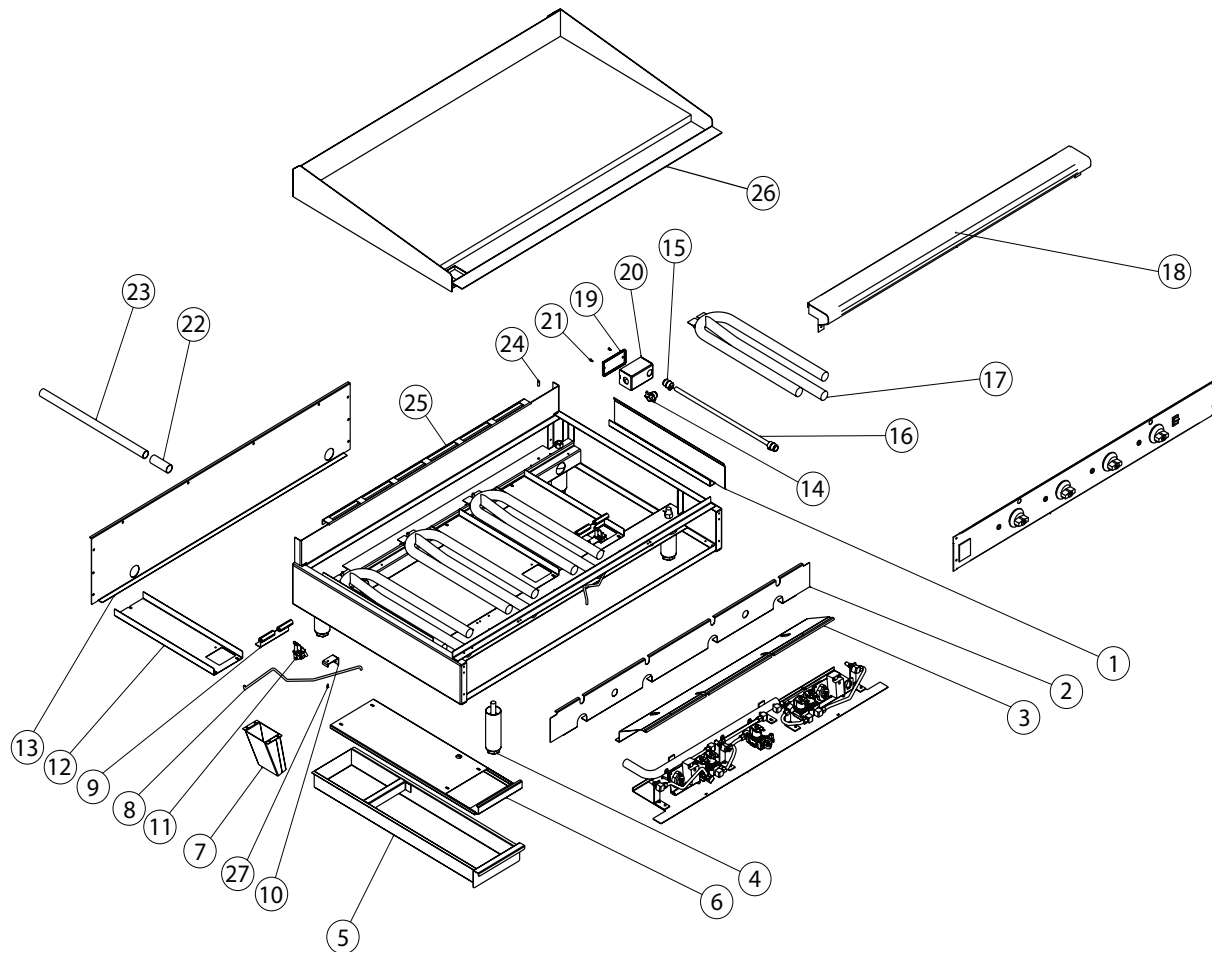

Fig. 2-A

**AGE SERIES
GRIDDLE EXPLODED VIEW**

ILLUS.
Fig. 2-A

ILLUS. Fig. 2-A	PART NO.	NAME OF PART	AMT.				
			24"	36"	48"	60"	72"
1	00-790031-00001	Side Heat Shield, Right	1	1	1	1	1
	00-790031-00002	Side Heat Shield, Left	1	1	1	1	1
2	00-788850	Deflector Panel 24"	1				
	00-788851	Deflector Panel 36"		1			
	00-788790	Deflector Panel 48"			1		
	00-788852	Deflector Panel 60"				1	
	00-788853	Deflector Panel 72"					1
3	00-788855	Heatshield 24"	1				
	00-788856	Heatshield 36"		1			
	00-788791	Heatshield 48"			1		
	00-788857	Heatshield 60"				1	
	00-788858	Heatshield 72"					1
4	00-725353-00002	Legs	4	4	4	4	4
5	00-498082-0000A	Grease Can Assembly	1	1	1	2	2
6	00-788854	Grease Can Guide	1	1	1	2	2
7	00-790019-0000A	Weld Assembly, Grease Chute	1	1	1	2	2
8	00-722229	Flex Tubing 1/4X18"					
9	00-790035	Flash Tube	2	2	2	3	3
10	00-790036	Bracket, Pilot	2	2	2	3	3
11	00-713930	Pilot, Robertshaw 35-20 (W/Orange Wire)	2	2	2	3	3
12	00-790033	Heat Shield Middle	2	2	3	4	4
13	00-788824	Back Panel 24"	1				
	00-788801	Back Panel 36"		1			
	00-788825	Back Panel 48"			1		
	00-788826	Back Panel 60"				1	
	00-788827	Back Panel 72"					1
14	00-713813	Connector, 3/8" Supply Cord	1	1	1	1	1
15	00-719522	Connector, 3/8" Metal Conduit	1	1	1	1	1
16	00-723531	3/8" Conduit, 19"	1	1	1	1	1
17	00-719737-00004	Burner, Screw Attached (Old Style)	2	3	4	5	6
	00-719737-00005	Burner, Pin (Clip Attached) (New Style)	AR	AR	AR	AR	AR
18	00-790054-00A24	Bullnose Weldment Assembly Wolf 24"	1				
	00-790054-00A36	Bullnose Weldment Assembly Wolf 36"		1			
	00-790054-00A48	Bullnose Weldment Assembly Wolf 48"			1		
	00-790054-00A60	Bullnose Weldment Assembly Wolf 60"				1	
	00-790054-00A72	Bullnose Weldment Assembly Wolf 72"					1
19	00-719503	"J" Box, Cover	1	1	1	1	1
20	00-719502	"J" Box. #670 Raco Single	1	1	1	1	1
21	00-730228	10-24 X 1/2" Phil Truss Taptite, Zinc	3	3	3	3	3
22	00-719004	Coupling, 3/4" Black	1	1	1	1	1
23	00-719990	Nipple 3/4 X 21 1/2"	1	1	1	1	1
24	00-722608	Nut. Nutsert 1/4 X 20. 3/8" Dia.	2	3	4	5	6
25	00-788800-000A1	Chassis Weld Assembly 24"	1				
	00-788800-000A2	Chassis Weld Assembly 36"		1			
	00-788800-000A3	Chassis Weld Assembly 48"			1		
	00-788800-000A4	Chassis Weld Assembly 60"				1	
	00-788800-000A5	Chassis Weld Assembly 72"					1
26	00-790088-000A1	Weld Assembly, Chrome Griddle Plate 24"	1				
	00-790088-000A2	Weld Assembly, Chrome Griddle Plate 36"		1			
	00-790088-000A3	Weld Assembly, Chrome Griddle Plate 48"			1		
	00-790088-000A4	Weld Assembly, Chrome Griddle Plate 60"				1	
	00-790088-000A5	Weld Assembly, Chrome Griddle Plate 72"					1
	00-788828-000A1	Griddle Plate Assy STD 24"	1				
	00-788828-000A2	Griddle Plate Assy STD 36"		1			
	00-788828-000A3	Griddle Plate Assy STD 48"			1		
	00-788828-000A4	Griddle Plate Assy STD 60"				1	
	00-788828-000A5	Griddle Plate Assy STD 72"					1
27	00-730260	Screw. 10-24 X 3/8"	2	2	2	3	3
	Items Not Shown						
	00-723526-00001	Wiring Harness	1				
	00-723527-00001	Wiring Harness		1			
	00-723528-00001	Wiring Harness			1		
	00-723529-00001	Wiring Harness				1	
	00-723530-00001	Wiring Harness					1