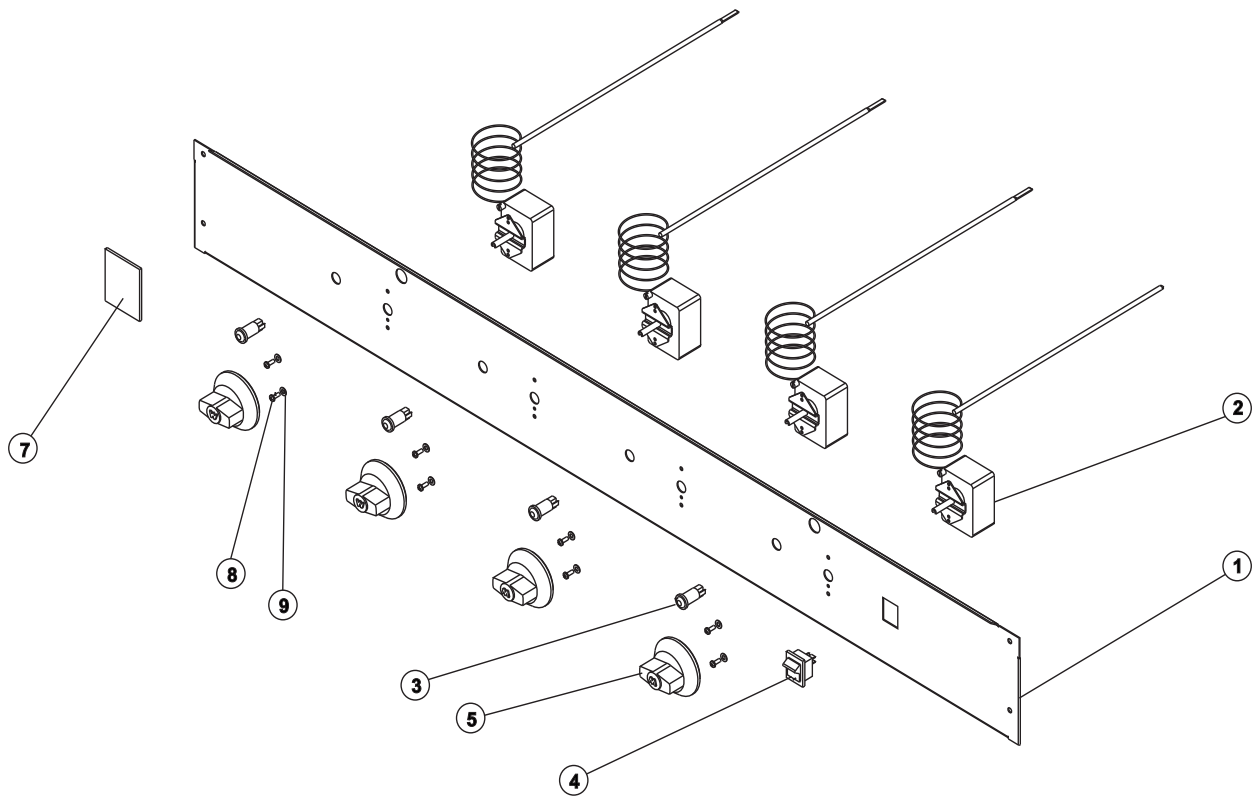

Fig. 2-A

**AGE SERIES
GRIDDLE EXPLODED VIEW**

ILLUS.
Fig. 2-A

ILLUS. Fig. 2-A	PART NO.	NAME OF PART	AMT.				
			24"	36"	48"	60"	72"
1	00-790031-00001	Side Heat Shield, Right	1	1	1	1	1
	00-790031-00002	Side Heat Shield, Left	1	1	1	1	1
2	00-788850	Deflector Panel 24"	1				
	00-788851	Deflector Panel 36"		1			
	00-788790	Deflector Panel 48"			1		
	00-788852	Deflector Panel 60"				1	
	00-788853	Deflector Panel 72"					1
3	00-788855	Heatshield 24"	1				
	00-788856	Heatshield 36"		1			
	00-788791	Heatshield 48"			1		
	00-788857	Heatshield 60"				1	
	00-788858	Heatshield 72"					1
4	00-725353-00002	Legs	4	4	4	4	4
5	00-498082-0000A	Grease Can Assembly	1	1	1	2	2
6	00-788854	Grease Can Guide	1	1	1	2	2
7	00-790019-0000A	Weld Assembly, Grease Chute	1	1	1	2	2
8	00-722229	Flex Tubing 1/4X18"					
9	00-790035	Flash Tube	2	2	2	3	3
10	00-790036	Bracket, Pilot	2	2	2	3	3
11	00-713930	Pilot, Robertshaw 35-20 (W/Orange Wire)	2	2	2	3	3
12	00-790033	Heat Shield Middle	2	2	3	4	4
13	00-788824	Back Panel 24"	1				
	00-788801	Back Panel 36"		1			
	00-788825	Back Panel 48"			1		
	00-788826	Back Panel 60"				1	
	00-788827	Back Panel 72"					1
14	00-713813	Connector, 3/8" Supply Cord	1	1	1	1	1
15	00-719522	Connector, 3/8" Metal Conduit	1	1	1	1	1
16	00-723531	3/8" Conduit, 19"	1	1	1	1	1
17	00-719737-00004	Burner, Screw Attached (Old Style)	2	3	4	5	6
	00-719737-00005	Burner, Pin (Clip Attached) (New Style)	AR	AR	AR	AR	AR
18	00-790054-00A24	Bullnose Weldment Assembly Wolf 24"	1				
	00-790054-00A36	Bullnose Weldment Assembly Wolf 36"		1			
	00-790054-00A48	Bullnose Weldment Assembly Wolf 48"			1		
	00-790054-00A60	Bullnose Weldment Assembly Wolf 60"				1	
	00-790054-00A72	Bullnose Weldment Assembly Wolf 72"					1
19	00-719503	"J" Box, Cover	1	1	1	1	1
20	00-719502	"J" Box. #670 Raco Single	1	1	1	1	1
21	00-730228	10-24 X 1/2" Phil Truss Taptite, Zinc	3	3	3	3	3
22	00-719004	Coupling, 3/4" Black	1	1	1	1	1
23	00-719990	Nipple 3/4 X 21 1/2"	1	1	1	1	1
24	00-722608	Nut. Nutsert 1/4 X 20. 3/8" Dia.	2	3	4	5	6
25	00-788800-000A1	Chassis Weld Assembly 24"	1				
	00-788800-000A2	Chassis Weld Assembly 36"		1			
	00-788800-000A3	Chassis Weld Assembly 48"			1		
	00-788800-000A4	Chassis Weld Assembly 60"				1	
	00-788800-000A5	Chassis Weld Assembly 72"					1
26	00-790088-000A1	Weld Assembly, Chrome Griddle Plate 24"	1				
	00-790088-000A2	Weld Assembly, Chrome Griddle Plate 36"		1			
	00-790088-000A3	Weld Assembly, Chrome Griddle Plate 48"			1		
	00-790088-000A4	Weld Assembly, Chrome Griddle Plate 60"				1	
	00-790088-000A5	Weld Assembly, Chrome Griddle Plate 72"					1
	00-788828-000A1	Griddle Plate Assy STD 24"	1				
	00-788828-000A2	Griddle Plate Assy STD 36"		1			
	00-788828-000A3	Griddle Plate Assy STD 48"			1		
	00-788828-000A4	Griddle Plate Assy STD 60"				1	
	00-788828-000A5	Griddle Plate Assy STD 72"					1
27	00-730260	Screw. 10-24 X 3/8"	2	2	2	3	3
	Items Not Shown						
	00-723526-00001	Wiring Harness	1				
	00-723527-00001	Wiring Harness		1			
	00-723528-00001	Wiring Harness			1		
	00-723529-00001	Wiring Harness				1	
	00-723530-00001	Wiring Harness					1