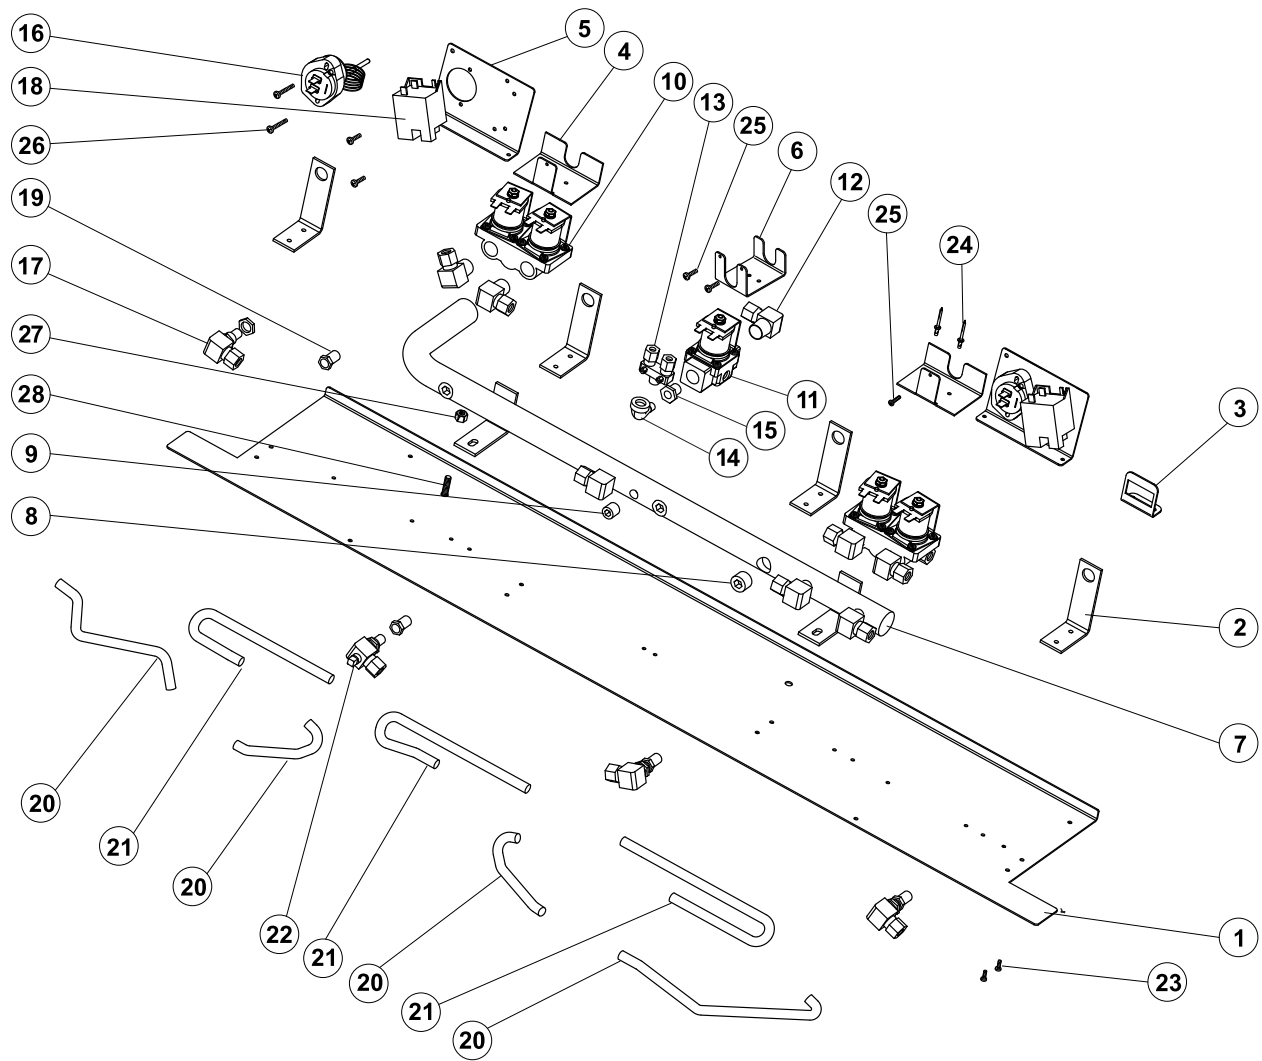

CATALOG OF REPLACEMENT PARTS

AGE SERIES HEAVY DUTY GAS GRIDDLES

MODELS

AGE24	ML-135226-G24
AGE36	ML-135227-G36
AGE48	ML-135228-G48
AGE60	ML-135229-G60
AGE72	ML-135230-G72

For additional information on Wolf Range or to locate an authorized parts and service provider in your area, visit our website at www.wolfrange.com

Fig. 3

**AGE SERIES
FRONT PANEL ASSEMBLY**

ILLUS.
Fig. 3

ILLUS.	PART NO.	NAME OF PART	AMT.				
			24"	36"	48"	60"	72"
1	00-498201-00024	Front Panel, Wolf 24"	1				
	00-498201-00036	Front Panel, Wolf 36"		1			
	00-498201-00048	Front Panel, Wolf 48"			1		
	00-498201-00060	Front Panel, Wolf 60"				1	
	00-498201-00072	Front Panel, Wolf 72"					1
2	00-810071	Thermostat, Snap Action, KXT	2	3	4	5	6
3	00-720017	Light, Indicator Red	2	3	4	5	6
4	00-810280-00001	Power Switch	1	1	1	1	1
5	00-721014-00007	Knobs	2	3	4	5	6
7	00-722481	Wolf Logo	1	1	1	1	1
8	SC-066-02	Screw, Mach, 6-32 X 3/8"	4	6	8	10	12
9	WS-028-20	Washer, 0.166 X 0.438 X 0.040	4	6	8	10	12