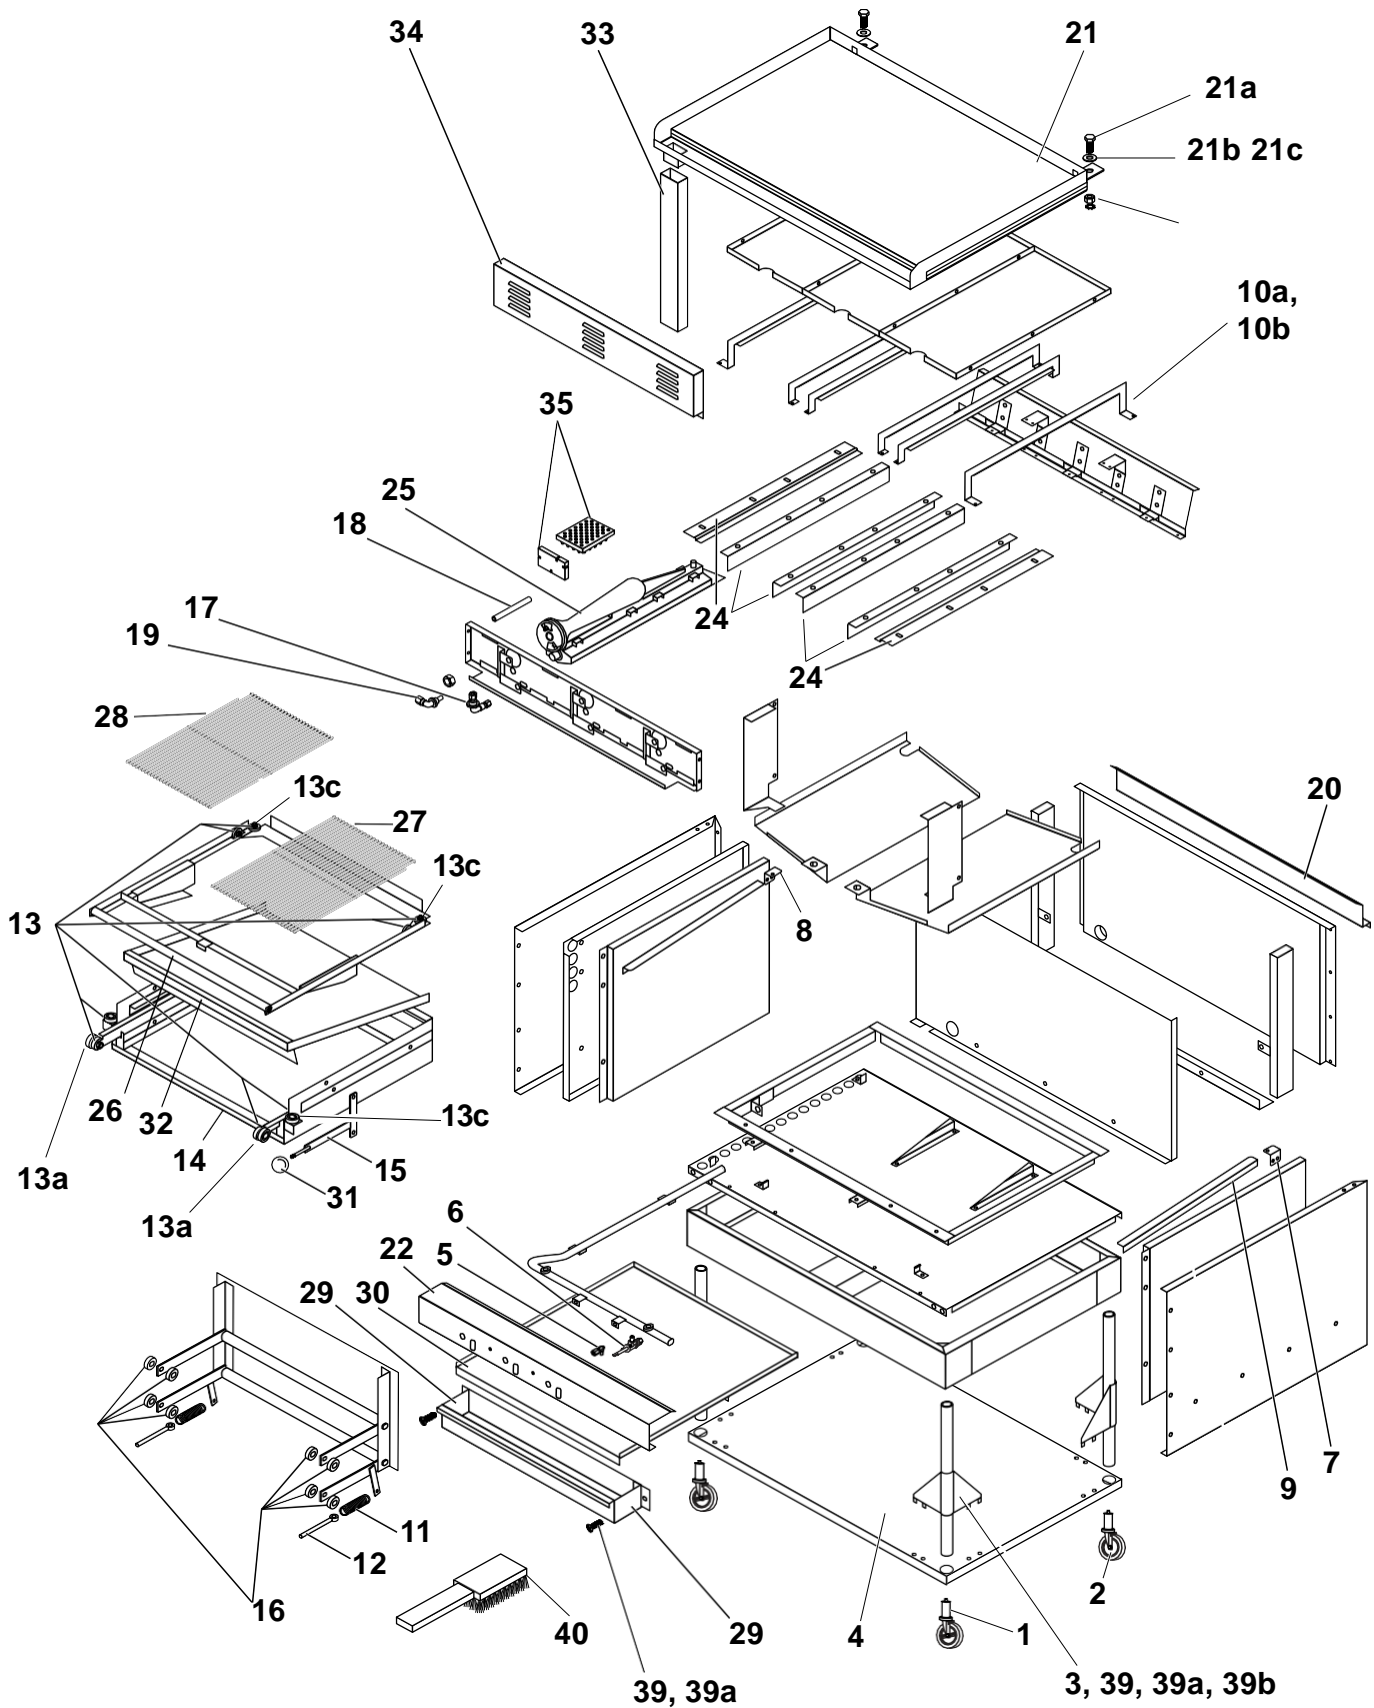

VST4B GAS FIRED BROILER

VST4B GAS FIRED BROILER PARTS LIST

ITEM	P/N	DESCRIPTION	QTY
1	499143-2	CASTER, W/LOCK	2
2	499143-1	CASTER, W/OUT LOCK	2
3	499180-G2	UPPER LEG ASSEMBLY (LONG - 56" GRIDDLE HEIGHT).....	4
3a	499180-G3	UPPER LEG ASSEMBLY (SHORT - 52" GRIDDLE HEIGHT).....	4
4	499179-G2	STAND SHELF	1
5	404193-1	PILOT ADJUSTMENT VALVE	3
6	408379-4	BURNER VALVE 7/16 TUBE FITTING.....	3
7	497844-1	RIGHT INTERIOR GRIDDLE PLATE SUPPORT	1
8	497828-1	LEFT INTERIOR GRIDDLE PLATE SUPPORT	1
9	499942-1	PLATE SUPPORT	1
10a	497851-3	BURNER BRICK BRACKET (LH)	3
10b	497851-4	BURNER BRICK BRACKET (RH)	3
11	499136-1	LIFTSRING	2
12	499135-1	LIFT SPRING EYE BOLT	2
13	499130-1	BROILER BEARING	10
13a	SC-126-59	SCREW.....	10
13b	NS-041-04	NUT.....	10
13c	SC-113-90	SCREW.....	6
14	499409-G1	ELEVATOR ASSEMBLY	1
15	499408-G1	HANDLE LIFT ASSEMBLY	1
16	499206-1	SPACER .343 X .750 X .125	8
17	499137-1	BROILER PILOT	3
18	499128-G1	STEAK BROILER PILOT TUBE ASSEMBLY	3
19	404079-F	NOZZLE & NUT	3
19a	418051-31	BURNER ORIFICE HOOD-NATURAL GAS.....	3
19b	418051-44	BURNER ORIFICE HOOD-PROPANE GAS.....	3
20	499930-G2	FLUE ASSEMBLY.....	1
21	499122-G1	STEAK BROILER GRIDDLE PLATE ASSEMBLY	1
21a	SC-113-65	LEVELING BOLT.....	2
21b	WS-022-21	WASHER (LEVELING BOLT).....	2
21c	NS-046-86	NUT (LEVELING BOLT).....	2
22	499060-1	FRONT LOWER TRIM PANEL	1
23	DELETED	DELETED.....	0
24	497850-3	BURNER BRICK SUPPORT	6
25	499181-G1	STEAK BROILER BURNER ASSEMBLY.....	3
26	499217-G1	STEAK BROILER CARRIAGE WITH BEARINGS	1
27	497810-1	RIGHT GRILL	1
28	497809-1	LEFT GRILL	1
29	499220-G1	STEAK BROILER DRIP TRAY ASSEMBLY	1
30	499055-1	DRIP TRAY	1
31	499132-1	HANDLE BALL	1
32	499218-G1	STEAK BROILER DRIP PAN ASSEMBLY	1
33	499407-G1	DRIP COLLECTOR	1
34	499062-1	FRONT UPPER TRIM PANEL	1
35	499480-G1	CERAMIC BRICKS, SET (30 CENTER BRICKS, 12 END BRICKS).....	1 BOX
36	DELETED	DELETED.....	0
37	DELETED	DELETED.....	0
38	FP-028-42	PIPE PLUG 1/8 NPT.....	1
39	723369	SCREW 1/4-20 x 1/2 TRUSS HEAD	18
39a	NS-046-52	NUT, ASSY 1/4-20	18
39b	WS-017-06	WASHER, FLAT 1/4.....	16
40	499432-1	WIRE BRUSH	1
	426505-36	PILOT FLEX TUBE 36" (LEFT) (NOT SHOWN)	1
	426505-42	PILOT FLEX TUBE 42" (RIGHT) (NOT SHOWN).....	1
	426505-54	PILOT FLEX TUBE 54" (CENTER) (NOT SHOWN)	1
	426508-36	MAIN GAS FLEX TUBE 36" (LEFT) (NOT SHOWN)	1
	426508-42	MAIN GAS FLEX TUBE 42" (RIGHT) (NOT SHOWN)	1
	426508-54	MAIN GAS FLEX TUBE 54" (CENTER) (NOT SHOWN).....	1
	408279-12	REGULATOR - NAT 1 1/4 NPT (NOT SHOWN).....	1
	408279-13	REGULATOR - PRO 1 1/4 NPT (NOT SHOWN)	1
	420560-2	KNOB, BLACK (NOT SHOWN)	3