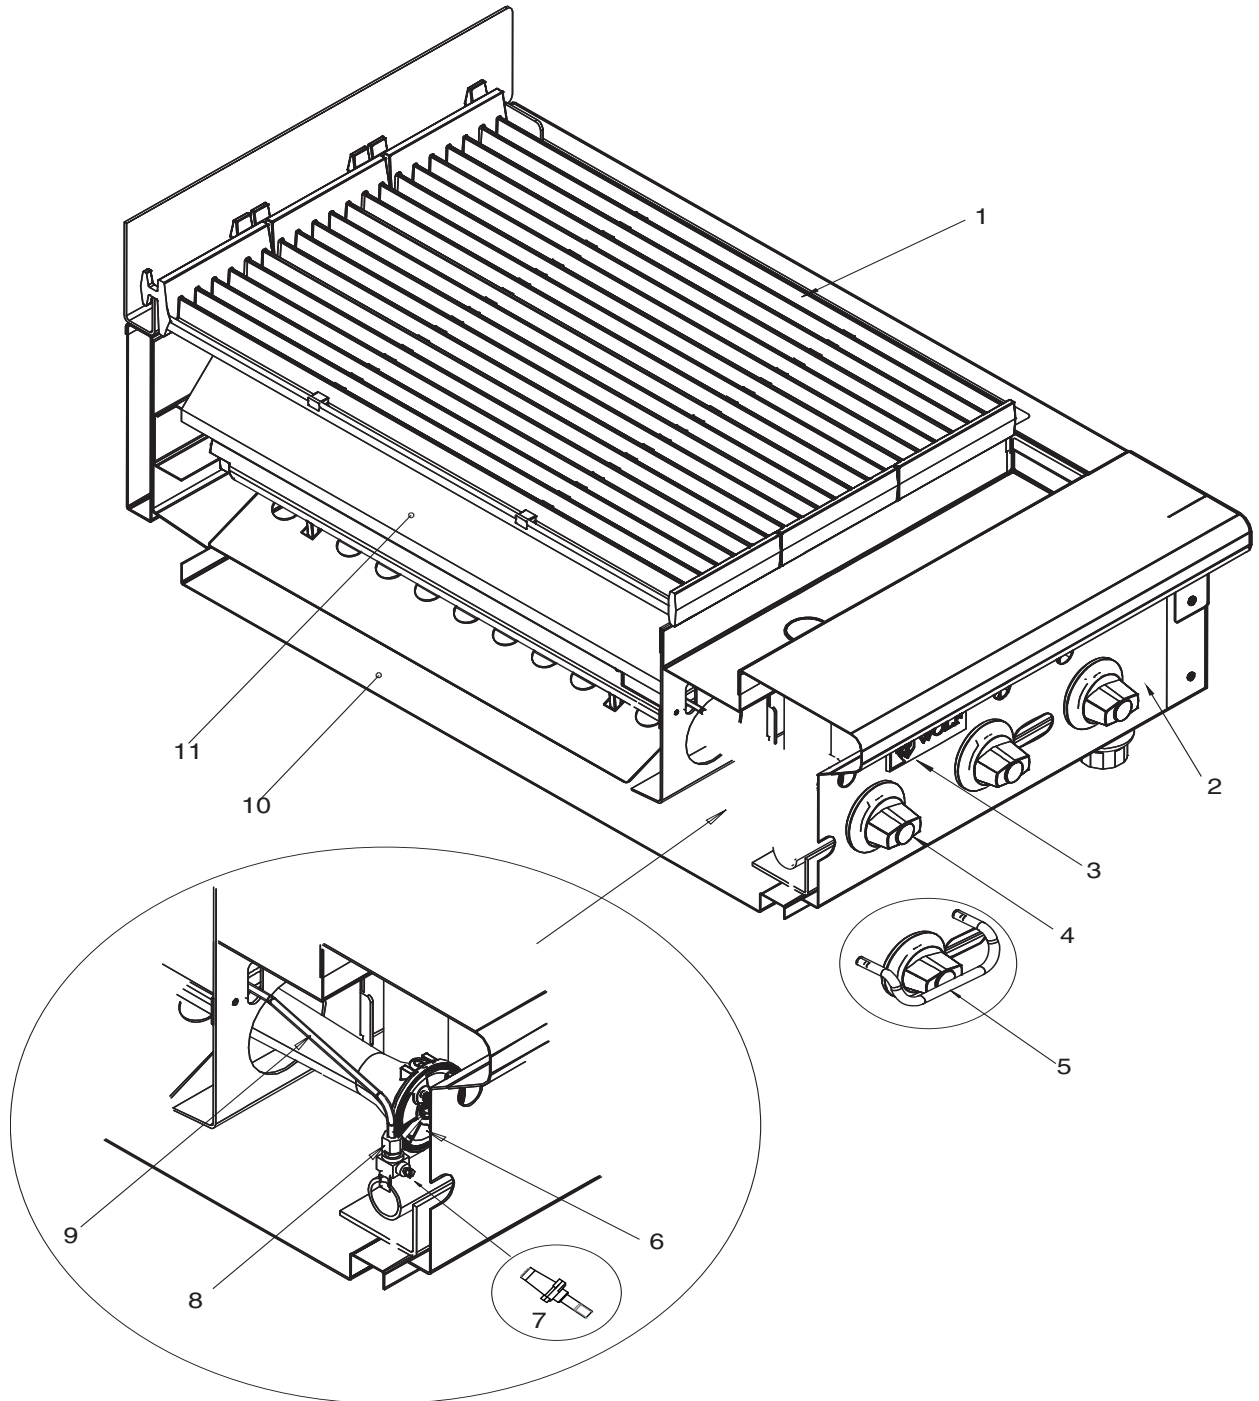

ACHIEVER CHARBROILER

| ILLUS. | PART NO. | NAME OF PART | AMT. |
|--------|-----------------|---|------|
| 1 | 00-720971-00024 | Grate, 7 Rib Cast Diamond | AR |
| | 00-412852-00001 | Grate, 7 Rib Slanted | AR |
| 2 | 00-498207-00025 | Front Panel (VACB25, ACB25) | 1 |
| | 00-498207-00036 | Front Panel (VACB36, ACB36) | 1 |
| | 00-498207-00047 | Front Panel (VACB47, ACB47) | 1 |
| | 00-498207-00060 | Front Panel (VACB60, ACB60) | 1 |
| | 00-498207-00072 | Front Panel (VACB72, ACB72) | 1 |
| 3 | 00-723204 | Logo, Small Wolf | 1 |
| | 00-417700-00003 | Logo, Vulcan | 1 |
| 4 | 00-719255-00012 | Knob, Wolf (Red) | 4 |
| | 00-428300-00001 | Knob, Vulcan (Black) | 4 |
| 5 | 00-498690 | Guard, Knob | 1 |
| 6 | 00-404060-00001 | Burner Air Mixer (Shutter) | 4 |
| 7 | 00-719221 | Burner Valve (Adj.) | AR |
| * | 00-418051-00051 | Orifice Hood #51 (Nat. Gas) (Sea Level to 3999') | AR |
| * | 00-719951-00056 | Orifice Hood #56 (LP Gas) (Sea Level to 3999') | AR |
| * | 00-719951-00052 | Orifice Hood #52 (Nat. Gas) (4000' to 4999') | AR |
| * | 00-719951-00057 | Orifice Hood #57 (LP Gas) (4000' to 4999') | AR |
| 8 | 00-719189 | Pilot Valve (Single) | AR |
| | 00-420786-00001 | Pilot Valve (Double) | AR |
| | 00-719370 | 1/8" Hex Head Plug | AR |
| 9 | 00-719124 | Tube, Pilot, 3/16" X 10" | AR |
| | 00-710409 | Bracket, Pilot (Double) | AR |
| | 00-719135 | Pilot Tip (S/S) | AR |
| | 00-944122-0000L | Pilot Tube Assy. (LH) (Includes Pre-bent 719124 Tube w-719135 Tip Attached) | AR |
| | 00-944122-0000R | Pilot Tube Assy. (RH) (Includes Pre-bent 719124 Tube w-719135 Tip Attached) | AR |
| 10 | 00-788919 | Tray, Crumb (25, 47 & 60 Models) | 1 |
| | 00-788919 | Tray, Crumb (72 Model) | 2 |
| | 00-788920 | Tray, Crumb (36 and 72 Models) | 1 |
| 11 | 00-410602-00001 | Casting, Radiant | AR |
| | Not Shown | | |
| | 00-408279-00021 | Pressure Regulator (LP Gas) | 1 |
| | 00-408279-00025 | Pressure Regulator (Nat. Gas) | 1 |
| | 00-710413 | Brush, Charbroiler | 1 |