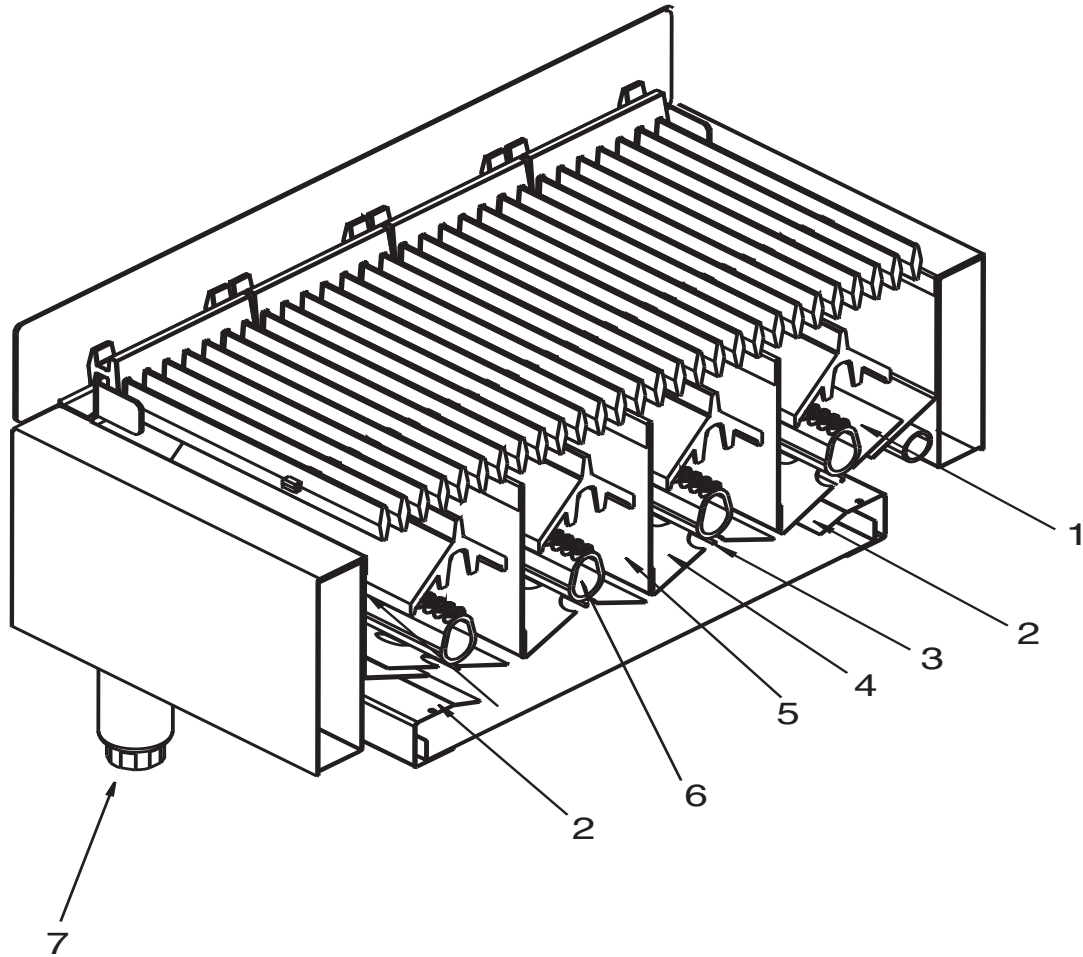

1-800-814-2028

ACHIEVER CHARBROILER

| ILLUS. | PART NO. | NAME OF PART | AMT. |
|--------|-----------------|------------------------------------|------|
| 1 | 00-410601-0FLAT | Flat Heat Deflector | AR |
| 2 | 00-710513 | Bracket, Tray Guide | 2 |
| 3 | 00-710501 | Burner Wire | AR |
| 4 | 00-410601 | Heat Deflector | AR |
| 5 | 00-710510 | Plate, Supercharger | AR |
| 6 | 00-410600-000G2 | Burner Assy. Casting | AR |
| 7 | 00-710503 | Leg, 2" OD X 4" L Adjustable | 4 |