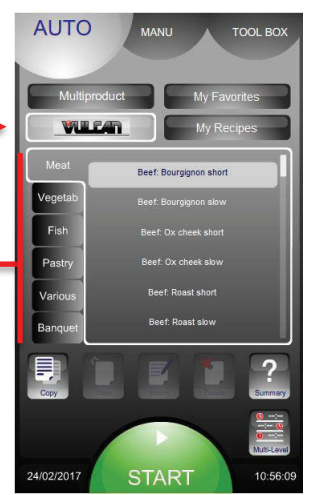

Continuous cooking  
process

Press to humidify  
during cooking  
(Convection/Combi)

Set fan  
speed

Open / Close  
the vent

Cooking  
details

2 Time

3 Humidity

AUTO MODE

1 Auto

Choose Menu:  
Multiproduct / Vulcan (recipes)  
/ My favorites / My Recipes

6 families with direct access  
to the recipes

Preloaded recipes with pictures

Recipes can be Copied, Created,  
Modified, Deleted and visualized

«Multi-Level» program: 10 independent  
timers

Press to start cooking process

2 Recipe

3 Start

RECIPE DETAIL - AUTO MODE

**Recipe name:** Press to rename or change family

The « water drop » icon indicate the choice waterless or without water