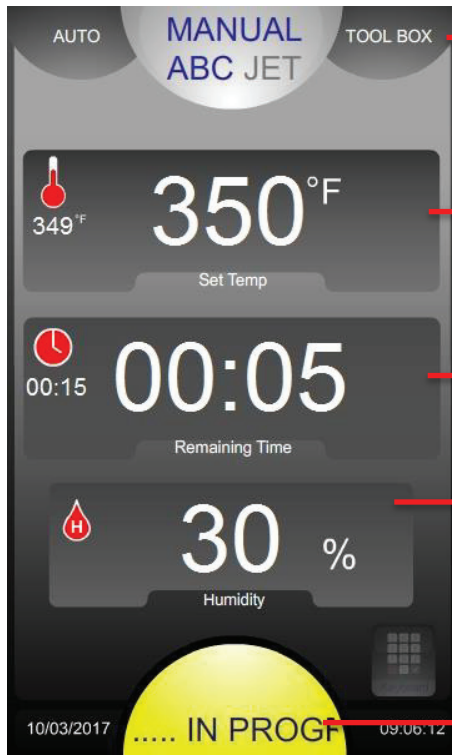

ON / OFF

**Switch on:** Push the coder 1 second  
**Switch off:** Push the coder 3 seconds  
**Settings / adjustments:** rotate the coder  
**Settings validation:** One push on the coder

Combi mode :  
To set humidity,  
press twice on

MANUAL MODE

1 Temperature

Choose Menu:  
Auto / Manual ABC or JET/  
Toolbox

Select Mode:  
Convection / Steam / Combi

Set Temperature

Select Time /  
Probe Temperature

Select Time

Automatic Humidity adjustment  
based on temperature selection.  
Manually change if desired. 0% is  
similar to convection setting with  
vent open, 100% is always adding  
humidity