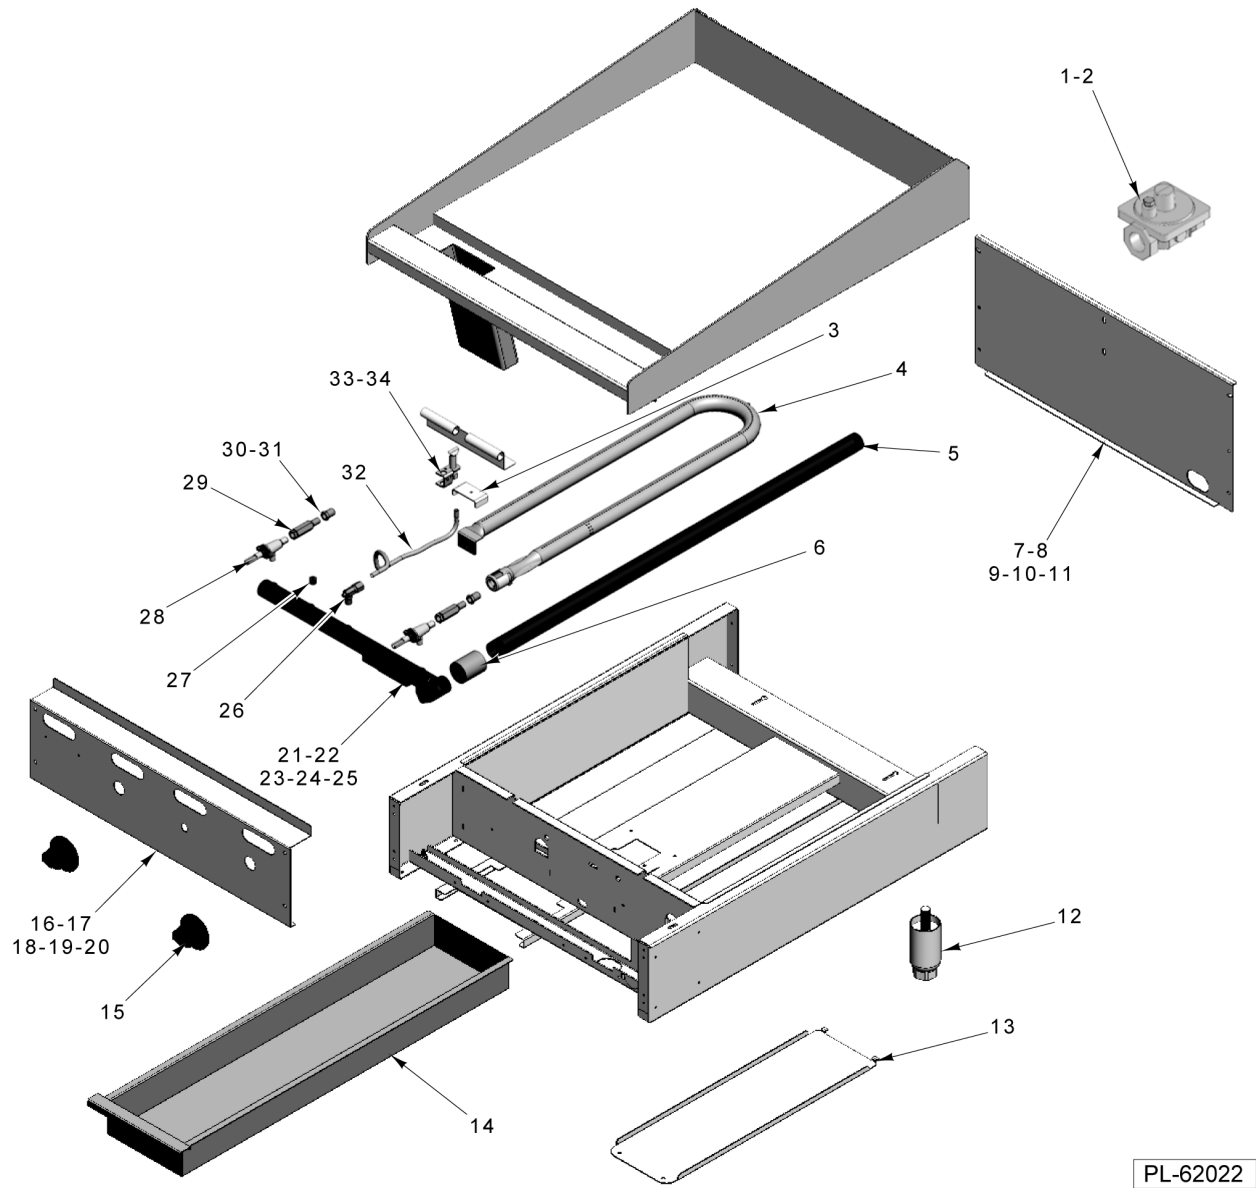

**AGM GRIDDLE
(BEFORE MARCH 2010)**

ILLUS. PL-62021	PART NO.	NAME OF PART	AMT.
1	00-714269	Pilot (NAT. Gas - MSA).....	AR
2	00-712363	Orifice - Pilot (LP).....	AR
3	00-408279-00025	Regulator - Pressure 3/4 In. (NAT).....	1
4	00-408279-00021	Regulator - Pressure 3/4 In. (LP).....	1
5	00-722229	Tube - Flex (1/4 x 24 In.).....	AR
6	00-722230	Tube - Flex (1/4 x 24 In.) (72 In.).....	2
7	00-719737-00005	Burner Assy.....	AR
8	00-719951-00041	Hood - Orifice (Drill 41) (NAT).....	AR
9	00-719951-00052	Hood - Orifice (Drill 52) (LP).....	AR
10	00-790025	Bracket - Orifice.....	AR
11	00-719383	Elbow 3/8 Orifice.....	AR
12	00-719385	Orifice Elbow.....	1
13	00-788824	Panel - Back (24 In.).....	1
14	00-788825	Panel - Back (36 In.).....	1
15	00-788801	Panel - Back (48 In.).....	1
16	00-788826	Panel - Back (60 In.).....	1
17	00-788827	Panel - Back (72 In.).....	1
18	00-723532	Leg - Adjustable (6 In. Lg.).....	4
19	00-498082-0000A	Trough - Grease.....	AR
20	00-719255-00012	Knob - Red.....	AR
21	00-790063	Panel - Front (24 In.).....	1
22	00-790064	Panel - Front (36 In.).....	1
23	00-790065	Panel - Front (48 In.).....	1
24	00-790066	Panel - Front (60 In.).....	1
25	00-790067	Panel - Front (72 In.).....	1
26	00-498058-0024A	Bullnose (24 In.).....	1
27	00-498058-0036A	Bullnose (36 In.).....	1
28	00-498058-0048A	Bullnose (48 In.).....	1
29	00-498058-0060A	Bullnose (60 In.).....	1
30	00-498058-0072A	Bullnose (72 In.).....	1
31	00-722220	Tube - Flex (3/8 X 6 In.).....	AR
32	00-722425	Tube - Flex (3/8 x 8 In.).....	AR
33	00-722221	Flex Tubing (3/8 x 12 In.).....	AR
34	00-719393	Elbow 3/8 MPT.....	AR
35	00-719221	Valve - Manual.....	AR
36	00-719179	Valve - Single Pilot.....	AR
37	00-719363	Plug 1/8 NPT Countersink.....	1
38	00-498234-0000A	Grease Chute Assembly.....	AR
39	00-790056-0000A	Pipe - Manifold (24 In.).....	1
40	00-790057-0000A	Pipe - Manifold (36 In.).....	1
41	00-790058-0000A	Pipe - Manifold (48 In.).....	1
42	00-790059-0000A	Pipe - Manifold (60 In.).....	1
43	00-790060-0000A	Pipe - Manifold (72 In.).....	1
44	00-719990	Pipe 3/4 NPT x 19-3/4 In.....	1
45	00-498057	Pilot Bracket.....	AR