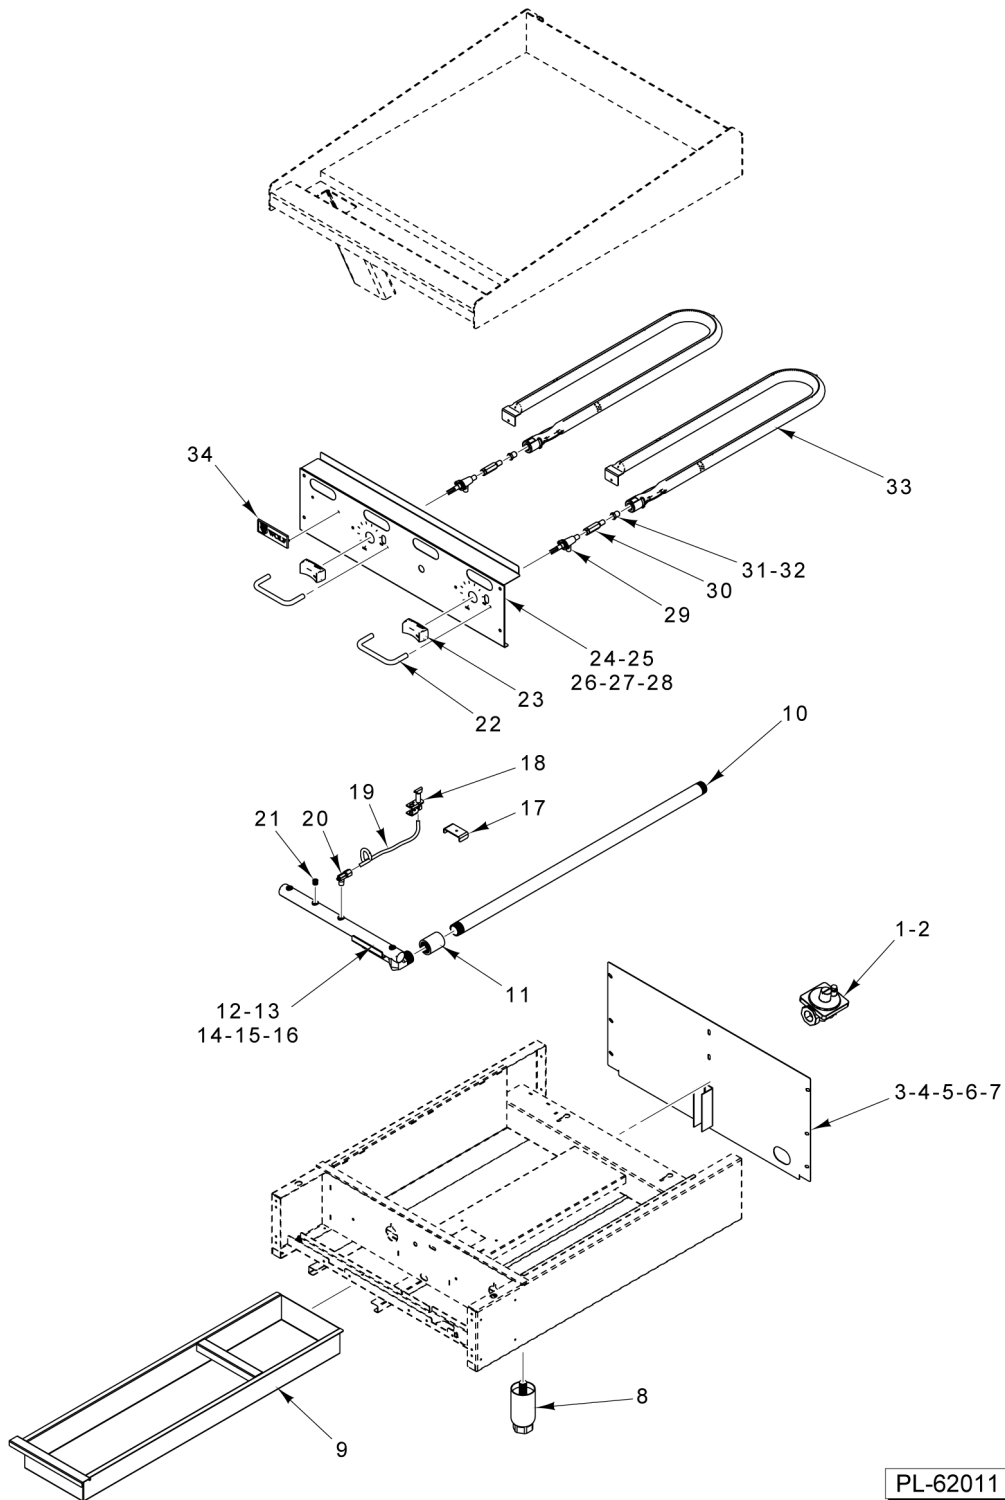

PL-62011

**AGM GRIDDLE
(STARTING NOVEMBER 2023)**

**AGM GRIDDLE
(STARTING NOVEMBER 2023)**

ILLUS. PL-62011	PART NO.	NAME OF PART	AMT.
1	00-408279-00026	Regulator - Pressure (NAT).....	1
2	00-408279-00021	Regulator - Pressure 3/4 In. (LP).....	1
3	00-498791-00024	Panel - Back (24 In.).....	1
4	00-498791-00036	Panel - Back (36 In.).....	1
5	00-498791-00048	Panel - Back (48 In.).....	1
6	00-498791-00060	Panel - Back (60 In.).....	1
7	00-498791-00072	Panel - Back (72 In.).....	1
8	00-710503	Leg - Adjustable (4 In. Lg.).....	4
9	00-498082-0000A	Trough - Grease.....	AR
10	00-498199	3/4" NPT X 29" Nipple.....	1
11	00-719004	3/4" NPT Coupling (MSA).....	1
12	00-498064-0024A	Manifold (24 In.).....	1
13	00-498064-0036A	Manifold (36 In.).....	1
14	00-498064-0048A	Manifold (48 In.).....	1
15	00-498064-0060A	Manifold (60 In.).....	1
16	00-498064-0072A	Manifold (72 In.).....	1
17	00-498682	Griddle Pilot Bracket.....	AR
18	00-714269	Pilot (NAT. Gas - MSA).....	AR
19	00-498887-00014	1/4" X 14" Flex Tubing.....	AR
20	00-404193-00001	Valve - Pilot.....	AR
21	00-719363	Plug 1/8 NPT Countersink.....	1
22	00-498690	Guard - Knob.....	AR
23	00-961972	Knob.....	AR
24	00-498793-00024	Panel - Front (24 In.).....	1
25	00-498793-00036	Panel - Front (36 In.).....	1
26	00-498793-00048	Panel - Front (48 In.).....	1
27	00-498793-00060	Panel - Front (60 In.).....	1
28	00-498793-00072	Panel - Front (72 In.).....	1
29	00-497240-00001	Valve - Manifold.....	AR
30	00-926523	Valve - Extension.....	AR
31	00-719951-00037	Hood - Orifice (Drill 37) (NAT).....	AR
32	00-719951-00052	Hood - Orifice (Drill 52) (LP).....	AR
33	00-498900-0000A	Griddle Burner.....	AR
34	00-723204	Nameplate - Small (Wolf).....	1