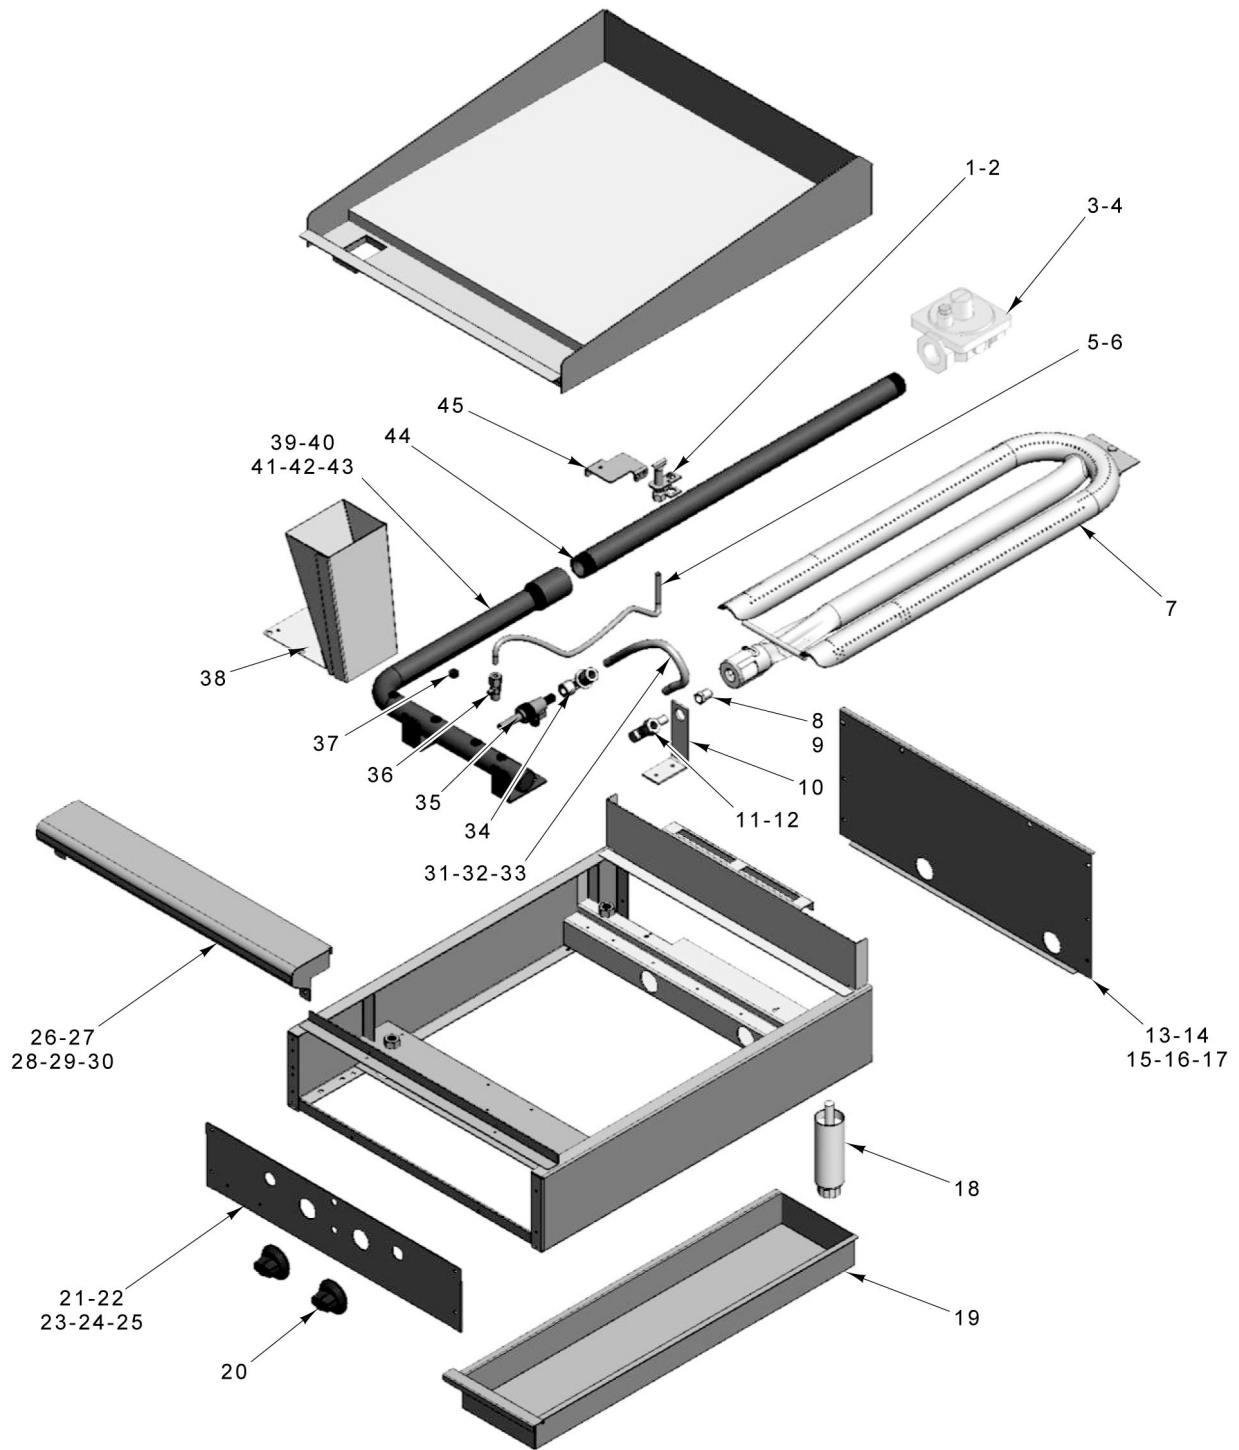

PL-62021

**AGM GRIDDLE
(BEFORE MARCH 2010)**

**AGM GRIDDLE
(BEFORE MARCH 2010)**

ILLUS. PL-62021	PART NO.	NAME OF PART	AMT.
1	00-714269	Pilot (NAT. Gas - MSA).....	AR
2	00-712363	Orifice - Pilot (LP).....	AR
3	00-408279-00025	Regulator - Pressure 3/4 In. (NAT).....	1
4	00-408279-00021	Regulator - Pressure 3/4 In. (LP).....	1
5	00-722229	Tube - Flex (1/4 x 24 In.).....	AR
6	00-722230	Tube - Flex (1/4 x 24 In.) (72 In.).....	2
7	00-719737-00005	Burner Assy.....	AR
8	00-719951-00041	Hood - Orifice (Drill 41) (NAT).....	AR
9	00-719951-00052	Hood - Orifice (Drill 52) (LP).....	AR
10	00-790025	Bracket - Orifice.....	AR
11	00-719383	Elbow 3/8 Orifice.....	AR
12	00-719385	Orifice Elbow.....	1
13	00-788824	Panel - Back (24 In.).....	1
14	00-788825	Panel - Back (36 In.).....	1
15	00-788801	Panel - Back (48 In.).....	1
16	00-788826	Panel - Back (60 In.).....	1
17	00-788827	Panel - Back (72 In.).....	1
18	00-723532	Leg - Adjustable (6 In. Lg.).....	4
19	00-498082-0000A	Trough - Grease.....	AR
20	00-719255-00012	Knob - Red.....	AR
21	00-790063	Panel - Front (24 In.).....	1
22	00-790064	Panel - Front (36 In.).....	1
23	00-790065	Panel - Front (48 In.).....	1
24	00-790066	Panel - Front (60 In.).....	1
25	00-790067	Panel - Front (72 In.).....	1
26	00-498058-0024A	Bullnose (24 In.).....	1
27	00-498058-0036A	Bullnose (36 In.).....	1
28	00-498058-0048A	Bullnose (48 In.).....	1
29	00-498058-0060A	Bullnose (60 In.).....	1
30	00-498058-0072A	Bullnose (72 In.).....	1
31	00-722220	Tube - Flex (3/8 X 6 In.).....	AR
32	00-722425	Tube - Flex (3/8 x 8 In.).....	AR
33	00-722221	Flex Tubing (3/8 x 12 In.).....	AR
34	00-719393	Elbow 3/8 MPT.....	AR
35	00-719221	Valve - Manual.....	AR
36	00-719179	Valve - Single Pilot.....	AR
37	00-719363	Plug 1/8 NPT Countersink.....	1
38	00-498234-0000A	Grease Chute Assembly.....	AR
39	00-790056-0000A	Pipe - Manifold (24 In.).....	1
40	00-790057-0000A	Pipe - Manifold (36 In.).....	1
41	00-790058-0000A	Pipe - Manifold (48 In.).....	1
42	00-790059-0000A	Pipe - Manifold (60 In.).....	1
43	00-790060-0000A	Pipe - Manifold (72 In.).....	1
44	00-719990	Pipe 3/4 NPT x 19-3/4 In.....	1
45	00-498057	Pilot Bracket.....	AR