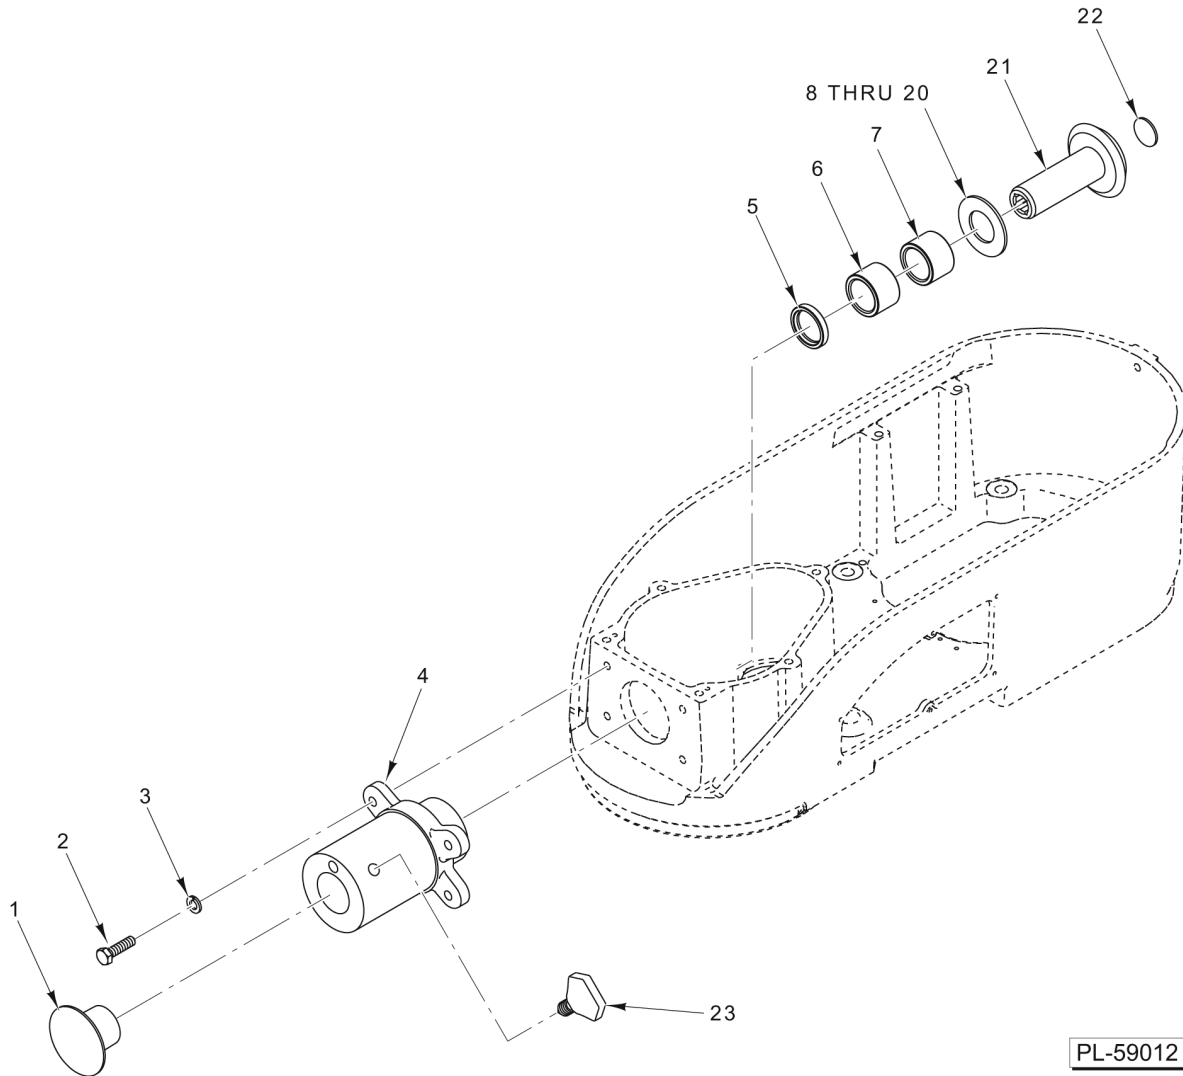

CONTROL PANEL

CONTROL PANEL

ILLUS.	PART NO.	NAME OF PART	AMT.
PL-59010			
1	00-917354	PCB Assy. - Speed Select.....	1
2	00-916988-00005	Timer Assy. (90-130 V., 60 Hz.).....	1
3	00-916988-00006	Timer Assy. (180-250 V., 60 Hz.).....	1
4	00-916938	Spacer - Timer.....	1
5	00-917442	Panel - Operator (Red).....	1
6	SC-022-72	Mach. Screw 5-40 x 7/16 Slotted Flat Hd. (SST).....	2
7	00-917141	Knob - Control.....	2
8	00-917447	Switch - Start.....	1
9	00-917446	Guard - Switch.....	1
10	00-917448	Switch Assy. - Stop.....	1
11	SC-120-61	Mach. Screw M4 x 0.7 x 10mm Slotted Cheese Hd.....	6

ATTACHMENT HUB

ATTACHMENT HUB

ILLUS. PL-59012	PART NO.	NAME OF PART	AMT.
1	00-917322	Plug - Attachment (Black).....	1
2	SC-130-77	Cap Screw M8 x 1.25 x 30mm Hex Hd.....	4
3	WL-019-74	Lockwasher M8 Spring (SST).....	4
4	00-917430	Hub - Attachment.....	1
5	00-917435	Seal - Attachment Hub.....	1
6	BN-002-04	Needle Bearing.....	1
7	BN-002-04	Needle Bearing.....	1
8	00-070045-00001	Washer - Thrust (0.125 Thk.).....	AR
9	00-070045-00002	Washer - Thrust (0.119 Thk.).....	AR
10	00-070045-00003	Washer - Thrust (0.121 Thk.).....	AR
11	00-070045-00004	Washer - Thrust (0.123 Thk.).....	AR
12	00-070045-00005	Washer - Thrust (0.127 Thk.).....	AR
13	00-070045-00006	Washer - Thrust (0.129 Thk.).....	AR
14	00-070045-00007	Washer - Thrust (0.100 Thk.).....	AR
15	00-070045-00008	Washer - Thrust (0.090 Thk.).....	AR
16	00-070045-00009	Washer - Thrust (0.131 Thk.).....	AR
17	00-070045-00010	Washer - Thrust (0.133 Thk.).....	AR
18	00-070045-00011	Washer - Thrust (0.136 Thk.).....	AR
19	00-070045-00012	Washer - Thrust (0.139 Thk.).....	AR
20	00-070045-00013	Washer - Thrust (0.116 Thk.).....	AR
21	00-070025	Gear - Attachment Drive.....	1
22	PL-003-17	Plug - Expansion.....	1
23	00-108197-00001	Thumb Screw 1-1/4.....	1