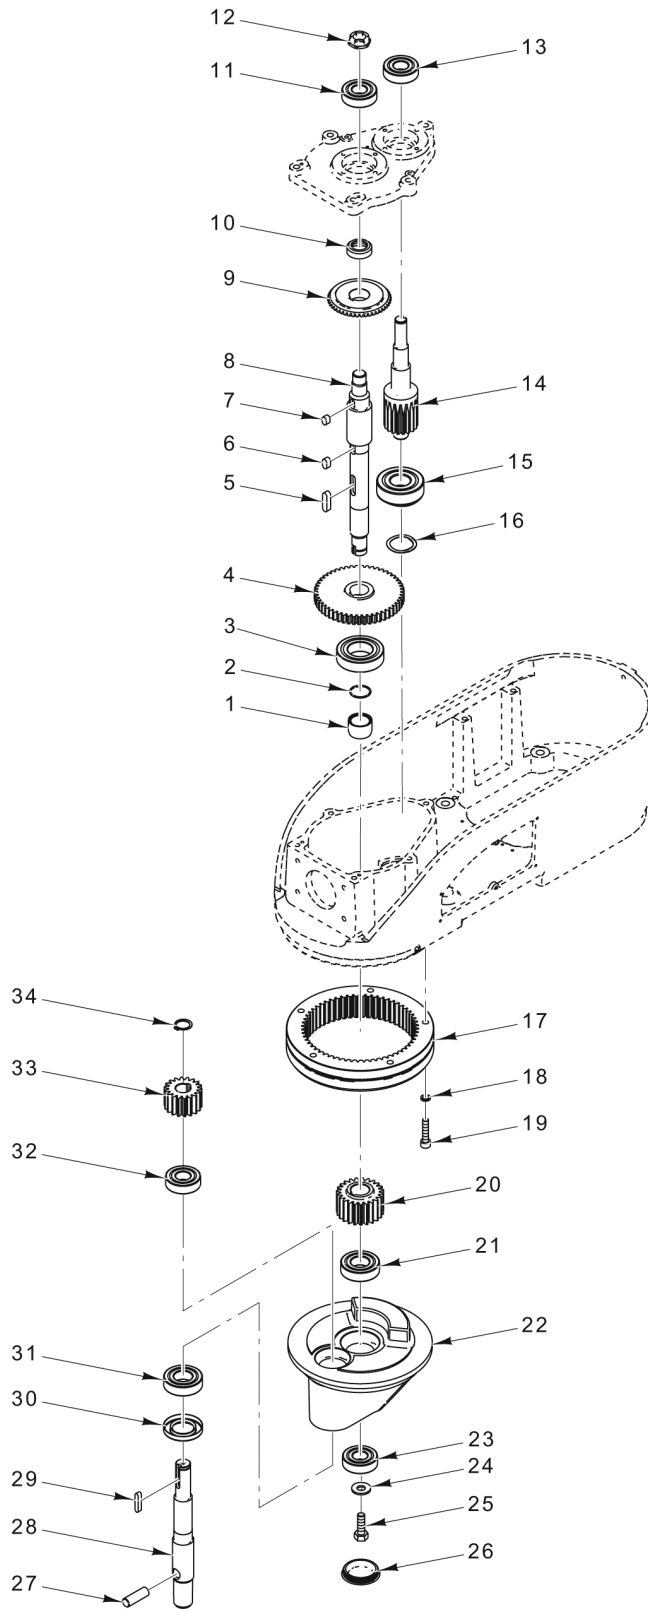

PL-59016

TRANSMISSION

TRANSMISSION

ILLUS. PL-59016	PART NO.	NAME OF PART	AMT.
1	00-916663	Spacer - Lower Planetary.....	1
2	00-110334	Seal - Planetary.....	1
3	BB-015-08	Bearing - Ball.....	1
4	00-917498	Gear - Helical.....	1
5	00-917496-00006	Key - Metric.....	1
6	00-917496-00005	Key - Metric.....	1
7	00-917496-00003	Key - Metric.....	1
8	00-917356	Shaft - Sun.....	1
9	00-070020-00002	Gear - Bevel (46T).....	1
10	00-917368	Spacer - Upper Planetary.....	1
11	BB-005-34	Ball Bearing.....	1
12	NS-032-32	Stop Nut 3/4-16 (LH Thread) Flexloc.....	1
13	BB-020-06	Ball Bearing (Fafnir 204KDFA51580).....	1
14	00-917361	Shaft - Worm Gear.....	1
15	BB-020-06	Ball Bearing (Fafnir 204KDFA51580).....	1
16	SL-005-04	Spring - Loading.....	1
17	00-917405	Gear - Internal.....	1
18	WL-020-13	Lockwasher M8 Helical.....	5
19	SC-117-19	Cap Screw M8 x 1.25 x 30mm Hex Socket Hd.....	5
20	00-477413	Gear - Sun.....	1
21	BB-007-52	Ball Bearing.....	1
22	00-477407-00002	Planetary.....	1
23	BB-005-46	Bearing - Ball - Fafnir 204KDDFS50545.....	1
24	WS-030-04	Washer.....	1
25	SC-118-58	Cap Screw M6 x 1.0 x 12mm Hex Hd. (SST).....	1
26	00-917690	Plug - Planetary.....	1
27	00-070019	Pin - Agitator.....	1
28	00-477441	Shaft - Agitator (Incls. Item 27).....	1
29	00-917496-00004	Key - Metric.....	1
30	00-110335	Seal - Agitator Shaft.....	1
31	BB-007-52	Ball Bearing.....	1
32	BB-005-46	Bearing - Ball - Fafnir 204KDDFS50545.....	1
33	00-477412	Gear - Planetary (Beater).....	1
34	RR-012-06	Retaining Ring Din 471.....	1