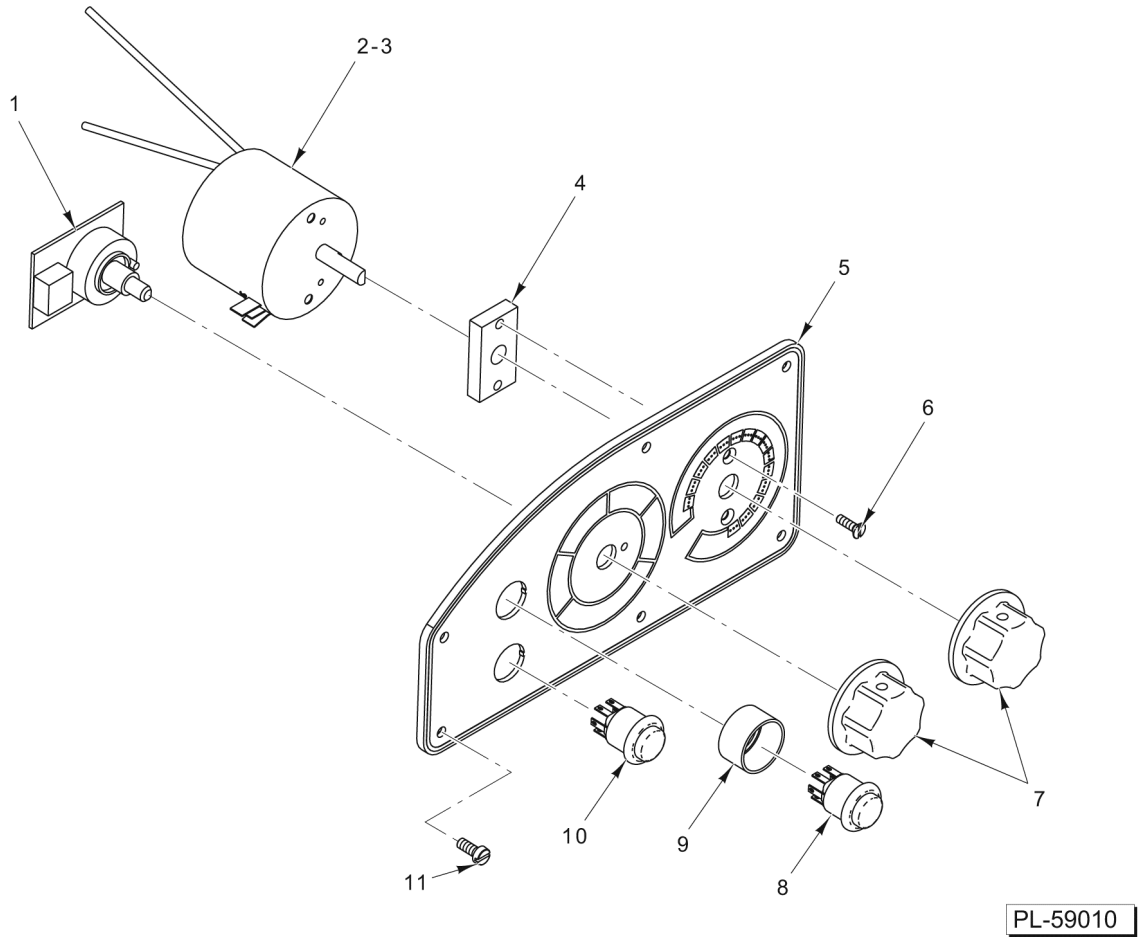

CONTROL PANEL

CONTROL PANEL

ILLUS.	PART NO.	NAME OF PART	AMT.
PL-59010			
1	00-917354	PCB Assy. - Speed Select.....	1
2	00-916988-00005	Timer Assy. (90-130 V., 60 Hz.).....	1
3	00-916988-00006	Timer Assy. (180-250 V., 60 Hz.).....	1
4	00-916938	Spacer - Timer.....	1
5	00-917442	Panel - Operator (Red).....	1
6	SC-022-72	Mach. Screw 5-40 x 7/16 Slotted Flat Hd. (SST).....	2
7	00-917141	Knob - Control.....	2
8	00-917447	Switch - Start.....	1
9	00-917446	Guard - Switch.....	1
10	00-917448	Switch Assy. - Stop.....	1
11	SC-120-61	Mach. Screw M4 x 0.7 x 10mm Slotted Cheese Hd.....	6

ATTACHMENT HUB

ATTACHMENT HUB

ILLUS. PL-59012	PART NO.	NAME OF PART	AMT.
1	00-917322	Plug - Attachment (Black).....	1
2	SC-130-77	Cap Screw M8 x 1.25 x 30mm Hex Hd.....	4
3	WL-019-74	Lockwasher M8 Spring (SST).....	4
4	00-917430	Hub - Attachment.....	1
5	00-917435	Seal - Attachment Hub.....	1
6	BN-002-04	Needle Bearing.....	1
7	BN-002-04	Needle Bearing.....	1
8	00-070045-00001	Washer - Thrust (0.125 Thk.).....	AR
9	00-070045-00002	Washer - Thrust (0.119 Thk.).....	AR
10	00-070045-00003	Washer - Thrust (0.121 Thk.).....	AR
11	00-070045-00004	Washer - Thrust (0.123 Thk.).....	AR
12	00-070045-00005	Washer - Thrust (0.127 Thk.).....	AR
13	00-070045-00006	Washer - Thrust (0.129 Thk.).....	AR
14	00-070045-00007	Washer - Thrust (0.100 Thk.).....	AR
15	00-070045-00008	Washer - Thrust (0.090 Thk.).....	AR
16	00-070045-00009	Washer - Thrust (0.131 Thk.).....	AR
17	00-070045-00010	Washer - Thrust (0.133 Thk.).....	AR
18	00-070045-00011	Washer - Thrust (0.136 Thk.).....	AR
19	00-070045-00012	Washer - Thrust (0.139 Thk.).....	AR
20	00-070045-00013	Washer - Thrust (0.116 Thk.).....	AR
21	00-070025	Gear - Attachment Drive.....	1
22	PL-003-17	Plug - Expansion.....	1
23	00-108197-00001	Thumb Screw 1-1/4.....	1