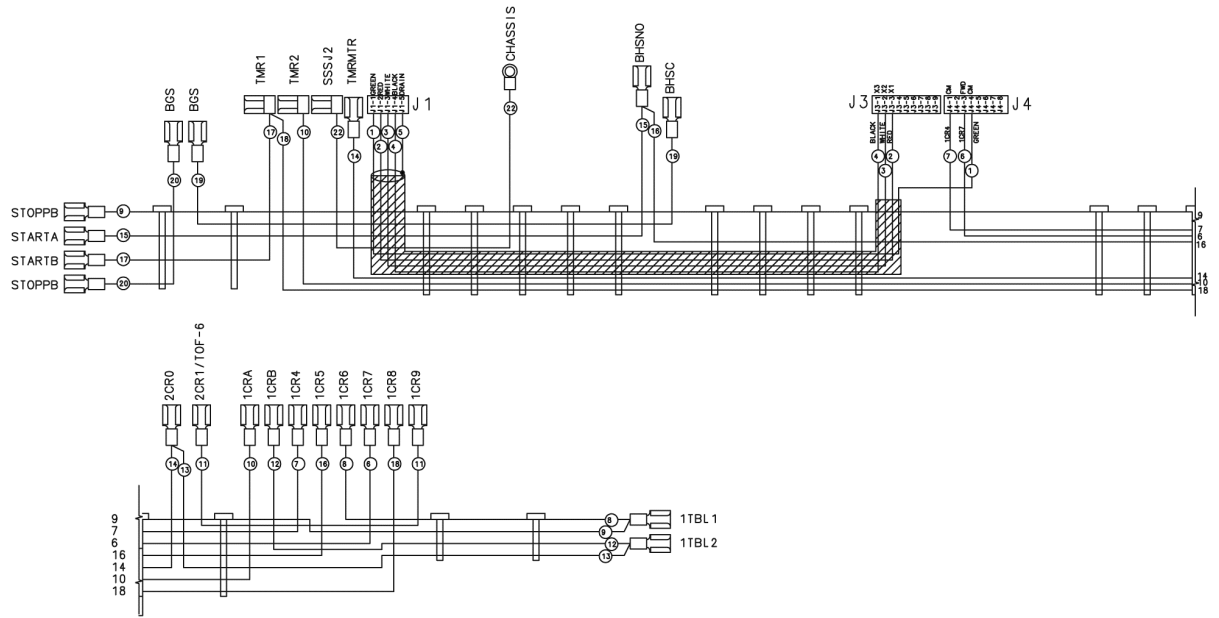

PL-59017

BOWL GUARD AND HEIGHT SENSOR

BOWL GUARD AND HEIGHT SENSOR

ILLUS.	PART NO.	NAME OF PART	AMT.
PL-59017			
1	00-916902-00003	Switch - Reed.....	1
2	00-917184	Holder - Reed Switch.....	1
3	00-917449	Pin - Magnet Bridge.....	1
4	00-917297	Guard - Rear Splash.....	1
5	SC-117-77	Mach. Screw M5 x 0.8 x 12mm Slotted Flat Hd. (SST).....	5
6	00-917338	Cage Assy. (Incls. Items 5, 7, 8, & 9).....	1
7	00-917372	Ring - Drip.....	1
8	00-917056	Plunger - Ball.....	4
9	00-917185	Magnet.....	1
10	SC-130-49	Mach. Screw M6 x 1.0 x 16mm Slotted Flat Hd. (SST).....	4
11	00-917185	Magnet.....	1
12	00-917186	Holder - Magnet.....	1
13	00-916902-00003	Switch - Reed.....	1

10

11

12

PL-59018

AGITATORS AND ACCESSORIES

AGITATORS AND ACCESSORIES

ILLUS.	PART NO.	NAME OF PART	AMT.
PL-59018			
1	00-023641-00003	"B" Beater (30 Qt.).....	1
2	00-023642-00003	"B" Beater (20 Qt.) (NLA - Obsolete).....	1
3	00-478595-00003	Dough Hook (30 Qt.).....	1
4	00-023500-00002	Dough Hook (20 Qt.) (NLA - Obsolete).....	1
5	00-295029-00002	Wire Whip (20 Qt.) (NLA - Obsolete).....	1
6	00-275899-00003	Wire Whip (30 Qt.).....	1
7	00-917735	Ingredient Chute.....	1
8	00-917379	Bowl Assy. (30 Qt.).....	1
9	00-917618	Bowl Assy. (20 Qt.) (NLA - Obsolete).....	1
10	00-917788	Guard - Splash (20 Qt.) (Packaged) (NLA - Obsolete).....	1
11	00-917945	Guard - Splash (30 Qt.) (Packaged).....	1
12	00-917946	Dolly - Bowl (30 Qt.) (Packaged).....	1
13	00-917947	Kit - Bowl Reduction (20 Qt.) (NLA - Obsolete).....	1

00-917594 Harness - Main

PL-59047

WIRE HARNESSES

WIRE HARNESSSES

ILLUS.	PART NO.	NAME OF PART	AMT.
1	00-917594	Harness - Main.....	1