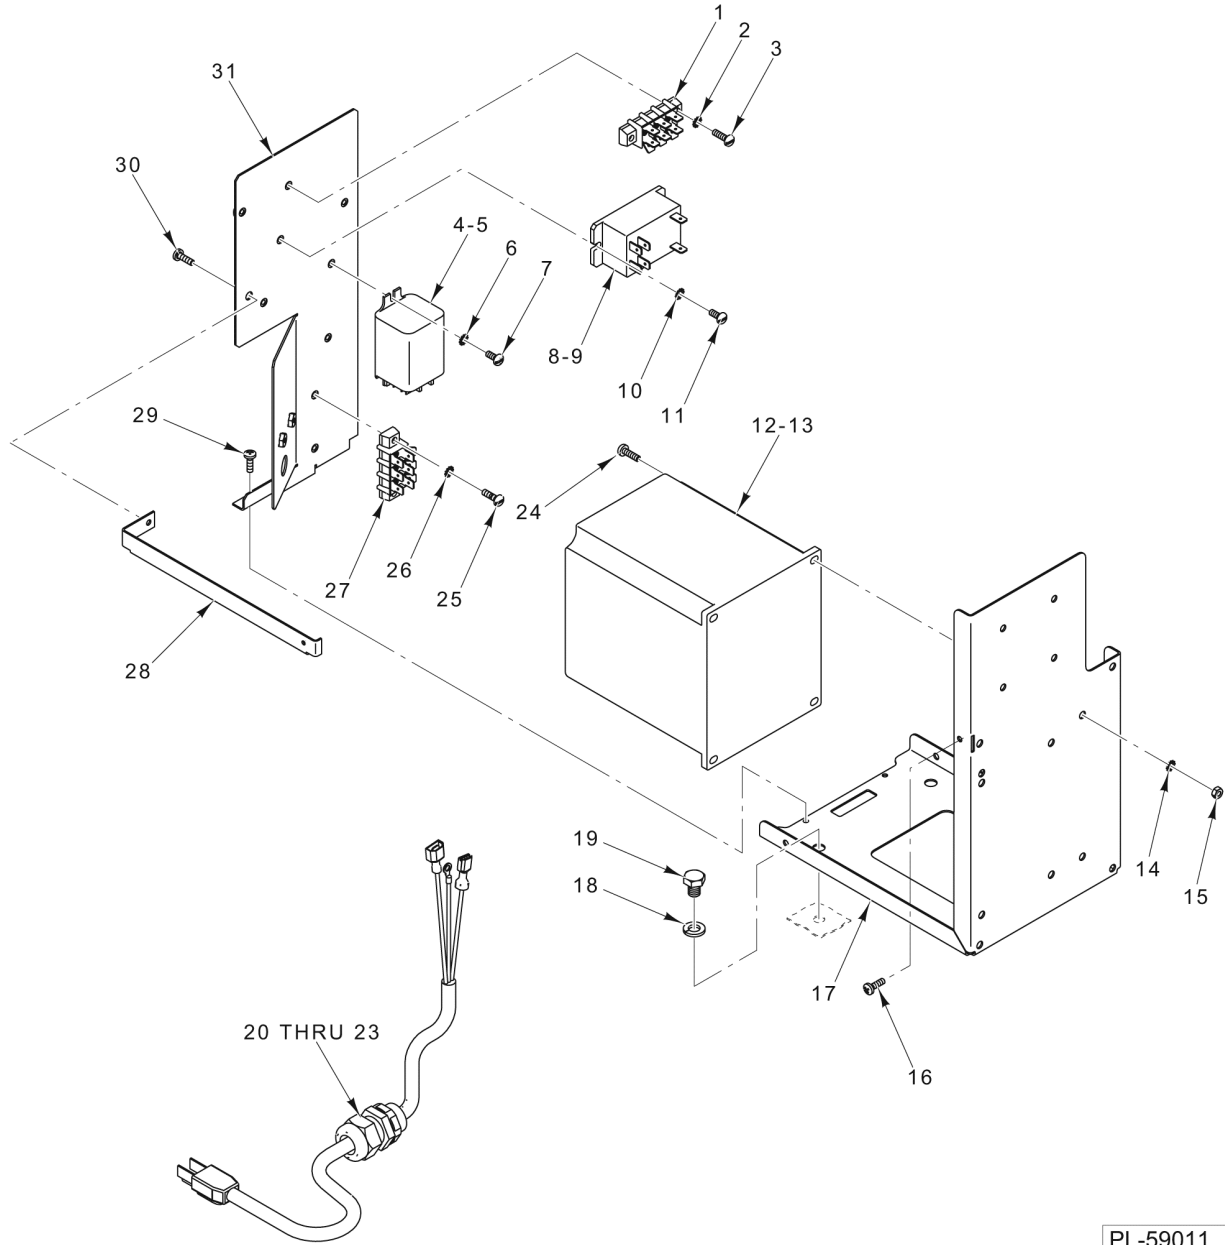

CONTROL PANEL

CONTROL PANEL

ILLUS.	PART NO.	NAME OF PART	AMT.
PL-59010			
1	00-917354	PCB Assy. - Speed Select.....	1
2	00-916988-00005	Timer Assy. (90-130 V., 60 Hz.).....	1
3	00-916988-00006	Timer Assy. (180-250 V., 60 Hz.).....	1
4	00-916938	Spacer - Timer.....	1
5	00-917442	Panel - Operator (Red).....	1
6	SC-022-72	Mach. Screw 5-40 x 7/16 Slotted Flat Hd. (SST).....	2
7	00-917141	Knob - Control.....	2
8	00-917447	Switch - Start.....	1
9	00-917446	Guard - Switch.....	1
10	00-917448	Switch Assy. - Stop.....	1
11	SC-120-61	Mach. Screw M4 x 0.7 x 10mm Slotted Cheese Hd.....	6

ATTACHMENT HUB

ATTACHMENT HUB

ILLUS. PL-59012	PART NO.	NAME OF PART	AMT.
1	00-917322	Plug - Attachment (Black).....	1
2	SC-130-77	Cap Screw M8 x 1.25 x 30mm Hex Hd.....	4
3	WL-019-74	Lockwasher M8 Spring (SST).....	4
4	00-917430	Hub - Attachment.....	1
5	00-917435	Seal - Attachment Hub.....	1
6	BN-002-04	Needle Bearing.....	1
7	BN-002-04	Needle Bearing.....	1
8	00-070045-00001	Washer - Thrust (0.125 Thk.).....	AR
9	00-070045-00002	Washer - Thrust (0.119 Thk.).....	AR
10	00-070045-00003	Washer - Thrust (0.121 Thk.).....	AR
11	00-070045-00004	Washer - Thrust (0.123 Thk.).....	AR
12	00-070045-00005	Washer - Thrust (0.127 Thk.).....	AR
13	00-070045-00006	Washer - Thrust (0.129 Thk.).....	AR
14	00-070045-00007	Washer - Thrust (0.100 Thk.).....	AR
15	00-070045-00008	Washer - Thrust (0.090 Thk.).....	AR
16	00-070045-00009	Washer - Thrust (0.131 Thk.).....	AR
17	00-070045-00010	Washer - Thrust (0.133 Thk.).....	AR
18	00-070045-00011	Washer - Thrust (0.136 Thk.).....	AR
19	00-070045-00012	Washer - Thrust (0.139 Thk.).....	AR
20	00-070045-00013	Washer - Thrust (0.116 Thk.).....	AR
21	00-070025	Gear - Attachment Drive.....	1
22	PL-003-17	Plug - Expansion.....	1
23	00-108197-00001	Thumb Screw 1-1/4.....	1