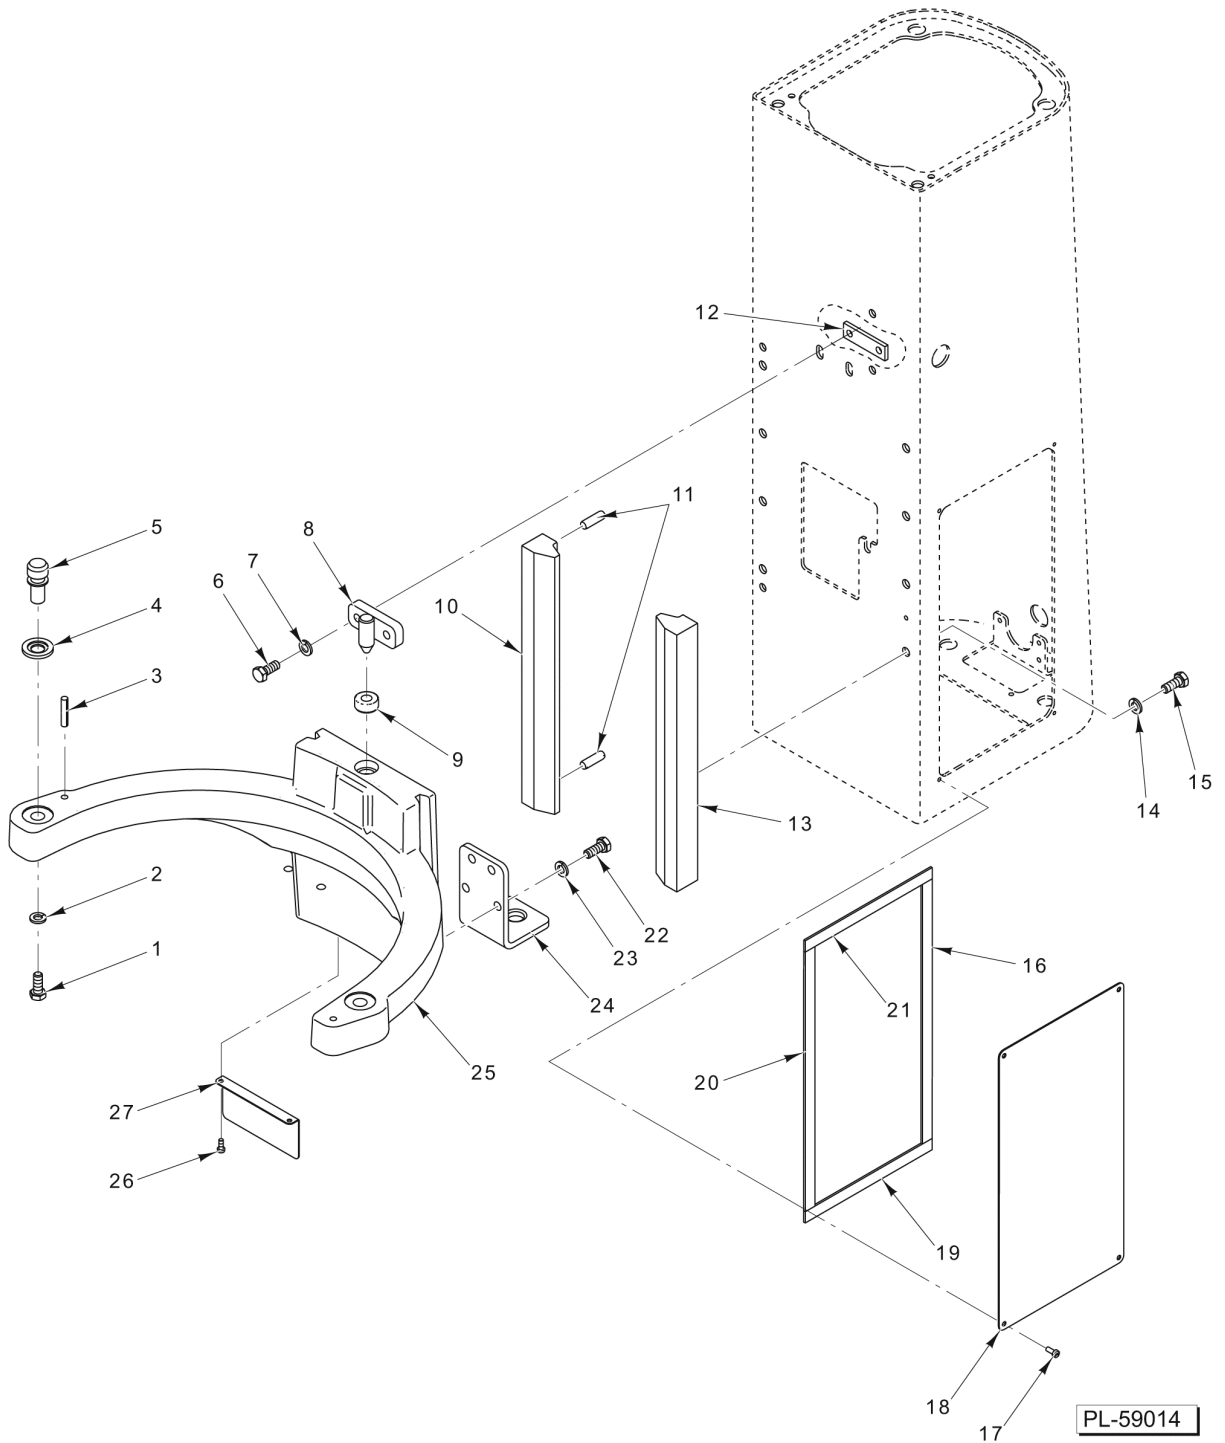

BOWL SUPPORT

BOWL SUPPORT

ILLUS. PL-59014	PART NO.	NAME OF PART	AMT.
1	SC-120-59	Cap Screw M8 x 1.25 x 20mm Hex Hd.....	2
2	WL-019-74	Lockwasher M8 Spring (SST).....	2
3	PG-011-44	Pin - Grooved (6mm).....	2
4	00-917180	Bushing - Bowl Support.....	2
5	00-917388	Pin - Bowl Mounting.....	2
6	SC-120-59	Cap Screw M8 x 1.25 x 20mm Hex Hd.....	2
7	WL-019-74	Lockwasher M8 Spring (SST).....	2
8	00-917660	Pin - Weldment Latch.....	1
9	00-917652	Rest - Bowl.....	1
10	00-917299	Slideway - Bowl Lift.....	1
11	00-917595-00004	Dowel.....	2
12	00-917654	Retainer.....	2
13	00-917299	Slideway - Bowl Lift.....	1
14	WL-019-74	Lockwasher M8 Spring (SST).....	8
15	SC-120-59	Cap Screw M8 x 1.25 x 20mm Hex Hd.....	8
16	00-917986-00001	Seal - Side Cover.....	1
17	SC-120-61	Mach. Screw M4 x 0.7 x 10mm Slotted Cheese Hd.....	4
18	00-917309	Cover.....	1
19	00-917986-00002	Seal - Side Cover.....	1
20	00-917986-00001	Seal - Side Cover.....	1
21	00-917986-00002	Seal - Side Cover.....	1
22	SC-120-59	Cap Screw M8 x 1.25 x 20mm Hex Hd.....	4
23	WL-019-74	Lockwasher M8 Spring (SST).....	4
24	00-917416	Bracket - Bowl Lift Support.....	1
25	00-917285	Support - Bowl.....	1
26	SC-120-61	Mach. Screw M4 x 0.7 x 10mm Slotted Cheese Hd.....	2
27	00-917673	Cover.....	1