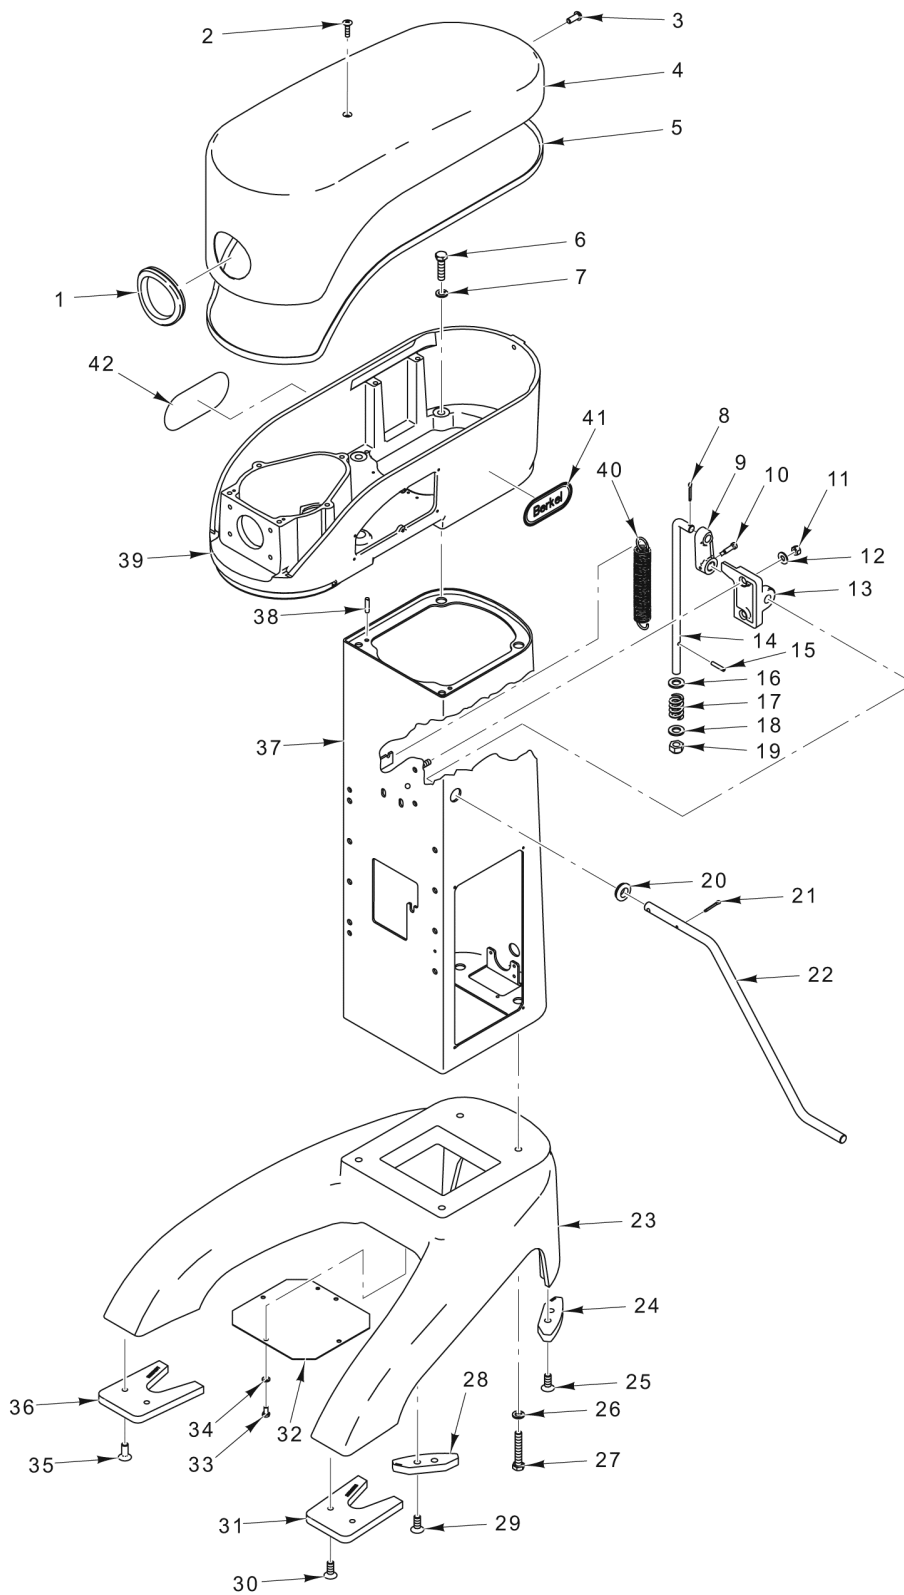

ATTACHMENT HUB

ATTACHMENT HUB

ILLUS. PL-59012	PART NO.	NAME OF PART	AMT.
1	00-917322	Plug - Attachment (Black).....	1
2	SC-130-77	Cap Screw M8 x 1.25 x 30mm Hex Hd.....	4
3	WL-019-74	Lockwasher M8 Spring (SST).....	4
4	00-917430	Hub - Attachment.....	1
5	00-917435	Seal - Attachment Hub.....	1
6	BN-002-04	Needle Bearing.....	1
7	BN-002-04	Needle Bearing.....	1
8	00-070045-00001	Washer - Thrust (0.125 Thk.).....	AR
9	00-070045-00002	Washer - Thrust (0.119 Thk.).....	AR
10	00-070045-00003	Washer - Thrust (0.121 Thk.).....	AR
11	00-070045-00004	Washer - Thrust (0.123 Thk.).....	AR
12	00-070045-00005	Washer - Thrust (0.127 Thk.).....	AR
13	00-070045-00006	Washer - Thrust (0.129 Thk.).....	AR
14	00-070045-00007	Washer - Thrust (0.100 Thk.).....	AR
15	00-070045-00008	Washer - Thrust (0.090 Thk.).....	AR
16	00-070045-00009	Washer - Thrust (0.131 Thk.).....	AR
17	00-070045-00010	Washer - Thrust (0.133 Thk.).....	AR
18	00-070045-00011	Washer - Thrust (0.136 Thk.).....	AR
19	00-070045-00012	Washer - Thrust (0.139 Thk.).....	AR
20	00-070045-00013	Washer - Thrust (0.116 Thk.).....	AR
21	00-070025	Gear - Attachment Drive.....	1
22	PL-003-17	Plug - Expansion.....	1
23	00-108197-00001	Thumb Screw 1-1/4.....	1