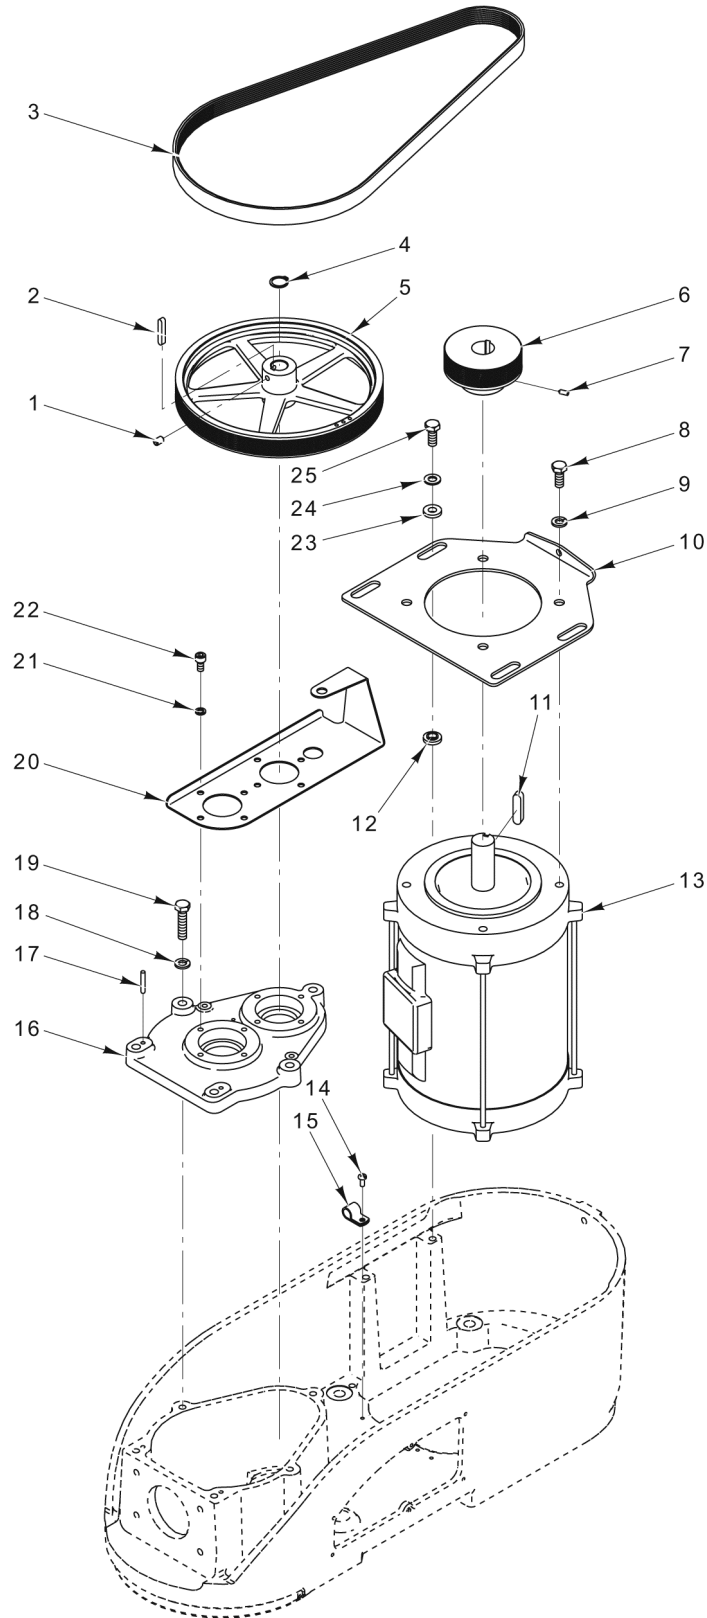

PL-59015

TRANSMISSION CASE AND MOTOR

TRANSMISSION CASE AND MOTOR

ILLUS. PL-59015	PART NO.	NAME OF PART	AMT.
1	SC-047-12	Set Screw 1/4-20 x 3/8 Hex Hdls., Knife Cup Pt.....	2
2	00-917496-00001	Key.....	1
3	00-917364	Belt - V Ribbed.....	1
4	RR-012-14	Retaining Ring.....	1
5	00-917370	Pulley - Driven.....	1
6	00-917369	Pulley - Driver.....	1
7	SC-127-76	Set Screw M4 x 0.7 x 10mm Hex Hdls., Cone Pt. (SST).....	1
8	SC-120-59	Cap Screw M8 x 1.25 x 20mm Hex Hd.....	4
9	WL-019-74	Lockwasher M8 Spring (SST).....	4
10	00-917366	Bracket - Motor Mounting.....	1
11	00-917496-00002	Key - Metric.....	1
12	00-917410	Isolator.....	4
13	00-917680-00001	Motor (2.5 Hp., 200-400 V., 3 Ph.).....	1
14	SC-200-02	Mach. Screw M4 x 0.7 x 10mm Slotted Pan Hd. (SST).....	1
15	00-078752-00009	Clamp - Cable.....	1
16	00-917360	Cover - Transmission Top.....	1
17	00-917595-00005	Dowel.....	2
18	WL-019-74	Lockwasher M8 Spring (SST).....	5
19	SC-130-78	Cap Screw M8 x 1.25 x 35mm Hex Socket Hd.....	5
20	00-917624	Bracket - Top Cover Mounting.....	1
21	WL-020-12	Lockwasher M6 Spring.....	8
22	SC-117-25	Cap Screw M6 x 1.0 x 12mm Hex Socket Hd.....	8
23	00-917410	Isolator.....	4
24	WS-030-44	Washer (SST).....	4
25	SC-120-59	Cap Screw M8 x 1.25 x 20mm Hex Hd.....	4