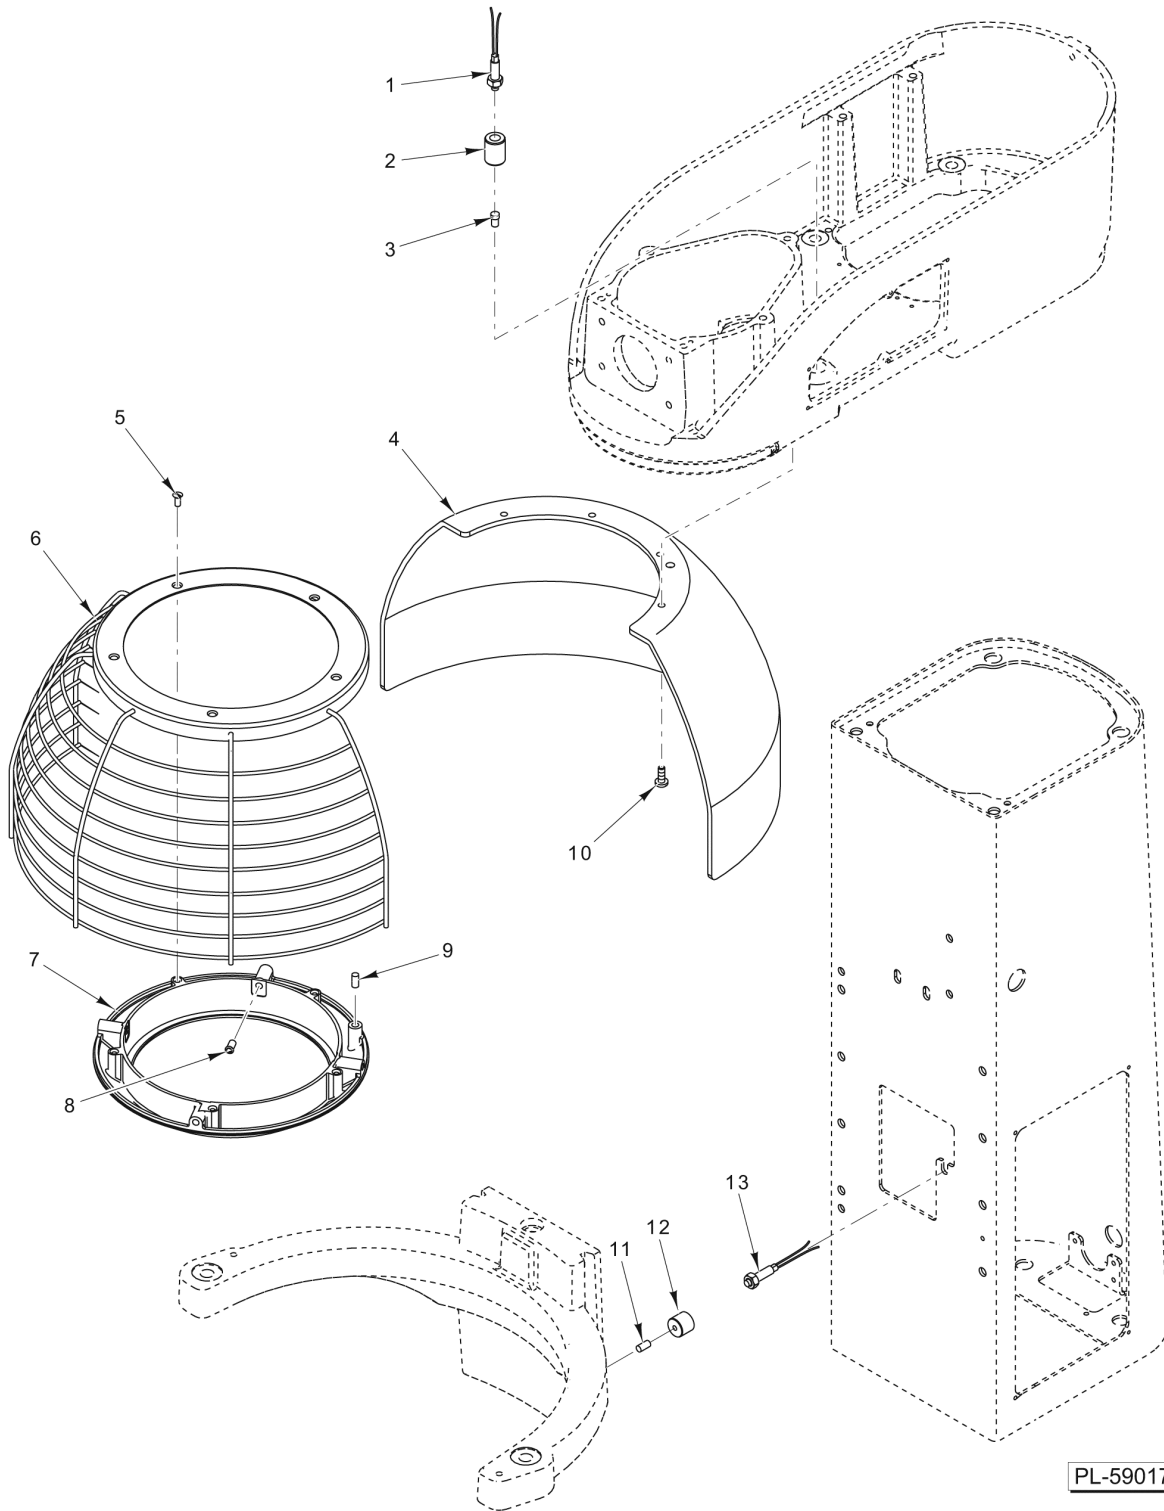

PL-59017

BOWL GUARD AND HEIGHT SENSOR

BOWL GUARD AND HEIGHT SENSOR

ILLUS.	PART NO.	NAME OF PART	AMT.
PL-59017			
1	00-916902-00003	Switch - Reed.....	1
2	00-917184	Holder - Reed Switch.....	1
3	00-917449	Pin - Magnet Bridge.....	1
4	00-917297	Guard - Rear Splash.....	1
5	SC-117-77	Mach. Screw M5 x 0.8 x 12mm Slotted Flat Hd. (SST).....	5
6	00-917338	Cage Assy. (Incls. Items 5, 7, 8, & 9).....	1
7	00-917372	Ring - Drip.....	1
8	00-917056	Plunger - Ball.....	4
9	00-917185	Magnet.....	1
10	SC-130-49	Mach. Screw M6 x 1.0 x 16mm Slotted Flat Hd. (SST).....	4
11	00-917185	Magnet.....	1
12	00-917186	Holder - Magnet.....	1
13	00-916902-00003	Switch - Reed.....	1