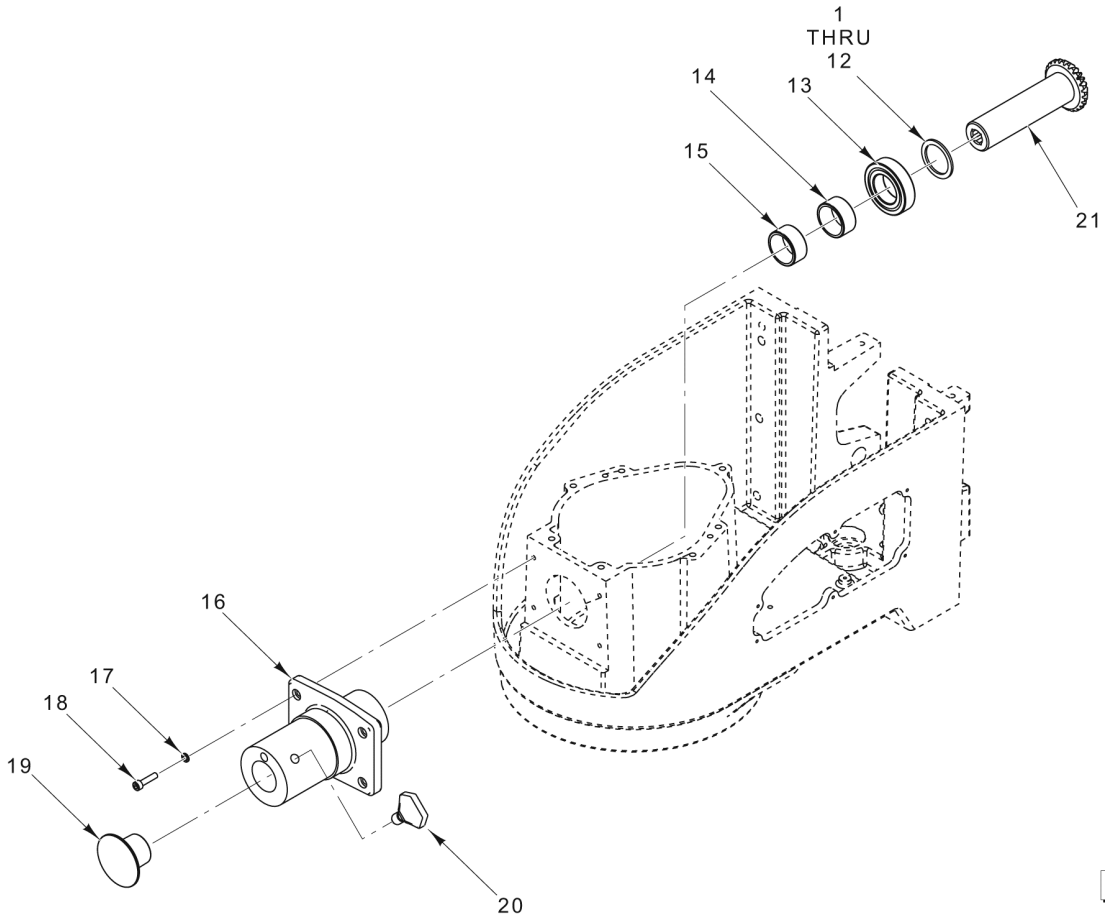

PL-59092

CONTROL PANEL

CONTROL PANEL

ILLUS.	PART NO.	NAME OF PART	AMT.
1	00-917354	PCB Assy. - Speed Select.....	1
2	00-916988-00006	Timer Assy. (180-250 V., 60 Hz.).....	1
3	00-916938	Spacer - Timer.....	1
4	00-917475-00001	Panel - Operator (Red).....	1
5	SC-022-72	Mach. Screw 5-40 x 7/16 Slotted Flat Hd.....	2
6	00-917141	Knob - Control.....	2
7	00-917447	Switch - Start.....	1
8	00-917446	Guard - Switch.....	1
9	00-917448	Switch Assy. - Stop.....	1
10	SC-120-61	Mach. Screw M4 x 0.7 x 10mm Slotted Cheese Hd.....	6

PL-59095

ATTACHMENT HUB

ATTACHMENT HUB

ILLUS. PL-59095	PART NO.	NAME OF PART	AMT.
1	00-061920-00001	Washer - Thrust (0.076 Thk.).....	AR
2	00-061920-00002	Washer - Thrust (0.079 Thk.).....	AR
3	00-061920-00003	Washer - Thrust (0.082 Thk.).....	AR
4	00-061920-00004	Washer - Thrust (0.085 Thk.).....	AR
5	00-061920-00005	Washer - Thrust (0.088 Thk.).....	AR
6	00-061920-00006	Washer - Thrust (0.091 Thk.).....	AR
7	00-061920-00007	Washer - Thrust (0.094 Thk.).....	AR
8	00-061920-00008	Washer - Thrust (0.097 Thk.).....	AR
9	00-061920-00009	Washer - Thrust (0.100 Thk.).....	AR
10	00-061920-00010	Washer - Thrust (0.103 Thk.).....	AR
11	00-061920-00011	Washer - Thrust (0.106 Thk.).....	AR
12	00-061920-00012	Washer - Thrust (0.070 Thk.).....	AR
13	BB-013-03	Ball Bearing - Nice #618.....	1
14	BN-002-06	Bearing - Needle.....	1
15	BN-002-06	Bearing - Needle.....	1
16	00-917421-00002	Hub - Attachment.....	1
17	WL-020-12	Lockwasher M6 Spring.....	4
18	SC-130-60	Cap Screw M6 x 1.0 x 25mm Hex Socket Hd.....	4
19	00-917322	Plug - Attachment (Black).....	1
20	00-108197-00001	Thumb Screw 1-1/4.....	1
21	00-917513	Pinion - Bevel Attachment Hub.....	1