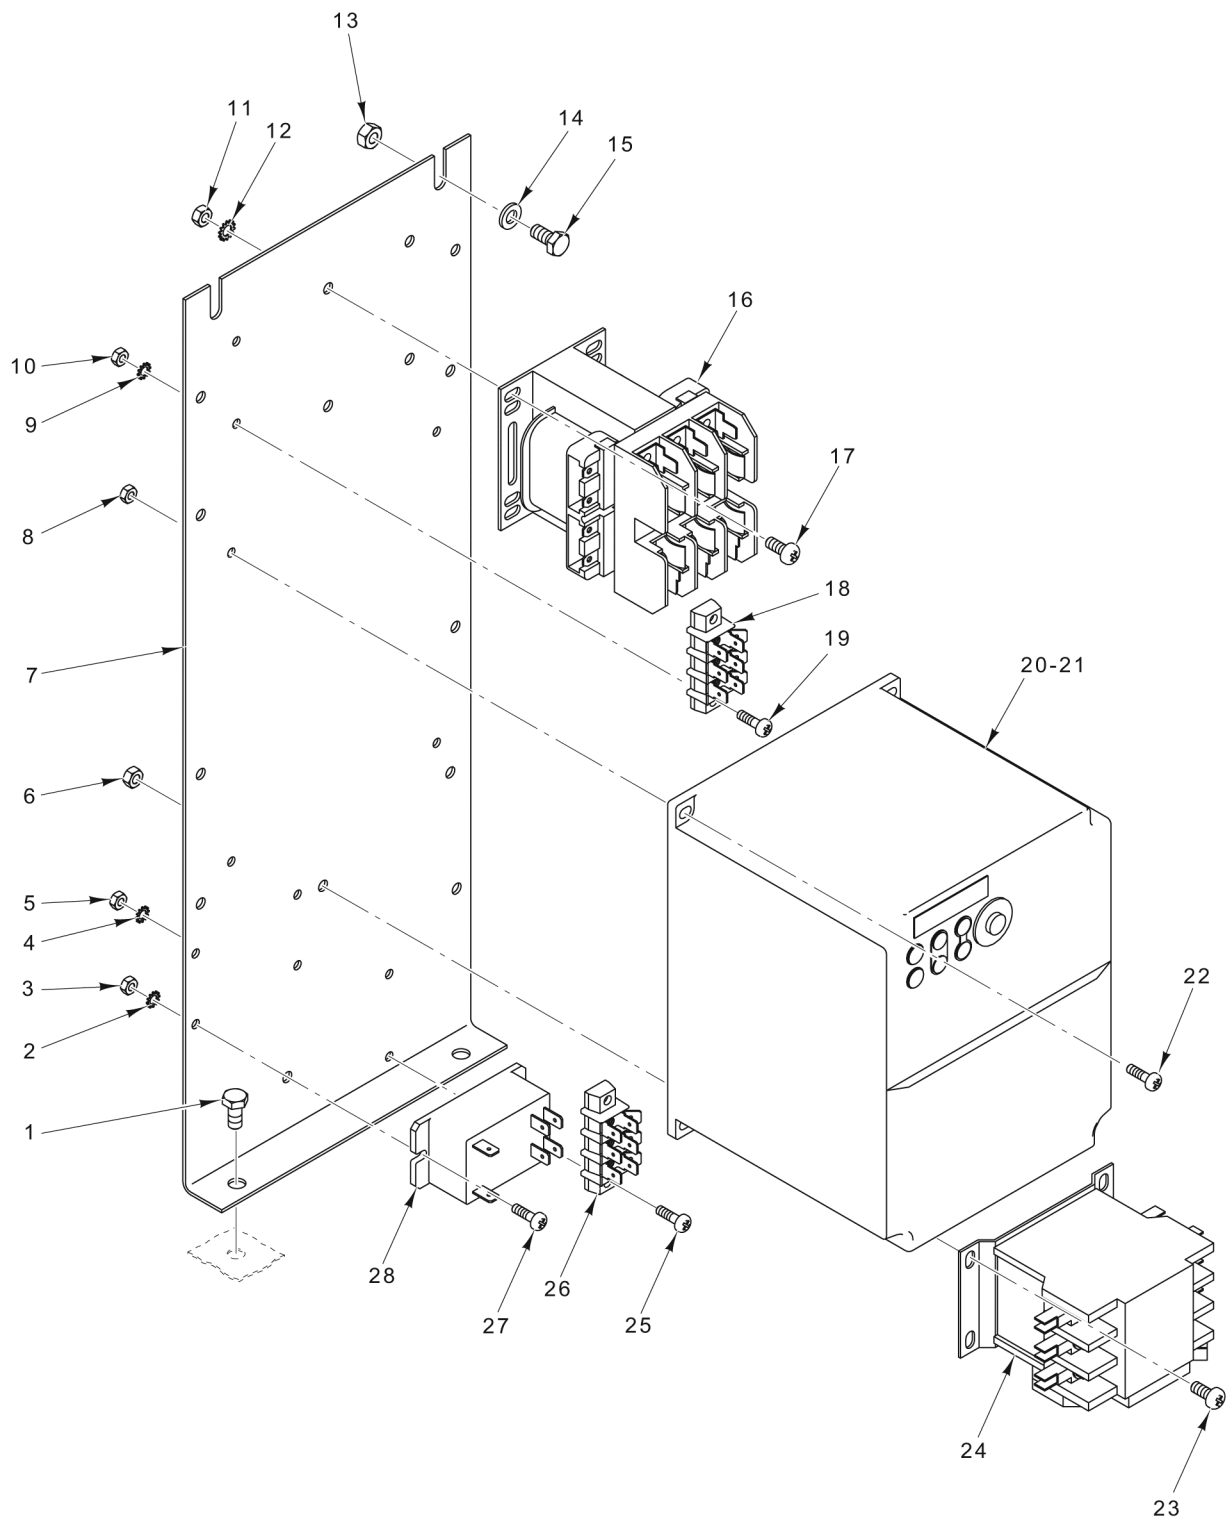

CATALOG OF REPLACEMENT PARTS

FMS60 MIXER

ML-134493

ML-141003

Table of Contents

5 CONTROL PANEL
7 ELECTRICAL COMPONENTS
9 ATTACHMENT HUB
11 BASE AND PEDESTAL
15 BOWL SUPPORT
17 TRANSMISSION CASE AND MOTOR
19 TRANSMISSION
21 BOWL GUARD AND HEIGHT SENSOR
23 AGITATORS AND ACCESSORIES
25 WIRING HARNESES

PL-59092

CONTROL PANEL

CONTROL PANEL

ILLUS.	PART NO.	NAME OF PART	AMT.
1	00-917354	PCB Assy. - Speed Select.....	1
2	00-916988-00006	Timer Assy. (180-250 V., 60 Hz.).....	1
3	00-916938	Spacer - Timer.....	1
4	00-917475-00001	Panel - Operator (Red).....	1
5	SC-022-72	Mach. Screw 5-40 x 7/16 Slotted Flat Hd.....	2
6	00-917141	Knob - Control.....	2
7	00-917447	Switch - Start.....	1
8	00-917446	Guard - Switch.....	1
9	00-917448	Switch Assy. - Stop.....	1
10	SC-120-61	Mach. Screw M4 x 0.7 x 10mm Slotted Cheese Hd.....	6

PL-59095

ATTACHMENT HUB

ATTACHMENT HUB

ILLUS. PL-59095	PART NO.	NAME OF PART	AMT.
1	00-061920-00001	Washer - Thrust (0.076 Thk.).....	AR
2	00-061920-00002	Washer - Thrust (0.079 Thk.).....	AR
3	00-061920-00003	Washer - Thrust (0.082 Thk.).....	AR
4	00-061920-00004	Washer - Thrust (0.085 Thk.).....	AR
5	00-061920-00005	Washer - Thrust (0.088 Thk.).....	AR
6	00-061920-00006	Washer - Thrust (0.091 Thk.).....	AR
7	00-061920-00007	Washer - Thrust (0.094 Thk.).....	AR
8	00-061920-00008	Washer - Thrust (0.097 Thk.).....	AR
9	00-061920-00009	Washer - Thrust (0.100 Thk.).....	AR
10	00-061920-00010	Washer - Thrust (0.103 Thk.).....	AR
11	00-061920-00011	Washer - Thrust (0.106 Thk.).....	AR
12	00-061920-00012	Washer - Thrust (0.070 Thk.).....	AR
13	BB-013-03	Ball Bearing - Nice #618.....	1
14	BN-002-06	Bearing - Needle.....	1
15	BN-002-06	Bearing - Needle.....	1
16	00-917421-00002	Hub - Attachment.....	1
17	WL-020-12	Lockwasher M6 Spring.....	4
18	SC-130-60	Cap Screw M6 x 1.0 x 25mm Hex Socket Hd.....	4
19	00-917322	Plug - Attachment (Black).....	1
20	00-108197-00001	Thumb Screw 1-1/4.....	1
21	00-917513	Pinion - Bevel Attachment Hub.....	1