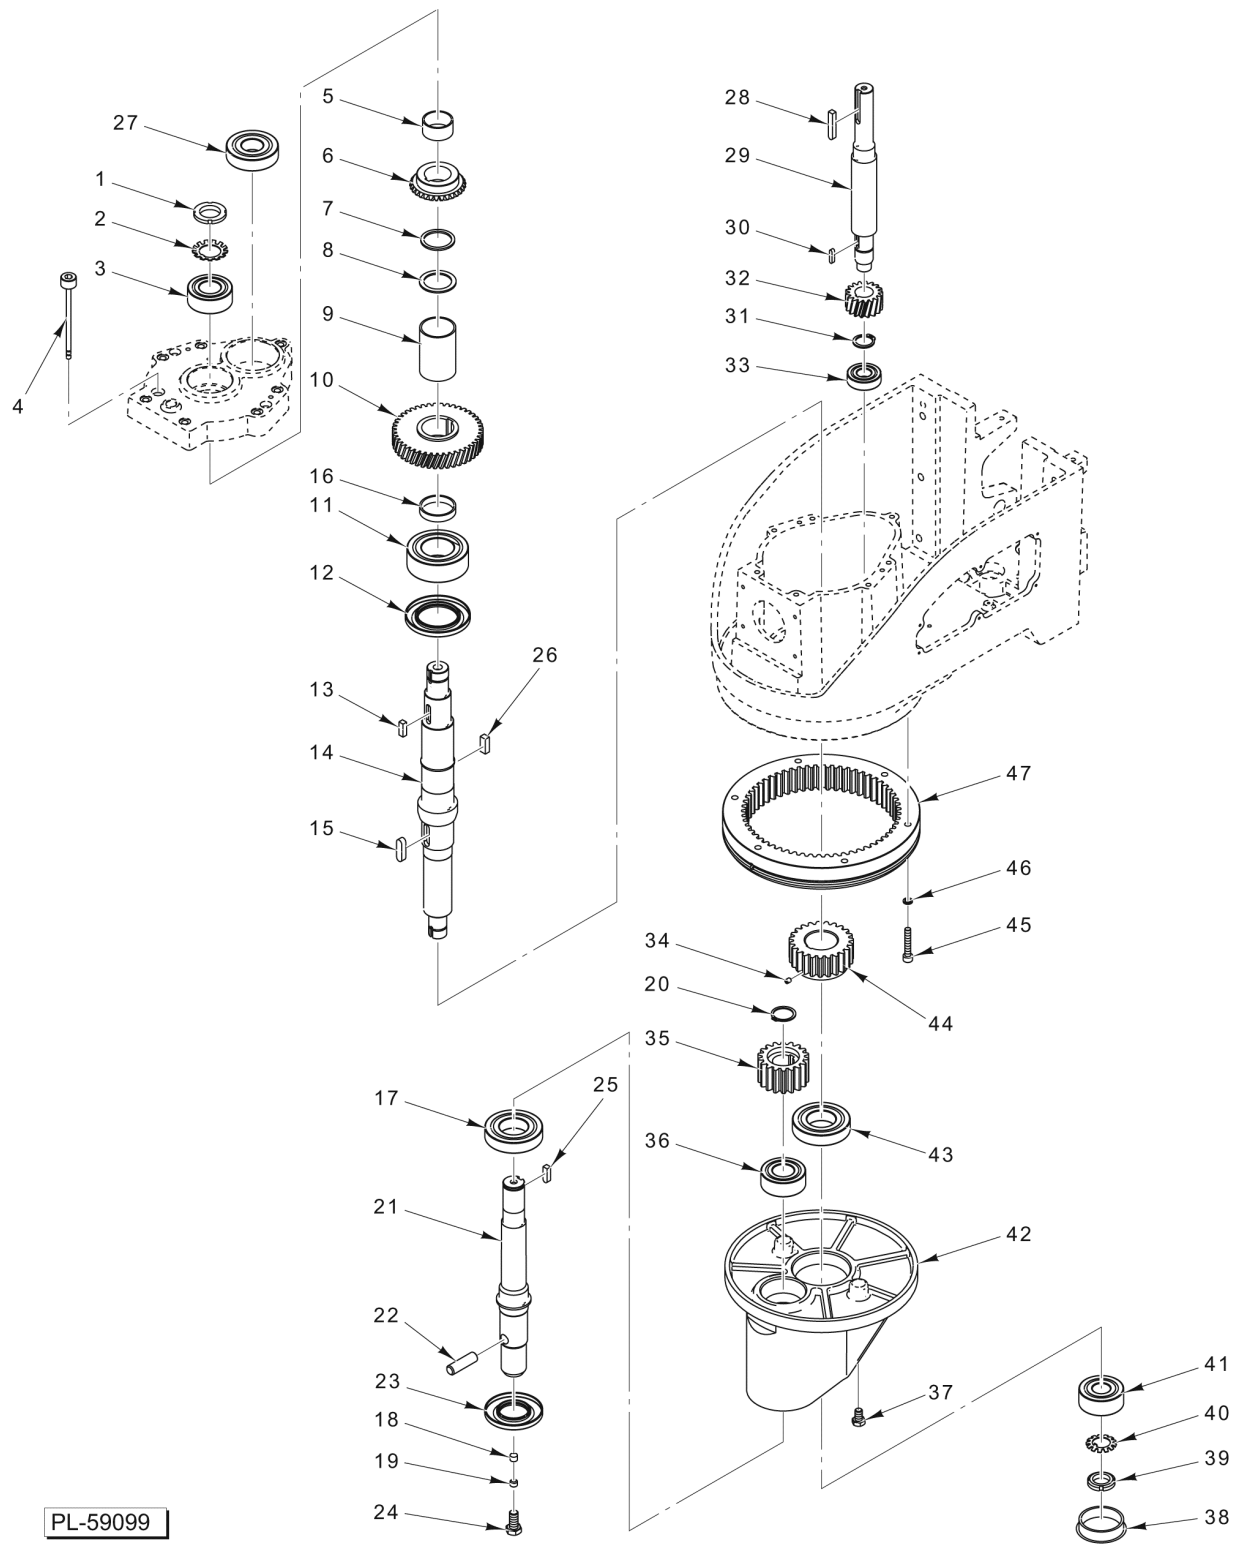

PL-59099

TRANSMISSION

TRANSMISSION

ILLUS. PL-59099	PART NO.	NAME OF PART	AMT.
1	NS-049-23	Lock Nut M30 x 1.5 BRG.....	1
2	WL-020-18	Lockwasher 30mm x 49mm BRG.....	1
3	BB-021-35	Ball Bearing.....	1
4	00-917875	Dipstick.....	1
5	00-917508-00002	Spacer - Tubing Top.....	1
6	00-917507	Gear - Attachment Hub Bevel.....	1
7	00-874384	Spacer - Gear.....	1
8	00-874283-00005	Shim - Gear (0.090 Thk.).....	1
9	00-917508-00001	Spacer - Tubing Middle.....	1
10	00-917506	Gear - Planetary Shaft.....	1
11	BB-009-30	Ball Bearing - SKF #5209.....	1
12	00-873939	Seal.....	1
13	00-917496-00015	Key - Metric.....	1
14	00-917423	Shaft - Planetary.....	1
15	00-917496-00008	Key - Metric.....	1
16	00-917508-00003	Spacer - Lower Tubing.....	1
17	BB-007-01	Ball Bearing - SKF #6208Z.....	1
18	SC-130-74	Set Screw M10 x 1.50 x 12mm Hex Hdls., Cone Pt.....	1
19	SC-130-72	Set Screw M10 x 1.50 x 8mm Hex Hdls., Flat Pt.....	1
20	RR-012-41	Retaining Ring.....	1
21	00-917422	Shaft - Beater.....	1
22	00-917613	Pin - Agitator Shaft.....	1
23	00-292288	Seal.....	1
24	SC-130-76	Cap Screw M12 x 1.75 x 25mm Hex Hd.....	1
25	00-917496-00007	Key - Metric.....	1
26	00-917496-00010	Key - Metric.....	1
27	BB-006-36	Ball Bearing.....	1
28	00-917496-00016	Key - Metric.....	1
29	00-917517	Shaft - Input.....	1
30	00-917496-00013	Key 5mm x 5mm x 22mm.....	1
31	RR-009-07	Retaining Ring.....	1
32	00-917516	Pinion - Input Shaft.....	1
33	BB-007-14	Ball Bearing - MRC #204S.....	1
34	SC-117-36	Set Screw M6 x 1.0 x 8mm Hex Hdls., Cup Pt.....	1
35	00-917501	Pinion - Planetary.....	1
36	BB-021-35	Ball Bearing.....	1
37	SC-131-16	Cap Screw M10 x 1.50 x 12mm Hex Hd. (SST).....	2
38	00-874921	Cover - Weldment.....	1
39	NS-049-22	Lock Nut M25 x 1.5 BRG.....	1
40	WL-020-17	Lockwasher 25mm x 42mm BRG.....	1
41	BB-021-52	Ball Bearing.....	1
42	00-917413-00002	Planetary.....	1
43	BB-007-01	Ball Bearing - SKF #6208Z.....	1
44	00-917503	Gear - Sun.....	1
45	SC-117-17	Cap Screw M8 x 1.25 x 45mm Hex Socket Hd.....	6
46	WL-020-13	Lockwasher M8 Helical.....	6
47	00-917493	Gear - Internal.....	1