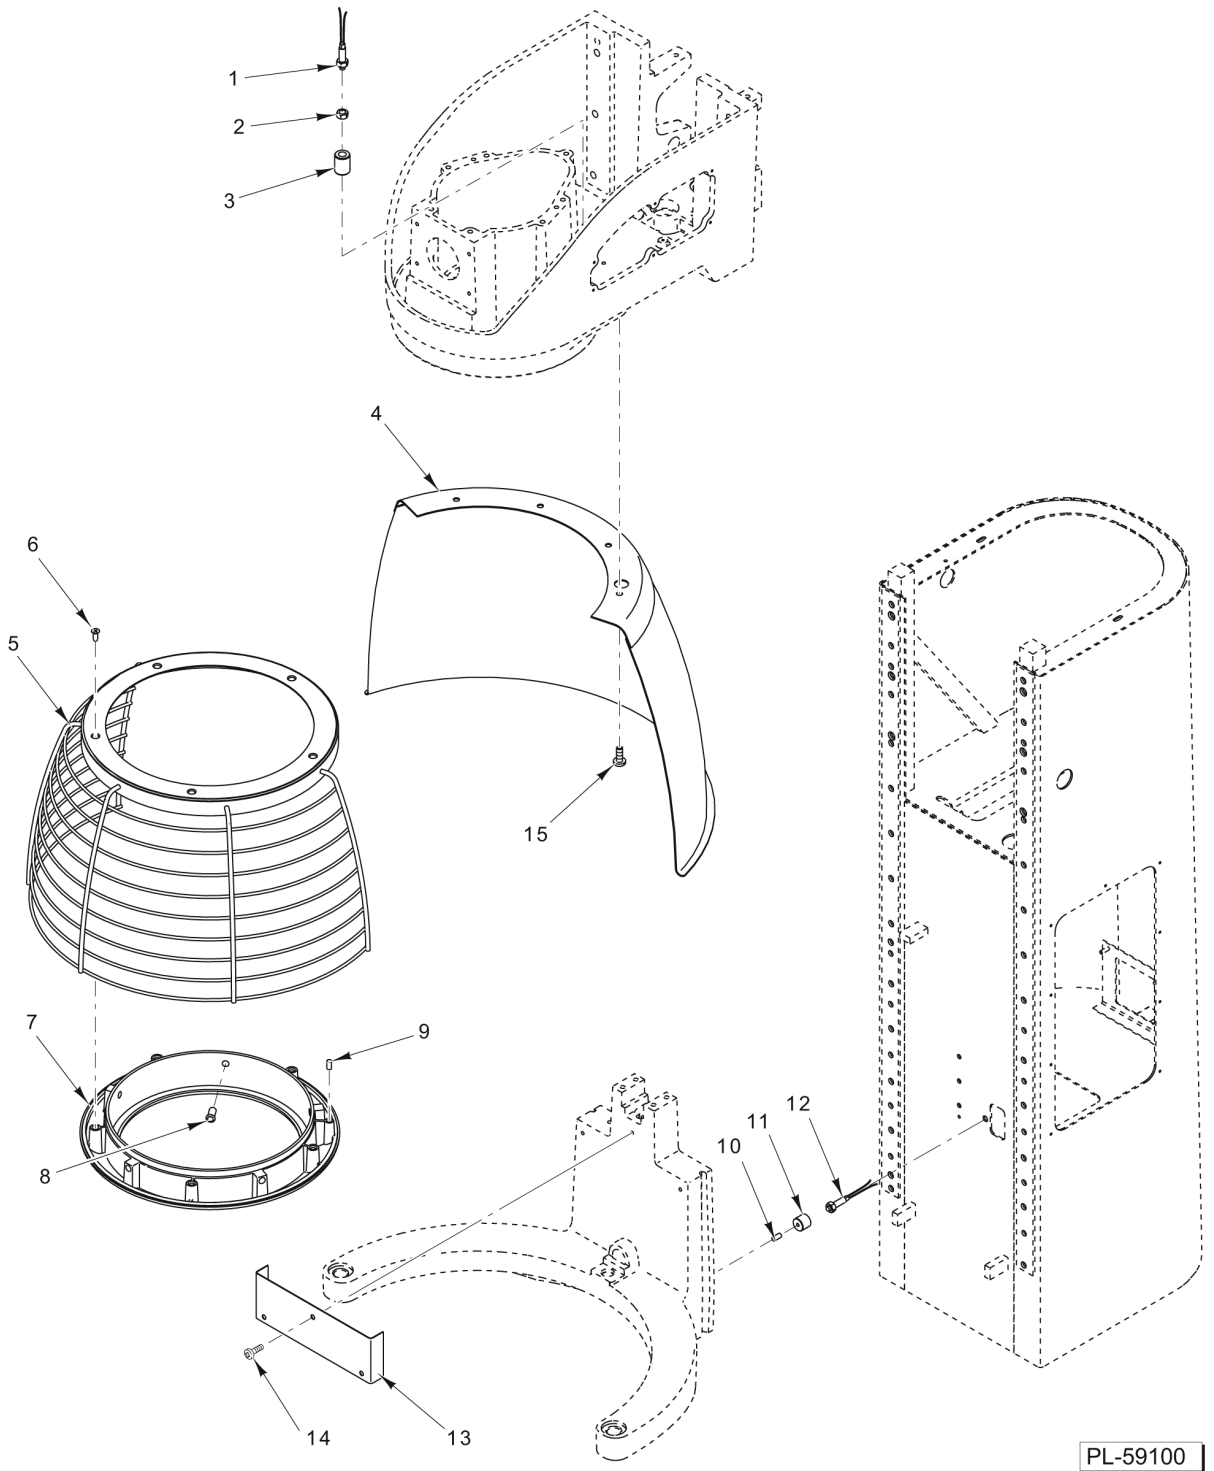

BOWL GUARD AND HEIGHT SENSOR

BOWL GUARD AND HEIGHT SENSOR

ILLUS.	PART NO.	NAME OF PART	AMT.
PL-59100			
1	00-916902-00003	Switch - Reed.....	1
2	00-917632	Nut - Reed Holder.....	1
3	00-917631	Holder - Reed Switch.....	1
4	00-917727	Guard - Rear Splash.....	1
5	00-917555	Cage Assy. (Incls. Items 6 thru 9).....	1
6	SD-039-48	Self-Tapping Screw M6.3 x 1.8 x 16mm Phil. Flat Hd.....	5
7	00-917414	Ring - Drip.....	1
8	00-917566	Plunger - Ball.....	5
9	00-917185	Magnet.....	1
10	00-917185	Magnet.....	1
11	00-917186	Holder - Magnet.....	1
12	00-916902-00003	Switch - Reed.....	1
13	00-937068	Apron - Inner.....	1
14	SC-121-53	Mach. Screw M6 x 1.0 x 10mm Slotted Truss Hd. (SST).....	3
15	SC-121-53	Mach. Screw M6 x 1.0 x 10mm Slotted Truss Hd. (SST).....	4