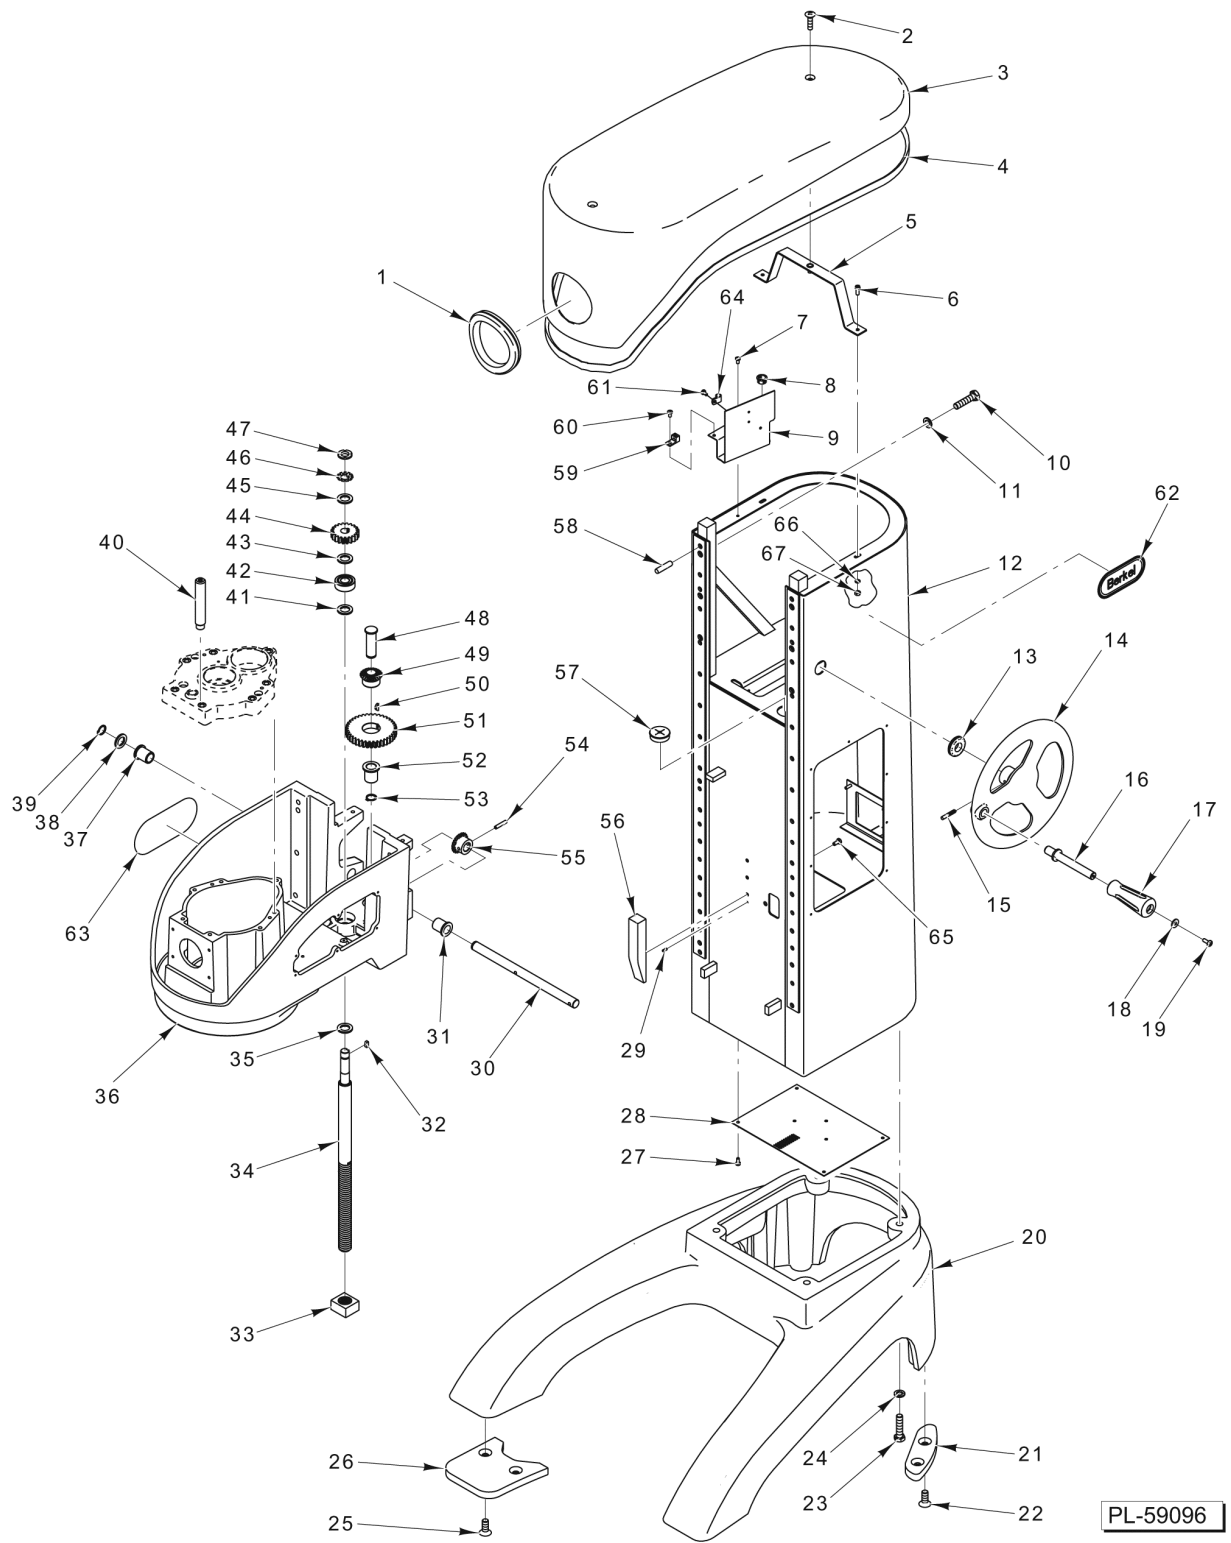

PL-59095

ATTACHMENT HUB

ATTACHMENT HUB

ILLUS. PL-59095	PART NO.	NAME OF PART	AMT.
1	00-061920-00001	Washer - Thrust (0.076 Thk.).....	AR
2	00-061920-00002	Washer - Thrust (0.079 Thk.).....	AR
3	00-061920-00003	Washer - Thrust (0.082 Thk.).....	AR
4	00-061920-00004	Washer - Thrust (0.085 Thk.).....	AR
5	00-061920-00005	Washer - Thrust (0.088 Thk.).....	AR
6	00-061920-00006	Washer - Thrust (0.091 Thk.).....	AR
7	00-061920-00007	Washer - Thrust (0.094 Thk.).....	AR
8	00-061920-00008	Washer - Thrust (0.097 Thk.).....	AR
9	00-061920-00009	Washer - Thrust (0.100 Thk.).....	AR
10	00-061920-00010	Washer - Thrust (0.103 Thk.).....	AR
11	00-061920-00011	Washer - Thrust (0.106 Thk.).....	AR
12	00-061920-00012	Washer - Thrust (0.070 Thk.).....	AR
13	BB-013-03	Ball Bearing - Nice #618.....	1
14	BN-002-06	Bearing - Needle.....	1
15	BN-002-06	Bearing - Needle.....	1
16	00-917421-00002	Hub - Attachment.....	1
17	WL-020-12	Lockwasher M6 Spring.....	4
18	SC-130-60	Cap Screw M6 x 1.0 x 25mm Hex Socket Hd.....	4
19	00-917322	Plug - Attachment (Black).....	1
20	00-108197-00001	Thumb Screw 1-1/4.....	1
21	00-917513	Pinion - Bevel Attachment Hub.....	1