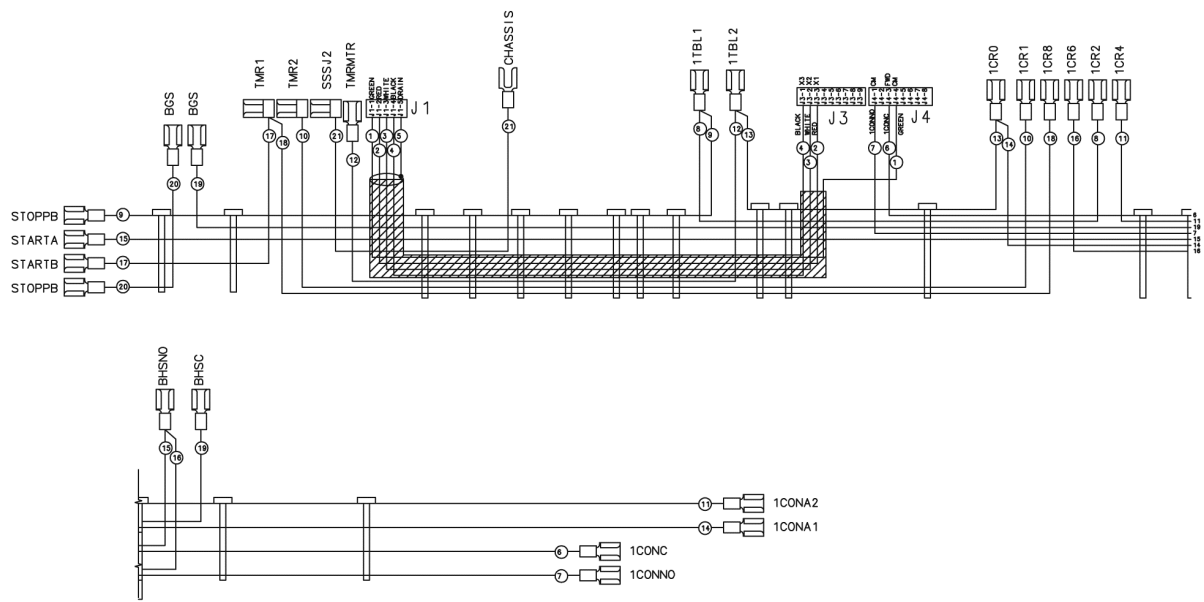

BOWL GUARD AND HEIGHT SENSOR

BOWL GUARD AND HEIGHT SENSOR

ILLUS.	PART NO.	NAME OF PART	AMT.
PL-59100			
1	00-916902-00003	Switch - Reed.....	1
2	00-917632	Nut - Reed Holder.....	1
3	00-917631	Holder - Reed Switch.....	1
4	00-917727	Guard - Rear Splash.....	1
5	00-917555	Cage Assy. (Incls. Items 6 thru 9).....	1
6	SD-039-48	Self-Tapping Screw M6.3 x 1.8 x 16mm Phil. Flat Hd.....	5
7	00-917414	Ring - Drip.....	1
8	00-917566	Plunger - Ball.....	5
9	00-917185	Magnet.....	1
10	00-917185	Magnet.....	1
11	00-917186	Holder - Magnet.....	1
12	00-916902-00003	Switch - Reed.....	1
13	00-937068	Apron - Inner.....	1
14	SC-121-53	Mach. Screw M6 x 1.0 x 10mm Slotted Truss Hd. (SST).....	3
15	SC-121-53	Mach. Screw M6 x 1.0 x 10mm Slotted Truss Hd. (SST).....	4

1-2

3-4

5-6

7

10-11

8-9

12

PL-59101

00-917918 Harness - Main

PL-59130

WIRING HARNESES

WIRING HARNESSES

ILLUS.	PART NO.	NAME OF PART	AMT.
1	00-917918	Harness - Main.....	1