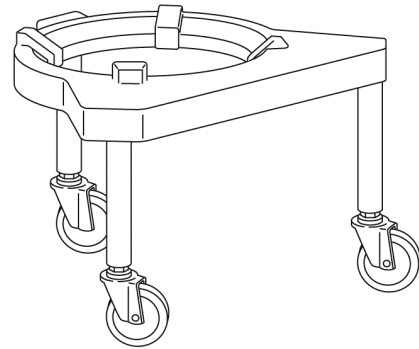

BOWL GUARD AND HEIGHT SENSOR

BOWL GUARD AND HEIGHT SENSOR

ILLUS.	PART NO.	NAME OF PART	AMT.
PL-59100			
1	00-916902-00003	Switch - Reed.....	1
2	00-917632	Nut - Reed Holder.....	1
3	00-917631	Holder - Reed Switch.....	1
4	00-917727	Guard - Rear Splash.....	1
5	00-917555	Cage Assy. (Incls. Items 6 thru 9).....	1
6	SD-039-48	Self-Tapping Screw M6.3 x 1.8 x 16mm Phil. Flat Hd.....	5
7	00-917414	Ring - Drip.....	1
8	00-917566	Plunger - Ball.....	5
9	00-917185	Magnet.....	1
10	00-917185	Magnet.....	1
11	00-917186	Holder - Magnet.....	1
12	00-916902-00003	Switch - Reed.....	1
13	00-937068	Apron - Inner.....	1
14	SC-121-53	Mach. Screw M6 x 1.0 x 10mm Slotted Truss Hd. (SST).....	3
15	SC-121-53	Mach. Screw M6 x 1.0 x 10mm Slotted Truss Hd. (SST).....	4

1-2

3-4

5-6

7

10-11

8-9

12

PL-59101