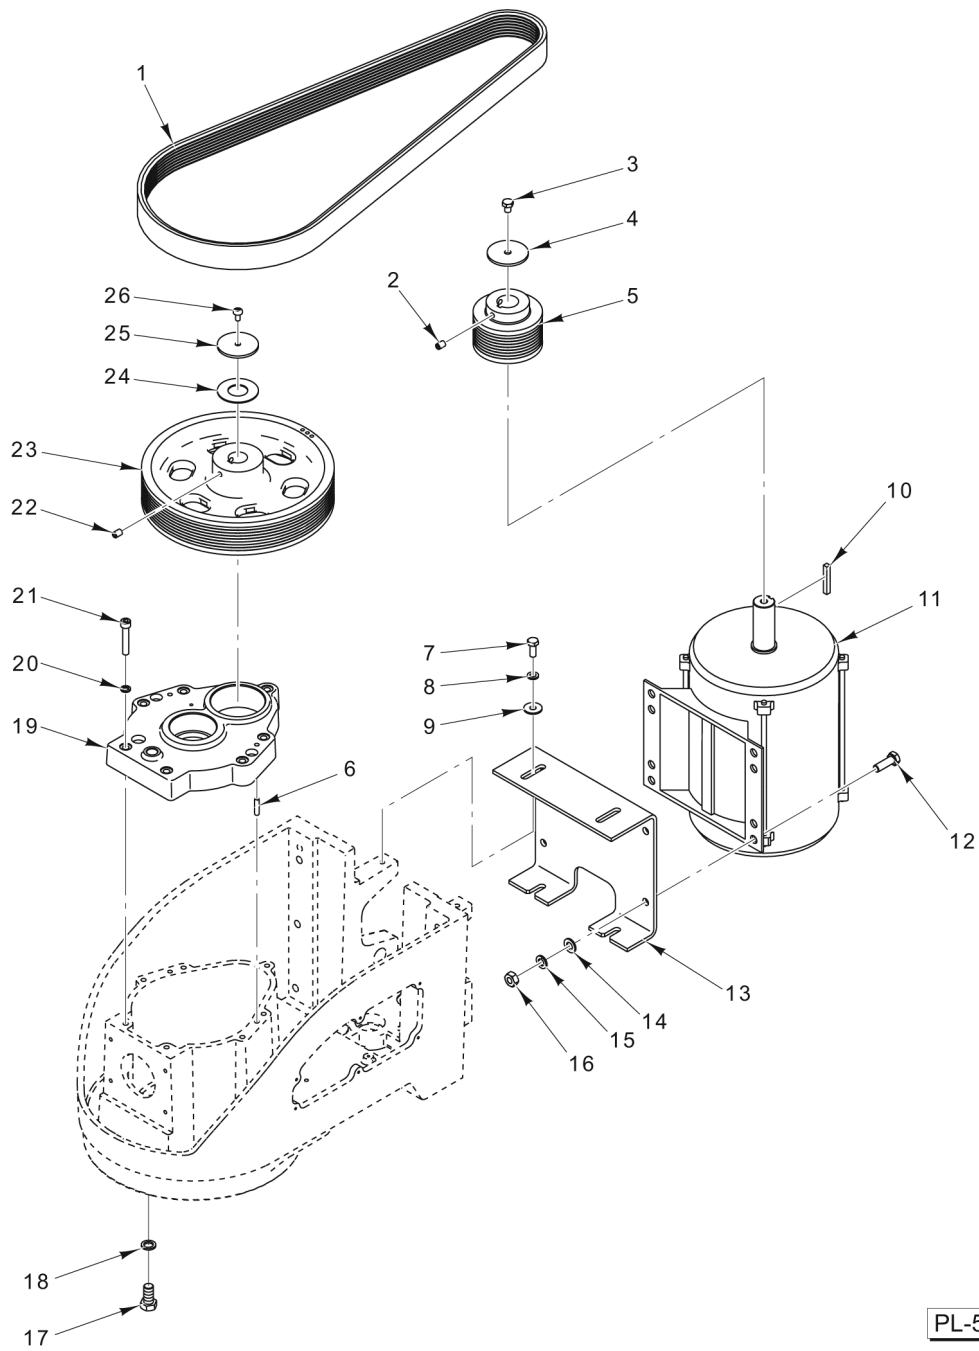

BASE AND PEDESTAL

ILLUS.	PART NO.	NAME OF PART	AMT.
PL-59096			
56	00-917666	Ramp - Pin Slide.....	1
57	FE-026-28	Bushing - Electric Snap.....	1
58	00-917595-00001	Dowel.....	2
59	00-118544-00001	Lug - Solderless.....	1
60	SD-038-68	Self-Tapping Screw M5 x 0.8 x 10mm Phil. Pan Hd., Type TT.....	1
61	SD-038-68	Self-Tapping Screw M5 x 0.8 x 10mm Phil. Pan Hd., Type TT.....	1
62	00-916992	Logo (Berkel).....	1
63	00-917341	Logo - Berkel (Large).....	1
64	00-078752-00003	Clamp - Cable.....	1
65	SC-125-09	Mach. Screw M6 x 1.0 x 12mm Hex Hd.....	2
66	WL-020-12	Lockwasher M6 Spring.....	2
67	NS-047-50	Nut Hex M6 X 1.0.....	2

NOTES

BOWL SUPPORT

BOWL SUPPORT

ILLUS. PL-59097	PART NO.	NAME OF PART	AMT.
1	SC-118-75	Cap Screw M10 x 1.50 x 20mm Hex Hd.....	2
2	WL-019-98	Lockwasher M10 Helical.....	2
3	WS-031-63	Washer.....	2
4	00-917554	Pin - Bowl Mounting.....	2
5	00-917424-00002	Support - Bowl.....	1
6	NS-200-02	Nut M8 x 1.25 Hex.....	1
7	SC-130-81	Mach. Screw M8 x 1.25 x 35mm Hex Hd.....	2
8	00-917609	Retainer - Bowl Lift Nut.....	1
9	WL-019-70	Lockwasher M8 Helical.....	4
10	SC-120-59	Cap Screw M8 x 1.25 x 20mm Hex Hd.....	4
11	00-917664	Bushing - Slide Pin.....	1
12	00-937064	Pin.....	1
13	00-917665	Pin - Bowl Slide.....	1
14	00-917667	Spring - Slide Pin.....	1
15	00-917185	Magnet.....	1
16	00-917186	Holder - Magnet.....	1
17	00-917937	Pad - Isolator.....	1
18	00-917595-00001	Dowel.....	1
19	00-917438-00001	Slideway (LH).....	1
20	00-917438-00002	Slideway (RH).....	1
21	00-917595-00001	Dowel.....	1
22	PB-004-90	Cap.....	6
23	SC-130-70	Cap Screw M10 x 1.50 x 35mm Hex Socket Hd.....	10
24	WL-020-14	Lockwasher M10 Helical.....	10
25	00-917986-00005	Seal - Side Cover.....	2
26	00-917986-00006	Seal - Side Cover.....	1
27	00-917638	Cover.....	1
28	SC-120-61	Mach. Screw M4 x 0.7 x 10mm Slotted Cheese Hd.....	9
29	00-917986-00006	Seal - Side Cover.....	1
30	00-917473	Apron - Front.....	1
31	SC-121-53	Mach. Screw M6 x 1.0 x 10mm Slotted Truss Hd. (SST).....	4