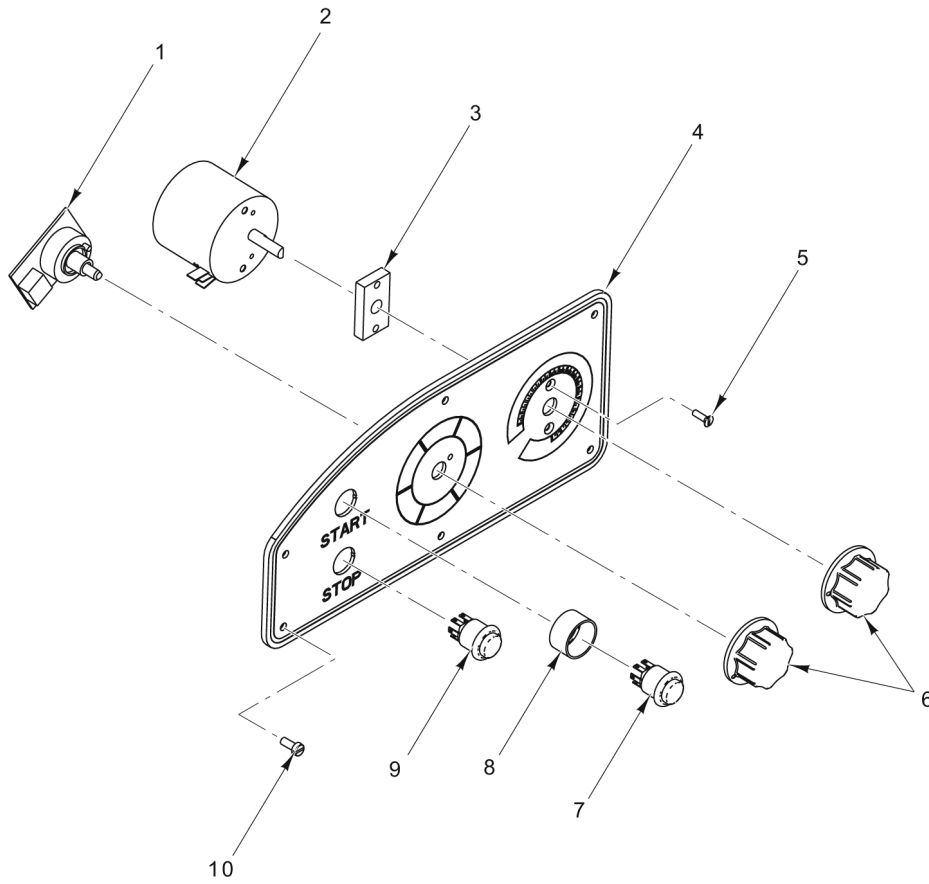

CATALOG OF REPLACEMENT PARTS

FMS60 MIXER

ML-134493

ML-141003

Table of Contents

5 CONTROL PANEL
7 ELECTRICAL COMPONENTS
9 ATTACHMENT HUB
11 BASE AND PEDESTAL
15 BOWL SUPPORT
17 TRANSMISSION CASE AND MOTOR
19 TRANSMISSION
21 BOWL GUARD AND HEIGHT SENSOR
23 AGITATORS AND ACCESSORIES
25 WIRING HARNESES

PL-59092

CONTROL PANEL

CONTROL PANEL

ILLUS.	PART NO.	NAME OF PART	AMT.
1	00-917354	PCB Assy. - Speed Select.....	1
2	00-916988-00006	Timer Assy. (180-250 V., 60 Hz.).....	1
3	00-916938	Spacer - Timer.....	1
4	00-917475-00001	Panel - Operator (Red).....	1
5	SC-022-72	Mach. Screw 5-40 x 7/16 Slotted Flat Hd.....	2
6	00-917141	Knob - Control.....	2
7	00-917447	Switch - Start.....	1
8	00-917446	Guard - Switch.....	1
9	00-917448	Switch Assy. - Stop.....	1
10	SC-120-61	Mach. Screw M4 x 0.7 x 10mm Slotted Cheese Hd.....	6

PL-59095

ATTACHMENT HUB

ATTACHMENT HUB

ILLUS. PL-59095	PART NO.	NAME OF PART	AMT.
1	00-061920-00001	Washer - Thrust (0.076 Thk.).....	AR
2	00-061920-00002	Washer - Thrust (0.079 Thk.).....	AR
3	00-061920-00003	Washer - Thrust (0.082 Thk.).....	AR
4	00-061920-00004	Washer - Thrust (0.085 Thk.).....	AR
5	00-061920-00005	Washer - Thrust (0.088 Thk.).....	AR
6	00-061920-00006	Washer - Thrust (0.091 Thk.).....	AR
7	00-061920-00007	Washer - Thrust (0.094 Thk.).....	AR
8	00-061920-00008	Washer - Thrust (0.097 Thk.).....	AR
9	00-061920-00009	Washer - Thrust (0.100 Thk.).....	AR
10	00-061920-00010	Washer - Thrust (0.103 Thk.).....	AR
11	00-061920-00011	Washer - Thrust (0.106 Thk.).....	AR
12	00-061920-00012	Washer - Thrust (0.070 Thk.).....	AR
13	BB-013-03	Ball Bearing - Nice #618.....	1
14	BN-002-06	Bearing - Needle.....	1
15	BN-002-06	Bearing - Needle.....	1
16	00-917421-00002	Hub - Attachment.....	1
17	WL-020-12	Lockwasher M6 Spring.....	4
18	SC-130-60	Cap Screw M6 x 1.0 x 25mm Hex Socket Hd.....	4
19	00-917322	Plug - Attachment (Black).....	1
20	00-108197-00001	Thumb Screw 1-1/4.....	1
21	00-917513	Pinion - Bevel Attachment Hub.....	1