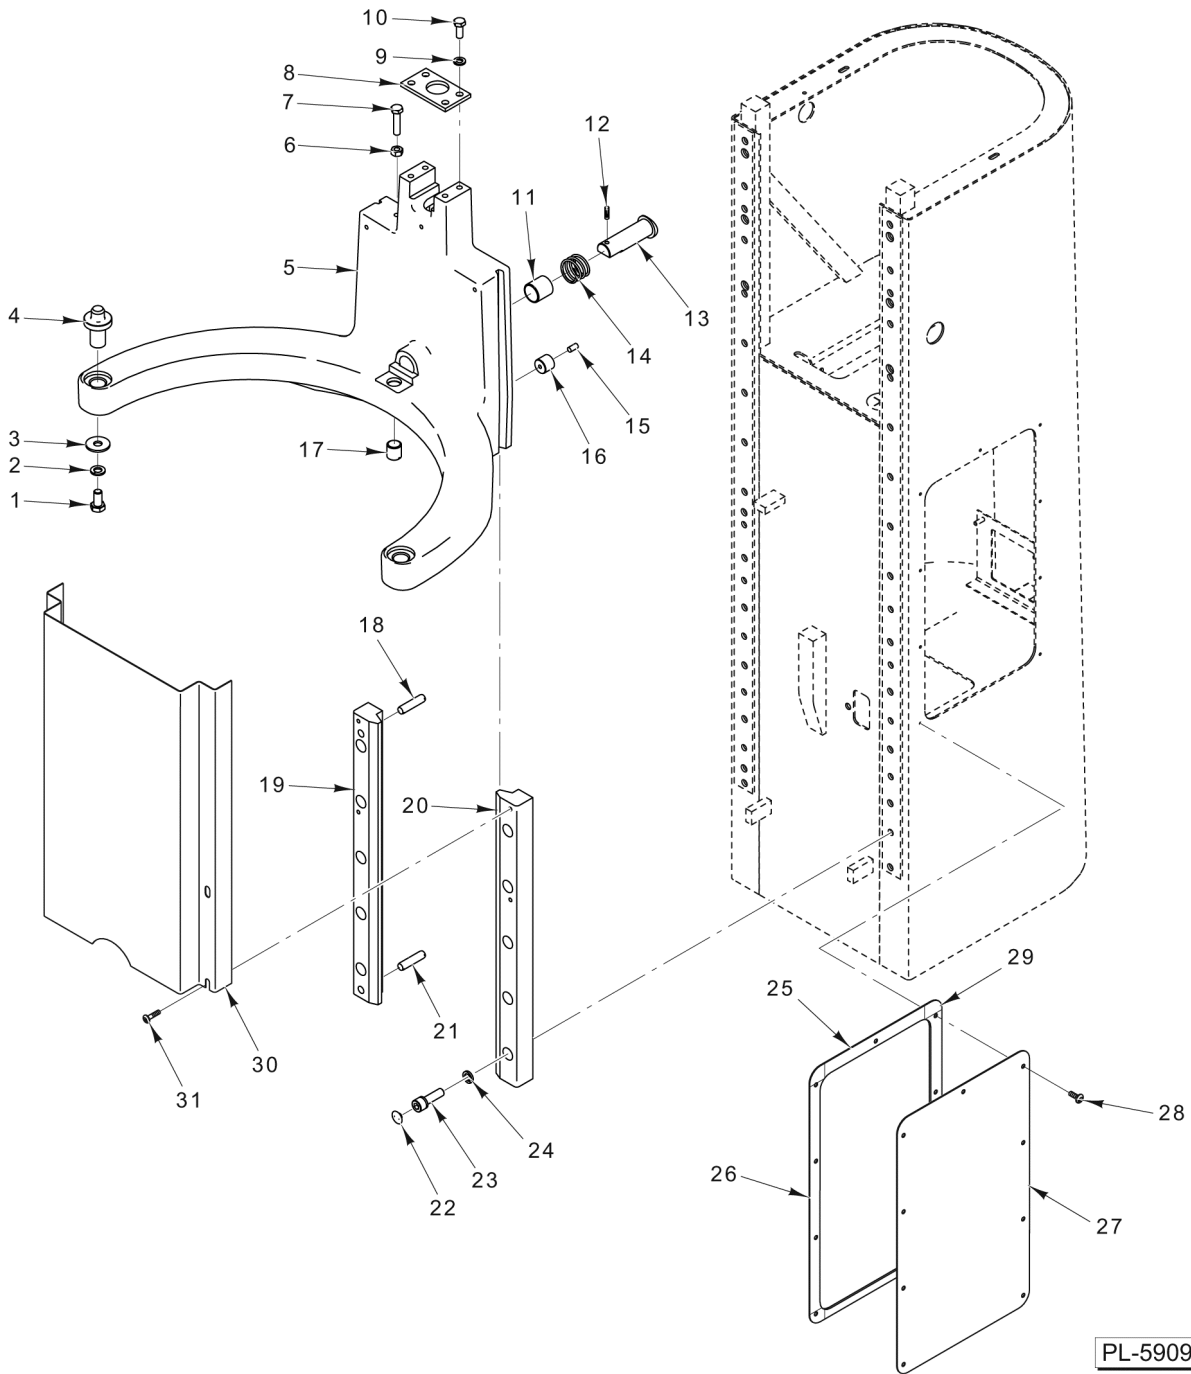

BOWL SUPPORT

BOWL SUPPORT

ILLUS. PL-59097	PART NO.	NAME OF PART	AMT.
1	SC-118-75	Cap Screw M10 x 1.50 x 20mm Hex Hd.....	2
2	WL-019-98	Lockwasher M10 Helical.....	2
3	WS-031-63	Washer.....	2
4	00-917554	Pin - Bowl Mounting.....	2
5	00-917424-00002	Support - Bowl.....	1
6	NS-200-02	Nut M8 x 1.25 Hex.....	1
7	SC-130-81	Mach. Screw M8 x 1.25 x 35mm Hex Hd.....	2
8	00-917609	Retainer - Bowl Lift Nut.....	1
9	WL-019-70	Lockwasher M8 Helical.....	4
10	SC-120-59	Cap Screw M8 x 1.25 x 20mm Hex Hd.....	4
11	00-917664	Bushing - Slide Pin.....	1
12	00-937064	Pin.....	1
13	00-917665	Pin - Bowl Slide.....	1
14	00-917667	Spring - Slide Pin.....	1
15	00-917185	Magnet.....	1
16	00-917186	Holder - Magnet.....	1
17	00-917937	Pad - Isolator.....	1
18	00-917595-00001	Dowel.....	1
19	00-917438-00001	Slideway (LH).....	1
20	00-917438-00002	Slideway (RH).....	1
21	00-917595-00001	Dowel.....	1
22	PB-004-90	Cap.....	6
23	SC-130-70	Cap Screw M10 x 1.50 x 35mm Hex Socket Hd.....	10
24	WL-020-14	Lockwasher M10 Helical.....	10
25	00-917986-00005	Seal - Side Cover.....	2
26	00-917986-00006	Seal - Side Cover.....	1
27	00-917638	Cover.....	1
28	SC-120-61	Mach. Screw M4 x 0.7 x 10mm Slotted Cheese Hd.....	9
29	00-917986-00006	Seal - Side Cover.....	1
30	00-917473	Apron - Front.....	1
31	SC-121-53	Mach. Screw M6 x 1.0 x 10mm Slotted Truss Hd. (SST).....	4