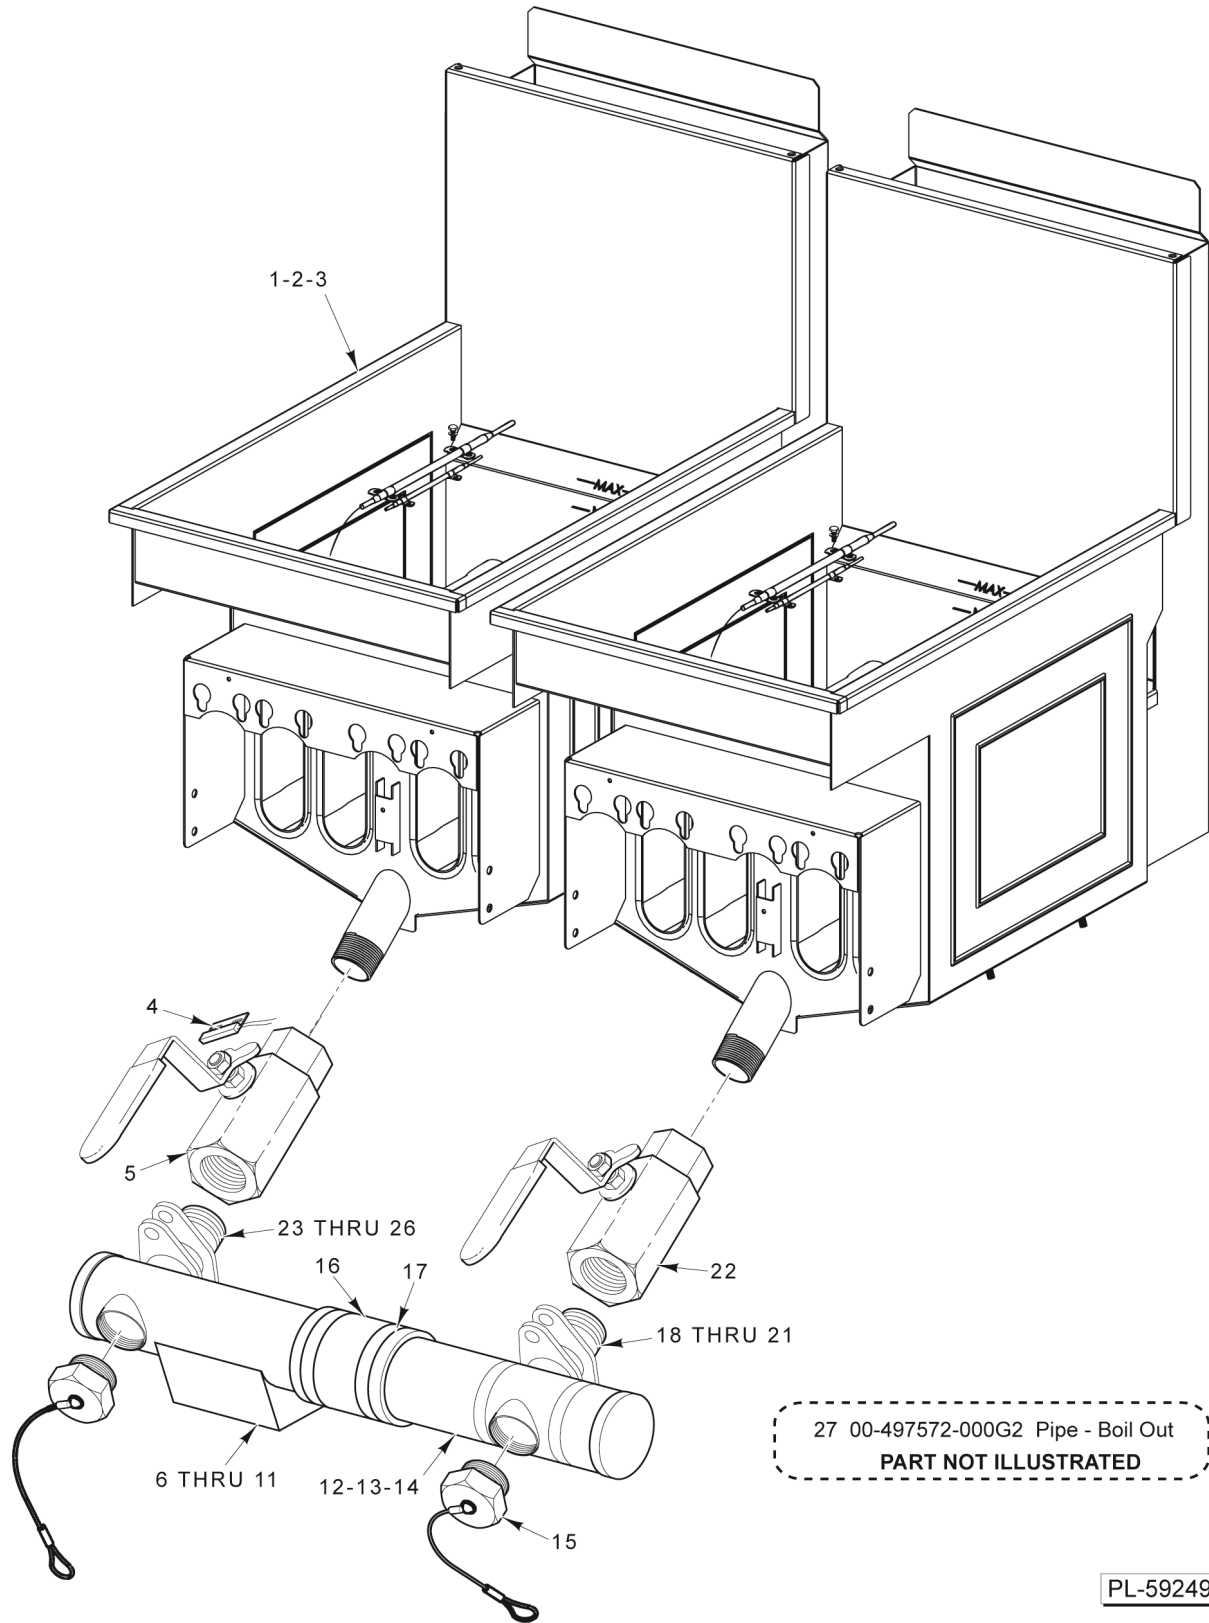

GAS INLET MANIFOLD

GAS INLET MANIFOLD

ILLUS.	PART NO.	NAME OF PART	AMT.
	PL-PL-59254		
1	FP-090-80	Tee 1-1/4 x 1-1/4 x 1/2.....	AR
2	FP-035-91	Pipe 1/2 x 1-1/8 TBE.....	AR
3	00-428472-00001	Valve - Ball.....	AR
4	FP-035-91	Pipe 1/2 x 1-1/8 TBE.....	AR
5	FP-022-11	Union - Pipe.....	AR
6	00-957744-00001	Pipe - Rear Gas (With Tap) (2G4, 3G4, & 4G4).....	AR
7	00-957744-00002	Pipe - Rear Gas (With Tap) (3G6 & 3G8).....	AR
8	FP-085-53	Pipe Plug 1/8 (SST).....	AR
9	FP-028-26	Pipe Plug 1-1/4 Sq. Hd.....	AR
10	00-957744-00004	Pipe - Rear Gas (Without Tap) (3G4 & 4G4).....	AR
11	00-957744-00003	Pipe - Rear Gas (Without Tap) (3G6 & 3G8).....	AR
12	00-419878-000G1	Manifold - Gas Inlet (2G4) (Incls. Items 1 thru 6, 8, & 9).....	1
13	00-419878-000G2	Manifold - Gas Inlet (3G4) (Incls. Items 1 thru 6, 8, 9, & 10).....	1
14	00-419878-000G7	Manifold - Gas Inlet (4G4) (Incls. Items 1 thru 6, 8, 9, & 10).....	1
15	00-419876-000G1	Manifold - Gas Inlet (2G6, 2G8, 4G6, & 4G8) (Incls. Items 1 thru 5, 7, 8, & 9).....	1
16	00-419876-000G2	Manifold - Gas Inlet (3G6 & 3G8) (Incls. Items 1 thru 5, 7, 8, 9, & 11).....	1

PL-59248

TANK AND DRAIN (STAND-ALONE)

TANK AND DRAIN (STAND-ALONE)

ILLUS.	PART NO.	NAME OF PART	AMT.
PL-PL-59248			
1	00-499701-000G2	Tank Assy. (1G4) (SST).....	1
2	00-499702-000G2	Tank Assy. (1G6) (SST).....	1
3	00-499703-000G2	Tank Assy. (1G8) (SST).....	1
4	NS-044-01	Nut Assy. 4-40 KEPS.....	4
5	WL-003-03	Lockwasher #4 Helical.....	4
6	SC-018-55	Mach. Screw 4-40 x 1/2 Phil. Pan Hd.....	4
7	00-426805-000G1	Switch Assy.....	1
8	00-426801-00002	Switch - Mounted.....	1
9	00-426798-00001	Plate - Switch.....	1
10	FP-085-74	Pipe 1-1/4 x 63/4.....	1
11	00-426803-000G8	Valve - Drain Assy. (1-1/4) (LH) (With Magnet).....	1
12	00-426803-000G9	Valve - Drain Assy. (1-1/4) (RH) (With Magnet).....	1
13	FP-028-14	Pipe - Plug 1/2 Sq. Hd.....	1
14	00-499486-00001	Clip - Drain Pipe.....	1