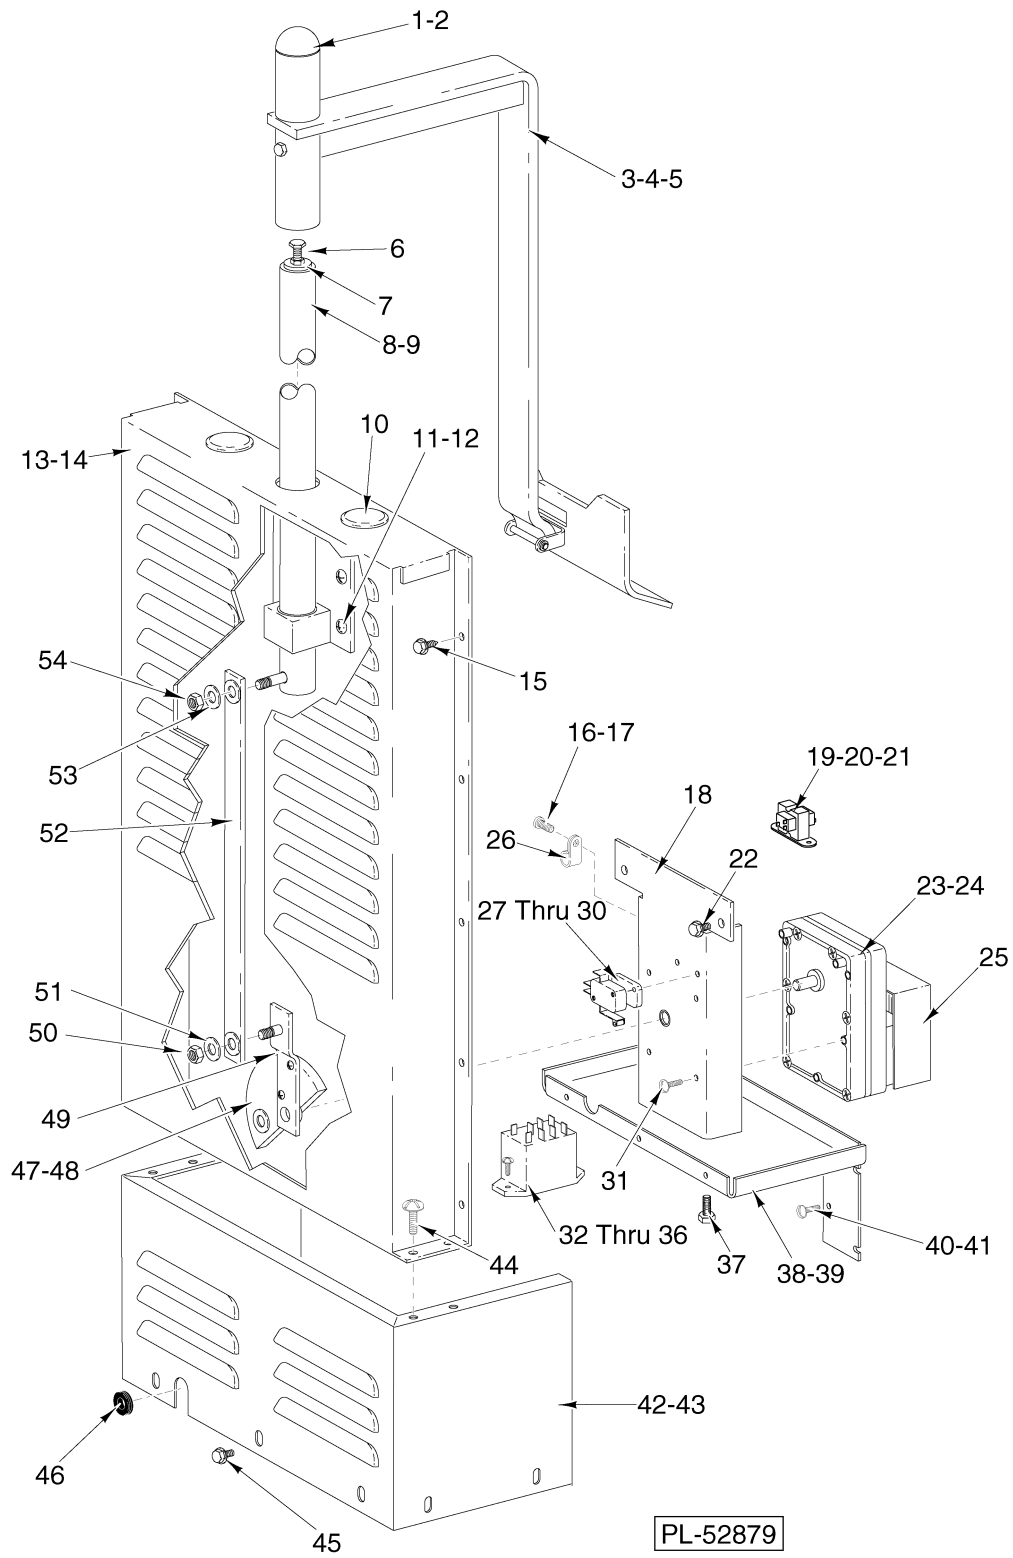

BASKETLIFT COMPONENTS (OPTIONAL)

BASKETLIFT COMPONENTS (OPTIONAL)

ILLUS. PL-52879	PART NO.	NAME OF PART	AMT.
1	423374-1	Cap - Rod End.....	1
2	SC-047-35	Set Screw 5/16-18 x 1/2 Hdls, Cup Pt.....	1
3	422495-G1	Lift Assy.....	1
4	422495-G2	Lift Assy.....	1
5	422495-G3	Lift Assy.....	1
6	418118-1	Bolt - Adjusting.....	1
7	NS-018-01	Jam Nut 14-20 Hex.....	1
8	418479-G2	Tube - Basketlift.....	1
9	423262-G1	Tube - Basketlift.....	1
10	PB-004-04	Plug Button (1-1/4).....	2
11	SD-032-07	Self-Tapping Screw 10-24 x 1/2 Hex Washer Hd., Type TT.....	6
12	422247-G1	Bearing Support Assy.....	1
13	422017-1	Wrap - Top.....	1
14	422018-1	Wrap - Top.....	1
15	SD-036-03	Self-Tapping Screw 8-18 x 3/8 Hex Washer Hd., Type AB.....	10
16	SC-109-10	Mach. Screw 6-32 x 3/8 Slotted Pan Hd. (SST).....	1
17	NS-009-07	Nut 6-32 Hex.....	1
18	418123-G1	Plate - Motor.....	1
19	411500-12	Transformer (120 V., A.C., 24 V., 20 VA).....	AR
20	411500-13	Transformer (200-240 V.A.C., 28 V., 20 VA).....	AR
21	SD-032-07	Self-Tapping Screw 10-24 x 1/2 Hex Washer Hd., Type TT.....	2
22	SD-037-80	Self-Tapping Screw 10-24 x 1/2 Hex Washer Hd., Type TT.....	6
23	418156-1	Gear Motor (115V.,60 Hz.).....	1
24	418156-2	Gear Motor (208V).....	1
25	418517-1	Shroud - Motor.....	1
26	078752-12	Clamp - Cable.....	1
27	418159-1	Block - Cam Switch.....	1
28	411496-F3	Switch - Micro.....	1
29	SC-112-90	Mach. Screw 4-40 x 1 Slotted Pan Hd.....	2
30	NS-009-12	Nut 8-32 Hex.....	2
31	SC-018-47	Mach. Screw 10-32 x 3/4 Pan Hd.....	4
32	416535-4	Relay S.P.D.T. 24 V. Coil (Elect. Ignition) (Located on rear of panel).....	1
33	416535-6	Switch - Relay.....	AR
34	416535-7	Switch - Relay (240V).....	AR
35	SC-109-10	Mach. Screw 6-32 x 3/8 Slotted Pan Hd. (SST).....	2
36	NS-009-07	Nut 6-32 Hex.....	2
37	SD-037-80	Self-Tapping Screw 10-24 x 1/2 Hex Washer Hd., Type TT.....	2
38	422730-1	Base - Motor Mounting.....	1
39	422729-1	Base - Motor Mounting.....	1
40	SC-037-80	Cap Screw 10-24 x 1/2 Hex Hd.....	2
41	SD-032-07	Self-Tapping Screw 10-24 x 1/2 Hex Washer Hd., Type TT.....	2
42	418480-1	Wrap - Bottom.....	1
43	418510-1	Wrap - Bottom.....	1
44	SD-036-03	Self-Tapping Screw 8-18 x 3/8 Hex Washer Hd., Type AB.....	14
45	SC-037-80	Cap Screw 10-24 x 1/2 Hex Hd.....	2
46	418482-1	Grommet.....	1
47	418475-G1	Crank-Arm Assy.....	1
48	SC-055-02	Set Screw 1/4-20 x 1/4 Hdls., Cup Pt.....	2
49	SD-015-41	Self-Tapping Screw 8-32 x 1/2 Phil. Pan Hd., "Tapitite".....	2
50	NS-047-73	Lock Nut 5/16-18 Hex.....	1
51	WS-004-33	Washer.....	1
52	418477-G2	Coupler Assy.....	1
53	WS-004-33	Washer.....	1
54	NS-047-73	Lock Nut 5/16-18 Hex.....	1