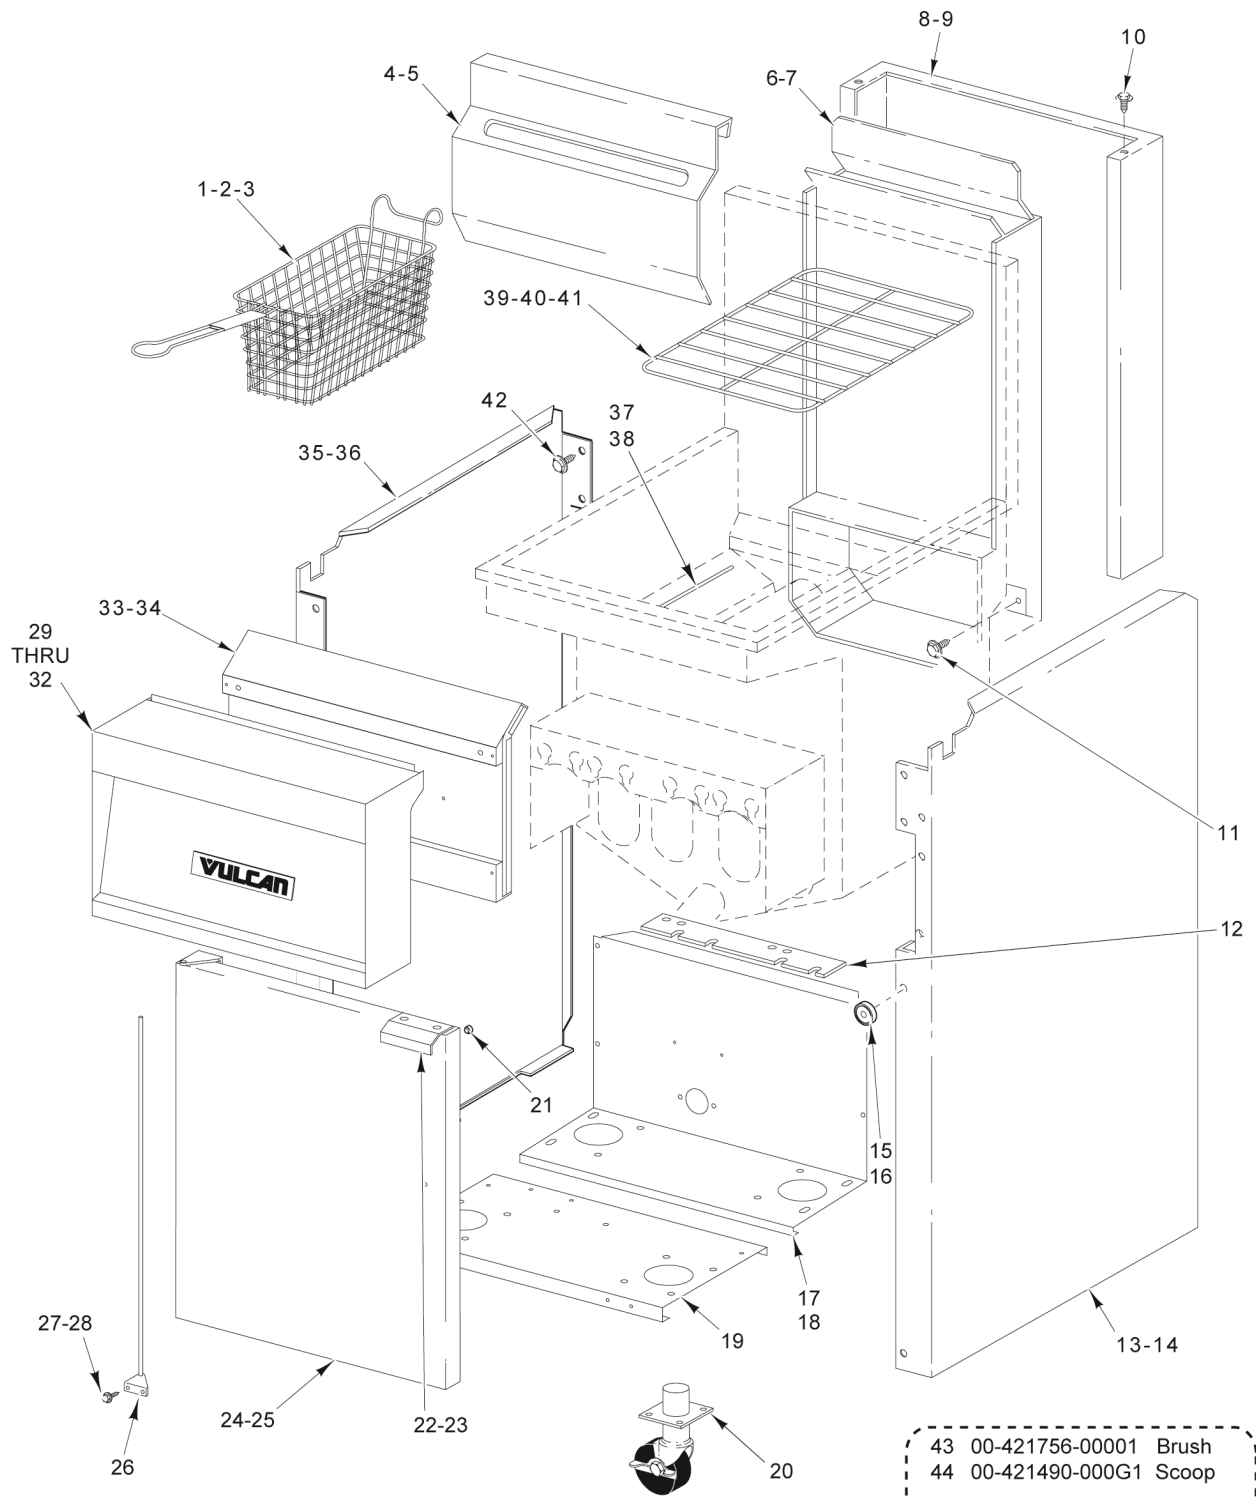

PL-59244

BODY UNIT (STAND-ALONE)

BODY UNIT (STAND-ALONE)

ILLUS.	PART NO.	NAME OF PART	AMT.
PL-PL-59244			
1	00-499223-00001	Basket - Twin (1G4).....	2
2	00-499223-00002	Basket - Twin (1G6).....	2
3	00-499223-00003	Basket - Twin (1G8).....	1
4	00-417056-00002	Hanger - Basket (1G4).....	2
5	00-418321-00002	Hanger - Basket (1G6 & 1G8).....	2
6	00-418201-000G2	Flue Assy. (4 Tube) (1G4).....	1
7	00-418205-000G2	Flue Assy. (5 Tube) (1G6 & 1G8).....	1
8	00-416959-00002	Wrap - Flue (4 Tube) (1G4).....	1
9	00-418336-00002	Wrap - Flue (5 Tube) (1G6 & 1G8).....	1
10	SD-032-07	Self-Tapping Screw 10-24 x 1/2 Hex Washer Hd., Type TT.....	2
11	SD-037-70	Self-Tapping Screw 1/4-20 x 1/2 Hex Washer Hd., Type TT.....	4
12	00-428688-00001	Bracket - Power Supply Mounting.....	1
13	00-419648-00002	Body - RH Side (SST) (1G4 & 1G6).....	1
14	00-420596-00004	Body - RH Side (SST) (1G8).....	1
15	RS-033-04	Rivet - Pop.....	1
16	00-497296-000G1	Magnet Assy.....	1
17	00-497428-00001	Body - Bottom (1G4).....	1
18	00-497428-00003	Body - Bottom (1G6).....	1
19	00-497428-00004	Body - Bottom (1G8).....	1
20	00-421893-00001	Caster (W/Mount Plate) (Set).....	1
21	00-420769-00001	Bumper - Rubber.....	1
22	00-419653	Handle - Door.....	1
23	RS-033-04	Rivet - Pop.....	2
24	00-499487-000G1	Door Assy. (LH) (1G4).....	1
25	00-499487-000G5	Door Assy. (LH) (1G6 & 1G8).....	1
26	00-428023-000G2	Hinge Assy. (LH Door).....	1
27	SD-032-07	Self-Tapping Screw 10-24 x 1/2 Hex Washer Hd., Type TT.....	1
28	NS-044-09	Nut Assy. 10-24 Hex KEPS.....	1
29	00-428116-000G1	Frame - Front Assy. (1G4).....	1
30	00-428116-000G2	Frame - Front Assy. (1G6 & 1G8).....	1
31	00-417700-00002	Nameplate (6 In.).....	1
32	NS-047-79	Lock Nut 3/16.....	2
33	00-418379-000G1	Heat Shield (1G4).....	1
34	00-418324-000G1	Heat Shield (1G6 & 1G8).....	1
35	00-419648-00001	Body - LH Side (SST) (1G4 & 1G6).....	1
36	00-420596-00003	Body - LH Side (SST) (1G8).....	1
37	00-419379-00001	Probe - Thermistor.....	1
38	00-419592-00001	Clip - Thermistor Probe.....	1
39	00-427883-00002	Screen - Basket Support (1G4).....	1
40	00-427883-00003	Screen - Basket Support (1G6).....	1
41	00-427883-00004	Screen - Basket Support (1G8).....	1
42	SD-037-49	Self-Tapping Screw 8-18 x 1/2 Hex Washer Hd., Type AB.....	AR
43	00-421756-00001	Brush - Fryer Cleaning.....	1
44	00-421490-000G1	Scoop.....	1