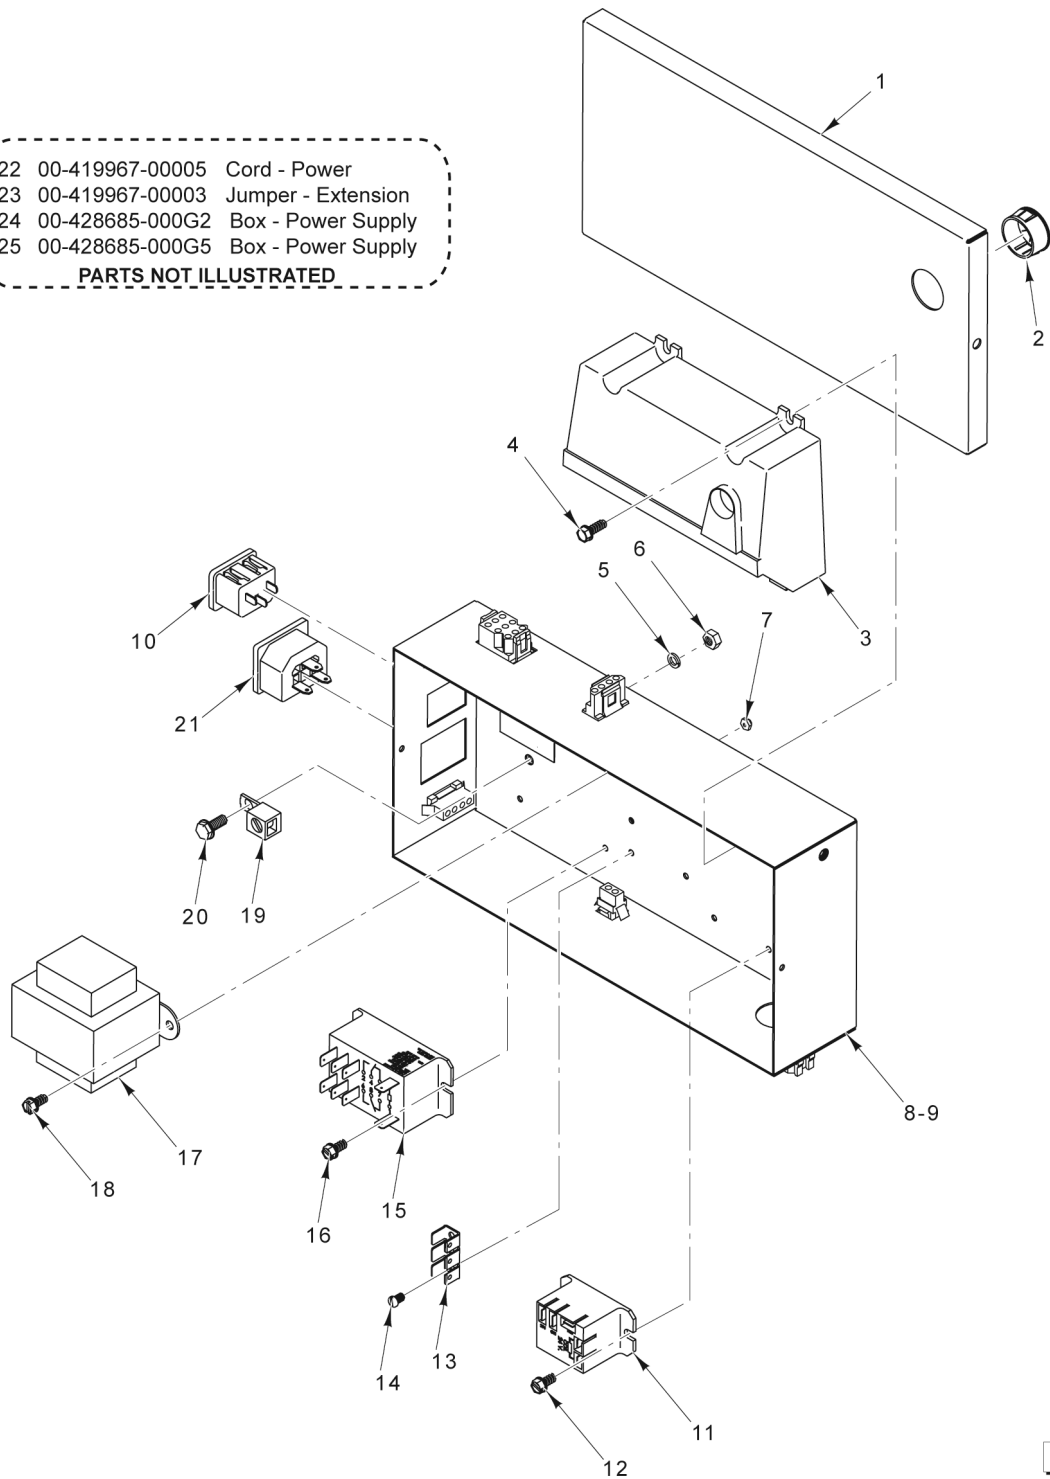

1. 22 00-419967-00005 Cord - Power
   23 00-419967-00003 Jumper - Extension
   24 00-428685-000G2 Box - Power Supply
   25 00-428685-000G5 Box - Power Supply
   PARTS NOT ILLUSTRATED

PL-59243

POWER SUPPLY BOX

POWER SUPPLY BOX

ILLUS.	PART NO.	NAME OF PART	AMT.
PL-PL-59243			
1	00-428684-00002	Lid - Power Supply.....	1
2	FE-024-24	Bushing - Electrical Snap.....	1
3	00-857207-00001	Module - Ignition.....	1
4	SD-037-49	Self-Tapping Screw 8-18 x 1/2 Hex Washer Hd., Type AB.....	4
5	WL-004-40	Lockwasher 10 Helical.....	1
6	NS-044-09	Nut Assy. 10-24 Hex KEPS.....	1
7	NS-047-32	Lock Nut 4-40.....	2
8	00-428716-000G1	Box - Power Supply (Filter).....	1
9	00-428716-000G2	Box - Power Supply (120 V.) (Non-Filter).....	1
10	00-419973-000G1	Receptacle - Male Power.....	1
11	00-497125-00001	Relay (SPDT, 24 VAC) (Battery Units) (Filter).....	1
12	SD-036-03	Self-Tapping Screw 8-18 x 3/8 Hex Washer Hd., Type AB.....	2
13	00-419317	Lug - Terminal.....	1
14	SC-060-23	Mach. Screw 4-40 x 1/4 Slotted Rd. Hd.....	2
15	00-428864-00001	Relay (Battery Units).....	1
16	SD-036-03	Self-Tapping Screw 8-18 x 3/8 Hex Washer Hd., Type AB.....	2
17	00-411500-00012	Transformer (120 VAC, 24 V., 40 VA).....	1
18	SD-036-03	.....	2
19	00-417856-00001	Lug - Ground.....	1
20	SD-032-07	Self-Tapping Screw 10-24 x 1/2 Hex Washer Hd., Type TT.....	1
21	00-419973-000G2	Receptacle - Female Power (Battery Units).....	1
22	00-419967-00005	Cord - Power Supply (84 In.).....	1
23	00-419967-00003	Jumper - Extension (24-1/2 In.).....	1
24	00-428685-000G2	Box - Power Supply (With Filtration) (Incls. Items 1 thru 8 & 10 thru 21).....	1
25	00-428685-000G5	Box - Power Supply (Without Filtration) (Incls. Items 1 thru 7 & 9 thru 21).....	1