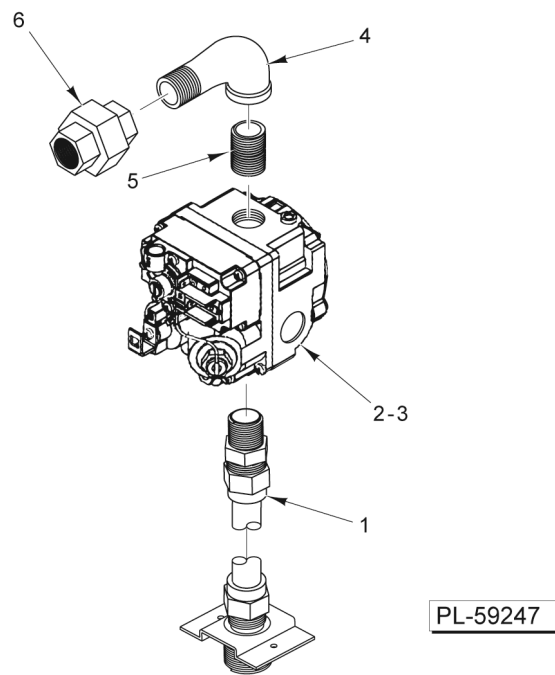

GAS VALVE

GAS VALVE

ILLUS.	PART NO.	NAME OF PART	AMT.
PL-PL-59247			
1	00-427882-000G3	Tube - Flex (Gas Inlet).....	1
2	00-410841-00028	Valve - Combination (NAT) (Electronic Ignition).....	1
3	00-410841-00029	Valve - Combination (LP) (Electronic Ignition).....	1
4	FP-013-17	Elbow - Street 1/2 x 90 Deg.....	1
5	FP-035-95	Pipe 1/2 x 2 TBE.....	1
6	FP-022-11	Union - Pipe.....	1