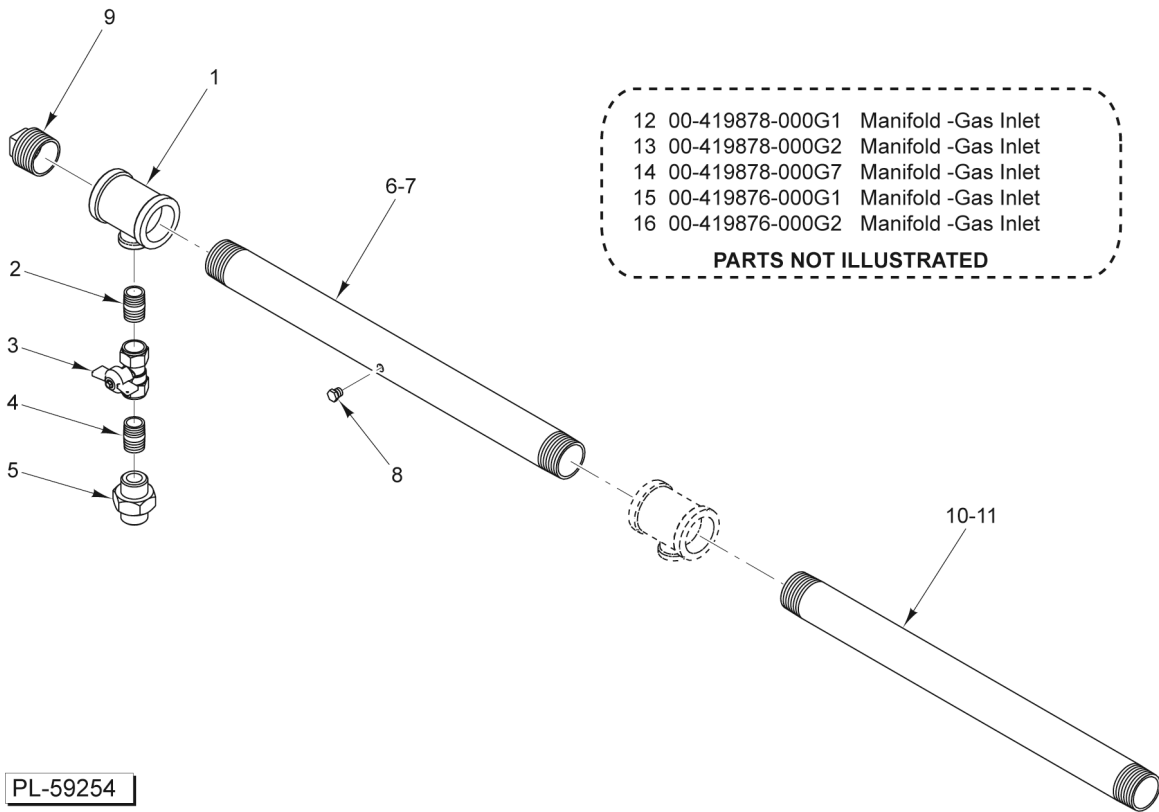

GAS VALVE

GAS VALVE

ILLUS.	PART NO.	NAME OF PART	AMT.
PL-PL-59247			
1	00-427882-000G3	Tube - Flex (Gas Inlet).....	1
2	00-410841-00028	Valve - Combination (NAT) (Electronic Ignition).....	1
3	00-410841-00029	Valve - Combination (LP) (Electronic Ignition).....	1
4	FP-013-17	Elbow - Street 1/2 x 90 Deg.....	1
5	FP-035-95	Pipe 1/2 x 2 TBE.....	1
6	FP-022-11	Union - Pipe.....	1