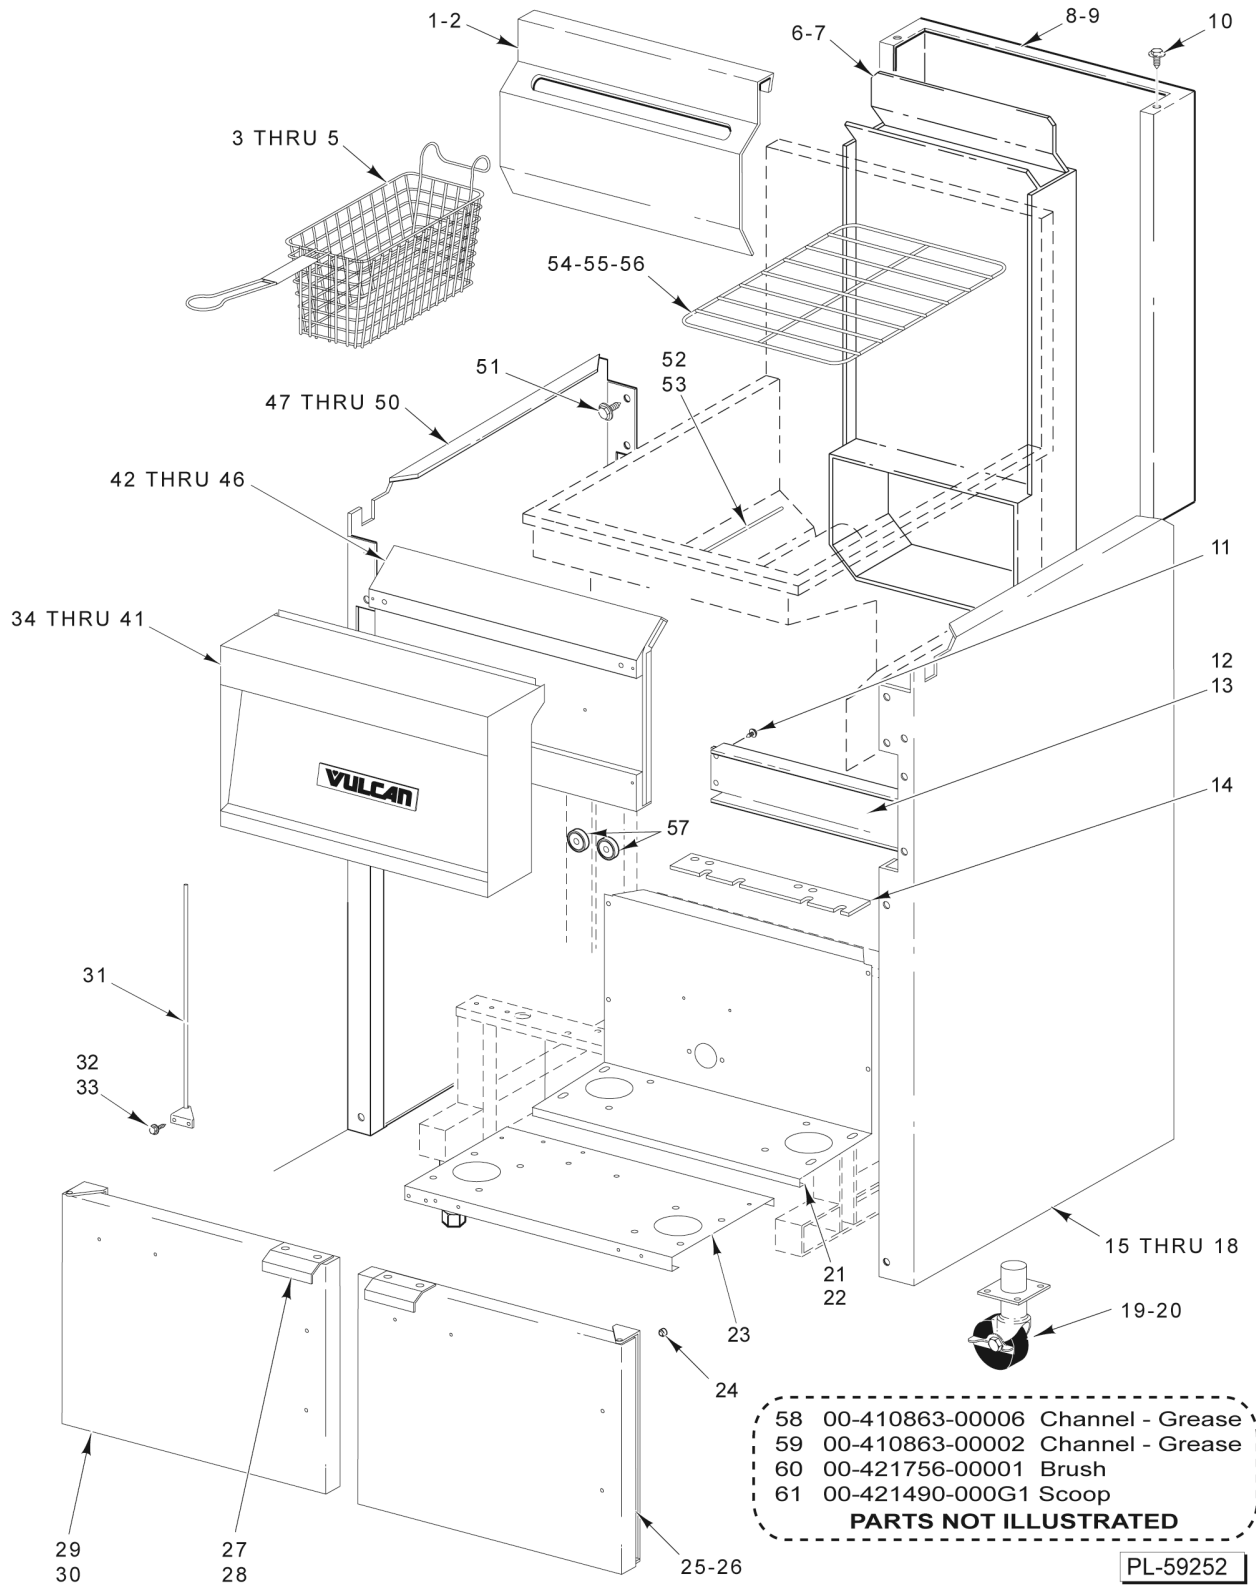

PL-59244

BODY UNIT (STAND-ALONE)

BODY UNIT (STAND-ALONE)

ILLUS.	PART NO.	NAME OF PART	AMT.
PL-PL-59244			
1	00-499223-00001	Basket - Twin (1G4).....	2
2	00-499223-00002	Basket - Twin (1G6).....	2
3	00-499223-00003	Basket - Twin (1G8).....	1
4	00-417056-00002	Hanger - Basket (1G4).....	2
5	00-418321-00002	Hanger - Basket (1G6 & 1G8).....	2
6	00-418201-000G2	Flue Assy. (4 Tube) (1G4).....	1
7	00-418205-000G2	Flue Assy. (5 Tube) (1G6 & 1G8).....	1
8	00-416959-00002	Wrap - Flue (4 Tube) (1G4).....	1
9	00-418336-00002	Wrap - Flue (5 Tube) (1G6 & 1G8).....	1
10	SD-032-07	Self-Tapping Screw 10-24 x 1/2 Hex Washer Hd., Type TT.....	2
11	SD-037-70	Self-Tapping Screw 1/4-20 x 1/2 Hex Washer Hd., Type TT.....	4
12	00-428688-00001	Bracket - Power Supply Mounting.....	1
13	00-419648-00002	Body - RH Side (SST) (1G4 & 1G6).....	1
14	00-420596-00004	Body - RH Side (SST) (1G8).....	1
15	RS-033-04	Rivet - Pop.....	1
16	00-497296-000G1	Magnet Assy.....	1
17	00-497428-00001	Body - Bottom (1G4).....	1
18	00-497428-00003	Body - Bottom (1G6).....	1
19	00-497428-00004	Body - Bottom (1G8).....	1
20	00-421893-00001	Caster (W/Mount Plate) (Set).....	1
21	00-420769-00001	Bumper - Rubber.....	1
22	00-419653	Handle - Door.....	1
23	RS-033-04	Rivet - Pop.....	2
24	00-499487-000G1	Door Assy. (LH) (1G4).....	1
25	00-499487-000G5	Door Assy. (LH) (1G6 & 1G8).....	1
26	00-428023-000G2	Hinge Assy. (LH Door).....	1
27	SD-032-07	Self-Tapping Screw 10-24 x 1/2 Hex Washer Hd., Type TT.....	1
28	NS-044-09	Nut Assy. 10-24 Hex KEPS.....	1
29	00-428116-000G1	Frame - Front Assy. (1G4).....	1
30	00-428116-000G2	Frame - Front Assy. (1G6 & 1G8).....	1
31	00-417700-00002	Nameplate (6 In.).....	1
32	NS-047-79	Lock Nut 3/16.....	2
33	00-418379-000G1	Heat Shield (1G4).....	1
34	00-418324-000G1	Heat Shield (1G6 & 1G8).....	1
35	00-419648-00001	Body - LH Side (SST) (1G4 & 1G6).....	1
36	00-420596-00003	Body - LH Side (SST) (1G8).....	1
37	00-419379-00001	Probe - Thermistor.....	1
38	00-419592-00001	Clip - Thermistor Probe.....	1
39	00-427883-00002	Screen - Basket Support (1G4).....	1
40	00-427883-00003	Screen - Basket Support (1G6).....	1
41	00-427883-00004	Screen - Basket Support (1G8).....	1
42	SD-037-49	Self-Tapping Screw 8-18 x 1/2 Hex Washer Hd., Type AB.....	AR
43	00-421756-00001	Brush - Fryer Cleaning.....	1
44	00-421490-000G1	Scoop.....	1