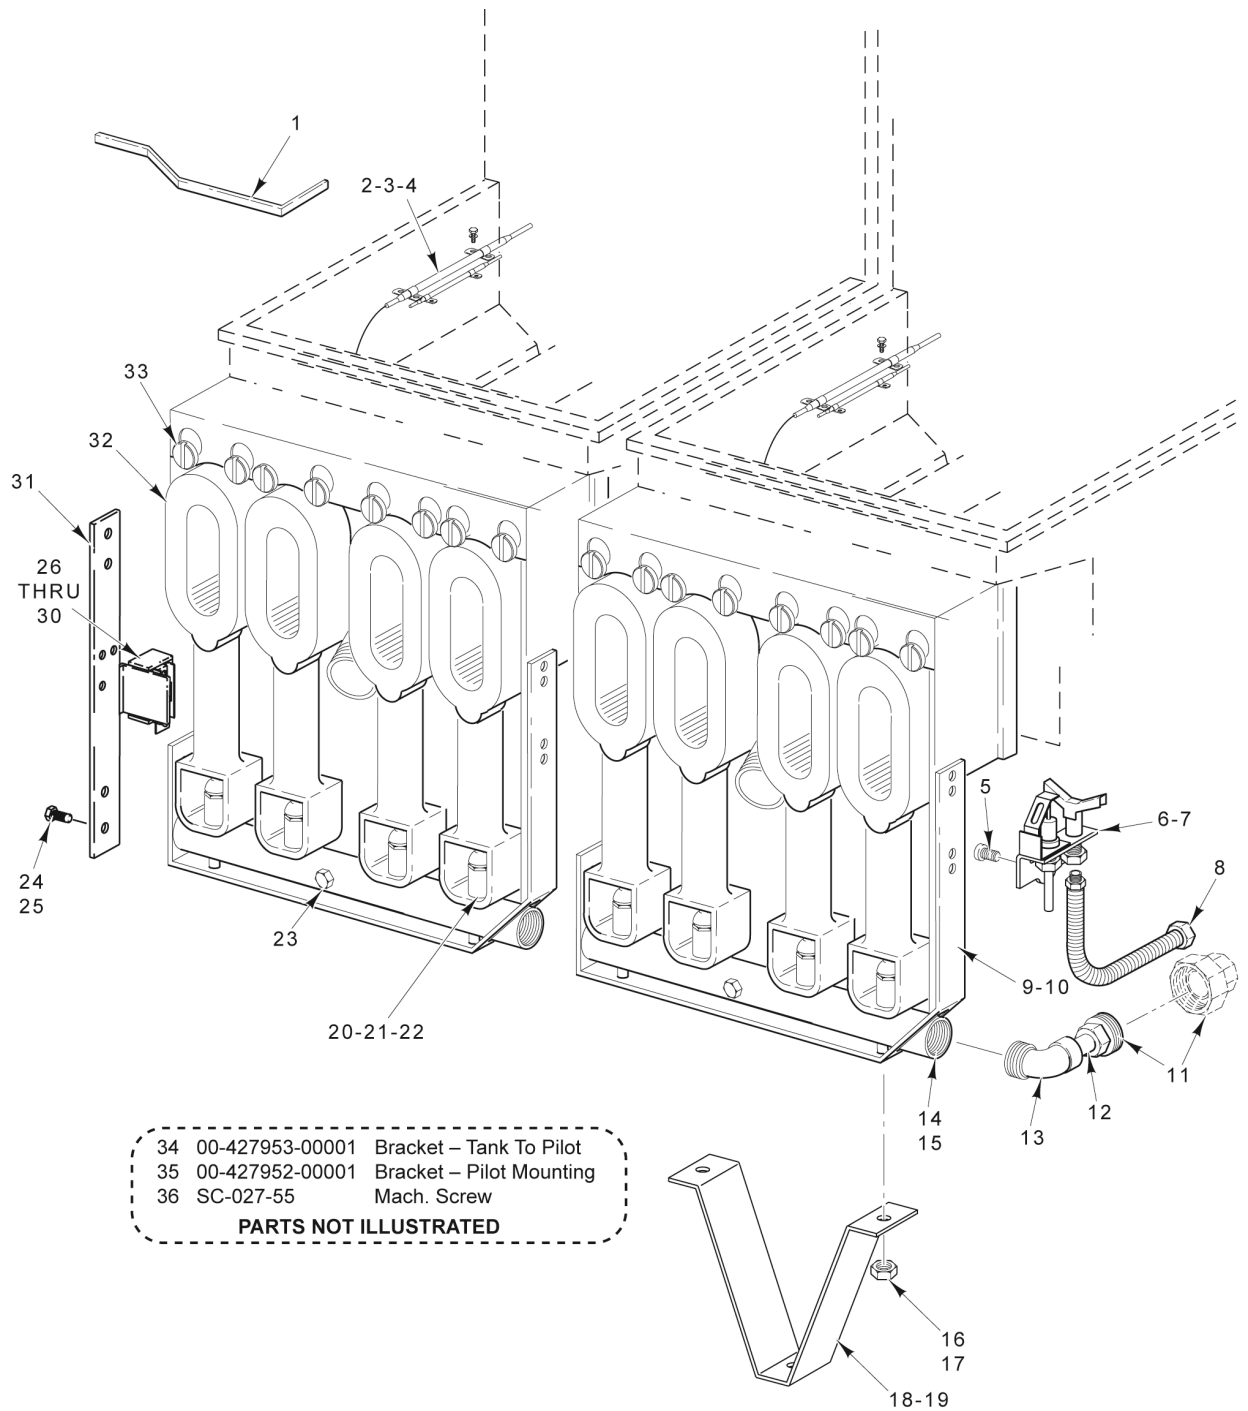

PL-59246

BURNER COMPONENTS (BATTERY)

BURNER COMPONENTS (BATTERY)

ILLUS.	PART NO.	NAME OF PART	AMT.
PL-PL-59246			
1	00-409300-00005	Rod - Clean-Out.....	1
2	00-402558-00005	Clamp.....	2
3	00-417522-00003	Clip - Capillary.....	2
4	SD-035-02	Self-Tapping Screw 8-18 x 3/8 Hex Washer Hd., Type AB.....	4
5	SC-018-32	Mach. Screw 8-32 x 3/8 Slotted Pan Hd.....	2
6	00-419316-00001	Pilot (Nat. Gas) (W/Electronic Ignition).....	1
7	00-419316-00002	Pilot (L.P. Gas) (W/Electronic Ignition).....	1
8	00-426505-00023	Tube - Flex 1/4 O.D. x 23 In. Lg.....	1
9	00-418211-00001	Hanger - Manifold (2G4, 3G4, 4G4, & 2XG4).....	1
10	00-418317-00001	Hanger - Manifold (5 Tube) (2G6, 2G8, 3G6, 3G8, 4G6, 4G8, 2XG6, & 2XG8).....	1
11	FP-022-11	Union - Pipe.....	AR
12	FP-059-01	Pipe 1/2 x 1 3/4 TBE.....	1
13	FP-086-74	Elbow - Street 1/2 x 90 Deg. (Brass).....	1
14	00-418212-00001	Manifold - Burner (2G4, 3G4, 4G4, & 2XG4).....	1
15	00-418318-00001	Manifold - Burner (2G6, 2G8, 3G6, 3G8, 4G6, 4G8, 2XG6, & 2XG8).....	1
16	NS-047-72	Lock Nut 1/4-20.....	2
17	NS-046-52	Nut Assy. 1/4-20 Hex.....	2
18	00-420561-00001	Bracket - Support (3G4 & 4G4).....	1
19	00-420562-00001	Bracket - Support (3G6, 3G8, 4G6, & 4G8).....	1
20	00-010901-00039	Orifice - Spud (NAT Gas) (Sea Level - 2000 Ft.).....	AR
21	00-010901-00052	Orifice - Spud (LP Gas) (Sea Level -3499 Ft.).....	AR
22	00-410695-00001	Extension - Orifice.....	AR
23	FP-085-53	Pipe Plug 1/8.....	1
24	SD-037-70	Self-Tapping Screw 1/4-20 x 1/2 Hex Washer Hd., Type TT.....	AR
25	NS-046-52	Nut Assy. 1/4-20 Hex.....	AR
26	00-419548	Bracket - Hi-Limit.....	1
27	SD-037-70	Self-Tapping Screw 1/4-20 x 1/2 Hex Washer Hd., Type TT.....	4
28	NS-046-52	Nut Assy. 1/4-20 Hex.....	4
29	SD-036-80	Self-Tapping Screw 8-32 x 3/8 Hex Washer Hd., Type TT.....	2
30	00-410840-00002	Box - Control With Stuffing.....	1
31	00-417714-00001	Extension - Hanger.....	1
33	00-410681-00001	Burner.....	AR
34	00-428035-00001	Bolt - Shoulder.....	AR
35	00-427953-00001	Bracket - Tank To Pilot.....	1
36	00-427952-00001	Bracket - Pilot Mounting.....	1
37	SC-027-55	Mach. Screw 10-32 x 1/4 Slotted Rd. Hd. (Brass).....	2