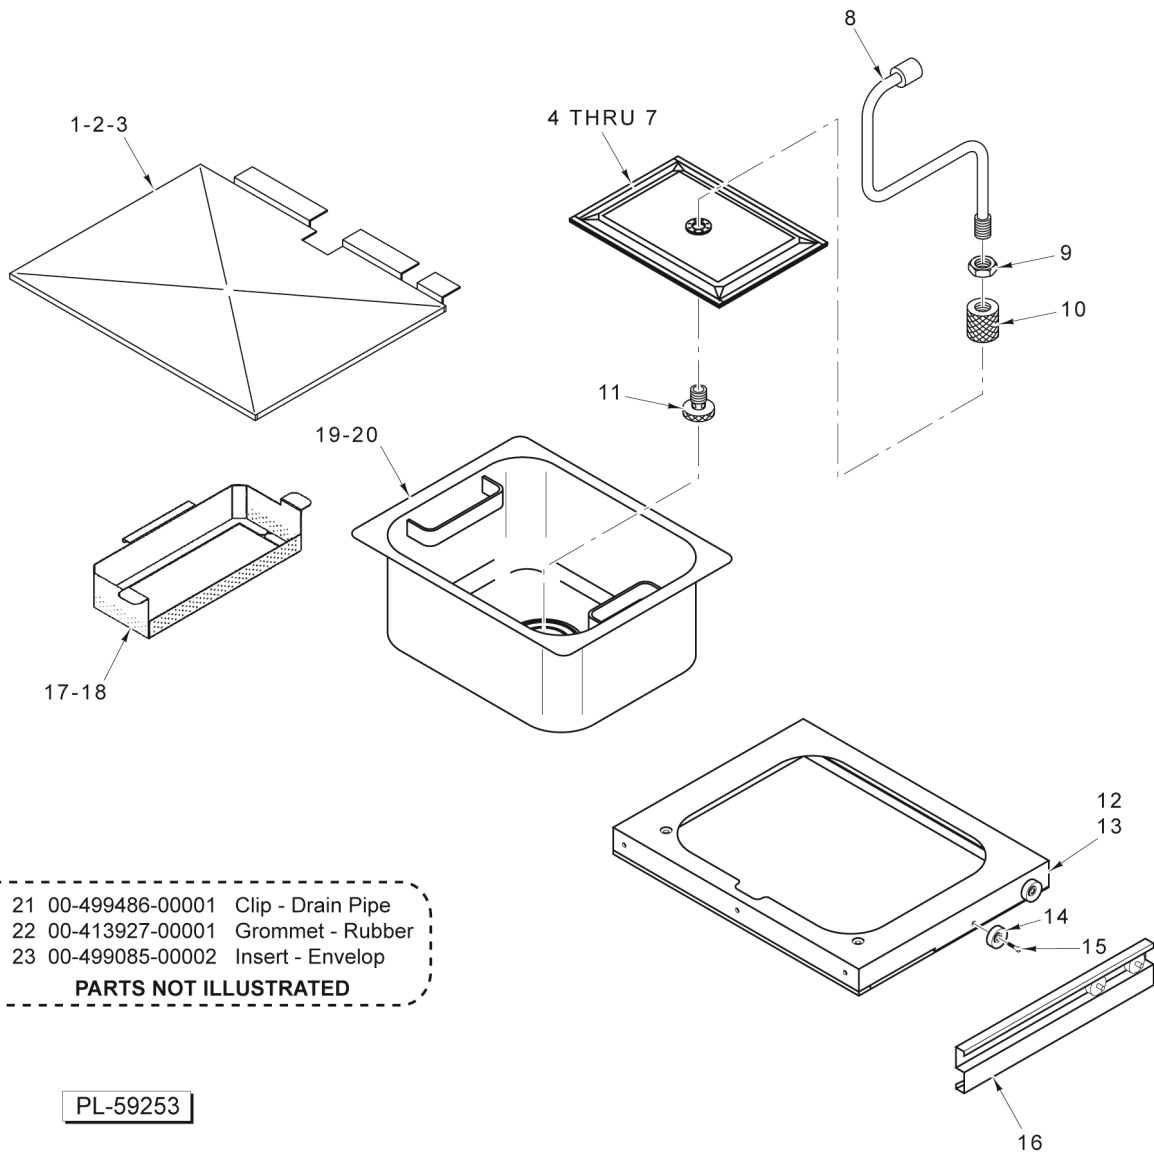

FILTER ASSEMBLY

FILTER ASSEMBLY

ILLUS.	PART NO.	NAME OF PART	AMT.
PL-59253			
1	00-428677-00001	Splash Guard (G4 Series).....	1
2	00-428678-00001	Splash Guard (G6 Series).....	1
3	00-428911-00001	Splash Guard (G8 Series).....	1
4	00-499087-00001	Screen - Fine Mesh Filter (Metal).....	1
5	00-499085-00001	Insert - Filter Screen.....	1
6	00-499086-00001	Filter - Envelope (17.25 x 12.5).....	1
7	00-499089-00001	Clip - Filter.....	1
8	00-499081-000G3	Tube - Suction.....	1
9	NS-017-49	Jam Nut.....	1
10	00-499083-00002	Coupling.....	1
11	00-499084-00002	Knob.....	1
12	00-428180-000G4	Drawer Assy. (G4 Series) (Incls. Item 16).....	1
13	00-428180-000G5	Drawer Assy. (G6 & G8 Series) (Incls. Items 14, 15, & 16).....	1
14	00-426600-00002	Bearing - Roller.....	2
15	00-426600-00003	Screw 1/4-20.....	2
16	00-426600-000G1	Roller Guide Assy.....	1
17	00-426606-000G4	Basket - Scrap (G4 Series).....	1
18	00-426606-000G6	Basket - Scrap (G6 & G8 Series).....	1
19	00-497374-000G1	Vessel Assy. (G4 Series).....	1
20	00-497374-000G2	Vessel Assy. (G6 & G8 Series).....	1
21	00-499486-00001	Clip - Drain Pipe.....	1
22	00-413927-00001	Grommet - Rubber.....	1
23	00-499085-00002	Insert - Fabric Envelope (11 x 15 In.).....	1