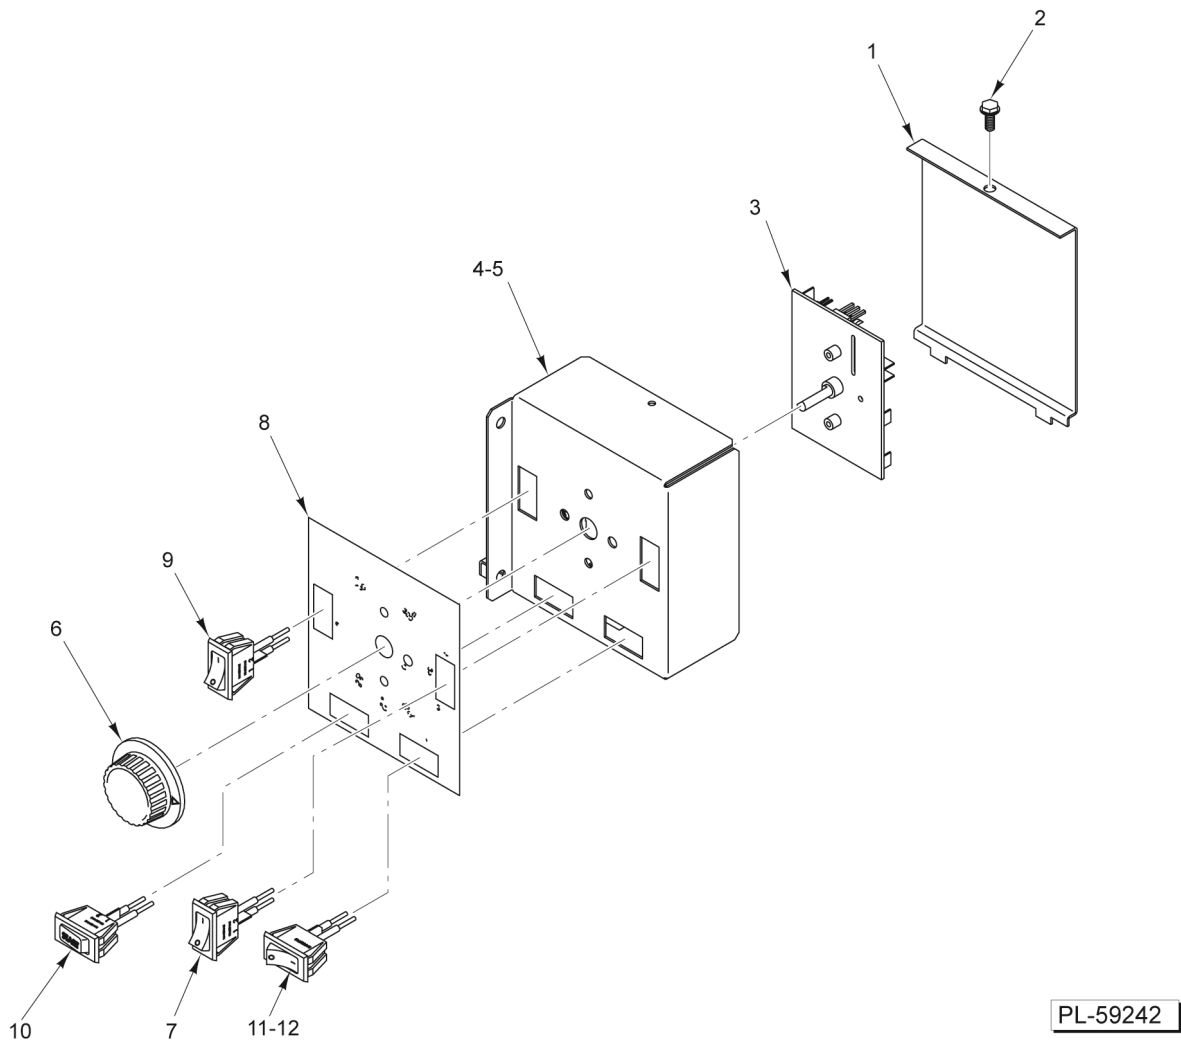

**CATALOG OF
REPLACEMENT
PARTS**

**GRA, GRAF, GRBD, & GRBDF
SERIES GAS FRYER**

Table of Contents

5	CONTROL BOX
7	POWER SUPPLY BOX
9	BODY UNIT (STAND-ALONE)
11	BODY UNIT (BATTERY)
15	BURNER COMPONENTS (STAND-ALONE)
17	BURNER COMPONENTS (BATTERY)
19	GAS VALVE
21	GAS INLET MANIFOLD
23	TANK AND DRAIN (STAND-ALONE)
25	TANK AND DRAIN (BATTERY)
27	OIL RETURN (BATTERY)
29	FILTER ASSEMBLY
31	BASKETLIFT COMPONENTS (OPTIONAL)
33	RECOMMENDED SPARE PARTS LIST

CONTROL BOX

CONTROL BOX

ILLUS.	PART NO.	NAME OF PART	AMT.
PL-PL-59242			
1	00-957822-00001	Cover - Control Box.....	1
2	SD-032-07	Self-Tapping Screw 10-24 x 1/2 Hex Washer Hd., Type TT.....	1
3	00-956926-000G1	Control Assy. - Behind Door (W/no LED's).....	1
4	00-499716-00001	Plate - Control Mounting (LH).....	1
5	00-499716-00002	Plate - Control Mounting (RH) (2G4, 2G6, 2G8, 3G4, 3G6, 3G8, 4G4, 4G6, & 4G8)	1
6	00-411242-00001	Knob.....	1
7	00-427755-000G1	Switch Assy. - Power.....	1
8	00-956827-00002	Overlay.....	1
9	00-427755-000G1	Switch- Rocker S.P.S.T.....	1
10	00-427755-000G2	Switch Assy. (Start).....	1
11	00-427755-000G1	Switch Assy. - Power (Filter).....	1
12	00-426251-00002	Plug - Switch (Non-Filter).....	1

- 22 00-419967-00005 Cord - Power
 23 00-419967-00003 Jumper - Extension
 24 00-428685-000G2 Box - Power Supply
 25 00-428685-000G5 Box - Power Supply
PARTS NOT ILLUSTRATED

PL-59243

POWER SUPPLY BOX

POWER SUPPLY BOX