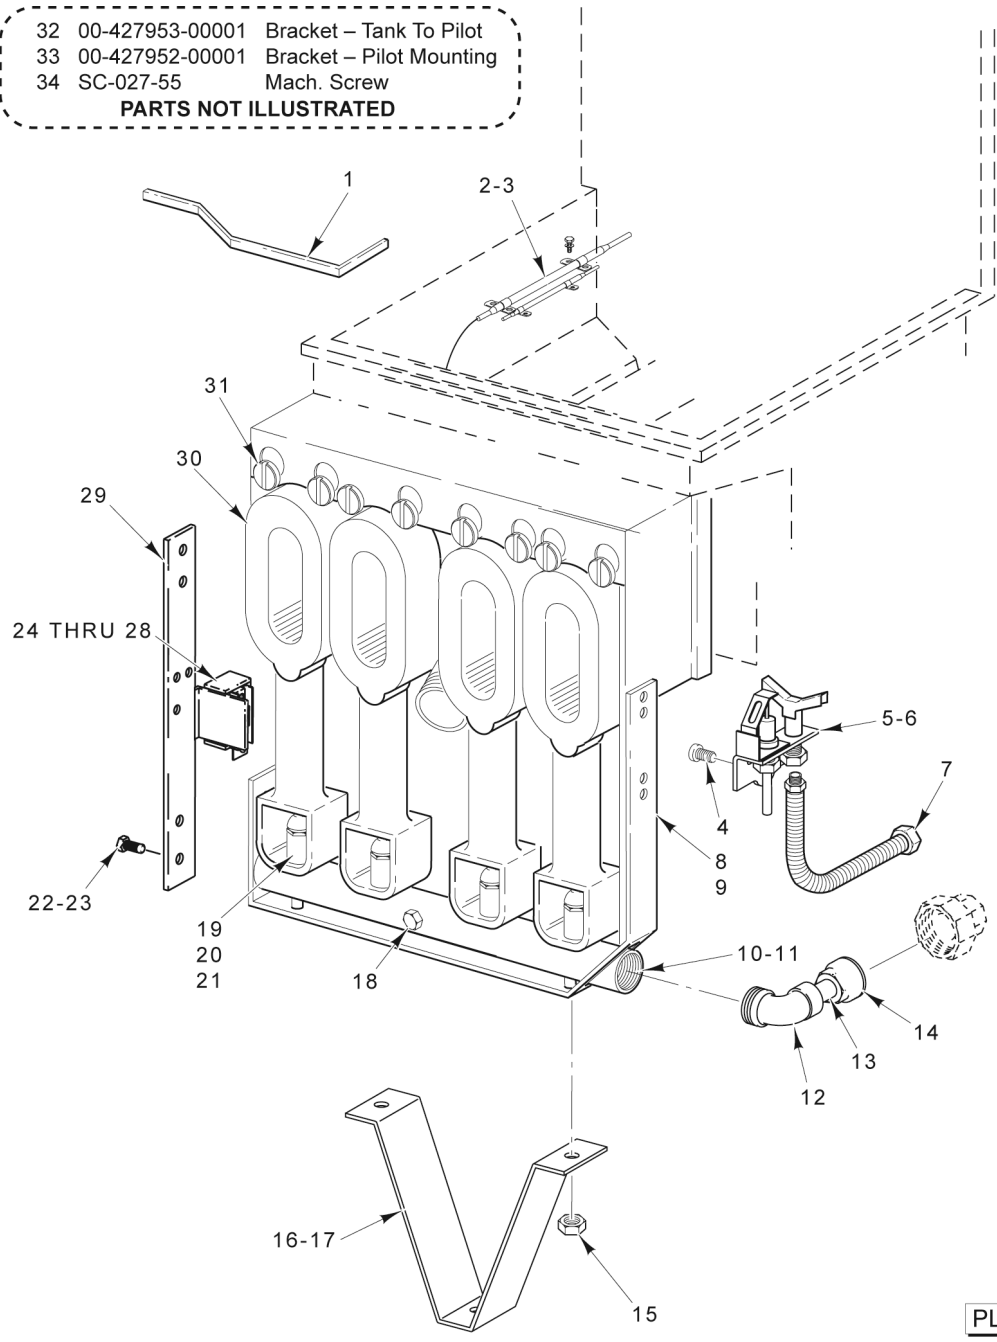

1. 32 00-427953-00001 Bracket – Tank To Pilot
   33 00-427952-00001 Bracket – Pilot Mounting
   34 SC-027-55 Mach. Screw
   PARTS NOT ILLUSTRATED

PL-59245

BURNER COMPONENTS (STAND-ALONE)

BURNER COMPONENTS (STAND-ALONE)

ILLUS.	PART NO.	NAME OF PART	AMT.
	PL-PL-59245		
1	00-409300-00005	Rod - Clean-Out.....	1
2	00-417522-00003	Clip - Capillary.....	2
3	SD-035-02	Self-Tapping Screw 8-18 x 3/8 Hex Washer Hd., Type AB.....	4
4	SC-018-32	Mach. Screw 8-32 x 3/8 Slotted Pan Hd.....	2
5	00-419316-00001	Pilot (Nat. Gas) (W/Electronic Ignition).....	1
6	00-419316-00002	Pilot (L.P. Gas) (W/Electronic Ignition).....	1
7	00-426505-00023	Tube - Flex 1/4 O.D. x 23 In. Lg.....	1
8	00-418211-00001	Hanger - Manifold (1G4).....	1
9	00-418317-00001	Hanger -Manifold (1G6 & 1G8).....	1
10	00-418212-00001	Manifold - Burner (1G4).....	1
11	00-418318-00001	Manifold - Burner (1G6 & 1G8).....	1
12	FP-086-74	Elbow - Pipe 1/2 x 90 Deg.....	1
13	FP-059-01	Pipe 1/2 x 1 3/4 TBE.....	1
14	FP-022-11	Union - Pipe.....	1
15	NS-047-72	Lock Nut 1/4-20.....	2
16	00-420561-00001	Bracket - Support (1G4).....	1
17	00-420562-00001	Bracket - Support (1G6 & 1G8).....	1
18	FP-085-53	Pipe Plug 1/8.....	1
19	00-010901-00039	Orifice - Spud (NAT Gas) (Sea Level - 2000 Ft.).....	AR
20	00-010901-00052	Orifice - Spud (LP Gas) (Sea Level - 3499 Ft.) Orifice - Spud (LP Gas) (Sea Level - 3499 Ft.).....	AR
21	00-410695-00001	Extension - Orifice.....	AR
22	SD-037-70	Self-Tapping Screw 1/4-20 x 1/2 Hex Washer Hd., Type TT.....	AR
23	NS-046-52	Nut Assy. 1/4-20 Hex.....	AR
24	00-419548	Bracket - Hi-Limit.....	1
25	SD-037-70	Self-Tapping Screw 1/4-20 x 1/2 Hex Washer Hd., Type TT.....	4
26	NS-046-52	Nut Assy. 1/4-20 Hex.....	4
27	SD-036-80	Self-Tapping Screw 8-32 x 3/8 Hex Washer Hd., Type TT.....	2
28	00-410840-00002	Box - Control With Stuffing.....	1
29	00-417714-00001	Extension - Hanger.....	1
30	00-410681-00001	Burner.....	AR
31	00-428035-00001	Bolt - Shoulder.....	AR
32	00-427953-00001	Bracket - Tank To Pilot.....	1
33	00-427952-00001	Bracket - Pilot Mounting.....	1
34	SC-027-55	Mach. Screw 10-32 x 1/4 Slotted Rd. Hd. (Brass).....	2