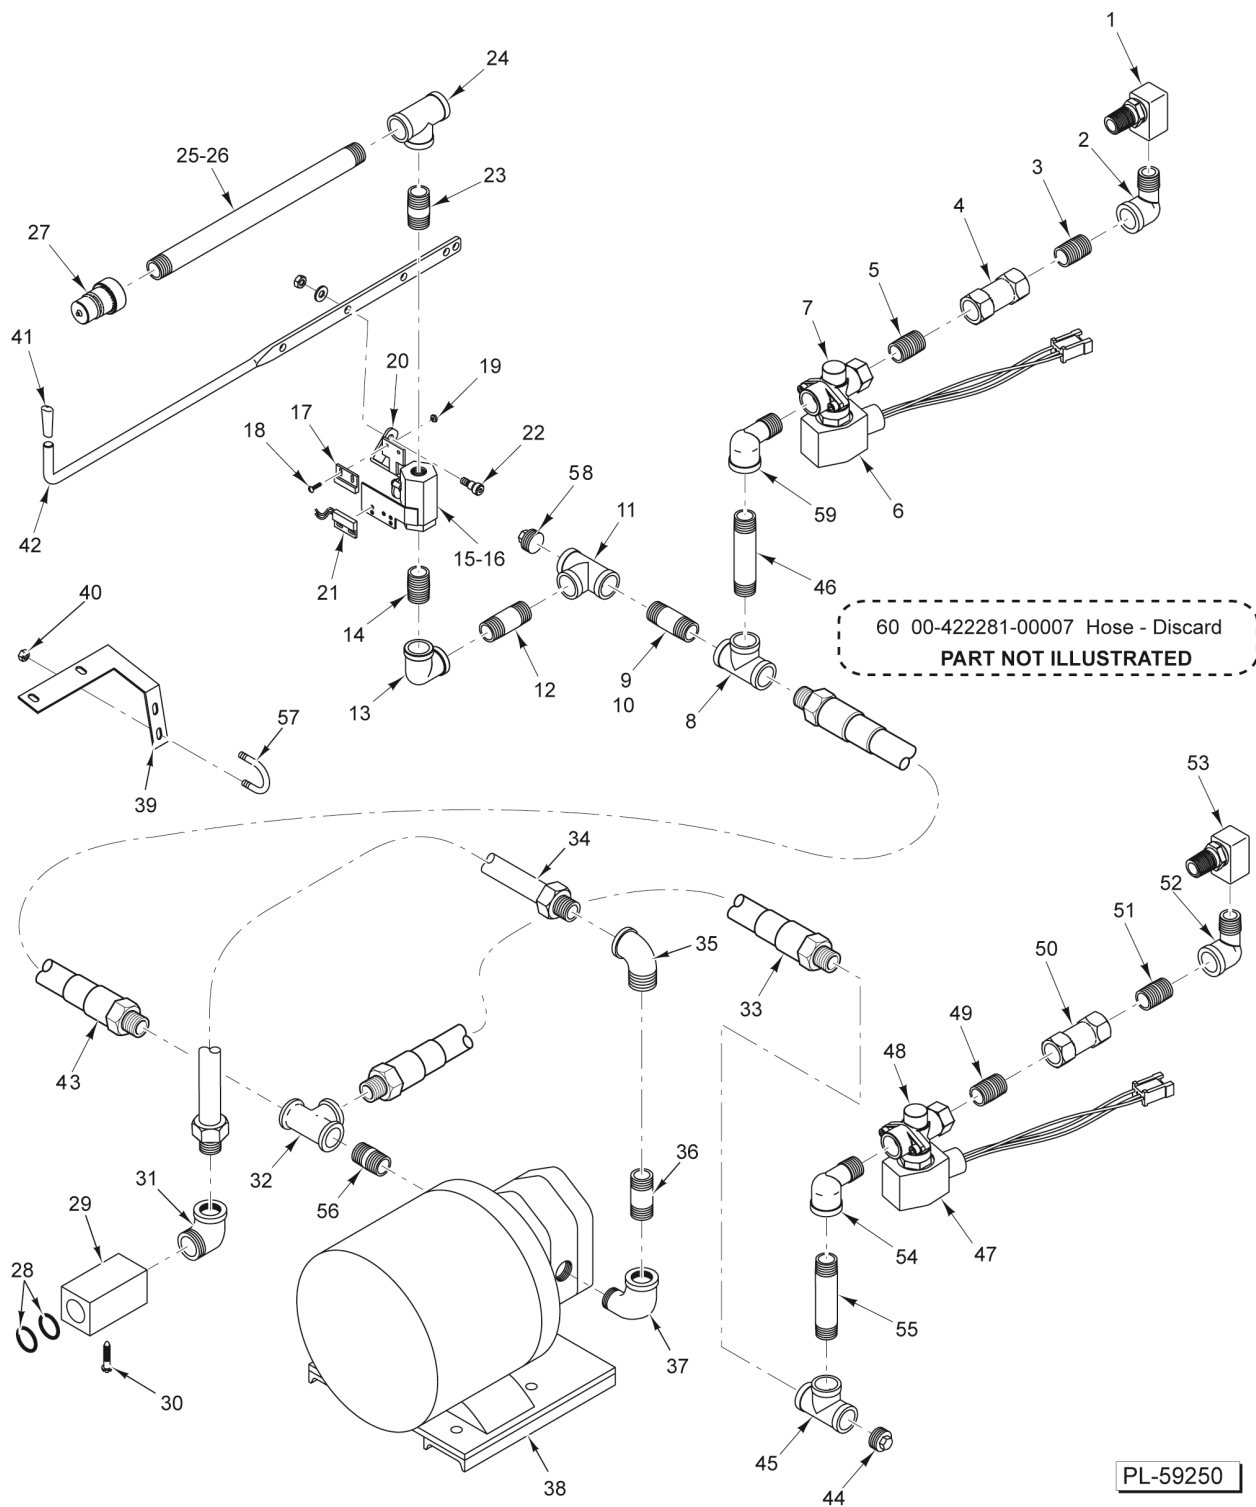

OIL RETURN (BATTERY)

OIL RETURN (BATTERY)

ILLUS.	PART NO.	NAME OF PART	AMT.
PL-PL-59250			
1	00-419251-00001	Fitting - 90 Deg. Swivel.....	1
2	FP-013-17	Elbow - Street 1/2 x 90 Deg.....	1
3	FP-035-91	Pipe 1/2 x 1-1/8 TBE.....	1
4	00-418786-00001	Valve - Check.....	1
5	FP-035-91	Pipe 1/2 x 1-1/8 TBE.....	1
6	00-428691-00002	Valve - Solenoid (120 V.).....	1
7	FP-035-91	Pipe 1/2 x 1-1/8 TBE.....	1
8	FP-019-25	Tee 1/2 x 1/2 x 1/2.....	1
9	FP-035-95	Pipe 1/2 x 2 TBE (2G4, 3G4, 4G4, & 2XG4).....	1
10	FP-059-63	Pipe 1/2 x 6 TBE (2G6, 2G8, 3G6, 3G8, 4G6, 4G8, 2XG6, & 2XG8).....	1
11	FP-019-25	Tee 1/2 x 1/2 x 1/2.....	1
12	FP-035-95	Pipe 1/2 x 2 TBE.....	1
13	FP-077-68	Elbow 1/2 x 90 Deg.....	1
14	FP-035-91	Pipe 1/2 x 1-1/8 TBE.....	1
15	00-428694-000G1	Valve - Discard (LH) (Incls. Items 16 thru 21).....	1
16	00-428753-00001	Valve - Oil Discharge.....	1
17	00-426801-00002	Magnet - Switch Element Head.....	1
18	SC-018-55	Mach. Screw 4-40 x 1/2 Phil. Pan Hd.....	4
19	NS-044-01	Nut Assy. 4-40 KEPS.....	4
20	00-428697-00001	Actuator - Oil Discharge.....	1
21	00-426805-000G2	Switch Assy.....	1
22	SC-116-19	Shoulder Bolt 1/4-20 x 3/4.....	1
23	FP-035-94	Pipe 1/2 x 1-1/2 TBE.....	1
24	FP-019-25	Tee 1/2 x 1/2 x 1/2.....	1
25	FP-036-91	Pipe 1/2 x 9-1/2 TBE (2G4, 2G6, 3G4, 3G6, G4G4, 4G6, 2XG4, & 2XG6).....	1
26	FP-090-81	Pipe 1/2 x 13-1/2 TBE (2G8, 3G8, 4G8, & 2XG8).....	1
27	00-418781-00001	Disconnect - Male.....	1
28	00-426567-00002	O-Ring (Viton).....	2
29	00-426567-00003	Receptacle - Oil Suction.....	1
30	SC-114-01	Mach. Screw 10-32 x 3/8 Hex Washer Hd.....	1
31	FP-013-17	Elbow - Street 1/2 x 90 Deg.....	1
32	FP-019-25	Tee 1/2 x 1/2 x 1/2.....	1
33	00-426602-00001	Tube - Flex (12 In.) (2G4, 3G4, 4G4, 2XG6, & 2XG8).....	1
34	00-426602-00004	Tube - Flex (19 In.).....	1
35	FP-077-68	Elbow 1/2 x 90 Deg.....	1
36	FP-035-95	Pipe 1/2 x 2 TBE.....	1
37	FP-077-68	Elbow 1/2 x 90 Deg.....	1
38	00-417792-00005	Pump Motor Assy. (115 V., 60 Hz.) (8 G.P.M.).....	1
39	00-497087-00001	Bracket - Quick Disconnect (2XG4, 2XG6, & 2XG8).....	2
40	NS-046-52	Nut Assy. 1/4-20 Hex.....	1
41	00-416435-00002	Grip (Yellow).....	1
42	00-428693-00004	Rod - Pull Kleenscreen.....	1
43	00-426602-00001	Tube - Flex (12 In.) (2G4, 3G4, 4G4, 2XG6, & 2XG8).....	1
44	FP-028-14	Pipe - Plug 1/2 Sq. Hd.....	1
45	FP-019-25	Tee 1/2 x 1/2 x 1/2.....	1
46		Pipe.....	1
47	00-428691-00002	Valve - Solenoid (120 V.).....	1
48	FP-035-91	Pipe 1/2 x 1-1/8 TBE.....	1
49	FP-035-91	Pipe 1/2 x 1-1/8 TBE.....	1
50	00-418786-00001	Valve - Check.....	1
51	FP-035-91	Pipe 1/2 x 1-1/8 TBE.....	1
52	FP-013-17	Elbow - Street 1/2 x 90 Deg.....	1
53	00-419251-00001	Fitting - 90 Deg. Swivel.....	1
54		Elbow.....	1
55		Pipe.....	1
56	FP-035-91	Pipe 1/2 x 1-1/8 TBE.....	1
57	00-521820	U-Bolt.....	1
58	FP-028-14	Pipe - Plug 1/2 Sq. Hd.....	1
59		Elbow.....	1
60	00-422281-00007	Hose - Discard (6 Ft.).....	1