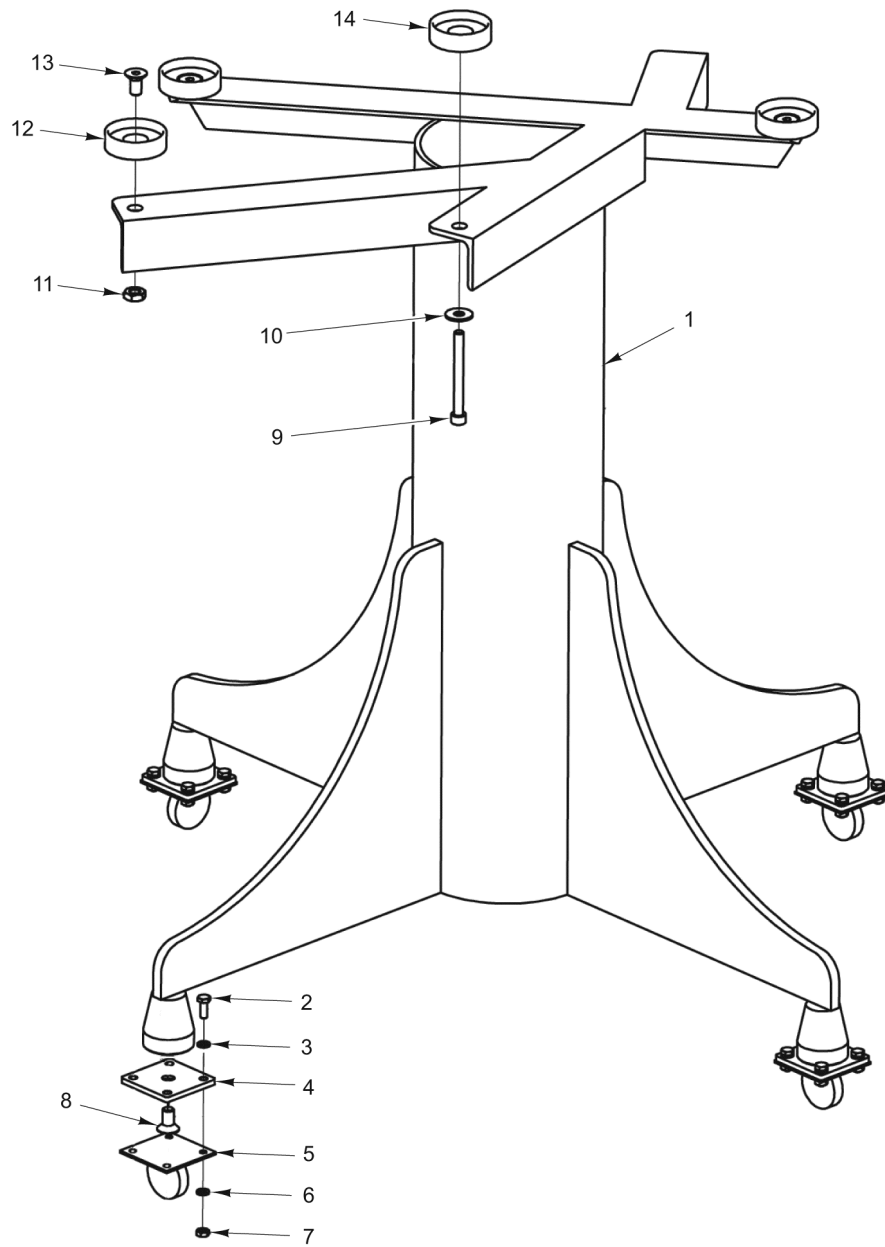

NOTES

PL-59371

THICKNESS REGULATOR

THICKNESS REGULATOR

ILLUS. PL-59371	PART NO.	NAME OF PART	AMT.
1	01-40330M-00201	Sliding Guide.....	1
2	01-40330M-00202	Washer.....	2
3	01-40330M-00203	Screw.....	2
4	01-40330M-00204	Rack Support.....	1
5	01-40330M-00205	Screw.....	2
6	01-40330M-00206	Pin.....	1
7	01-40330M-00207	Spring.....	1
8	01-40330M-00208	Rack Support.....	1
9	01-40330M-00209	Screw.....	1
10	01-40330M-00210	Bearing 626 2RS.....	1
11	01-40330M-00211	Washer.....	1
12	01-40330M-00212	Grub Screw.....	1
13	01-40330M-00213	Feeding Carriage.....	1
14	01-40330M-00214	Felt.....	1
15	01-40330M-00215	Endless Screw.....	1
16	01-40330M-00216	Grub Screw.....	1
17	01-40330M-00217	Screw Guard Tube.....	1
18	01-40330M-00218	Grub Screw.....	1
19	01-40330M-00219	Spacer.....	1
20	01-40330M-00220	Spring.....	1
21	01-40330M-00221	Bushing.....	1
22	01-40330M-00220	Spring.....	1
23	01-40330M-00223	Washer.....	2
24	01-40330M-00224	Screw.....	2
25	01-40330M-00225	Block Table Pin.....	1
26	01-40330M-00226	Carriage Carrier Support.....	1

PL-59405

SLICER BASE

SLICER BASE

ILLUS.	PART NO.	NAME OF PART	AMT.
PL-59405			
1	01-40330M-00574	Base.....	1
2	01-40330M-00575	Screw M6 x 16 (SST).....	16
3	01-40330M-00211	Washer.....	16
4	01-40330M-00576	Plate - Wheel.....	4
5	01-40330M-00577	Wheel.....	4
6	01-40330M-00211	Washer.....	16
7	01-40330M-00578	Nut M6 (SST).....	16
8	01-40330M-00579	Screw M10 x 20.....	4
9	01-40330M-00580	Screw M8 x 70.....	1
10	01-40330M-00581	Washer (SST).....	1
11	01-40330M-00582	Nut M10.....	3
12	01-40330M-00583	Cup - Foot.....	3
13	01-40330M-00579	Screw M10 x 20.....	3
14	01-40330M-00583	Cup - Foot.....	1
	01-40330M-00258	Caster.....	4