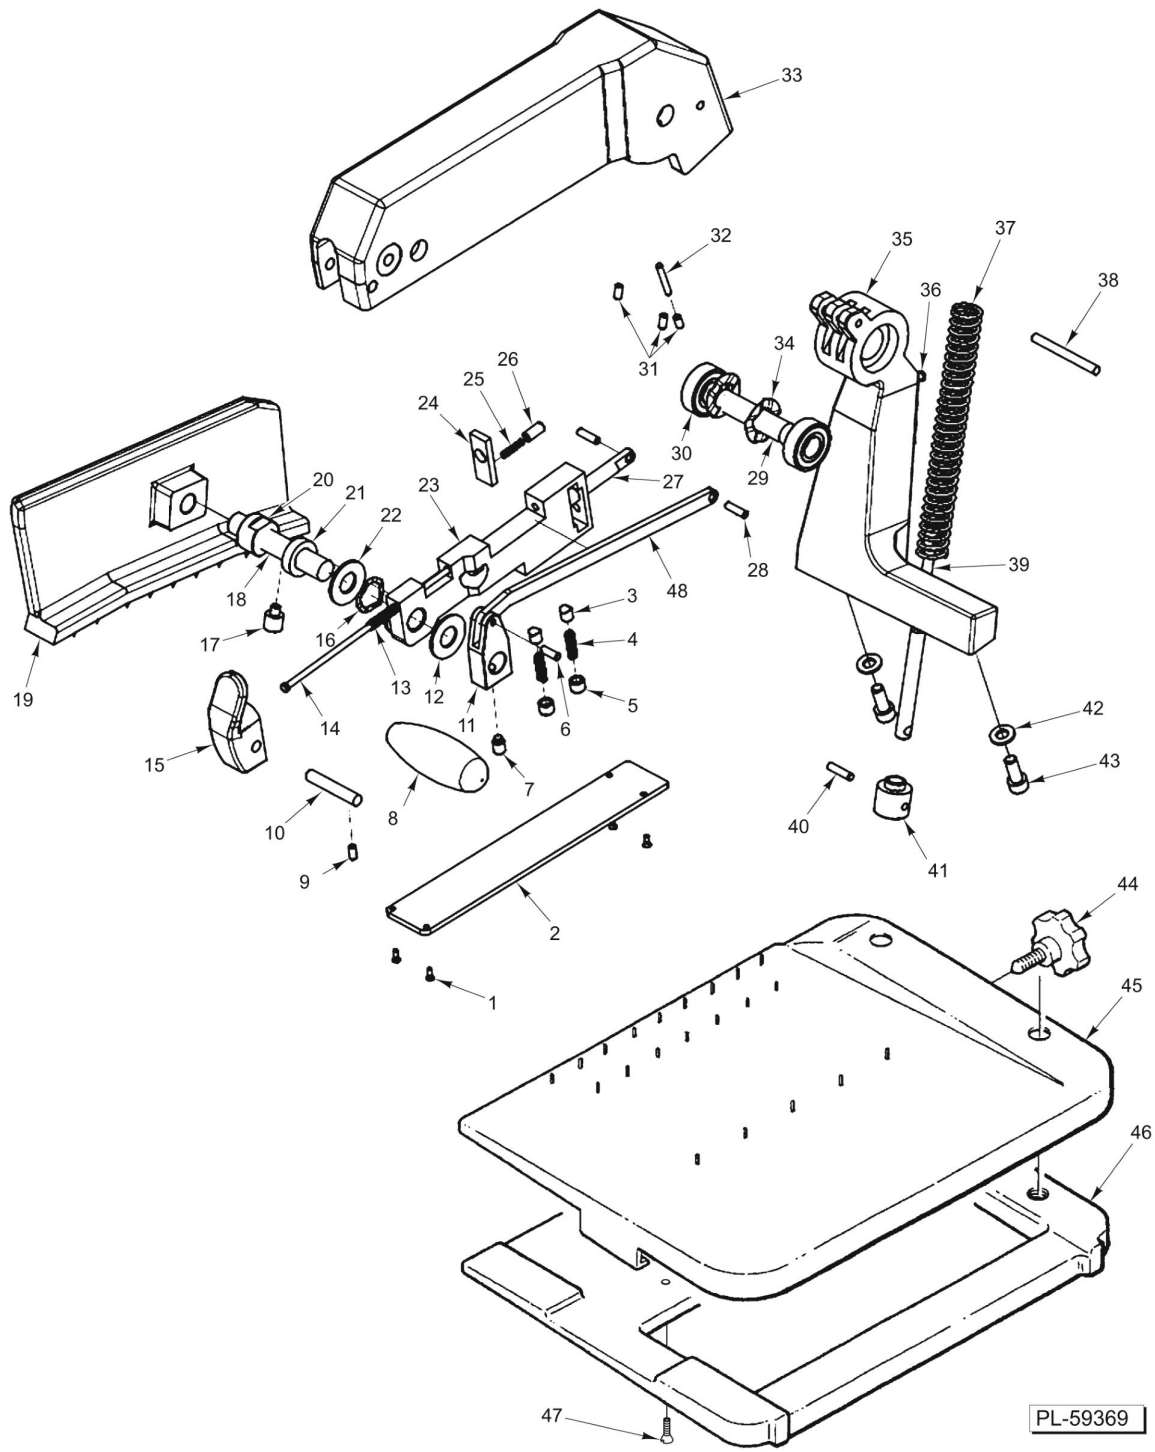

SLIDING PLATE

SLIDING PLATE

ILLUS. PL-59369	PART NO.	NAME OF PART	AMT.
1	01-40330M-00522	Screw.....	4
2	01-40330M-00523	Plate.....	1
3	01-40330M-00099	Tablet - Brass.....	2
4	01-40330M-00100	Spring.....	2
5	01-40330M-00101	NLA - Obsolete--Grub Screw.....	2
6	01-40330M-00527	Pin M5 x 15.....	1
7	01-40330M-00528	Screw.....	1
8	01-40330M-00529	Handle - Black.....	1
9	01-40330M-00218	Grub Screw.....	1
10	01-40330M-00531	Pin M8 x 50.....	1
11	01-40330M-00532	Brake Joint.....	1
12	01-40330M-00533	Washer.....	1
13	01-40330M-00096	Spring.....	1
14	01-40330M-00535	Rod.....	1
15	01-40330M-00536	Lever - Black.....	1
16	01-40330M-00537	Washer.....	1
17	01-40330M-00538	Pin - Nylon.....	1
18	01-40330M-00539	Pin.....	1
19	01-40330M-00540	Handgrip.....	1
20	01-40330M-00541	Bushing.....	1
21	01-40330M-00542	Spacer.....	2
22	01-40330M-00543	Washer.....	2
23	01-40330M-00544	Body - Brake.....	1
24	01-40330M-00545	Plate - Brake.....	1
25	01-40330M-00103	Spring.....	1
26	01-40330M-00104	NLA - Obsolete--Grub Screw.....	1
27	01-40330M-00548	Rod.....	1
28	01-40330M-00112	Pin 5 x 18.....	2
29	01-40330M-00550	Pin - Handgrip.....	1
30	01-40330M-00551	Bearing.....	2
31	01-40330M-00218	Grub Screw.....	3
32	01-40330M-00553	Pin.....	1
33	01-40330M-00554	Body - Handgrip.....	1
34	01-40330M-00555	Washer.....	2
35	01-40330M-00556	Support - Handgrip.....	1
36	01-40330M-00180	Tap - Plastic.....	1
37	01-40330M-00558	Spring.....	1
38	01-40330M-00559	Pin (SST).....	1
39	01-40330M-00560	Rod - Spring.....	1
40	01-40330M-00561	Pin.....	1
41	01-40330M-00562	Spacer.....	1
42	01-40330M-00186	Washer.....	2
43	01-40330M-00564	Screw M8 x 25 (SST).....	2
44	01-40330M-00124	Knob - Fixing Plate.....	1
45	01-40330M-00123	Cover - Plate (SST).....	1
46	01-40330M-00567	Plate - Aluminum.....	1
47	01-40330M-00081	Screw M5 x 10 (SST).....	1
48	01-40330M-00568	Rod - joint.....	AR