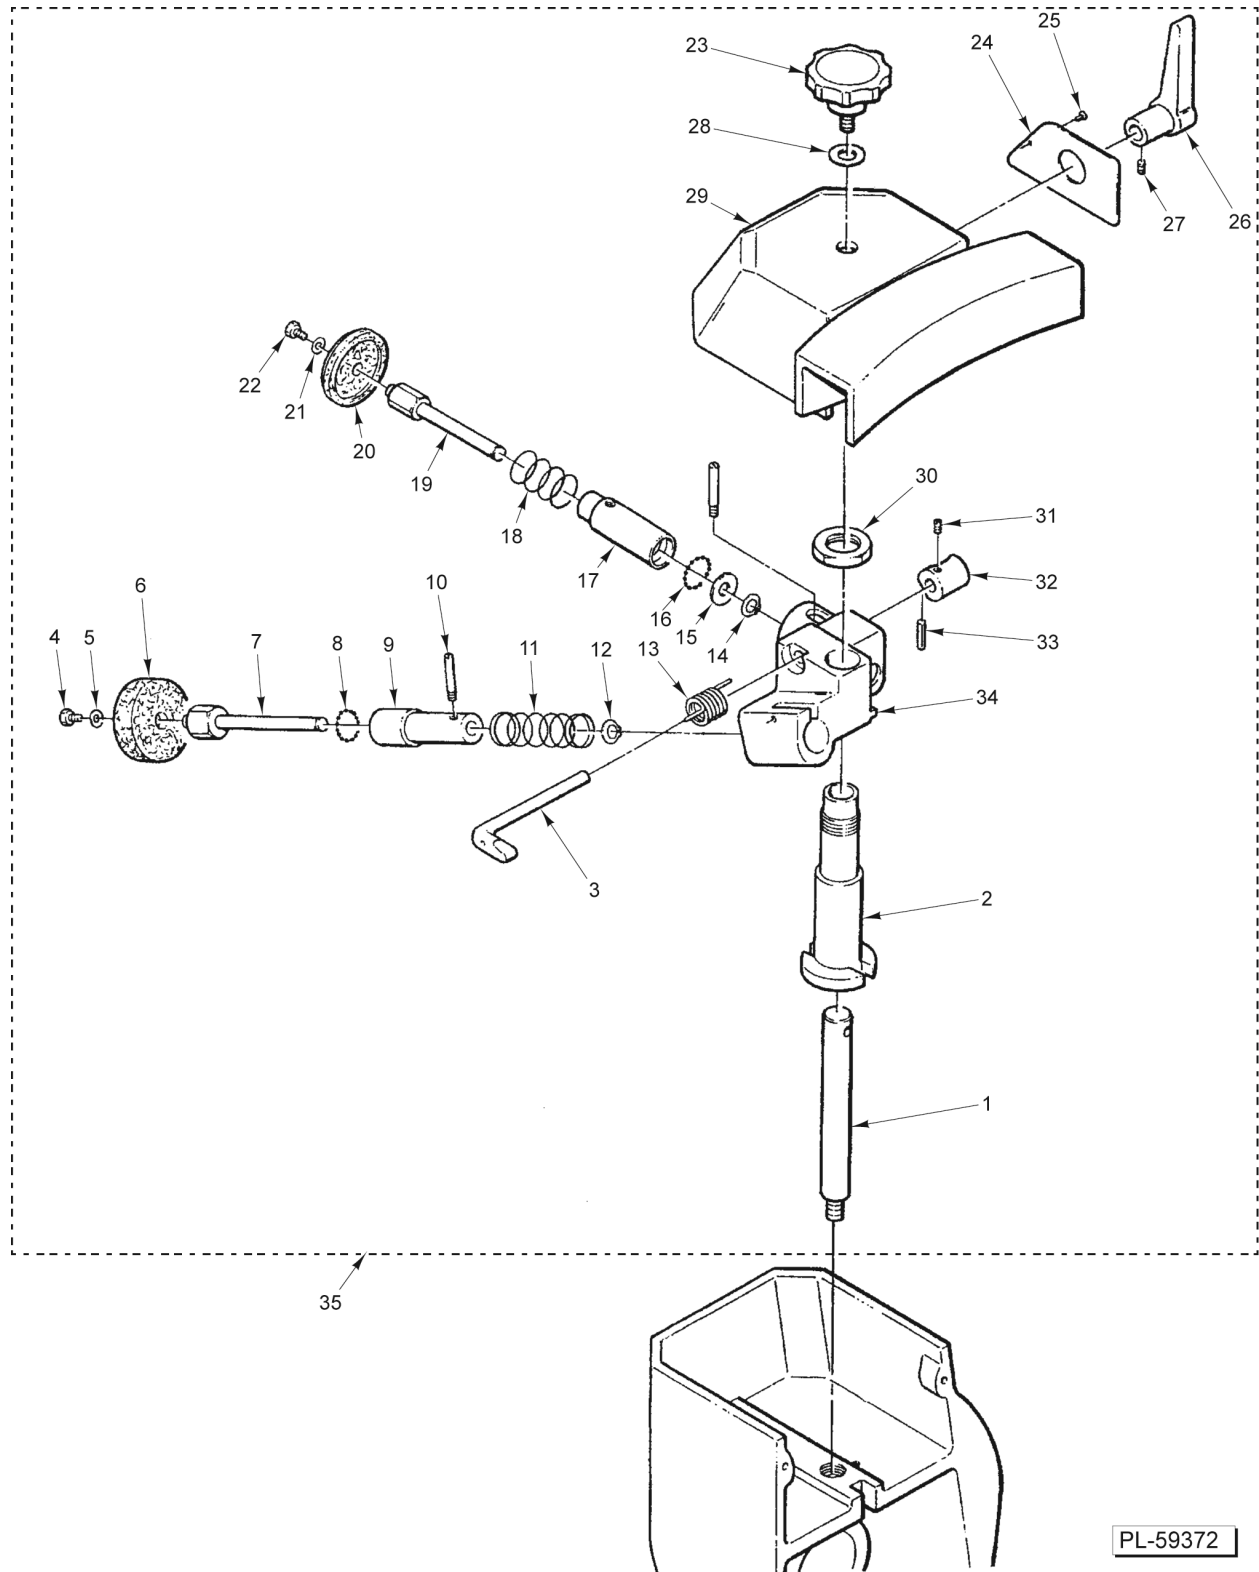

NOTES

PL-59371

THICKNESS REGULATOR

THICKNESS REGULATOR

ILLUS. PL-59371	PART NO.	NAME OF PART	AMT.
1	01-40330M-00201	Sliding Guide.....	1
2	01-40330M-00202	Washer.....	2
3	01-40330M-00203	Screw.....	2
4	01-40330M-00204	Rack Support.....	1
5	01-40330M-00205	Screw.....	2
6	01-40330M-00206	Pin.....	1
7	01-40330M-00207	Spring.....	1
8	01-40330M-00208	Rack Support.....	1
9	01-40330M-00209	Screw.....	1
10	01-40330M-00210	Bearing 626 2RS.....	1
11	01-40330M-00211	Washer.....	1
12	01-40330M-00212	Grub Screw.....	1
13	01-40330M-00213	Feeding Carriage.....	1
14	01-40330M-00214	Felt.....	1
15	01-40330M-00215	Endless Screw.....	1
16	01-40330M-00216	Grub Screw.....	1
17	01-40330M-00217	Screw Guard Tube.....	1
18	01-40330M-00218	Grub Screw.....	1
19	01-40330M-00219	Spacer.....	1
20	01-40330M-00220	Spring.....	1
21	01-40330M-00221	Bushing.....	1
22	01-40330M-00220	Spring.....	1
23	01-40330M-00223	Washer.....	2
24	01-40330M-00224	Screw.....	2
25	01-40330M-00225	Block Table Pin.....	1
26	01-40330M-00226	Carriage Carrier Support.....	1

PL-59405

SLICER BASE

SLICER BASE

ILLUS.	PART NO.	NAME OF PART	AMT.
PL-59405			
1	01-40330M-00574	Base.....	1
2	01-40330M-00575	Screw M6 x 16 (SST).....	16
3	01-40330M-00211	Washer.....	16
4	01-40330M-00576	Plate - Wheel.....	4
5	01-40330M-00577	Wheel.....	4
6	01-40330M-00211	Washer.....	16
7	01-40330M-00578	Nut M6 (SST).....	16
8	01-40330M-00579	Screw M10 x 20.....	4
9	01-40330M-00580	Screw M8 x 70.....	1
10	01-40330M-00581	Washer (SST).....	1
11	01-40330M-00582	Nut M10.....	3
12	01-40330M-00583	Cup - Foot.....	3
13	01-40330M-00579	Screw M10 x 20.....	3
14	01-40330M-00583	Cup - Foot.....	1
	01-40330M-00258	Caster.....	4