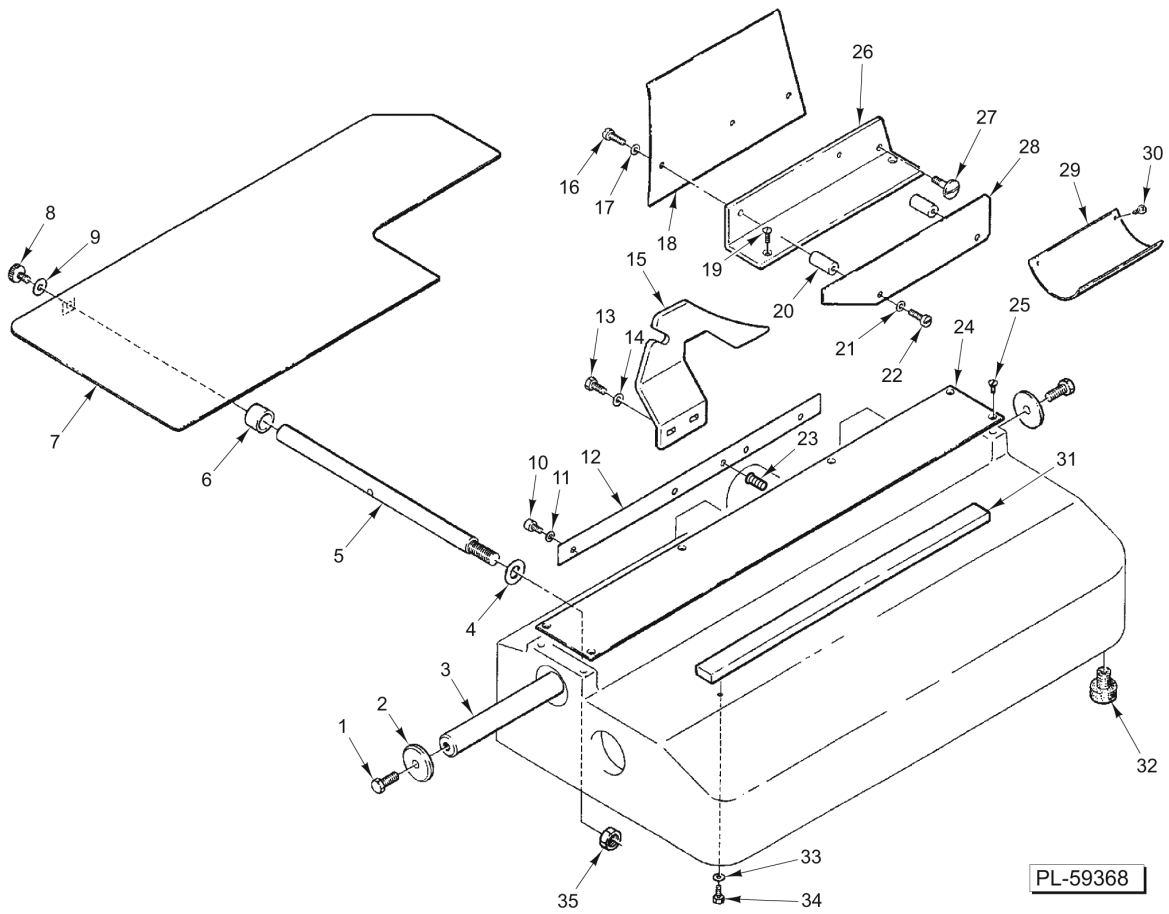

GUARDS

GUARDS

ILLUS. PL-59368	PART NO.	NAME OF PART	AMT.
1	01-40330M-00062	Screw.....	2
2	01-40330M-00063	Washer.....	2
3	01-40330M-00091	Bar.....	1
4	01-40330M-00064	Washer.....	1
5	01-40330M-00065	Pin.....	1
6	01-40330M-00066	Rubber Tube.....	1
7	01-40330M-00067	Tray.....	1
8	01-40330M-00069	Knob.....	1
9	01-40330M-00068	Washer.....	1
10	01-40330M-00073	Screw.....	3
11	01-40330M-00074	Washer.....	3
12	01-40330M-00075	Guard.....	1
13	01-40330M-00070	Screw.....	2
14	01-40330M-00071	Washer.....	2
15	01-40330M-00072	Shoe.....	1
16	01-40330M-00078	Screw.....	2
17	01-40330M-00074	Washer.....	1
18	01-40330M-00079	Chain Guard.....	1
19	01-40330M-00081	Screw M5 x 10 (SST).....	2
20	01-40330M-00082	Spacer.....	2
21	01-40330M-00074	Washer.....	2
22	01-40330M-00073	Screw.....	2
23	01-40330M-00503	Insert.....	2
24	01-40330M-00077	Rear Cover.....	1
25	01-40330M-00076	Screw.....	6
26	01-40330M-00080	Guard.....	1
27	01-40330M-00083	Screw.....	1
28	01-40330M-00084	Guard.....	1
29	01-40330M-00086	Gear Guard.....	1
30	01-40330M-00085	Screw.....	2
31	01-40330M-00092	Square Bar.....	1
32	01-40330M-00087	Rubber Foot.....	4
33	01-40330M-00090	Washer.....	2
34	01-40330M-00089	Screw.....	2
35	01-40330M-00002	Nut.....	1