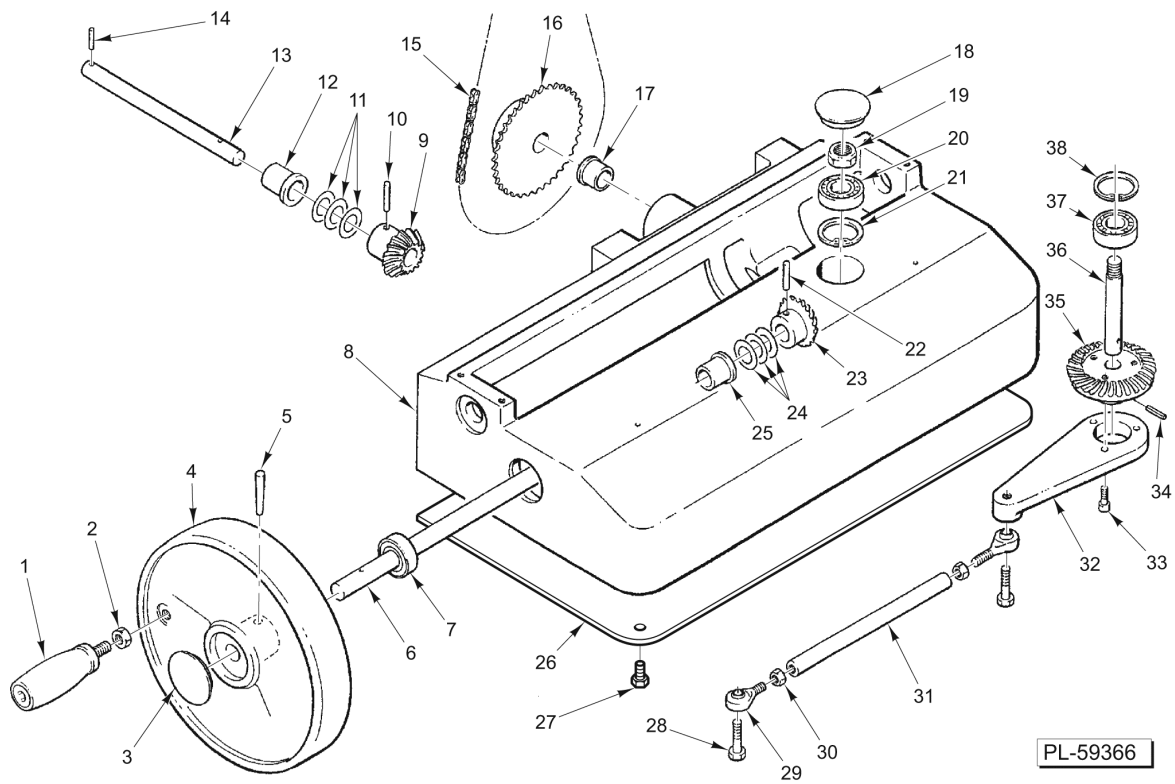

**CATALOG OF
REPLACEMENT
PARTS**

MODEL 330M SLICER

Table of Contents

5	BASE
7	TRANSMISSION
9	GUARDS
11	SLIDING PLATE
13	CARRIAGE
17	THICKNESS REGULATOR
19	SHARPENER
21	SLICER BASE

PL-59366

BASE

BASE

ILLUS.	PART NO.	NAME OF PART	AMT.
1	01-40330M-00001	Handle.....	1
2	01-40330M-00002	Nut.....	1
3	01-40330M-00003	Cover - Fly-Wheel.....	1
4	01-40330M-00004	Fly-Wheel.....	1
5	01-40330M-00005	Conic Pin.....	1
6	01-40330M-00007	Rod.....	1
7	01-40330M-00006	Bearing 6204.....	1
8	01-40330M-00008	Case.....	1
9	01-40330M-00013	Gear.....	1
10	01-40330M-00009	Springy Pin.....	1
11	01-40330M-00012	Ring.....	1
12	01-40330M-00011	Bushing 20 28 35.....	AR
13	01-40330M-00010	Shaft.....	1
14	01-40330M-00009	Springy Pin.....	1
15	01-40330M-00014	Chain.....	1
16	01-40330M-00015	Sprocket.....	1
17	01-40330M-00011	Bushing 20 28 35.....	1
18	01-40330M-00003	Cover - Fly-Wheel.....	1
19	01-40330M-00016	Nut.....	1
20	01-40330M-00017	Bearing 32004.....	1
21	01-40330M-00018	Circlip.....	1
22	01-40330M-00009	Springy Pin.....	1
23	01-40330M-00013	Gear.....	1
24	01-40330M-00012	Ring.....	1
25	01-40330M-00011	Bushing 20 28 35.....	1
26	01-40330M-00501	Plate.....	1
27	01-40330M-00137	Screw M4 x 8 (SST).....	1
28	01-40330M-00024	Screw.....	1
29	01-40330M-00027	Joint Ball.....	1
30	01-40330M-00025	Nut.....	1
31	01-40330M-00026	Connecting Rod.....	1
32	01-40330M-00023	Crankwheel.....	1
33	01-40330M-00022	Screw.....	1
34	01-40330M-00009	Springy Pin.....	1
35	01-40330M-00021	Gear.....	1
36	01-40330M-00020	Threaded Shaft.....	1
37	01-40330M-00019	Bearing 6004 2Z.....	1
38	01-40330M-00018	Circlip.....	1