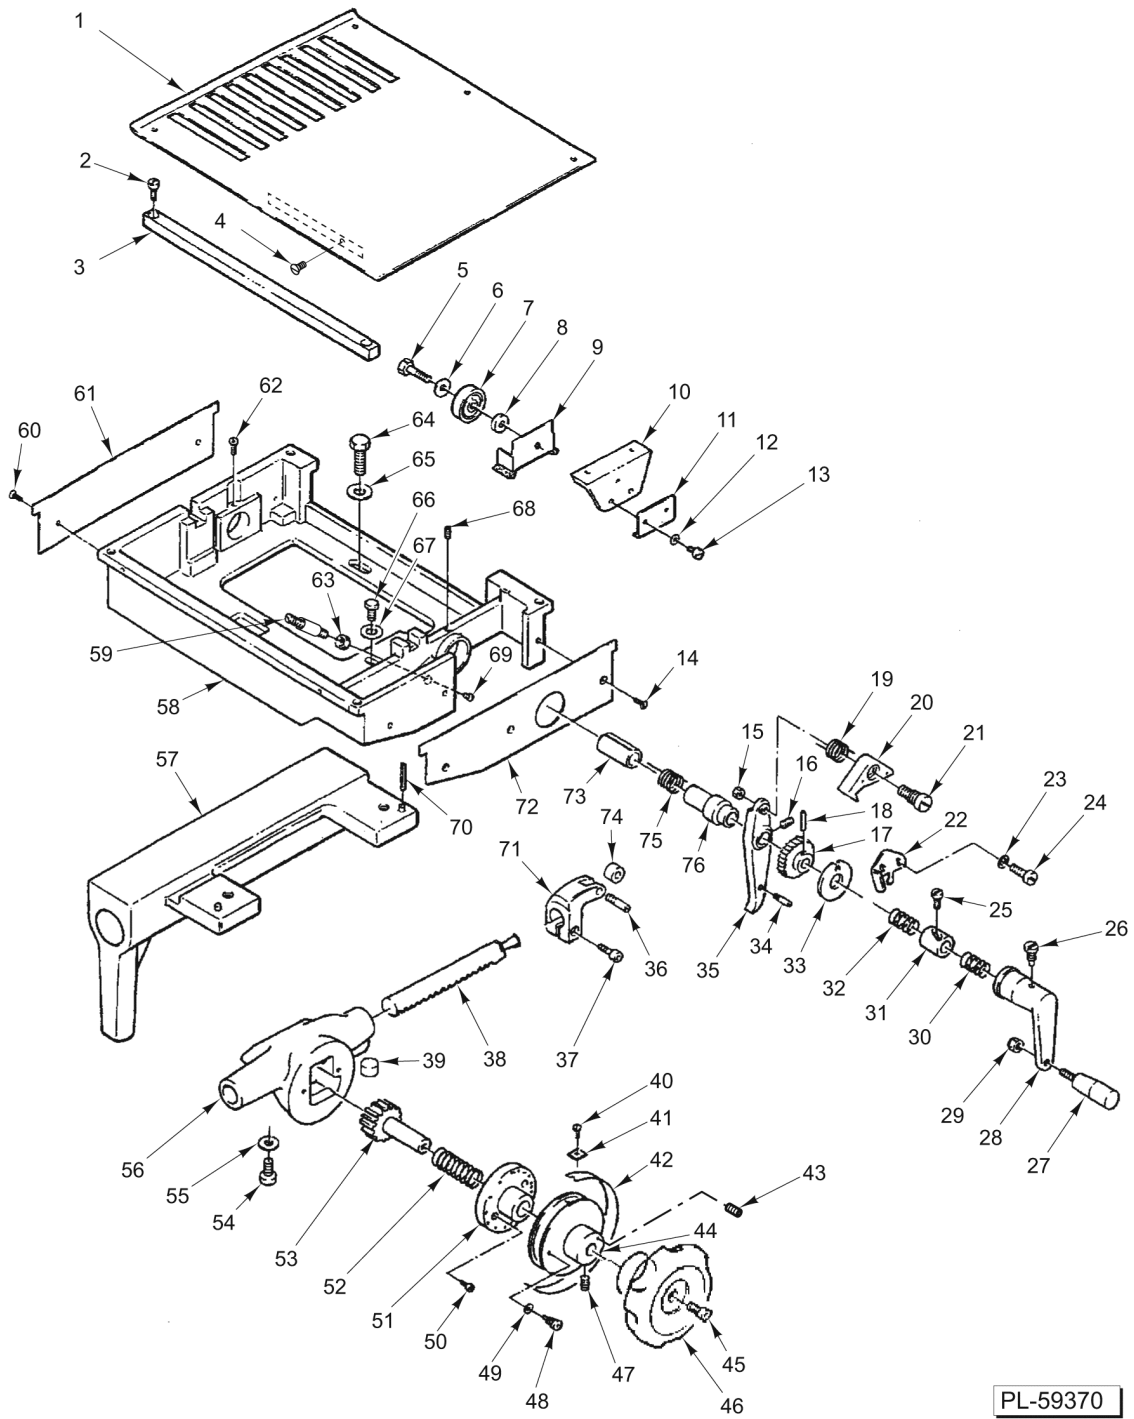

CARRIAGE

CARRIAGE

ILLUS. PL-59370	PART NO.	NAME OF PART	AMT.
1	01-40330M-00569	Plate Cover (SST).....	1
2	01-40330M-00138	Screw.....	2
3	01-40330M-00189	Carriage Bar.....	1
4	01-40330M-00190	Screw.....	5
5	01-40330M-00192	Screw.....	1
6	01-40330M-00193	Washer.....	1
7	01-40330M-00194	Bearing 626ZZ.....	1
8	01-40330M-00195	Washer.....	2
9	01-40330M-00196	Plate Cover (SST).....	1
10	01-40330M-00197	Bearing Support.....	1
11	01-40330M-00198	SS Plate Cover.....	1
12	01-40330M-00200	Washer.....	2
13	01-40330M-00199	Screw M5 x 6 (SST).....	2
14	01-40330M-00137	Screw M4 x 8 (SST).....	3
15	01-40330M-00173	Nut.....	1
16	01-40330M-00171	Grub Screw.....	2
17	01-40330M-00170	Pinion.....	1
18	01-40330M-00169	Springy Pin.....	1
19	01-40330M-00167	Spring.....	1
20	01-40330M-00166	Pawl.....	1
21	01-40330M-00165	Screw.....	1
22	01-40330M-00163	Plate.....	1
23	01-40330M-00162	Washer.....	1
24	01-40330M-00161	Screw.....	1
25	01-40330M-00159	Screw M4 x 6 (SST).....	1
26	01-40330M-00156	Screw.....	1
27	01-40330M-00153	Advancement Handle.....	1
28	01-40330M-00154	Advancement Knob.....	1
29	01-40330M-00155	Nut.....	1
30	01-40330M-00157	Spring.....	1
31	01-40330M-00158	Bushing.....	1
32	01-40330M-00160	Spring.....	1
33	01-40330M-00164	Washer.....	1
34	01-40330M-00168	Pin.....	1
35	01-40330M-00172	Lever.....	1
36	01-40330M-00149	Pin.....	1
37	01-40330M-00147	Screw.....	1
38	01-40330M-00146	Rack.....	1
39	01-40330M-00145	Grub Screw.....	1
40	01-40330M-00137	Screw M4 x 8 (SST).....	1
41	01-40330M-00136	Plate.....	1
42	01-40330M-00135	Graduated Badge.....	1
43	01-40330M-00584	Grub Screw.....	1
44	01-40330M-00134	Aluminum Flange Index Head.....	1
45	01-40330M-00570	Screw.....	1
46	01-40330M-00259	Knob.....	1
47	01-40330M-00131	Grub Screw.....	1
48	01-40330M-00132	Screw.....	1
49	01-40330M-00133	Washer.....	2
50	01-40330M-00138	Screw.....	2
69	01-40330M-00180	Tap - Plastic.....	AR
51	01-40330M-00139	Flange.....	1
52	01-40330M-00140	Spring.....	1
53	01-40330M-00141	Pinion.....	1
54	01-40330M-00142	Screw.....	2