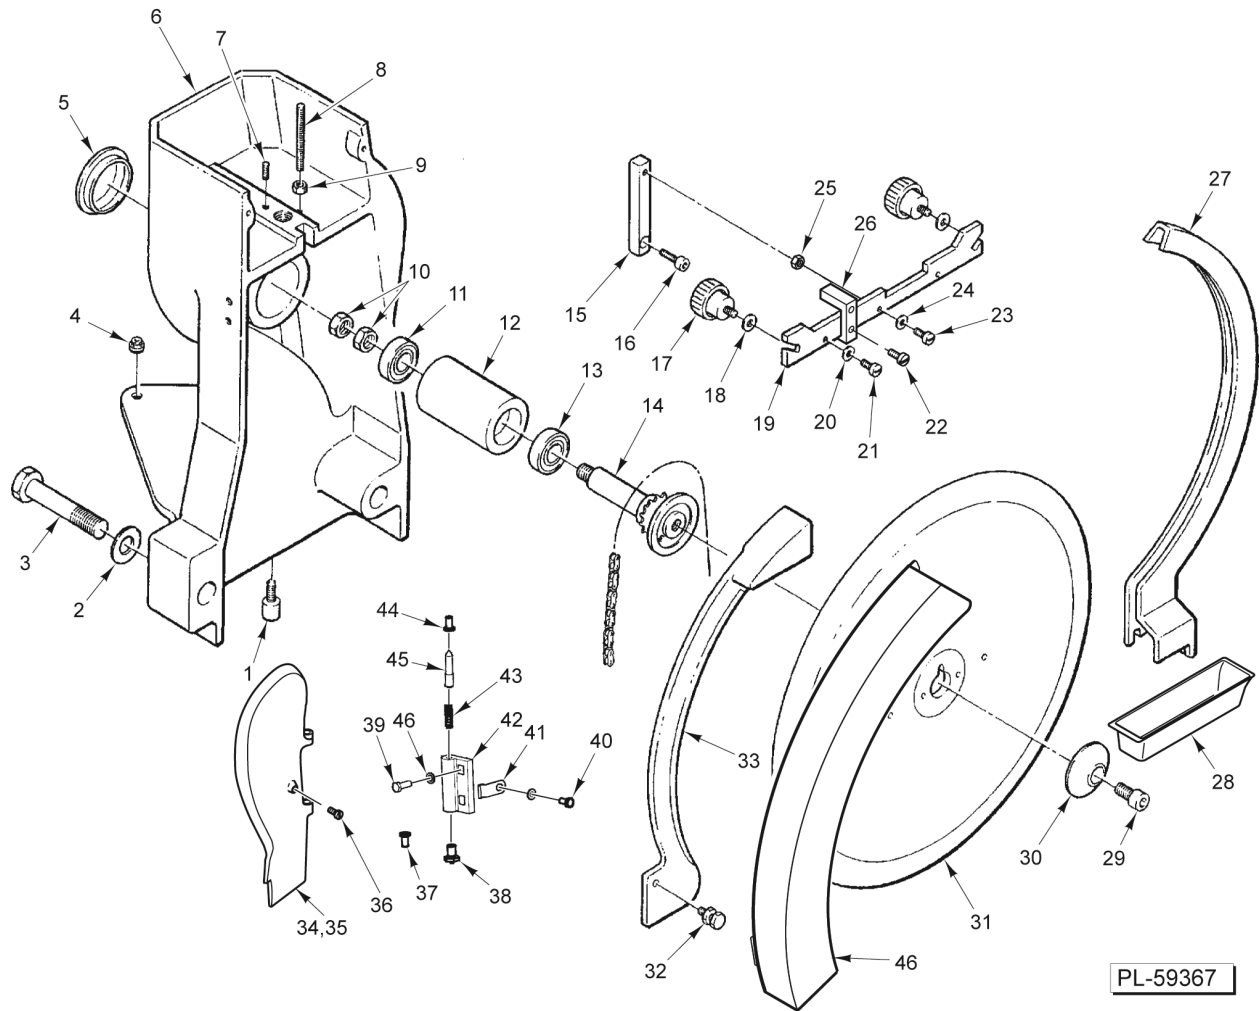

**CATALOG OF
REPLACEMENT
PARTS**

MODEL 330M SLICER

Table of Contents

5	BASE
7	TRANSMISSION
9	GUARDS
11	SLIDING PLATE
13	CARRIAGE
17	THICKNESS REGULATOR
19	SHARPENER
21	SLICER BASE

PL-59366

BASE

BASE

ILLUS.	PART NO.	NAME OF PART	AMT.
1	01-40330M-00001	Handle.....	1
2	01-40330M-00002	Nut.....	1
3	01-40330M-00003	Cover - Fly-Wheel.....	1
4	01-40330M-00004	Fly-Wheel.....	1
5	01-40330M-00005	Conic Pin.....	1
6	01-40330M-00007	Rod.....	1
7	01-40330M-00006	Bearing 6204.....	1
8	01-40330M-00008	Case.....	1
9	01-40330M-00013	Gear.....	1
10	01-40330M-00009	Springy Pin.....	1
11	01-40330M-00012	Ring.....	1
12	01-40330M-00011	Bushing 20 28 35.....	AR
13	01-40330M-00010	Shaft.....	1
14	01-40330M-00009	Springy Pin.....	1
15	01-40330M-00014	Chain.....	1
16	01-40330M-00015	Sprocket.....	1
17	01-40330M-00011	Bushing 20 28 35.....	1
18	01-40330M-00003	Cover - Fly-Wheel.....	1
19	01-40330M-00016	Nut.....	1
20	01-40330M-00017	Bearing 32004.....	1
21	01-40330M-00018	Circlip.....	1
22	01-40330M-00009	Springy Pin.....	1
23	01-40330M-00013	Gear.....	1
24	01-40330M-00012	Ring.....	1
25	01-40330M-00011	Bushing 20 28 35.....	1
26	01-40330M-00501	Plate.....	1
27	01-40330M-00137	Screw M4 x 8 (SST).....	1
28	01-40330M-00024	Screw.....	1
29	01-40330M-00027	Joint Ball.....	1
30	01-40330M-00025	Nut.....	1
31	01-40330M-00026	Connecting Rod.....	1
32	01-40330M-00023	Crankwheel.....	1
33	01-40330M-00022	Screw.....	1
34	01-40330M-00009	Springy Pin.....	1
35	01-40330M-00021	Gear.....	1
36	01-40330M-00020	Threaded Shaft.....	1
37	01-40330M-00019	Bearing 6004 2Z.....	1
38	01-40330M-00018	Circlip.....	1