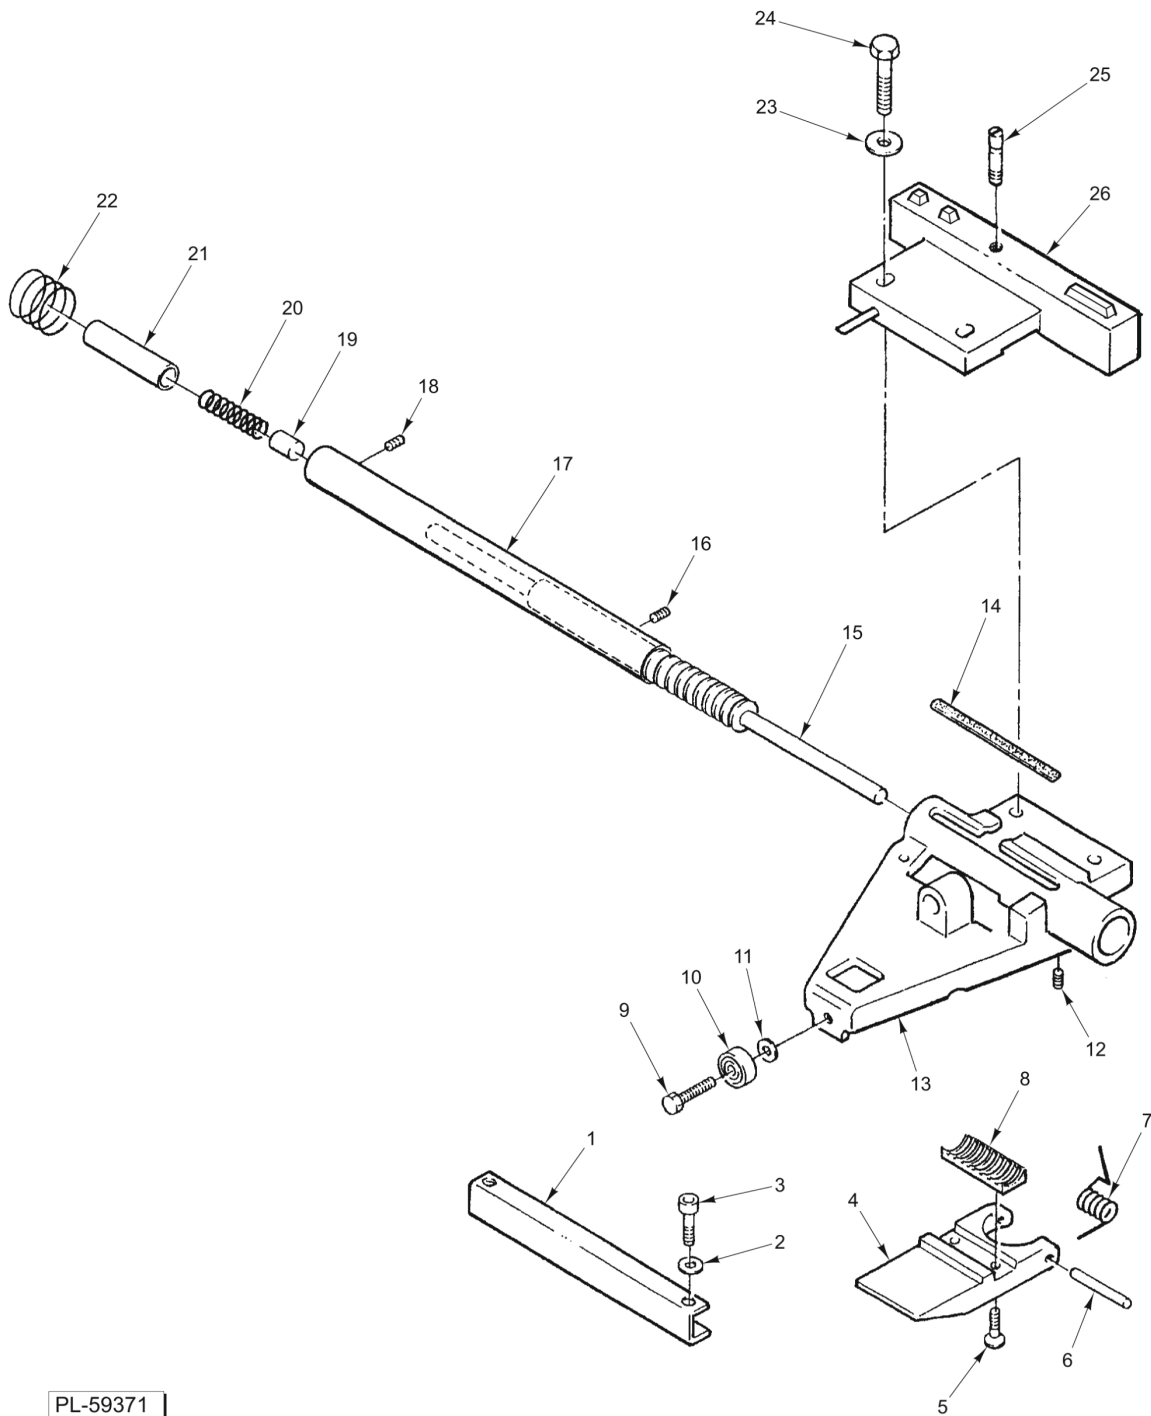

NOTES

PL-59371

THICKNESS REGULATOR

THICKNESS REGULATOR

ILLUS. PL-59371	PART NO.	NAME OF PART	AMT.
1	01-40330M-00201	Sliding Guide.....	1
2	01-40330M-00202	Washer.....	2
3	01-40330M-00203	Screw.....	2
4	01-40330M-00204	Rack Support.....	1
5	01-40330M-00205	Screw.....	2
6	01-40330M-00206	Pin.....	1
7	01-40330M-00207	Spring.....	1
8	01-40330M-00208	Rack Support.....	1
9	01-40330M-00209	Screw.....	1
10	01-40330M-00210	Bearing 626 2RS.....	1
11	01-40330M-00211	Washer.....	1
12	01-40330M-00212	Grub Screw.....	1
13	01-40330M-00213	Feeding Carriage.....	1
14	01-40330M-00214	Felt.....	1
15	01-40330M-00215	Endless Screw.....	1
16	01-40330M-00216	Grub Screw.....	1
17	01-40330M-00217	Screw Guard Tube.....	1
18	01-40330M-00218	Grub Screw.....	1
19	01-40330M-00219	Spacer.....	1
20	01-40330M-00220	Spring.....	1
21	01-40330M-00221	Bushing.....	1
22	01-40330M-00220	Spring.....	1
23	01-40330M-00223	Washer.....	2
24	01-40330M-00224	Screw.....	2
25	01-40330M-00225	Block Table Pin.....	1
26	01-40330M-00226	Carriage Carrier Support.....	1