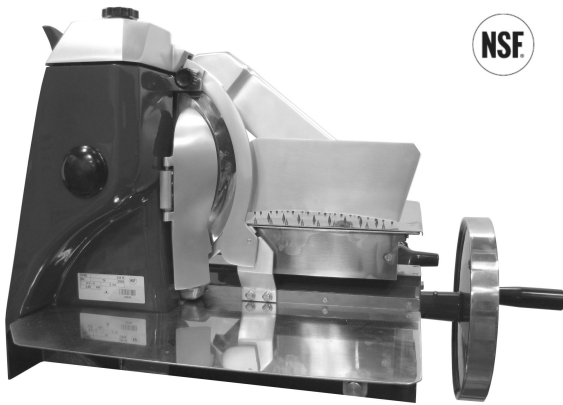

**CATALOG OF
REPLACEMENT
PARTS**

MODEL 330M SLICER

Table of Contents

5	BASE
7	TRANSMISSION
9	GUARDS
11	SLIDING PLATE
13	CARRIAGE
17	THICKNESS REGULATOR
19	SHARPENER
21	SLICER BASE

PL-59366

BASE

BASE

ILLUS.	PART NO.	NAME OF PART	AMT.
1	01-40330M-00001	Handle.....	1
2	01-40330M-00002	Nut.....	1
3	01-40330M-00003	Cover - Fly-Wheel.....	1
4	01-40330M-00004	Fly-Wheel.....	1
5	01-40330M-00005	Conic Pin.....	1
6	01-40330M-00007	Rod.....	1
7	01-40330M-00006	Bearing 6204.....	1
8	01-40330M-00008	Case.....	1
9	01-40330M-00013	Gear.....	1
10	01-40330M-00009	Springy Pin.....	1
11	01-40330M-00012	Ring.....	1
12	01-40330M-00011	Bushing 20 28 35.....	AR
13	01-40330M-00010	Shaft.....	1
14	01-40330M-00009	Springy Pin.....	1
15	01-40330M-00014	Chain.....	1
16	01-40330M-00015	Sprocket.....	1
17	01-40330M-00011	Bushing 20 28 35.....	1
18	01-40330M-00003	Cover - Fly-Wheel.....	1
19	01-40330M-00016	Nut.....	1
20	01-40330M-00017	Bearing 32004.....	1
21	01-40330M-00018	Circlip.....	1
22	01-40330M-00009	Springy Pin.....	1
23	01-40330M-00013	Gear.....	1
24	01-40330M-00012	Ring.....	1
25	01-40330M-00011	Bushing 20 28 35.....	1
26	01-40330M-00501	Plate.....	1
27	01-40330M-00137	Screw M4 x 8 (SST).....	1
28	01-40330M-00024	Screw.....	1
29	01-40330M-00027	Joint Ball.....	1
30	01-40330M-00025	Nut.....	1
31	01-40330M-00026	Connecting Rod.....	1
32	01-40330M-00023	Crankwheel.....	1
33	01-40330M-00022	Screw.....	1
34	01-40330M-00009	Springy Pin.....	1
35	01-40330M-00021	Gear.....	1
36	01-40330M-00020	Threaded Shaft.....	1
37	01-40330M-00019	Bearing 6004 2Z.....	1
38	01-40330M-00018	Circlip.....	1