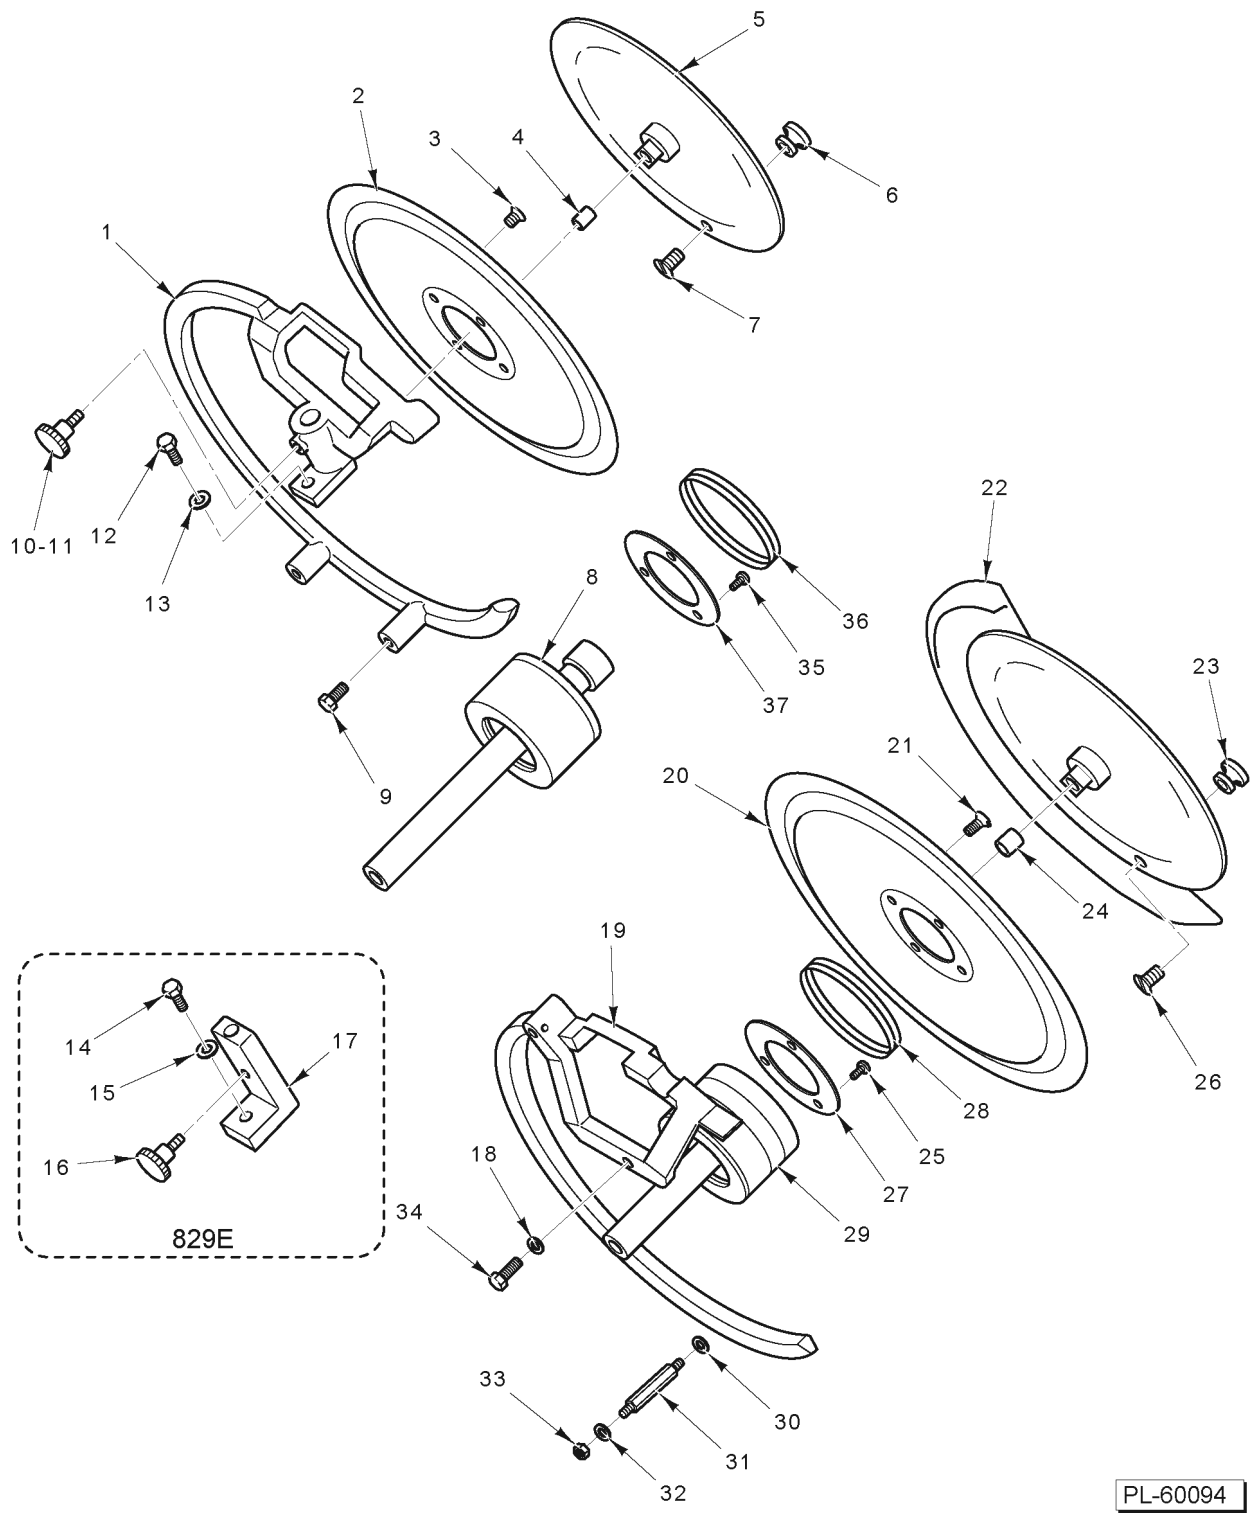

EN1073530 and above; 829A-PLUS & 829A-PLUS Q S/N EN1075690 and above; 829E-PLUS S/N EN1075830 and above ONLY)

NOTES

INDEX ASSEMBLY

INDEX ASSEMBLY

ILLUS.	PART NO.	NAME OF PART	AMT.
PL-60093			
1	01-40827A-10016	Plate - Gauge (827A-PLUS).....	1
2	01-40829E-10006	Plate - Gauge (829E-PLUS).....	1
3	01-40827A-00004	Support - Gauge Plate.....	1
4	01-400827-00028	Screw (Brass).....	1
5	01-403301-03812	Washer.....	2
6	01-400827-00005	Screw.....	2
7	01-400827-00219	Bushing.....	1
8	01-40827A-00024	Spring.....	1
9	01-40827A-00022	Support (Incls. Brass Screw).....	1
10	01-400827-00032	Screw.....	2
11	01-400827-00025	Cam.....	1
12	01-400827-00095	Washer - Spring.....	1
13	01-400827-00033	Nut.....	1
14	01-400827-00027	Pin - Cam.....	1
15	01-400827-00219	Bushing.....	1
16	01-402101-07041	Nut.....	1
17	01-400825-00030	Pin.....	1
18	01-400827-00031	Set Screw.....	2
19	01-400827-00026	Plate.....	1