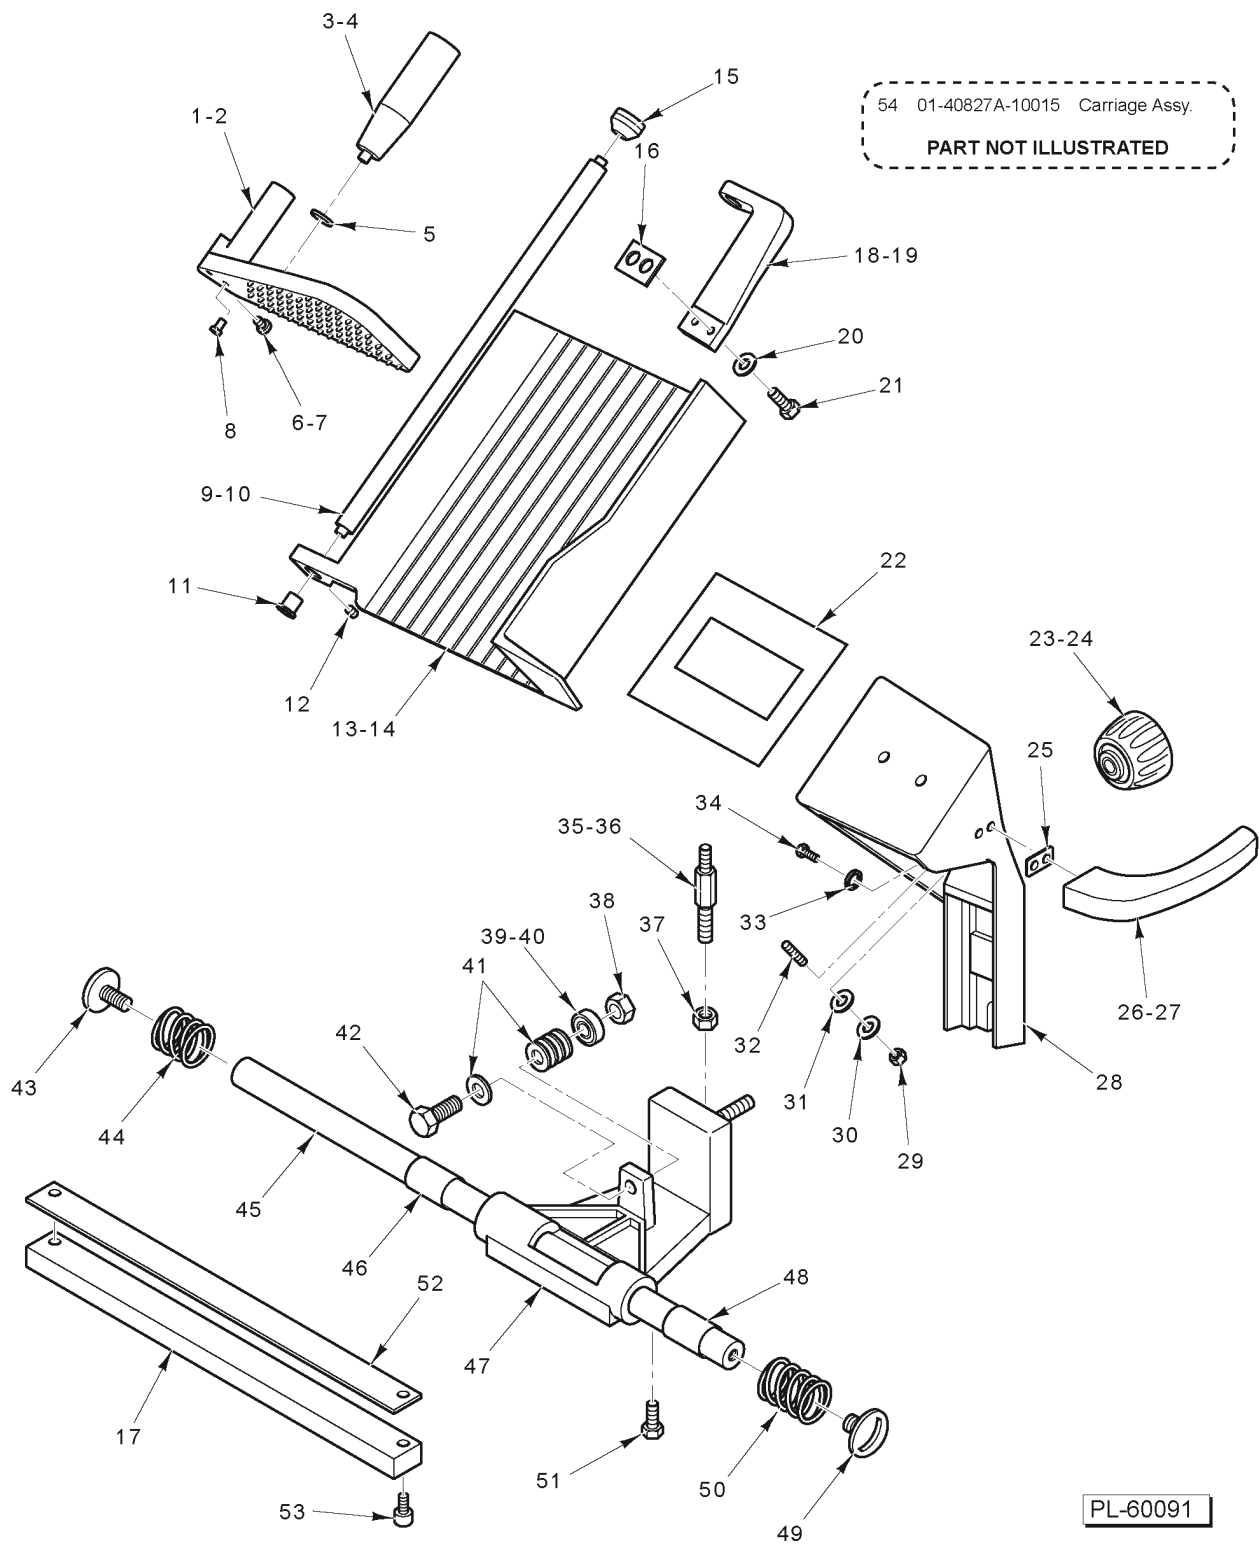

MEAT TABLE AND CARRIAGE

MEAT TABLE AND CARRIAGE

ILLUS. PL-60091	PART NO.	NAME OF PART	AMT.
1	01-400827-0009N	Pusher Assy. (With Spikes) (827A-PLUS).....	1
2	01-40829E-10005	Pusher Assy. (829E-PLUS).....	1
3	01-40827A-10003	Handle - Pusher.....	1
4	01-402275-00640	Handle, Pusher (827A-PLUS S/N EN1079347 and above; 829A-PLUS S/N EN1075690 and above; 829E-PLUS S/N EN1075830 and above ONLY).....	1
5	01-40827A-10002	Gasket - Pusher Handle.....	1
6	01-400827-00082	Pad - Wearing (827A-PLUS).....	1
7	01-40829E-00082	Pad - Wearing (829E-PLUS).....	1
8	01-40827A-10005	Set Screw.....	1
9	01-40827A-10006	Rod (827A-PLUS).....	1
10	01-40829E-10003	Rod (829E-PLUS).....	1
11	01-40827A-10004	Bushing.....	1
12	01-400827-00086	Set Screw.....	1
13	01-40827A-10008	Table - Product (827A-PLUS).....	1
14	01-40829E-10007	Table - Product (829E-PLUS).....	1
15	01-40823E-10007	Knob (Red).....	1
16	01-40823E-10009	Gasket - Extension.....	1
17	01-40827A-00014	Rail - Square.....	1
18	01-403875-00289	Bracket - Extension (Red).....	1
19	01-403875-00302	Bracket, Red Extension (827A-PLUS & 827A-PLUS Q S/N EN1079347 and above; 829A-PLUS & 829A-PLUS Q S/N EN1075690 and above; 829E-PLUS S/N EN1075830 and above ONLY).....	1
20	01-40330M-00090	Washer.....	2
21	01-40823E-10019	Screw.....	2
22	01-40827A-10009	Gasket - Tray Support.....	1
23	01-40827A-10014	Knob - Carriage (Red).....	1
24	01-402275-00641	Knob, Red Carriage (827A-PLUS S/N EN1079347 and above; 829E-PLUS S/N EN1075830 and above ONLY).....	1
25	01-40823E-10016	Gasket - Carriage Handle.....	1
26	01-40823E-10017	Handle - Carriage (Red).....	1
*27	01-403875-00303	Handle, Red Carriage.....	1
28	01-40827A-10010	Support.....	1
29	00-938021-00002	Nut (M8).....	2
30	01-40827A-10011	Washer (Aluminum).....	2
31	01-40823E-10014	Washer - Gasket.....	2
32	00-915612-00012	Set Screw (M8).....	2
33	01-402101-08515	Washer.....	2
34	01-400825-00089	Screw.....	2
35	01-40825A-10005	Spacer (827A-PLUS).....	1
36	01-40829E-10004	Spacer (829E-PLUS).....	1
37	01-40300M-00098	Nut.....	1
38	01-4000CU-00008	Nut.....	1
39	01-402375-00194	Bearing w/ Nylon Outer Cover (S/N: EN01043556 - EN01049746).....	1
40	01-400827-00015	Bearing (Above S/N: EN01049746).....	1
41	01-402101-08010	Washer.....	5
42	01-400827-00017	Screw.....	1
43	01-400827-00050	Screw - Round Rail.....	1
44	01-40827A-10012	Spring.....	1
45	00-915470	Bar - Round.....	1
46	01-400827-00218	Bushing.....	1
47	01-40827A-10013	Carriage.....	1
48	01-400827-00218	Bushing.....	1
49	01-400827-00050	Screw - Round Rail.....	1
50	01-400827-00020	Spring.....	1
51	01-400827-00129	Screw (Nylon).....	1
52	01-400827-00092	Plate - Lexan.....	1
53	01-400827-00021	Screw.....	2
54	01-40827A-10015	Carriage Assy.....	1