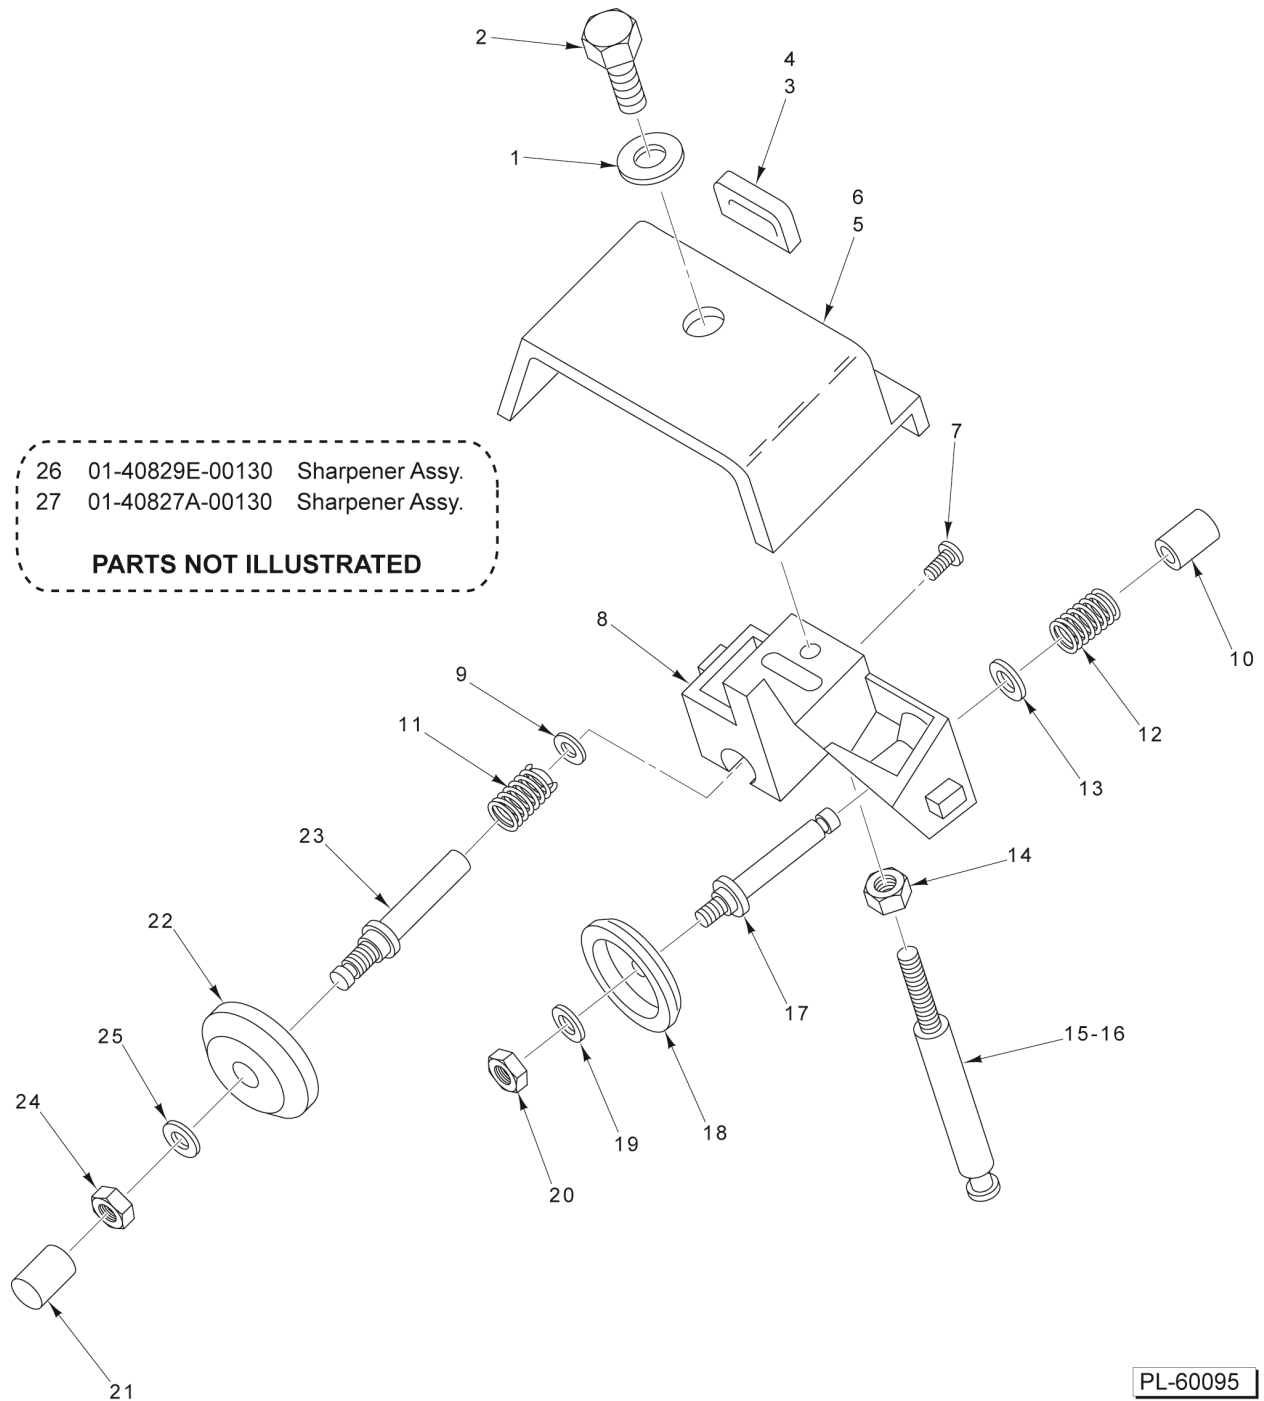

SHARPENER ASSEMBLY

PL-60095

SHARPENER ASSEMBLY

ILLUS. PL-60095	PART NO.	NAME OF PART	AMT.
1	01-400823-00123	Washer.....	1
2	01-400825-00122	Screw.....	1
3	01-412062-00RED	Flag - Berkel.....	1
4	01-4V6371	Screw.....	1
5	01-40825A-00010	Cover - Sharpener (Aluminum).....	1
6	01-400823-00400	Cover - Sharpener.....	1
7	01-402101-02109	Screw.....	1
8	01-400825-00108	Frame - Sharpener.....	1
9	01-403301-03812	Washer.....	1
10	01-40825A-10016	Button - Push.....	1
11	01-400825-00117	Spring.....	1
12	01-400825-00117	Spring.....	1
13	01-403301-03812	Washer.....	1
14	01-402101-07041	Nut.....	1
15	01-403375-01420	Shaft - Sharpener (827A-PLUS).....	1
16	01-403375-01421	Shaft - Sharpener (829E-PLUS).....	1
17	01-400825-00109	Shaft.....	1
18	01-400825-00112	Stone.....	1
19	01-403301-03812	Washer.....	1
20	01-402175-00387	Nut.....	1
21	01-40825A-10017	Button - Push.....	1
22	01-400825-00112	Stone.....	1
23	01-400825-00110	Shaft.....	1
24	01-402175-00387	Nut.....	1
25	01-403301-03812	Washer.....	1
26	01-40829E-00130	Sharpener Assy. W/ Cover and Shaft (829E+).....	1
27	01-40827A-00130	Sharpener Assy. W/ Cover and Shaft (827A+).....	1