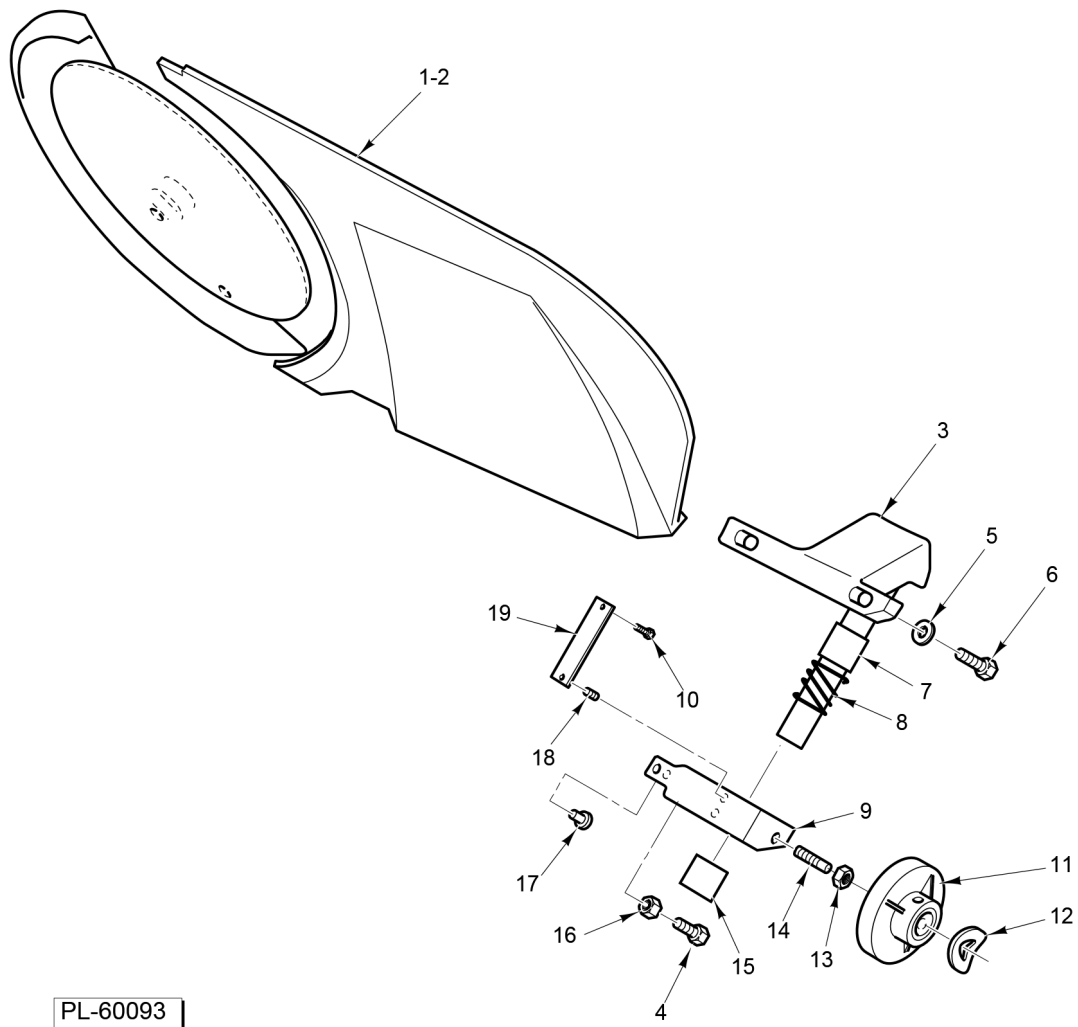

INDEX ASSEMBLY

INDEX ASSEMBLY

ILLUS.	PART NO.	NAME OF PART	AMT.
PL-60093			
1	01-40827A-10016	Plate - Gauge (827A-PLUS).....	1
2	01-40829E-10006	Plate - Gauge (829E-PLUS).....	1
3	01-40827A-00004	Support - Gauge Plate.....	1
4	01-400827-00028	Screw (Brass).....	1
5	01-403301-03812	Washer.....	2
6	01-400827-00005	Screw.....	2
7	01-400827-00219	Bushing.....	1
8	01-40827A-00024	Spring.....	1
9	01-40827A-00022	Support (Incls. Brass Screw).....	1
10	01-400827-00032	Screw.....	2
11	01-400827-00025	Cam.....	1
12	01-400827-00095	Washer - Spring.....	1
13	01-400827-00033	Nut.....	1
14	01-400827-00027	Pin - Cam.....	1
15	01-400827-00219	Bushing.....	1
16	01-402101-07041	Nut.....	1
17	01-400825-00030	Pin.....	1
18	01-400827-00031	Set Screw.....	2
19	01-400827-00026	Plate.....	1