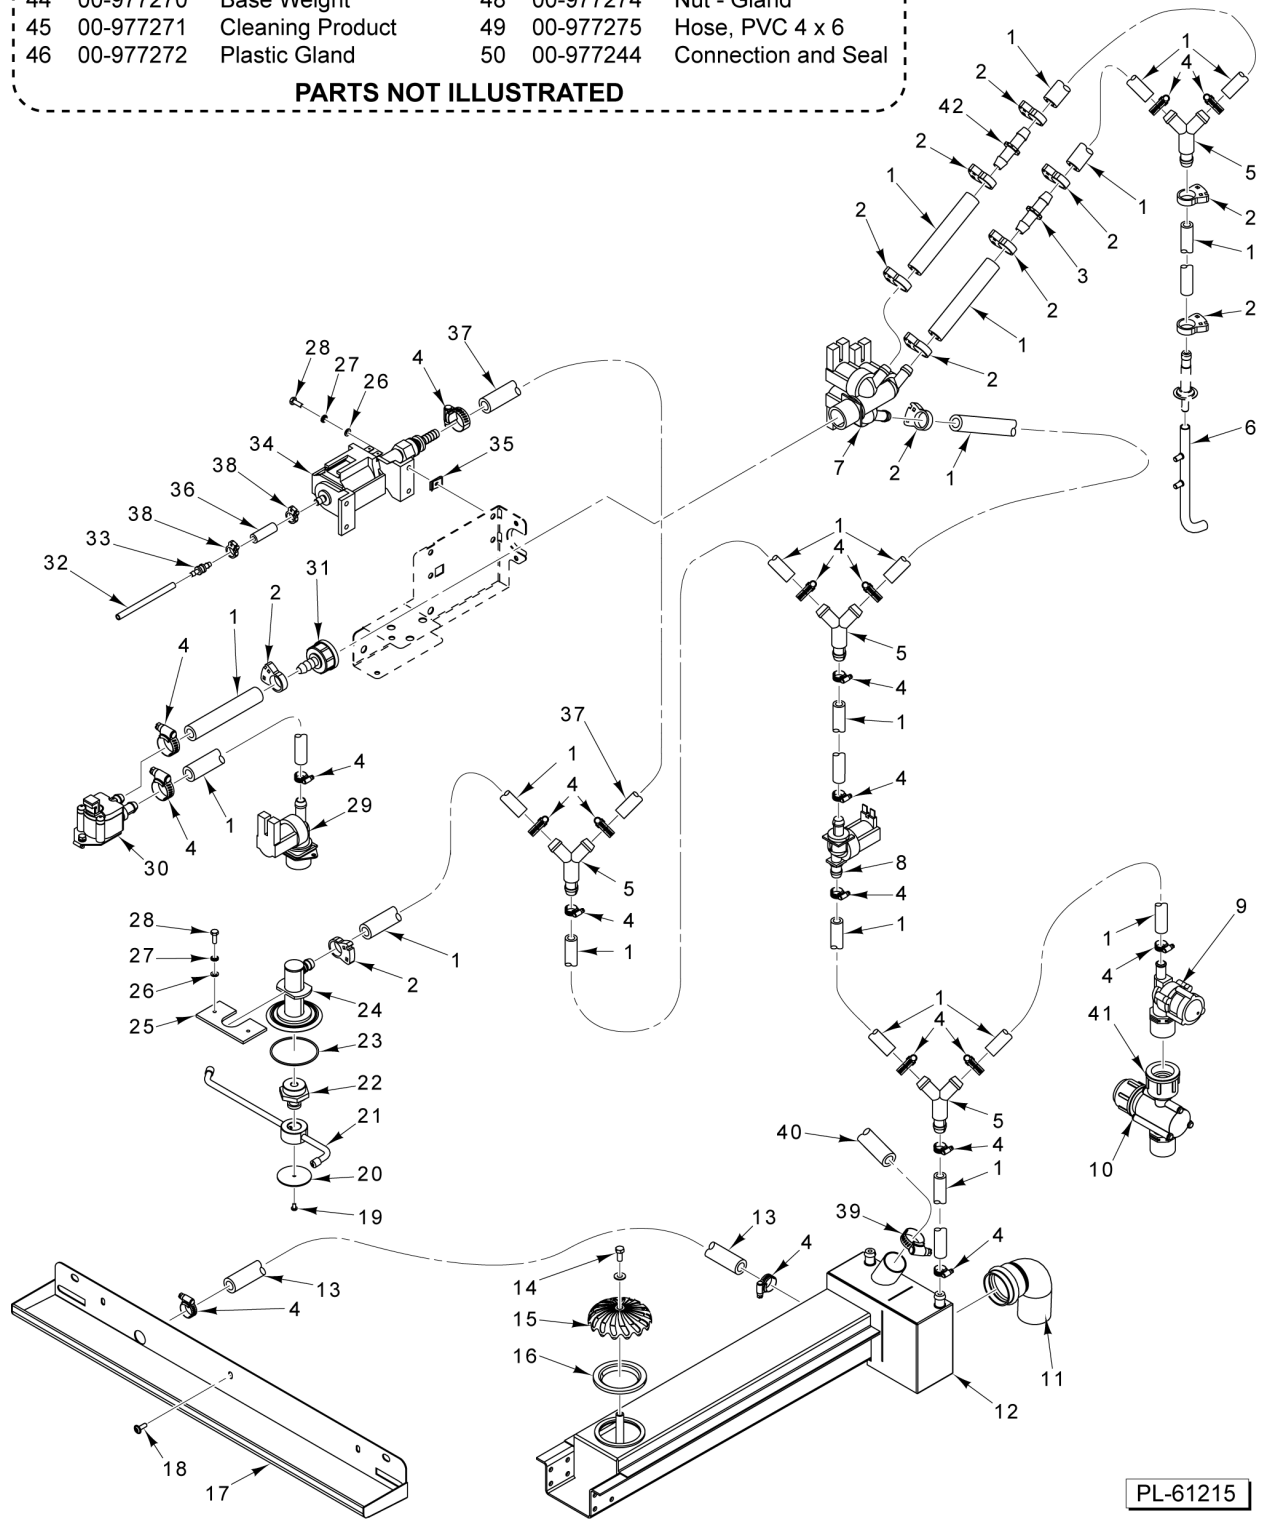

PARTS NOT ILLUSTRATED

WASH ARM & DETERGENT PUMP

WASH ARM & DETERGENT PUMP

ILLUS.	PART NO.	NAME OF PART	AMT.
PL-61215			
1	00-977246	Armoured Hose.....	AR
2	00-977277	Double Female Platstic Clamp 15/17,2.....	AR
3	00-977281	Straight Fitting + 0.25 L/Min Flow-Rate Regulator Subassembly (White).....	1
4	00-977284	12/20 Diameter Stainless Steel Tightening Clamp.....	AR
5	00-977247	Y-Shaped Coupling (Equal Branches), Diameter 10.....	4
6	00-977276	Injector Tube Sub Assembly.....	1
7	00-977318	3 Way Solenoid Valve, 2 x 10 L/Min + 1 x 5 L/Min.....	1
8	00-977031	Solenoid, Detergent.....	1
9	00-977265	Straight Cold Water Arrival Filter M3/4.....	1
10	00-977267	10 Dia. Entry Pressure Regulator M3/4, 3 Bar.....	1
11	00-977255	Copper Elbow Sub Assembly with O Ring D35 MF.....	1
12	00-977259	Drain Sub Assembly.....	1
13	00-977263	15/21 Transparent Silicone Tube.....	AR
14	00-977262	TH 5 x 16 Stainless Steel Screw.....	1
15	00-977290	Cover - Drain.....	1
16	00-977256	Capacity Drainage Gasket.....	1
17	00-977264	Channel Sub Assembly.....	1
18	00-977223	Stainless Flared Base Nut M4 x 10 ISO 7380-2.....	3
19	00-977254	TCL 3x8 Stainless Steel Round Head Screw.....	1
20	00-977253	Spraying Washer.....	1
21	00-977252	Rotating Cleaning Head.....	1
22	00-977251	Rotating Head Support.....	1
23	00-977250	250 Degrees Heat-Resistant Silicone O-Ring.....	1
24	00-977249	Wash Arm Support.....	1
25	00-977248	Cleaning Support Fixing Bracket.....	1
26	00-977311	M4 Stainless Steel Flat Washer.....	2
27	00-977309	Size 4 Stainless Steel AZ Tooth Lockwasher.....	2
28	00-977306	TH 4x12 Stainless Steel Screw.....	2
29	00-977031	Solenoid, Detergent.....	1
30	00-977029	Flow Meter - Water.....	1
31	00-977283	Straight Plastic Cover Connector Nut 3/4 x 10.....	1
32	00-977240	4 x 6 PVC Hose Per Meter.....	1
33	00-977241	Polypropylen Reduced Coupling 4,8-4.....	1
34	00-977030	Pump - Detergent.....	1
35	00-977199	M4 Stainless Quick Lock Nut.....	1
36	00-977243	Reinforced Hose 5x10.....	AR
37	00-977245	Black Armoured Hose.....	AR
38	00-977242	Double Diameter Plastic Clamp 9.2 - 10.5.....	2
39	00-977257	32/50 Diameter Stainless Steel Tightening Clamp.....	1
40	00-977258	Silicone Tube 25 x 32 Dia.....	AR
41	00-977266	Filter.....	1
42	00-977280	Straight Fitting 0.5 4 min. Flow Regulator Subassembly (Yellow).....	1
43	00-977269	1 Way Solenoid Valve.....	1
44	00-977270	Base Weight.....	1
45	00-977271	Cleaning Product.....	1
46	00-977272	Plastic Gland.....	1
47	00-977273	Gasket, Flat.....	1
48	00-977274	Nut - Gland.....	1
49	00-977275	Hose, PVC 4 x 6.....	AR
50	00-977244	Connection and Seal.....	1