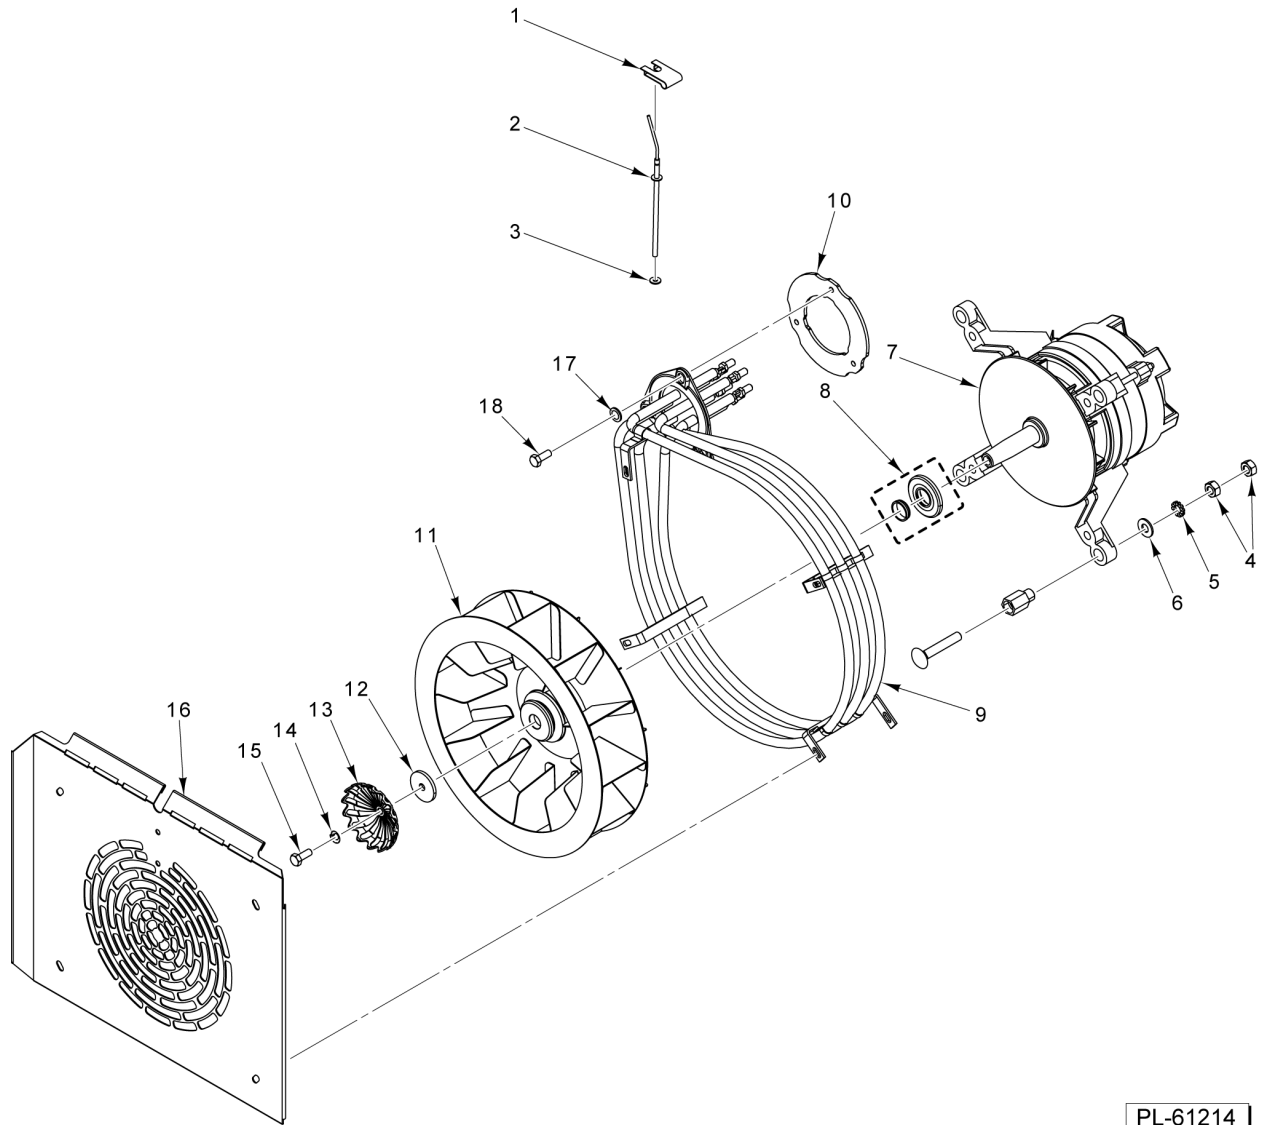

PL-61214

HEATING ELEMENT & CONVECTION MOTOR

HEATING ELEMENT & CONVECTION MOTOR

ILLUS. PL-61214	PART NO.	NAME OF PART	AMT.
1	00-977225	Probe Blocking Spring.....	1
2	00-977016	Probe - Temperature.....	1
3	00-977325	Washer.....	1
4	00-977285	Brass Nut M8 HU as per DIN 934.....	8
5	00-977286	Size 8 Stainless Steel AZ Tooth Lockwasher.....	4
6	00-977287	M8 Stainless Steel Flat Washer.....	4
7	00-977017	Motor - Convection Blower.....	1
8	00-977003	Drive Shaft Gasket W/Ring.....	1
9	00-977005	Heating Element W/Gasket (Incls. Item 10).....	1
10	00-977032	Gasket - Heating Element.....	1
11	00-977288	12 Blade Fan.....	1
12	00-977289	30 M/M Washer of Driving Shaft End.....	1
13	00-977290	Cover - Drain.....	1
14	00-977291	6 Diameter Stainless Steel Washer.....	1
15	00-977292	TH 6 x 16 Stainless Steel Screw.....	1
16	00-977189	Plate - Baffle.....	1
17	00-977294	M6 Stainless Steel Flat Washer.....	3
18	00-977295	Screw (SST).....	3