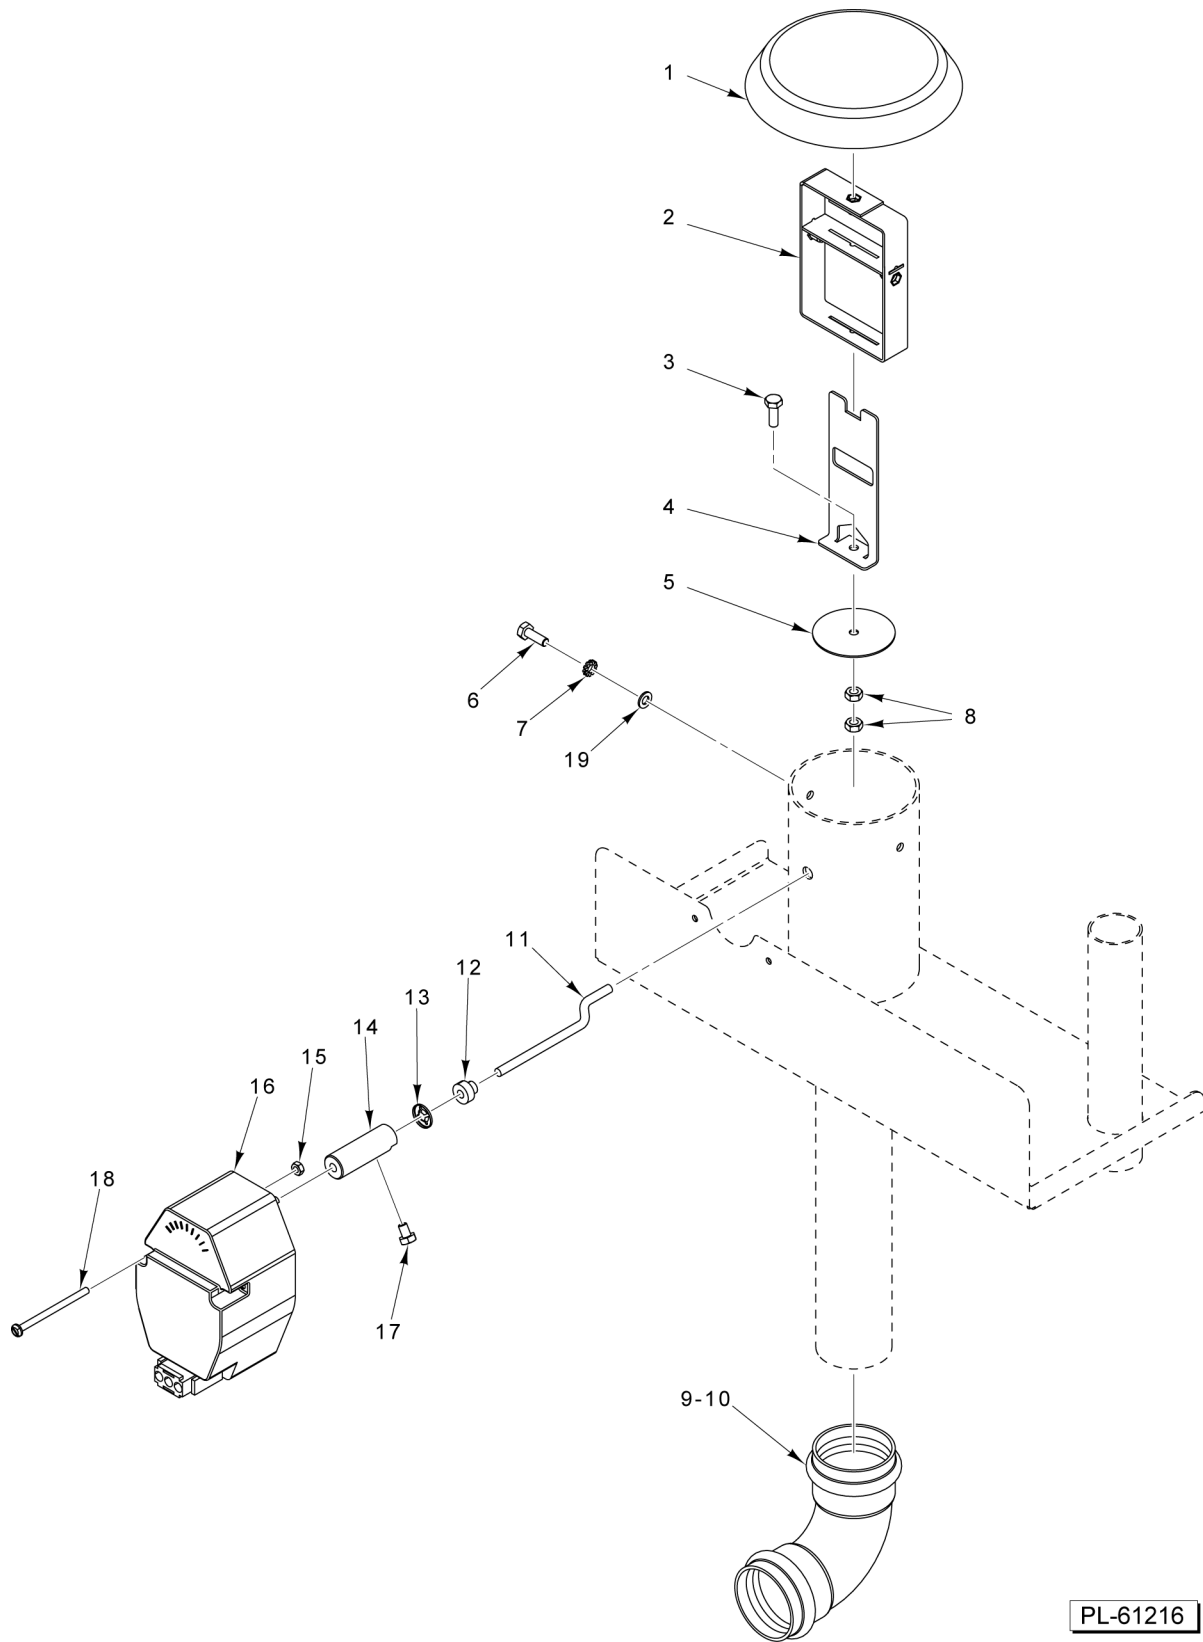

PARTS NOT ILLUSTRATED

WASH ARM & DETERGENT PUMP

WASH ARM & DETERGENT PUMP

ILLUS.	PART NO.	NAME OF PART	AMT.
PL-61215			
1	00-977246	Armoured Hose.....	AR
2	00-977277	Double Female Platstic Clamp 15/17,2.....	AR
3	00-977281	Straight Fitting + 0.25 L/Min Flow-Rate Regulator Subassembly (White).....	1
4	00-977284	12/20 Diameter Stainless Steel Tightening Clamp.....	AR
5	00-977247	Y-Shaped Coupling (Equal Branches), Diameter 10.....	4
6	00-977276	Injector Tube Sub Assembly.....	1
7	00-977318	3 Way Solenoid Valve, 2 x 10 L/Min + 1 x 5 L/Min.....	1
8	00-977031	Solenoid, Detergent.....	1
9	00-977265	Straight Cold Water Arrival Filter M3/4.....	1
10	00-977267	10 Dia. Entry Pressure Regulator M3/4, 3 Bar.....	1
11	00-977255	Copper Elbow Sub Assembly with O Ring D35 MF.....	1
12	00-977259	Drain Sub Assembly.....	1
13	00-977263	15/21 Transparent Silicone Tube.....	AR
14	00-977262	TH 5 x 16 Stainless Steel Screw.....	1
15	00-977290	Cover - Drain.....	1
16	00-977256	Capacity Drainage Gasket.....	1
17	00-977264	Channel Sub Assembly.....	1
18	00-977223	Stainless Flared Base Nut M4 x 10 ISO 7380-2.....	3
19	00-977254	TCL 3x8 Stainless Steel Round Head Screw.....	1
20	00-977253	Spraying Washer.....	1
21	00-977252	Rotating Cleaning Head.....	1
22	00-977251	Rotating Head Support.....	1
23	00-977250	250 Degrees Heat-Resistant Silicone O-Ring.....	1
24	00-977249	Wash Arm Support.....	1
25	00-977248	Cleaning Support Fixing Bracket.....	1
26	00-977311	M4 Stainless Steel Flat Washer.....	2
27	00-977309	Size 4 Stainless Steel AZ Tooth Lockwasher.....	2
28	00-977306	TH 4x12 Stainless Steel Screw.....	2
29	00-977031	Solenoid, Detergent.....	1
30	00-977029	Flow Meter - Water.....	1
31	00-977283	Straight Plastic Cover Connector Nut 3/4 x 10.....	1
32	00-977240	4 x 6 PVC Hose Per Meter.....	1
33	00-977241	Polypropylen Reduced Coupling 4,8-4.....	1
34	00-977030	Pump - Detergent.....	1
35	00-977199	M4 Stainless Quick Lock Nut.....	1
36	00-977243	Reinforced Hose 5x10.....	AR
37	00-977245	Black Armoured Hose.....	AR
38	00-977242	Double Diameter Plastic Clamp 9.2 - 10.5.....	2
39	00-977257	32/50 Diameter Stainless Steel Tightening Clamp.....	1
40	00-977258	Silicone Tube 25 x 32 Dia.....	AR
41	00-977266	Filter.....	1
42	00-977280	Straight Fitting 0.5 4 min. Flow Regulator Subassembly (Yellow).....	1
43	00-977269	1 Way Solenoid Valve.....	1
44	00-977270	Base Weight.....	1
45	00-977271	Cleaning Product.....	1
46	00-977272	Plastic Gland.....	1
47	00-977273	Gasket, Flat.....	1
48	00-977274	Nut - Gland.....	1
49	00-977275	Hose, PVC 4 x 6.....	AR
50	00-977244	Connection and Seal.....	1