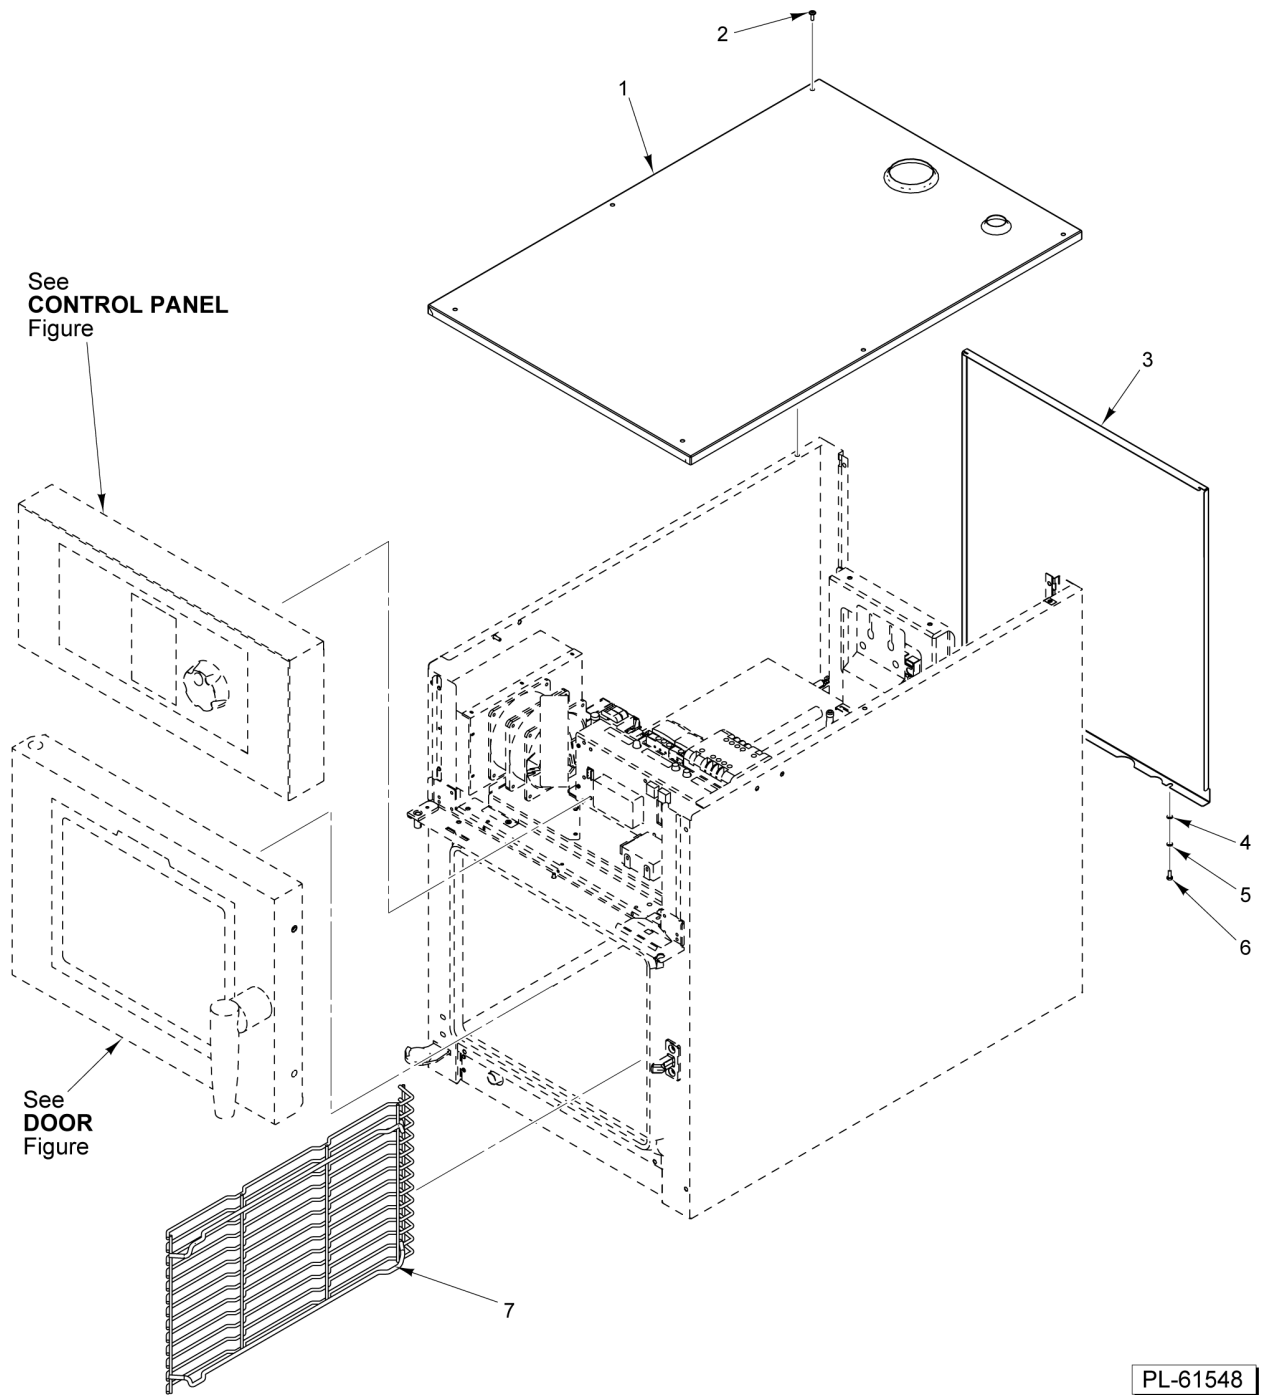

CATALOG OF REPLACEMENT PARTS

MINIJET COMBI OVEN VERSION 2

V2MF061E-86

V2MF061E-86FD

SN Start - P27529623

Table of Contents

5	PANELS
7	CONTROL PANEL
9	DOOR
11	ELECTRICAL COMPONENTS
13	HEATING ELEMENT & CONVECTION MOTOR
15	WASH ARM & DETERGENT PUMP
17	VENT

PANELS

PANELS

ILLUS.	PART NO.	NAME OF PART	AMT.
PL-61548			
1	00-977331	Panel - Top.....	1
2	00-977223	Stainless Flared Base Nut M4 x 10 ISO 7380-2.....	4
3	00-977332	Panel - Rear.....	1
4	00-977311	M4 Stainless Steel Flat Washer.....	2
5	00-977309	Size 4 Stainless Steel AZ Tooth Lockwasher.....	2
6	00-977306	TH 4x12 Stainless Steel Screw.....	2
7	00-977333	Guide - Rack.....	2

12 00-977092 Temp - Probe
13 00-977197 Cable
PARTS NOT ILLUSTRATED

PL-61549

CONTROL PANEL

CONTROL PANEL

ILLUS.	PART NO.	NAME OF PART	AMT.
PL-61549			
1	00-977193	Stainless Steel Nylstop M3 Lock Nut.....	1
2	00-977194	Screen Card Spring.....	1
3	00-977025	Screen - Touch Pad/Display.....	1
4	00-977334	Speaker.....	1
5	00-977196	Rubber Stop.....	2
6	00-977027	Encoder.....	1
8	00-977336	Control Panel.....	1
9	00-977198	Silicon Cellular Seal.....	1
10	00-977206	Knob - Control.....	1
11	00-977205	Spring.....	1
12	00-977092	Temp. - Probe.....	1
13	00-977197	Cable.....	1