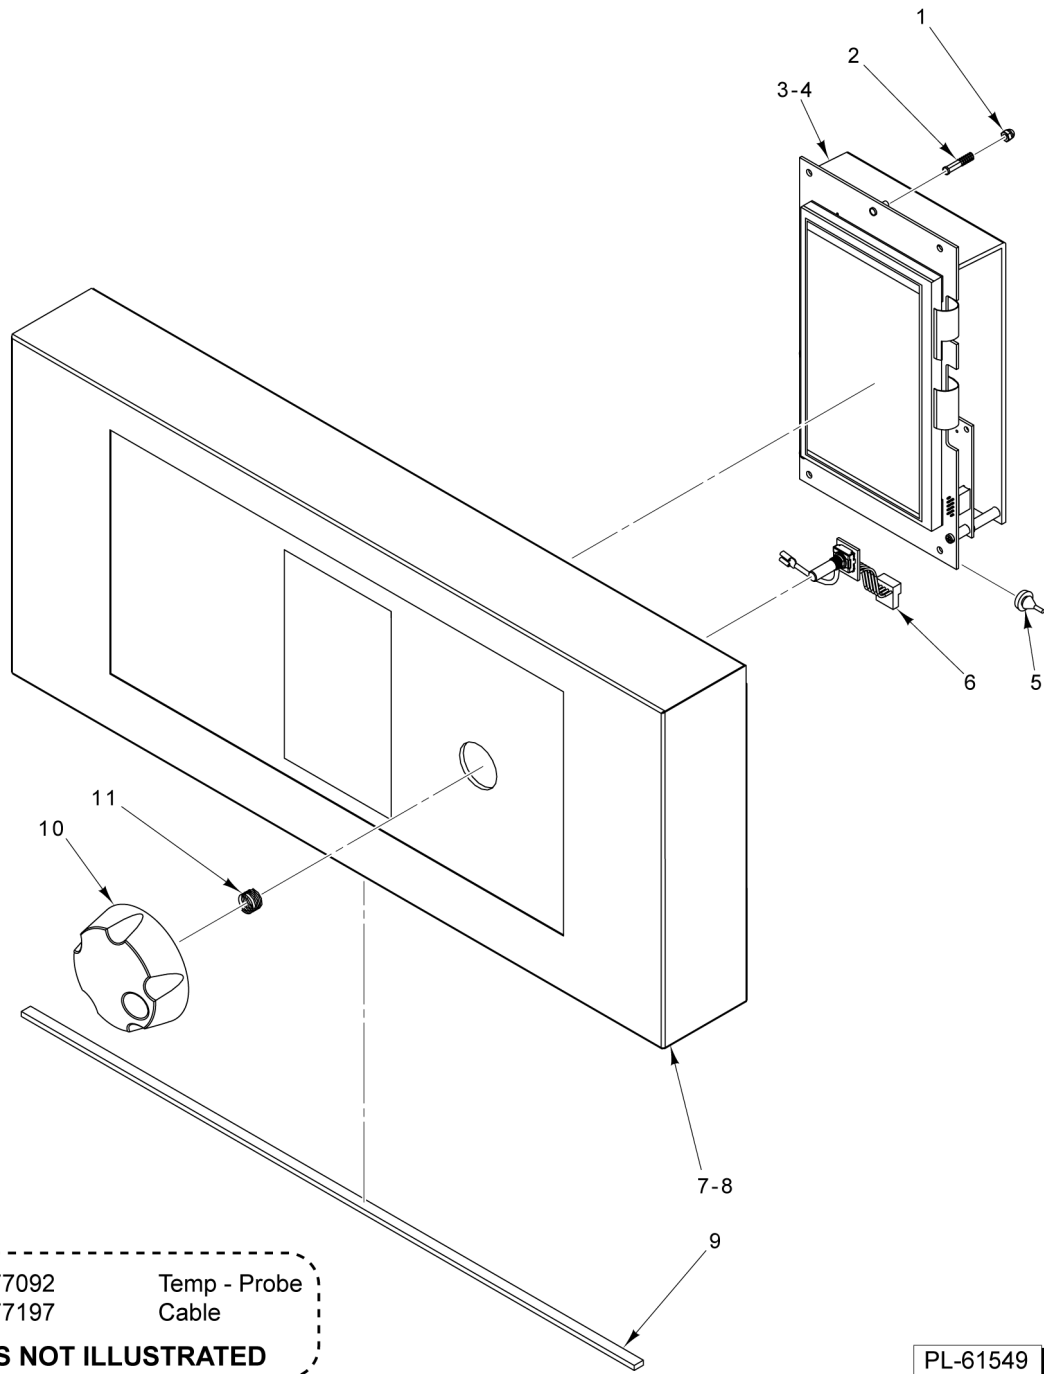

CATALOG OF REPLACEMENT PARTS

MINIJET COMBI OVEN VERSION 2

V2MF061E-86

V2MF061E-86FD

SN Start - P27529623

Table of Contents

5	PANELS
7	CONTROL PANEL
9	DOOR
11	ELECTRICAL COMPONENTS
13	HEATING ELEMENT & CONVECTION MOTOR
15	WASH ARM & DETERGENT PUMP
17	VENT

PANELS

PANELS

ILLUS.	PART NO.	NAME OF PART	AMT.
PL-61548			
1	00-977331	Panel - Top.....	1
2	00-977223	Stainless Flared Base Nut M4 x 10 ISO 7380-2.....	4
3	00-977332	Panel - Rear.....	1
4	00-977311	M4 Stainless Steel Flat Washer.....	2
5	00-977309	Size 4 Stainless Steel AZ Tooth Lockwasher.....	2
6	00-977306	TH 4x12 Stainless Steel Screw.....	2
7	00-977333	Guide - Rack.....	2

12 00-977092 Temp - Probe
13 00-977197 Cable
PARTS NOT ILLUSTRATED

PL-61549

CONTROL PANEL

CONTROL PANEL

ILLUS.	PART NO.	NAME OF PART	AMT.
PL-61549			
1	00-977193	Stainless Steel Nylstop M3 Lock Nut.....	1
2	00-977194	Screen Card Spring.....	1
3	00-977025	Screen - Touch Pad/Display.....	1
4	00-977334	Speaker.....	1
5	00-977196	Rubber Stop.....	2
6	00-977027	Encoder.....	1
8	00-977336	Control Panel.....	1
9	00-977198	Silicon Cellular Seal.....	1
10	00-977206	Knob - Control.....	1
11	00-977205	Spring.....	1
12	00-977092	Temp. - Probe.....	1
13	00-977197	Cable.....	1