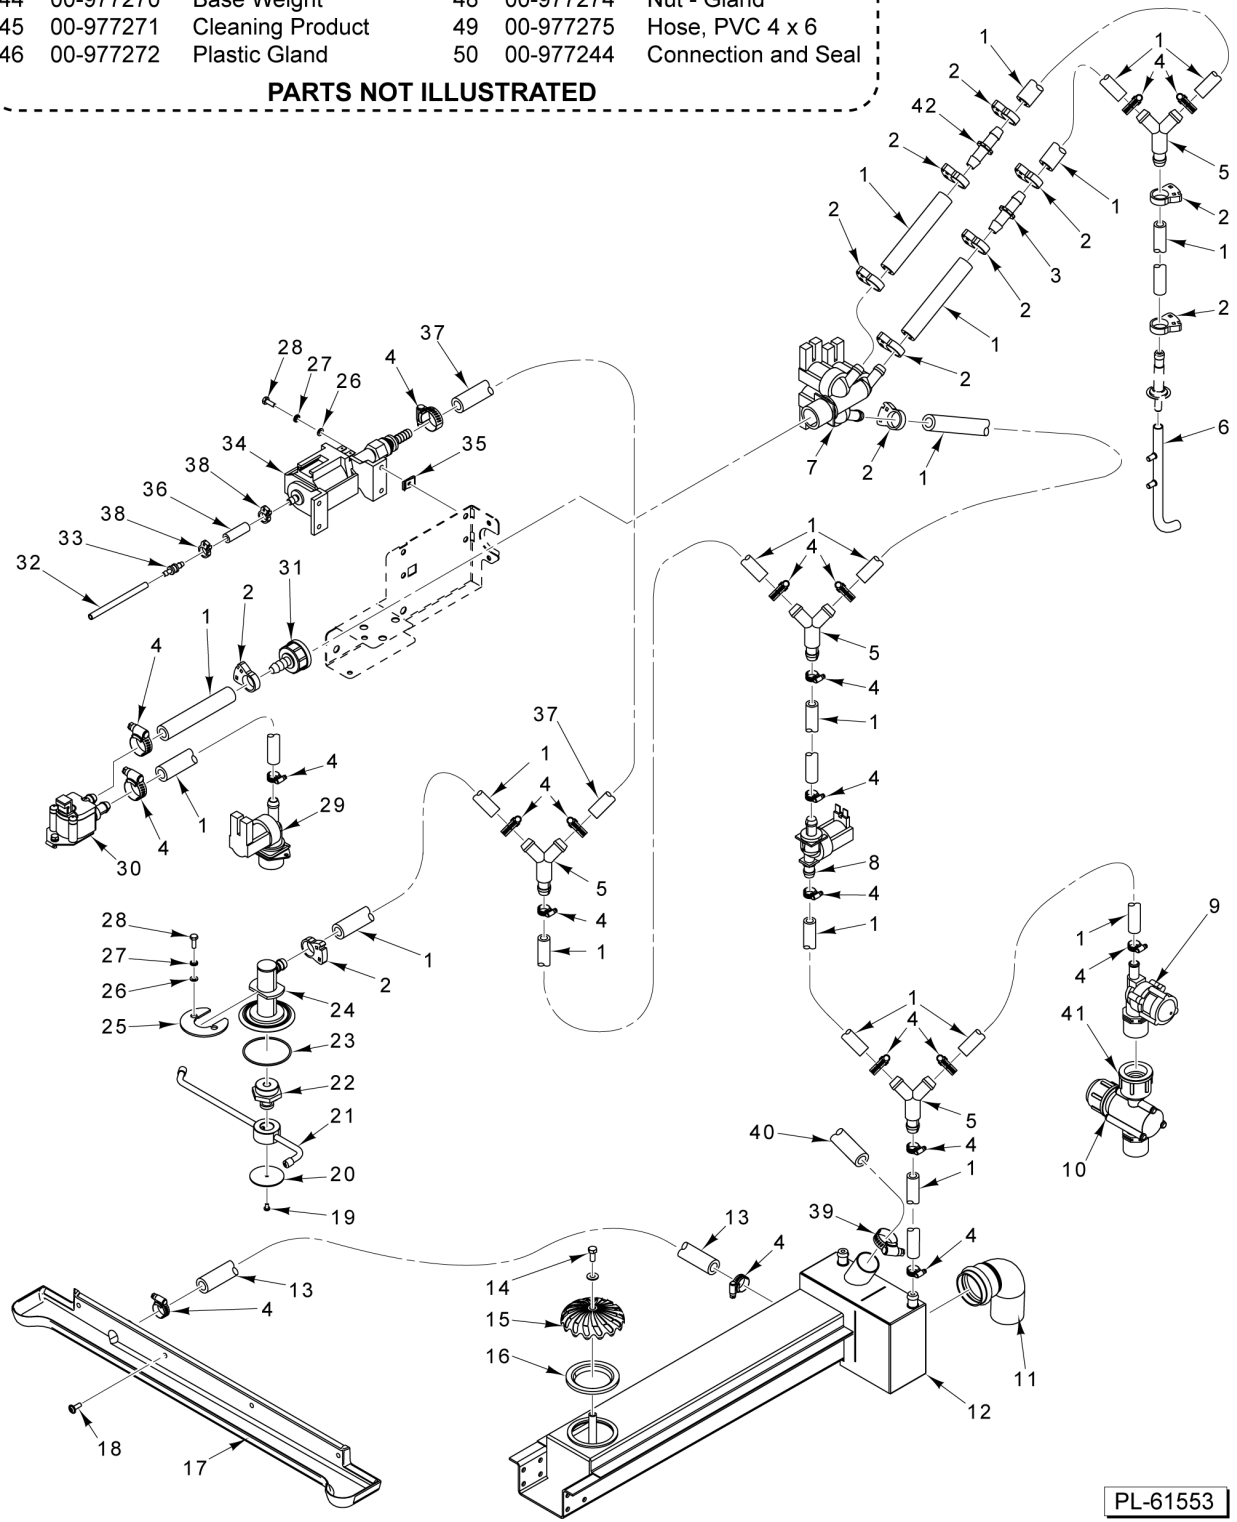

43	00-977269	1 Way Solenoid Valve	47	00-977273	Gasket, Flat
44	00-977270	Base Weight	48	00-977274	Nut - Gland
45	00-977271	Cleaning Product	49	00-977275	Hose, PVC 4 x 6
46	00-977272	Plastic Gland	50	00-977244	Connection and Seal

PARTS NOT ILLUSTRATED

WASH ARM & DETERGENT PUMP