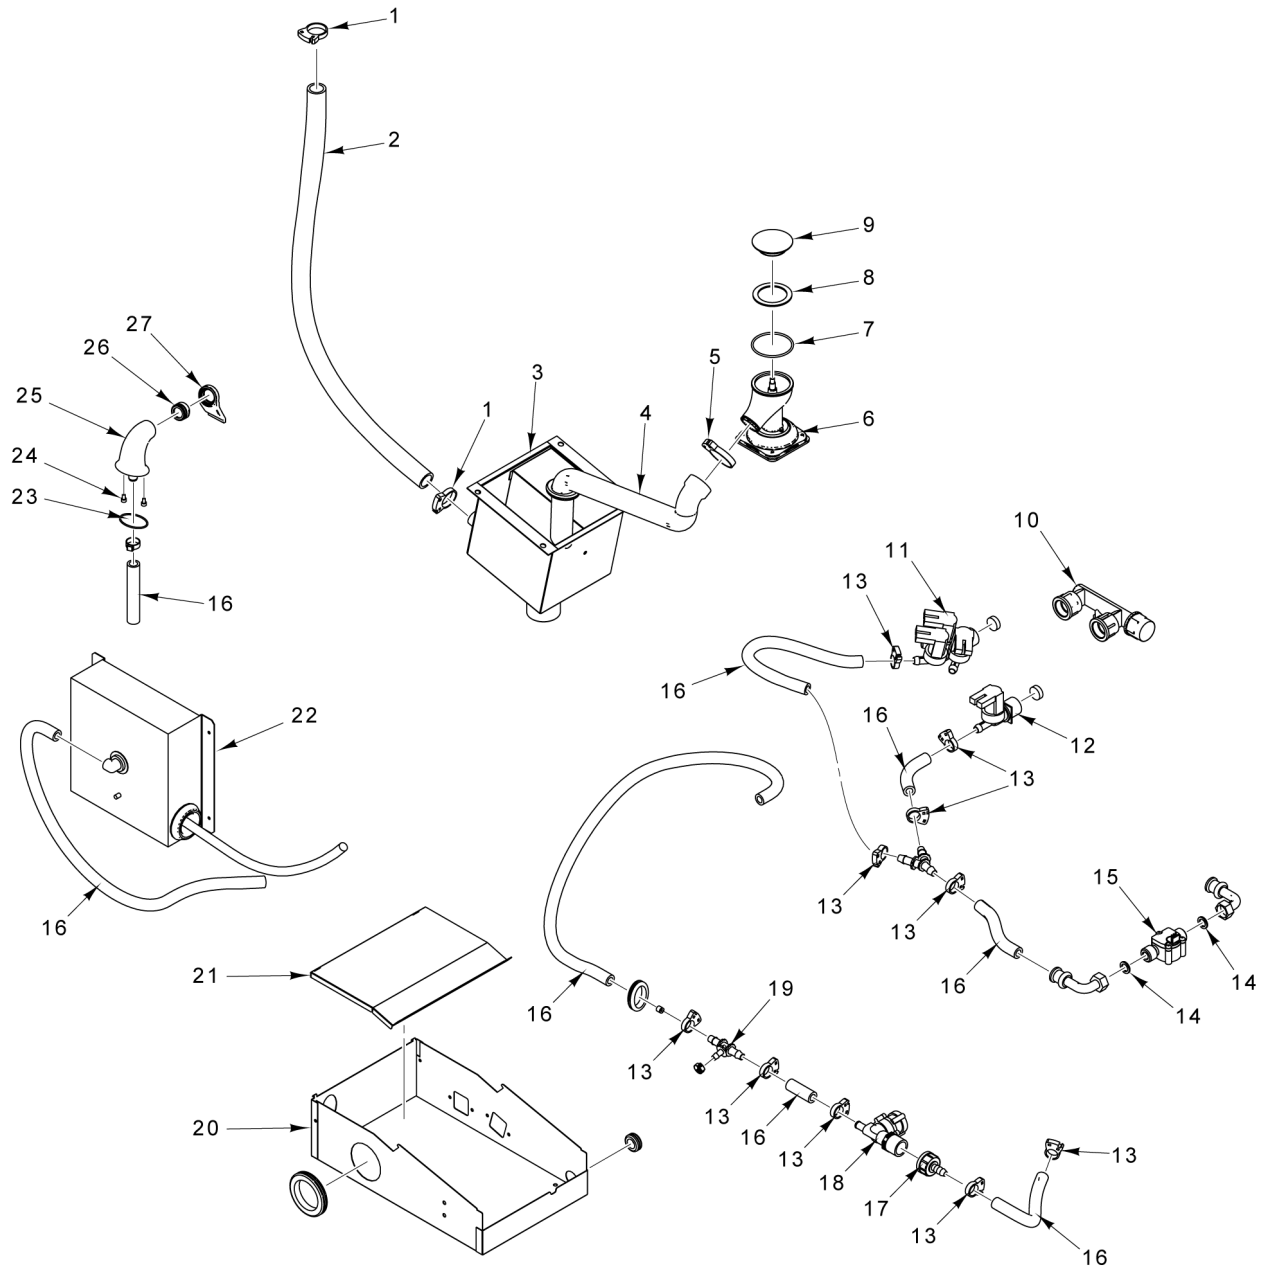

PL-62006

WATER AND DRAIN

WATER AND DRAIN

ILLUS.	PART NO.	NAME OF PART	AMT.
PL-62006			
1	00-965633	Clamp - Hose.....	AR
2	00-978078	Tube.....	1
3	00-965616	Box - Drain.....	1
4	00-965640	Tube - Drain.....	1
5	00-965635	Clamp - Hose.....	1
6	00-965617	Kit - Drain Valve (Incls. Item 7).....	1
7	00-965639	O-Ring.....	1
8	00-965637	Seal - Drain Cap.....	1
9	00-965645	Cap - Drain.....	1
10	00-965624	Manifold.....	1
11	00-965619	Valve.....	1
12	00-965618	Valve.....	1
13	00-977277	Clamp.....	AR
14	00-965641	Seal.....	AR
15	00-965625	Meter - Flow.....	1
16	00-977246	Hose (Sold by the Foot).....	AR
17	00-977283	Straight Plastic Cover Connector Nut 3/4 x 10.....	1
18	00-965626	Regulator - Pressure.....	1
19	00-965624	Manifold.....	AR
20	00-965646	Enclosure - Water Connection.....	1
21	00-965647	Bracket.....	1
22	00-965628	Kit - Spray Hose.....	1
23	00-965638	O-Ring.....	1
24	00-965644	Screw M4 x 8.....	2
25	00-965643	Spout - Fill.....	1
26	00-965622	Screen - Water Spout.....	1
27	00-965642	Slide - Fill Spout.....	1